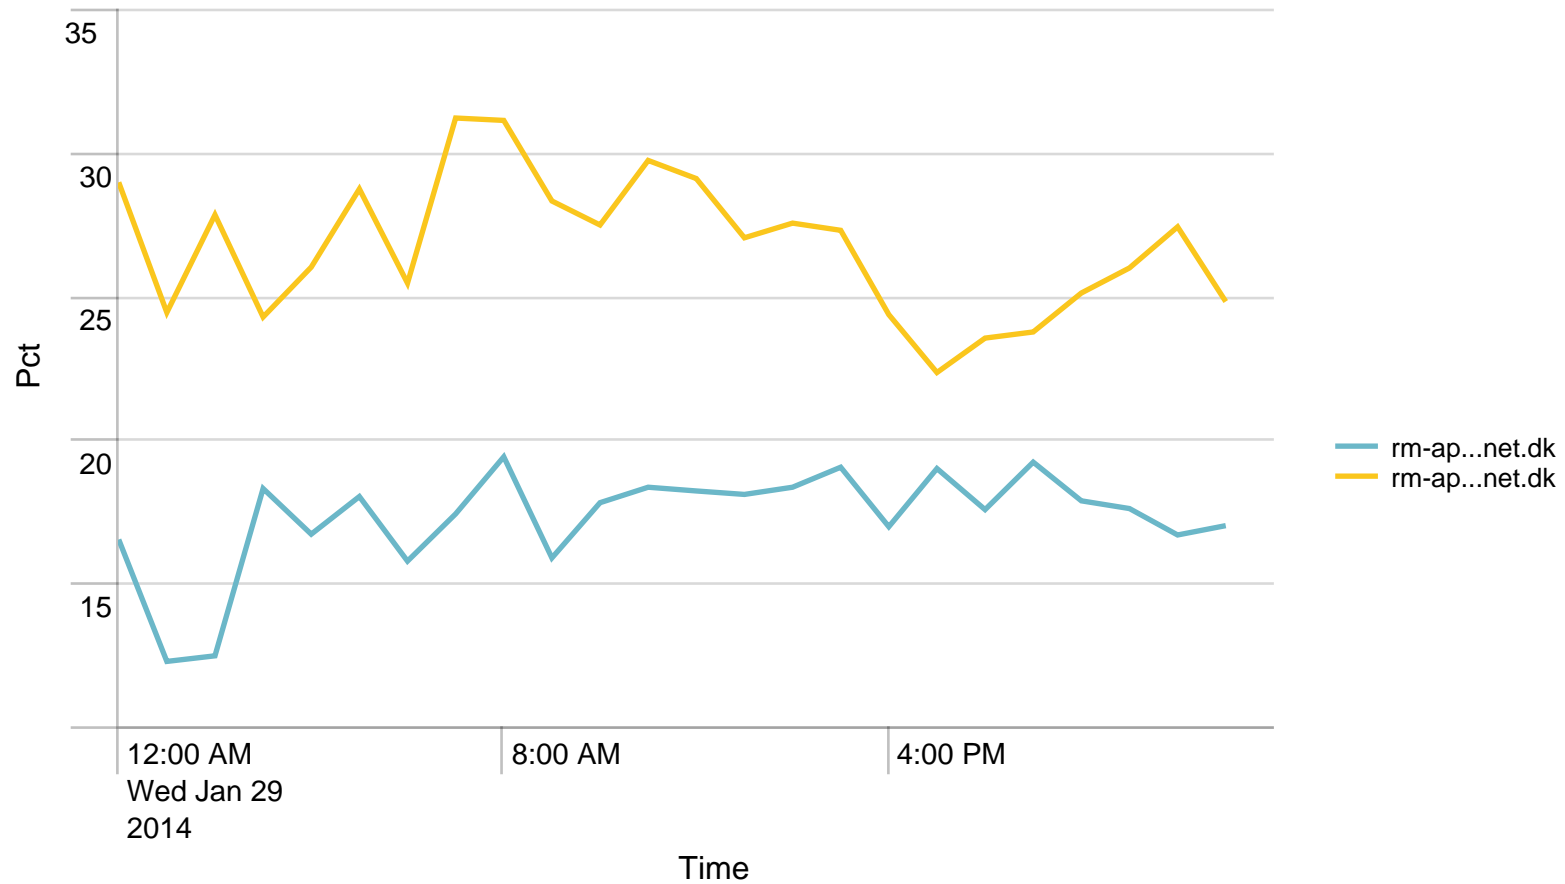

Alerts - responsetime / last 24 hours

No results found.

Requests/path/hour - 24 hours

Avg CPU usage/min - 24 hours

Avg CPU usage/hour - 24 hours

Alerts - CPU usage / last 24 hours

No results found.

Avg responstimes(ms)/host to SOSIGW - 24 hours

	Time	rm-app03.nspnet.dk	rm-app04.nspnet.dk
1	01/29/2014 00:00:00		131.598131 105.075117
2	01/29/2014 01:00:00		102.202186 159.281081
3	01/29/2014 02:00:00		73.110236 102.153846
4	01/29/2014 03:00:00		79.243750 98.770186
5	01/29/2014 04:00:00		68.918519 90.731343
6	01/29/2014 05:00:00		66.363636 83.180851
7	01/29/2014 06:00:00		76.112644 79.786848
8	01/29/2014 07:00:00		74.712185 83.762056
9	01/29/2014 08:00:00		81.436102 90.508371
10	01/29/2014 09:00:00		101.319356 108.849563
11	01/29/2014 10:00:00		129.463650 128.632528
12	01/29/2014 11:00:00		131.105828 137.852964
13	01/29/2014 12:00:00		114.596391 112.202448
14	01/29/2014 13:00:00		106.234177 113.364865
15	01/29/2014 14:00:00		104.180247 115.989712
16	01/29/2014 15:00:00		105.489225 99.084302
17	01/29/2014 16:00:00		105.945107 100.968862
18	01/29/2014 17:00:00		94.903704 119.173653
19	01/29/2014 18:00:00		103.270955 112.864603
20	01/29/2014 19:00:00		89.055944 96.069930
21	01/29/2014 20:00:00		79.994175 95.267578
22	01/29/2014 21:00:00		73.183601 103.828319
23	01/29/2014 22:00:00		65.057915 125.308285