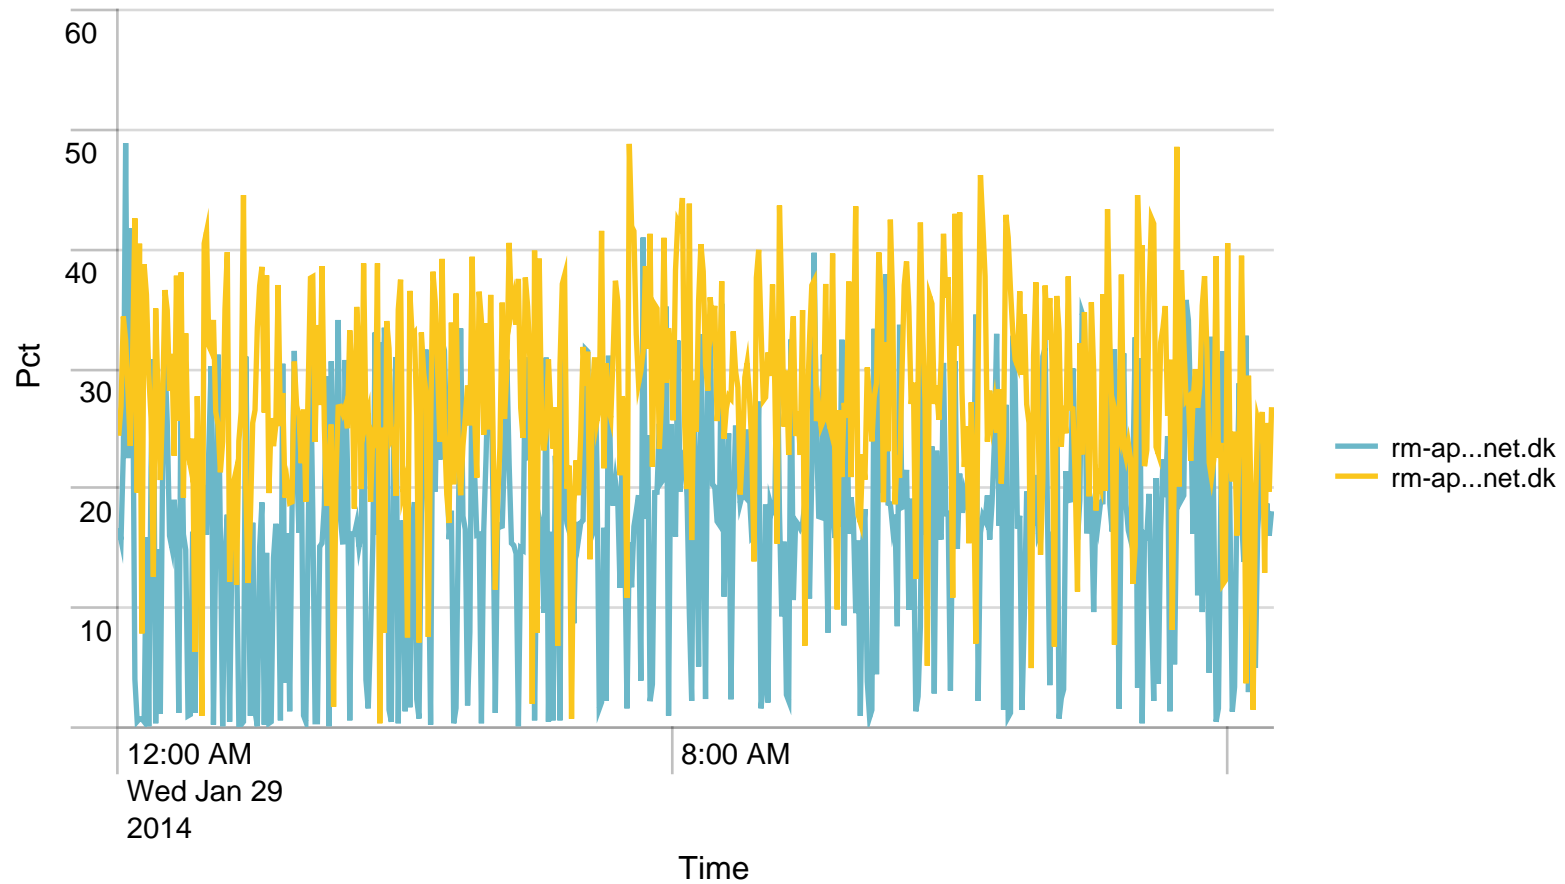

Max Requests / min - 24 hours. Trigger: 864

Alerts - min / last 24 hours

No results found.

Max Requests / last 24 hours. Trigger: 51840

Alerts - hour / last 24 hours

No results found.

Used Heap (MB) / 5 minutes - last 24 hours. Trigger: 90%

Alerts - Memory / last 24 hours

No results found.

Average response time (ms) pr application / 1 minute - past day. Trigger: 5 sec

Alerts - responsetime / last 24 hours

No results found.

Average response time (ms) pr application / 1 hour - past day. Trigger: 4 sec

Alerts - responsetime / last 24 hours

No results found.

Requests/path/hour - 24 hours

Avg CPU usage/min - 24 hours

Avg CPU usage/hour - 24 hours

Alerts - CPU usage / last 24 hours

No results found.

Avg responstimes(ms)/host to SOSIGW - 24 hours

	Time	rm-app03.nspnet.dk	rm-app04.nspnet.dk
1	01/29/2014 00:00:00		131.598131 105.075117
2	01/29/2014 01:00:00		102.202186 159.281081
3	01/29/2014 02:00:00		73.110236 102.153846
4	01/29/2014 03:00:00		79.243750 98.770186
5	01/29/2014 04:00:00		68.918519 90.731343
6	01/29/2014 05:00:00		66.363636 83.180851
7	01/29/2014 06:00:00		76.112644 79.786848
8	01/29/2014 07:00:00		74.712185 83.762056
9	01/29/2014 08:00:00		81.436102 90.508371
10	01/29/2014 09:00:00		101.319356 108.849563
11	01/29/2014 10:00:00		129.463650 128.632528
12	01/29/2014 11:00:00		131.105828 137.852964
13	01/29/2014 12:00:00		114.596391 112.202448
14	01/29/2014 13:00:00		106.234177 113.364865
15	01/29/2014 14:00:00		104.180247 115.989712
16	01/29/2014 15:00:00		105.489225 99.084302
17	01/29/2014 16:00:00		105.945107 100.968862
18	01/29/2014 17:00:00		94.903704 119.173653
19	01/29/2014 18:00:00		103.270955 112.864603
20	01/29/2014 19:00:00		89.055944 96.069930
21	01/29/2014 20:00:00		79.994175 95.267578
22	01/29/2014 21:00:00		73.183601 103.828319
23	01/29/2014 22:00:00		65.057915 125.308285