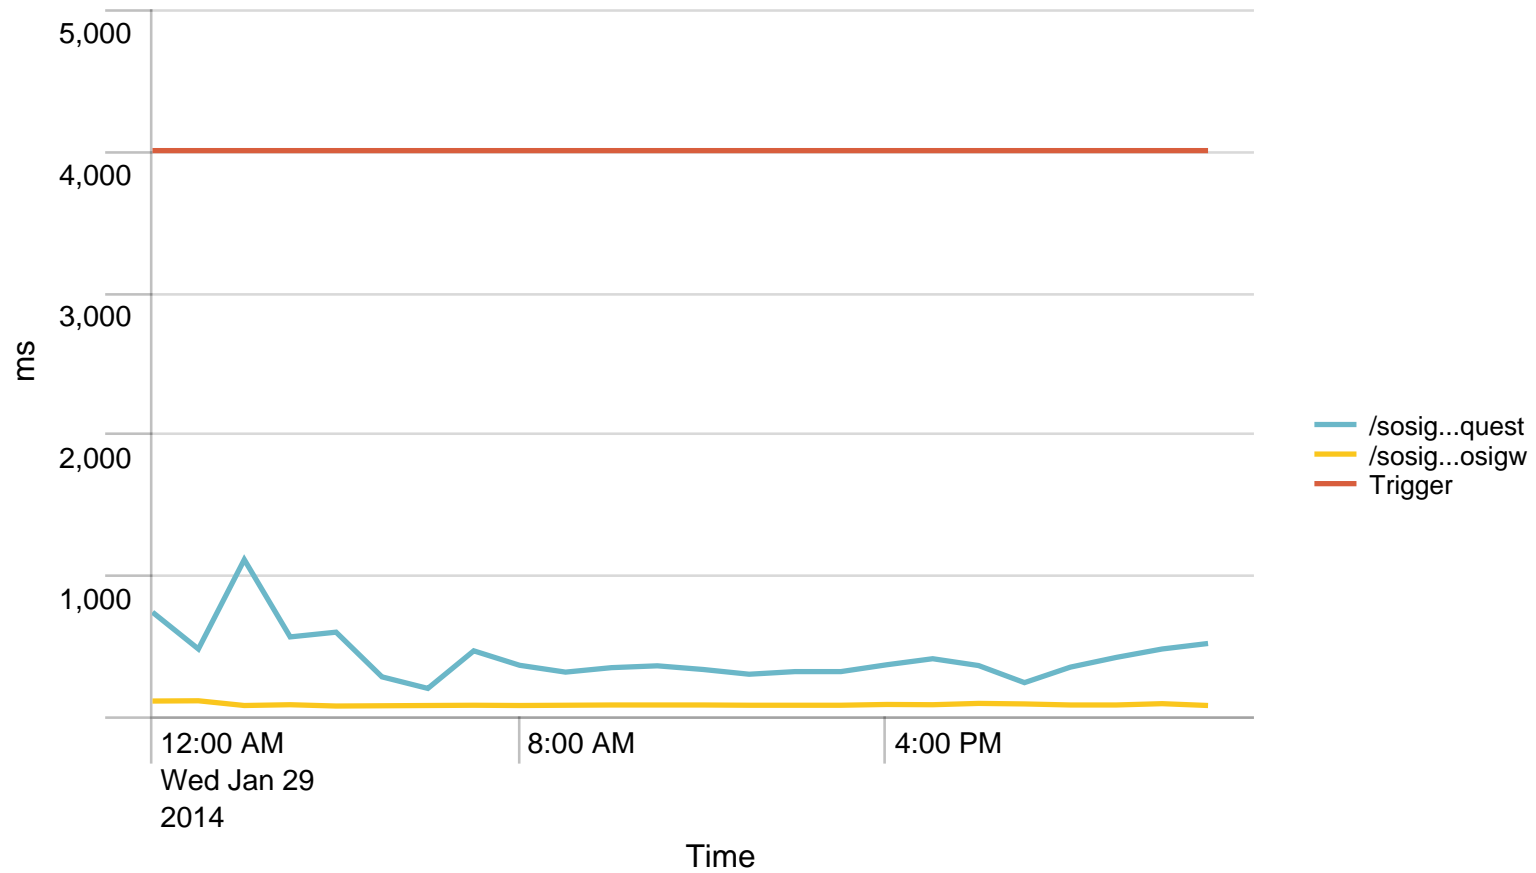

Max Requests / min - 24 hours. Trigger: 864

Alerts - min / last 24 hours

No results found.

Max Requests / last 24 hours. Trigger: 51840

Alerts - hour / last 24 hours

No results found.

Used Heap (MB) / 5 minutes - last 24 hours. Trigger: 90%

Alerts - Memory / last 24 hours

No results found.

Average response time (ms) pr application / 1 minute - past day. Trigger: 5 sec

Alerts - responsetime / last 24 hours

No results found.

Average response time (ms) pr application / 1 hour - past day. Trigger: 4 sec

Alerts - responsetime / last 24 hours

No results found.

Requests/path/hour - 24 hours

Avg CPU usage/min - 24 hours

Avg CPU usage/hour - 24 hours

Alerts - CPU usage / last 24 hours

No results found.

Avg responstimes(ms)/host to SOSIGW - 24 hours

	Time	rm-app03.nspnet.dk	rm-app04.nspnet.dk
1	01/29/2014 00:00:00		131.598131 105.075117
2	01/29/2014 01:00:00		102.202186 159.281081
3	01/29/2014 02:00:00		73.110236 102.153846
4	01/29/2014 03:00:00		79.243750 98.770186
5	01/29/2014 04:00:00		68.918519 90.731343
6	01/29/2014 05:00:00		66.363636 83.180851
7	01/29/2014 06:00:00		76.112644 79.786848
8	01/29/2014 07:00:00		74.712185 83.762056
9	01/29/2014 08:00:00		81.436102 90.508371
10	01/29/2014 09:00:00		101.319356 108.849563
11	01/29/2014 10:00:00		129.463650 128.632528
12	01/29/2014 11:00:00		131.105828 137.852964
13	01/29/2014 12:00:00		114.596391 112.202448
14	01/29/2014 13:00:00		106.234177 113.364865
15	01/29/2014 14:00:00		104.180247 115.989712
16	01/29/2014 15:00:00		105.489225 99.084302
17	01/29/2014 16:00:00		105.945107 100.968862
18	01/29/2014 17:00:00		94.903704 119.173653
19	01/29/2014 18:00:00		103.270955 112.864603
20	01/29/2014 19:00:00		89.055944 96.069930
21	01/29/2014 20:00:00		79.994175 95.267578
22	01/29/2014 21:00:00		73.183601 103.828319
23	01/29/2014 22:00:00		65.057915 125.308285