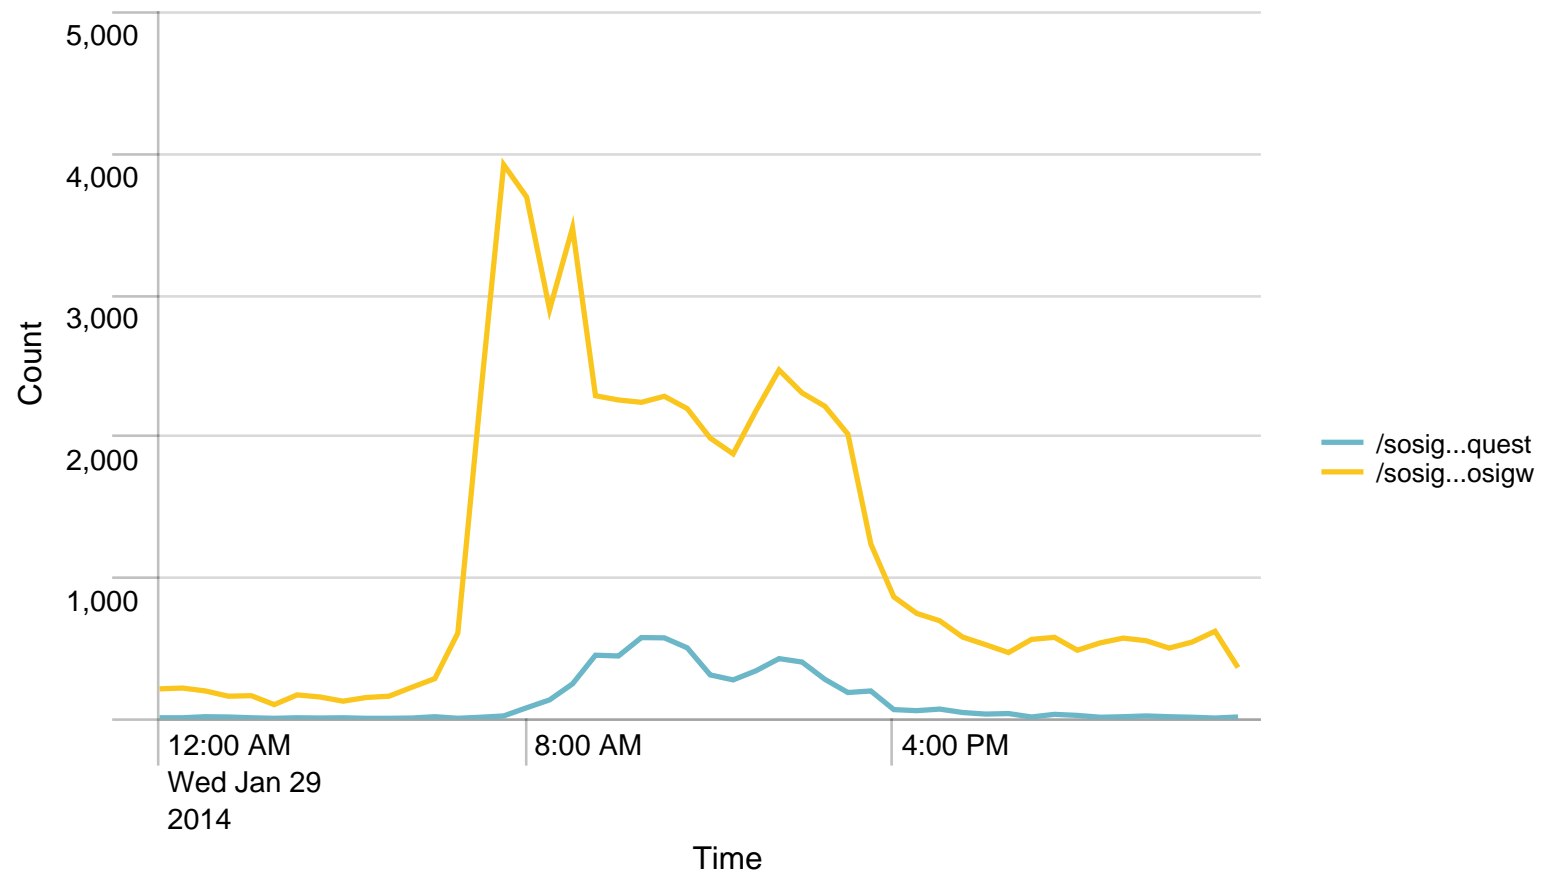

Max Requests / min - 24 hours. Trigger: 864

Alerts - min / last 24 hours

No results found.

Max Requests / last 24 hours. Trigger: 51840

Alerts - hour / last 24 hours

No results found.

Used Heap (MB) / 5 minutes - last 24 hours. Trigger: 90%

Alerts - Memory / last 24 hours

No results found.

Average response time (ms) pr application / 1 minute - past day. Trigger: 5 sec

Alerts - responsetime / last 24 hours

No results found.

Average response time (ms) pr application / 1 hour - past day. Trigger: 4 sec

Alerts - responsetime / last 24 hours

No results found.

Requests/path/hour - 24 hours

Avg CPU usage/min - 24 hours

Avg CPU usage/hour - 24 hours

Alerts - CPU usage / last 24 hours

No results found.

Avg responstimes(ms)/host to SOSIGW - 24 hours

	Time	rm-app03.nspnet.dk	rm-app04.nspnet.dk
1	01/29/2014 00:00:00		131.598131 105.075117
2	01/29/2014 01:00:00		102.202186 159.281081
3	01/29/2014 02:00:00		73.110236 102.153846
4	01/29/2014 03:00:00		79.243750 98.770186
5	01/29/2014 04:00:00		68.918519 90.731343
6	01/29/2014 05:00:00		66.363636 83.180851
7	01/29/2014 06:00:00		76.112644 79.786848
8	01/29/2014 07:00:00		74.712185 83.762056
9	01/29/2014 08:00:00		81.436102 90.508371
10	01/29/2014 09:00:00		101.319356 108.849563
11	01/29/2014 10:00:00		129.463650 128.632528
12	01/29/2014 11:00:00		131.105828 137.852964
13	01/29/2014 12:00:00		114.596391 112.202448
14	01/29/2014 13:00:00		106.234177 113.364865
15	01/29/2014 14:00:00		104.180247 115.989712
16	01/29/2014 15:00:00		105.489225 99.084302
17	01/29/2014 16:00:00		105.945107 100.968862
18	01/29/2014 17:00:00		94.903704 119.173653
19	01/29/2014 18:00:00		103.270955 112.864603
20	01/29/2014 19:00:00		89.055944 96.069930
21	01/29/2014 20:00:00		79.994175 95.267578
22	01/29/2014 21:00:00		73.183601 103.828319
23	01/29/2014 22:00:00		65.057915 125.308285