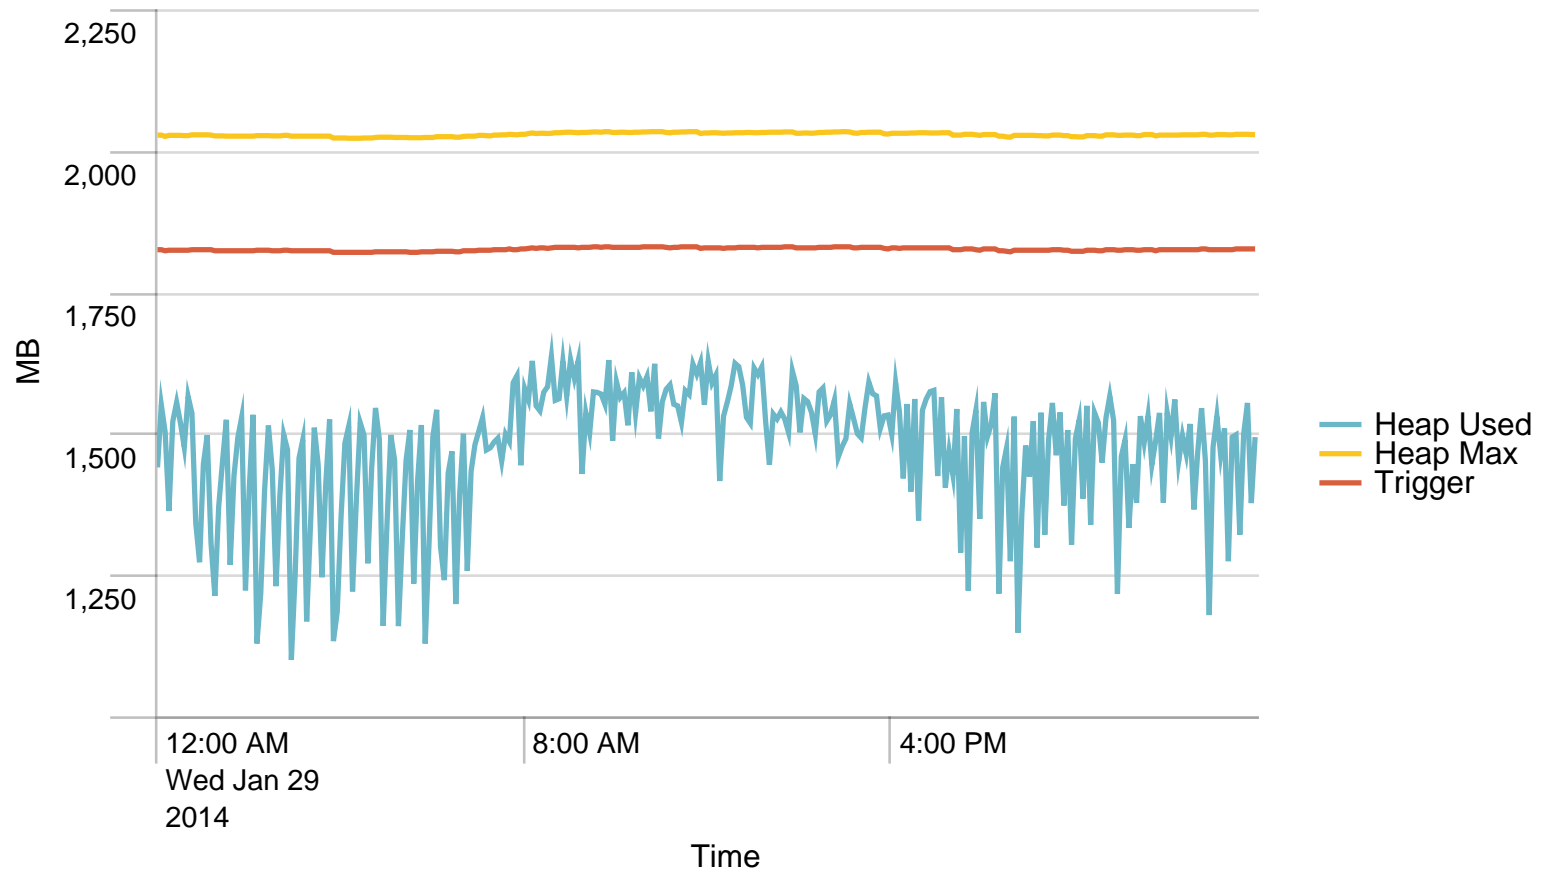

Max Requests / min - 24 hours. Trigger: 864

Alerts - min / last 24 hours

No results found.

Max Requests / last 24 hours. Trigger: 51840

Alerts - hour / last 24 hours

No results found.

Used Heap (MB) / 5 minutes - last 24 hours. Trigger: 90%

Alerts - Memory / last 24 hours

No results found.

Average response time (ms) pr application / 1 minute - past day. Trigger: 5 sec

Alerts - responsetime / last 24 hours

No results found.

Average response time (ms) pr application / 1 hour - past day. Trigger: 4 sec

Alerts - responsetime / last 24 hours

No results found.

Requests/path/hour - 24 hours

Avg CPU usage/min - 24 hours

Avg CPU usage/hour - 24 hours

Alerts - CPU usage / last 24 hours

No results found.

Avg responstimes(ms)/host to SOSIGW - 24 hours

	Time	rm-app03.nspnet.dk	rm-app04.nspnet.dk
1	01/29/2014 00:00:00		131.598131 105.075117
2	01/29/2014 01:00:00		102.202186 159.281081
3	01/29/2014 02:00:00		73.110236 102.153846
4	01/29/2014 03:00:00		79.243750 98.770186
5	01/29/2014 04:00:00		68.918519 90.731343
6	01/29/2014 05:00:00		66.363636 83.180851
7	01/29/2014 06:00:00		76.112644 79.786848
8	01/29/2014 07:00:00		74.712185 83.762056
9	01/29/2014 08:00:00		81.436102 90.508371
10	01/29/2014 09:00:00		101.319356 108.849563
11	01/29/2014 10:00:00		129.463650 128.632528
12	01/29/2014 11:00:00		131.105828 137.852964
13	01/29/2014 12:00:00		114.596391 112.202448
14	01/29/2014 13:00:00		106.234177 113.364865
15	01/29/2014 14:00:00		104.180247 115.989712
16	01/29/2014 15:00:00		105.489225 99.084302
17	01/29/2014 16:00:00		105.945107 100.968862
18	01/29/2014 17:00:00		94.903704 119.173653
19	01/29/2014 18:00:00		103.270955 112.864603
20	01/29/2014 19:00:00		89.055944 96.069930
21	01/29/2014 20:00:00		79.994175 95.267578
22	01/29/2014 21:00:00		73.183601 103.828319
23	01/29/2014 22:00:00		65.057915 125.308285