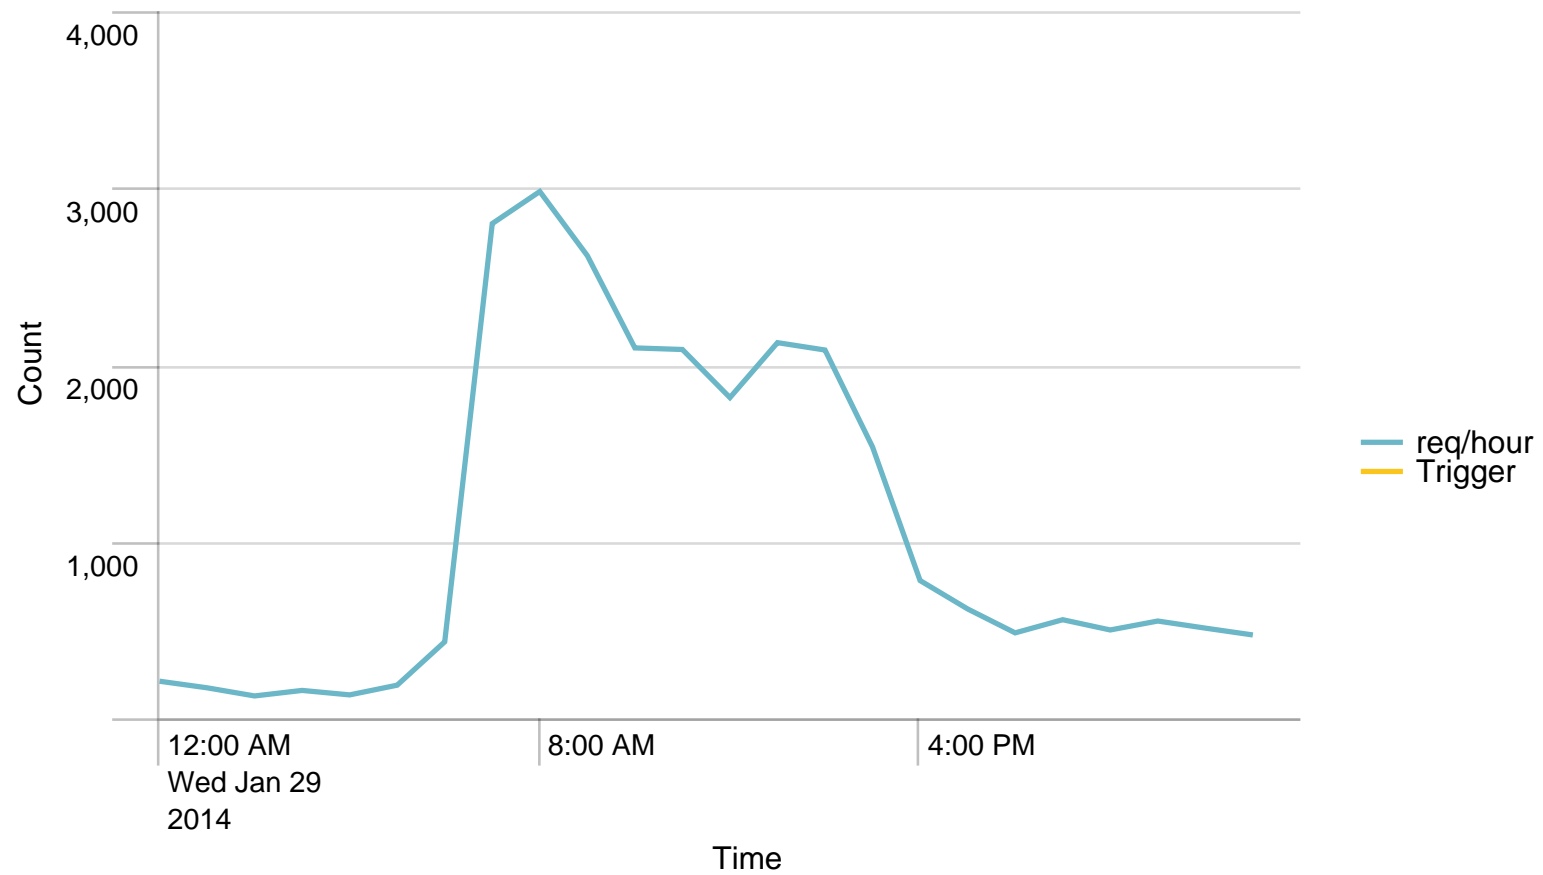

Max Requests / min - 24 hours. Trigger: 864

Alerts - min / last 24 hours

No results found.

Max Requests / last 24 hours. Trigger: 51840

Alerts - hour / last 24 hours

No results found.

Used Heap (MB) / 5 minutes - last 24 hours. Trigger: 90%

	Time	rm-app03.nspnet.dk	rm-app04.nspnet.dk
1	01/29/2014 00:00:00		203.166667
2	01/29/2014 01:00:00		218.159091
3	01/29/2014 02:00:00		130.890625
4	01/29/2014 03:00:00		142.705128
5	01/29/2014 04:00:00		118.485714
6	01/29/2014 05:00:00		120.687500
7	01/29/2014 06:00:00		128.625571
8	01/29/2014 07:00:00		130.489301
9	01/29/2014 08:00:00		127.520833
10	01/29/2014 09:00:00		131.555810
11	01/29/2014 10:00:00		132.187977
12	01/29/2014 11:00:00		135.582775
13	01/29/2014 12:00:00		132.972406
14	01/29/2014 13:00:00		130.925472
15	01/29/2014 14:00:00		130.720038
16	01/29/2014 15:00:00		127.247718
17	01/29/2014 16:00:00		143.279487
18	01/29/2014 17:00:00		135.015974
19	01/29/2014 18:00:00		162.720165
20	01/29/2014 19:00:00		147.603636
21	01/29/2014 20:00:00		144.600000
22	01/29/2014 21:00:00		131.730909
23	01/29/2014 22:00:00		155.763780

Time	rm-app03.nspnet.dk	rm-app04.nspnet.dk
24 01/29/2014 23:00:00		110.953586 116.655319

SoapActions/hour to STS - 24 hours

	Time	VALUE
1	01/29/2014 00:00:00	210
2	01/29/2014 01:00:00	173
3	01/29/2014 02:00:00	127
4	01/29/2014 03:00:00	158
5	01/29/2014 04:00:00	132
6	01/29/2014 05:00:00	187
7	01/29/2014 06:00:00	433
8	01/29/2014 07:00:00	2798
9	01/29/2014 08:00:00	2980
10	01/29/2014 09:00:00	2617
11	01/29/2014 10:00:00	2095
12	01/29/2014 11:00:00	2086
13	01/29/2014 12:00:00	1814
14	01/29/2014 13:00:00	2125
15	01/29/2014 14:00:00	2083
16	01/29/2014 15:00:00	1535
17	01/29/2014 16:00:00	779
18	01/29/2014 17:00:00	619
19	01/29/2014 18:00:00	484
20	01/29/2014 19:00:00	557
21	01/29/2014 20:00:00	500
22	01/29/2014 21:00:00	550
23	01/29/2014 22:00:00	510
24	01/29/2014 23:00:00	472