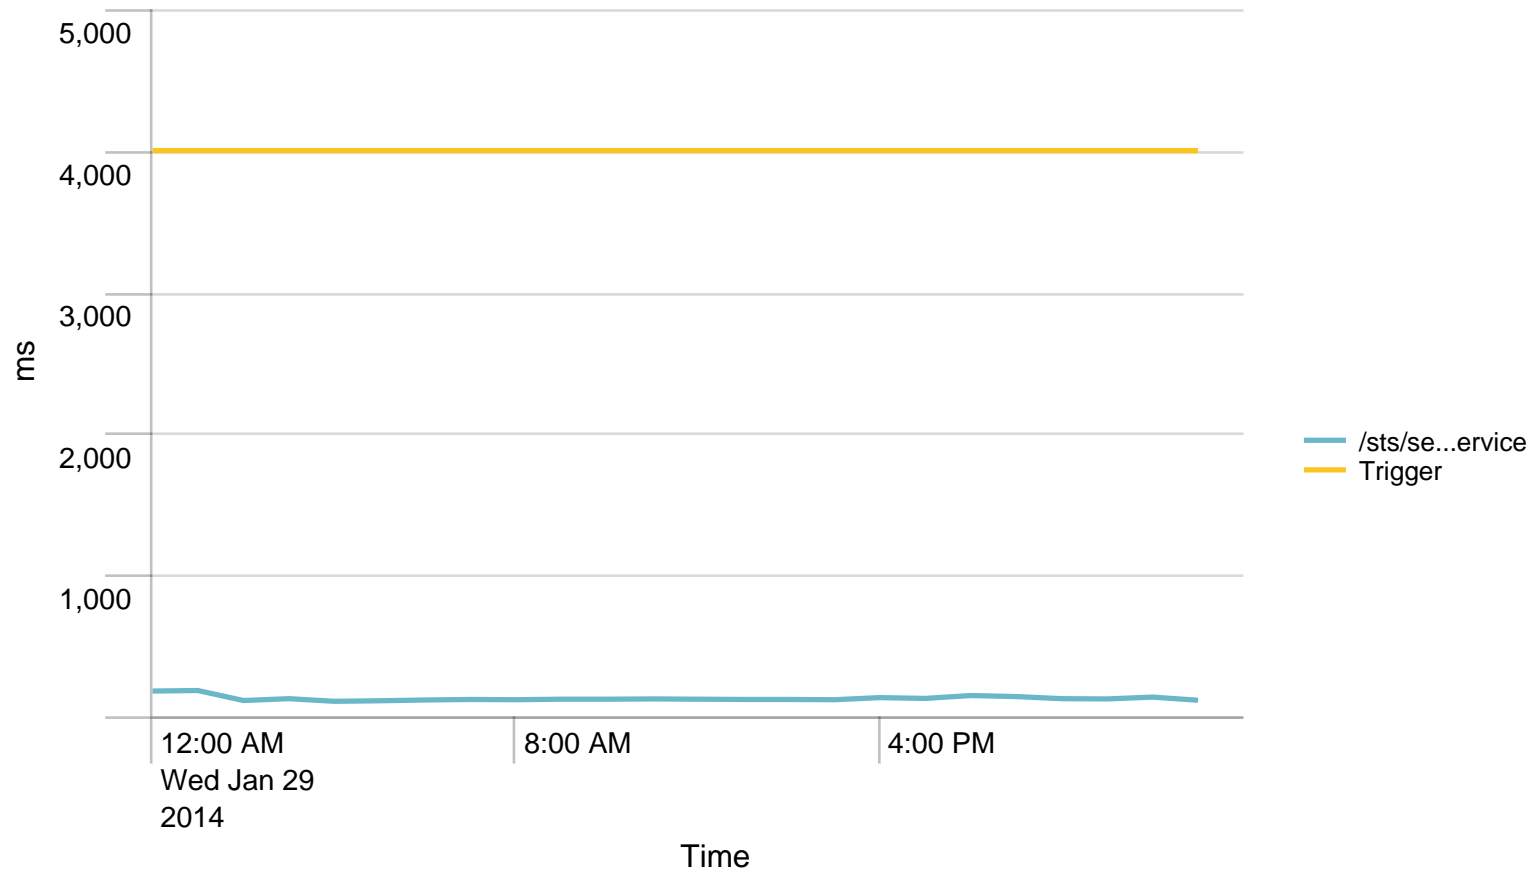

Alerts - Memory / last 24 hours

No results found.

Average response time (ms) pr application / 1 minute - past day. Trigger: 5 sec

Alerts - responsetime / last 24 hours

No results found.

Average response time (ms) pr application / 1 hour - past day. Trigger: 4 sec

Alerts - responsetime / last 24 hours

No results found.

Requests/path/hour - 24 hours

Avg CPU usage/min - 24 hours

Avg CPU usage/hour - 24 hours

Alerts - CPU usage / last 24 hours

No results found.

Avg responstimes(ms)/host to STS - 24 hours

	Time	rm-app03.nspnet.dk	rm-app04.nspnet.dk
1	01/29/2014 00:00:00		203.166667
2	01/29/2014 01:00:00		218.159091
3	01/29/2014 02:00:00		130.890625
4	01/29/2014 03:00:00		142.705128
5	01/29/2014 04:00:00		118.485714
6	01/29/2014 05:00:00		120.687500
7	01/29/2014 06:00:00		128.625571
8	01/29/2014 07:00:00		130.489301
9	01/29/2014 08:00:00		127.520833
10	01/29/2014 09:00:00		131.555810
11	01/29/2014 10:00:00		132.187977
12	01/29/2014 11:00:00		135.582775
13	01/29/2014 12:00:00		132.972406
14	01/29/2014 13:00:00		130.925472
15	01/29/2014 14:00:00		130.720038
16	01/29/2014 15:00:00		127.247718
17	01/29/2014 16:00:00		143.279487
18	01/29/2014 17:00:00		135.015974
19	01/29/2014 18:00:00		162.720165
20	01/29/2014 19:00:00		147.603636
21	01/29/2014 20:00:00		144.600000
22	01/29/2014 21:00:00		131.730909
23	01/29/2014 22:00:00		155.763780