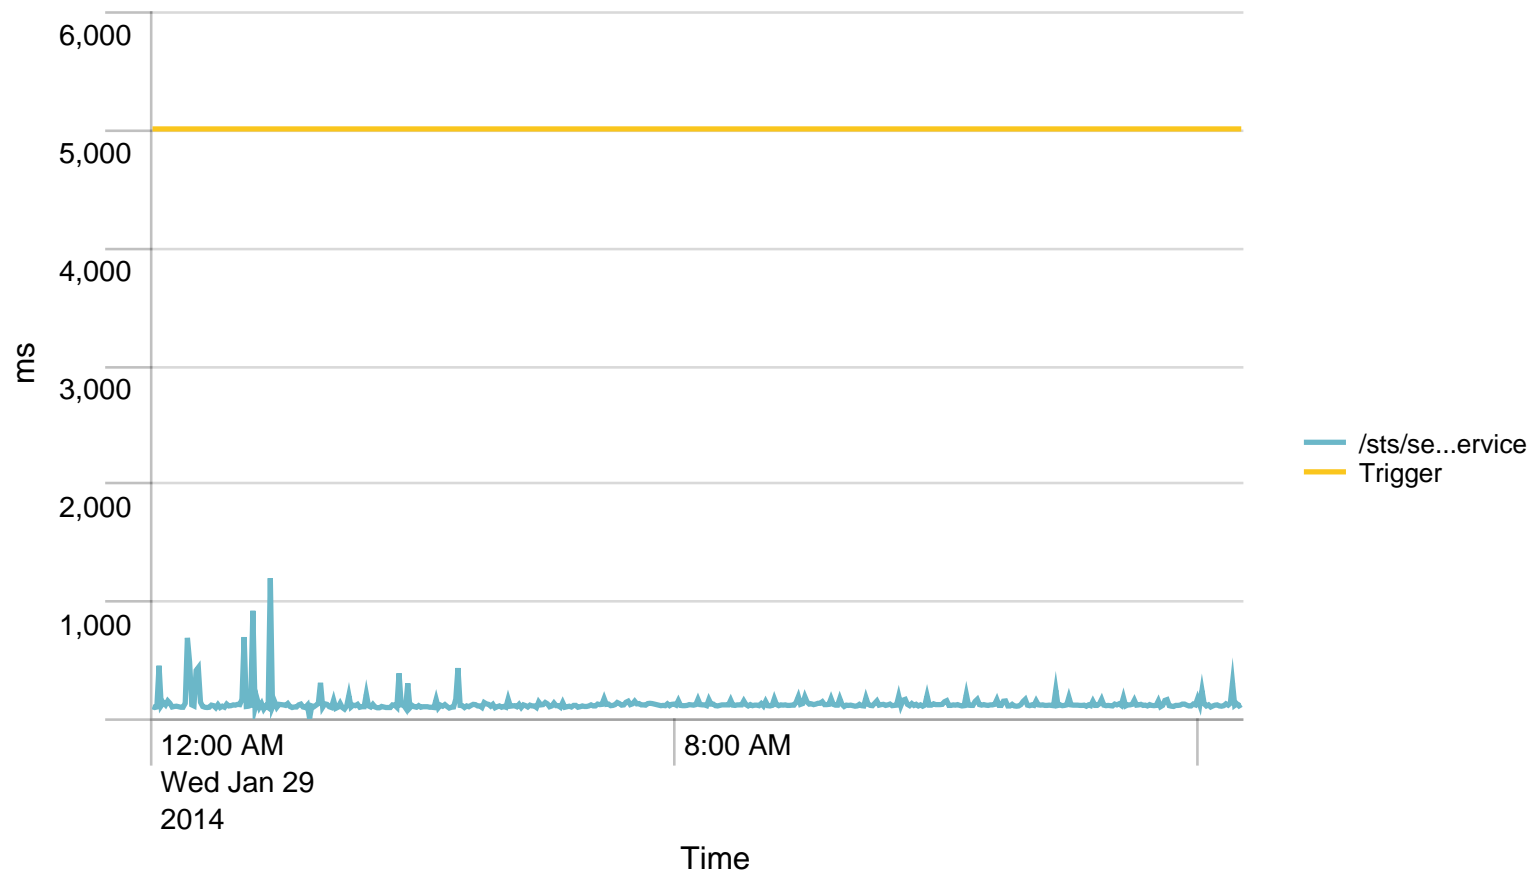

Alerts - Memory / last 24 hours

No results found.

Average response time (ms) pr application / 1 minute - past day. Trigger: 5 sec