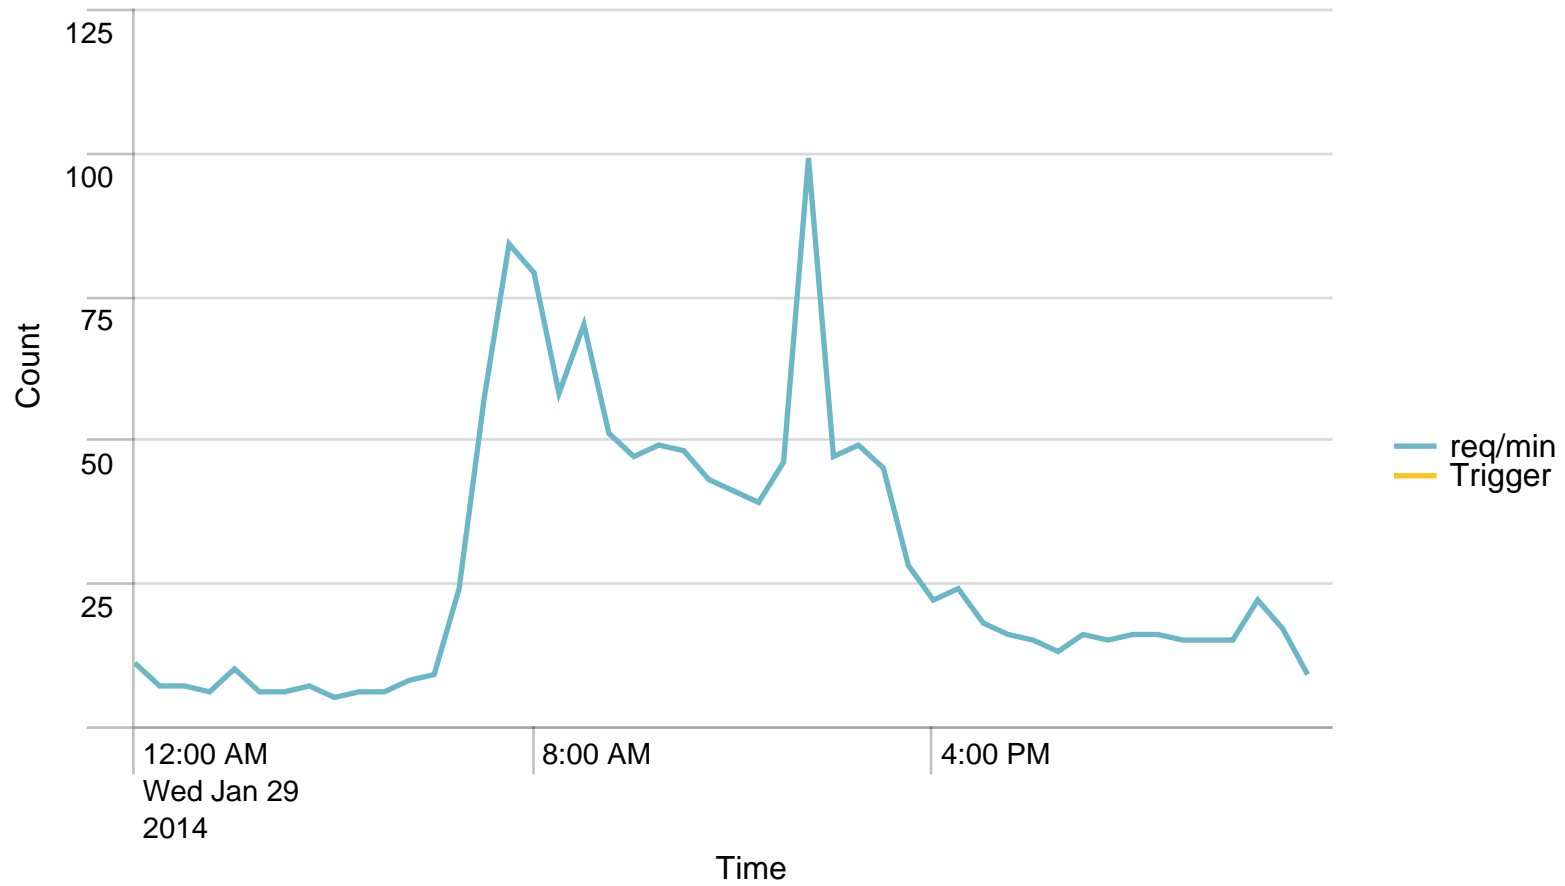

Max Requests / min - 24 hours. Trigger: 864

Alerts - min / last 24 hours

No results found.

Max Requests / last 24 hours. Trigger: 51840

Alerts - hour / last 24 hours

No results found.

Used Heap (MB) / 5 minutes - last 24 hours. Trigger: 90%

	Time	rm-app03.nspnet.dk	rm-app04.nspnet.dk
1	01/29/2014 00:00:00		203.166667
2	01/29/2014 01:00:00		218.159091
3	01/29/2014 02:00:00		130.890625
4	01/29/2014 03:00:00		142.705128
5	01/29/2014 04:00:00		118.485714
6	01/29/2014 05:00:00		120.687500
7	01/29/2014 06:00:00		128.625571
8	01/29/2014 07:00:00		130.489301
9	01/29/2014 08:00:00		127.520833
10	01/29/2014 09:00:00		131.555810
11	01/29/2014 10:00:00		132.187977
12	01/29/2014 11:00:00		135.582775
13	01/29/2014 12:00:00		132.972406
14	01/29/2014 13:00:00		130.925472
15	01/29/2014 14:00:00		130.720038
16	01/29/2014 15:00:00		127.247718
17	01/29/2014 16:00:00		143.279487
18	01/29/2014 17:00:00		135.015974
19	01/29/2014 18:00:00		162.720165
20	01/29/2014 19:00:00		147.603636
21	01/29/2014 20:00:00		144.600000
22	01/29/2014 21:00:00		131.730909
23	01/29/2014 22:00:00		155.763780

Time	rm-app03.nspnet.dk	rm-app04.nspnet.dk
24 01/29/2014 23:00:00		110.953586 116.655319

SoapActions/hour to STS - 24 hours

	Time	VALUE
1	01/29/2014 00:00:00	210
2	01/29/2014 01:00:00	173
3	01/29/2014 02:00:00	127
4	01/29/2014 03:00:00	158
5	01/29/2014 04:00:00	132
6	01/29/2014 05:00:00	187
7	01/29/2014 06:00:00	433
8	01/29/2014 07:00:00	2798
9	01/29/2014 08:00:00	2980
10	01/29/2014 09:00:00	2617
11	01/29/2014 10:00:00	2095
12	01/29/2014 11:00:00	2086
13	01/29/2014 12:00:00	1814
14	01/29/2014 13:00:00	2125
15	01/29/2014 14:00:00	2083
16	01/29/2014 15:00:00	1535
17	01/29/2014 16:00:00	779
18	01/29/2014 17:00:00	619
19	01/29/2014 18:00:00	484
20	01/29/2014 19:00:00	557
21	01/29/2014 20:00:00	500
22	01/29/2014 21:00:00	550
23	01/29/2014 22:00:00	510
24	01/29/2014 23:00:00	472