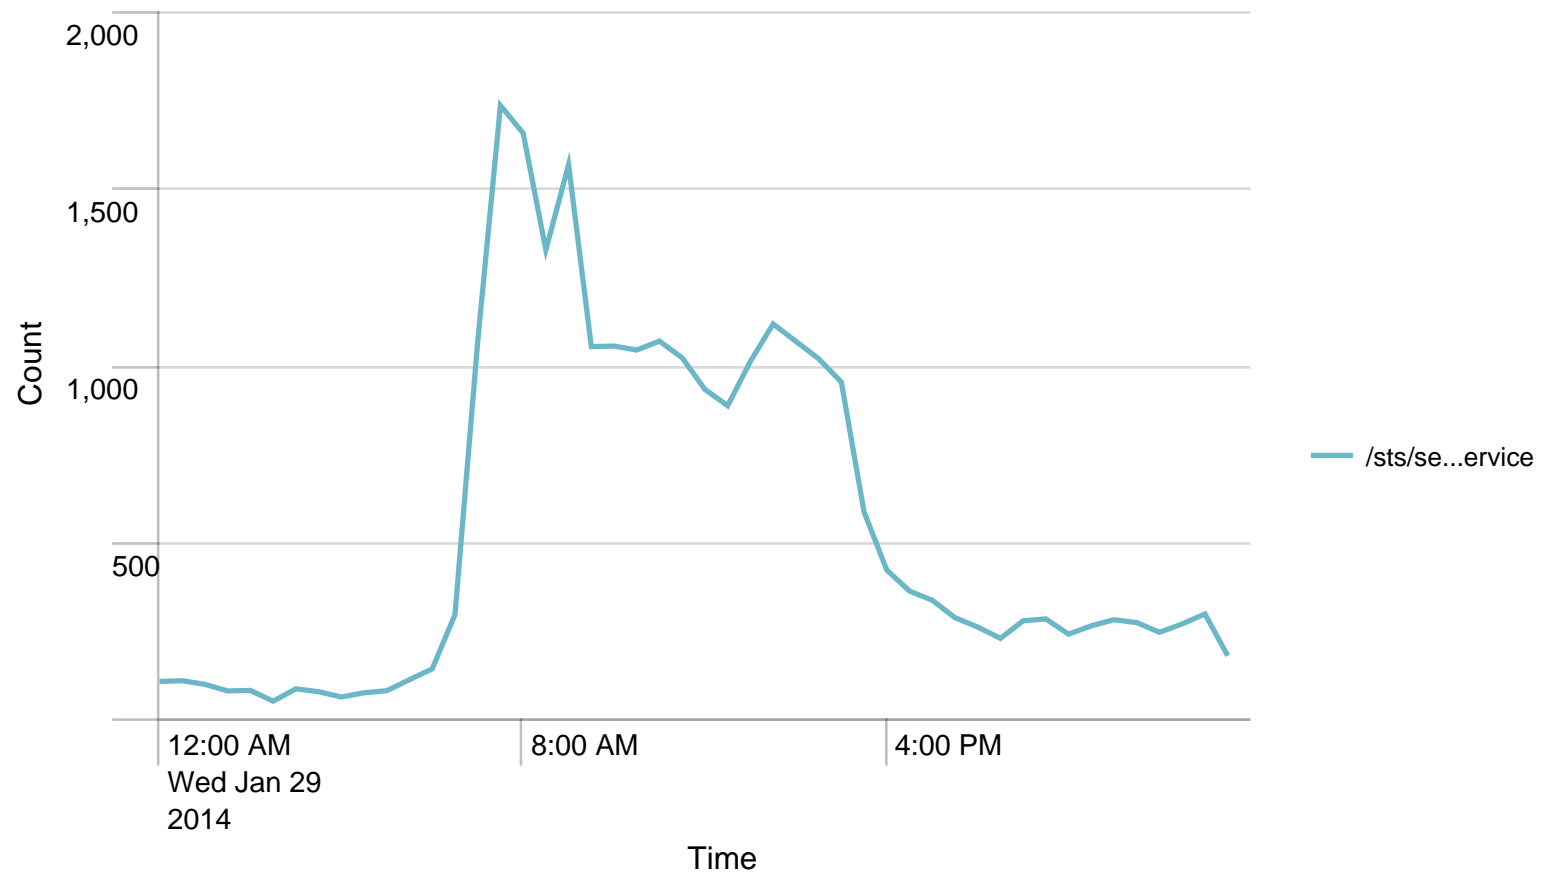

Alerts - responsetime / last 24 hours

No results found.

Requests/path/hour - 24 hours