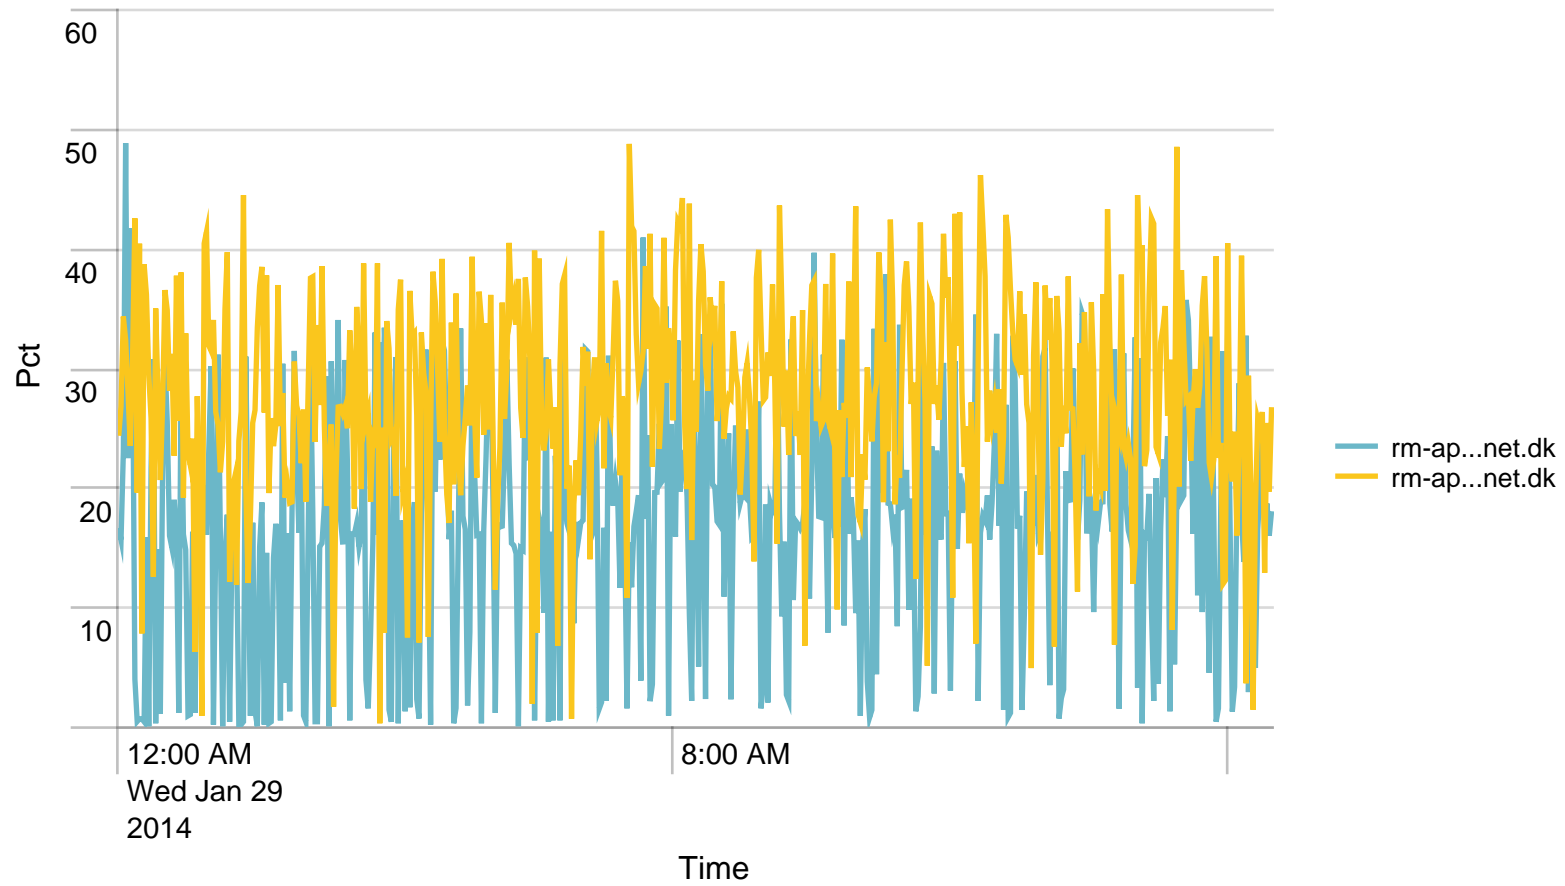

Avg CPU usage/min - 24 hours