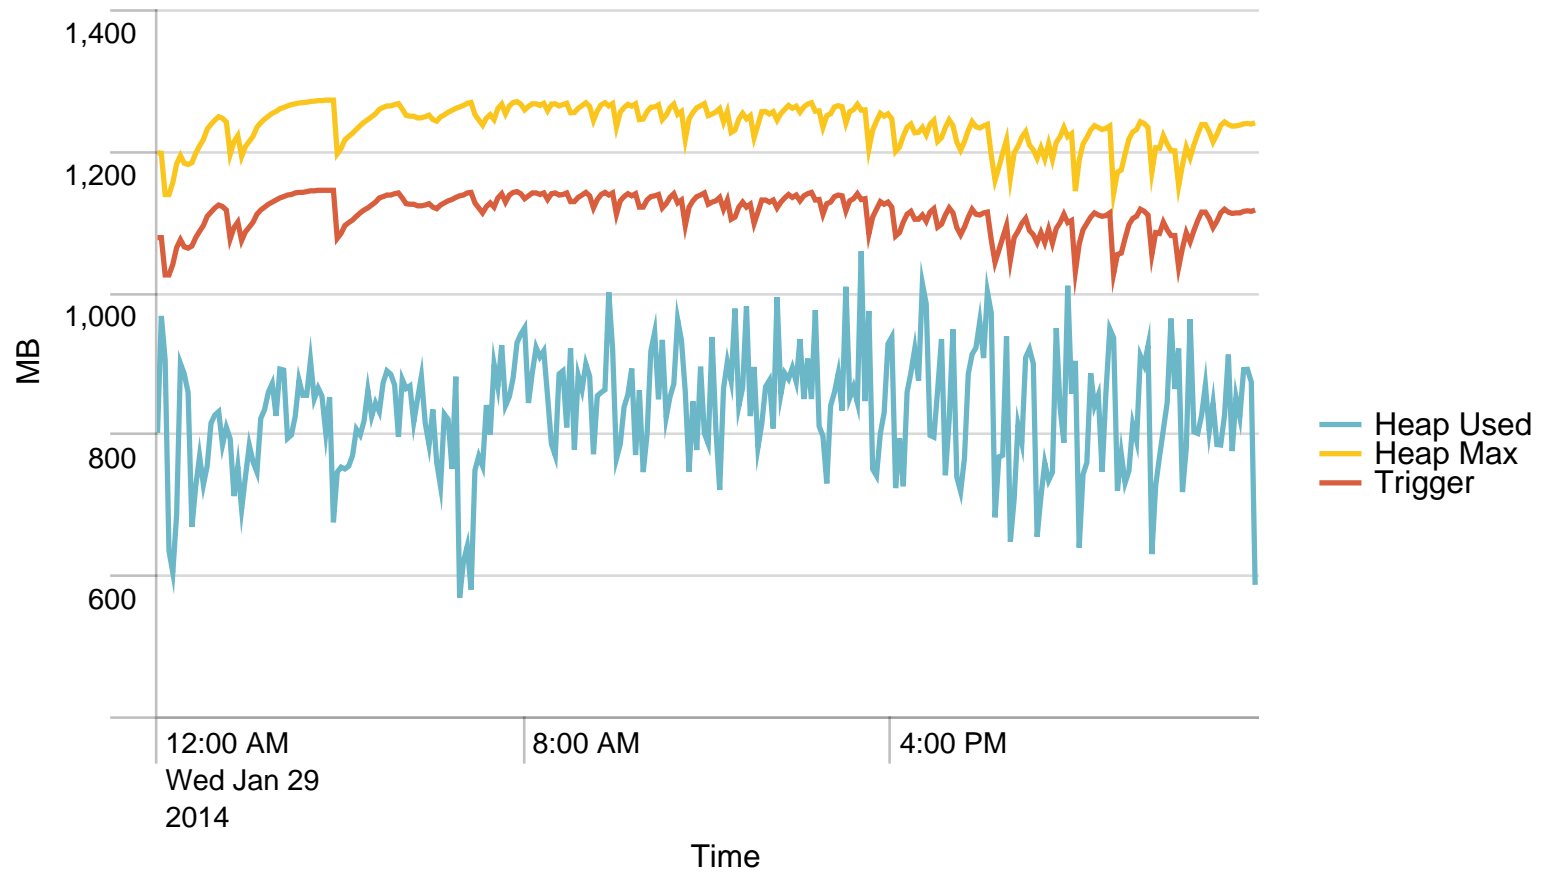

Max Requests / min - 24 hours. Trigger: 864

Alerts - min / last 24 hours

No results found.

Max Requests / last 24 hours. Trigger: 51840

Alerts - hour / last 24 hours

No results found.

Used Heap (MB) / 5 minutes - last 24 hours. Trigger: 90%

	Time	rm-app03.nspnet.dk	rm-app04.nspnet.dk
1	01/29/2014 00:00:00		203.166667
2	01/29/2014 01:00:00		218.159091
3	01/29/2014 02:00:00		130.890625
4	01/29/2014 03:00:00		142.705128
5	01/29/2014 04:00:00		118.485714
6	01/29/2014 05:00:00		120.687500
7	01/29/2014 06:00:00		128.625571
8	01/29/2014 07:00:00		130.489301
9	01/29/2014 08:00:00		127.520833
10	01/29/2014 09:00:00		131.555810
11	01/29/2014 10:00:00		132.187977
12	01/29/2014 11:00:00		135.582775
13	01/29/2014 12:00:00		132.972406
14	01/29/2014 13:00:00		130.925472
15	01/29/2014 14:00:00		130.720038
16	01/29/2014 15:00:00		127.247718
17	01/29/2014 16:00:00		143.279487
18	01/29/2014 17:00:00		135.015974
19	01/29/2014 18:00:00		162.720165
20	01/29/2014 19:00:00		147.603636
21	01/29/2014 20:00:00		144.600000
22	01/29/2014 21:00:00		131.730909
23	01/29/2014 22:00:00		155.763780

Time	rm-app03.nspnet.dk	rm-app04.nspnet.dk
24 01/29/2014 23:00:00		110.953586 116.655319

SoapActions/hour to STS - 24 hours

	Time	VALUE
1	01/29/2014 00:00:00	210
2	01/29/2014 01:00:00	173
3	01/29/2014 02:00:00	127
4	01/29/2014 03:00:00	158
5	01/29/2014 04:00:00	132
6	01/29/2014 05:00:00	187
7	01/29/2014 06:00:00	433
8	01/29/2014 07:00:00	2798
9	01/29/2014 08:00:00	2980
10	01/29/2014 09:00:00	2617
11	01/29/2014 10:00:00	2095
12	01/29/2014 11:00:00	2086
13	01/29/2014 12:00:00	1814
14	01/29/2014 13:00:00	2125
15	01/29/2014 14:00:00	2083
16	01/29/2014 15:00:00	1535
17	01/29/2014 16:00:00	779
18	01/29/2014 17:00:00	619
19	01/29/2014 18:00:00	484
20	01/29/2014 19:00:00	557
21	01/29/2014 20:00:00	500
22	01/29/2014 21:00:00	550
23	01/29/2014 22:00:00	510
24	01/29/2014 23:00:00	472