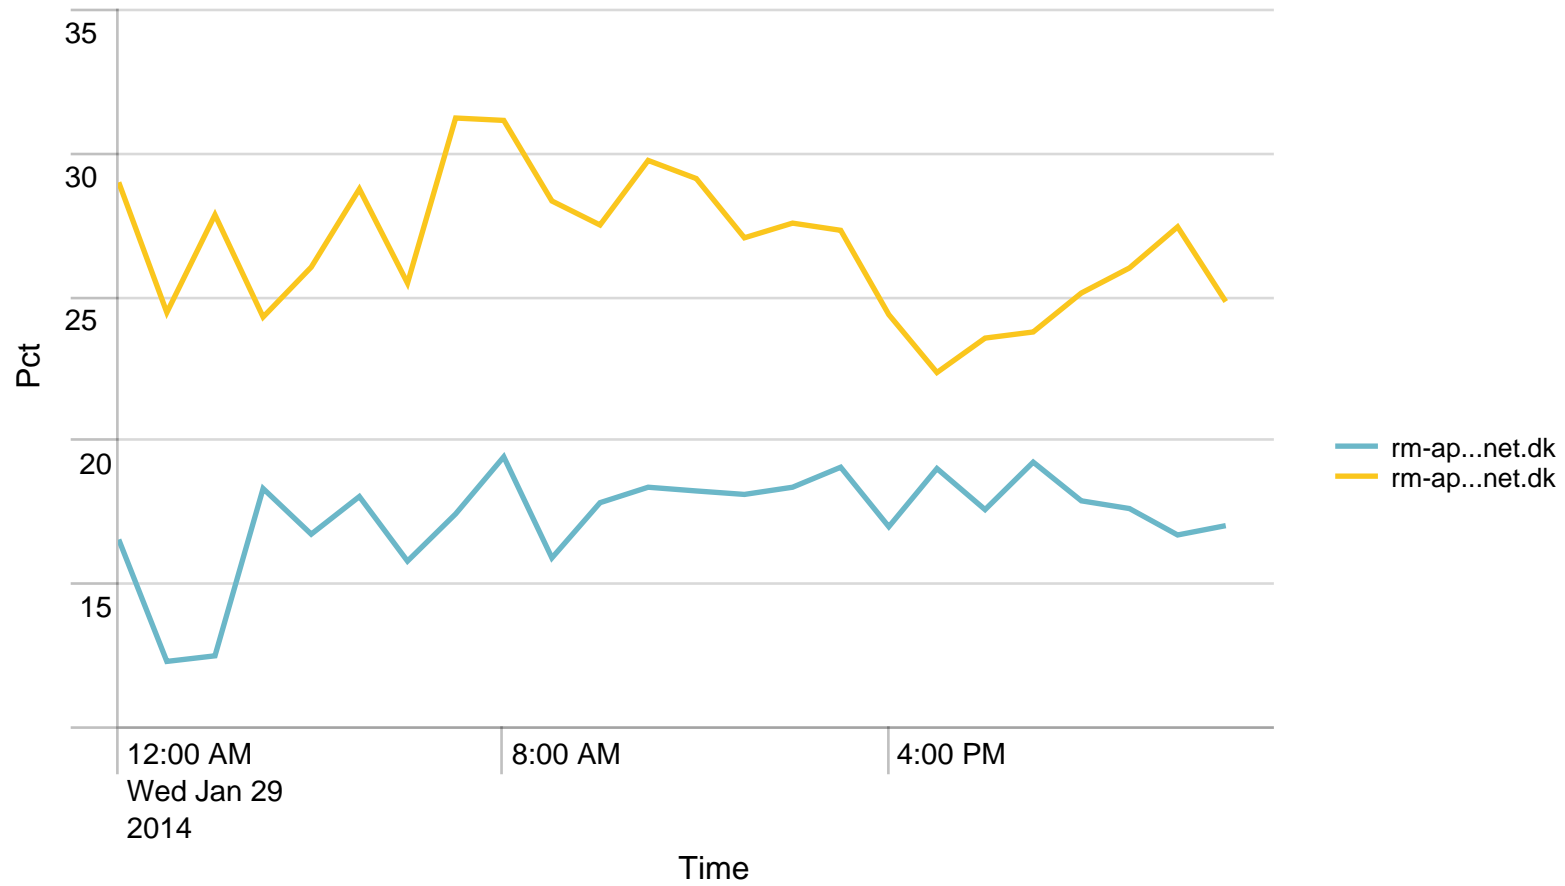

Alerts - responsetime / last 24 hours

No results found.

Requests/path/hour - 24 hours

Avg CPU usage/min - 24 hours

Avg CPU usage/hour - 24 hours

Alerts - CPU usage / last 24 hours

No results found.

Avg responstimes(ms)/host to STS - 24 hours

	Time	rm-app03.nspnet.dk	rm-app04.nspnet.dk
1	01/29/2014 00:00:00		203.166667
2	01/29/2014 01:00:00		218.159091
3	01/29/2014 02:00:00		130.890625
4	01/29/2014 03:00:00		142.705128
5	01/29/2014 04:00:00		118.485714
6	01/29/2014 05:00:00		120.687500
7	01/29/2014 06:00:00		128.625571
8	01/29/2014 07:00:00		130.489301
9	01/29/2014 08:00:00		127.520833
10	01/29/2014 09:00:00		131.555810
11	01/29/2014 10:00:00		132.187977
12	01/29/2014 11:00:00		135.582775
13	01/29/2014 12:00:00		132.972406
14	01/29/2014 13:00:00		130.925472
15	01/29/2014 14:00:00		130.720038
16	01/29/2014 15:00:00		127.247718
17	01/29/2014 16:00:00		143.279487
18	01/29/2014 17:00:00		135.015974
19	01/29/2014 18:00:00		162.720165
20	01/29/2014 19:00:00		147.603636
21	01/29/2014 20:00:00		144.600000
22	01/29/2014 21:00:00		131.730909
23	01/29/2014 22:00:00		155.763780

Time	rm-app03.nspnet.dk	rm-app04.nspnet.dk
24 01/29/2014 23:00:00		110.953586 116.655319

SoapActions/hour to STS - 24 hours

	Time	VALUE
1	01/29/2014 00:00:00	210
2	01/29/2014 01:00:00	173
3	01/29/2014 02:00:00	127
4	01/29/2014 03:00:00	158
5	01/29/2014 04:00:00	132
6	01/29/2014 05:00:00	187
7	01/29/2014 06:00:00	433
8	01/29/2014 07:00:00	2798
9	01/29/2014 08:00:00	2980
10	01/29/2014 09:00:00	2617
11	01/29/2014 10:00:00	2095
12	01/29/2014 11:00:00	2086
13	01/29/2014 12:00:00	1814
14	01/29/2014 13:00:00	2125
15	01/29/2014 14:00:00	2083
16	01/29/2014 15:00:00	1535
17	01/29/2014 16:00:00	779
18	01/29/2014 17:00:00	619
19	01/29/2014 18:00:00	484
20	01/29/2014 19:00:00	557
21	01/29/2014 20:00:00	500
22	01/29/2014 21:00:00	550
23	01/29/2014 22:00:00	510
24	01/29/2014 23:00:00	472