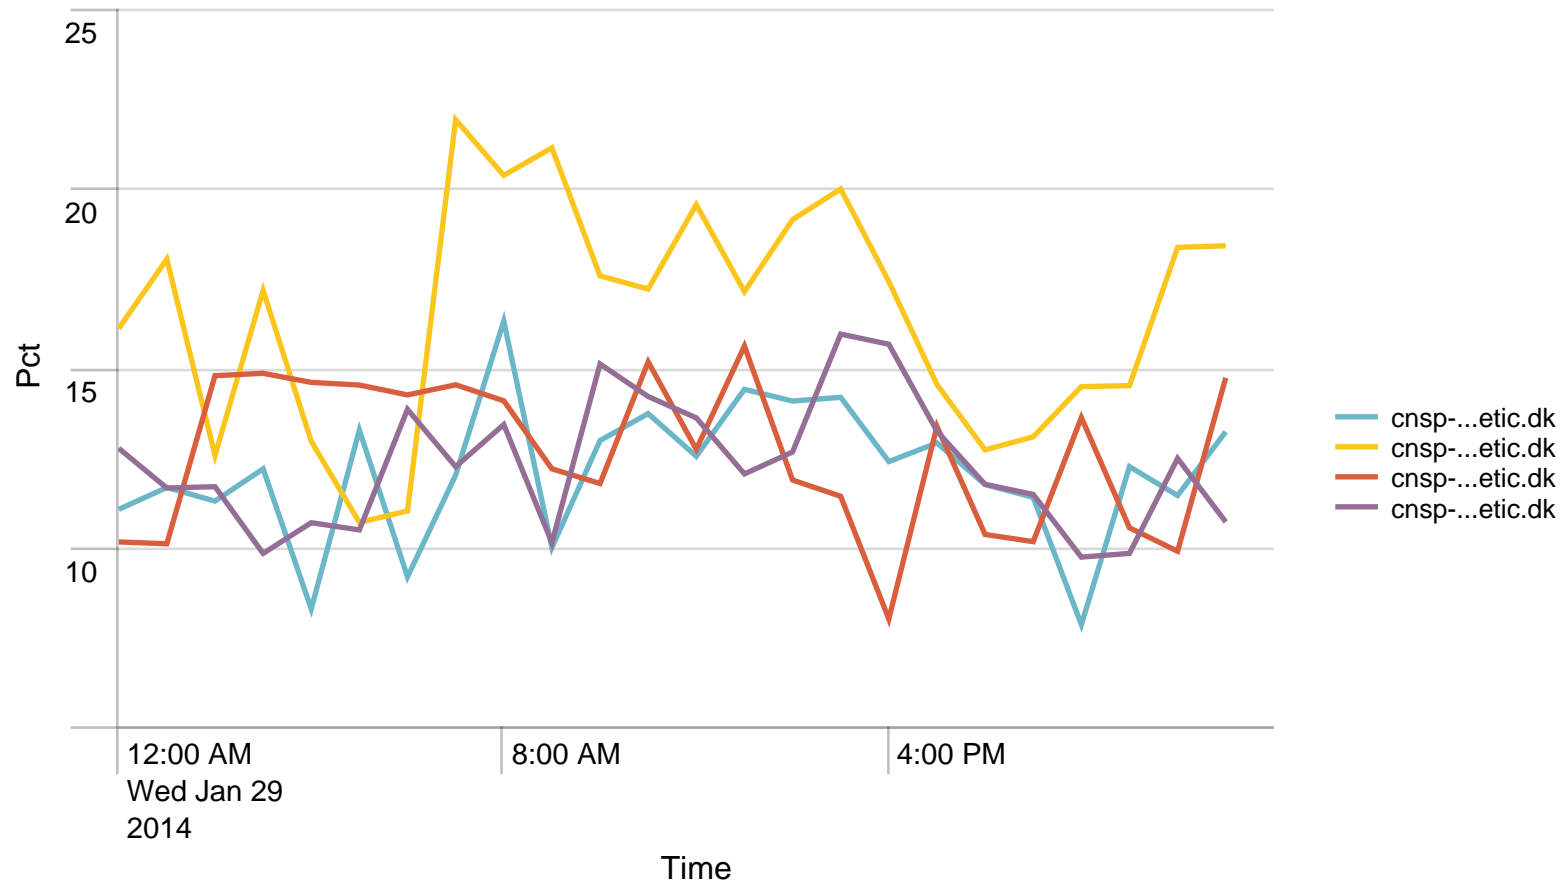

Avg CPU usage/hour - 24 hours