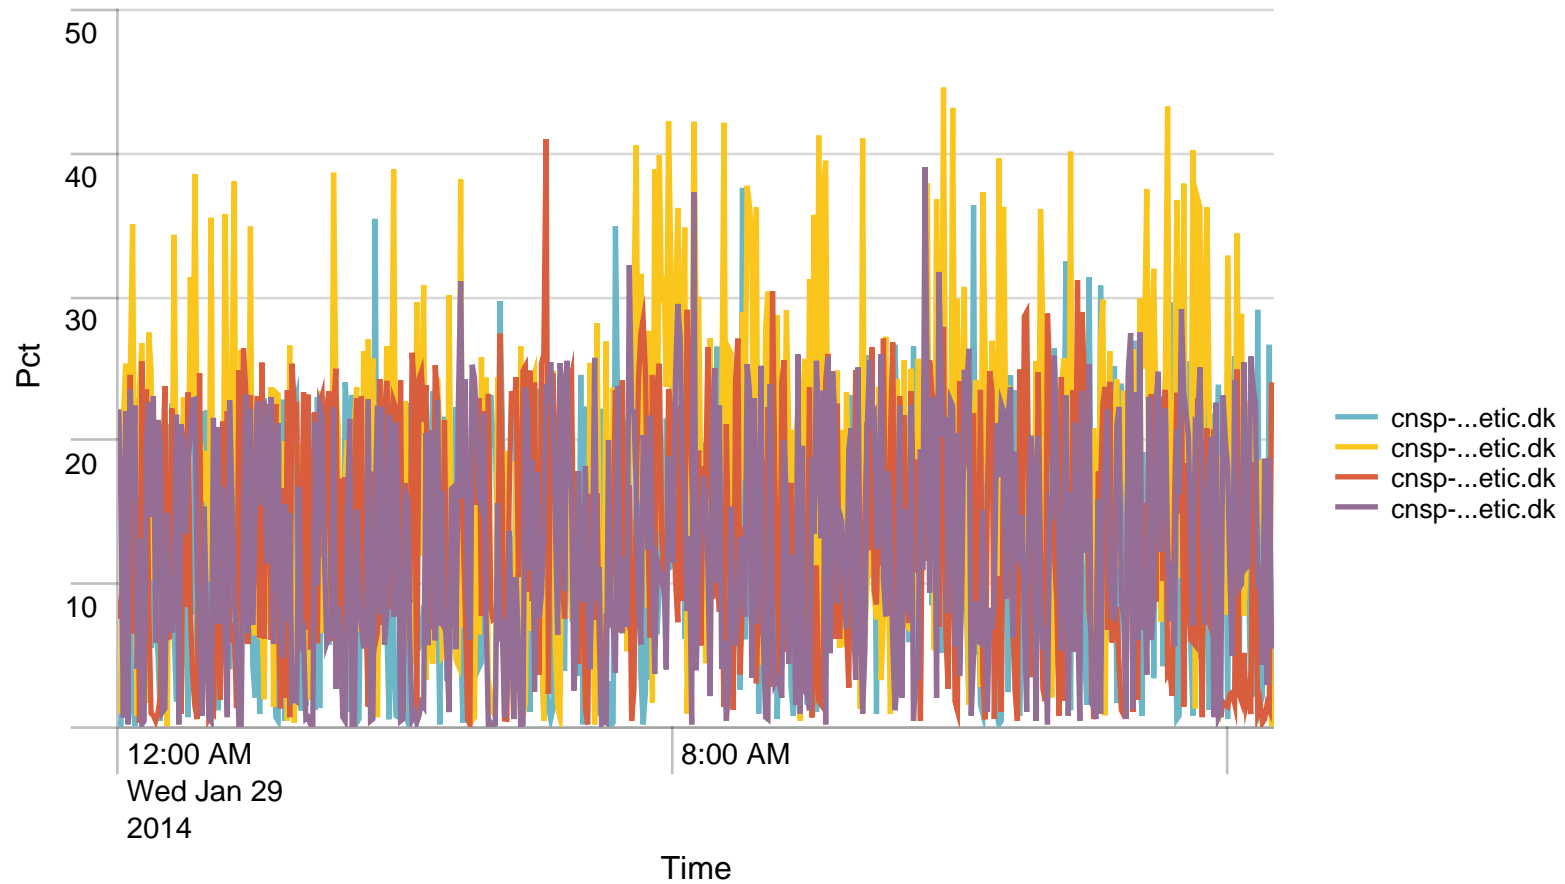

Avg CPU usage/min - 24 hours