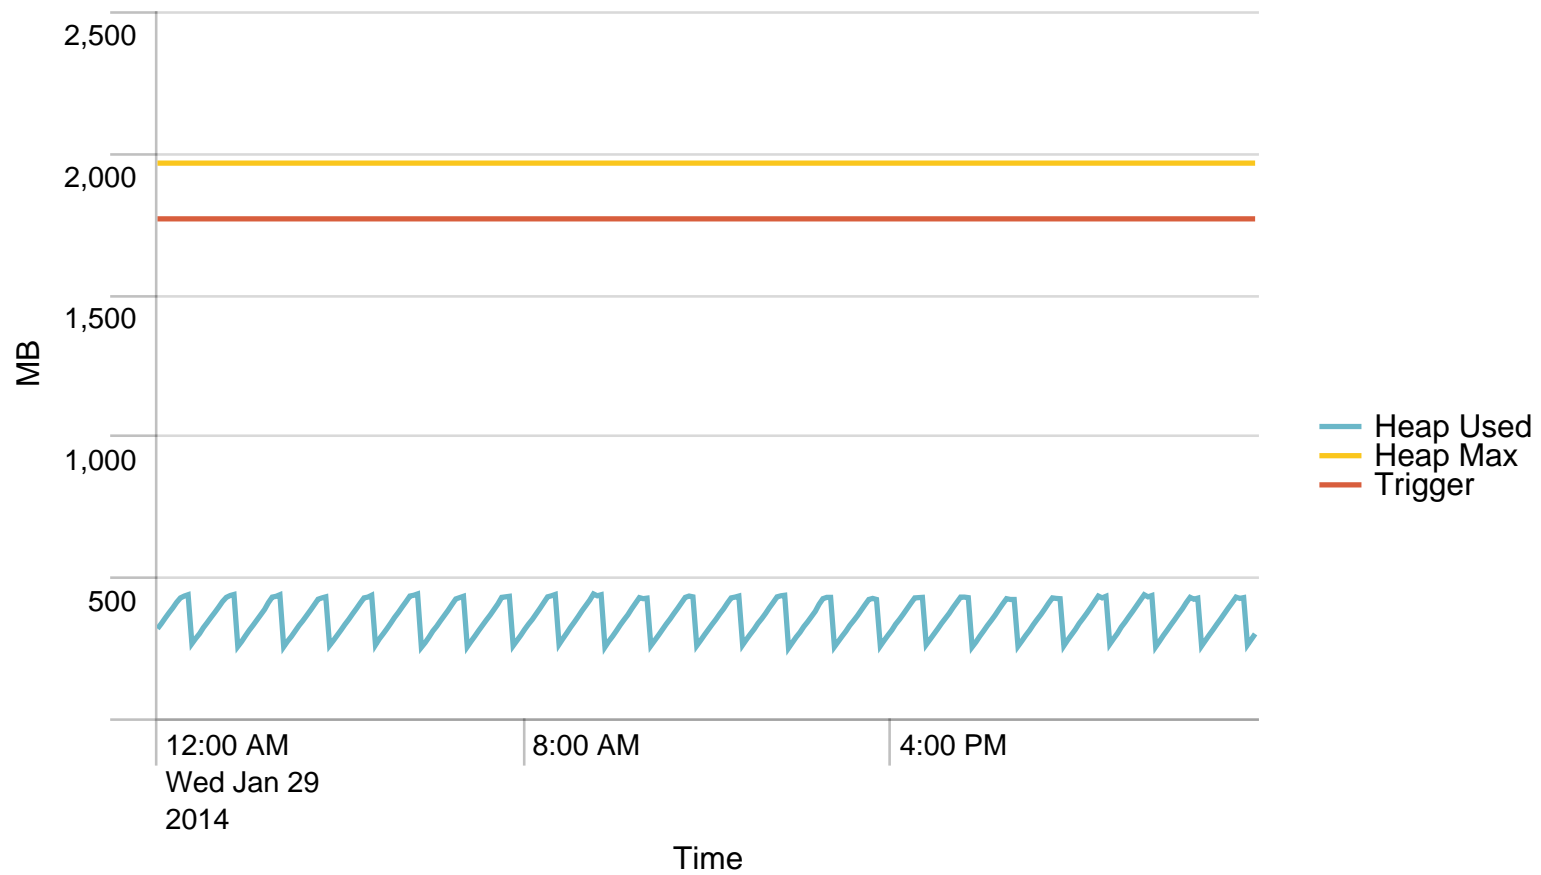

Max Requests / min - 24 hours. Trigger: 864

Alerts - min / last 24 hours

No results found.

Max Requests / last 24 hours. Trigger: 51840

Alerts - hour / last 24 hours

No results found.

Used Heap (MB) / 5 minutes - last 24 hours. Trigger: 90%

Alerts - Memory / last 24 hours

No results found.

Average response time (ms) pr application / 1 minute - past day. Trigger: 5 sec

No results found.

Alerts - responsetime / last 24 hours

No results found.

Average response time (ms) pr application / 1 hour - past day. Trigger: 4 sec