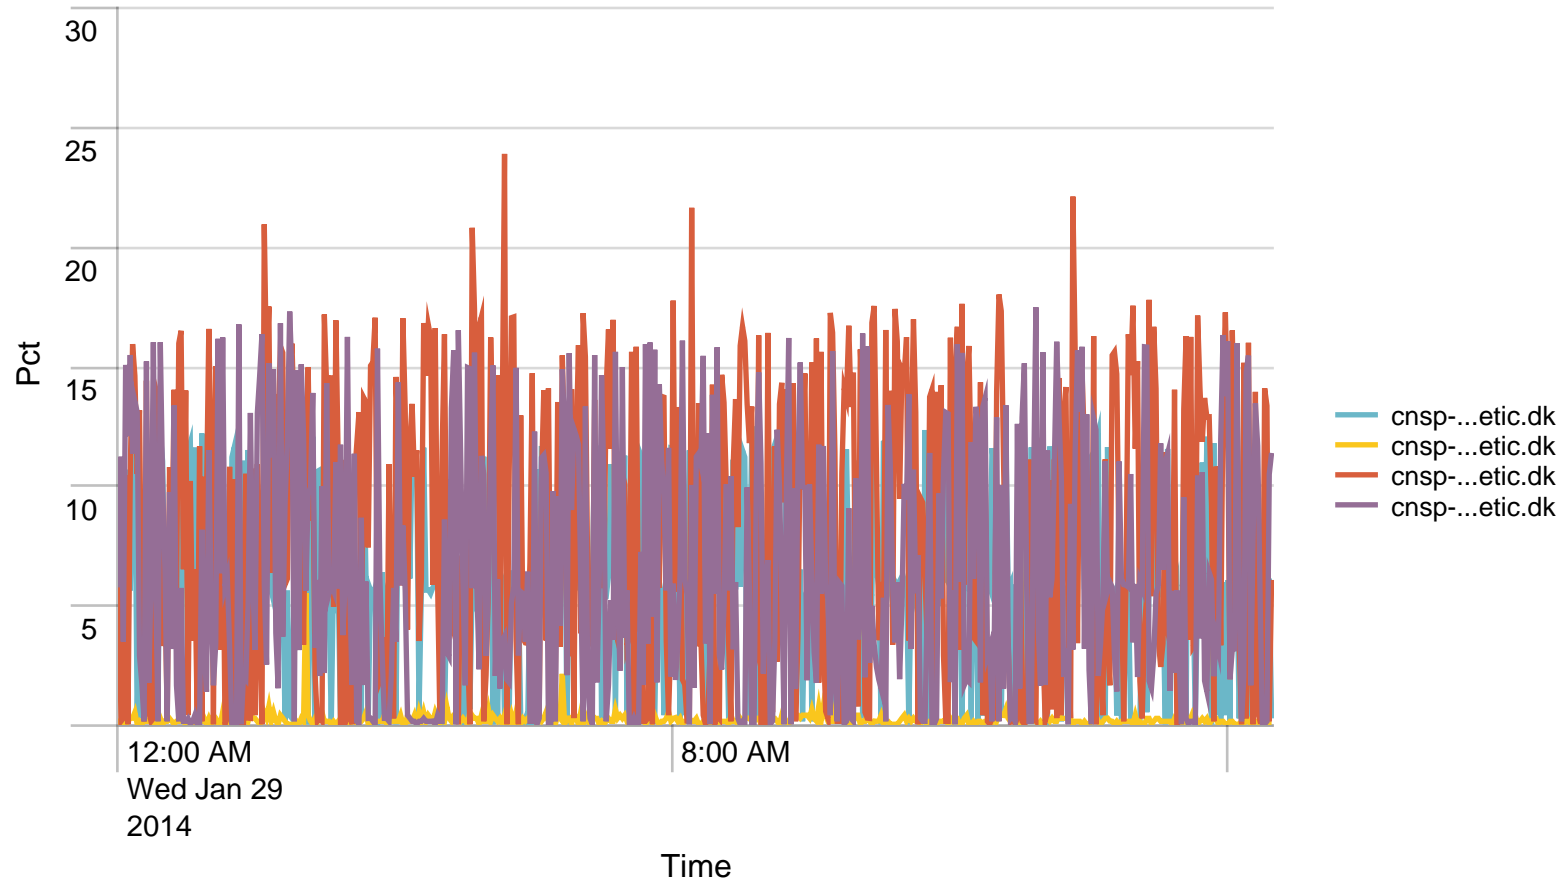

Max Requests / min - 24 hours. Trigger: 864

Alerts - min / last 24 hours

No results found.

Max Requests / last 24 hours. Trigger: 51840

Alerts - hour / last 24 hours

No results found.

Used Heap (MB) / 5 minutes - last 24 hours. Trigger: 90%

Alerts - Memory / last 24 hours

No results found.

Average response time (ms) pr application / 1 minute - past day. Trigger: 5 sec

No results found.

Alerts - responsetime / last 24 hours

No results found.

Average response time (ms) pr application / 1 hour - past day. Trigger: 4 sec

No results found.

Alerts - responsetime / last 24 hours

No results found.

Requests/path/hour - 24 hours

No results found.

Avg CPU usage/min - 24 hours

Avg CPU usage/hour - 24 hours

Alerts - CPU usage / last 24 hours

No results found.

Avg responstimes(ms)/host to SOSIGW - 24 hours

No results found.

Requests RemoteService/hour - 24 hours

No results found.

SoapActions/hour to SOSIGW - 24 hours

No results found.