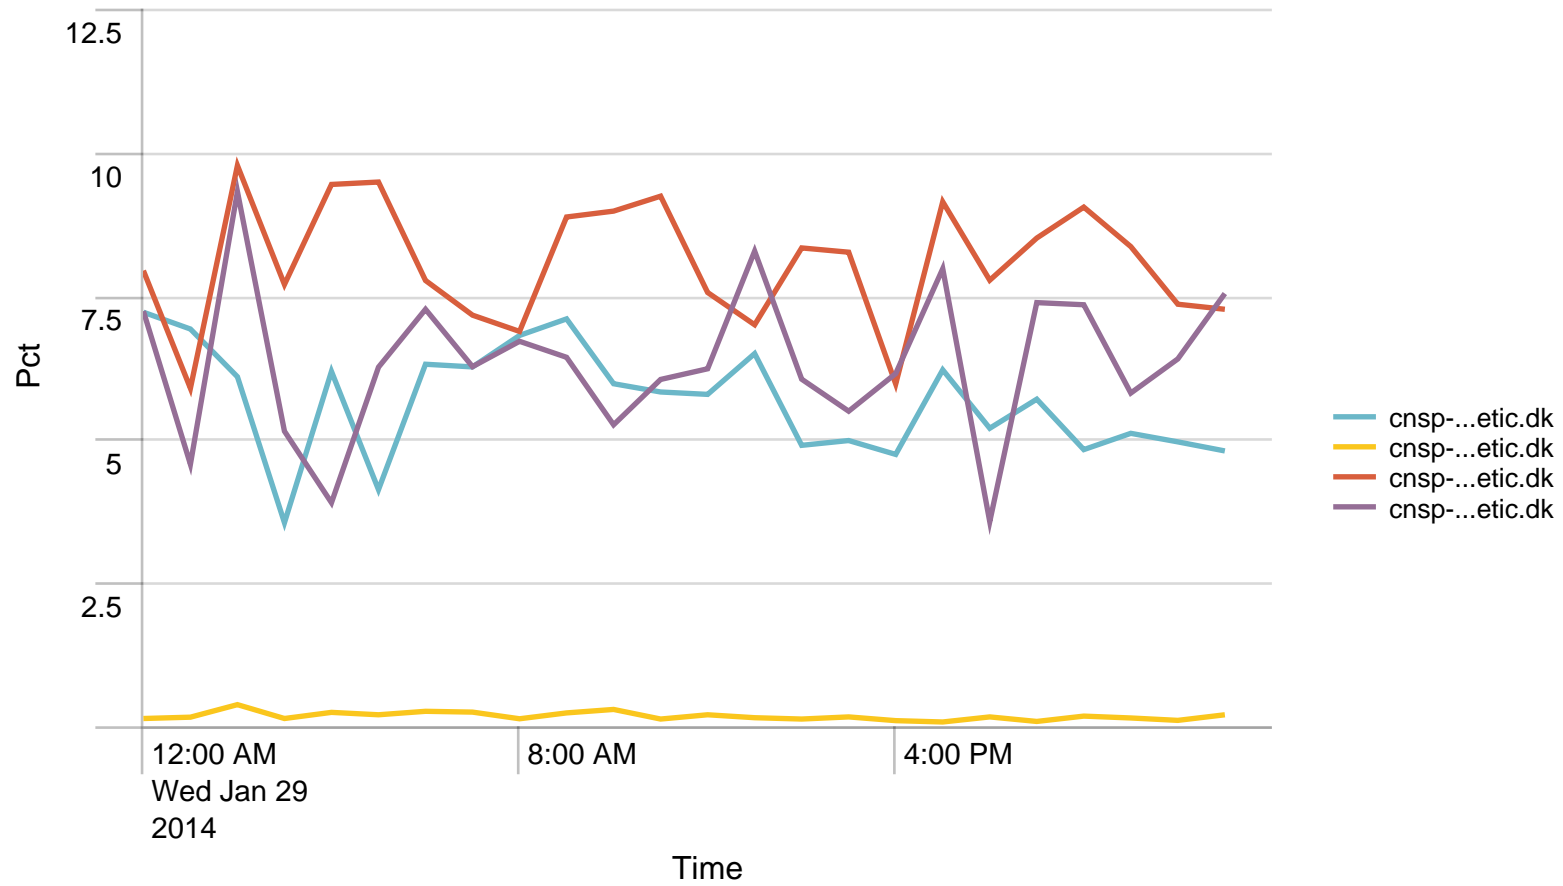

Max Requests / min - 24 hours. Trigger: 864

Alerts - min / last 24 hours

No results found.

Max Requests / last 24 hours. Trigger: 51840

Alerts - hour / last 24 hours

No results found.

Used Heap (MB) / 5 minutes - last 24 hours. Trigger: 90%

Alerts - Memory / last 24 hours

No results found.

Average response time (ms) pr application / 1 minute - past day. Trigger: 5 sec

No results found.

Alerts - responsetime / last 24 hours

No results found.

Average response time (ms) pr application / 1 hour - past day. Trigger: 4 sec

No results found.

Alerts - responsetime / last 24 hours

No results found.

Requests/path/hour - 24 hours

No results found.

Avg CPU usage/min - 24 hours

Avg CPU usage/hour - 24 hours

Alerts - CPU usage / last 24 hours

No results found.

Avg responstimes(ms)/host to SOSIGW - 24 hours

No results found.

Requests RemoteService/hour - 24 hours

No results found.

SoapActions/hour to SOSIGW - 24 hours

No results found.