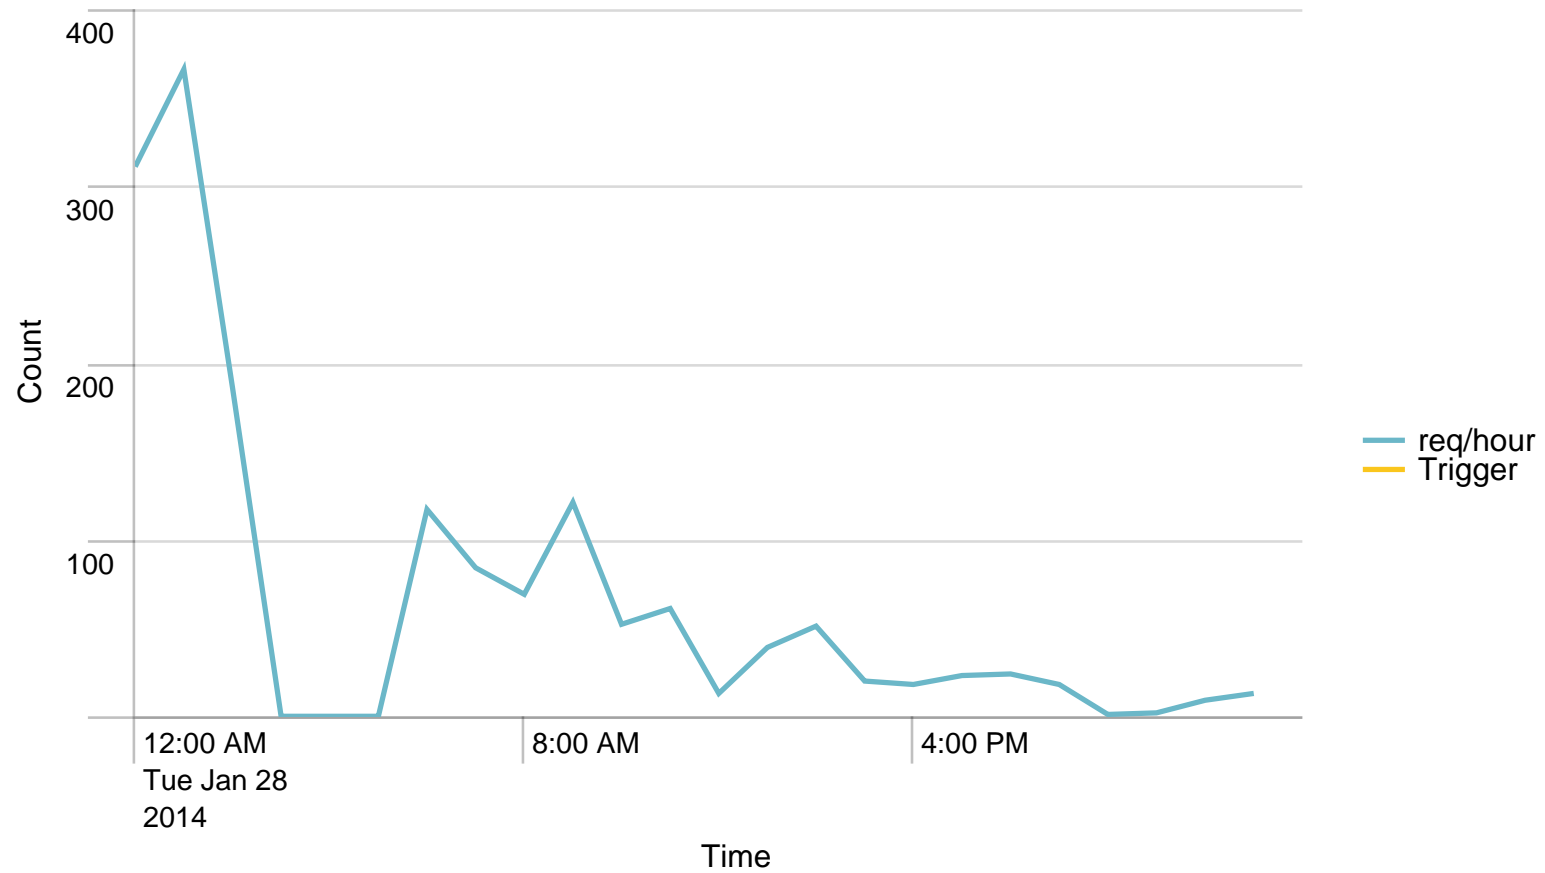

Max Requests / min - 24 hours. Trigger: 38046

Alerts - min / last 24 hours

No results found.

Max Requests / last 24 hours. Trigger: 2282760

Alerts - hour / last 24 hours

No results found.

Average response time (ms) pr application / 1 minute - past day. Trigger: 6

Alerts - responsetime / last 24 hours

No results found.

Average response time (ms) pr application / 1 hour - past day. Trigger: 4

Alerts - responsetime / last 24 hours

No results found.

Requests/path/hour - 24 hours

Avg responstimes(ms)/host - 24 hours

	Time	rh-app03.nspnet.dk	rh-app04.nspnet.dk
1	01/28/2014 00:00:00		70.683871
2	01/28/2014 01:00:00		52.809783
3	01/28/2014 02:00:00		48.118280
4	01/28/2014 03:00:00		
5	01/28/2014 04:00:00		
6	01/28/2014 05:00:00		
7	01/28/2014 06:00:00	111.631579	80.000000
8	01/28/2014 07:00:00	103.414634	53.372093
9	01/28/2014 08:00:00	116.333333	55.363636
10	01/28/2014 09:00:00	106.203390	147.209677
11	01/28/2014 10:00:00	111.111111	86.760000
12	01/28/2014 11:00:00	115.033333	87.225806
13	01/28/2014 12:00:00	64.714286	75.666667
14	01/28/2014 13:00:00	73.047619	116.222222
15	01/28/2014 14:00:00	97.291667	72.074074
16	01/28/2014 15:00:00	66.750000	114.625000
17	01/28/2014 16:00:00	74.666667	54.250000
18	01/28/2014 17:00:00	57.555556	49.642857
19	01/28/2014 18:00:00	32.416667	65.416667
20	01/28/2014 19:00:00	82.111111	35.666667
21	01/28/2014 20:00:00	30.000000	
22	01/28/2014 21:00:00	39.000000	39.000000
23	01/28/2014 22:00:00	31.200000	90.750000
24	01/28/2014 23:00:00	34.571429	36.000000