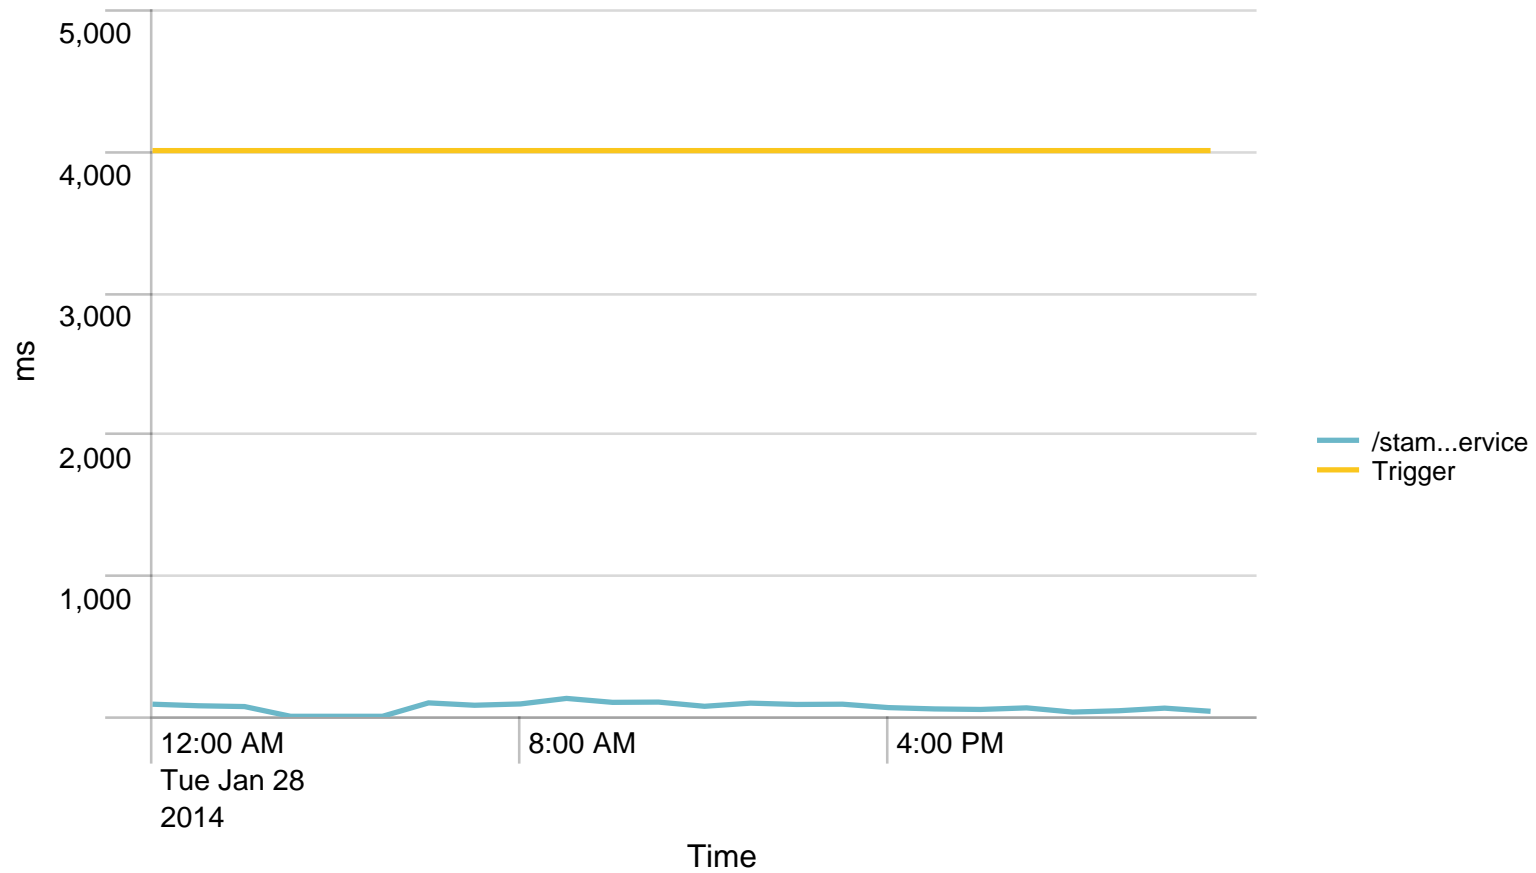

Max Requests / min - 24 hours. Trigger: 38046

Alerts - min / last 24 hours

No results found.

Max Requests / last 24 hours. Trigger: 2282760

Alerts - hour / last 24 hours

No results found.

Average response time (ms) pr application / 1 minute - past day. Trigger: 6

Alerts - responsetime / last 24 hours

No results found.

Average response time (ms) pr application / 1 hour - past day. Trigger: 4

Alerts - responsetime / last 24 hours

No results found.

Requests/path/hour - 24 hours

Avg responstimes(ms)/host - 24 hours

	Time	rh-app03.nspnet.dk	rh-app04.nspnet.dk
1	01/28/2014 00:00:00		70.683871
2	01/28/2014 01:00:00		52.809783
3	01/28/2014 02:00:00		48.118280
4	01/28/2014 03:00:00		
5	01/28/2014 04:00:00		
6	01/28/2014 05:00:00		
7	01/28/2014 06:00:00	111.631579	80.000000
8	01/28/2014 07:00:00	103.414634	53.372093
9	01/28/2014 08:00:00	116.333333	55.363636
10	01/28/2014 09:00:00	106.203390	147.209677
11	01/28/2014 10:00:00	111.111111	86.760000
12	01/28/2014 11:00:00	115.033333	87.225806
13	01/28/2014 12:00:00	64.714286	75.666667
14	01/28/2014 13:00:00	73.047619	116.222222
15	01/28/2014 14:00:00	97.291667	72.074074
16	01/28/2014 15:00:00	66.750000	114.625000
17	01/28/2014 16:00:00	74.666667	54.250000
18	01/28/2014 17:00:00	57.555556	49.642857
19	01/28/2014 18:00:00	32.416667	65.416667
20	01/28/2014 19:00:00	82.111111	35.666667
21	01/28/2014 20:00:00	30.000000	
22	01/28/2014 21:00:00	39.000000	39.000000
23	01/28/2014 22:00:00	31.200000	90.750000
24	01/28/2014 23:00:00	34.571429	36.000000