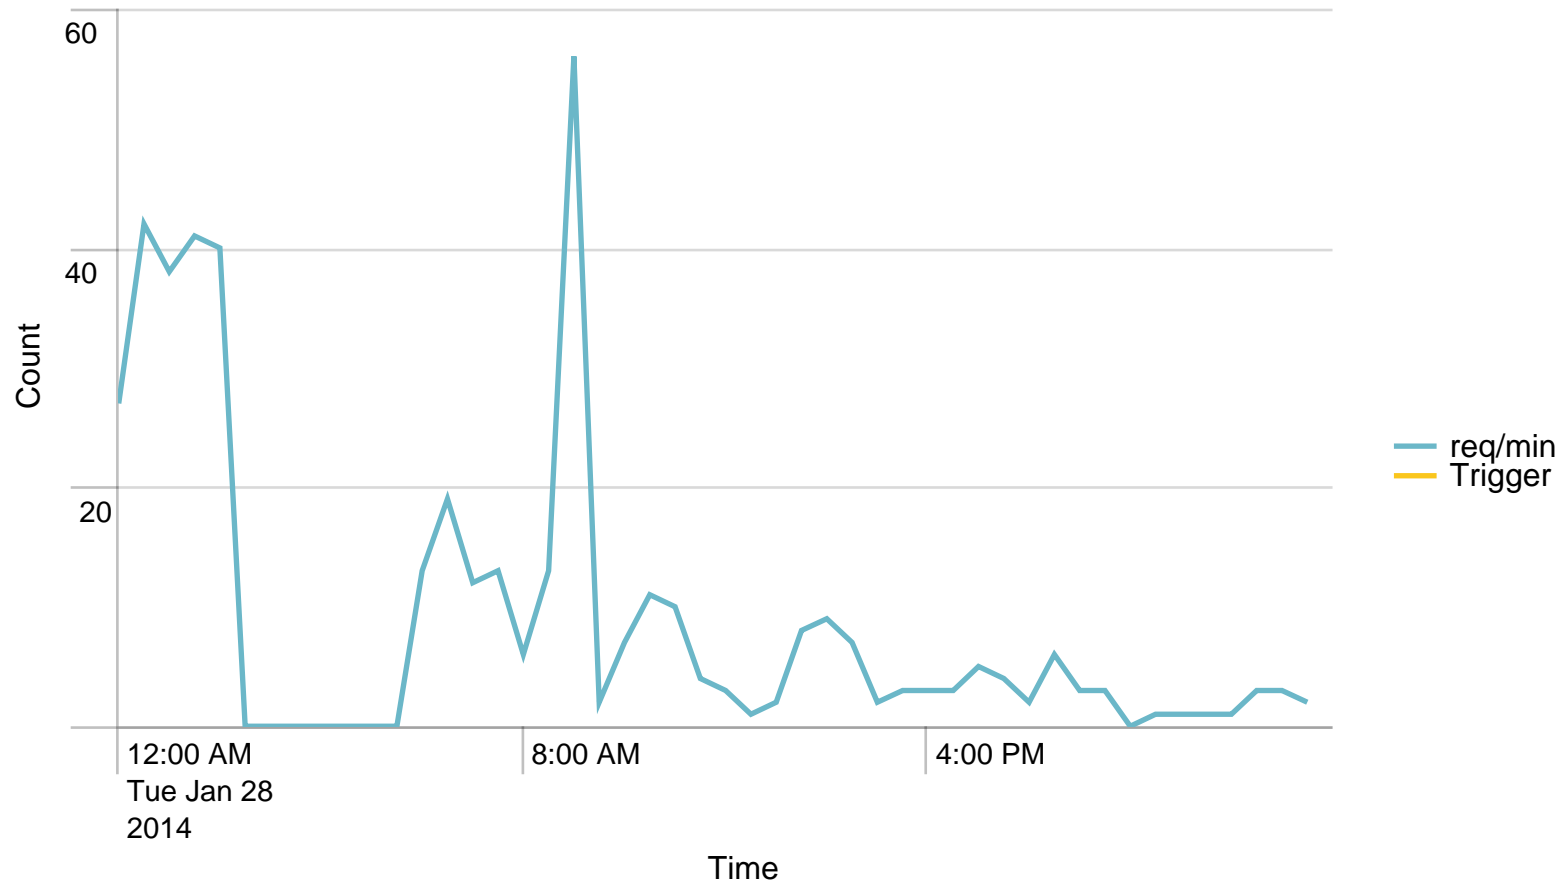

Max Requests / min - 24 hours. Trigger: 38046

Alerts - min / last 24 hours

No results found.

Max Requests / last 24 hours. Trigger: 2282760

Alerts - hour / last 24 hours

No results found.

Average response time (ms) pr application / 1 minute - past day. Trigger: 6

Alerts - responsetime / last 24 hours

No results found.

Average response time (ms) pr application / 1 hour - past day. Trigger: 4

Alerts - responsetime / last 24 hours

No results found.

Requests/path/hour - 24 hours

Avg responstimes(ms)/host - 24 hours

	Time	rh-app03.nspnet.dk	rh-app04.nspnet.dk
1	01/28/2014 00:00:00		70.683871
2	01/28/2014 01:00:00		52.809783
3	01/28/2014 02:00:00		48.118280
4	01/28/2014 03:00:00		
5	01/28/2014 04:00:00		
6	01/28/2014 05:00:00		
7	01/28/2014 06:00:00	111.631579	80.000000
8	01/28/2014 07:00:00	103.414634	53.372093
9	01/28/2014 08:00:00	116.333333	55.363636
10	01/28/2014 09:00:00	106.203390	147.209677
11	01/28/2014 10:00:00	111.111111	86.760000
12	01/28/2014 11:00:00	115.033333	87.225806
13	01/28/2014 12:00:00	64.714286	75.666667
14	01/28/2014 13:00:00	73.047619	116.222222
15	01/28/2014 14:00:00	97.291667	72.074074
16	01/28/2014 15:00:00	66.750000	114.625000
17	01/28/2014 16:00:00	74.666667	54.250000
18	01/28/2014 17:00:00	57.555556	49.642857
19	01/28/2014 18:00:00	32.416667	65.416667
20	01/28/2014 19:00:00	82.111111	35.666667
21	01/28/2014 20:00:00	30.000000	
22	01/28/2014 21:00:00	39.000000	39.000000
23	01/28/2014 22:00:00	31.200000	90.750000
24	01/28/2014 23:00:00	34.571429	36.000000