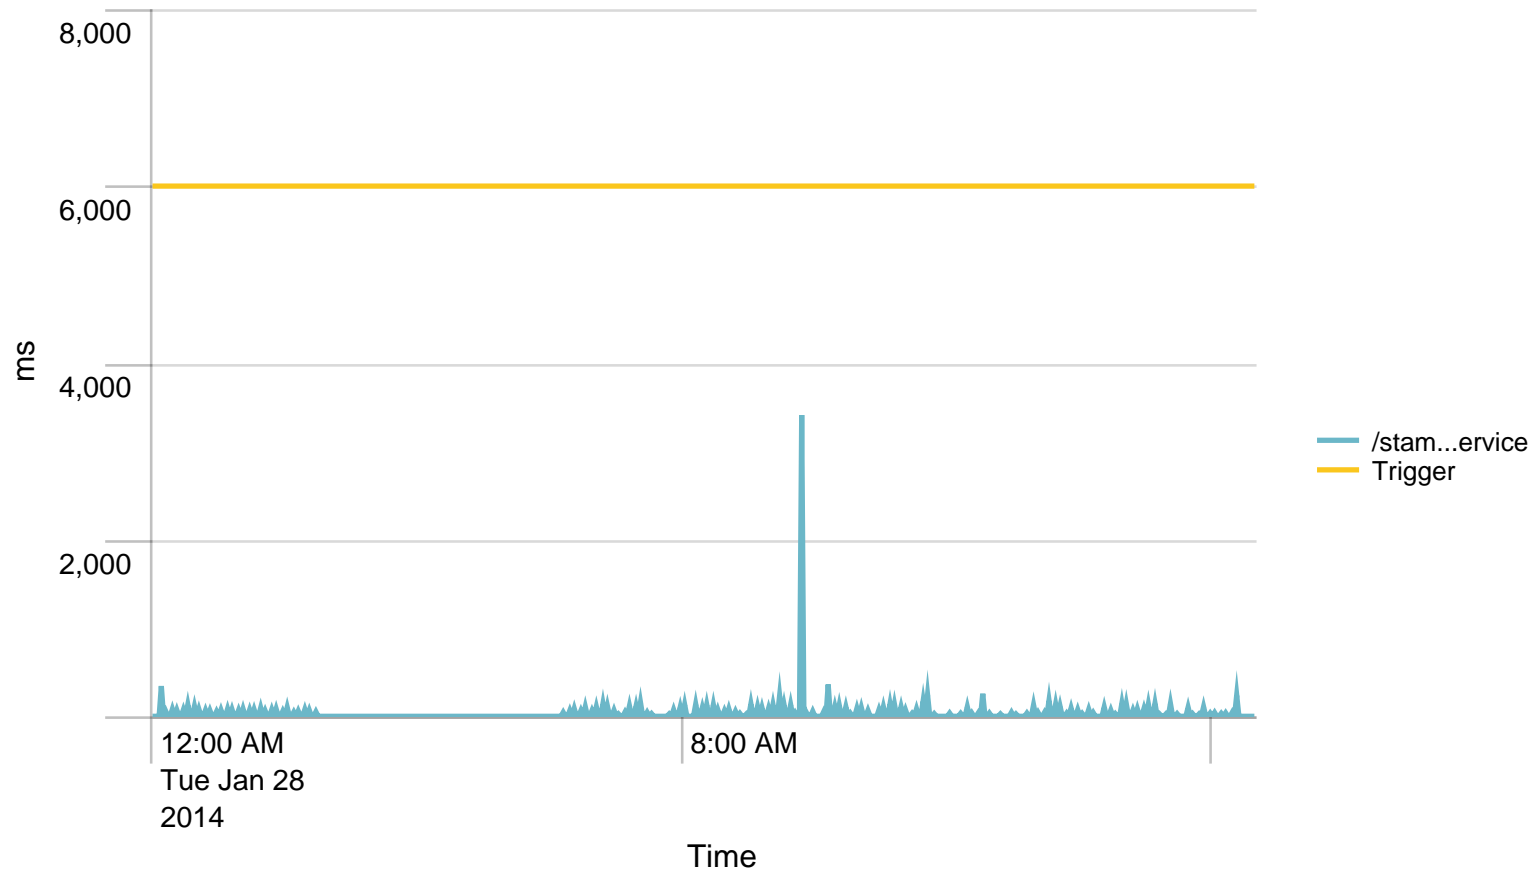

Max Requests / min - 24 hours. Trigger: 38046

Alerts - min / last 24 hours

No results found.

Max Requests / last 24 hours. Trigger: 2282760

Alerts - hour / last 24 hours

No results found.

Average response time (ms) pr application / 1 minute - past day. Trigger: 6

Alerts - responsetime / last 24 hours

No results found.

Average response time (ms) pr application / 1 hour - past day. Trigger: 4

Alerts - responsetime / last 24 hours

No results found.

Requests/path/hour - 24 hours

Avg responstimes(ms)/host - 24 hours

	Time	rh-app03.nspnet.dk	rh-app04.nspnet.dk
1	01/28/2014 00:00:00		70.683871
2	01/28/2014 01:00:00		52.809783
3	01/28/2014 02:00:00		48.118280
4	01/28/2014 03:00:00		
5	01/28/2014 04:00:00		
6	01/28/2014 05:00:00		
7	01/28/2014 06:00:00	111.631579	80.000000
8	01/28/2014 07:00:00	103.414634	53.372093
9	01/28/2014 08:00:00	116.333333	55.363636
10	01/28/2014 09:00:00	106.203390	147.209677
11	01/28/2014 10:00:00	111.111111	86.760000
12	01/28/2014 11:00:00	115.033333	87.225806
13	01/28/2014 12:00:00	64.714286	75.666667
14	01/28/2014 13:00:00	73.047619	116.222222
15	01/28/2014 14:00:00	97.291667	72.074074
16	01/28/2014 15:00:00	66.750000	114.625000
17	01/28/2014 16:00:00	74.666667	54.250000
18	01/28/2014 17:00:00	57.555556	49.642857
19	01/28/2014 18:00:00	32.416667	65.416667
20	01/28/2014 19:00:00	82.111111	35.666667
21	01/28/2014 20:00:00	30.000000	
22	01/28/2014 21:00:00	39.000000	39.000000
23	01/28/2014 22:00:00	31.200000	90.750000
24	01/28/2014 23:00:00	34.571429	36.000000