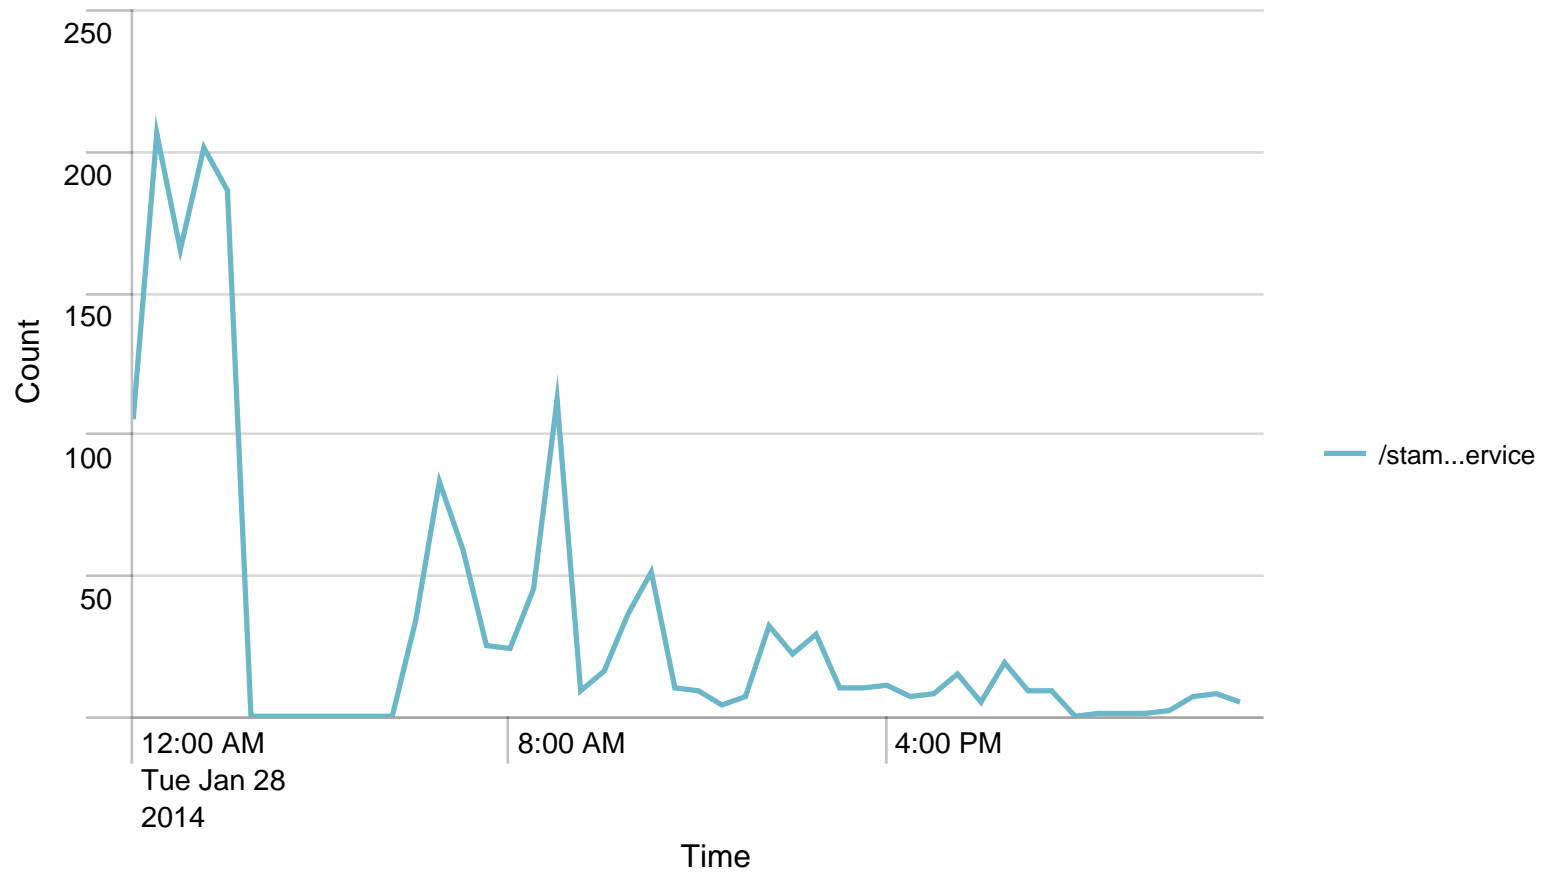

Max Requests / min - 24 hours. Trigger: 38046

Alerts - min / last 24 hours

No results found.

Max Requests / last 24 hours. Trigger: 2282760

Alerts - hour / last 24 hours

No results found.

Average response time (ms) pr application / 1 minute - past day. Trigger: 6

Alerts - responsetime / last 24 hours

No results found.

Average response time (ms) pr application / 1 hour - past day. Trigger: 4

Alerts - responsetime / last 24 hours

No results found.

Requests/path/hour - 24 hours

Avg responstimes(ms)/host - 24 hours

	Time	rh-app03.nspnet.dk	rh-app04.nspnet.dk
1	01/28/2014 00:00:00		70.683871
2	01/28/2014 01:00:00		52.809783
3	01/28/2014 02:00:00		48.118280
4	01/28/2014 03:00:00		
5	01/28/2014 04:00:00		
6	01/28/2014 05:00:00		
7	01/28/2014 06:00:00	111.631579	80.000000
8	01/28/2014 07:00:00	103.414634	53.372093
9	01/28/2014 08:00:00	116.333333	55.363636
10	01/28/2014 09:00:00	106.203390	147.209677
11	01/28/2014 10:00:00	111.111111	86.760000
12	01/28/2014 11:00:00	115.033333	87.225806
13	01/28/2014 12:00:00	64.714286	75.666667
14	01/28/2014 13:00:00	73.047619	116.222222
15	01/28/2014 14:00:00	97.291667	72.074074
16	01/28/2014 15:00:00	66.750000	114.625000
17	01/28/2014 16:00:00	74.666667	54.250000
18	01/28/2014 17:00:00	57.555556	49.642857
19	01/28/2014 18:00:00	32.416667	65.416667
20	01/28/2014 19:00:00	82.111111	35.666667
21	01/28/2014 20:00:00	30.000000	
22	01/28/2014 21:00:00	39.000000	39.000000
23	01/28/2014 22:00:00	31.200000	90.750000
24	01/28/2014 23:00:00	34.571429	36.000000