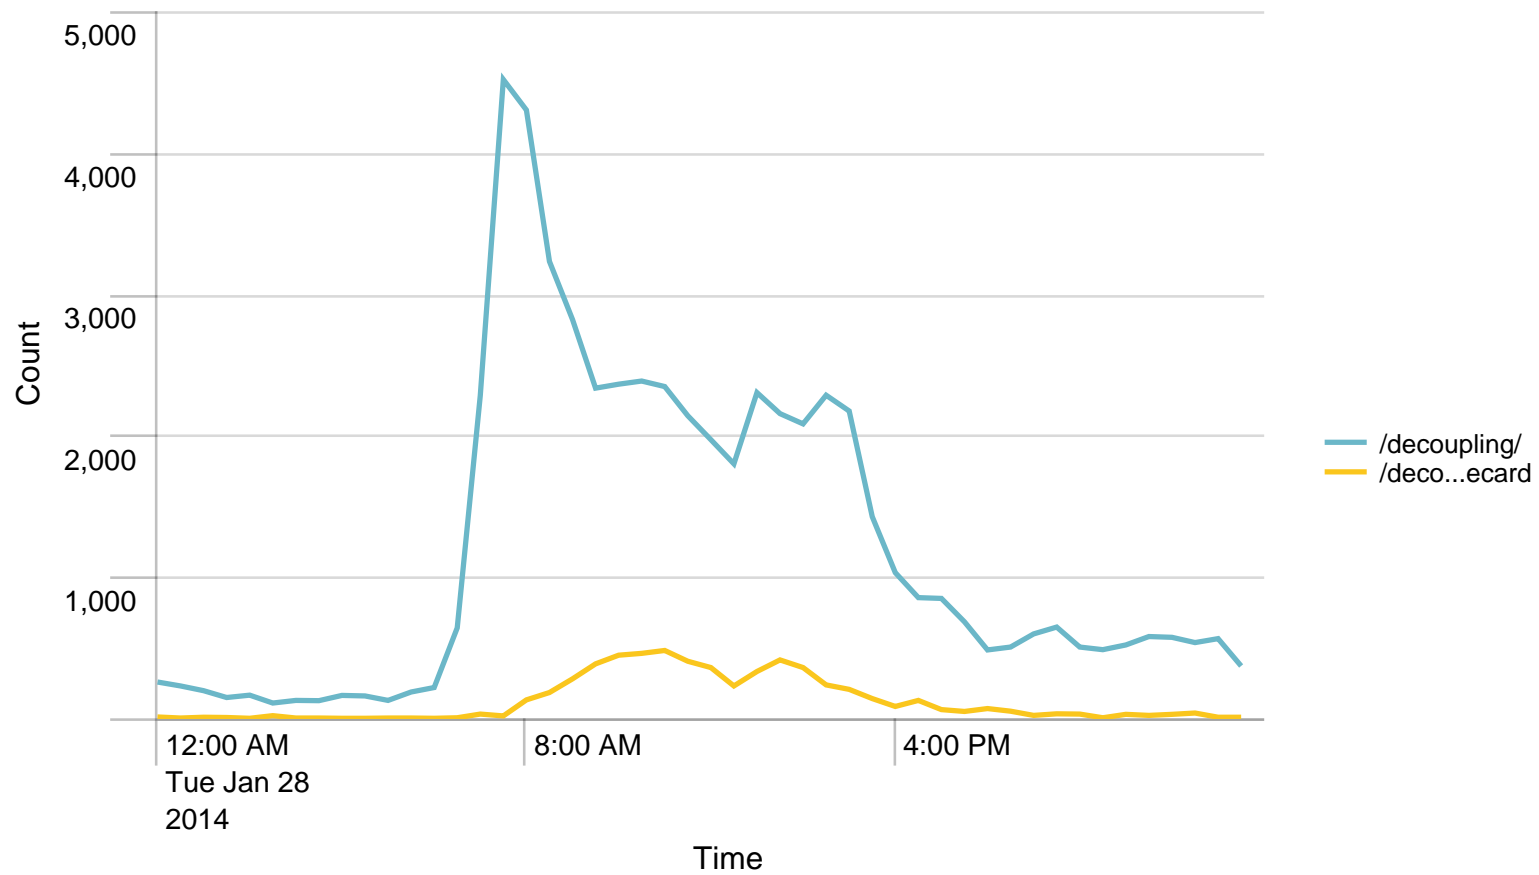

Max Requests / min - 24 hours. Trigger: 88182

Alerts - min / last 24 hours

No results found.

Max Requests / last 24 hours. Trigger: 5290920

Alerts - hour / last 24 hours

No results found.

Average response time (ms) pr application / 1 minute - past day. Trigger: 8 sec

Alerts - responsetime / last 24 hours

No results found.

Average response time (ms) pr application / 1 hour - past day. Trigger: 5 sec

Alerts - responsetime / last 24 hours

No results found.

Requests/path/hour - 24 hours

Avg CPU usage/min - 24 hours

Avg CPU usage/hour - 24 hours

Alerts - CPU usage / last 24 hours

No results found.

Average response time DCCservice call / 1 hour - past day

No results found.

Avg responstimes(ms)/host to DCC - 24 hours

	Time	rm-app03.nspnet.dk	rm-app04.nspnet.dk
1	01/28/2014 00:00:00		113.024490
2	01/28/2014 01:00:00		102.734463
3	01/28/2014 02:00:00		121.783217
4	01/28/2014 03:00:00		124.574803
5	01/28/2014 04:00:00		76.113924
6	01/28/2014 05:00:00		84.480519
7	01/28/2014 06:00:00		88.679335
8	01/28/2014 07:00:00		92.304109
9	01/28/2014 08:00:00		101.735860
10	01/28/2014 09:00:00		125.398519
11	01/28/2014 10:00:00		148.136894
12	01/28/2014 11:00:00		145.718315
13	01/28/2014 12:00:00		127.889859
14	01/28/2014 13:00:00		131.963299
15	01/28/2014 14:00:00		119.649228
16	01/28/2014 15:00:00		107.399787
17	01/28/2014 16:00:00		128.753680
18	01/28/2014 17:00:00		120.017722