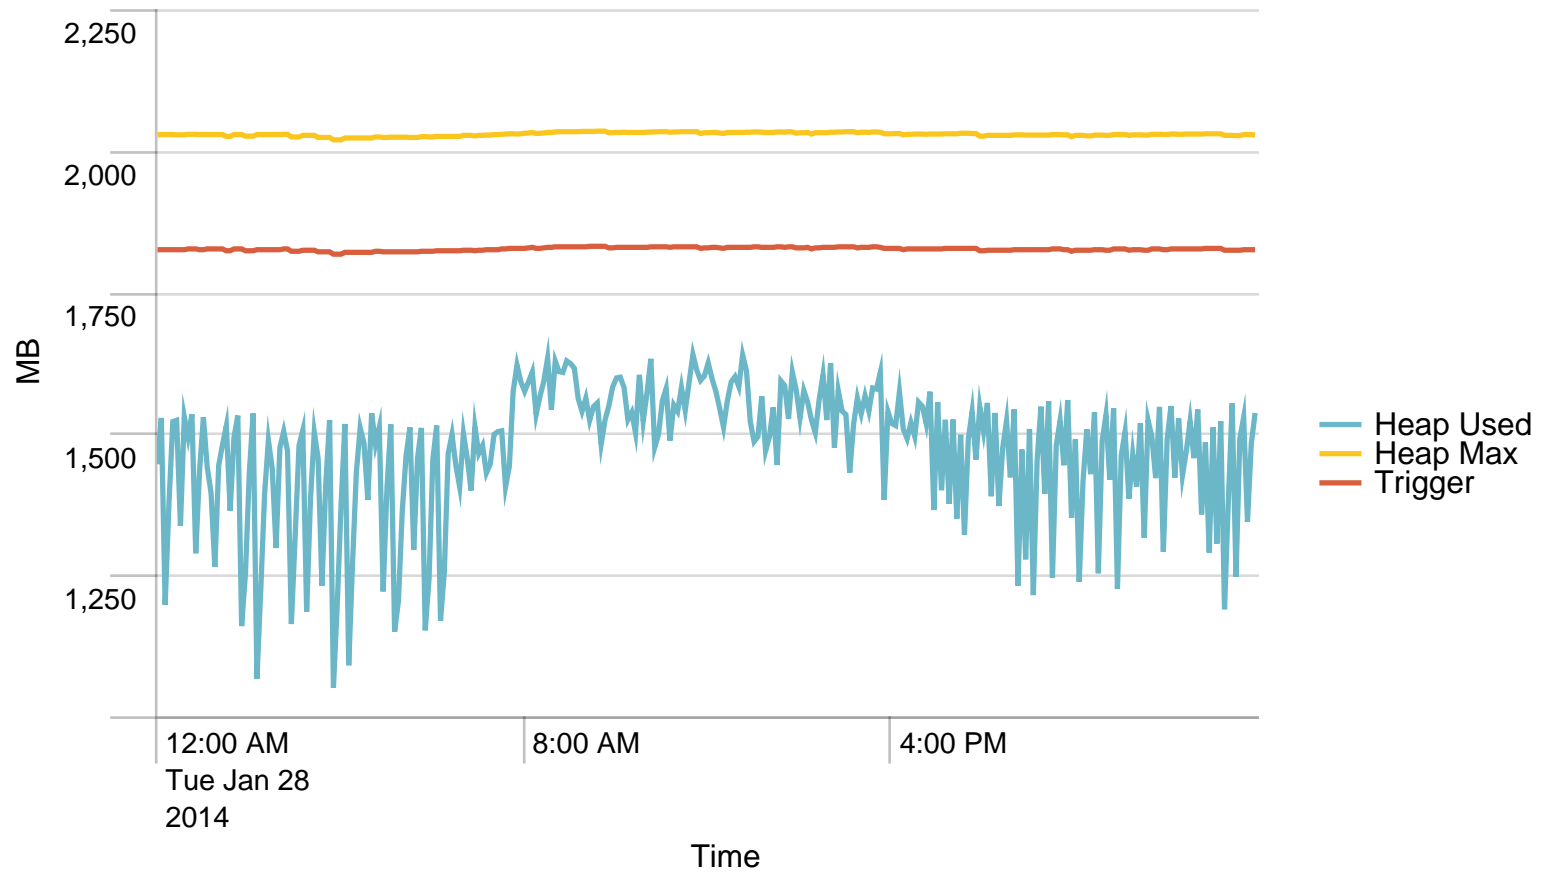

Max Requests / min - 24 hours. Trigger: 864

Alerts - min / last 24 hours

No results found.

Max Requests / last 24 hours. Trigger: 51840

Alerts - hour / last 24 hours

No results found.

Used Heap (MB) / 5 minutes - last 24 hours. Trigger: 90%

Alerts - Memory / last 24 hours

No results found.

Average response time (ms) pr application / 1 minute - past day. Trigger: 5 sec

Alerts - responsetime / last 24 hours

No results found.

Average response time (ms) pr application / 1 hour - past day. Trigger: 4 sec

Alerts - responsetime / last 24 hours

No results found.

Requests/path/hour - 24 hours

Avg CPU usage/min - 24 hours

Avg CPU usage/hour - 24 hours

Alerts - CPU usage / last 24 hours

No results found.

Avg responstimes(ms)/host to SOSIGW - 24 hours

	Time	rm-app03.nspnet.dk	rm-app04.nspnet.dk
1	01/28/2014 00:00:00		72.910204 104.265306
2	01/28/2014 01:00:00		111.310734 94.694915
3	01/28/2014 02:00:00		100.591549 106.181818
4	01/28/2014 03:00:00		75.165354 113.322835
5	01/28/2014 04:00:00		79.647799 65.139241
6	01/28/2014 05:00:00		84.116883 76.935065
7	01/28/2014 06:00:00		84.260241 78.444181
8	01/28/2014 07:00:00		77.413176 84.793861
9	01/28/2014 08:00:00		82.466193 91.887486
10	01/28/2014 09:00:00		109.765234 114.661607
11	01/28/2014 10:00:00		124.512665 138.005251
12	01/28/2014 11:00:00		129.864897 134.421534
13	01/28/2014 12:00:00		106.942912 119.997090
14	01/28/2014 13:00:00		114.163383 119.517298
15	01/28/2014 14:00:00		105.911966 110.010734
16	01/28/2014 15:00:00		104.166398 96.948827
17	01/28/2014 16:00:00		101.517344 117.903827
18	01/28/2014 17:00:00		102.301887 111.968314
19	01/28/2014 18:00:00		110.029520 141.765138
20	01/28/2014 19:00:00		101.794258 91.300319
21	01/28/2014 20:00:00		92.697813 102.232465
22	01/28/2014 21:00:00		115.896797 89.729537
23	01/28/2014 22:00:00		98.548611 125.886364