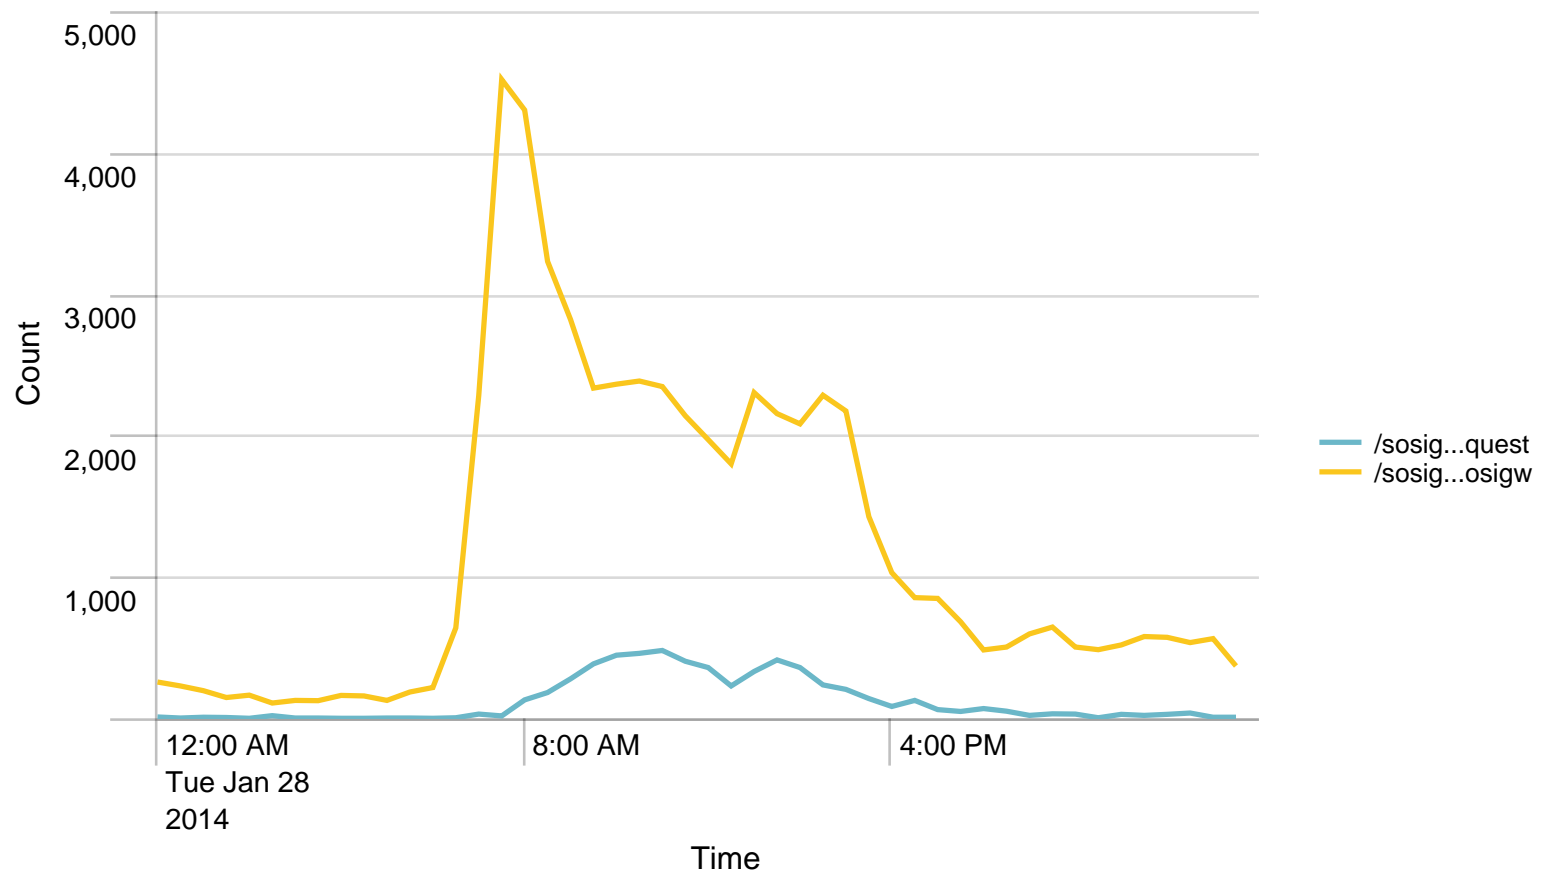

Max Requests / min - 24 hours. Trigger: 864

Alerts - min / last 24 hours

No results found.

Max Requests / last 24 hours. Trigger: 51840

Alerts - hour / last 24 hours

No results found.

Used Heap (MB) / 5 minutes - last 24 hours. Trigger: 90%

Alerts - Memory / last 24 hours

No results found.

Average response time (ms) pr application / 1 minute - past day. Trigger: 5 sec

Alerts - responsetime / last 24 hours

No results found.

Average response time (ms) pr application / 1 hour - past day. Trigger: 4 sec

Alerts - responsetime / last 24 hours

No results found.

Requests/path/hour - 24 hours

Avg CPU usage/min - 24 hours

Avg CPU usage/hour - 24 hours

Alerts - CPU usage / last 24 hours

No results found.

Avg responstimes(ms)/host to SOSIGW - 24 hours

	Time	rm-app03.nspnet.dk	rm-app04.nspnet.dk
1	01/28/2014 00:00:00		72.910204 104.265306
2	01/28/2014 01:00:00		111.310734 94.694915
3	01/28/2014 02:00:00		100.591549 106.181818
4	01/28/2014 03:00:00		75.165354 113.322835
5	01/28/2014 04:00:00		79.647799 65.139241
6	01/28/2014 05:00:00		84.116883 76.935065
7	01/28/2014 06:00:00		84.260241 78.444181
8	01/28/2014 07:00:00		77.413176 84.793861
9	01/28/2014 08:00:00		82.466193 91.887486
10	01/28/2014 09:00:00		109.765234 114.661607
11	01/28/2014 10:00:00		124.512665 138.005251
12	01/28/2014 11:00:00		129.864897 134.421534
13	01/28/2014 12:00:00		106.942912 119.997090
14	01/28/2014 13:00:00		114.163383 119.517298
15	01/28/2014 14:00:00		105.911966 110.010734
16	01/28/2014 15:00:00		104.166398 96.948827
17	01/28/2014 16:00:00		101.517344 117.903827
18	01/28/2014 17:00:00		102.301887 111.968314
19	01/28/2014 18:00:00		110.029520 141.765138
20	01/28/2014 19:00:00		101.794258 91.300319
21	01/28/2014 20:00:00		92.697813 102.232465
22	01/28/2014 21:00:00		115.896797 89.729537
23	01/28/2014 22:00:00		98.548611 125.886364