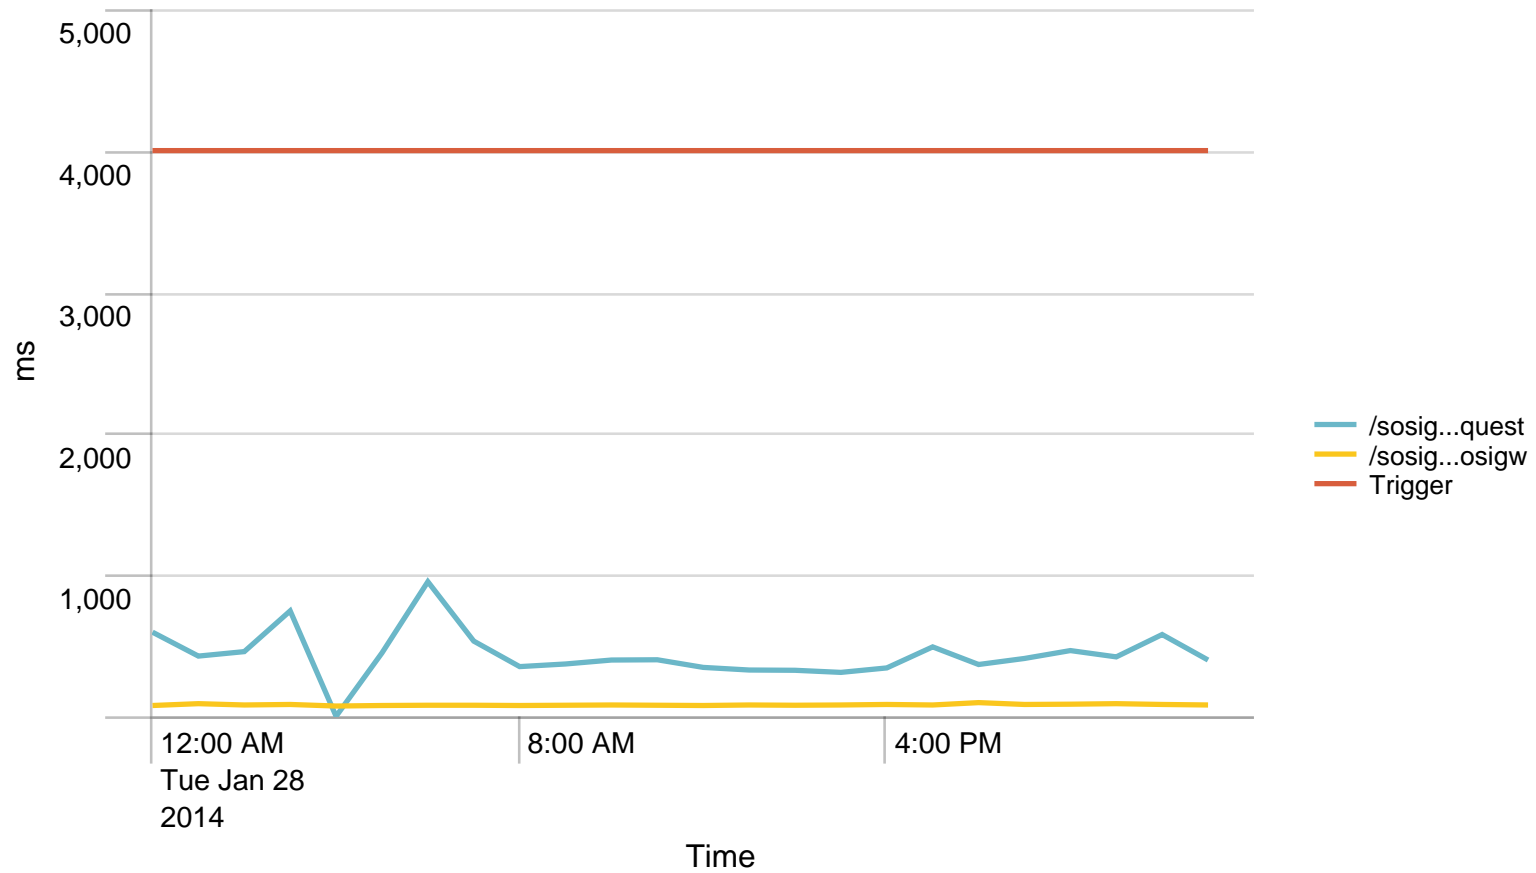

Max Requests / min - 24 hours. Trigger: 864

Alerts - min / last 24 hours

No results found.

Max Requests / last 24 hours. Trigger: 51840

Alerts - hour / last 24 hours

No results found.

Used Heap (MB) / 5 minutes - last 24 hours. Trigger: 90%

Alerts - Memory / last 24 hours

No results found.

Average response time (ms) pr application / 1 minute - past day. Trigger: 5 sec

Alerts - responsetime / last 24 hours

No results found.

Average response time (ms) pr application / 1 hour - past day. Trigger: 4 sec

Alerts - responsetime / last 24 hours

No results found.

Requests/path/hour - 24 hours

Avg CPU usage/min - 24 hours

Avg CPU usage/hour - 24 hours

Alerts - CPU usage / last 24 hours

No results found.

Avg responstimes(ms)/host to SOSIGW - 24 hours

	Time	rm-app03.nspnet.dk	rm-app04.nspnet.dk
1	01/28/2014 00:00:00		72.910204 104.265306
2	01/28/2014 01:00:00		111.310734 94.694915
3	01/28/2014 02:00:00		100.591549 106.181818
4	01/28/2014 03:00:00		75.165354 113.322835
5	01/28/2014 04:00:00		79.647799 65.139241
6	01/28/2014 05:00:00		84.116883 76.935065
7	01/28/2014 06:00:00		84.260241 78.444181
8	01/28/2014 07:00:00		77.413176 84.793861
9	01/28/2014 08:00:00		82.466193 91.887486
10	01/28/2014 09:00:00		109.765234 114.661607
11	01/28/2014 10:00:00		124.512665 138.005251
12	01/28/2014 11:00:00		129.864897 134.421534
13	01/28/2014 12:00:00		106.942912 119.997090
14	01/28/2014 13:00:00		114.163383 119.517298
15	01/28/2014 14:00:00		105.911966 110.010734
16	01/28/2014 15:00:00		104.166398 96.948827
17	01/28/2014 16:00:00		101.517344 117.903827
18	01/28/2014 17:00:00		102.301887 111.968314
19	01/28/2014 18:00:00		110.029520 141.765138
20	01/28/2014 19:00:00		101.794258 91.300319
21	01/28/2014 20:00:00		92.697813 102.232465
22	01/28/2014 21:00:00		115.896797 89.729537
23	01/28/2014 22:00:00		98.548611 125.886364