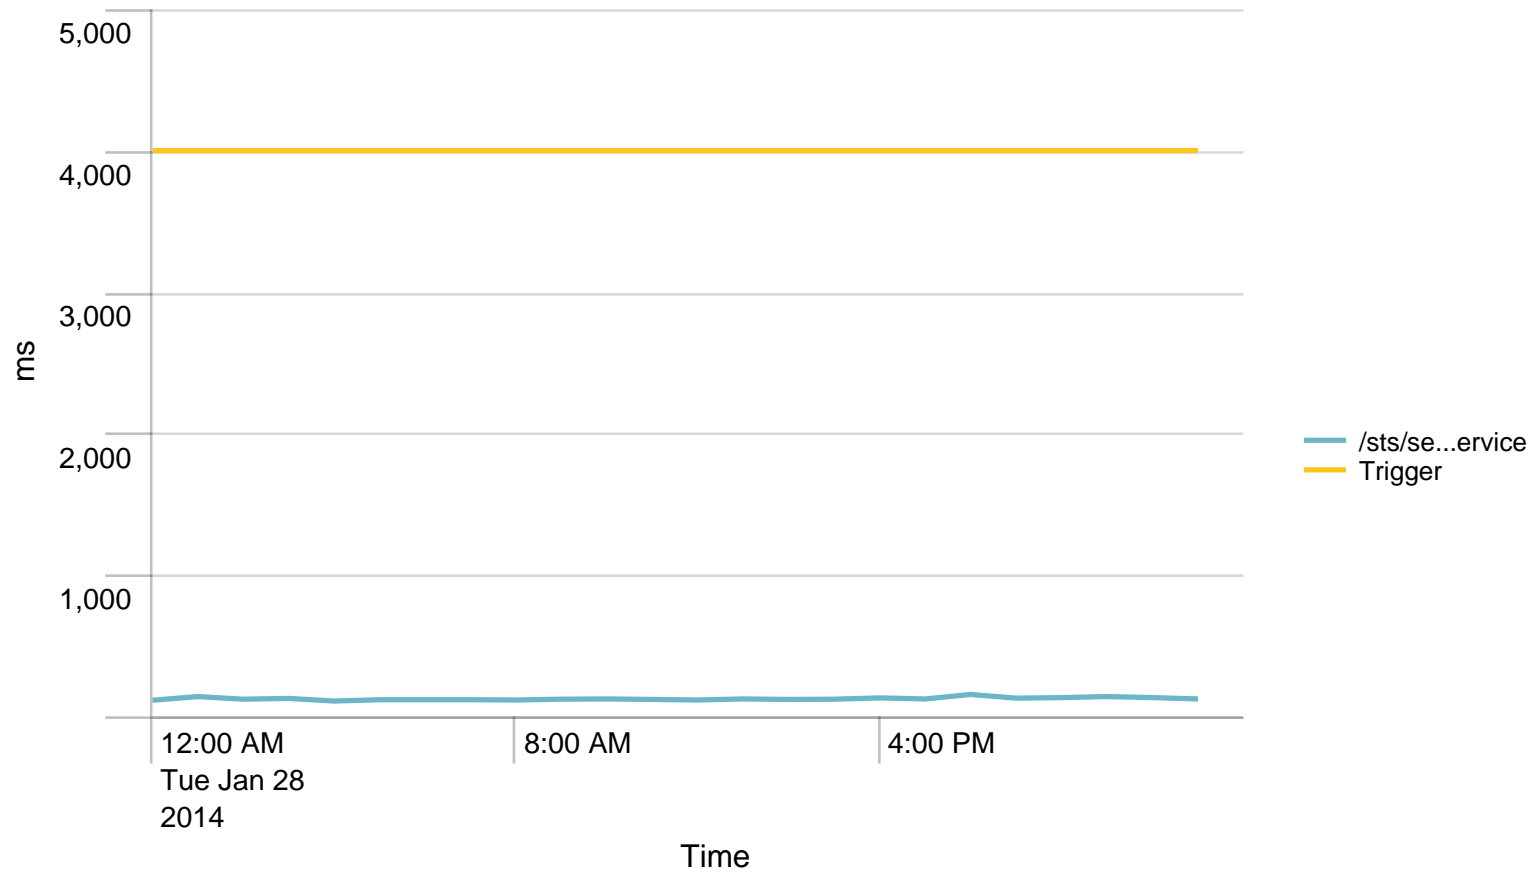

Alerts - Memory / last 24 hours

No results found.

Average response time (ms) pr application / 1 minute - past day. Trigger: 5 sec

Alerts - responsetime / last 24 hours

No results found.

Average response time (ms) pr application / 1 hour - past day. Trigger: 4 sec

	Time	rm-app03.nspnet.dk	rm-app04.nspnet.dk
1	01/28/2014 00:00:00		107.152542
2	01/28/2014 01:00:00		132.048193
3	01/28/2014 02:00:00		89.746269
4	01/28/2014 03:00:00		111.655738
5	01/28/2014 04:00:00		95.740741
6	01/28/2014 05:00:00		115.423077
7	01/28/2014 06:00:00		110.429952
8	01/28/2014 07:00:00		107.143139
9	01/28/2014 08:00:00		100.736715
10	01/28/2014 09:00:00		112.234097
11	01/28/2014 10:00:00		109.349955
12	01/28/2014 11:00:00		108.770713
13	01/28/2014 12:00:00		105.319460
14	01/28/2014 13:00:00		112.733918
15	01/28/2014 14:00:00		102.556102
16	01/28/2014 15:00:00		107.142174
17	01/28/2014 16:00:00		122.882096
18	01/28/2014 17:00:00		108.872629
19	01/28/2014 18:00:00		135.261411
20	01/28/2014 19:00:00		106.665552
21	01/28/2014 20:00:00		104.676349
22	01/28/2014 21:00:00		127.056604
23	01/28/2014 22:00:00		118.481618

Time	rm-app03.nspnet.dk	rm-app04.nspnet.dk
24 01/28/2014 23:00:00		99.928571 143.845815

SoapActions/hour to STS - 24 hours

	Time	VALUE
1	01/28/2014 00:00:00	238
2	01/28/2014 01:00:00	170
3	01/28/2014 02:00:00	134
4	01/28/2014 03:00:00	125
5	01/28/2014 04:00:00	159
6	01/28/2014 05:00:00	153
7	01/28/2014 06:00:00	415
8	01/28/2014 07:00:00	3051
9	01/28/2014 08:00:00	3308
10	01/28/2014 09:00:00	2357
11	01/28/2014 10:00:00	2205
12	01/28/2014 11:00:00	2076
13	01/28/2014 12:00:00	1776
14	01/28/2014 13:00:00	2051
15	01/28/2014 14:00:00	2033
16	01/28/2014 15:00:00	1681
17	01/28/2014 16:00:00	916
18	01/28/2014 17:00:00	741
19	01/28/2014 18:00:00	486
20	01/28/2014 19:00:00	602
21	01/28/2014 20:00:00	485
22	01/28/2014 21:00:00	536
23	01/28/2014 22:00:00	539
24	01/28/2014 23:00:00	451