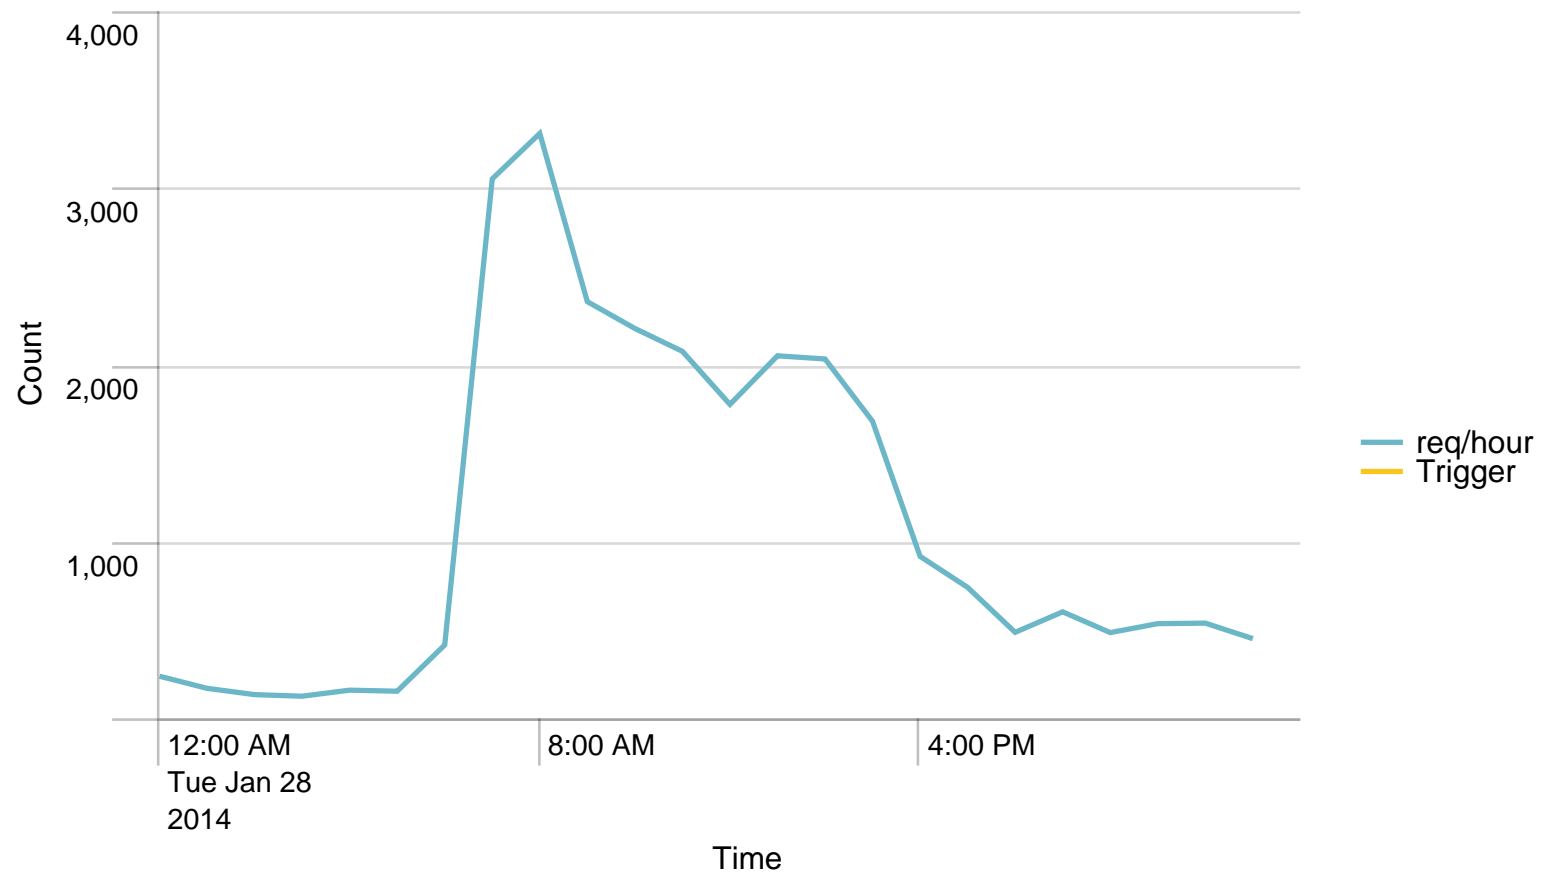

Max Requests / min - 24 hours. Trigger: 864

Alerts - min / last 24 hours

No results found.

Max Requests / last 24 hours. Trigger: 51840

Alerts - hour / last 24 hours

No results found.

Used Heap (MB) / 5 minutes - last 24 hours. Trigger: 90%

	Time	rm-app03.nspnet.dk	rm-app04.nspnet.dk
1	01/28/2014 00:00:00		107.152542
2	01/28/2014 01:00:00		132.048193
3	01/28/2014 02:00:00		89.746269
4	01/28/2014 03:00:00		111.655738
5	01/28/2014 04:00:00		95.740741
6	01/28/2014 05:00:00		115.423077
7	01/28/2014 06:00:00		110.429952
8	01/28/2014 07:00:00		107.143139
9	01/28/2014 08:00:00		100.736715
10	01/28/2014 09:00:00		112.234097
11	01/28/2014 10:00:00		109.349955
12	01/28/2014 11:00:00		108.770713
13	01/28/2014 12:00:00		105.319460
14	01/28/2014 13:00:00		112.733918
15	01/28/2014 14:00:00		102.556102
16	01/28/2014 15:00:00		107.142174
17	01/28/2014 16:00:00		122.882096
18	01/28/2014 17:00:00		108.872629
19	01/28/2014 18:00:00		135.261411
20	01/28/2014 19:00:00		106.665552
21	01/28/2014 20:00:00		104.676349
22	01/28/2014 21:00:00		127.056604
23	01/28/2014 22:00:00		118.481618

Time	rm-app03.nspnet.dk	rm-app04.nspnet.dk
24 01/28/2014 23:00:00		99.928571 143.845815

SoapActions/hour to STS - 24 hours

	Time	VALUE
1	01/28/2014 00:00:00	238
2	01/28/2014 01:00:00	170
3	01/28/2014 02:00:00	134
4	01/28/2014 03:00:00	125
5	01/28/2014 04:00:00	159
6	01/28/2014 05:00:00	153
7	01/28/2014 06:00:00	415
8	01/28/2014 07:00:00	3051
9	01/28/2014 08:00:00	3308
10	01/28/2014 09:00:00	2357
11	01/28/2014 10:00:00	2205
12	01/28/2014 11:00:00	2076
13	01/28/2014 12:00:00	1776
14	01/28/2014 13:00:00	2051
15	01/28/2014 14:00:00	2033
16	01/28/2014 15:00:00	1681
17	01/28/2014 16:00:00	916
18	01/28/2014 17:00:00	741
19	01/28/2014 18:00:00	486
20	01/28/2014 19:00:00	602
21	01/28/2014 20:00:00	485
22	01/28/2014 21:00:00	536
23	01/28/2014 22:00:00	539
24	01/28/2014 23:00:00	451