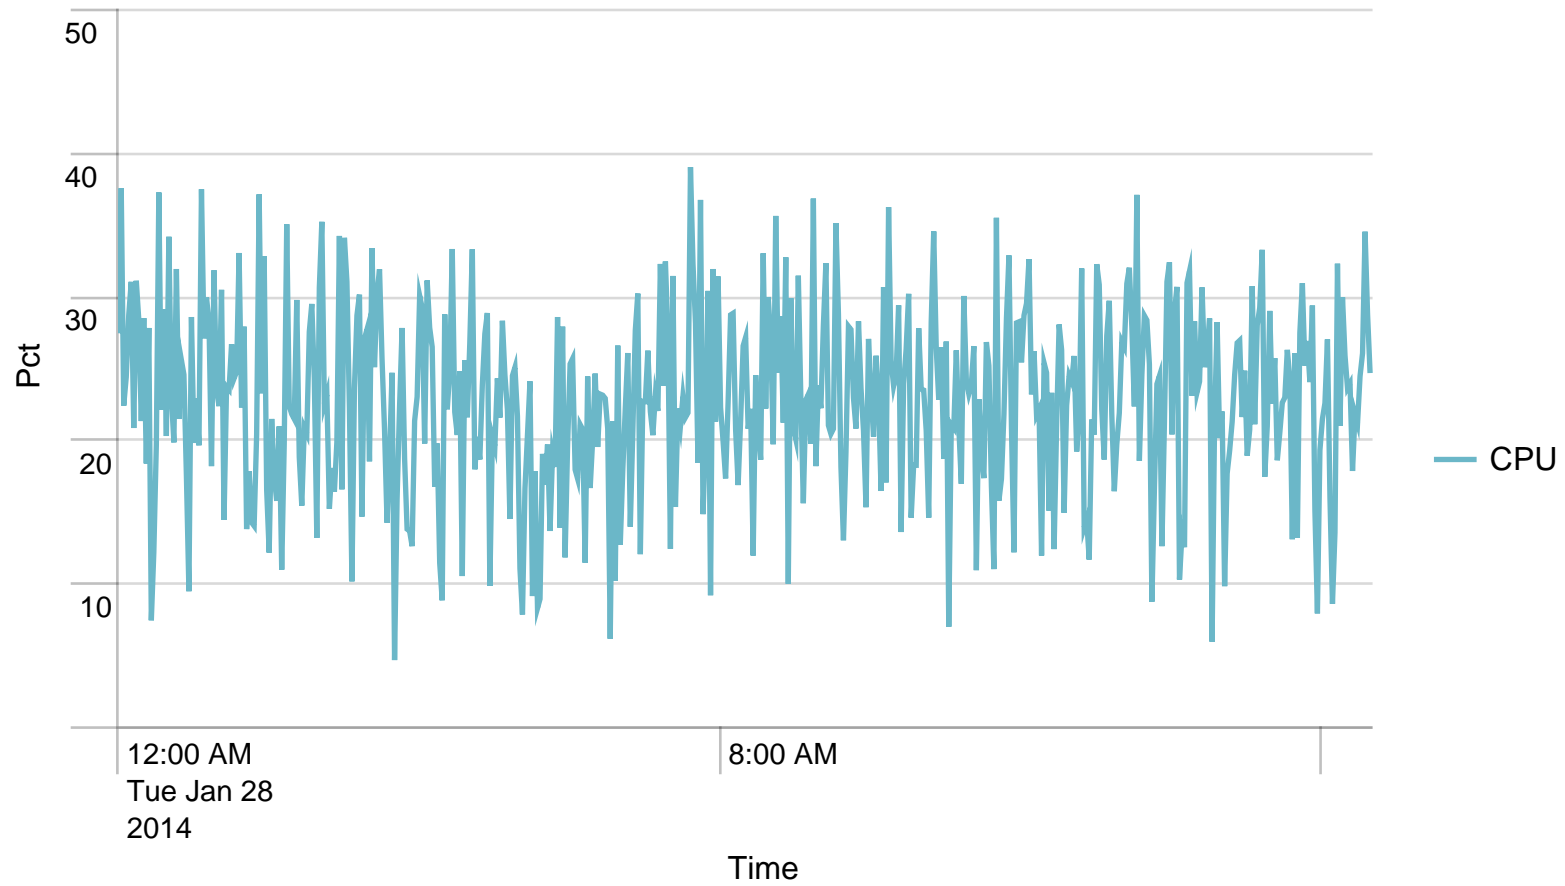

Avg CPU usage/min - 24 hours