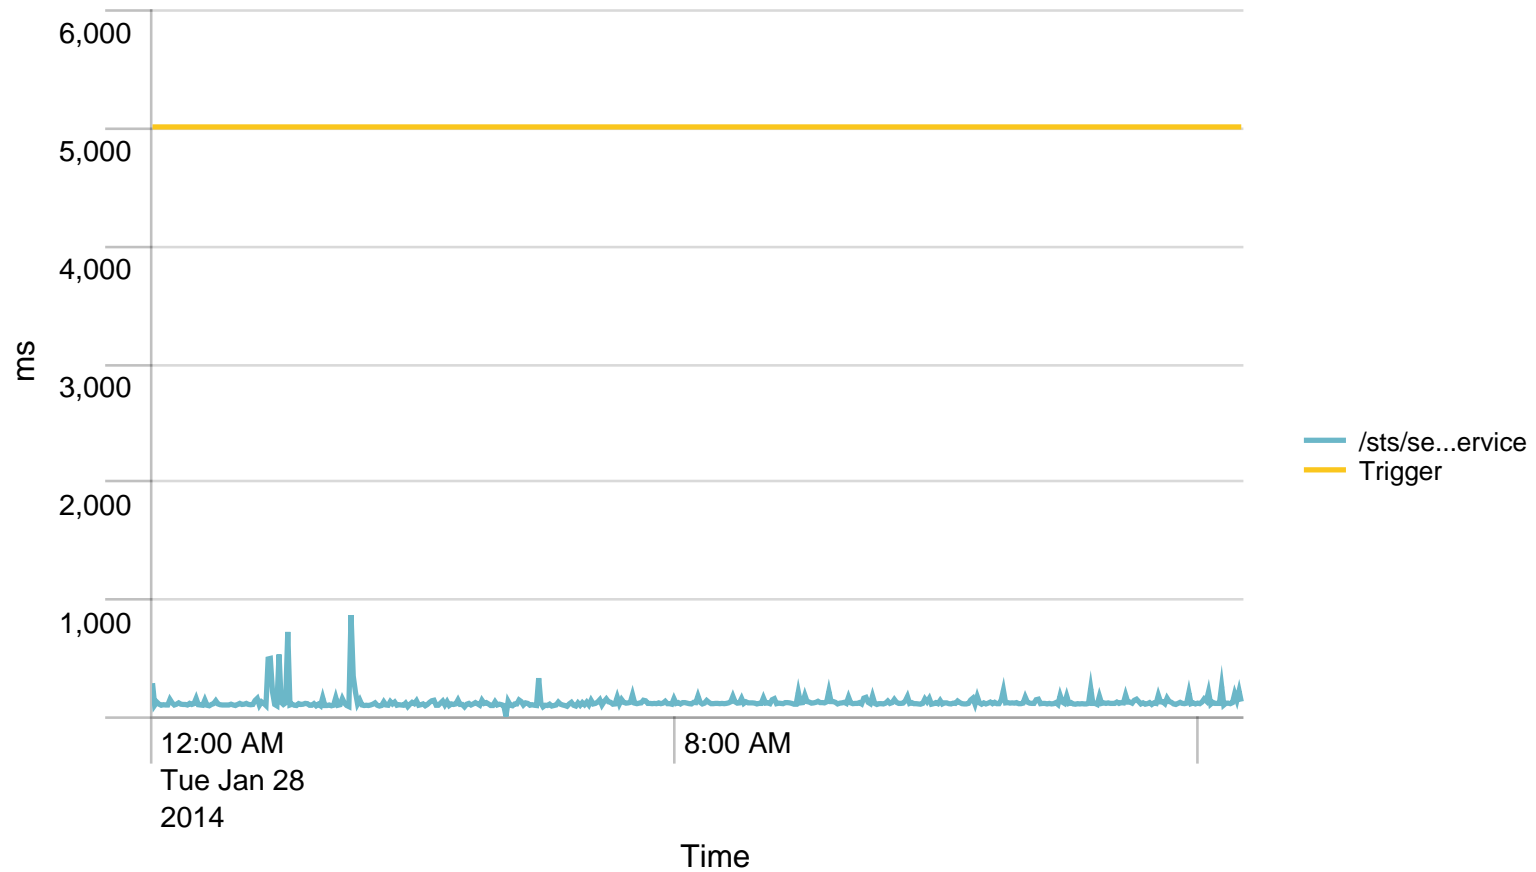

Alerts - Memory / last 24 hours

No results found.

Average response time (ms) pr application / 1 minute - past day. Trigger: 5 sec