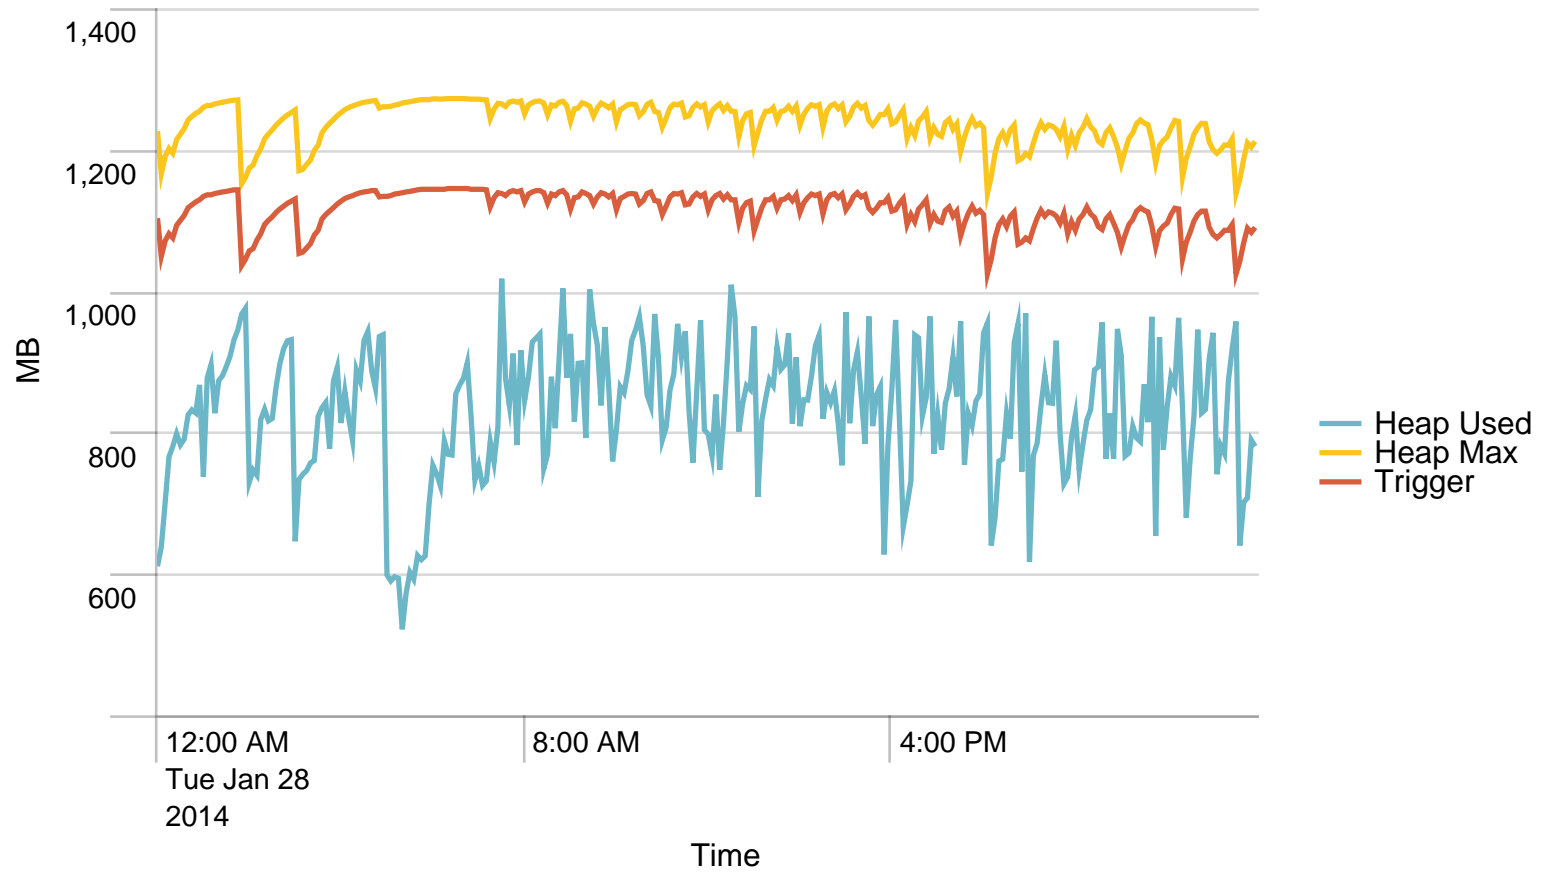

Max Requests / min - 24 hours. Trigger: 864

Alerts - min / last 24 hours

No results found.

Max Requests / last 24 hours. Trigger: 51840

Alerts - hour / last 24 hours

No results found.

Used Heap (MB) / 5 minutes - last 24 hours. Trigger: 90%

	Time	rm-app03.nspnet.dk	rm-app04.nspnet.dk
1	01/28/2014 00:00:00		107.152542
2	01/28/2014 01:00:00		132.048193
3	01/28/2014 02:00:00		89.746269
4	01/28/2014 03:00:00		111.655738
5	01/28/2014 04:00:00		95.740741
6	01/28/2014 05:00:00		115.423077
7	01/28/2014 06:00:00		110.429952
8	01/28/2014 07:00:00		107.143139
9	01/28/2014 08:00:00		100.736715
10	01/28/2014 09:00:00		112.234097
11	01/28/2014 10:00:00		109.349955
12	01/28/2014 11:00:00		108.770713
13	01/28/2014 12:00:00		105.319460
14	01/28/2014 13:00:00		112.733918
15	01/28/2014 14:00:00		102.556102
16	01/28/2014 15:00:00		107.142174
17	01/28/2014 16:00:00		122.882096
18	01/28/2014 17:00:00		108.872629
19	01/28/2014 18:00:00		135.261411
20	01/28/2014 19:00:00		106.665552
21	01/28/2014 20:00:00		104.676349
22	01/28/2014 21:00:00		127.056604
23	01/28/2014 22:00:00		118.481618

Time	rm-app03.nspnet.dk	rm-app04.nspnet.dk
24 01/28/2014 23:00:00		99.928571 143.845815

SoapActions/hour to STS - 24 hours

	Time	VALUE
1	01/28/2014 00:00:00	238
2	01/28/2014 01:00:00	170
3	01/28/2014 02:00:00	134
4	01/28/2014 03:00:00	125
5	01/28/2014 04:00:00	159
6	01/28/2014 05:00:00	153
7	01/28/2014 06:00:00	415
8	01/28/2014 07:00:00	3051
9	01/28/2014 08:00:00	3308
10	01/28/2014 09:00:00	2357
11	01/28/2014 10:00:00	2205
12	01/28/2014 11:00:00	2076
13	01/28/2014 12:00:00	1776
14	01/28/2014 13:00:00	2051
15	01/28/2014 14:00:00	2033
16	01/28/2014 15:00:00	1681
17	01/28/2014 16:00:00	916
18	01/28/2014 17:00:00	741
19	01/28/2014 18:00:00	486
20	01/28/2014 19:00:00	602
21	01/28/2014 20:00:00	485
22	01/28/2014 21:00:00	536
23	01/28/2014 22:00:00	539
24	01/28/2014 23:00:00	451