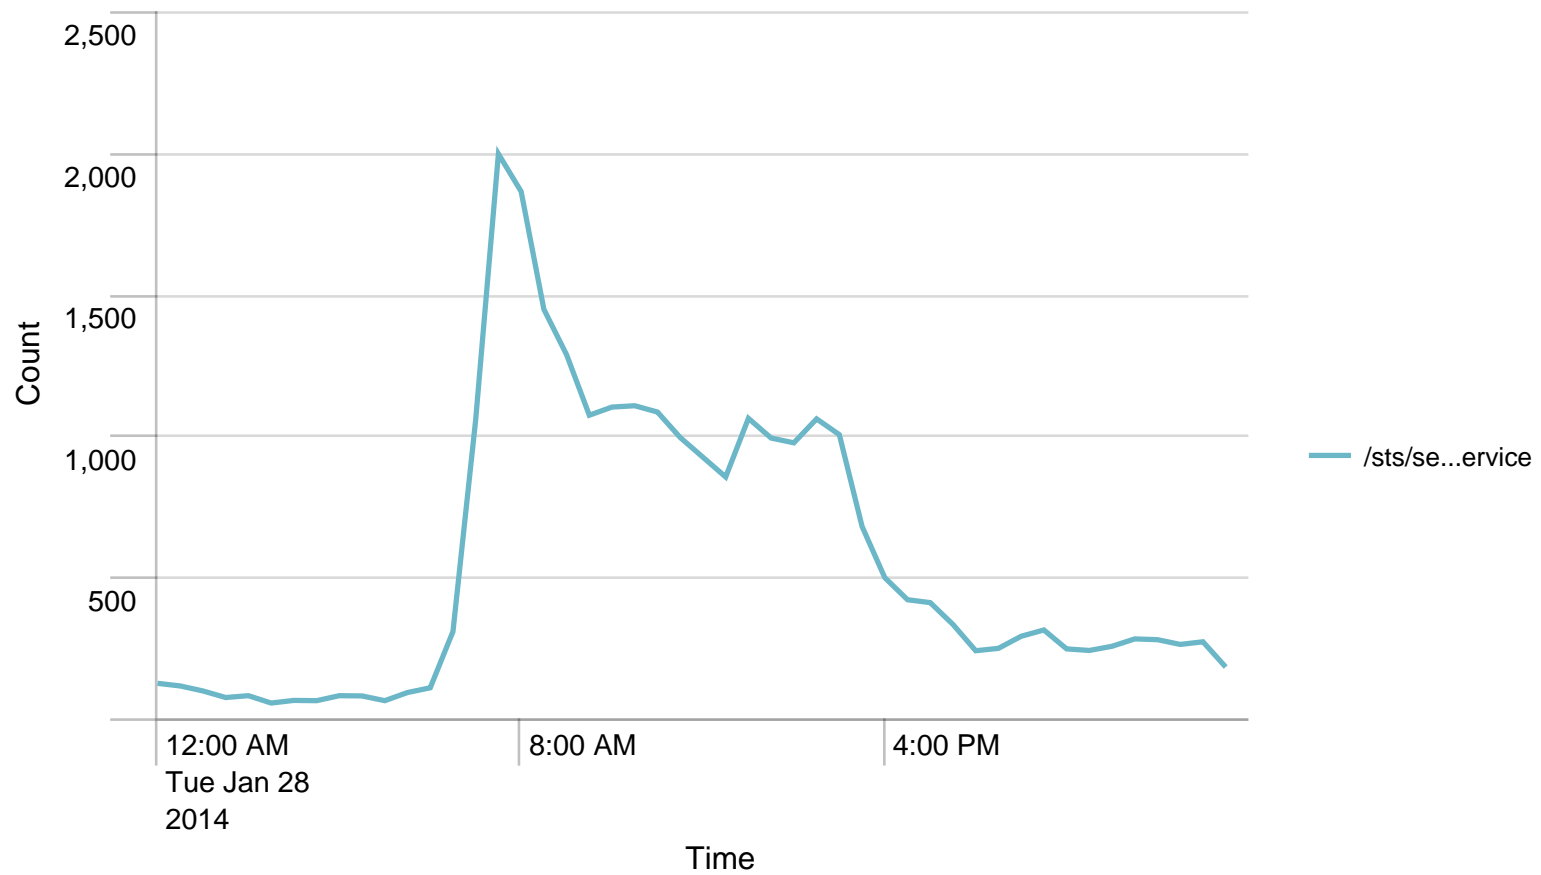

Alerts - responsetime / last 24 hours

No results found.

Requests/path/hour - 24 hours