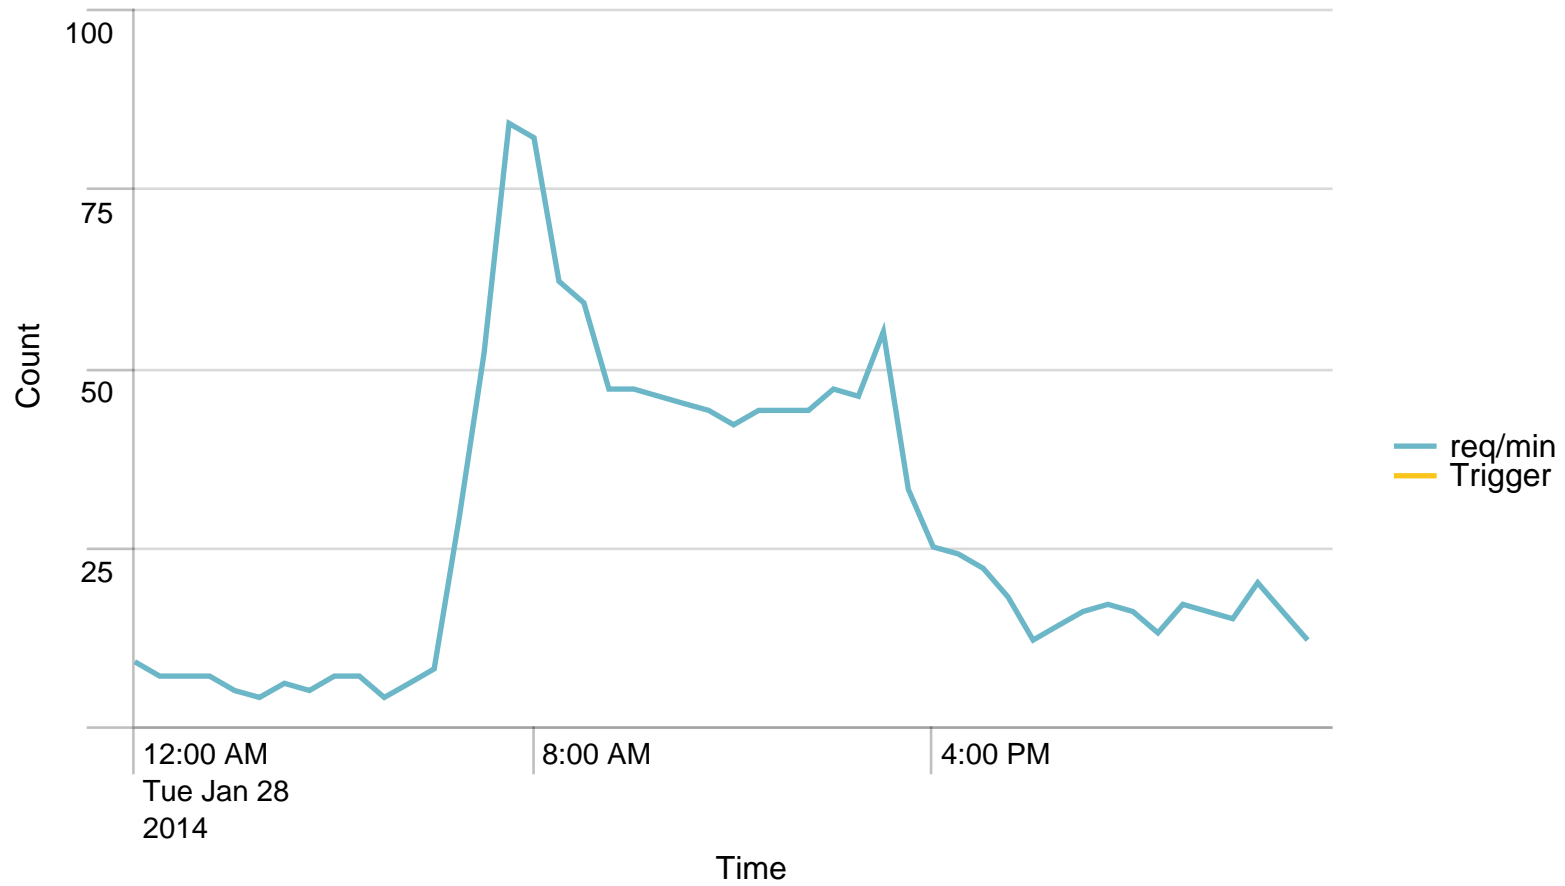

Max Requests / min - 24 hours. Trigger: 864

Alerts - min / last 24 hours

No results found.

Max Requests / last 24 hours. Trigger: 51840

Alerts - hour / last 24 hours

No results found.

Used Heap (MB) / 5 minutes - last 24 hours. Trigger: 90%

	Time	rm-app03.nspnet.dk	rm-app04.nspnet.dk
1	01/28/2014 00:00:00		107.152542
2	01/28/2014 01:00:00		132.048193
3	01/28/2014 02:00:00		89.746269
4	01/28/2014 03:00:00		111.655738
5	01/28/2014 04:00:00		95.740741
6	01/28/2014 05:00:00		115.423077
7	01/28/2014 06:00:00		110.429952
8	01/28/2014 07:00:00		107.143139
9	01/28/2014 08:00:00		100.736715
10	01/28/2014 09:00:00		112.234097
11	01/28/2014 10:00:00		109.349955
12	01/28/2014 11:00:00		108.770713
13	01/28/2014 12:00:00		105.319460
14	01/28/2014 13:00:00		112.733918
15	01/28/2014 14:00:00		102.556102
16	01/28/2014 15:00:00		107.142174
17	01/28/2014 16:00:00		122.882096
18	01/28/2014 17:00:00		108.872629
19	01/28/2014 18:00:00		135.261411
20	01/28/2014 19:00:00		106.665552
21	01/28/2014 20:00:00		104.676349
22	01/28/2014 21:00:00		127.056604
23	01/28/2014 22:00:00		118.481618

Time	rm-app03.nspnet.dk	rm-app04.nspnet.dk
24 01/28/2014 23:00:00		99.928571 143.845815

SoapActions/hour to STS - 24 hours

	Time	VALUE
1	01/28/2014 00:00:00	238
2	01/28/2014 01:00:00	170
3	01/28/2014 02:00:00	134
4	01/28/2014 03:00:00	125
5	01/28/2014 04:00:00	159
6	01/28/2014 05:00:00	153
7	01/28/2014 06:00:00	415
8	01/28/2014 07:00:00	3051
9	01/28/2014 08:00:00	3308
10	01/28/2014 09:00:00	2357
11	01/28/2014 10:00:00	2205
12	01/28/2014 11:00:00	2076
13	01/28/2014 12:00:00	1776
14	01/28/2014 13:00:00	2051
15	01/28/2014 14:00:00	2033
16	01/28/2014 15:00:00	1681
17	01/28/2014 16:00:00	916
18	01/28/2014 17:00:00	741
19	01/28/2014 18:00:00	486
20	01/28/2014 19:00:00	602
21	01/28/2014 20:00:00	485
22	01/28/2014 21:00:00	536
23	01/28/2014 22:00:00	539
24	01/28/2014 23:00:00	451