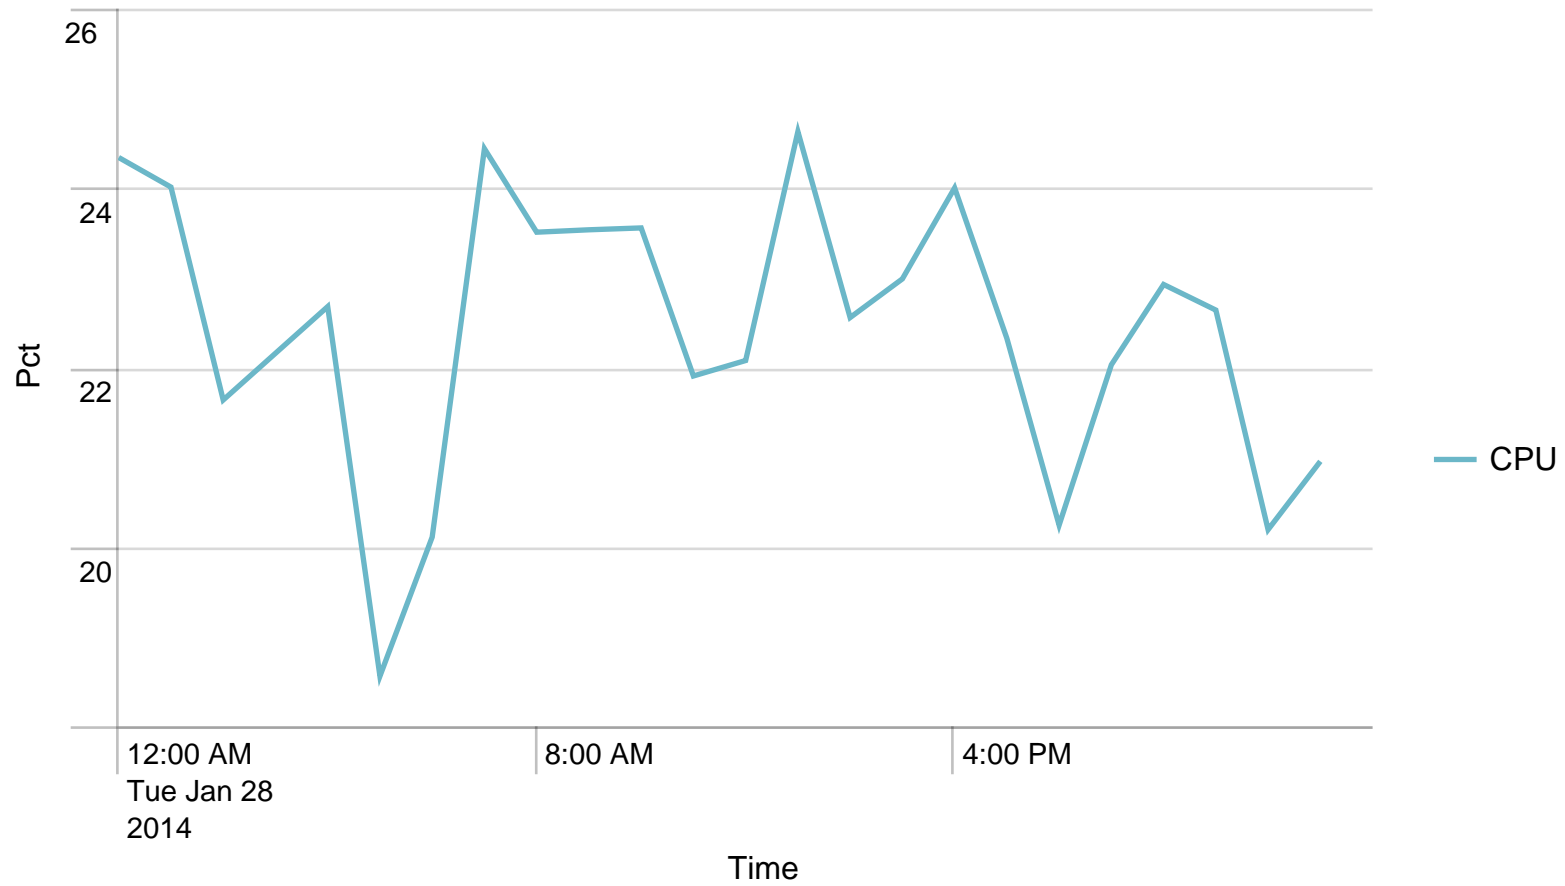

Alerts - responsetime / last 24 hours

No results found.

Requests/path/hour - 24 hours

Avg CPU usage/min - 24 hours

Avg CPU usage/hour - 24 hours

Alerts - CPU usage / last 24 hours

No results found.

Avg responstimes(ms)/host to STS - 24 hours

	Time	rm-app03.nspnet.dk	rm-app04.nspnet.dk
1	01/28/2014 00:00:00		107.152542
2	01/28/2014 01:00:00		132.048193
3	01/28/2014 02:00:00		89.746269
4	01/28/2014 03:00:00		111.655738
5	01/28/2014 04:00:00		95.740741
6	01/28/2014 05:00:00		115.423077
7	01/28/2014 06:00:00		110.429952
8	01/28/2014 07:00:00		107.143139
9	01/28/2014 08:00:00		100.736715
10	01/28/2014 09:00:00		112.234097
11	01/28/2014 10:00:00		109.349955
12	01/28/2014 11:00:00		108.770713
13	01/28/2014 12:00:00		105.319460
14	01/28/2014 13:00:00		112.733918
15	01/28/2014 14:00:00		102.556102
16	01/28/2014 15:00:00		107.142174
17	01/28/2014 16:00:00		122.882096
18	01/28/2014 17:00:00		108.872629
19	01/28/2014 18:00:00		135.261411
20	01/28/2014 19:00:00		106.665552
21	01/28/2014 20:00:00		104.676349
22	01/28/2014 21:00:00		127.056604
23	01/28/2014 22:00:00		118.481618

Time	rm-app03.nspnet.dk	rm-app04.nspnet.dk
24 01/28/2014 23:00:00		99.928571 143.845815

SoapActions/hour to STS - 24 hours

	Time	VALUE
1	01/28/2014 00:00:00	238
2	01/28/2014 01:00:00	170
3	01/28/2014 02:00:00	134
4	01/28/2014 03:00:00	125
5	01/28/2014 04:00:00	159
6	01/28/2014 05:00:00	153
7	01/28/2014 06:00:00	415
8	01/28/2014 07:00:00	3051
9	01/28/2014 08:00:00	3308
10	01/28/2014 09:00:00	2357
11	01/28/2014 10:00:00	2205
12	01/28/2014 11:00:00	2076
13	01/28/2014 12:00:00	1776
14	01/28/2014 13:00:00	2051
15	01/28/2014 14:00:00	2033
16	01/28/2014 15:00:00	1681
17	01/28/2014 16:00:00	916
18	01/28/2014 17:00:00	741
19	01/28/2014 18:00:00	486
20	01/28/2014 19:00:00	602
21	01/28/2014 20:00:00	485
22	01/28/2014 21:00:00	536
23	01/28/2014 22:00:00	539
24	01/28/2014 23:00:00	451