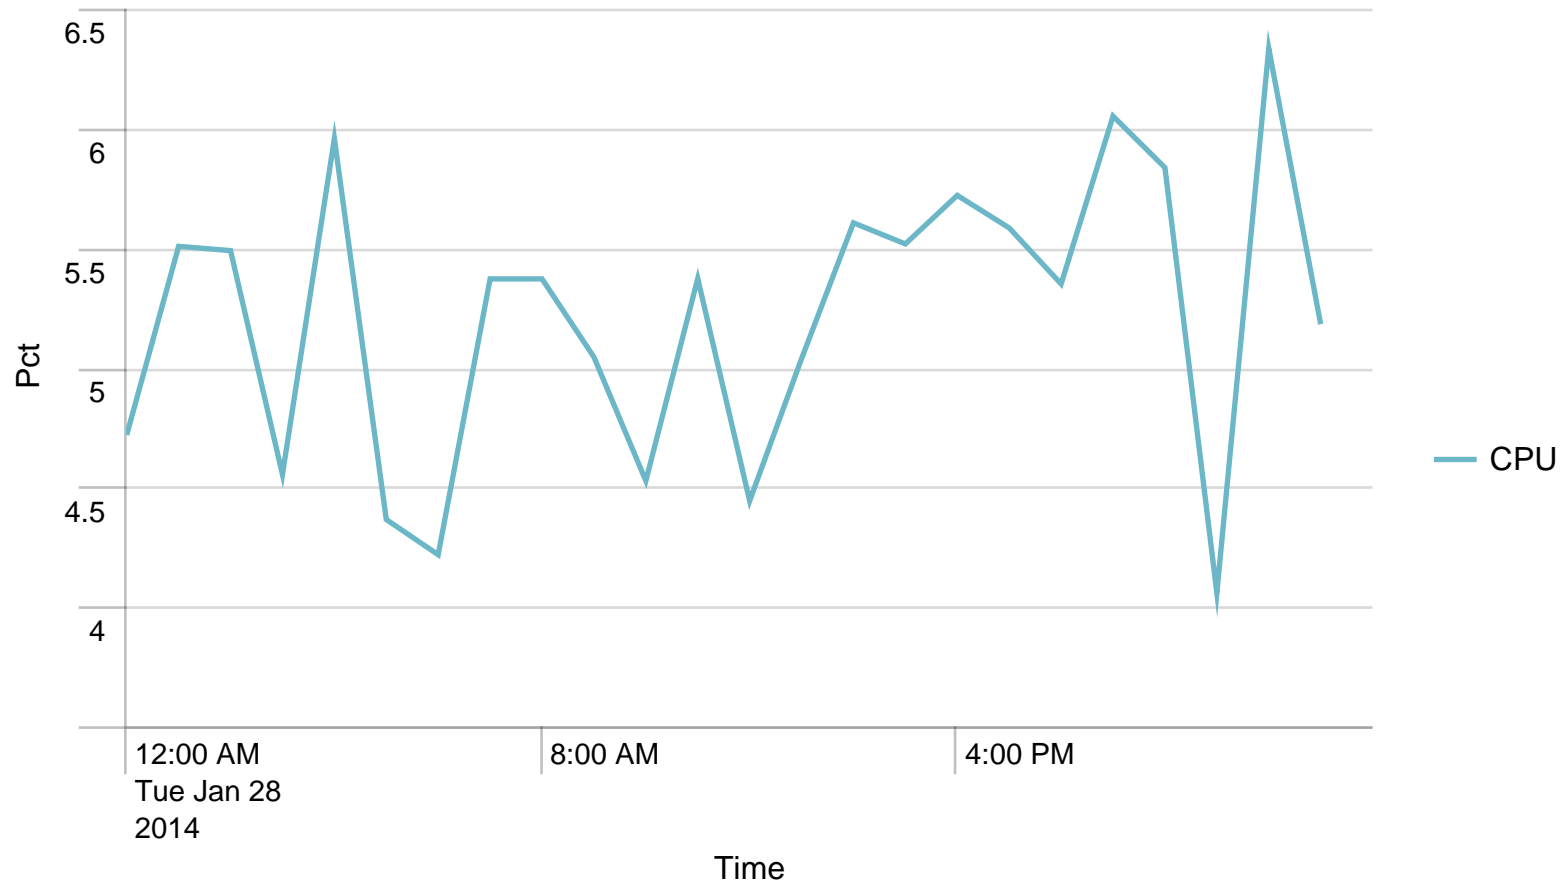

Max Requests / min - 24 hours. Trigger: 864

Alerts - min / last 24 hours

No results found.

Max Requests / last 24 hours. Trigger: 51840

Alerts - hour / last 24 hours

No results found.

Used Heap (MB) / 5 minutes - last 24 hours. Trigger: 90%

No results found.

Alerts - responsetime / last 24 hours

No results found.

Requests/path/hour - 24 hours

No results found.

Avg CPU usage/min - 24 hours

Avg CPU usage/hour - 24 hours

Alerts - CPU usage / last 24 hours

No results found.

Avg responstimes(ms)/host to SOSIGW - 24 hours

No results found.

Requests RemoteService/hour - 24 hours

No results found.

SoapActions/hour to SOSIGW - 24 hours

No results found.