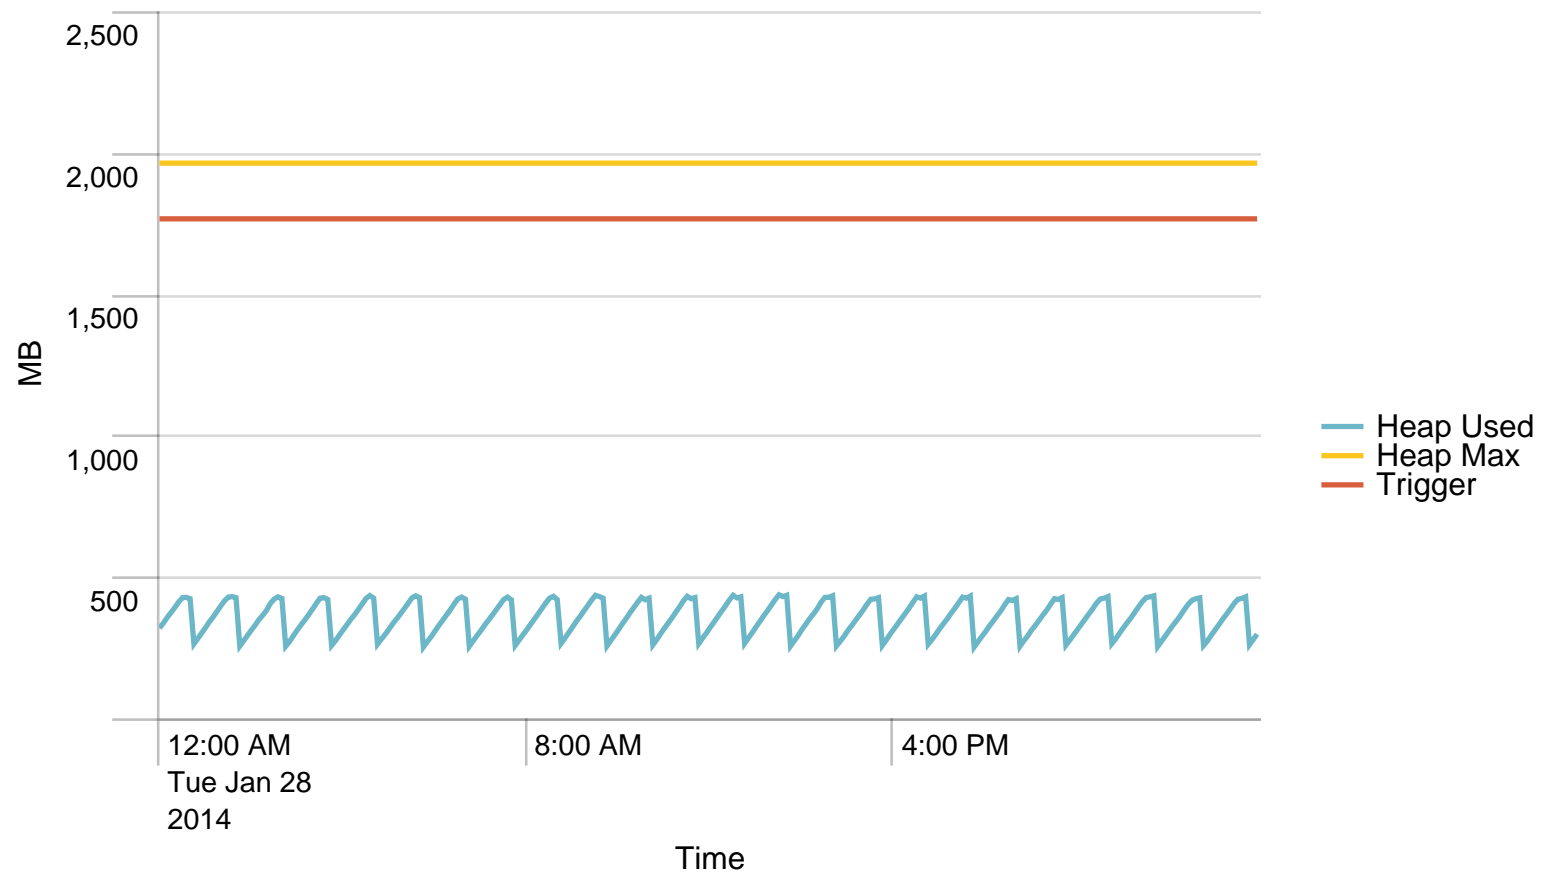

Max Requests / min - 24 hours. Trigger: 864

Alerts - min / last 24 hours

No results found.

Max Requests / last 24 hours. Trigger: 51840

Alerts - hour / last 24 hours

No results found.

Used Heap (MB) / 5 minutes - last 24 hours. Trigger: 90%

Alerts - Memory / last 24 hours

No results found.

Average response time (ms) pr application / 1 minute - past day. Trigger: 5 sec

No results found.

Alerts - responsetime / last 24 hours

No results found.

Average response time (ms) pr application / 1 hour - past day. Trigger: 4 sec