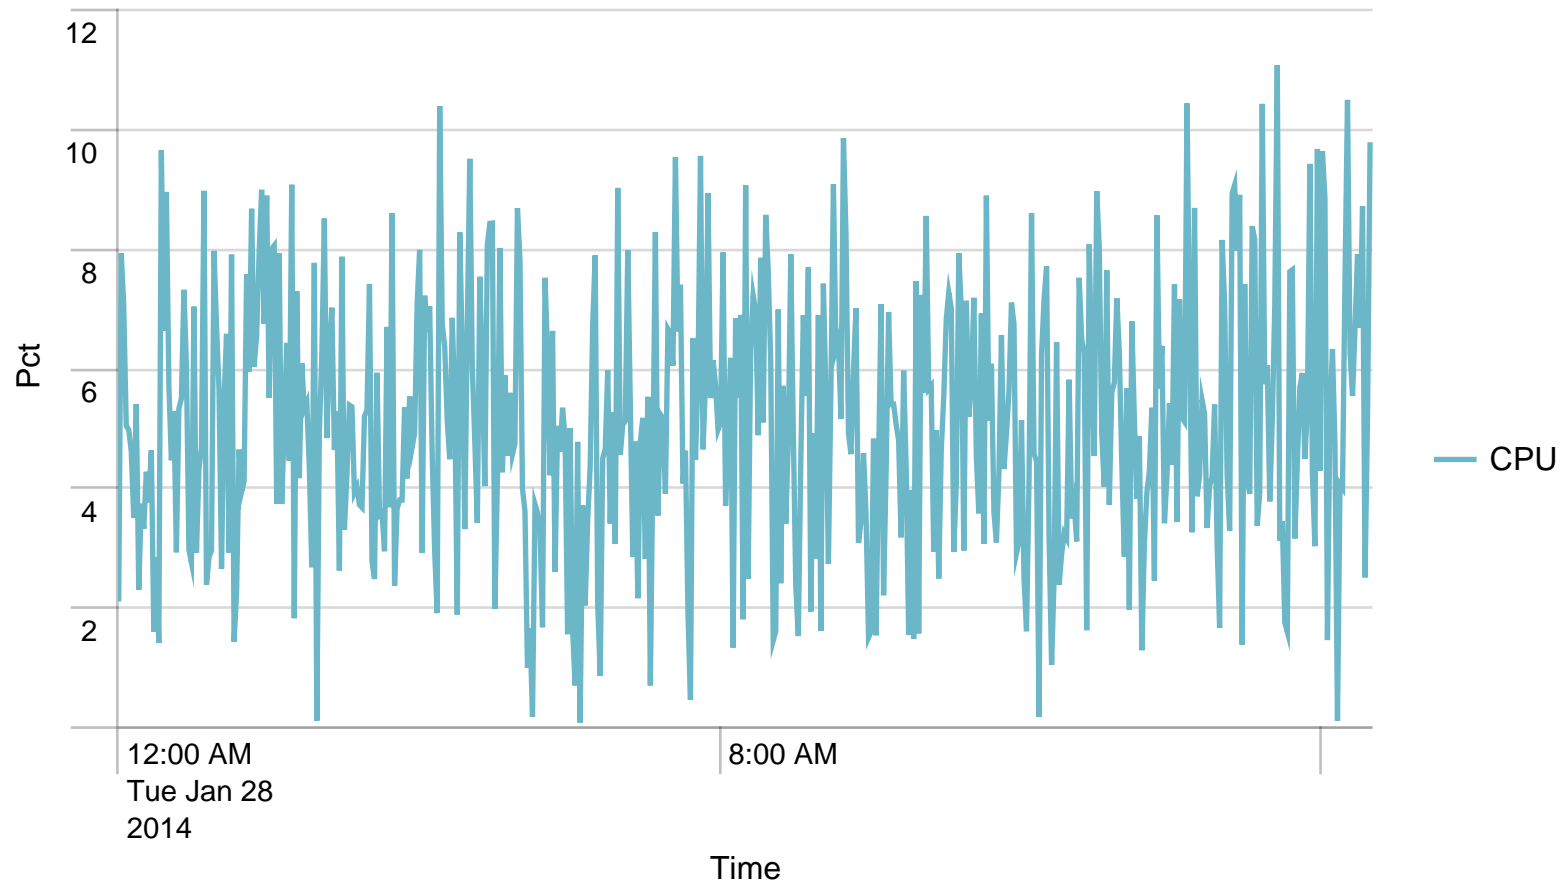

Max Requests / min - 24 hours. Trigger: 864

Alerts - min / last 24 hours

No results found.

Max Requests / last 24 hours. Trigger: 51840

Alerts - hour / last 24 hours

No results found.

Used Heap (MB) / 5 minutes - last 24 hours. Trigger: 90%

No results found.

Alerts - responsetime / last 24 hours

No results found.

Requests/path/hour - 24 hours

No results found.

Avg CPU usage/min - 24 hours

Avg CPU usage/hour - 24 hours

Alerts - CPU usage / last 24 hours

No results found.

Avg responstimes(ms)/host to SOSIGW - 24 hours

No results found.

Requests RemoteService/hour - 24 hours

No results found.

SoapActions/hour to SOSIGW - 24 hours

No results found.