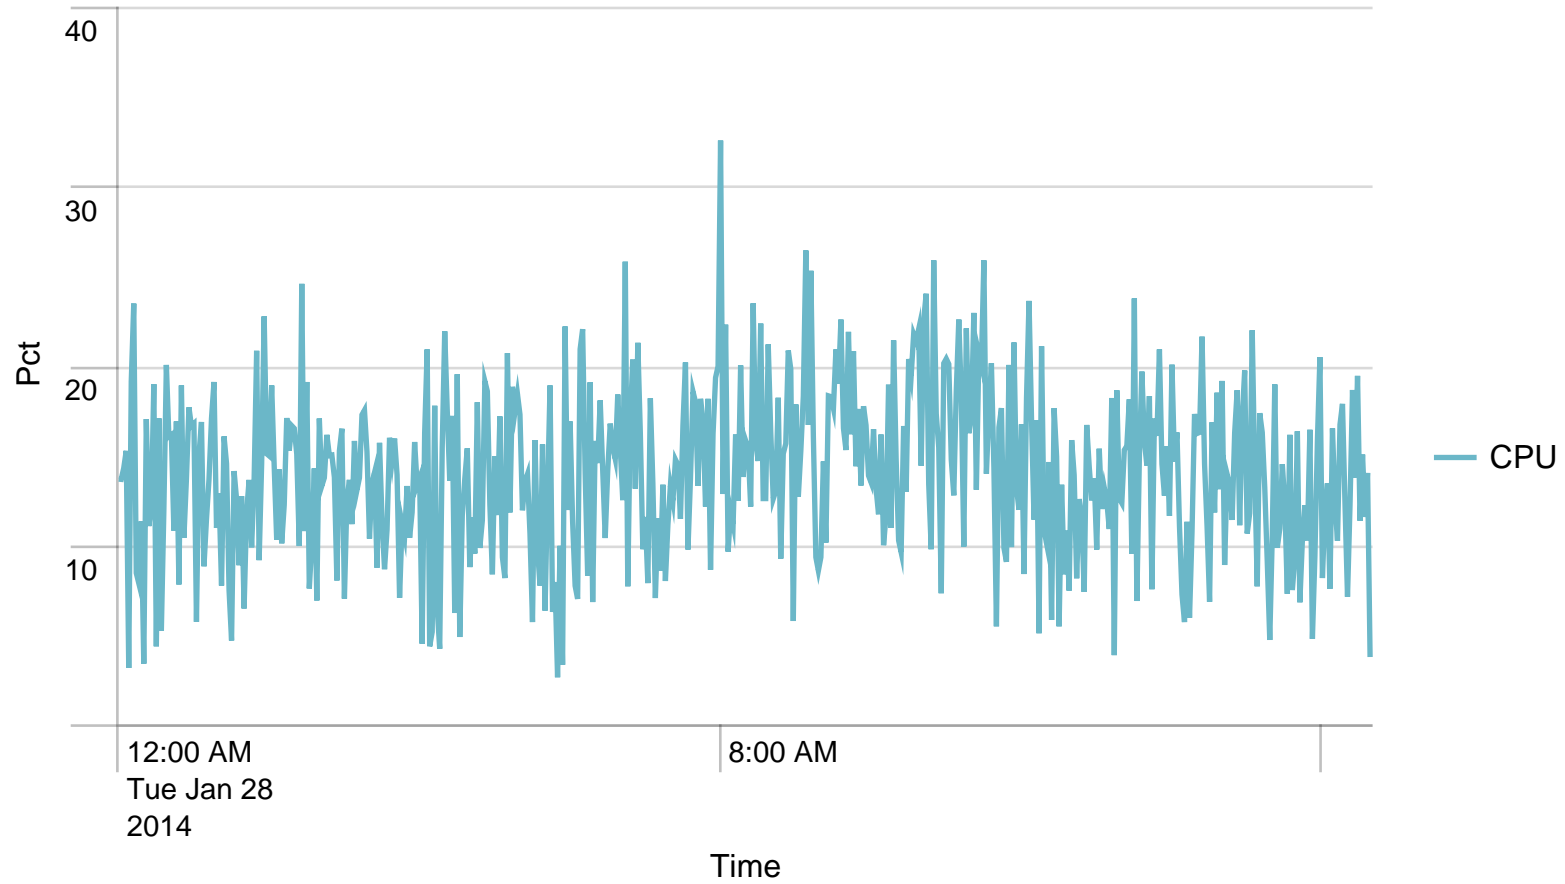

Max Requests / min - 24 hours. Trigger: 88182

Alerts - min / last 24 hours

No results found.

Max Requests / last 24 hours. Trigger: 5290920

Alerts - hour / last 24 hours

No results found.

Average response time (ms) pr application / 1 minute - past day. Trigger: 8 sec

No results found.

Alerts - responsetime / last 24 hours

No results found.

Average response time (ms) pr application / 1 hour - past day. Trigger: 5 sec

No results found.

Alerts - responsetime / last 24 hours

No results found.

Requests/path/hour - 24 hours

No results found.

Avg CPU usage/min - 24 hours

Avg CPU usage/hour - 24 hours

Alerts - CPU usage / last 24 hours

No results found.

Average response time DCCservice call / 1 hour - past day

No results found.

Avg responstimes(ms)/host to DCC - 24 hours

No results found.

SoapActions/hour to DCC - 24 hours

No results found.