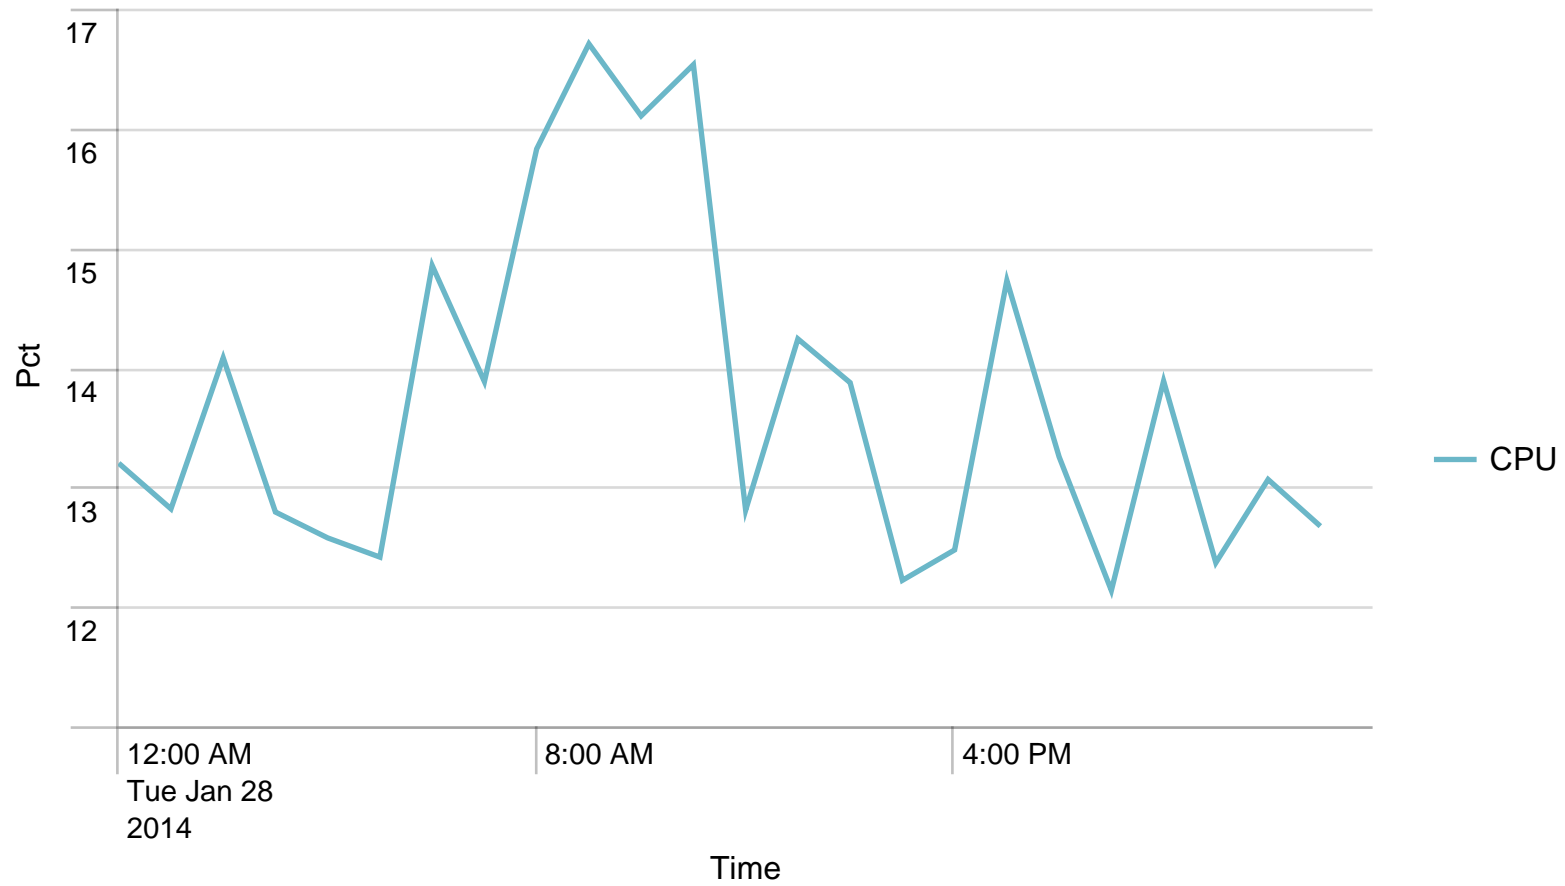

Max Requests / min - 24 hours. Trigger: 88182

Alerts - min / last 24 hours

No results found.

Max Requests / last 24 hours. Trigger: 5290920

Alerts - hour / last 24 hours

No results found.

Average response time (ms) pr application / 1 minute - past day. Trigger: 8 sec

No results found.

Requests/path/hour - 24 hours

No results found.

Avg CPU usage/min - 24 hours

Avg CPU usage/hour - 24 hours

Alerts - CPU usage / last 24 hours

No results found.

Average response time DCCservice call / 1 hour - past day

No results found.

Avg responstimes(ms)/host to DCC - 24 hours

No results found.

SoapActions/hour to DCC - 24 hours

No results found.