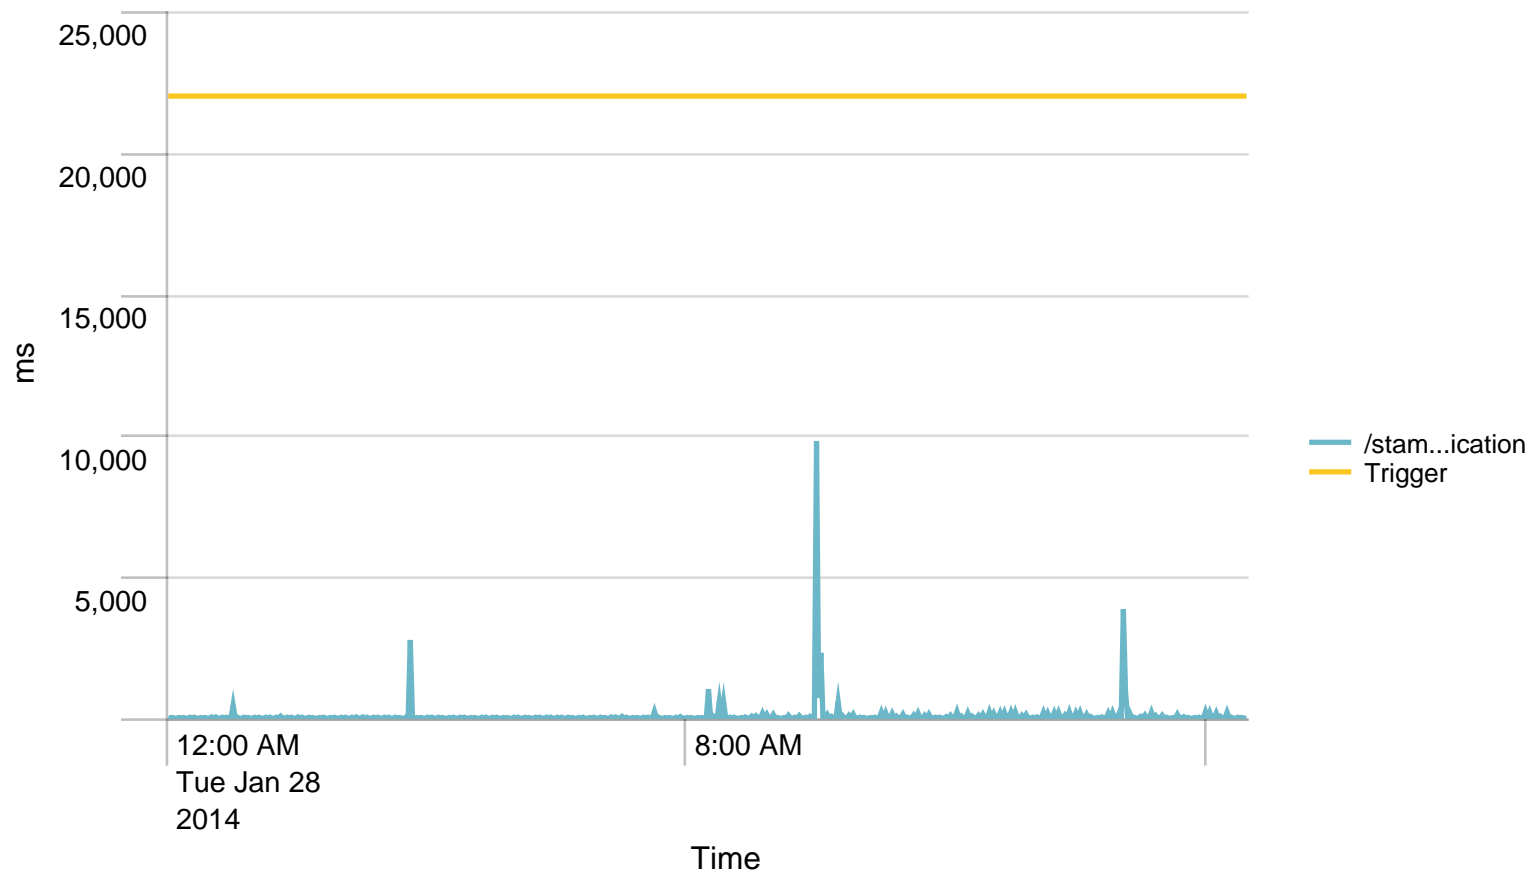

Max Requests / min - 24 hours. Trigger:

## Max Requests / last 24 hours. Trigger:

## Alerts - hour / last 24 hours

No results found.

Average response time (ms) pr application / 1 minute - past day. Trigger: 22 sec

## Requests/path/hour - 24 hours