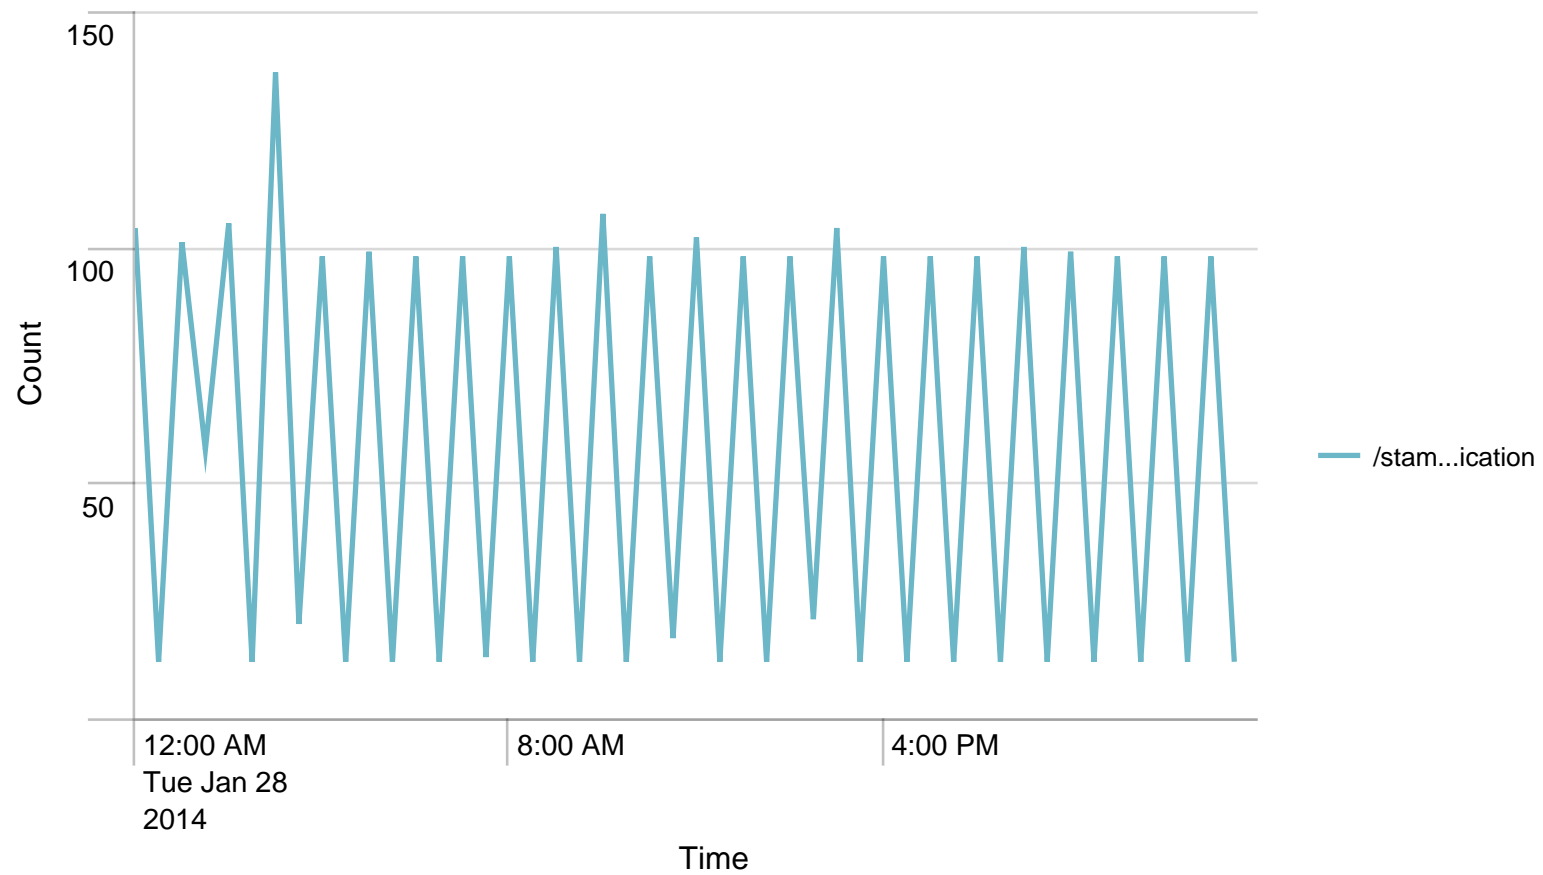

## Alerts - responsetime / last 24 hours

No results found.

Average response time (ms) pr application / 1 hour - past day. Trigger: 15 sec

## Requests/path/hour - 24 hours