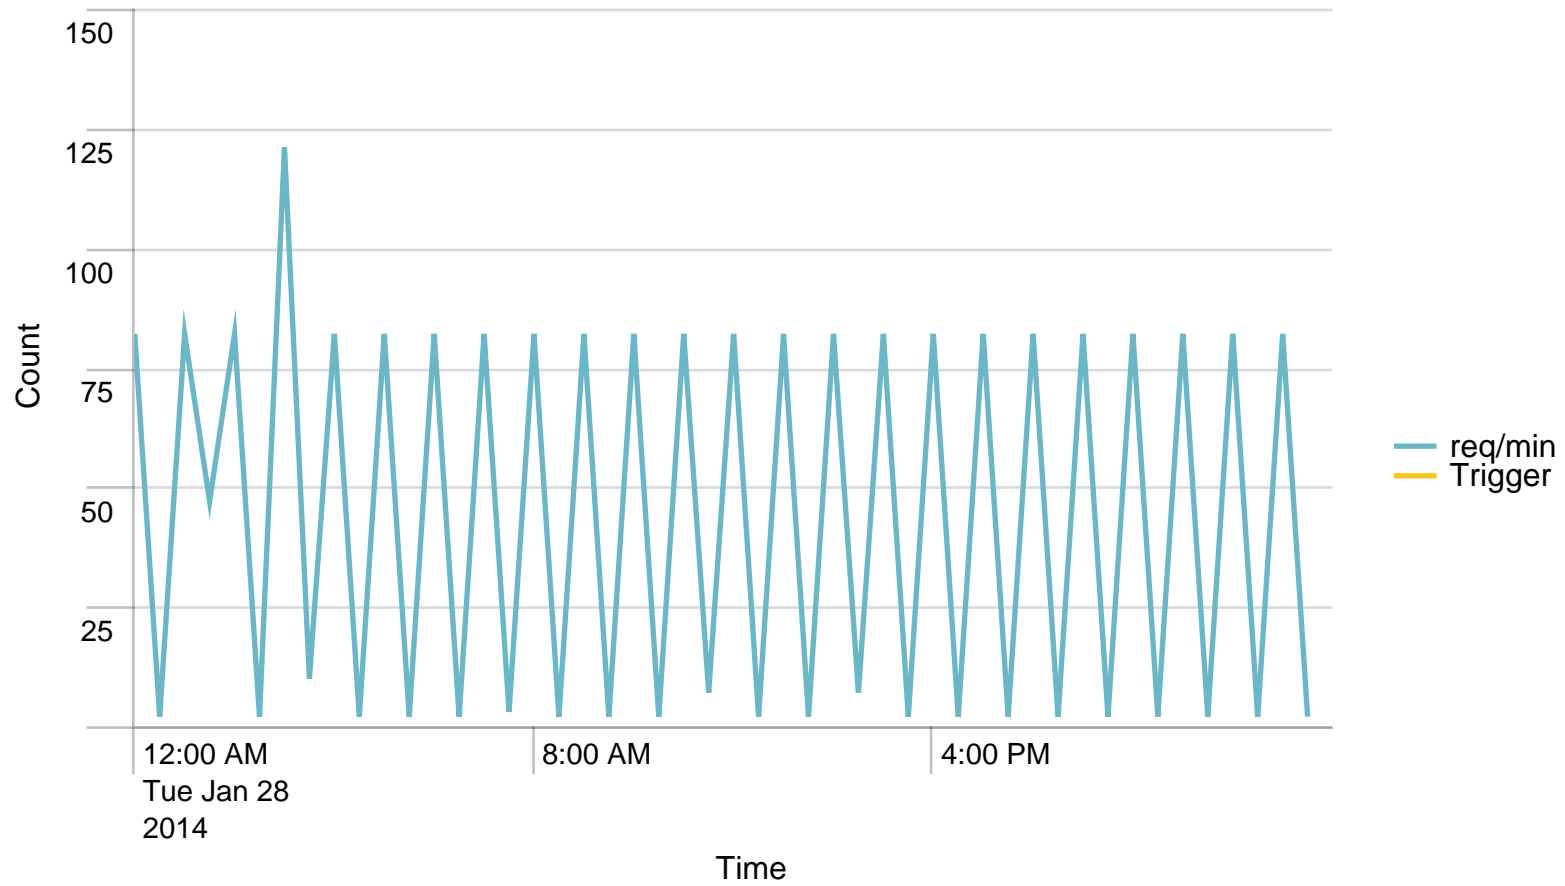

Max Requests / min - 24 hours. Trigger:

## Max Requests / last 24 hours. Trigger:

## Requests/path/hour - 24 hours