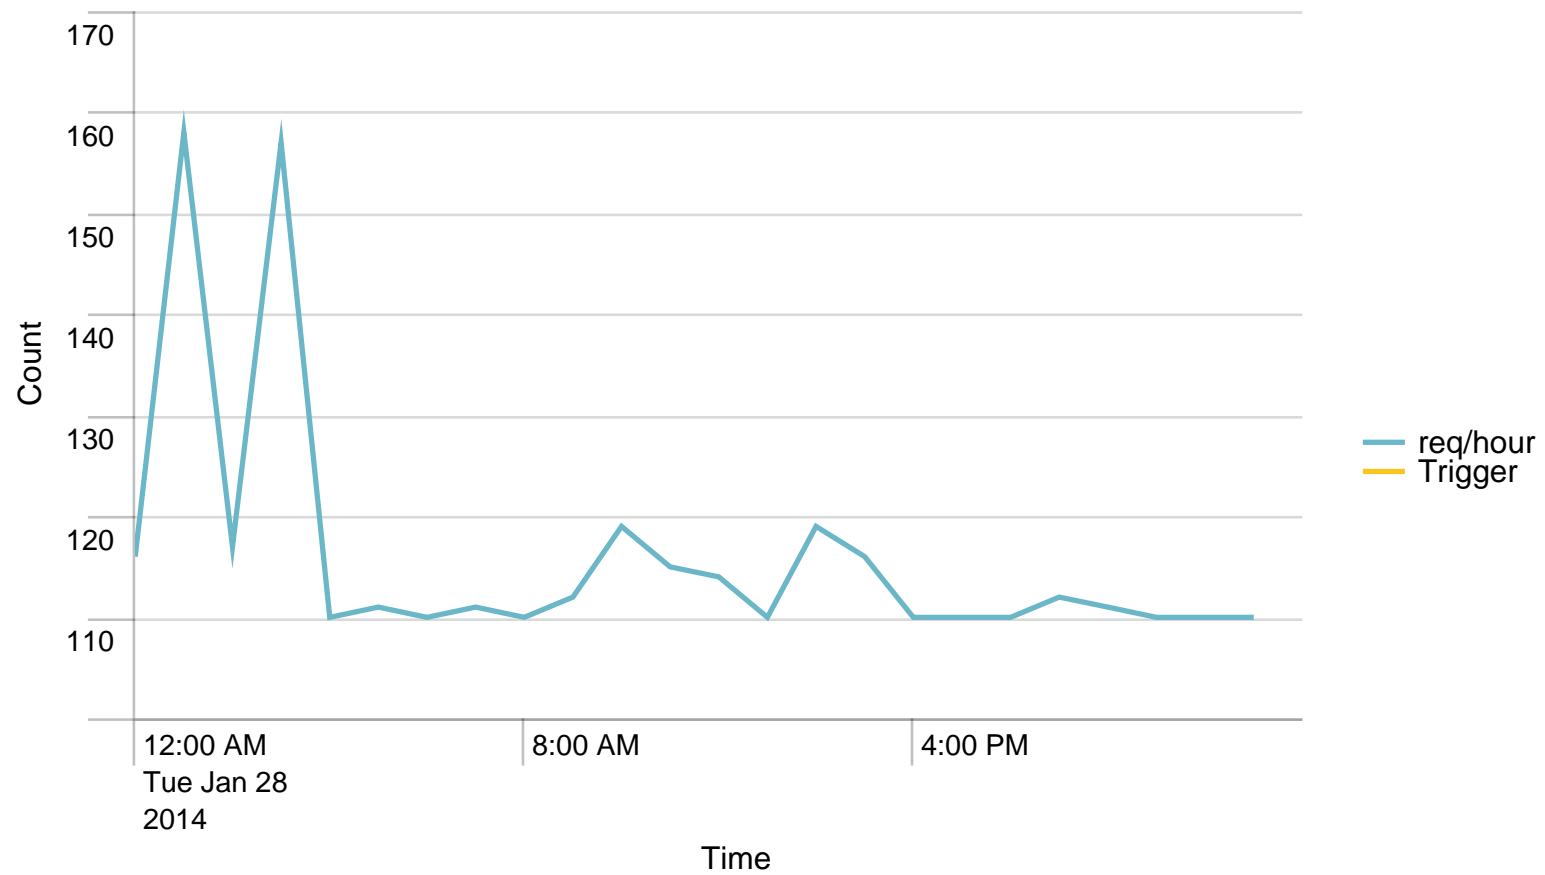

Max Requests / min - 24 hours. Trigger:

## Max Requests / last 24 hours. Trigger:

## Requests/path/hour - 24 hours