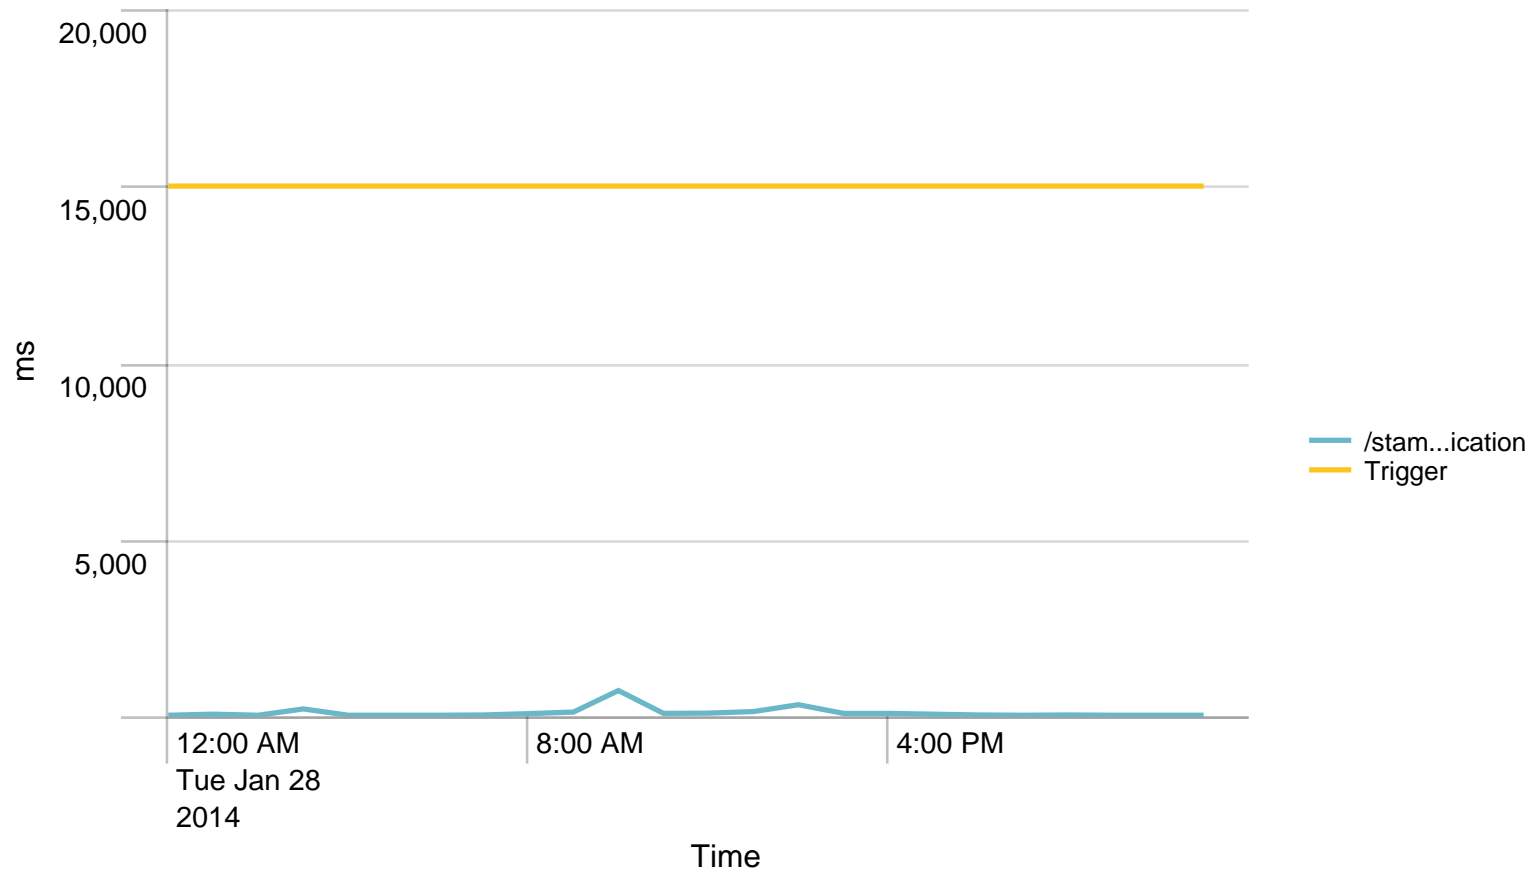

## Max Requests / last 24 hours. Trigger:

## Alerts - hour / last 24 hours

No results found.

Average response time (ms) pr application / 1 minute - past day. Trigger: 22 sec

## Alerts - responsetime / last 24 hours

No results found.

Average response time (ms) pr application / 1 hour - past day. Trigger: 15 sec

## Requests/path/hour - 24 hours