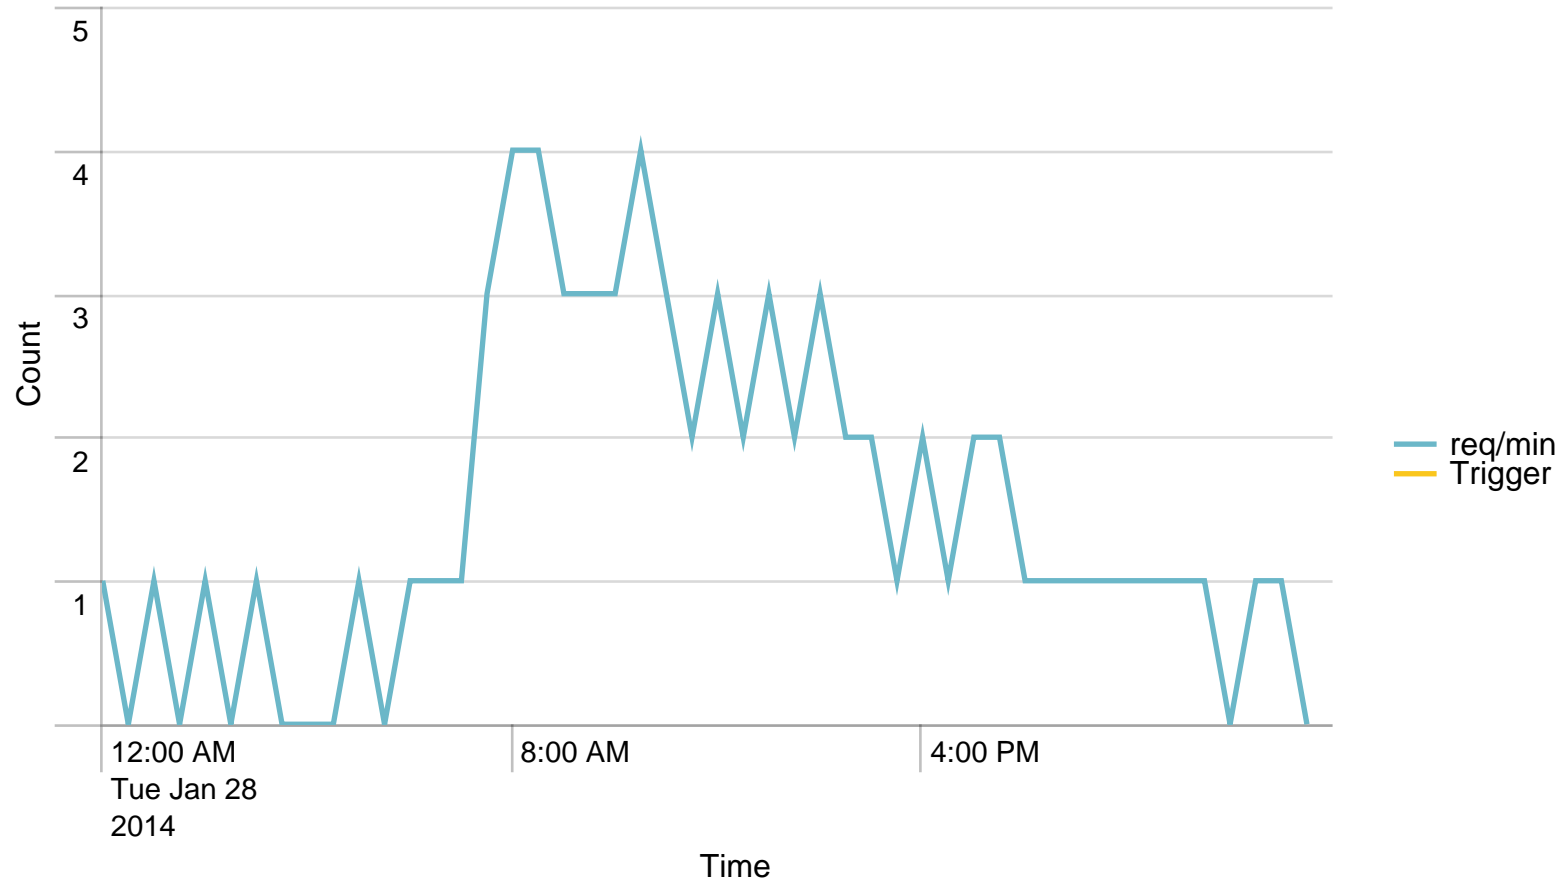

Max Requests / min - 24 hours. Trigger: 864

Alerts - min / last 24 hours

No results found.

Max Requests / last 24 hours. Trigger: 51840

Alerts - hour / last 24 hours

No results found.

Used Heap (MB) / 5 minutes - last 24 hours. Trigger: 90%

Alerts - Memory / last 24 hours

No results found.

Average response time (ms) pr application / 1 minute - past day. Trigger: 5 sec

Alerts - responsetime / last 24 hours

No results found.

Average response time (ms) pr application / 1 hour - past day. Trigger: 4 sec

	Time	rs-app03.nspnet.dk	rs-app04.nspnet.dk
1	01/28/2014 00:00:00		1805.000000
2	01/28/2014 01:00:00	1088.000000	
3	01/28/2014 02:00:00	2191.000000	
4	01/28/2014 03:00:00	449.000000	
5	01/28/2014 04:00:00		
6	01/28/2014 05:00:00		1329.000000
7	01/28/2014 06:00:00	1631.000000	257.000000
8	01/28/2014 07:00:00	551.000000	820.600000
9	01/28/2014 08:00:00	527.382353	373.857143
10	01/28/2014 09:00:00	508.611111	414.189189
11	01/28/2014 10:00:00	333.166667	432.484848
12	01/28/2014 11:00:00	405.590909	510.750000
13	01/28/2014 12:00:00	639.000000	537.818182
14	01/28/2014 13:00:00	503.666667	579.866667
15	01/28/2014 14:00:00	511.562500	457.923077
16	01/28/2014 15:00:00	862.300000	1031.400000
17	01/28/2014 16:00:00	1266.333333	650.000000
18	01/28/2014 17:00:00	647.000000	597.500000
19	01/28/2014 18:00:00	774.500000	899.666667
20	01/28/2014 19:00:00	129.500000	1889.000000
21	01/28/2014 20:00:00	1278.000000	1975.000000
22	01/28/2014 21:00:00	3259.500000	1118.500000
23	01/28/2014 22:00:00		164.000000