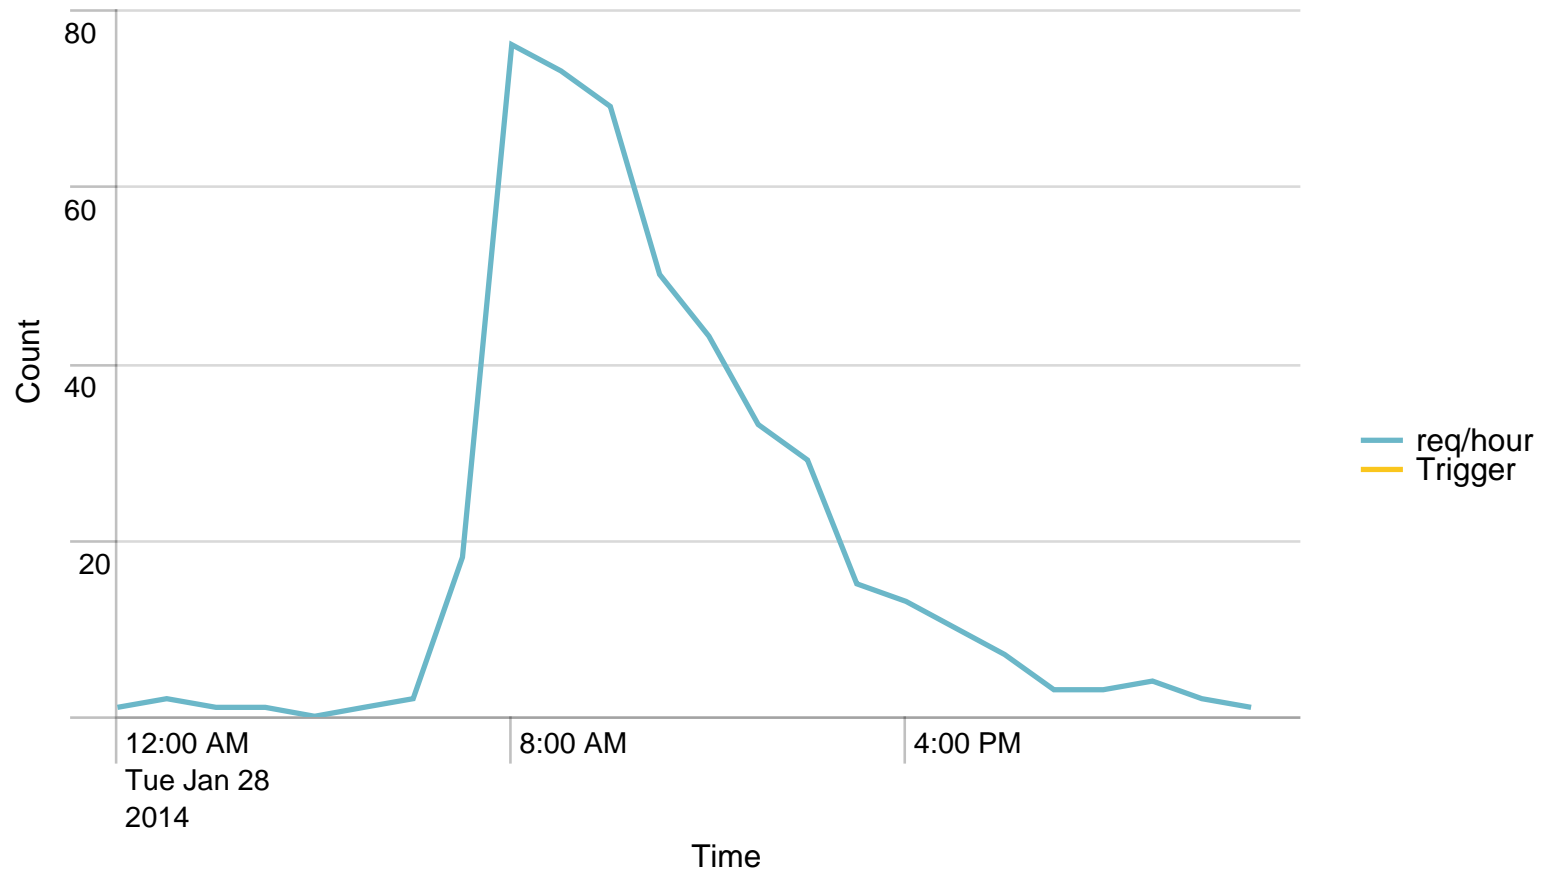

Max Requests / min - 24 hours. Trigger: 864

Alerts - min / last 24 hours

No results found.

Max Requests / last 24 hours. Trigger: 51840

Alerts - hour / last 24 hours

No results found.

Used Heap (MB) / 5 minutes - last 24 hours. Trigger: 90%

Alerts - Memory / last 24 hours

No results found.

Average response time (ms) pr application / 1 minute - past day. Trigger: 5 sec

Alerts - responsetime / last 24 hours

No results found.

Average response time (ms) pr application / 1 hour - past day. Trigger: 4 sec

	Time	rs-app03.nspnet.dk	rs-app04.nspnet.dk
1	01/28/2014 00:00:00		1805.000000
2	01/28/2014 01:00:00	1088.000000	
3	01/28/2014 02:00:00	2191.000000	
4	01/28/2014 03:00:00	449.000000	
5	01/28/2014 04:00:00		
6	01/28/2014 05:00:00		1329.000000
7	01/28/2014 06:00:00	1631.000000	257.000000
8	01/28/2014 07:00:00	551.000000	820.600000
9	01/28/2014 08:00:00	527.382353	373.857143
10	01/28/2014 09:00:00	508.611111	414.189189
11	01/28/2014 10:00:00	333.166667	432.484848
12	01/28/2014 11:00:00	405.590909	510.750000
13	01/28/2014 12:00:00	639.000000	537.818182
14	01/28/2014 13:00:00	503.666667	579.866667
15	01/28/2014 14:00:00	511.562500	457.923077
16	01/28/2014 15:00:00	862.300000	1031.400000
17	01/28/2014 16:00:00	1266.333333	650.000000
18	01/28/2014 17:00:00	647.000000	597.500000
19	01/28/2014 18:00:00	774.500000	899.666667
20	01/28/2014 19:00:00	129.500000	1889.000000
21	01/28/2014 20:00:00	1278.000000	1975.000000
22	01/28/2014 21:00:00	3259.500000	1118.500000
23	01/28/2014 22:00:00		164.000000