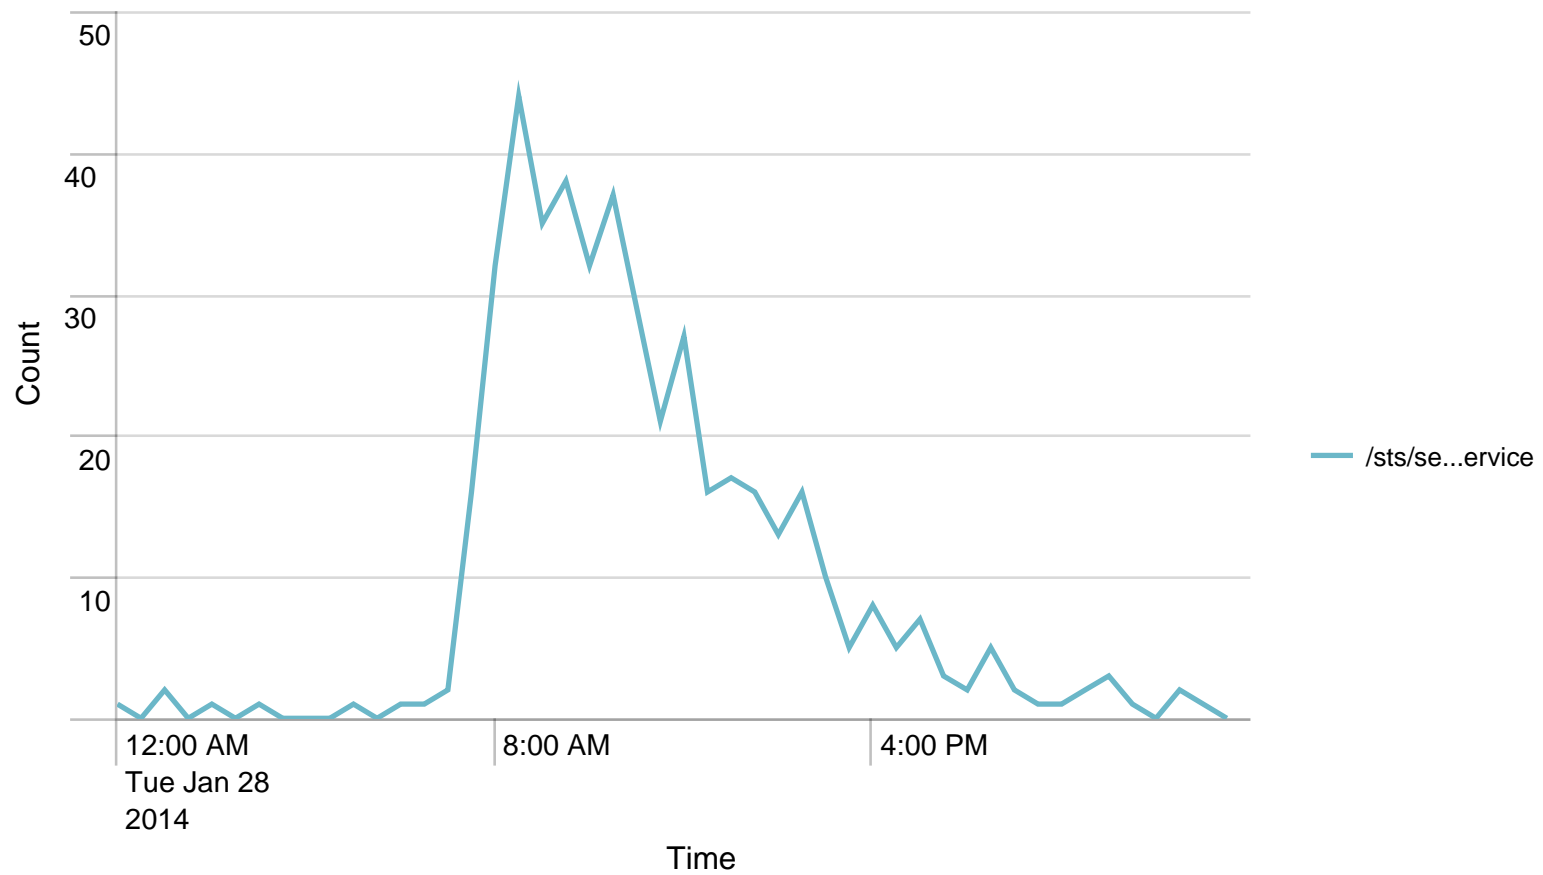

Alerts - Memory / last 24 hours

No results found.

Average response time (ms) pr application / 1 minute - past day. Trigger: 5 sec

Alerts - responsetime / last 24 hours

No results found.

Average response time (ms) pr application / 1 hour - past day. Trigger: 4 sec

Alerts - responsetime / last 24 hours

No results found.

Requests/path/hour - 24 hours

Avg CPU usage/min - 24 hours

Avg CPU usage/hour - 24 hours

Alerts - CPU usage / last 24 hours

No results found.

Avg responstimes(ms)/host to STS - 24 hours

	Time	rs-app03.nspnet.dk	rs-app04.nspnet.dk
1	01/28/2014 00:00:00		1805.000000
2	01/28/2014 01:00:00	1088.000000	
3	01/28/2014 02:00:00	2191.000000	
4	01/28/2014 03:00:00	449.000000	
5	01/28/2014 04:00:00		
6	01/28/2014 05:00:00		1329.000000
7	01/28/2014 06:00:00	1631.000000	257.000000
8	01/28/2014 07:00:00	551.000000	820.600000
9	01/28/2014 08:00:00	527.382353	373.857143
10	01/28/2014 09:00:00	508.611111	414.189189
11	01/28/2014 10:00:00	333.166667	432.484848
12	01/28/2014 11:00:00	405.590909	510.750000
13	01/28/2014 12:00:00	639.000000	537.818182
14	01/28/2014 13:00:00	503.666667	579.866667
15	01/28/2014 14:00:00	511.562500	457.923077
16	01/28/2014 15:00:00	862.300000	1031.400000
17	01/28/2014 16:00:00	1266.333333	650.000000
18	01/28/2014 17:00:00	647.000000	597.500000
19	01/28/2014 18:00:00	774.500000	899.666667
20	01/28/2014 19:00:00	129.500000	1889.000000
21	01/28/2014 20:00:00	1278.000000	1975.000000
22	01/28/2014 21:00:00	3259.500000	1118.500000
23	01/28/2014 22:00:00		164.000000