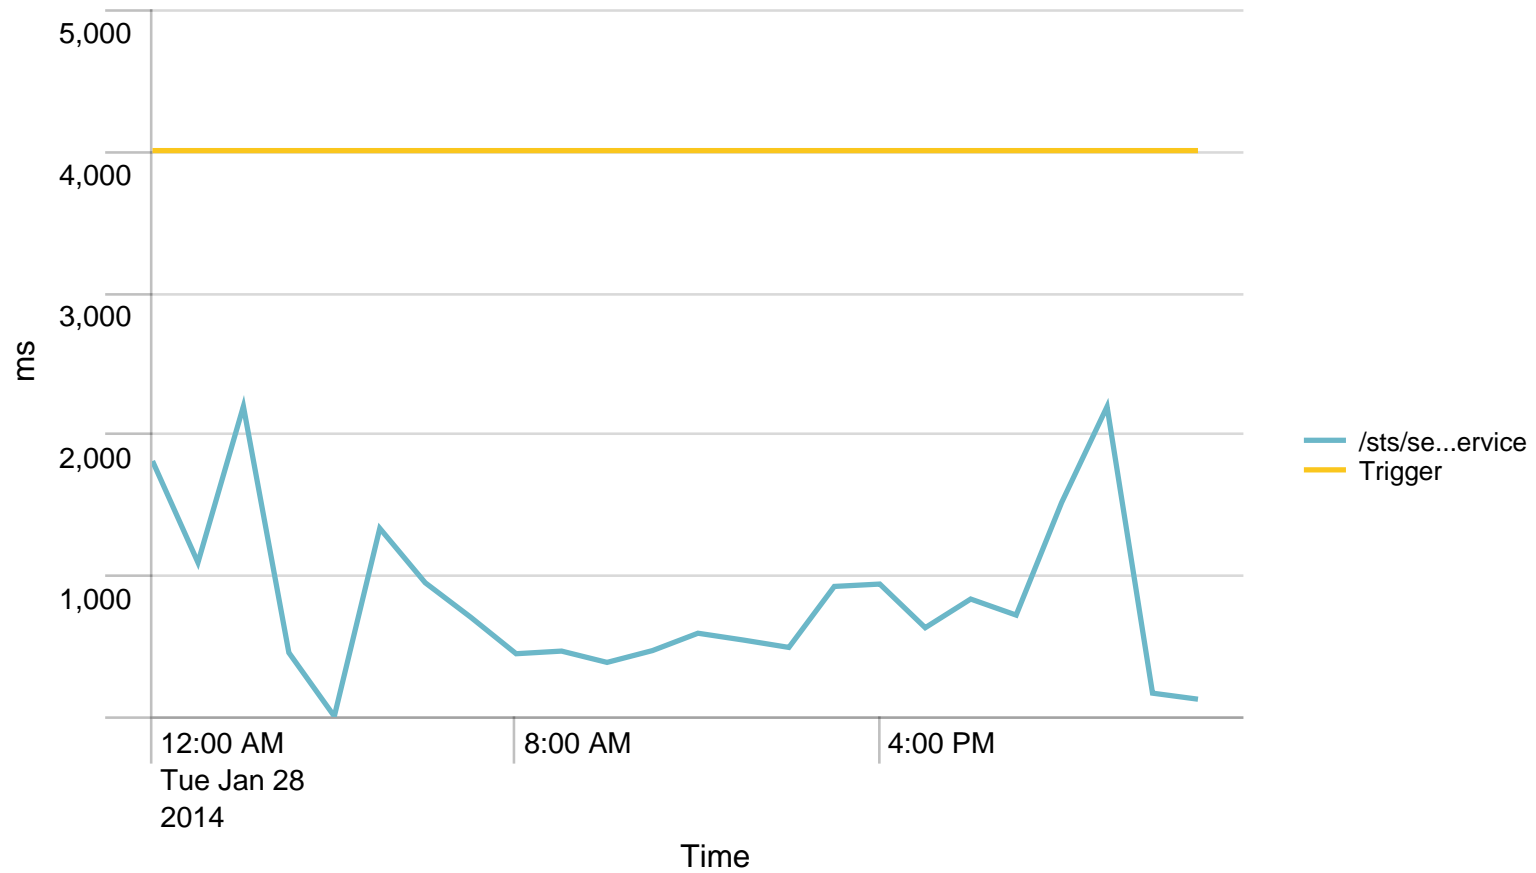

Max Requests / min - 24 hours. Trigger: 864

Alerts - min / last 24 hours

No results found.

Max Requests / last 24 hours. Trigger: 51840

Alerts - hour / last 24 hours

No results found.

Used Heap (MB) / 5 minutes - last 24 hours. Trigger: 90%

Alerts - Memory / last 24 hours

No results found.

Average response time (ms) pr application / 1 minute - past day. Trigger: 5 sec

Alerts - responsetime / last 24 hours

No results found.

Average response time (ms) pr application / 1 hour - past day. Trigger: 4 sec

Alerts - responsetime / last 24 hours

No results found.

Requests/path/hour - 24 hours

Avg CPU usage/min - 24 hours

Avg CPU usage/hour - 24 hours

Alerts - CPU usage / last 24 hours

No results found.

Avg responstimes(ms)/host to STS - 24 hours

	Time	rs-app03.nspnet.dk	rs-app04.nspnet.dk
1	01/28/2014 00:00:00		1805.000000
2	01/28/2014 01:00:00	1088.000000	
3	01/28/2014 02:00:00	2191.000000	
4	01/28/2014 03:00:00	449.000000	
5	01/28/2014 04:00:00		
6	01/28/2014 05:00:00		1329.000000
7	01/28/2014 06:00:00	1631.000000	257.000000
8	01/28/2014 07:00:00	551.000000	820.600000
9	01/28/2014 08:00:00	527.382353	373.857143
10	01/28/2014 09:00:00	508.611111	414.189189
11	01/28/2014 10:00:00	333.166667	432.484848
12	01/28/2014 11:00:00	405.590909	510.750000
13	01/28/2014 12:00:00	639.000000	537.818182
14	01/28/2014 13:00:00	503.666667	579.866667
15	01/28/2014 14:00:00	511.562500	457.923077
16	01/28/2014 15:00:00	862.300000	1031.400000
17	01/28/2014 16:00:00	1266.333333	650.000000
18	01/28/2014 17:00:00	647.000000	597.500000
19	01/28/2014 18:00:00	774.500000	899.666667
20	01/28/2014 19:00:00	129.500000	1889.000000
21	01/28/2014 20:00:00	1278.000000	1975.000000
22	01/28/2014 21:00:00	3259.500000	1118.500000
23	01/28/2014 22:00:00		164.000000