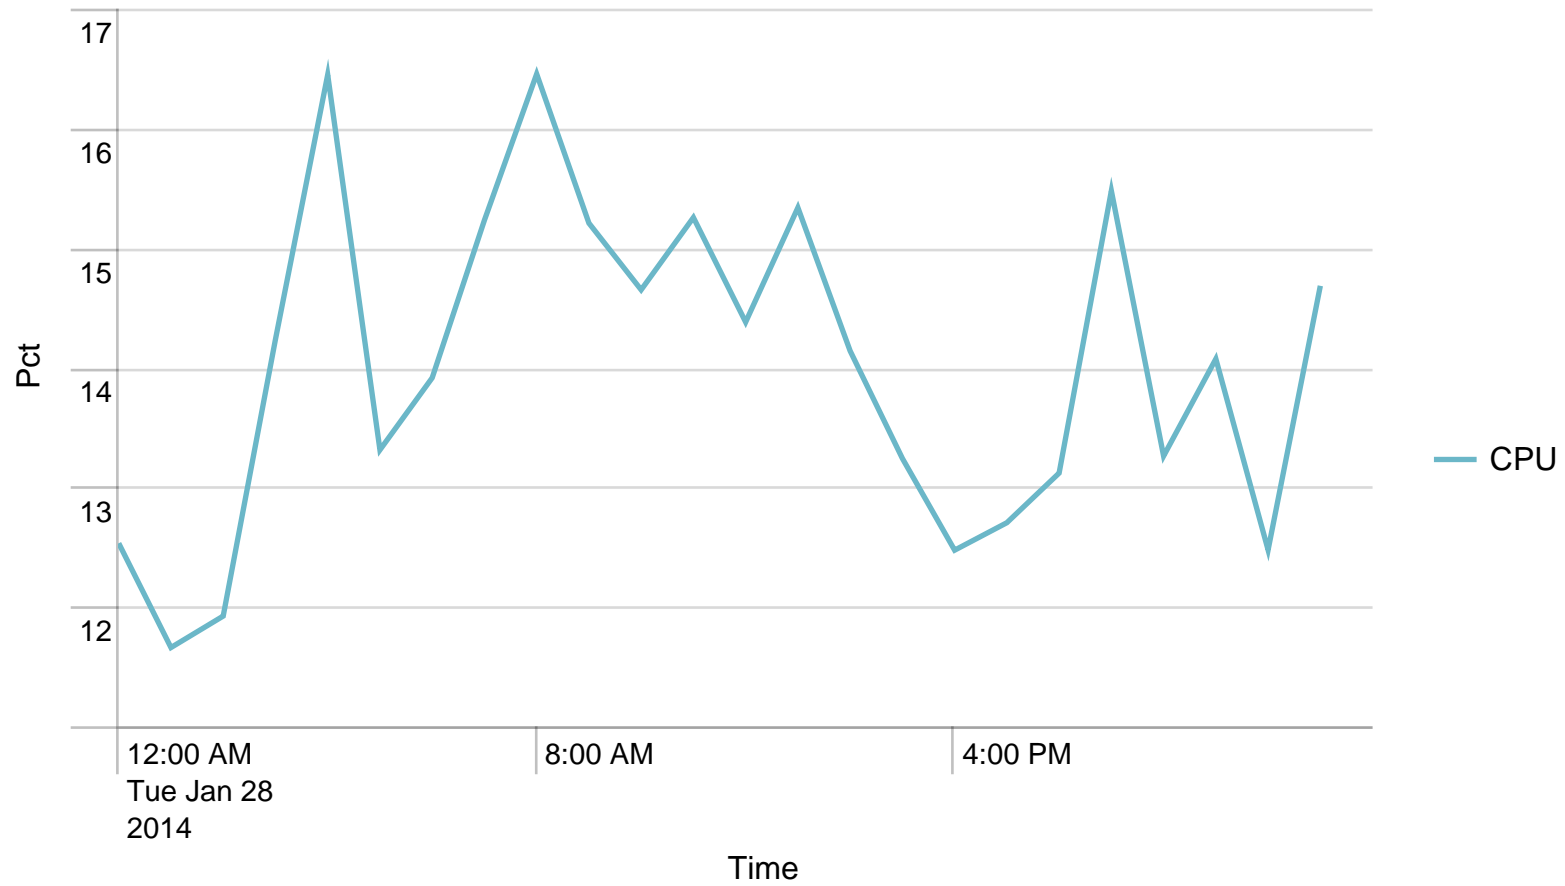

Alerts - responsetime / last 24 hours

No results found.

Requests/path/hour - 24 hours

Avg CPU usage/min - 24 hours

Avg CPU usage/hour - 24 hours

Alerts - CPU usage / last 24 hours

No results found.

Avg responstimes(ms)/host to STS - 24 hours

	Time	rs-app03.nspnet.dk	rs-app04.nspnet.dk
1	01/28/2014 00:00:00		1805.000000
2	01/28/2014 01:00:00	1088.000000	
3	01/28/2014 02:00:00	2191.000000	
4	01/28/2014 03:00:00	449.000000	
5	01/28/2014 04:00:00		
6	01/28/2014 05:00:00		1329.000000
7	01/28/2014 06:00:00	1631.000000	257.000000
8	01/28/2014 07:00:00	551.000000	820.600000
9	01/28/2014 08:00:00	527.382353	373.857143
10	01/28/2014 09:00:00	508.611111	414.189189
11	01/28/2014 10:00:00	333.166667	432.484848
12	01/28/2014 11:00:00	405.590909	510.750000
13	01/28/2014 12:00:00	639.000000	537.818182
14	01/28/2014 13:00:00	503.666667	579.866667
15	01/28/2014 14:00:00	511.562500	457.923077
16	01/28/2014 15:00:00	862.300000	1031.400000
17	01/28/2014 16:00:00	1266.333333	650.000000
18	01/28/2014 17:00:00	647.000000	597.500000
19	01/28/2014 18:00:00	774.500000	899.666667
20	01/28/2014 19:00:00	129.500000	1889.000000
21	01/28/2014 20:00:00	1278.000000	1975.000000
22	01/28/2014 21:00:00	3259.500000	1118.500000
23	01/28/2014 22:00:00		164.000000

Time
24 01/28/2014 23:00:00

rs-app03.nspnet.dk

rs-app04.nspnet.dk
120.000000

SoapActions/hour to STS - 24 hours

	Time	VALUE
1	01/28/2014 00:00:00	1
2	01/28/2014 01:00:00	2
3	01/28/2014 02:00:00	1
4	01/28/2014 03:00:00	1
5	01/28/2014 04:00:00	0
6	01/28/2014 05:00:00	1
7	01/28/2014 06:00:00	2
8	01/28/2014 07:00:00	18
9	01/28/2014 08:00:00	76
10	01/28/2014 09:00:00	73
11	01/28/2014 10:00:00	69
12	01/28/2014 11:00:00	50
13	01/28/2014 12:00:00	43
14	01/28/2014 13:00:00	33
15	01/28/2014 14:00:00	29
16	01/28/2014 15:00:00	15
17	01/28/2014 16:00:00	13
18	01/28/2014 17:00:00	10
19	01/28/2014 18:00:00	7
20	01/28/2014 19:00:00	3
21	01/28/2014 20:00:00	3
22	01/28/2014 21:00:00	4
23	01/28/2014 22:00:00	2
24	01/28/2014 23:00:00	1