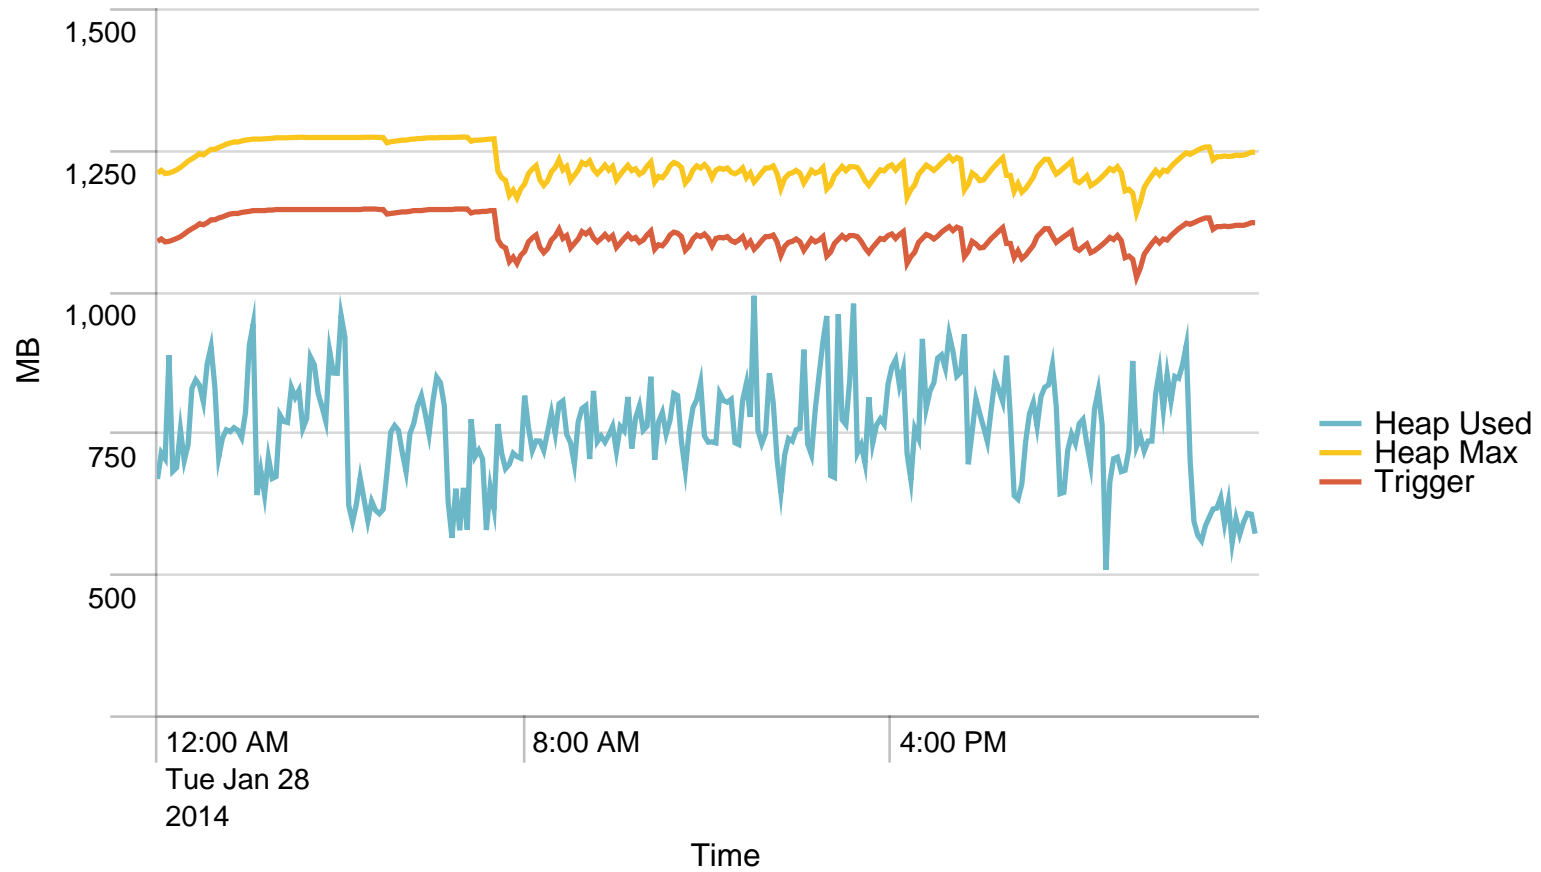

Max Requests / min - 24 hours. Trigger: 864

Alerts - min / last 24 hours

No results found.

Max Requests / last 24 hours. Trigger: 51840

Alerts - hour / last 24 hours

No results found.

Used Heap (MB) / 5 minutes - last 24 hours. Trigger: 90%

Alerts - Memory / last 24 hours

No results found.

Average response time (ms) pr application / 1 minute - past day. Trigger: 5 sec

Alerts - responsetime / last 24 hours

No results found.

Average response time (ms) pr application / 1 hour - past day. Trigger: 4 sec

	Time	rs-app03.nspnet.dk	rs-app04.nspnet.dk
1	01/28/2014 00:00:00		1805.000000
2	01/28/2014 01:00:00	1088.000000	
3	01/28/2014 02:00:00	2191.000000	
4	01/28/2014 03:00:00	449.000000	
5	01/28/2014 04:00:00		
6	01/28/2014 05:00:00		1329.000000
7	01/28/2014 06:00:00	1631.000000	257.000000
8	01/28/2014 07:00:00	551.000000	820.600000
9	01/28/2014 08:00:00	527.382353	373.857143
10	01/28/2014 09:00:00	508.611111	414.189189
11	01/28/2014 10:00:00	333.166667	432.484848
12	01/28/2014 11:00:00	405.590909	510.750000
13	01/28/2014 12:00:00	639.000000	537.818182
14	01/28/2014 13:00:00	503.666667	579.866667
15	01/28/2014 14:00:00	511.562500	457.923077
16	01/28/2014 15:00:00	862.300000	1031.400000
17	01/28/2014 16:00:00	1266.333333	650.000000
18	01/28/2014 17:00:00	647.000000	597.500000
19	01/28/2014 18:00:00	774.500000	899.666667
20	01/28/2014 19:00:00	129.500000	1889.000000
21	01/28/2014 20:00:00	1278.000000	1975.000000
22	01/28/2014 21:00:00	3259.500000	1118.500000
23	01/28/2014 22:00:00		164.000000