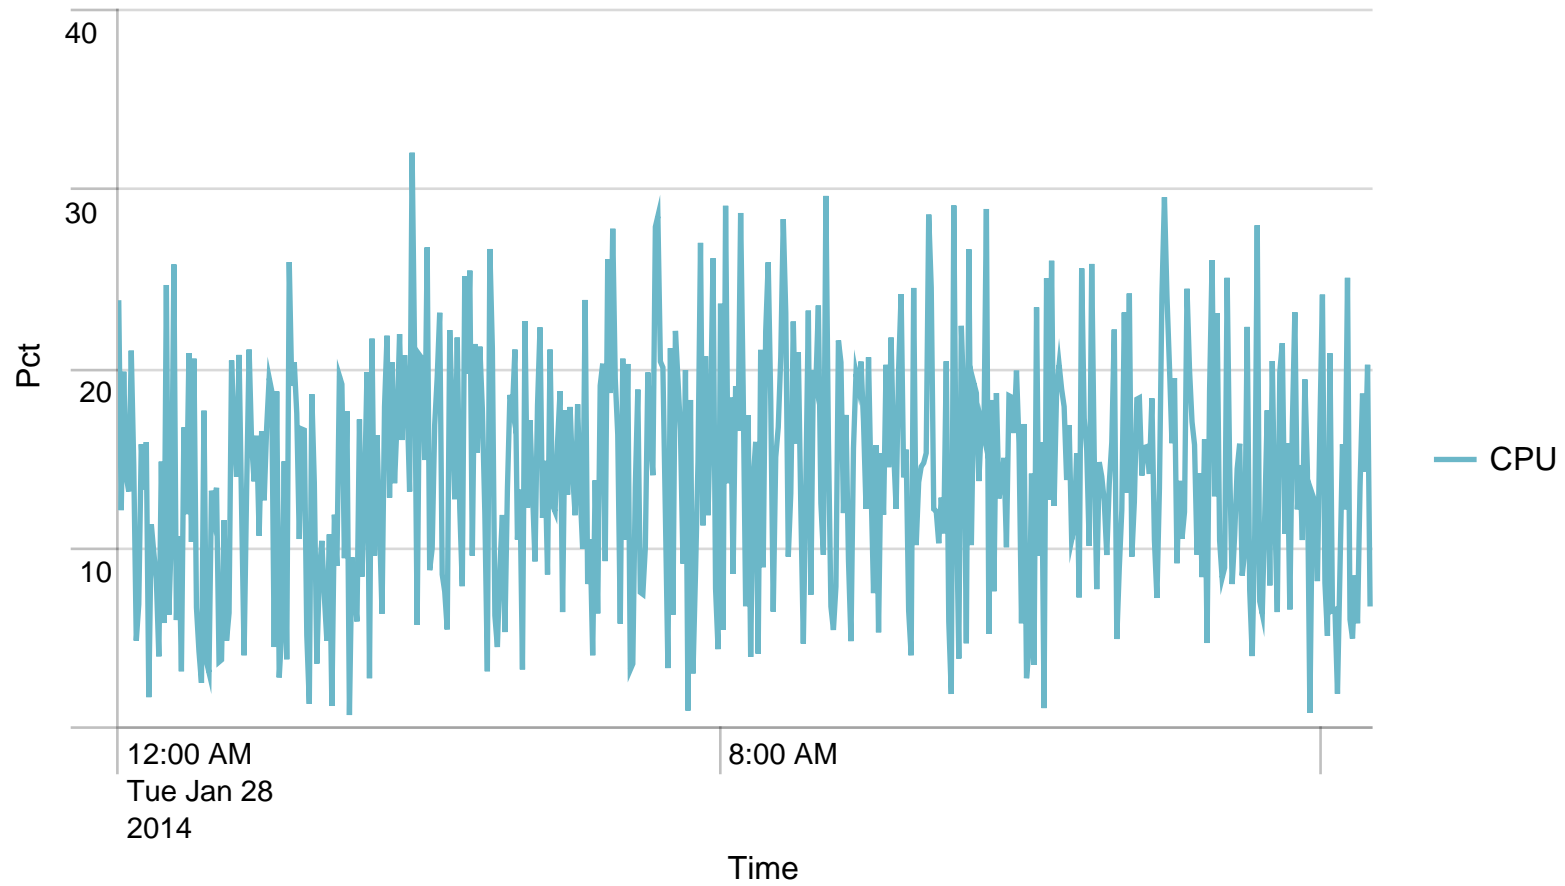

Avg CPU usage/min - 24 hours