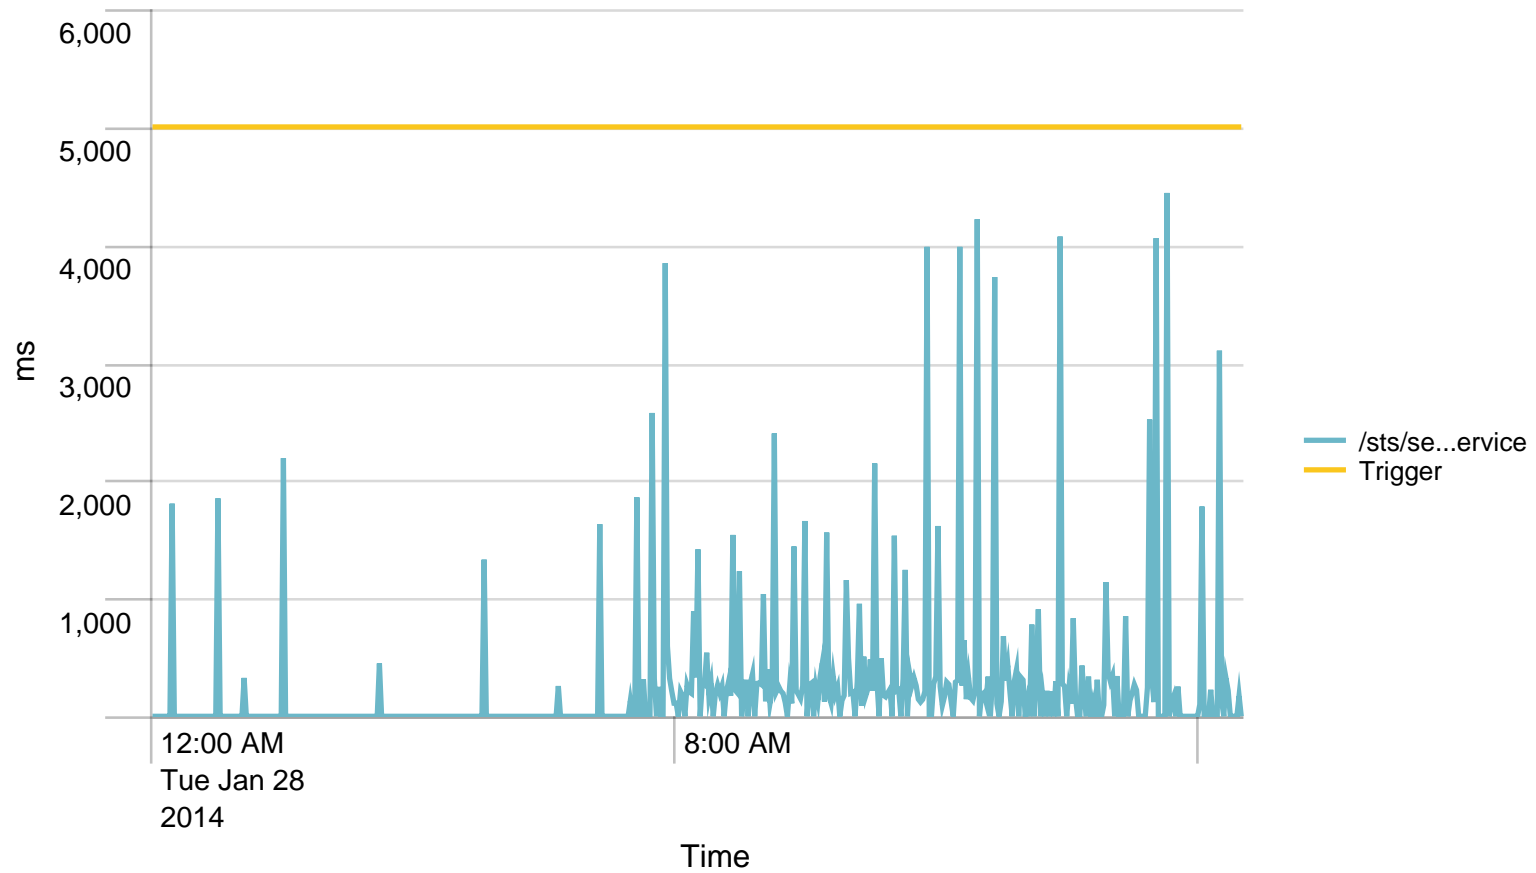

Alerts - Memory / last 24 hours

No results found.

Average response time (ms) pr application / 1 minute - past day. Trigger: 5 sec