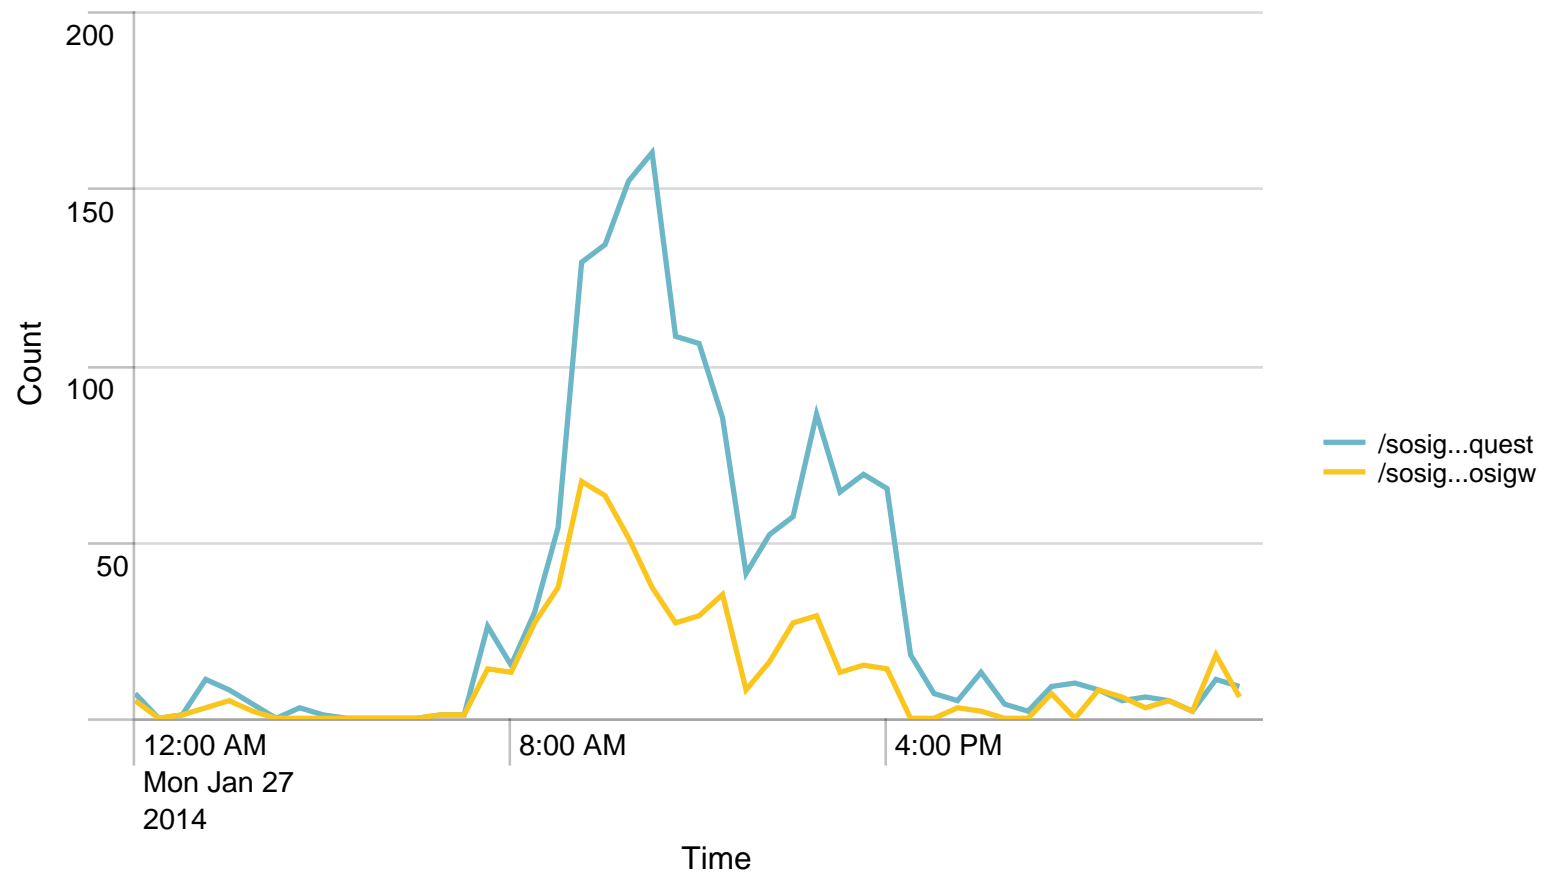

Max Requests / min - 24 hours. Trigger: 864

Alerts - min / last 24 hours

No results found.

Max Requests / last 24 hours. Trigger: 51840

Alerts - hour / last 24 hours

No results found.

Used Heap (MB) / 5 minutes - last 24 hours. Trigger: 90%

Alerts - Memory / last 24 hours

No results found.

Average response time (ms) pr application / 1 minute - past day. Trigger: 5 sec

Alerts - responsetime / last 24 hours

	_time	path	dur	Trigger
1	2014-01-27T11:42:00+0100	/sosigw/proxy/soap-request	20524.400000	5000
2	2014-01-27T11:44:00+0100	/sosigw/proxy/soap-request	25664.750000	5000
3	2014-01-27T17:02:00+0100	/sosigw/proxy/soap-request	8155.000000	5000
4	2014-01-27T17:06:00+0100	/sosigw/proxy/soap-request	7720.000000	5000

Average response time (ms) pr application / 1 hour - past day. Trigger: 4 sec

Alerts - responsetime / last 24 hours

No results found.

Requests/path/hour - 24 hours

Avg CPU usage/min - 24 hours

Avg CPU usage/hour - 24 hours