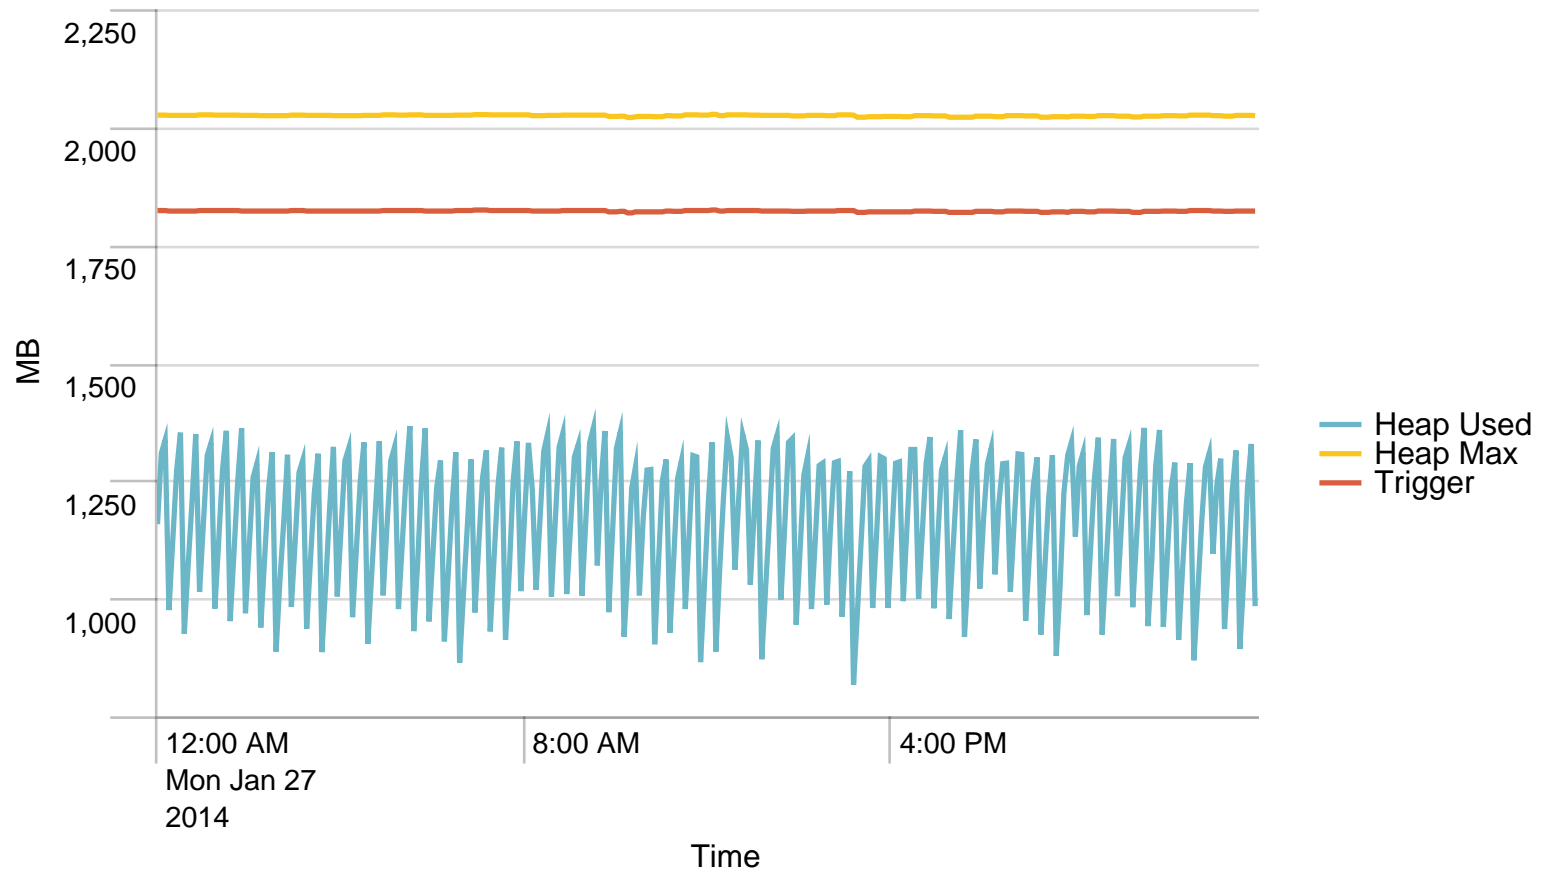

Max Requests / min - 24 hours. Trigger: 864

Alerts - min / last 24 hours

No results found.

Max Requests / last 24 hours. Trigger: 51840

Alerts - hour / last 24 hours

No results found.

Used Heap (MB) / 5 minutes - last 24 hours. Trigger: 90%

Alerts - Memory / last 24 hours

No results found.

Average response time (ms) pr application / 1 minute - past day. Trigger: 5 sec

Alerts - responsetime / last 24 hours

	_time	path	dur	Trigger
1	2014-01-27T11:42:00+0100	/sosigw/proxy/soap-request	20524.400000	5000
2	2014-01-27T11:44:00+0100	/sosigw/proxy/soap-request	25664.750000	5000
3	2014-01-27T17:02:00+0100	/sosigw/proxy/soap-request	8155.000000	5000
4	2014-01-27T17:06:00+0100	/sosigw/proxy/soap-request	7720.000000	5000

Average response time (ms) pr application / 1 hour - past day. Trigger: 4 sec

Alerts - responsetime / last 24 hours

No results found.

Requests/path/hour - 24 hours

Avg CPU usage/min - 24 hours

Avg CPU usage/hour - 24 hours