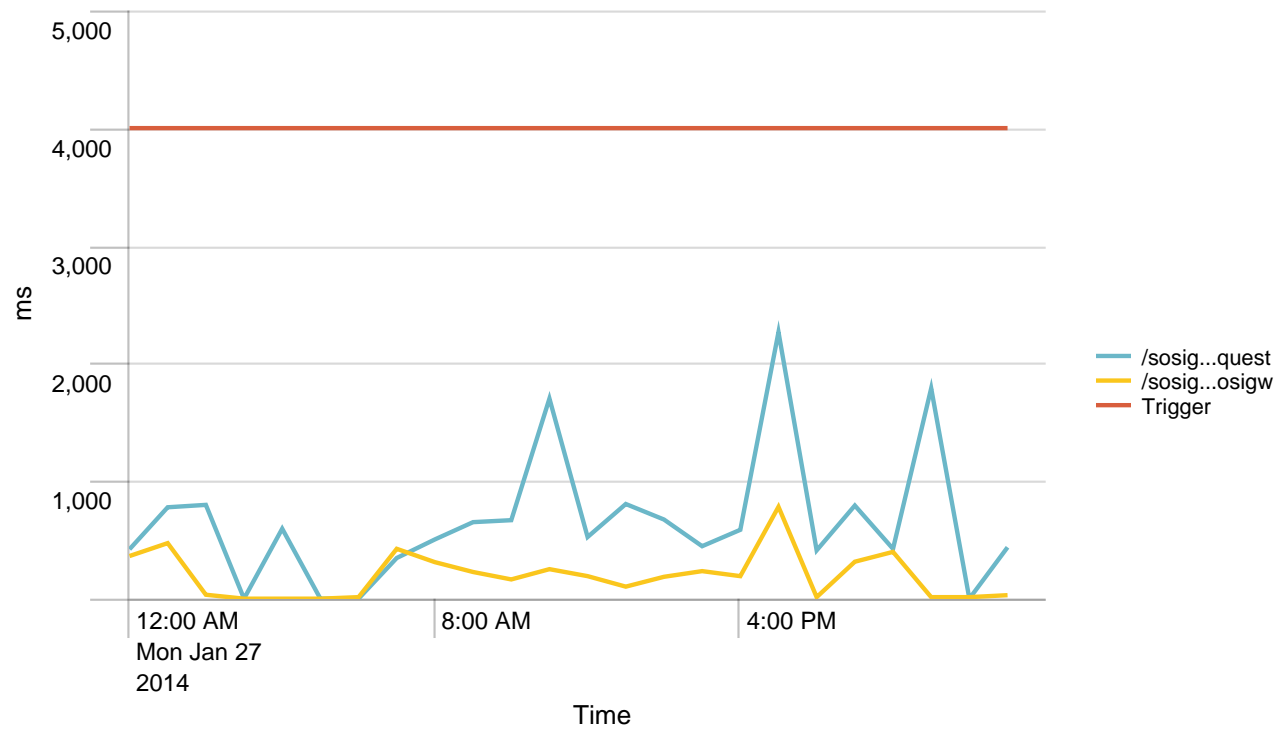

Max Requests / min - 24 hours. Trigger: 864

Alerts - min / last 24 hours

No results found.

Max Requests / last 24 hours. Trigger: 51840

Alerts - hour / last 24 hours

No results found.

Used Heap (MB) / 5 minutes - last 24 hours. Trigger: 90%

Alerts - Memory / last 24 hours

No results found.

Average response time (ms) pr application / 1 minute - past day. Trigger: 5 sec

Alerts - responsetime / last 24 hours

	_time	path	dur	Trigger
1	2014-01-27T11:42:00+0100	/sosigw/proxy/soap-request	20524.400000	5000
2	2014-01-27T11:44:00+0100	/sosigw/proxy/soap-request	25664.750000	5000
3	2014-01-27T17:02:00+0100	/sosigw/proxy/soap-request	8155.000000	5000
4	2014-01-27T17:06:00+0100	/sosigw/proxy/soap-request	7720.000000	5000

Average response time (ms) pr application / 1 hour - past day. Trigger: 4 sec

Alerts - responsetime / last 24 hours

No results found.

Requests/path/hour - 24 hours

Avg CPU usage/min - 24 hours

Avg CPU usage/hour - 24 hours