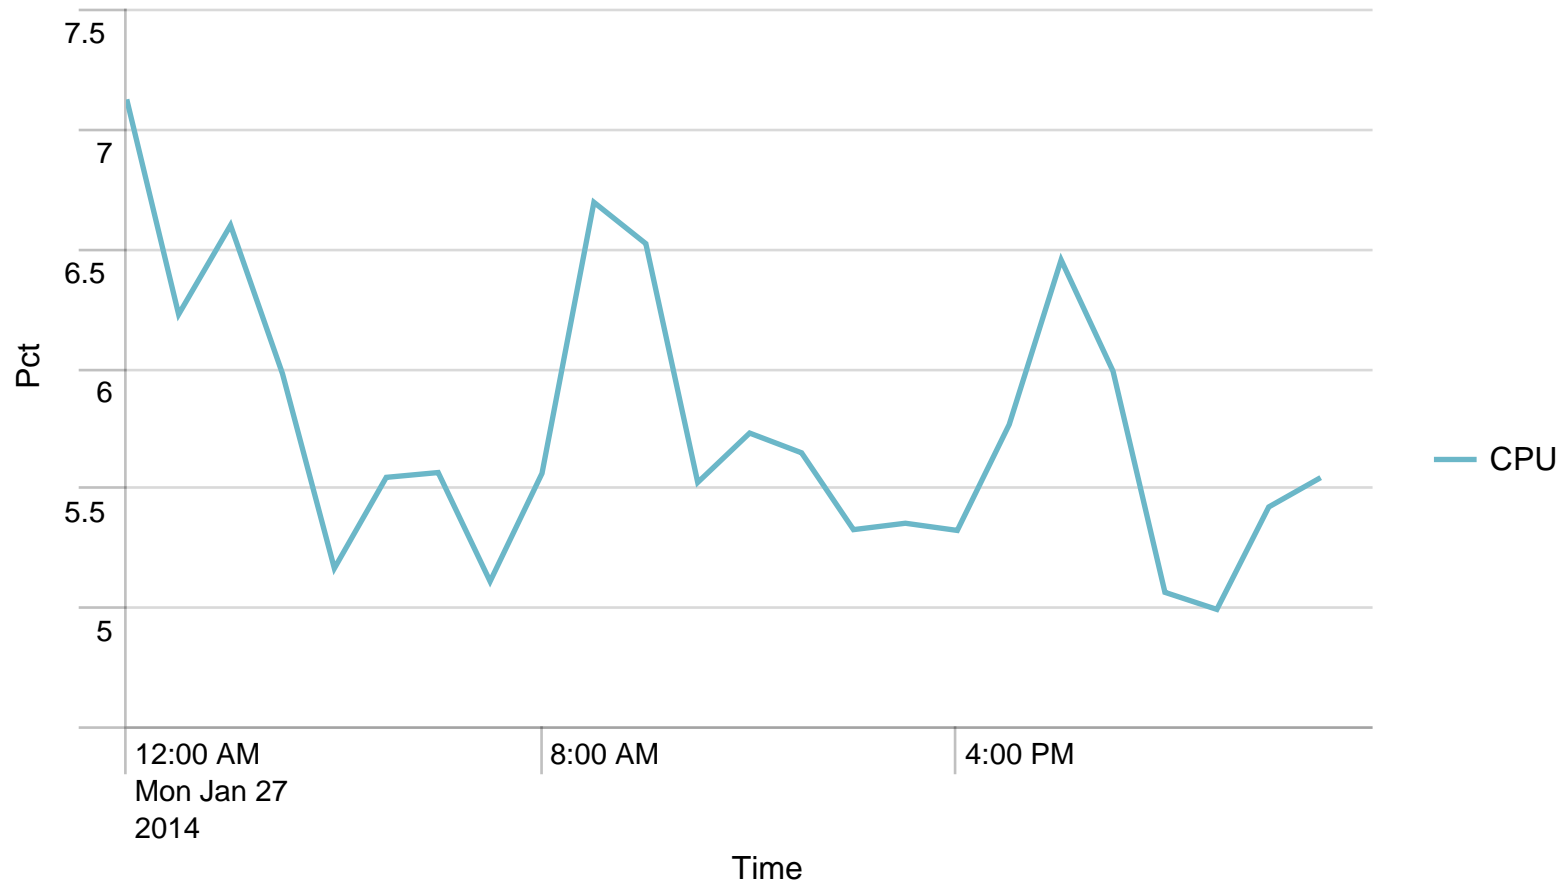

Alerts - Memory / last 24 hours

No results found.

Average response time (ms) pr application / 1 minute - past day. Trigger: 5 sec

Alerts - responsetime / last 24 hours

	_time	path	dur	Trigger
1	2014-01-27T11:42:00+0100	/sosigw/proxy/soap-request	20524.400000	5000
2	2014-01-27T11:44:00+0100	/sosigw/proxy/soap-request	25664.750000	5000
3	2014-01-27T17:02:00+0100	/sosigw/proxy/soap-request	8155.000000	5000
4	2014-01-27T17:06:00+0100	/sosigw/proxy/soap-request	7720.000000	5000

Average response time (ms) pr application / 1 hour - past day. Trigger: 4 sec

Alerts - responsetime / last 24 hours

No results found.

Requests/path/hour - 24 hours

Avg CPU usage/min - 24 hours

Avg CPU usage/hour - 24 hours

Alerts - CPU usage / last 24 hours

No results found.

Avg responstimes(ms)/host to SOSIGW - 24 hours

	Time	rh-app03.nspnet.dk	rh-app04.nspnet.dk
1	01/27/2014 00:00:00		147.166667
2	01/27/2014 01:00:00	1094.500000	875.500000
3	01/27/2014 02:00:00	518.857143	459.000000
4	01/27/2014 03:00:00	322.285714	
5	01/27/2014 04:00:00		595.000000
6	01/27/2014 05:00:00		
7	01/27/2014 06:00:00	13.000000	
8	01/27/2014 07:00:00	779.111111	209.650000
9	01/27/2014 08:00:00	425.652174	297.592593
10	01/27/2014 09:00:00	439.147541	479.056180
11	01/27/2014 10:00:00	572.068493	438.898734
12	01/27/2014 11:00:00	1137.410072	1643.601562
13	01/27/2014 12:00:00	368.750000	476.944444
14	01/27/2014 13:00:00	534.024390	697.358491
15	01/27/2014 14:00:00	432.243902	577.544118
16	01/27/2014 15:00:00	419.969697	391.070423
17	01/27/2014 16:00:00	503.906977	539.000000
18	01/27/2014 17:00:00	2558.375000	905.400000
19	01/27/2014 18:00:00	358.625000	411.444444
20	01/27/2014 19:00:00	780.000000	423.777778
21	01/27/2014 20:00:00	275.500000	572.222222
22	01/27/2014 21:00:00	845.500000	77.600000
23	01/27/2014 22:00:00	12.800000	12.000000