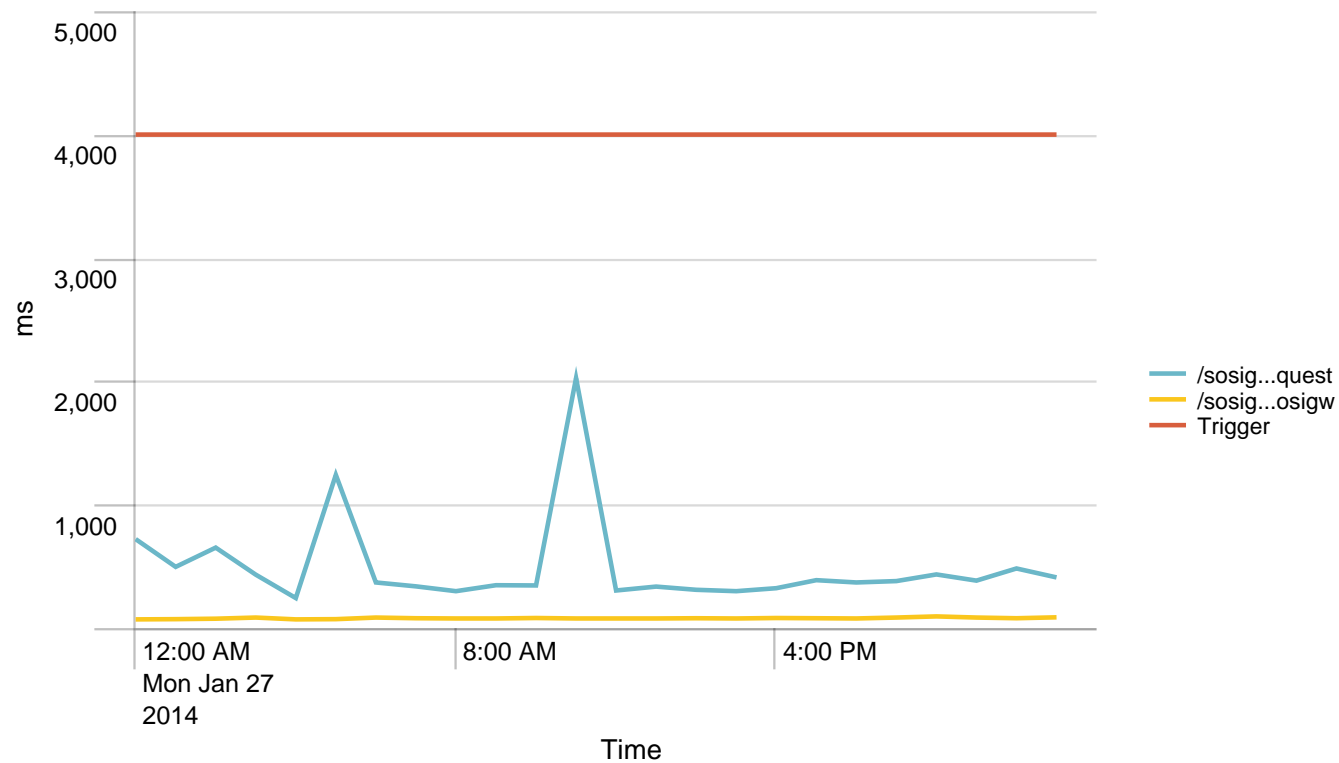

Max Requests / min - 24 hours. Trigger: 864

Alerts - min / last 24 hours

No results found.

Max Requests / last 24 hours. Trigger: 51840

Alerts - hour / last 24 hours

No results found.

Used Heap (MB) / 5 minutes - last 24 hours. Trigger: 90%

Alerts - Memory / last 24 hours

No results found.

Average response time (ms) pr application / 1 minute - past day. Trigger: 5 sec

Alerts - responsetime / last 24 hours

	_time	path	dur	Trigger
1	2014-01-27T11:40:00+0100	/sosigw/proxy/soap-request	10128.826087	5000
2	2014-01-27T11:42:00+0100	/sosigw/proxy/soap-request	35797.789474	5000
3	2014-01-27T11:44:00+0100	/sosigw/proxy/soap-request	26199.823529	5000

Average response time (ms) pr application / 1 hour - past day. Trigger: 4 sec

Alerts - responsetime / last 24 hours

No results found.

Requests/path/hour - 24 hours

Avg CPU usage/min - 24 hours

Avg CPU usage/hour - 24 hours