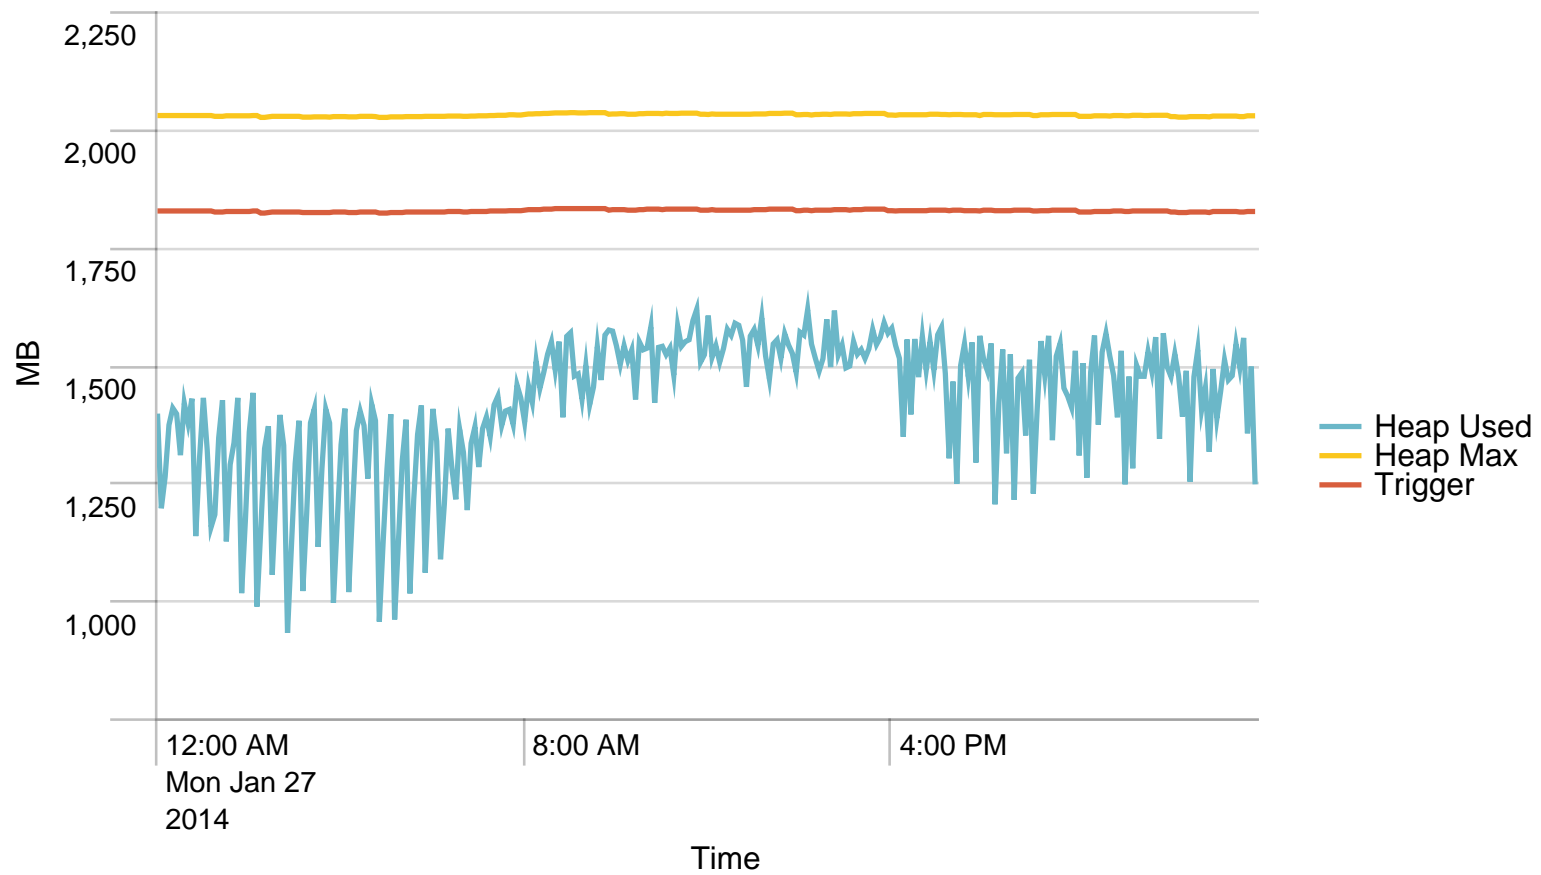

Max Requests / min - 24 hours. Trigger: 864

Alerts - min / last 24 hours

No results found.

Max Requests / last 24 hours. Trigger: 51840

Alerts - hour / last 24 hours

No results found.

Used Heap (MB) / 5 minutes - last 24 hours. Trigger: 90%

Alerts - Memory / last 24 hours

No results found.

Average response time (ms) pr application / 1 minute - past day. Trigger: 5 sec

Alerts - responsetime / last 24 hours

	_time	path	dur	Trigger
1	2014-01-27T11:40:00+0100	/sosigw/proxy/soap-request	10128.826087	5000
2	2014-01-27T11:42:00+0100	/sosigw/proxy/soap-request	35797.789474	5000
3	2014-01-27T11:44:00+0100	/sosigw/proxy/soap-request	26199.823529	5000

Average response time (ms) pr application / 1 hour - past day. Trigger: 4 sec

Alerts - responsetime / last 24 hours

No results found.

Requests/path/hour - 24 hours

Avg CPU usage/min - 24 hours

Avg CPU usage/hour - 24 hours