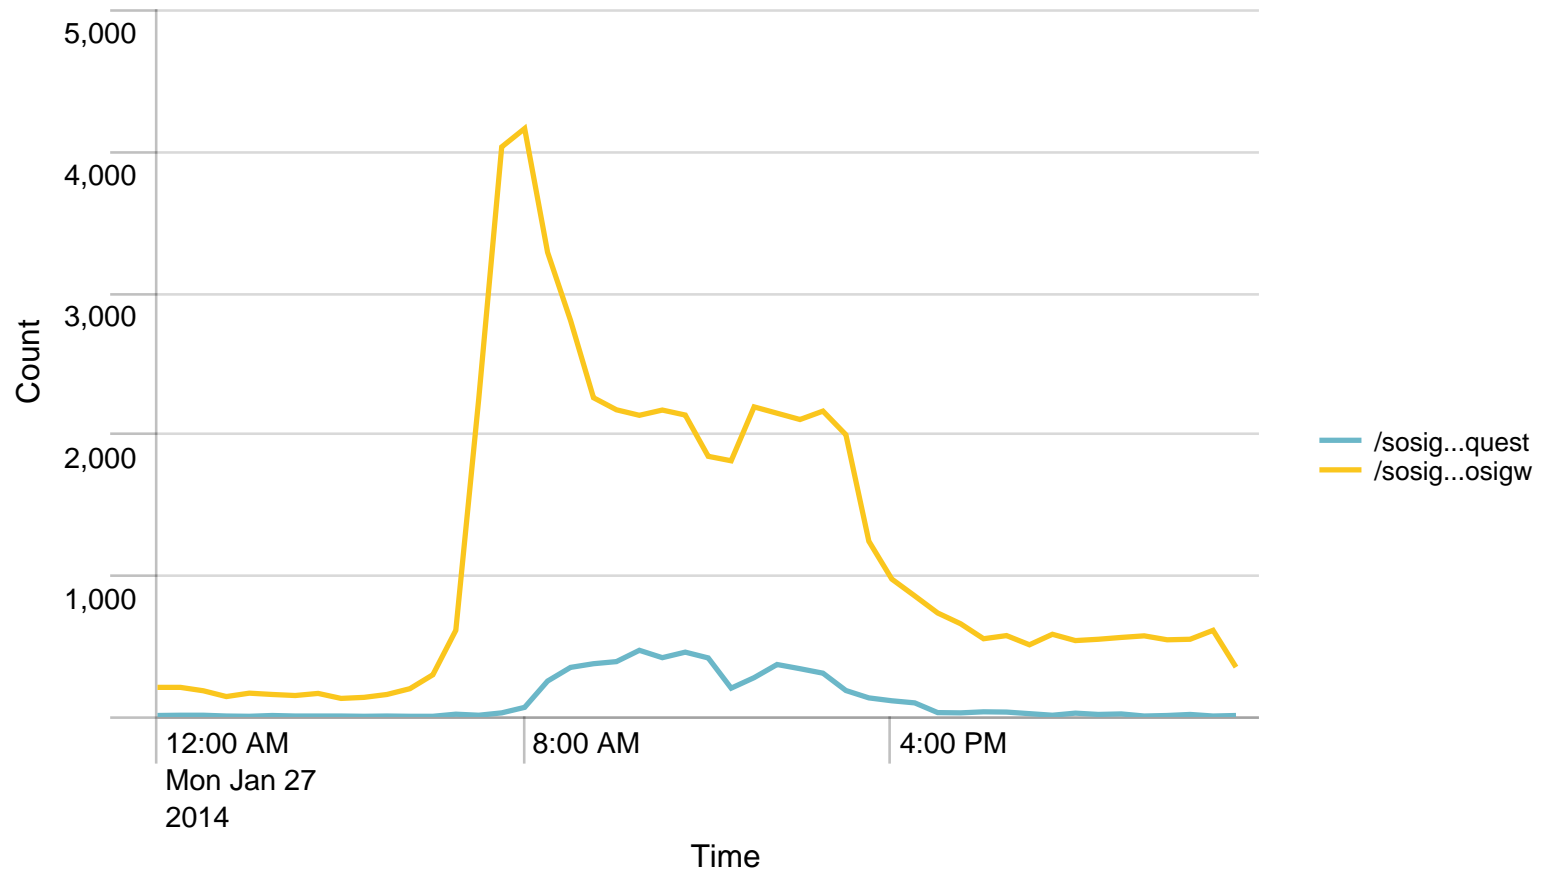

Max Requests / min - 24 hours. Trigger: 864

Alerts - min / last 24 hours

No results found.

Max Requests / last 24 hours. Trigger: 51840

Alerts - hour / last 24 hours

No results found.

Used Heap (MB) / 5 minutes - last 24 hours. Trigger: 90%

Alerts - Memory / last 24 hours

No results found.

Average response time (ms) pr application / 1 minute - past day. Trigger: 5 sec

Alerts - responsetime / last 24 hours

	_time	path	dur	Trigger
1	2014-01-27T11:40:00+0100	/sosigw/proxy/soap-request	10128.826087	5000
2	2014-01-27T11:42:00+0100	/sosigw/proxy/soap-request	35797.789474	5000
3	2014-01-27T11:44:00+0100	/sosigw/proxy/soap-request	26199.823529	5000

Average response time (ms) pr application / 1 hour - past day. Trigger: 4 sec

Alerts - responsetime / last 24 hours

No results found.

Requests/path/hour - 24 hours

Avg CPU usage/min - 24 hours

Avg CPU usage/hour - 24 hours