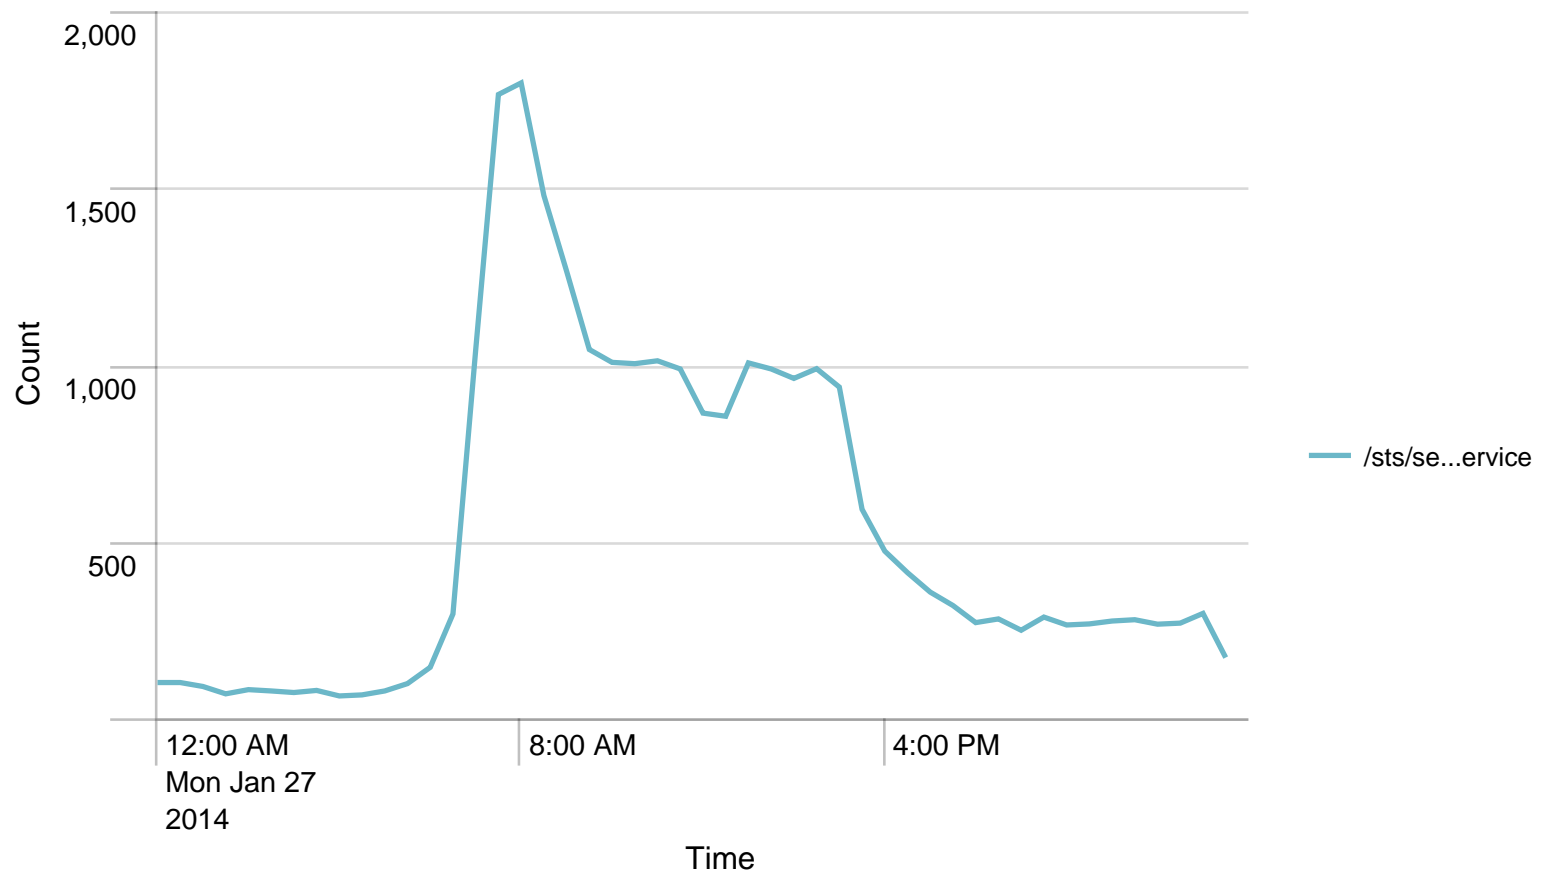

## Requests/path/hour - 24 hours