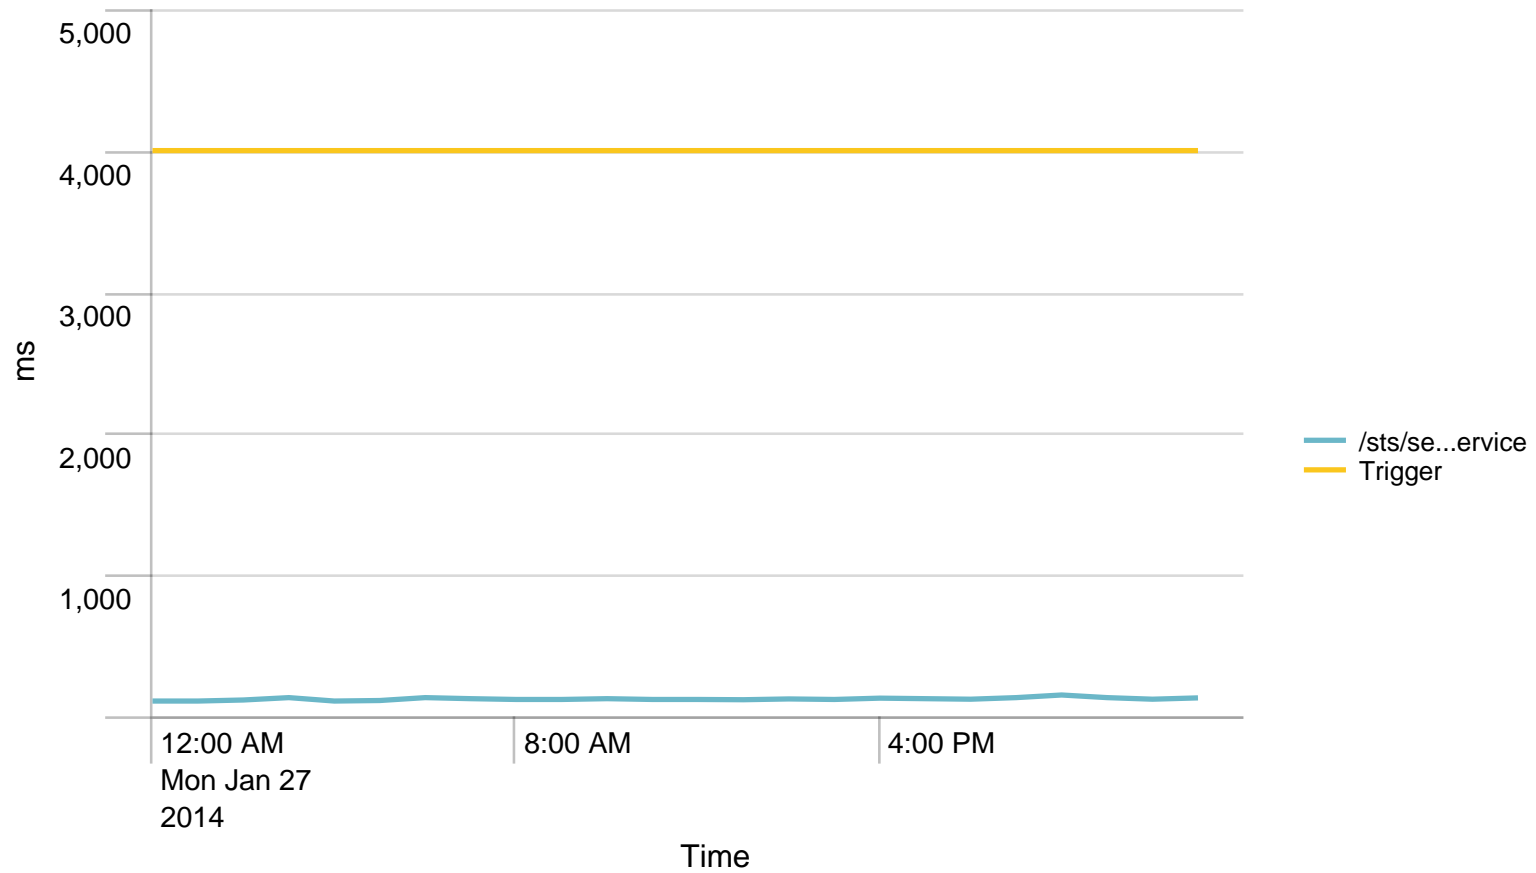

Alerts - responsetime / last 24 hours

No results found.

Average response time (ms) pr application / 1 hour - past day. Trigger: 4 sec