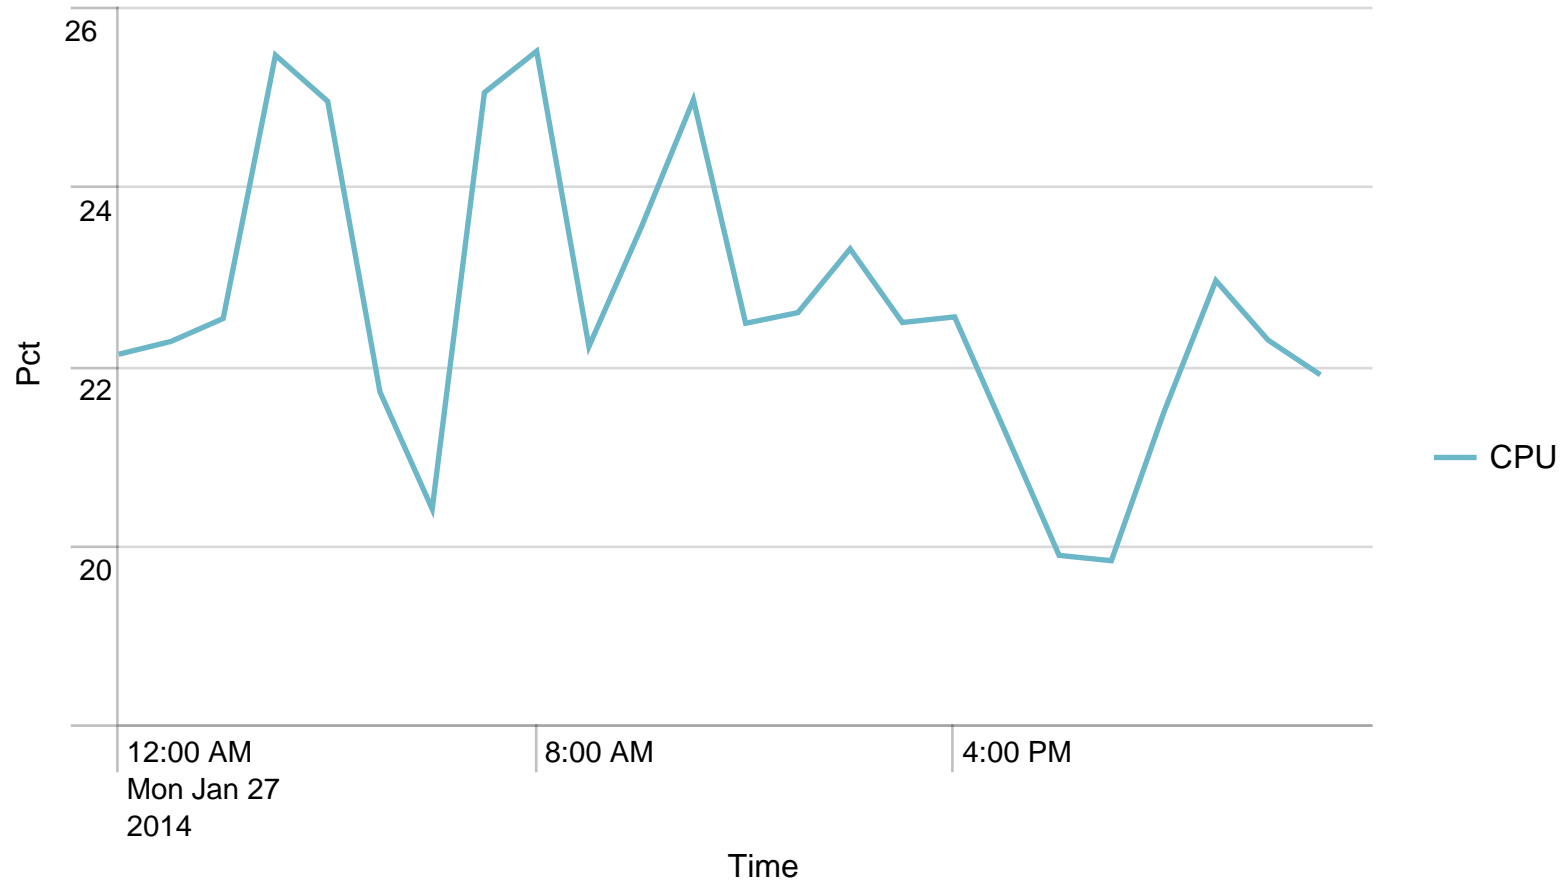

Avg CPU usage/hour - 24 hours

Alerts - CPU usage / last 24 hours

No results found.

Avg responstimes(ms)/host to STS - 24 hours

	Time	rm-app03.nspnet.dk	rm-app04.nspnet.dk
1	01/27/2014 00:00:00		98.250000 116.411765
2	01/27/2014 01:00:00		94.417722 121.612500
3	01/27/2014 02:00:00		93.337662 134.728395
4	01/27/2014 03:00:00		121.078947 144.644737
5	01/27/2014 04:00:00		94.625000 119.476923
6	01/27/2014 05:00:00		95.404494 127.802326
7	01/27/2014 06:00:00		128.410959 137.190909
8	01/27/2014 07:00:00		117.154339 130.569286
9	01/27/2014 08:00:00		108.686967 128.107099
10	01/27/2014 09:00:00		106.973183 131.638889
11	01/27/2014 10:00:00		116.035857 133.420477
12	01/27/2014 11:00:00		104.198198 133.709000
13	01/27/2014 12:00:00		107.412311 131.801402
14	01/27/2014 13:00:00		105.282282 129.900402
15	01/27/2014 14:00:00		112.506160 132.036885
16	01/27/2014 15:00:00		105.445466 133.959583
17	01/27/2014 16:00:00		113.993258 141.384091
18	01/27/2014 17:00:00		122.718101 124.634218
19	01/27/2014 18:00:00		122.299639 117.854545
20	01/27/2014 19:00:00		121.301115 142.041353
21	01/27/2014 20:00:00		129.303371 172.363636
22	01/27/2014 21:00:00		123.201465 141.797153
23	01/27/2014 22:00:00		96.917603 143.567164