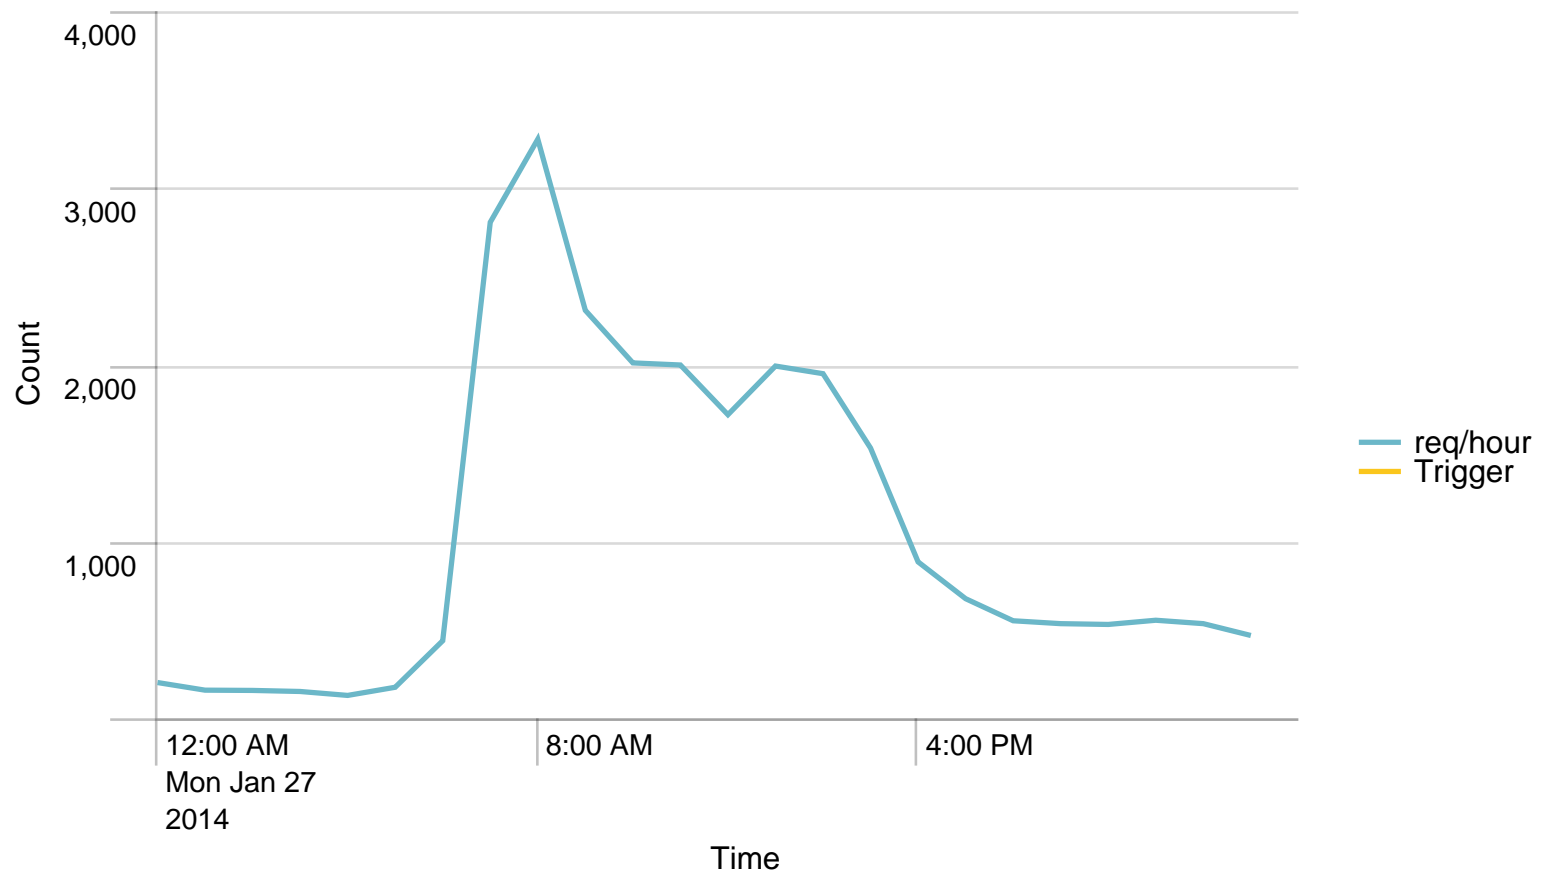

Max Requests / min - 24 hours. Trigger: 864

## Max Requests / last 24 hours. Trigger: 51840