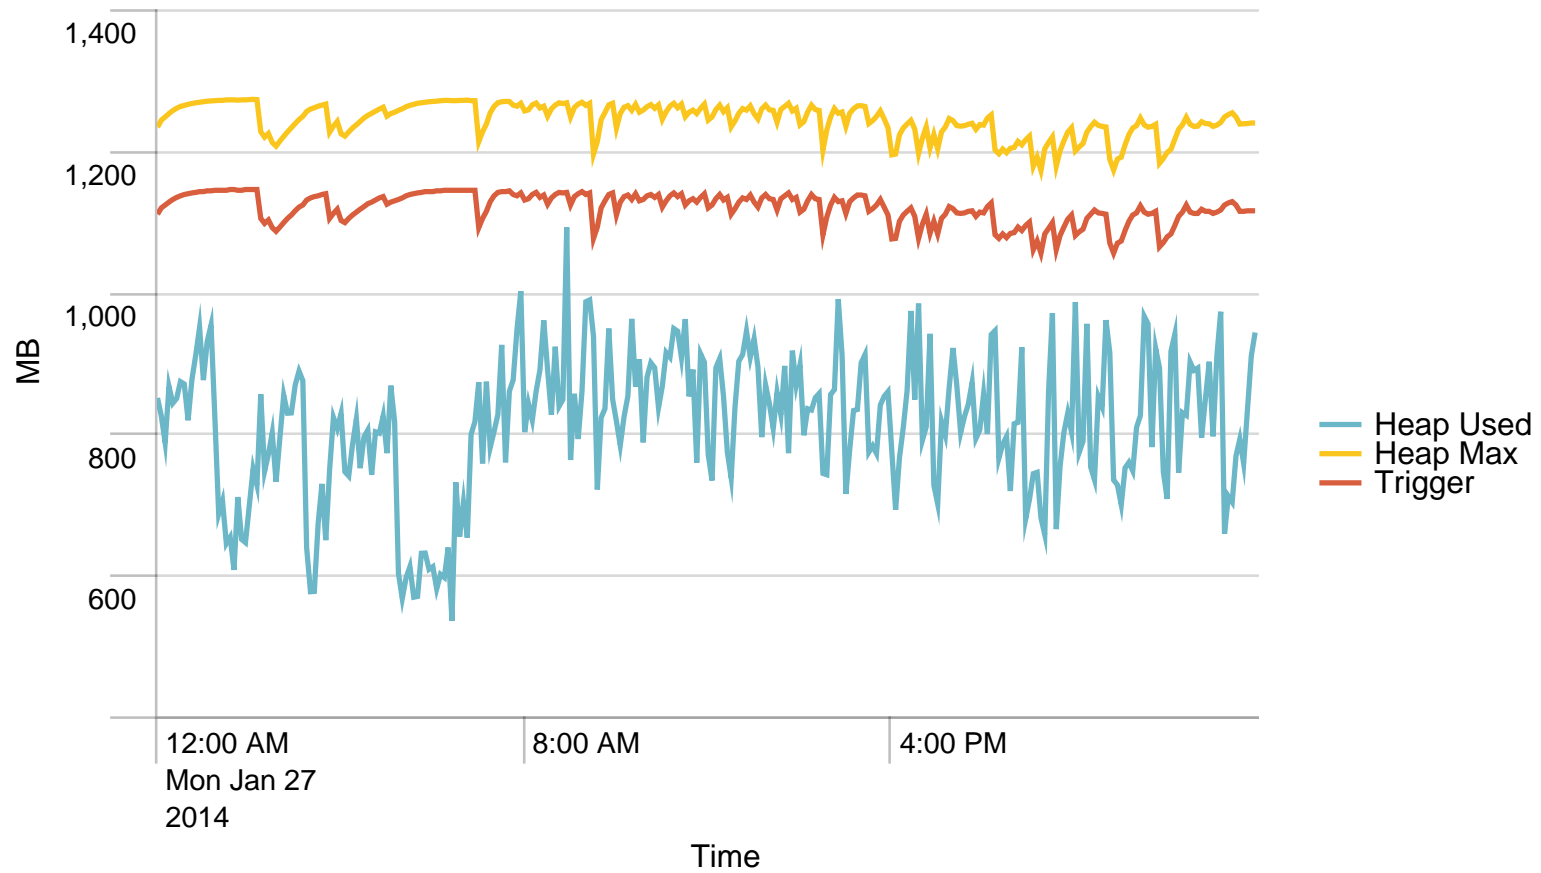

Alerts - hour / last 24 hours

No results found.

Used Heap (MB) / 5 minutes - last 24 hours. Trigger: 90%