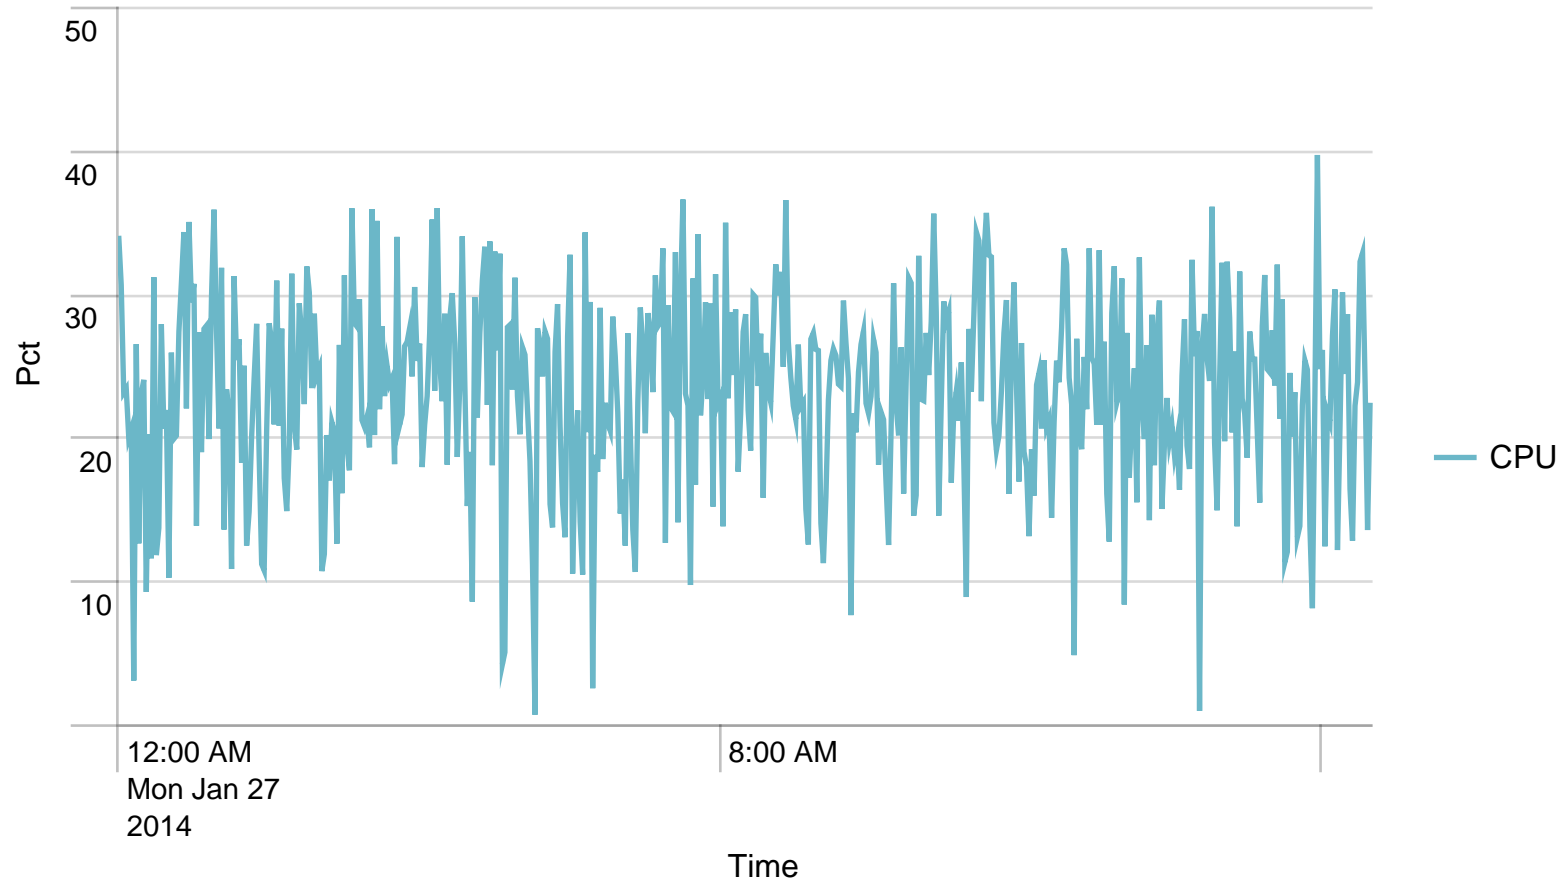

Avg CPU usage/min - 24 hours