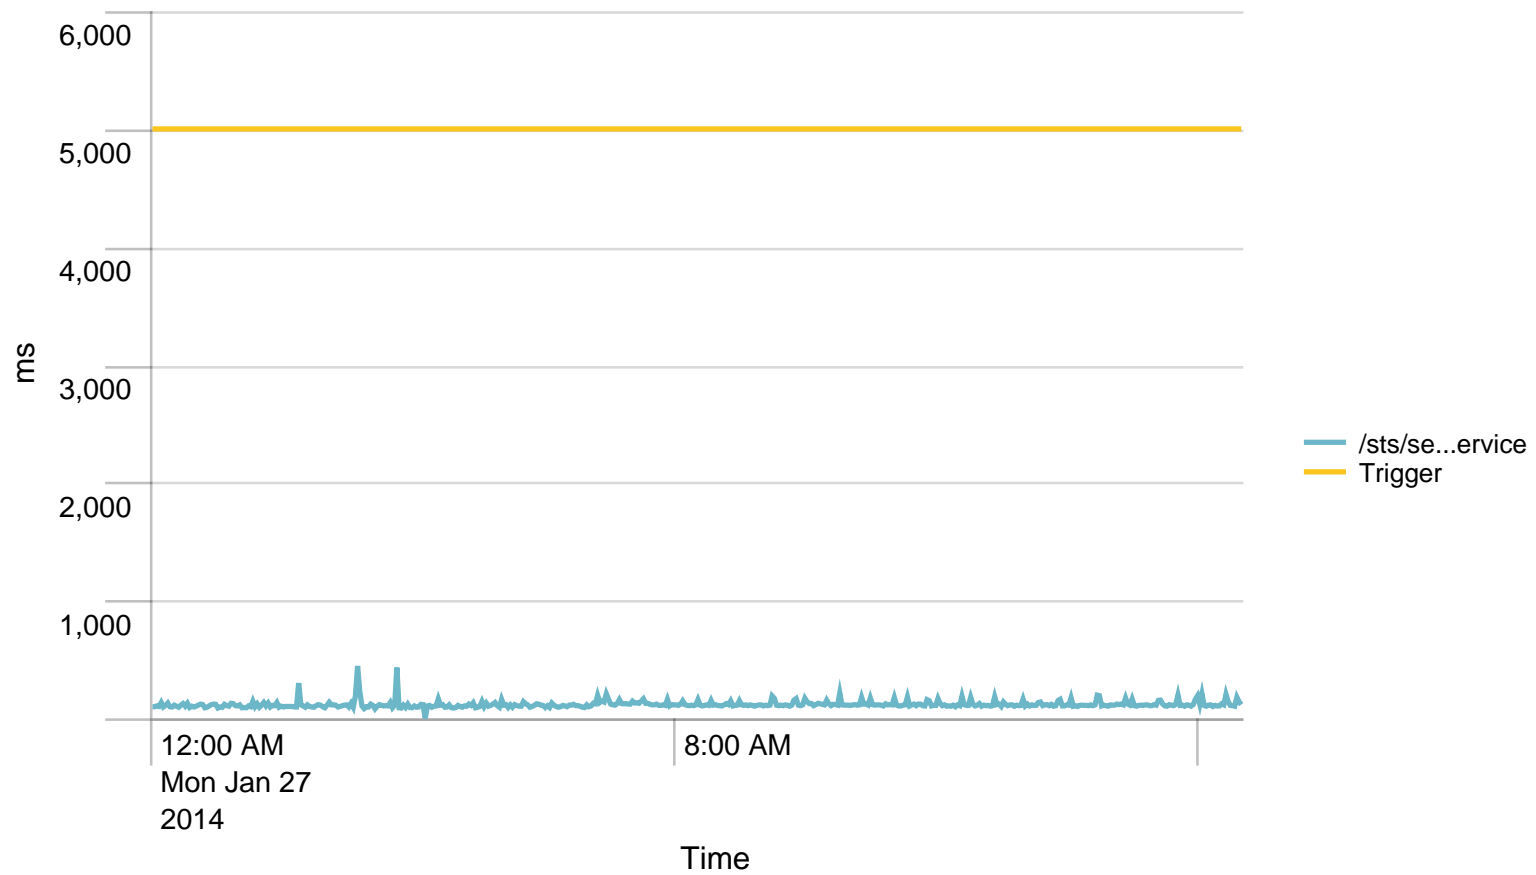

Alerts - Memory / last 24 hours

No results found.

Average response time (ms) pr application / 1 minute - past day. Trigger: 5 sec