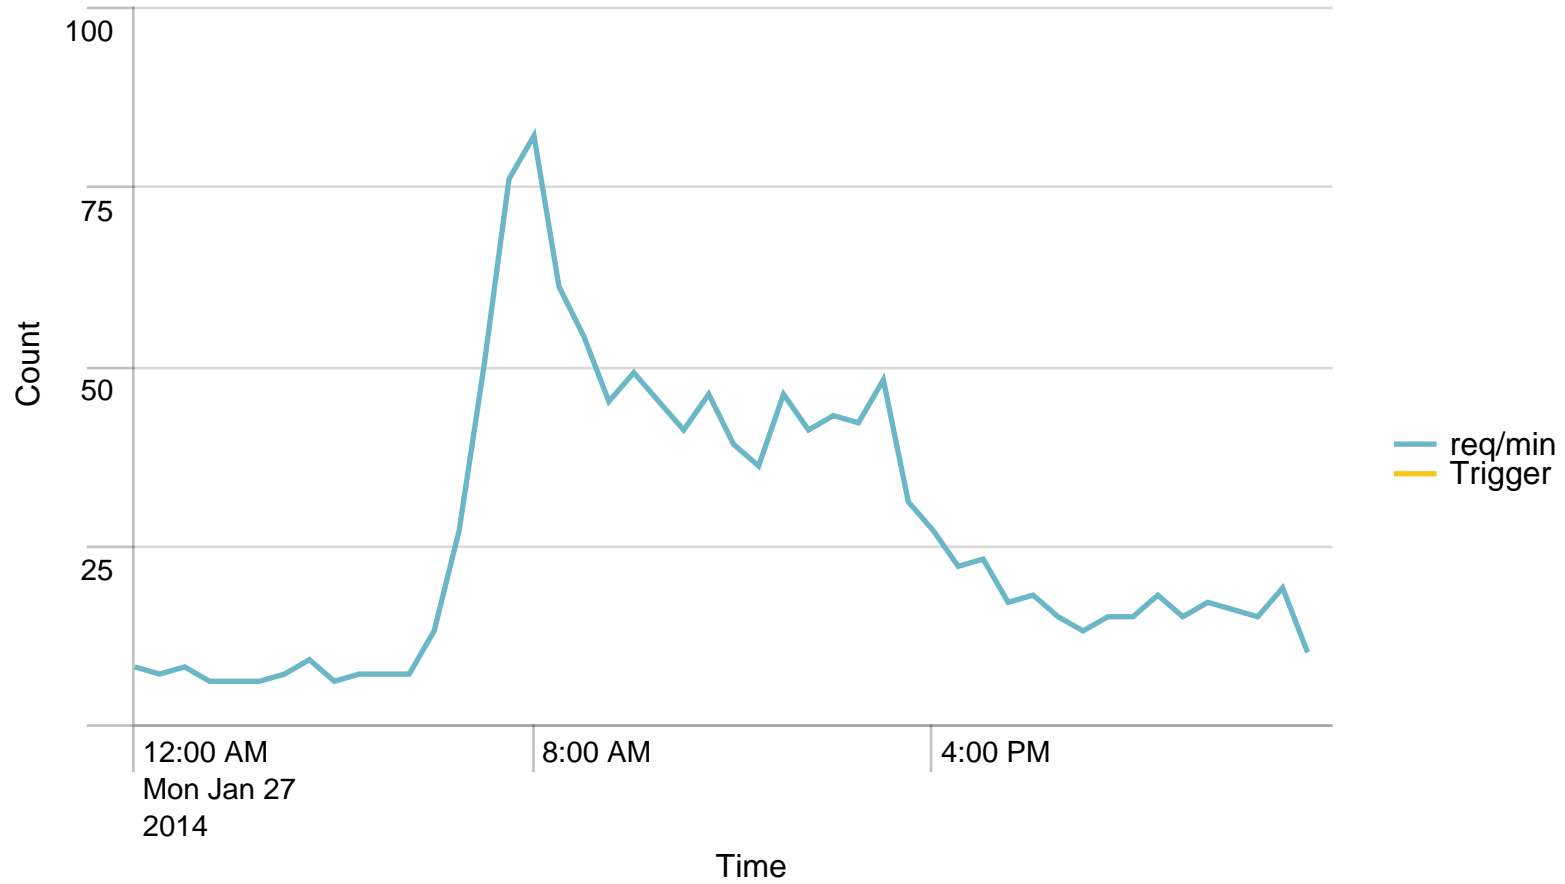

Max Requests / min - 24 hours. Trigger: 864

## Max Requests / last 24 hours. Trigger: 51840