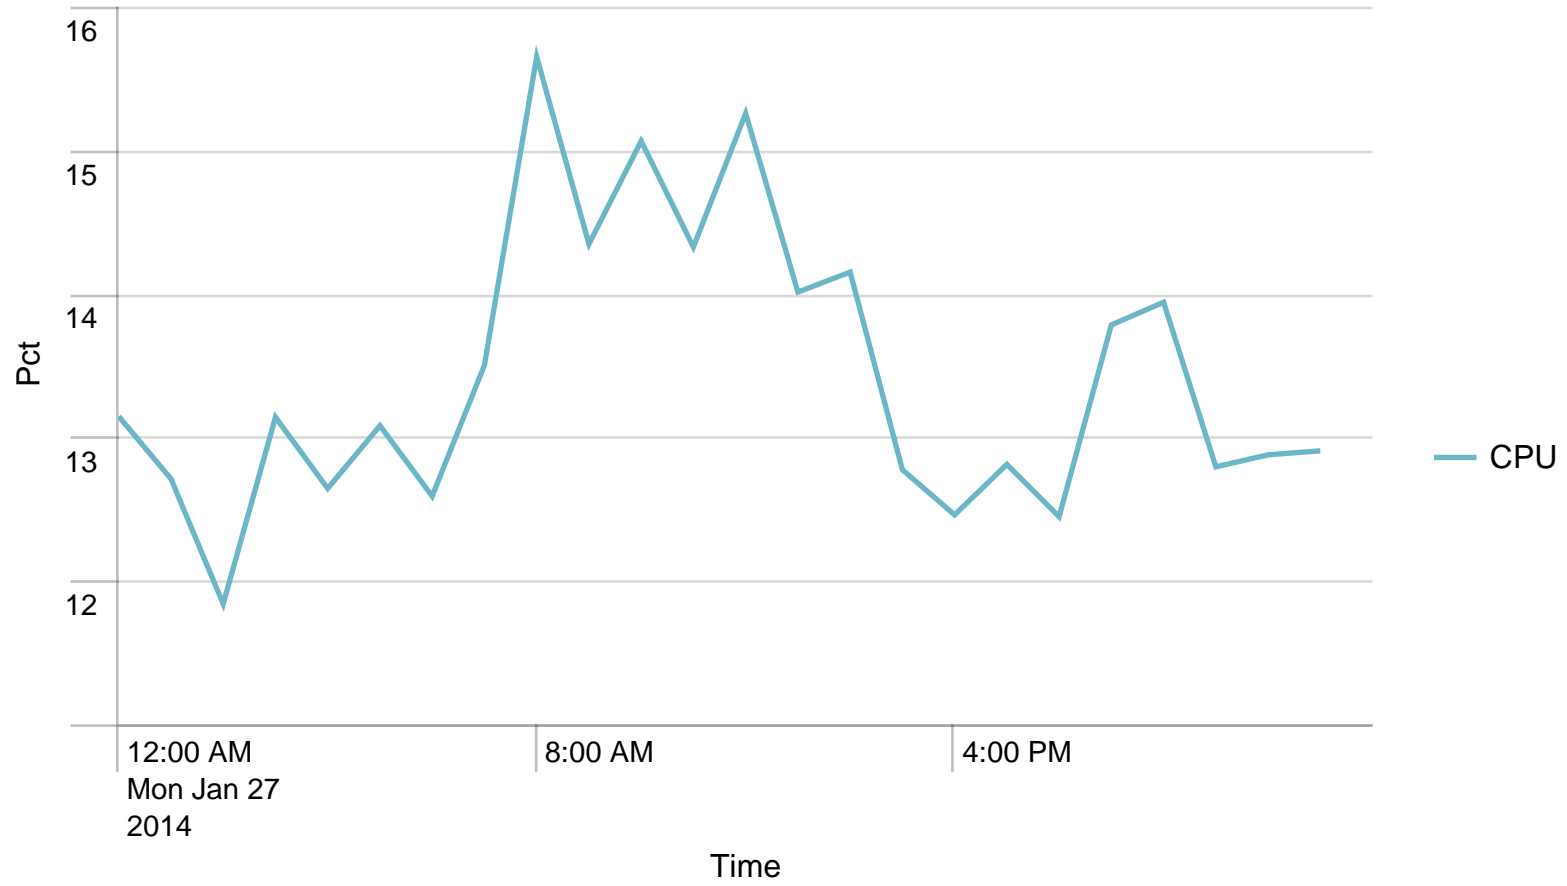

Avg CPU usage/hour - 24 hours