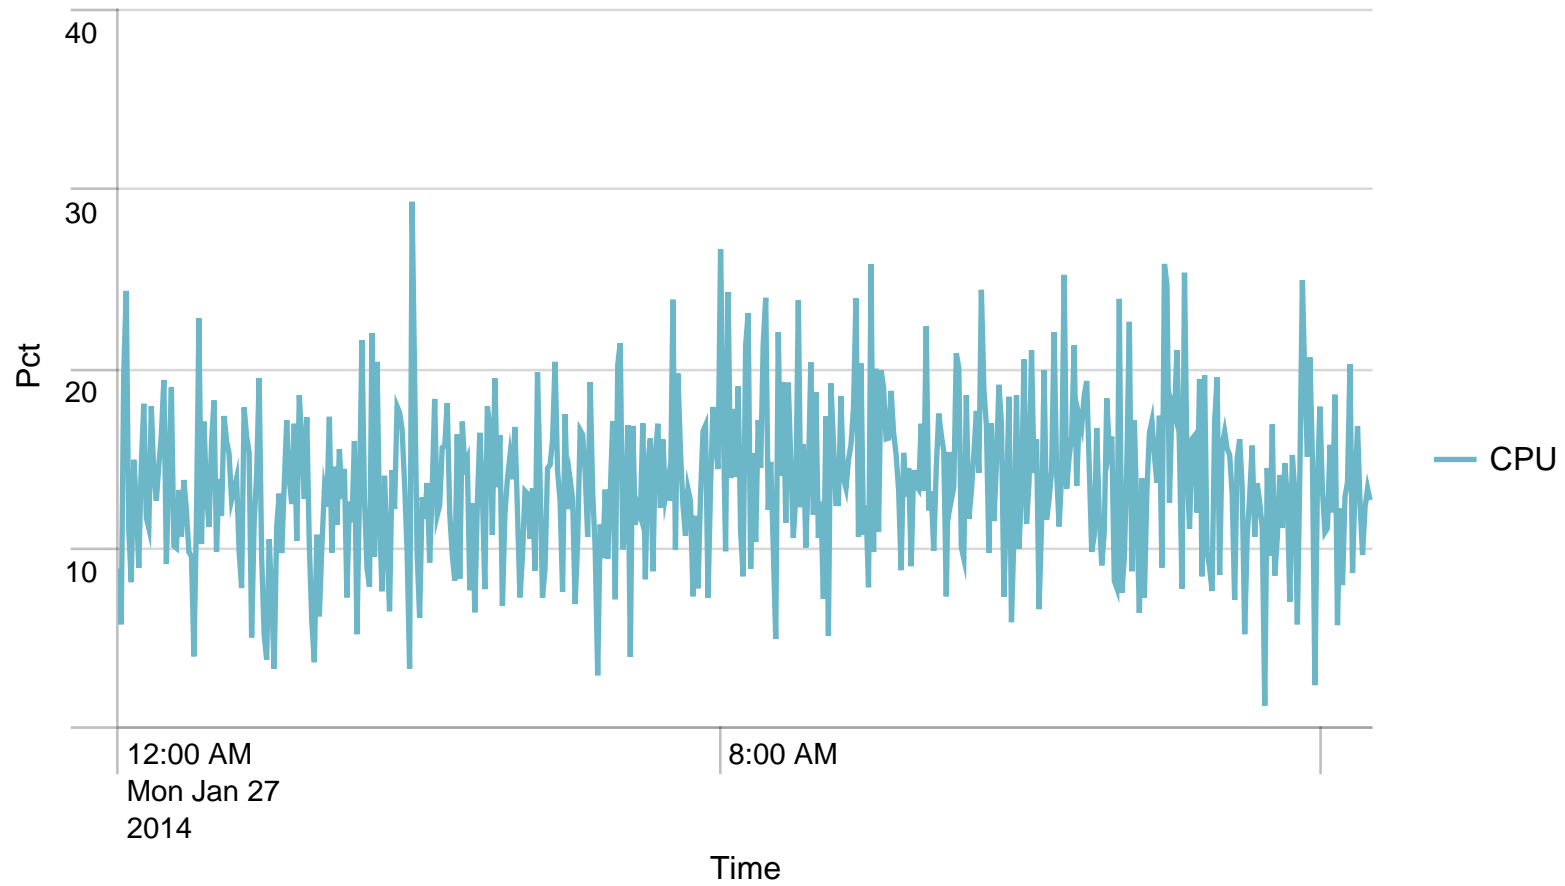

Avg CPU usage/min - 24 hours