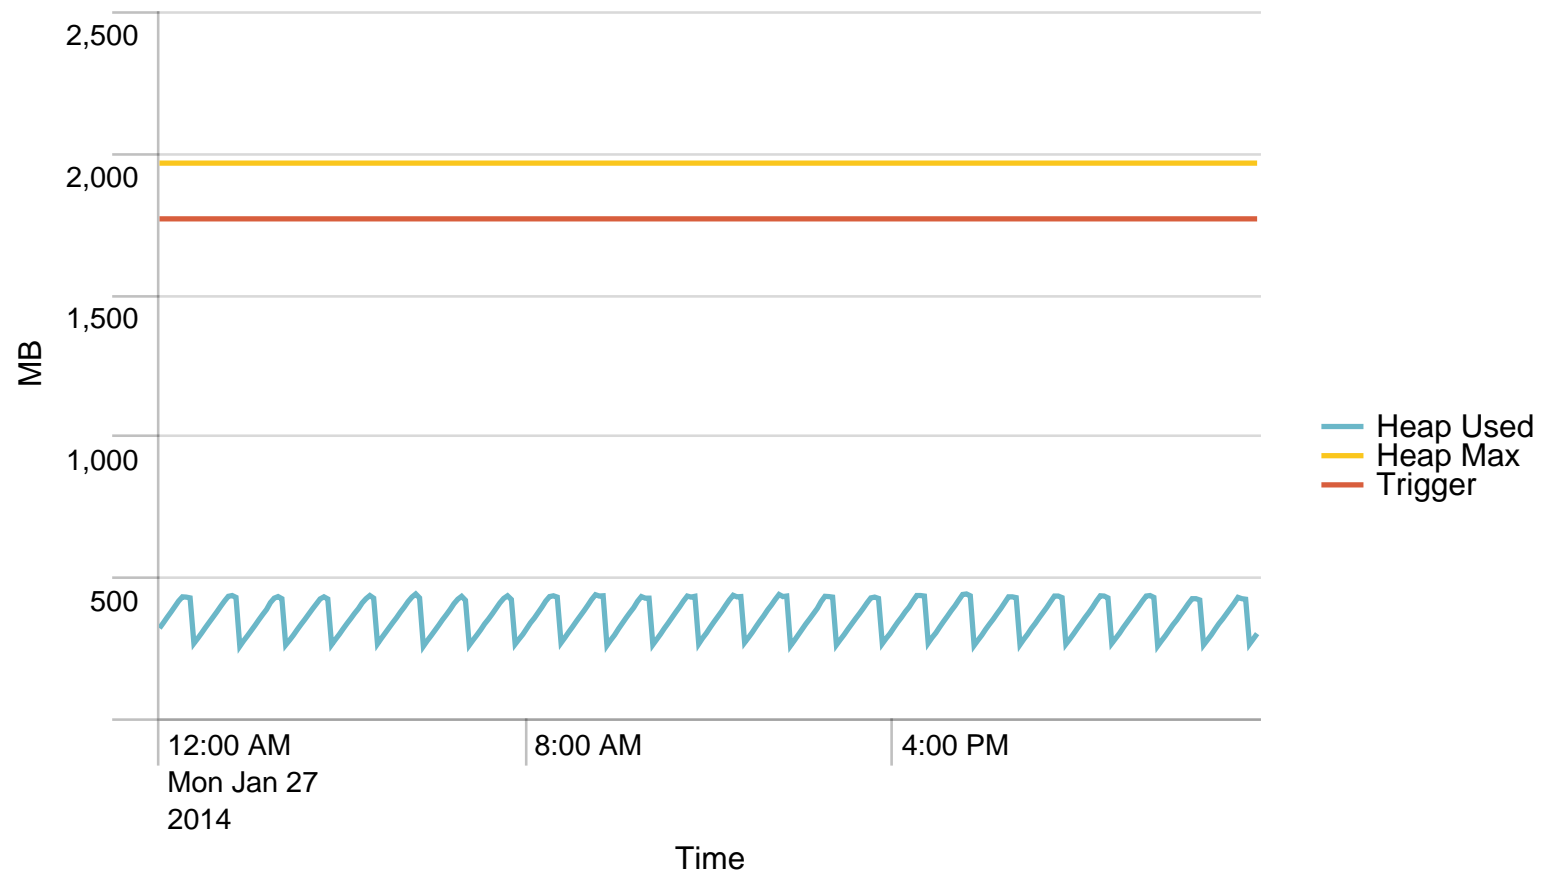

Alerts - hour / last 24 hours

No results found.

Used Heap (MB) / 5 minutes - last 24 hours. Trigger: 90%