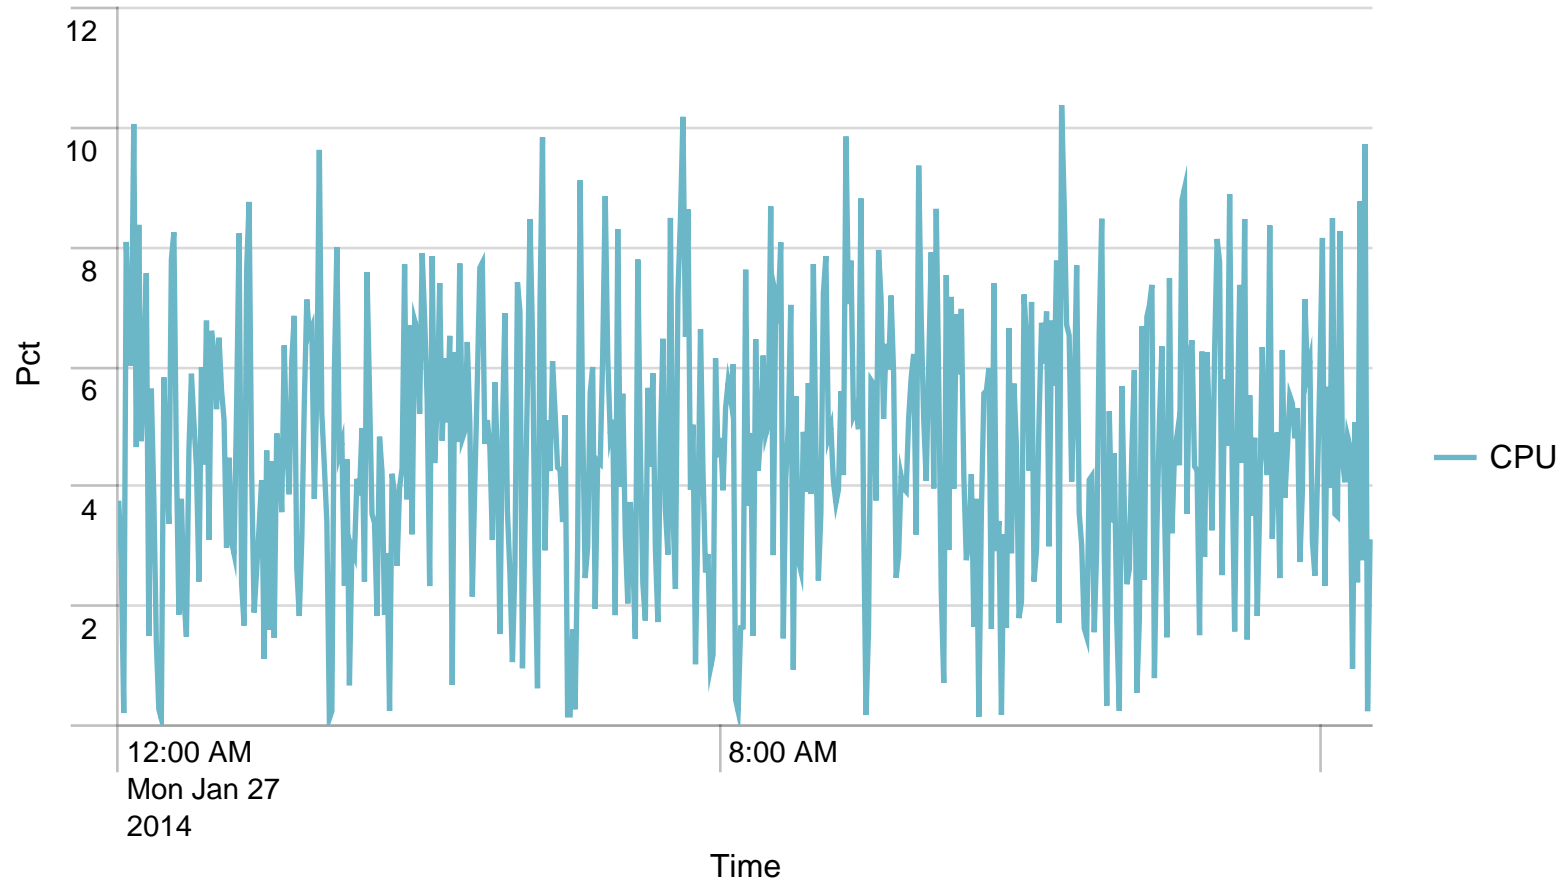

Avg CPU usage/min - 24 hours