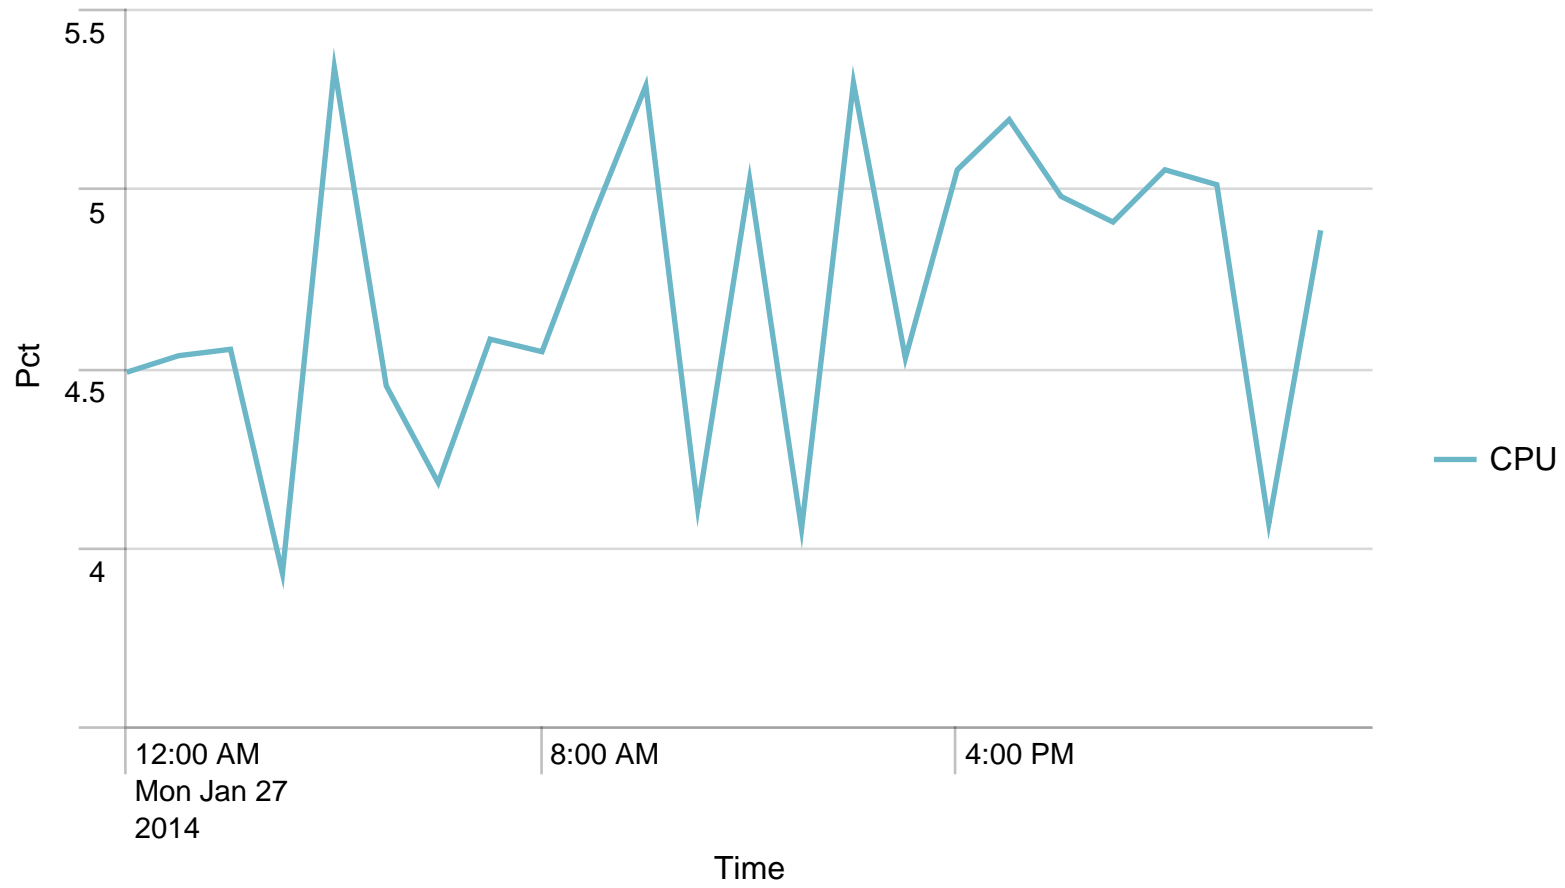

Avg CPU usage/hour - 24 hours