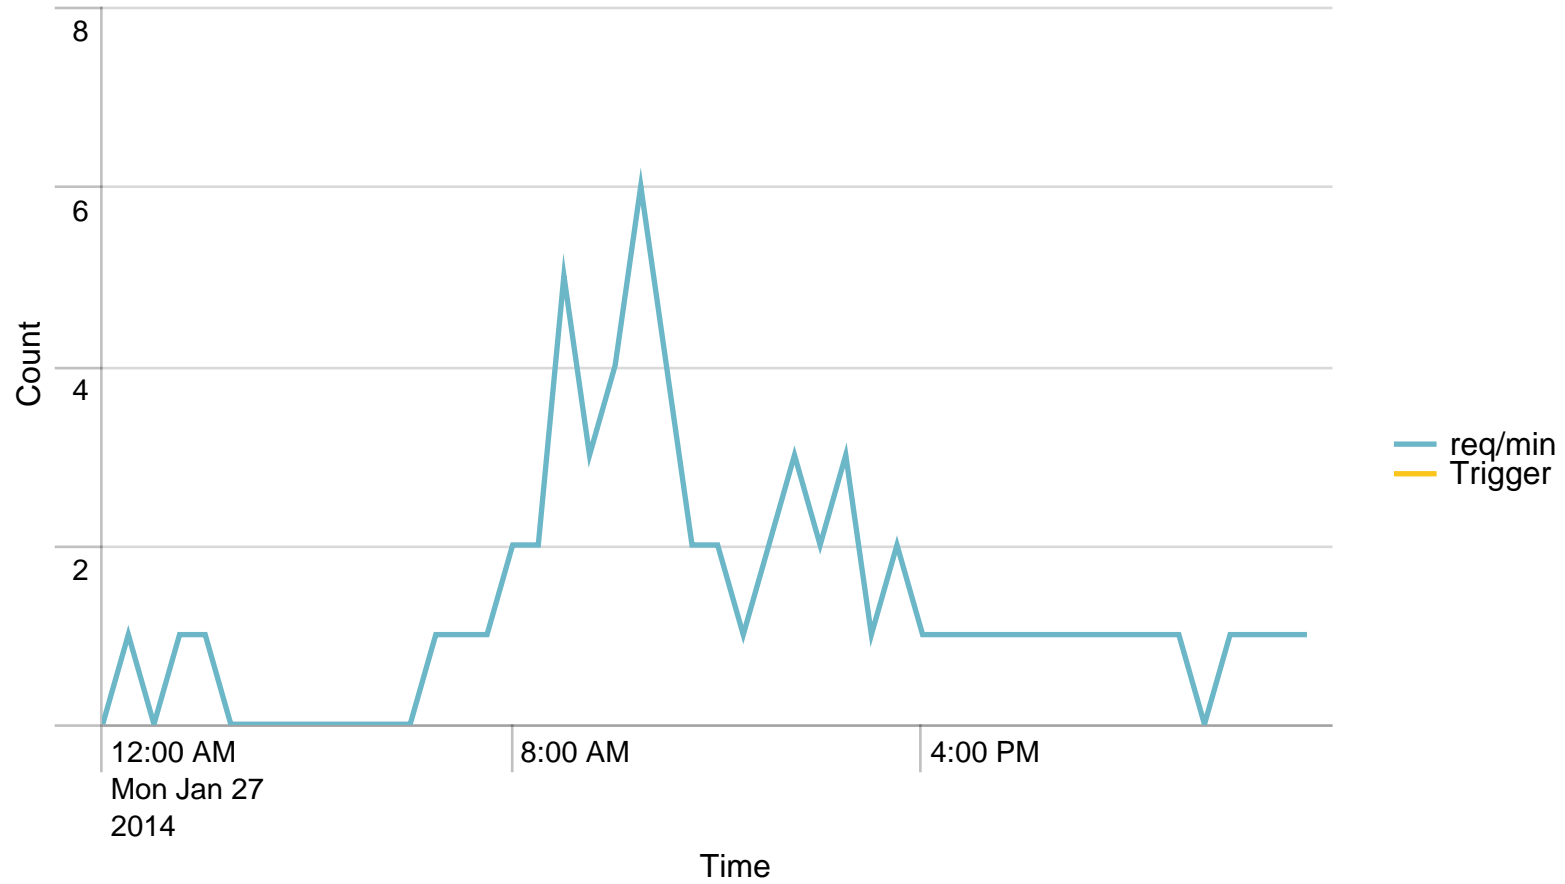

Max Requests / min - 24 hours. Trigger: 864

Alerts - min / last 24 hours

No results found.

Max Requests / last 24 hours. Trigger: 51840

Alerts - hour / last 24 hours

No results found.

Used Heap (MB) / 5 minutes - last 24 hours. Trigger: 90%

	Time	rs-app03.nspnet.dk	rs-app04.nspnet.dk
1	01/27/2014 00:00:00		2298.000000
2	01/27/2014 01:00:00		1514.000000
3	01/27/2014 02:00:00		131.000000
4	01/27/2014 03:00:00		
5	01/27/2014 04:00:00		
6	01/27/2014 05:00:00		
7	01/27/2014 06:00:00		174.000000
8	01/27/2014 07:00:00	1260.333333	584.555556
9	01/27/2014 08:00:00	719.727273	388.692308
10	01/27/2014 09:00:00	535.000000	368.000000
11	01/27/2014 10:00:00	388.583333	379.560976
12	01/27/2014 11:00:00	570.153846	605.000000
13	01/27/2014 12:00:00	634.600000	750.500000
14	01/27/2014 13:00:00	932.214286	827.583333
15	01/27/2014 14:00:00	1118.437500	750.428571
16	01/27/2014 15:00:00	912.428571	717.428571
17	01/27/2014 16:00:00	1907.600000	1087.250000
18	01/27/2014 17:00:00	516.714286	632.000000
19	01/27/2014 18:00:00		646.500000
20	01/27/2014 19:00:00	1157.666667	1291.000000
21	01/27/2014 20:00:00	1396.000000	
22	01/27/2014 21:00:00		613.750000
23	01/27/2014 22:00:00	2340.000000	98.000000

Time	rs-app03.nspnet.dk	rs-app04.nspnet.dk	
24 01/27/2014 23:00:00			958.000000

SoapActions/hour to STS - 24 hours

	Time	VALUE
1	01/27/2014 00:00:00	1
2	01/27/2014 01:00:00	1
3	01/27/2014 02:00:00	1
4	01/27/2014 03:00:00	0
5	01/27/2014 04:00:00	0
6	01/27/2014 05:00:00	0
7	01/27/2014 06:00:00	1
8	01/27/2014 07:00:00	15
9	01/27/2014 08:00:00	48
10	01/27/2014 09:00:00	80
11	01/27/2014 10:00:00	77
12	01/27/2014 11:00:00	46
13	01/27/2014 12:00:00	24
14	01/27/2014 13:00:00	26
15	01/27/2014 14:00:00	30
16	01/27/2014 15:00:00	21
17	01/27/2014 16:00:00	9
18	01/27/2014 17:00:00	10
19	01/27/2014 18:00:00	4
20	01/27/2014 19:00:00	6
21	01/27/2014 20:00:00	2
22	01/27/2014 21:00:00	4
23	01/27/2014 22:00:00	2
24	01/27/2014 23:00:00	2