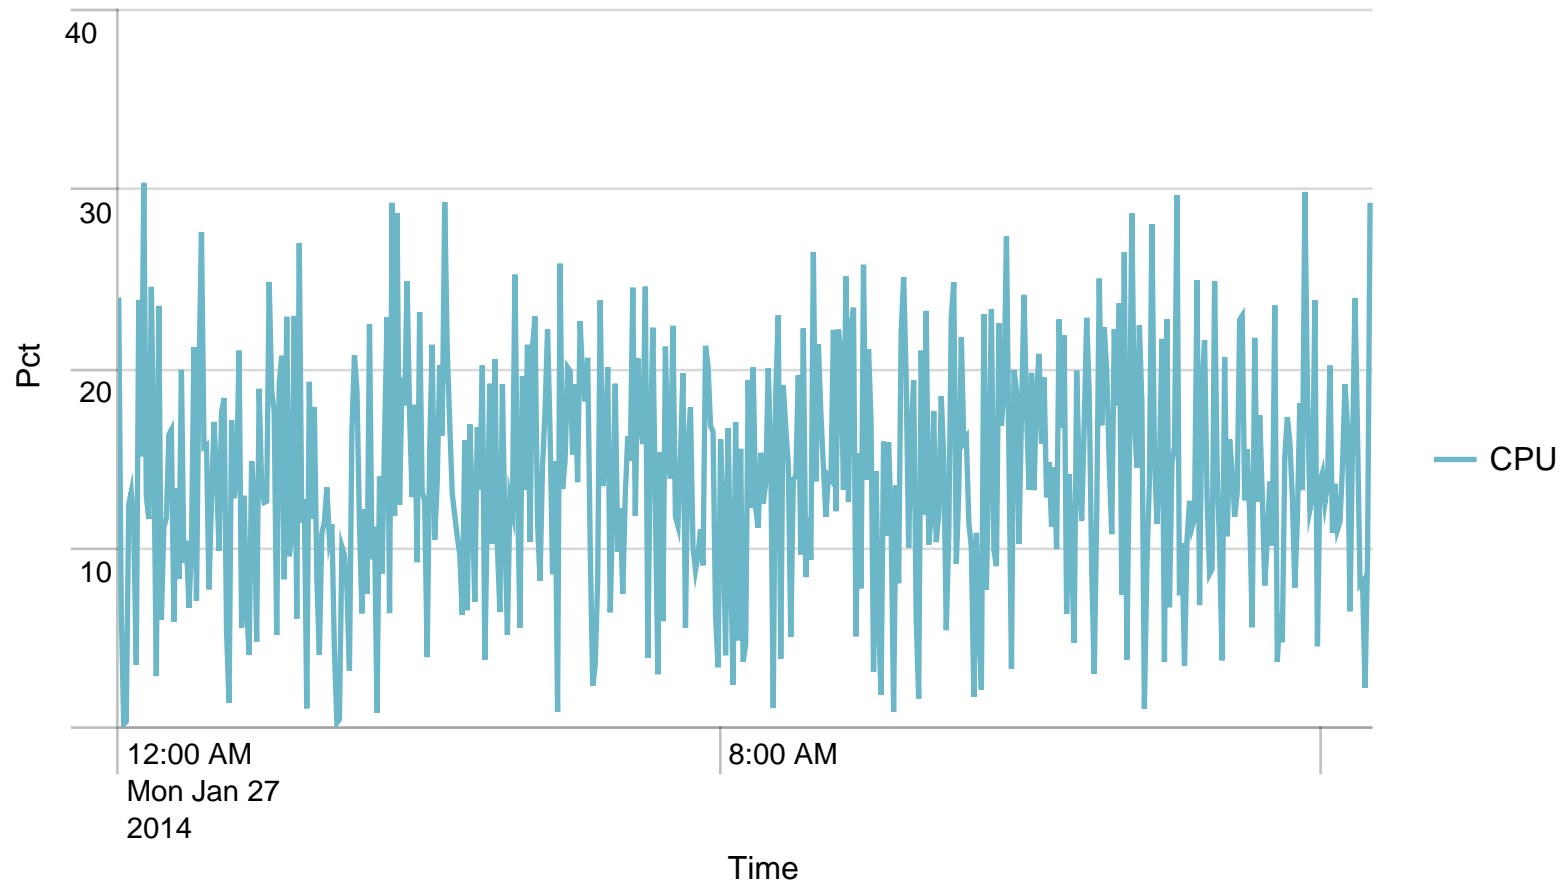

Avg CPU usage/min - 24 hours