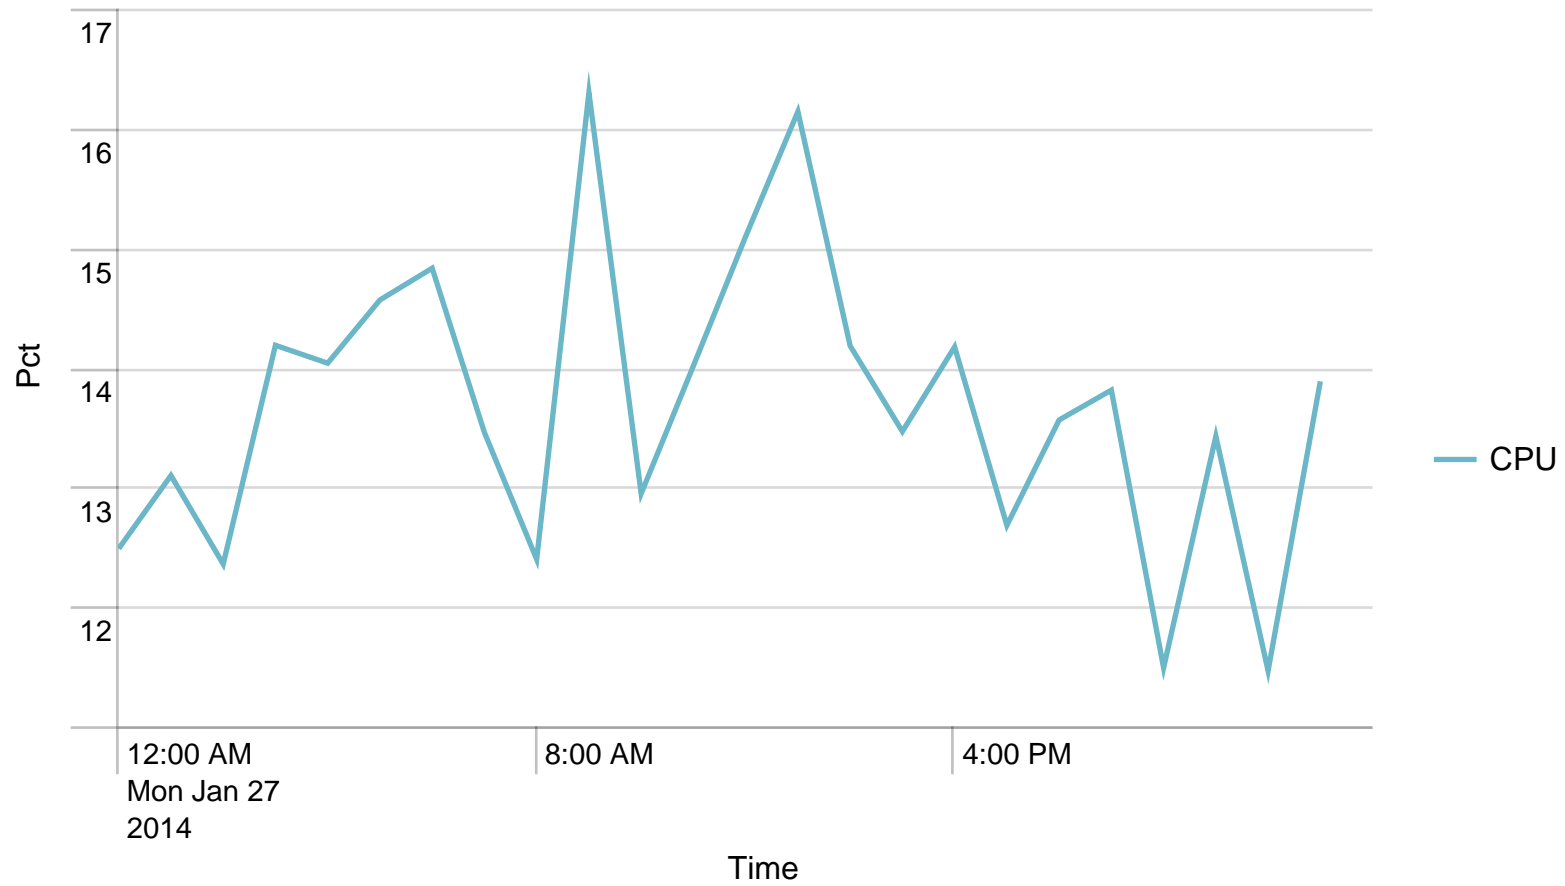

Alerts - responsetime / last 24 hours

No results found.

Requests/path/hour - 24 hours

Avg CPU usage/min - 24 hours

Avg CPU usage/hour - 24 hours

Alerts - CPU usage / last 24 hours

No results found.

Avg responstimes(ms)/host to STS - 24 hours

	Time	rs-app03.nspnet.dk	rs-app04.nspnet.dk
1	01/27/2014 00:00:00		2298.000000
2	01/27/2014 01:00:00		1514.000000
3	01/27/2014 02:00:00		131.000000
4	01/27/2014 03:00:00		
5	01/27/2014 04:00:00		
6	01/27/2014 05:00:00		
7	01/27/2014 06:00:00		174.000000
8	01/27/2014 07:00:00	1260.333333	584.555556
9	01/27/2014 08:00:00	719.727273	388.692308
10	01/27/2014 09:00:00	535.000000	368.000000
11	01/27/2014 10:00:00	388.583333	379.560976
12	01/27/2014 11:00:00	570.153846	605.000000
13	01/27/2014 12:00:00	634.600000	750.500000
14	01/27/2014 13:00:00	932.214286	827.583333
15	01/27/2014 14:00:00	1118.437500	750.428571
16	01/27/2014 15:00:00	912.428571	717.428571
17	01/27/2014 16:00:00	1907.600000	1087.250000
18	01/27/2014 17:00:00	516.714286	632.000000
19	01/27/2014 18:00:00		646.500000
20	01/27/2014 19:00:00	1157.666667	1291.000000
21	01/27/2014 20:00:00	1396.000000	
22	01/27/2014 21:00:00		613.750000
23	01/27/2014 22:00:00	2340.000000	98.000000

Time	rs-app03.nspnet.dk	rs-app04.nspnet.dk	
24 01/27/2014 23:00:00			958.000000

SoapActions/hour to STS - 24 hours

	Time	VALUE
1	01/27/2014 00:00:00	1
2	01/27/2014 01:00:00	1
3	01/27/2014 02:00:00	1
4	01/27/2014 03:00:00	0
5	01/27/2014 04:00:00	0
6	01/27/2014 05:00:00	0
7	01/27/2014 06:00:00	1
8	01/27/2014 07:00:00	15
9	01/27/2014 08:00:00	48
10	01/27/2014 09:00:00	80
11	01/27/2014 10:00:00	77
12	01/27/2014 11:00:00	46
13	01/27/2014 12:00:00	24
14	01/27/2014 13:00:00	26
15	01/27/2014 14:00:00	30
16	01/27/2014 15:00:00	21
17	01/27/2014 16:00:00	9
18	01/27/2014 17:00:00	10
19	01/27/2014 18:00:00	4
20	01/27/2014 19:00:00	6
21	01/27/2014 20:00:00	2
22	01/27/2014 21:00:00	4
23	01/27/2014 22:00:00	2
24	01/27/2014 23:00:00	2