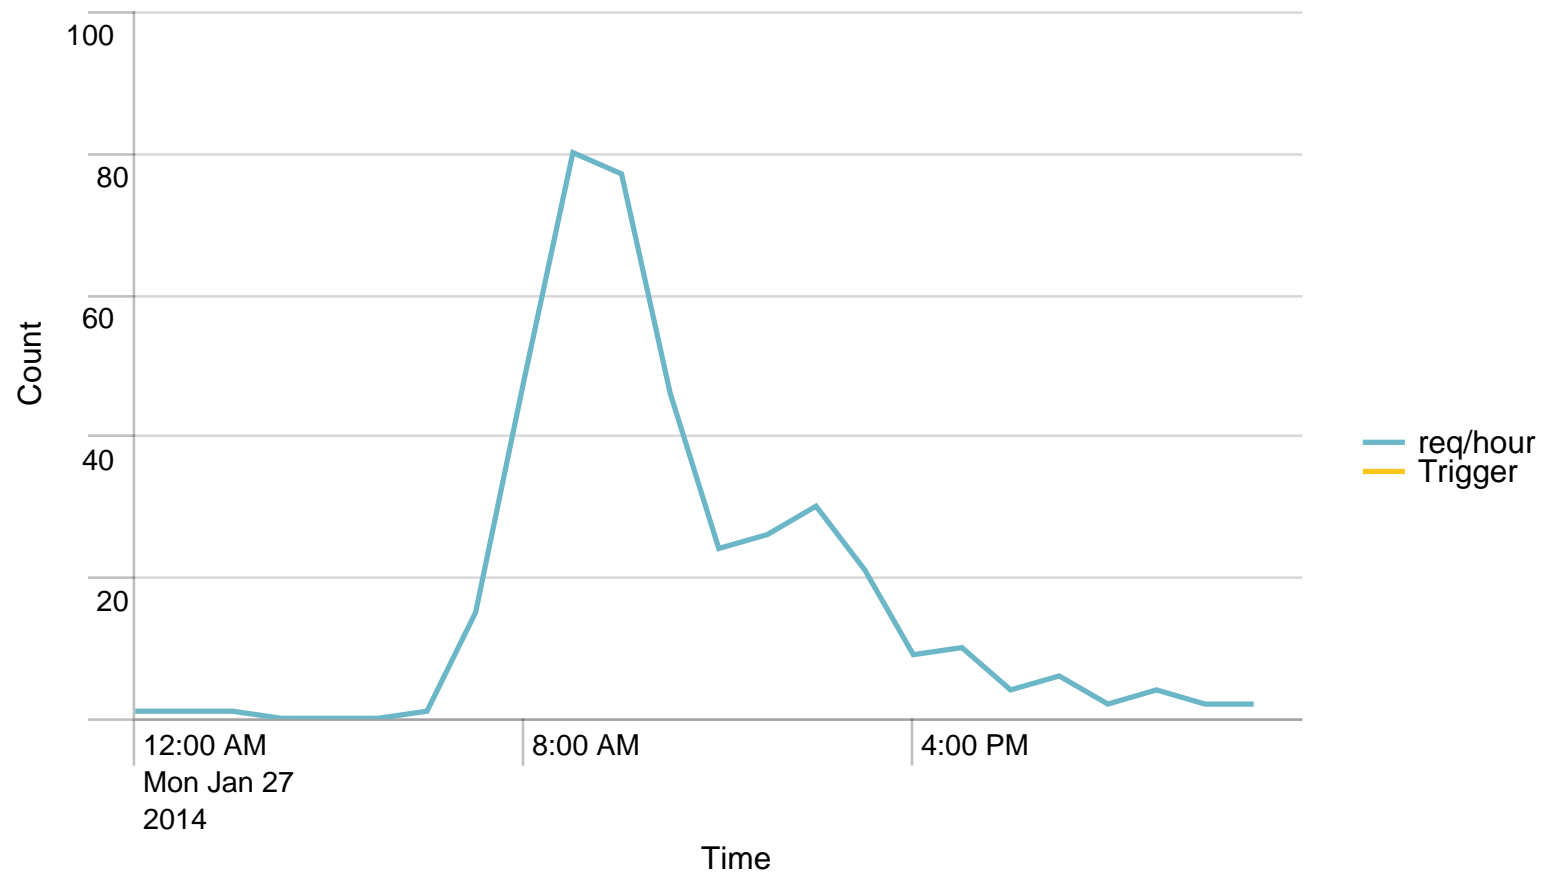

Max Requests / min - 24 hours. Trigger: 864

Alerts - min / last 24 hours

No results found.

Max Requests / last 24 hours. Trigger: 51840

Alerts - hour / last 24 hours

No results found.

Used Heap (MB) / 5 minutes - last 24 hours. Trigger: 90%

	Time	rs-app03.nspnet.dk	rs-app04.nspnet.dk
1	01/27/2014 00:00:00		2298.000000
2	01/27/2014 01:00:00		1514.000000
3	01/27/2014 02:00:00		131.000000
4	01/27/2014 03:00:00		
5	01/27/2014 04:00:00		
6	01/27/2014 05:00:00		
7	01/27/2014 06:00:00		174.000000
8	01/27/2014 07:00:00	1260.333333	584.555556
9	01/27/2014 08:00:00	719.727273	388.692308
10	01/27/2014 09:00:00	535.000000	368.000000
11	01/27/2014 10:00:00	388.583333	379.560976
12	01/27/2014 11:00:00	570.153846	605.000000
13	01/27/2014 12:00:00	634.600000	750.500000
14	01/27/2014 13:00:00	932.214286	827.583333
15	01/27/2014 14:00:00	1118.437500	750.428571
16	01/27/2014 15:00:00	912.428571	717.428571
17	01/27/2014 16:00:00	1907.600000	1087.250000
18	01/27/2014 17:00:00	516.714286	632.000000
19	01/27/2014 18:00:00		646.500000
20	01/27/2014 19:00:00	1157.666667	1291.000000
21	01/27/2014 20:00:00	1396.000000	
22	01/27/2014 21:00:00		613.750000
23	01/27/2014 22:00:00	2340.000000	98.000000

Time	rs-app03.nspnet.dk	rs-app04.nspnet.dk	
24 01/27/2014 23:00:00			958.000000

SoapActions/hour to STS - 24 hours

	Time	VALUE
1	01/27/2014 00:00:00	1
2	01/27/2014 01:00:00	1
3	01/27/2014 02:00:00	1
4	01/27/2014 03:00:00	0
5	01/27/2014 04:00:00	0
6	01/27/2014 05:00:00	0
7	01/27/2014 06:00:00	1
8	01/27/2014 07:00:00	15
9	01/27/2014 08:00:00	48
10	01/27/2014 09:00:00	80
11	01/27/2014 10:00:00	77
12	01/27/2014 11:00:00	46
13	01/27/2014 12:00:00	24
14	01/27/2014 13:00:00	26
15	01/27/2014 14:00:00	30
16	01/27/2014 15:00:00	21
17	01/27/2014 16:00:00	9
18	01/27/2014 17:00:00	10
19	01/27/2014 18:00:00	4
20	01/27/2014 19:00:00	6
21	01/27/2014 20:00:00	2
22	01/27/2014 21:00:00	4
23	01/27/2014 22:00:00	2
24	01/27/2014 23:00:00	2