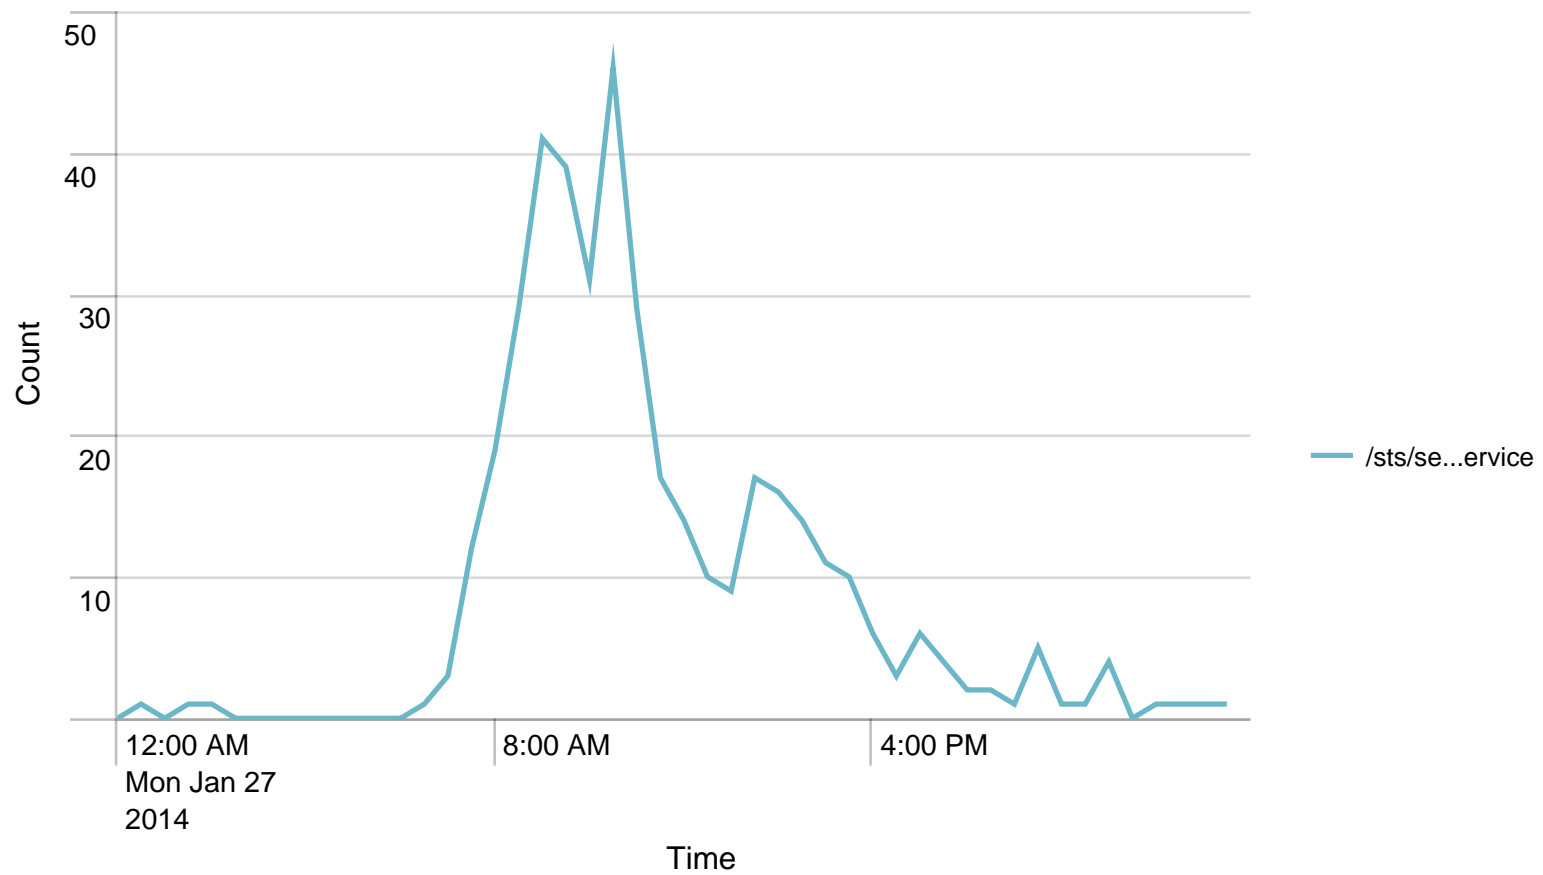

Alerts - responsetime / last 24 hours

No results found.

Requests/path/hour - 24 hours