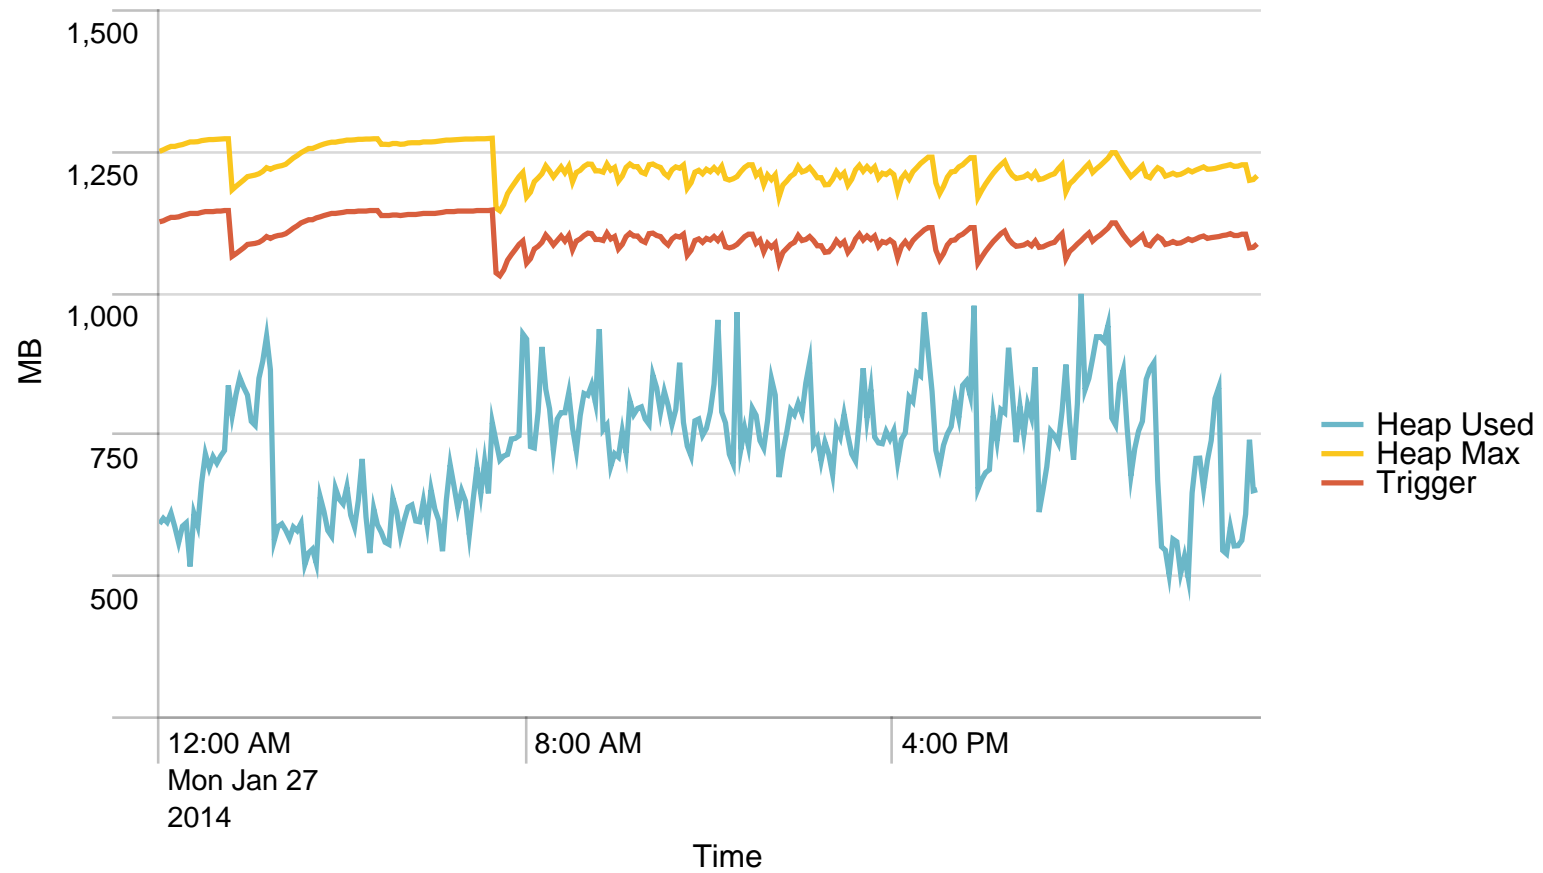

Max Requests / min - 24 hours. Trigger: 864

Alerts - min / last 24 hours

No results found.

Max Requests / last 24 hours. Trigger: 51840

Alerts - hour / last 24 hours

No results found.

Used Heap (MB) / 5 minutes - last 24 hours. Trigger: 90%

	Time	rs-app03.nspnet.dk	rs-app04.nspnet.dk
1	01/27/2014 00:00:00		2298.000000
2	01/27/2014 01:00:00		1514.000000
3	01/27/2014 02:00:00		131.000000
4	01/27/2014 03:00:00		
5	01/27/2014 04:00:00		
6	01/27/2014 05:00:00		
7	01/27/2014 06:00:00		174.000000
8	01/27/2014 07:00:00	1260.333333	584.555556
9	01/27/2014 08:00:00	719.727273	388.692308
10	01/27/2014 09:00:00	535.000000	368.000000
11	01/27/2014 10:00:00	388.583333	379.560976
12	01/27/2014 11:00:00	570.153846	605.000000
13	01/27/2014 12:00:00	634.600000	750.500000
14	01/27/2014 13:00:00	932.214286	827.583333
15	01/27/2014 14:00:00	1118.437500	750.428571
16	01/27/2014 15:00:00	912.428571	717.428571
17	01/27/2014 16:00:00	1907.600000	1087.250000
18	01/27/2014 17:00:00	516.714286	632.000000
19	01/27/2014 18:00:00		646.500000
20	01/27/2014 19:00:00	1157.666667	1291.000000
21	01/27/2014 20:00:00	1396.000000	
22	01/27/2014 21:00:00		613.750000
23	01/27/2014 22:00:00	2340.000000	98.000000

Time	rs-app03.nspnet.dk	rs-app04.nspnet.dk	
24 01/27/2014 23:00:00			958.000000

SoapActions/hour to STS - 24 hours

	Time	VALUE
1	01/27/2014 00:00:00	1
2	01/27/2014 01:00:00	1
3	01/27/2014 02:00:00	1
4	01/27/2014 03:00:00	0
5	01/27/2014 04:00:00	0
6	01/27/2014 05:00:00	0
7	01/27/2014 06:00:00	1
8	01/27/2014 07:00:00	15
9	01/27/2014 08:00:00	48
10	01/27/2014 09:00:00	80
11	01/27/2014 10:00:00	77
12	01/27/2014 11:00:00	46
13	01/27/2014 12:00:00	24
14	01/27/2014 13:00:00	26
15	01/27/2014 14:00:00	30
16	01/27/2014 15:00:00	21
17	01/27/2014 16:00:00	9
18	01/27/2014 17:00:00	10
19	01/27/2014 18:00:00	4
20	01/27/2014 19:00:00	6
21	01/27/2014 20:00:00	2
22	01/27/2014 21:00:00	4
23	01/27/2014 22:00:00	2
24	01/27/2014 23:00:00	2