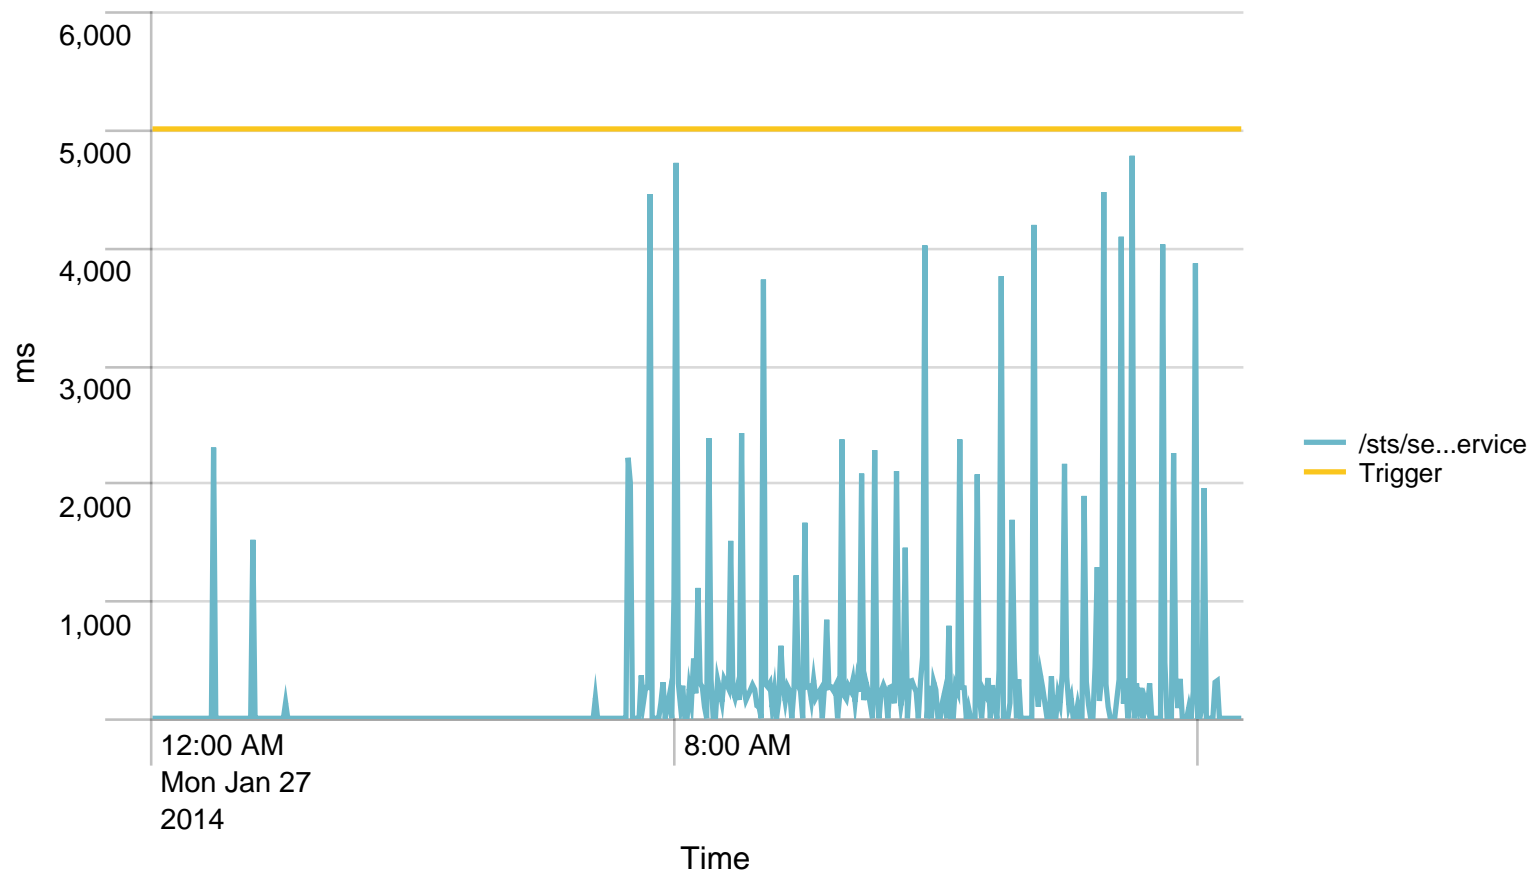

Alerts - Memory / last 24 hours

No results found.

Average response time (ms) pr application / 1 minute - past day. Trigger: 5 sec