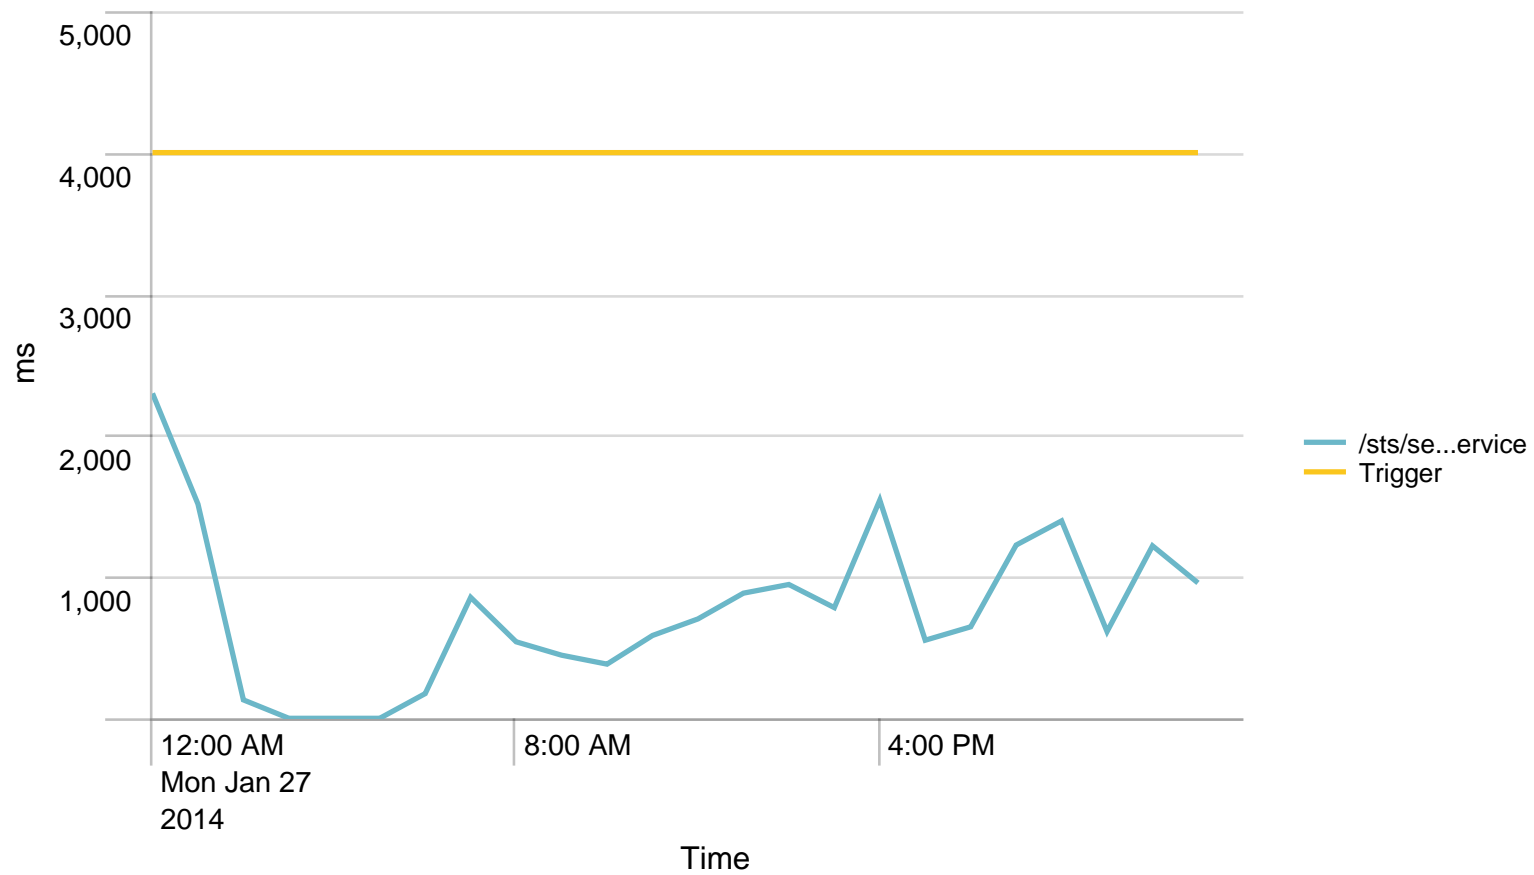

Alerts - Memory / last 24 hours

No results found.

Average response time (ms) pr application / 1 minute - past day. Trigger: 5 sec

Alerts - responsetime / last 24 hours

No results found.

Average response time (ms) pr application / 1 hour - past day. Trigger: 4 sec

	Time	rs-app03.nspnet.dk	rs-app04.nspnet.dk
1	01/27/2014 00:00:00		2298.000000
2	01/27/2014 01:00:00		1514.000000
3	01/27/2014 02:00:00		131.000000
4	01/27/2014 03:00:00		
5	01/27/2014 04:00:00		
6	01/27/2014 05:00:00		
7	01/27/2014 06:00:00		174.000000
8	01/27/2014 07:00:00	1260.333333	584.555556
9	01/27/2014 08:00:00	719.727273	388.692308
10	01/27/2014 09:00:00	535.000000	368.000000
11	01/27/2014 10:00:00	388.583333	379.560976
12	01/27/2014 11:00:00	570.153846	605.000000
13	01/27/2014 12:00:00	634.600000	750.500000
14	01/27/2014 13:00:00	932.214286	827.583333
15	01/27/2014 14:00:00	1118.437500	750.428571
16	01/27/2014 15:00:00	912.428571	717.428571
17	01/27/2014 16:00:00	1907.600000	1087.250000
18	01/27/2014 17:00:00	516.714286	632.000000
19	01/27/2014 18:00:00		646.500000
20	01/27/2014 19:00:00	1157.666667	1291.000000
21	01/27/2014 20:00:00	1396.000000	
22	01/27/2014 21:00:00		613.750000
23	01/27/2014 22:00:00	2340.000000	98.000000

Time	rs-app03.nspnet.dk	rs-app04.nspnet.dk	
24 01/27/2014 23:00:00			958.000000

SoapActions/hour to STS - 24 hours

	Time	VALUE
1	01/27/2014 00:00:00	1
2	01/27/2014 01:00:00	1
3	01/27/2014 02:00:00	1
4	01/27/2014 03:00:00	0
5	01/27/2014 04:00:00	0
6	01/27/2014 05:00:00	0
7	01/27/2014 06:00:00	1
8	01/27/2014 07:00:00	15
9	01/27/2014 08:00:00	48
10	01/27/2014 09:00:00	80
11	01/27/2014 10:00:00	77
12	01/27/2014 11:00:00	46
13	01/27/2014 12:00:00	24
14	01/27/2014 13:00:00	26
15	01/27/2014 14:00:00	30
16	01/27/2014 15:00:00	21
17	01/27/2014 16:00:00	9
18	01/27/2014 17:00:00	10
19	01/27/2014 18:00:00	4
20	01/27/2014 19:00:00	6
21	01/27/2014 20:00:00	2
22	01/27/2014 21:00:00	4
23	01/27/2014 22:00:00	2
24	01/27/2014 23:00:00	2