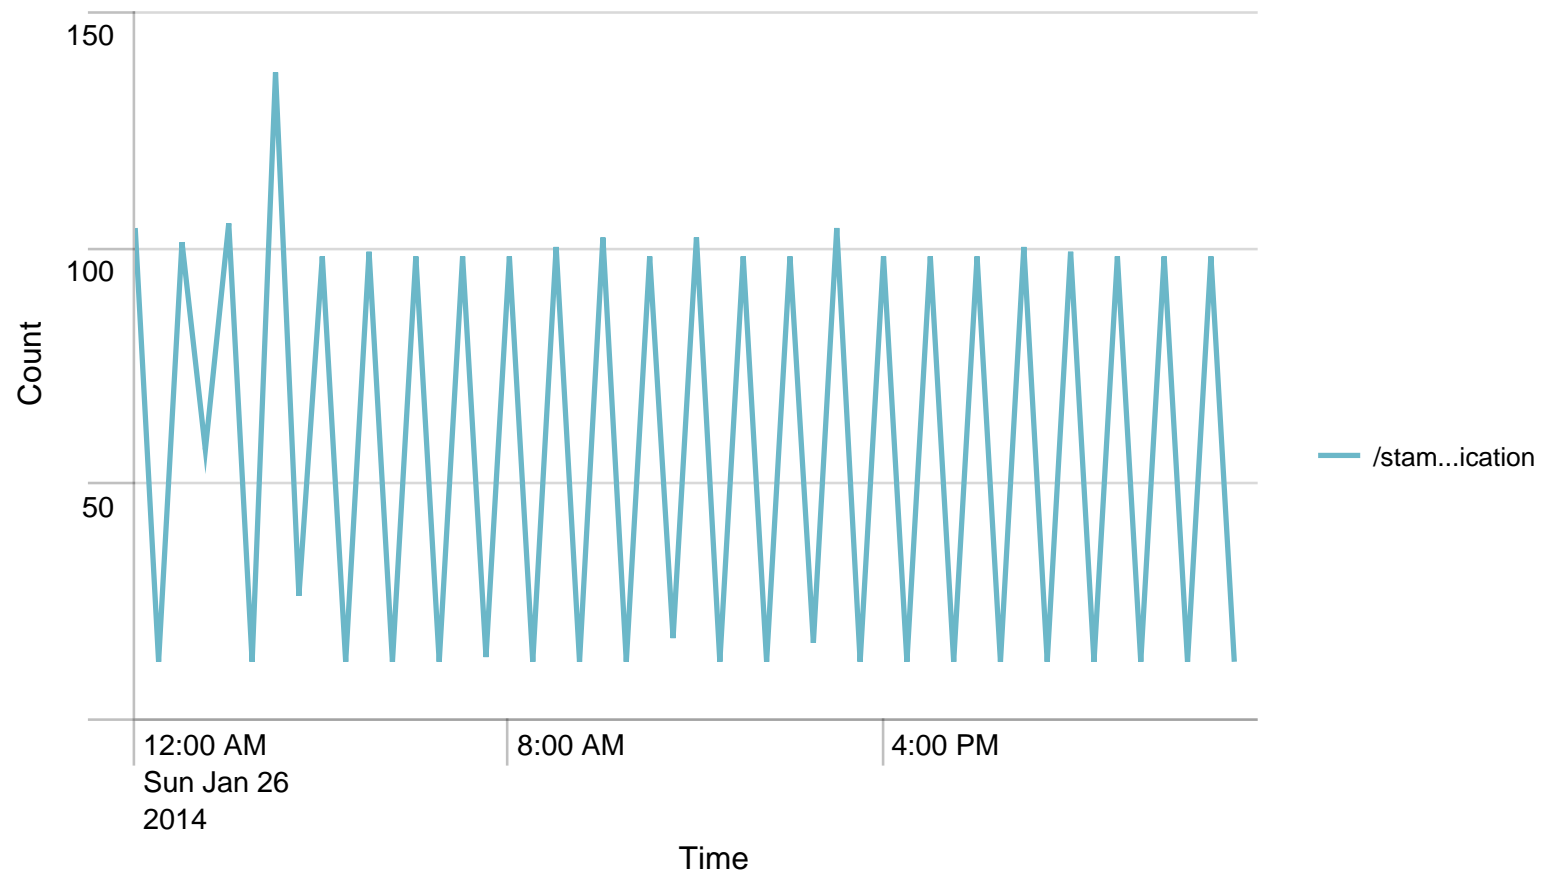

Alerts - responsetime / last 24 hours

No results found.

Average response time (ms) pr application / 1 hour - past day. Trigger: 15 sec

Alerts - responsetime / last 24 hours

No results found.

Requests/path/hour - 24 hours

Avg responstimes(ms)/host - 24 hours

	Time	cnsp-app01.cnsp.netic.dk	cnsp-app02.cnsp.netic.dk	cnsp-app03.cnsp.netic.dk	cnsp-app04.cnsp.netic.dk
1	01/26/2014 00:00:00	27.379310	40.785714	29.034483	30.966667
2	01/26/2014 01:00:00	28.282051	40.634146	53.230769	51.102564
3	01/26/2014 02:00:00	27.464286	41.068966	30.333333	29.000000
4	01/26/2014 03:00:00	425.707317	80.317073	248.390244	523.100000
5	01/26/2014 04:00:00	27.321429	38.821429	30.407407	27.962963
6	01/26/2014 05:00:00	28.884615	38.500000	31.500000	28.741935
7	01/26/2014 06:00:00	27.888889	39.592593	30.107143	29.000000
8	01/26/2014 07:00:00	29.433333	39.928571	46.703704	28.769231
9	01/26/2014 08:00:00	27.592593	38.520000	28.379310	27.793103
10	01/26/2014 09:00:00	30.037037	42.035714	28.896552	28.642857
11	01/26/2014 10:00:00	2022.566667	43.620690	30.357143	131.703704
12	01/26/2014 11:00:00	32.285714	41.814815	30.966667	30.766667
13	01/26/2014 12:00:00	27.285714	40.500000	29.655172	29.555556
14	01/26/2014 13:00:00	26.678571	39.730769	29.962963	27.689655
15	01/26/2014 14:00:00	32.071429	39.100000	29.379310	655.000000
16	01/26/2014 15:00:00	41.357143	41.896552	33.166667	29.034483
17	01/26/2014 16:00:00	27.448276	40.678571	34.730769	28.407407
18	01/26/2014 17:00:00	27.884615	38.148148	30.724138	28.285714
19	01/26/2014 18:00:00	27.965517	37.071429	28.807692	29.037037
20	01/26/2014 19:00:00	28.620690	38.642857	29.703704	28.607143
21	01/26/2014 20:00:00	62.142857	87.615385	68.642857	65.931034
22	01/26/2014 21:00:00	32.142857	39.413793	38.000000	29.192308
23	01/26/2014 22:00:00	37.285714	48.961538	56.333333	38.413793
24	01/26/2014 23:00:00	26.629630	39.000000	28.137931	27.923077