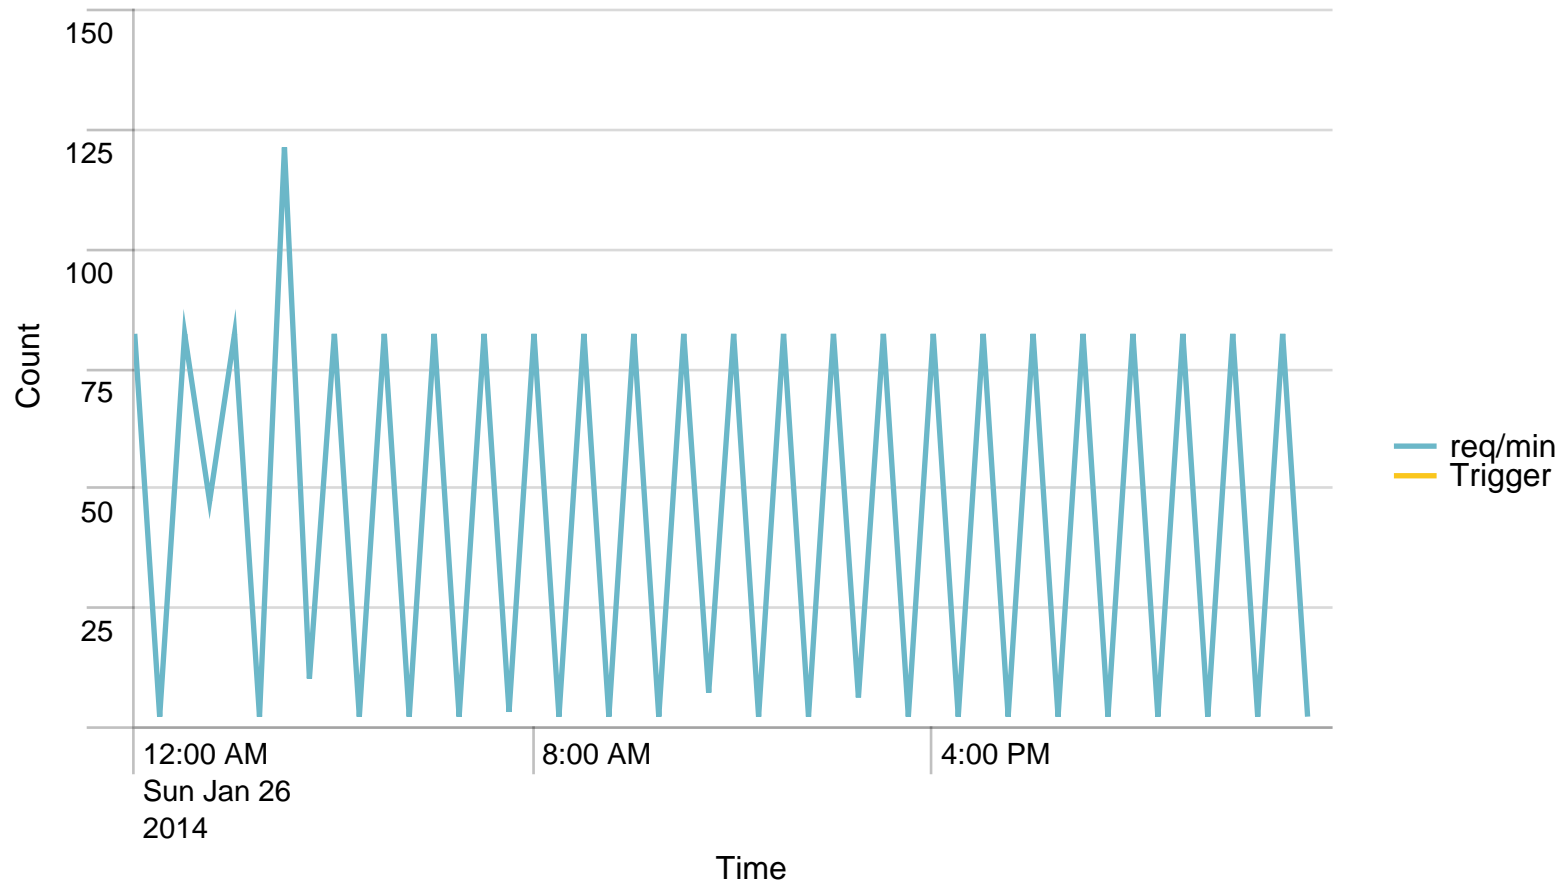

Max Requests / min - 24 hours. Trigger:

Alerts - min / last 24 hours

No results found.

Max Requests / last 24 hours. Trigger:

Alerts - hour / last 24 hours

No results found.

Average response time (ms) pr application / 1 minute - past day. Trigger: 22 sec

Alerts - responsetime / last 24 hours

No results found.

Average response time (ms) pr application / 1 hour - past day. Trigger: 15 sec

Alerts - responsetime / last 24 hours

No results found.

Requests/path/hour - 24 hours