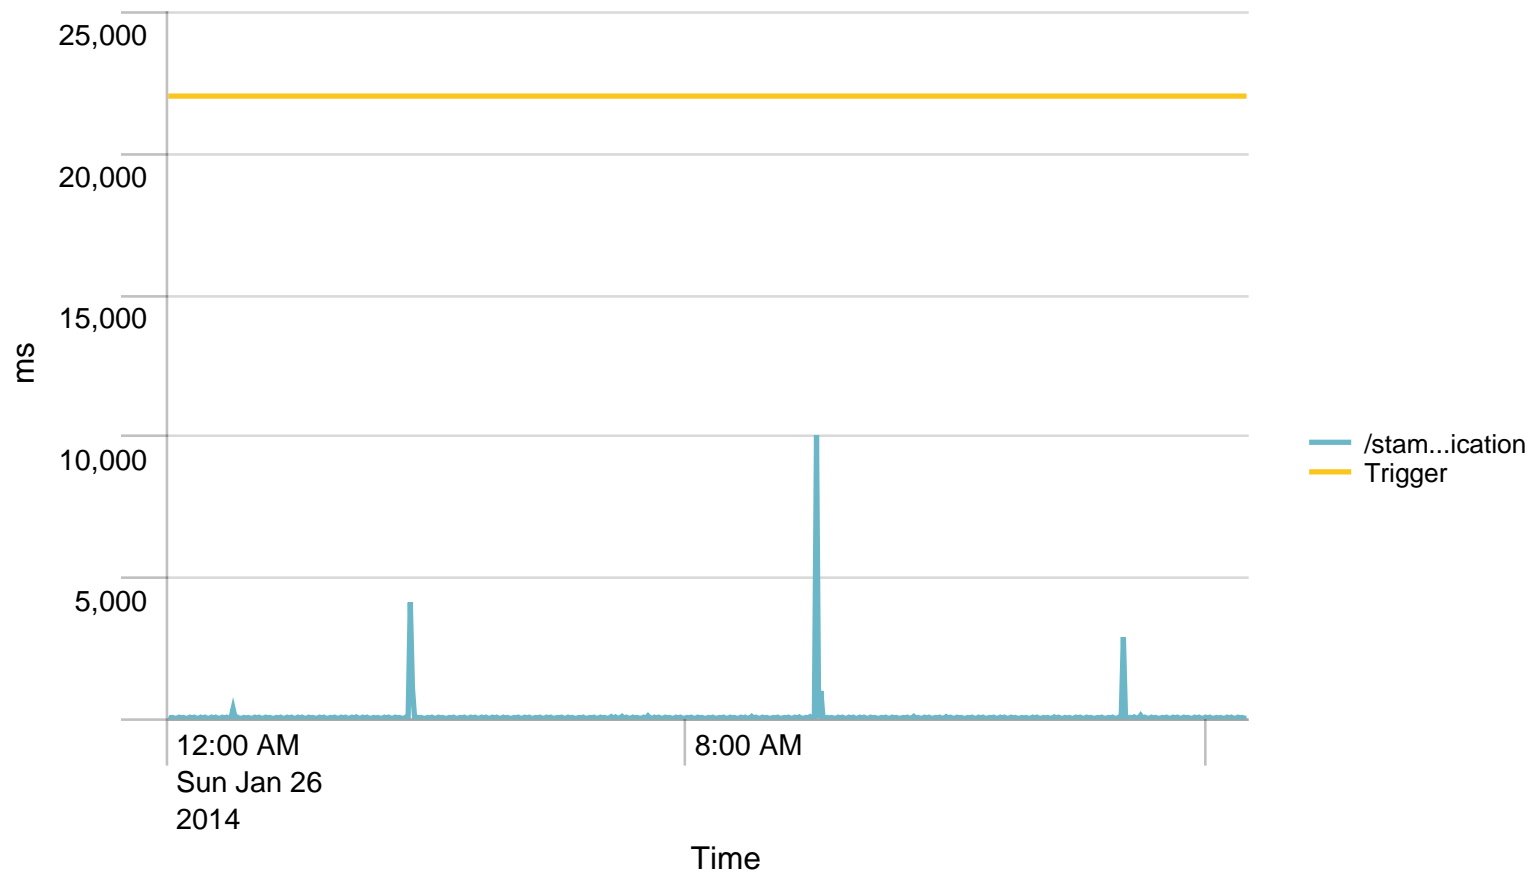

Max Requests / min - 24 hours. Trigger:

Alerts - min / last 24 hours

No results found.

Max Requests / last 24 hours. Trigger:

Alerts - hour / last 24 hours

No results found.

Average response time (ms) pr application / 1 minute - past day. Trigger: 22 sec

Alerts - responsetime / last 24 hours

No results found.

Average response time (ms) pr application / 1 hour - past day. Trigger: 15 sec

Alerts - responsetime / last 24 hours

No results found.

Requests/path/hour - 24 hours