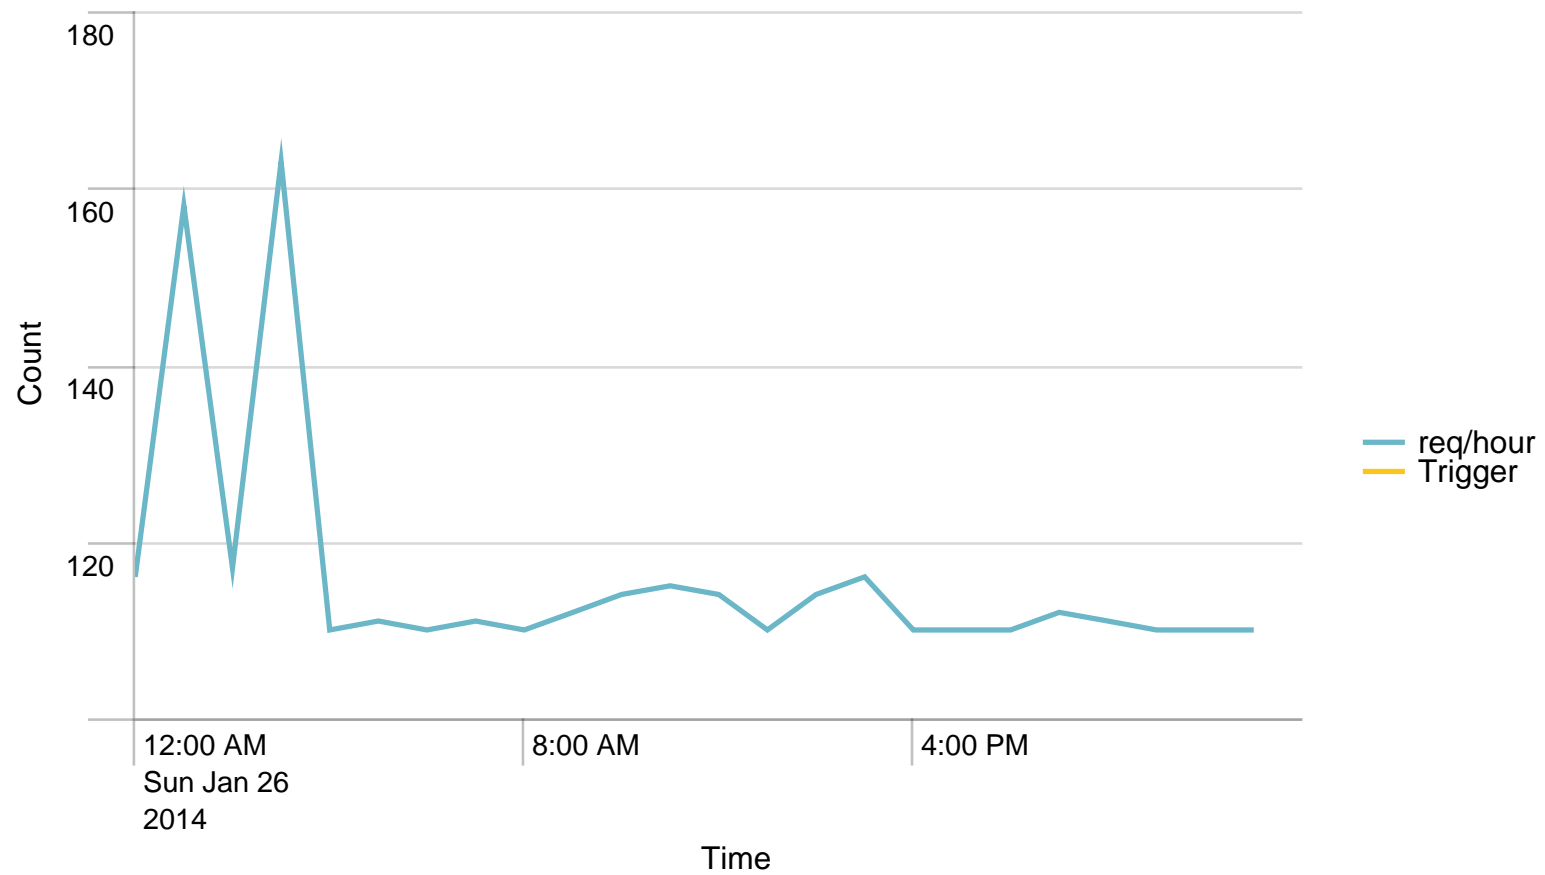

Max Requests / min - 24 hours. Trigger:

Alerts - min / last 24 hours

No results found.

Max Requests / last 24 hours. Trigger:

Alerts - hour / last 24 hours

No results found.

Average response time (ms) pr application / 1 minute - past day. Trigger: 22 sec

Alerts - responsetime / last 24 hours

No results found.

Average response time (ms) pr application / 1 hour - past day. Trigger: 15 sec

Alerts - responsetime / last 24 hours

No results found.

Requests/path/hour - 24 hours