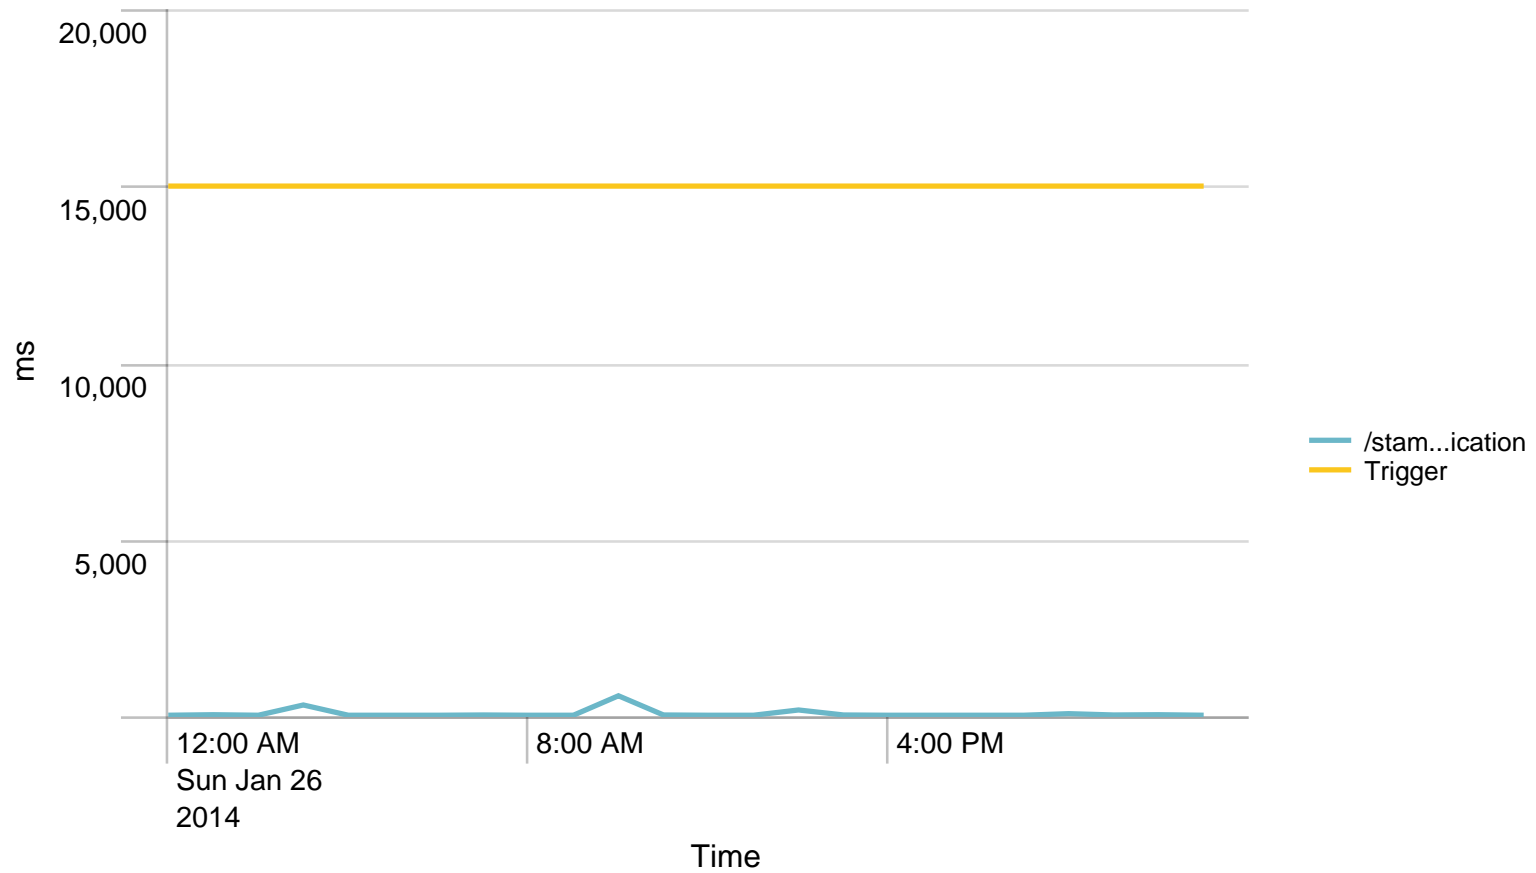

Max Requests / min - 24 hours. Trigger:

Alerts - min / last 24 hours

No results found.

Max Requests / last 24 hours. Trigger:

Alerts - hour / last 24 hours

No results found.

Average response time (ms) pr application / 1 minute - past day. Trigger: 22 sec

Alerts - responsetime / last 24 hours

No results found.

Average response time (ms) pr application / 1 hour - past day. Trigger: 15 sec

Alerts - responsetime / last 24 hours

No results found.

Requests/path/hour - 24 hours