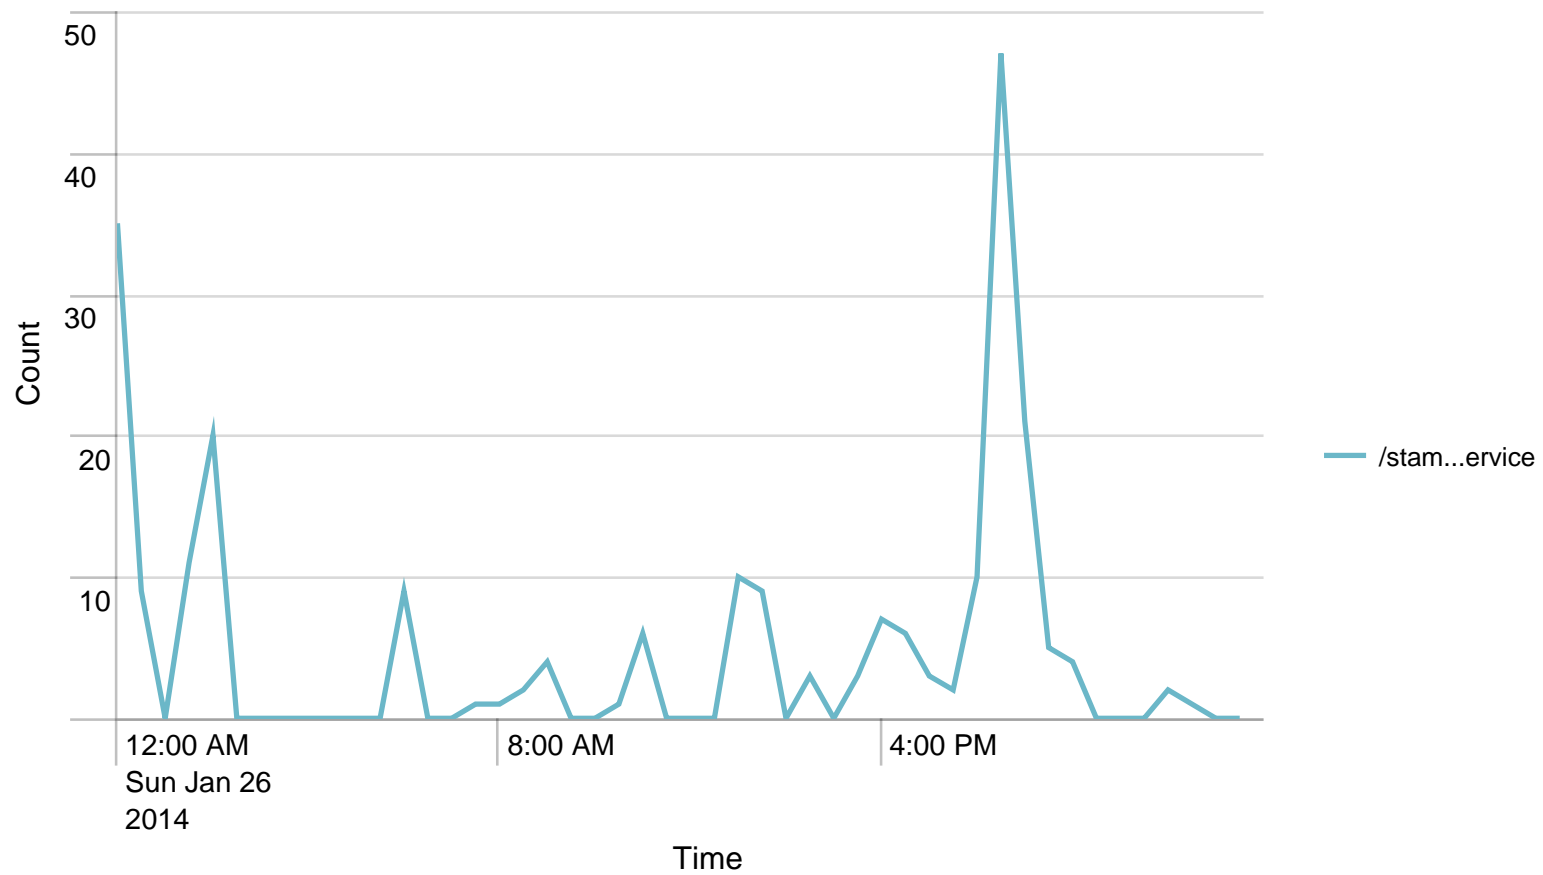

## Alerts - responsetime / last 24 hours

No results found.

## Average response time (ms) pr application / 1 hour - past day. Trigger: 4

## Requests/path/hour - 24 hours