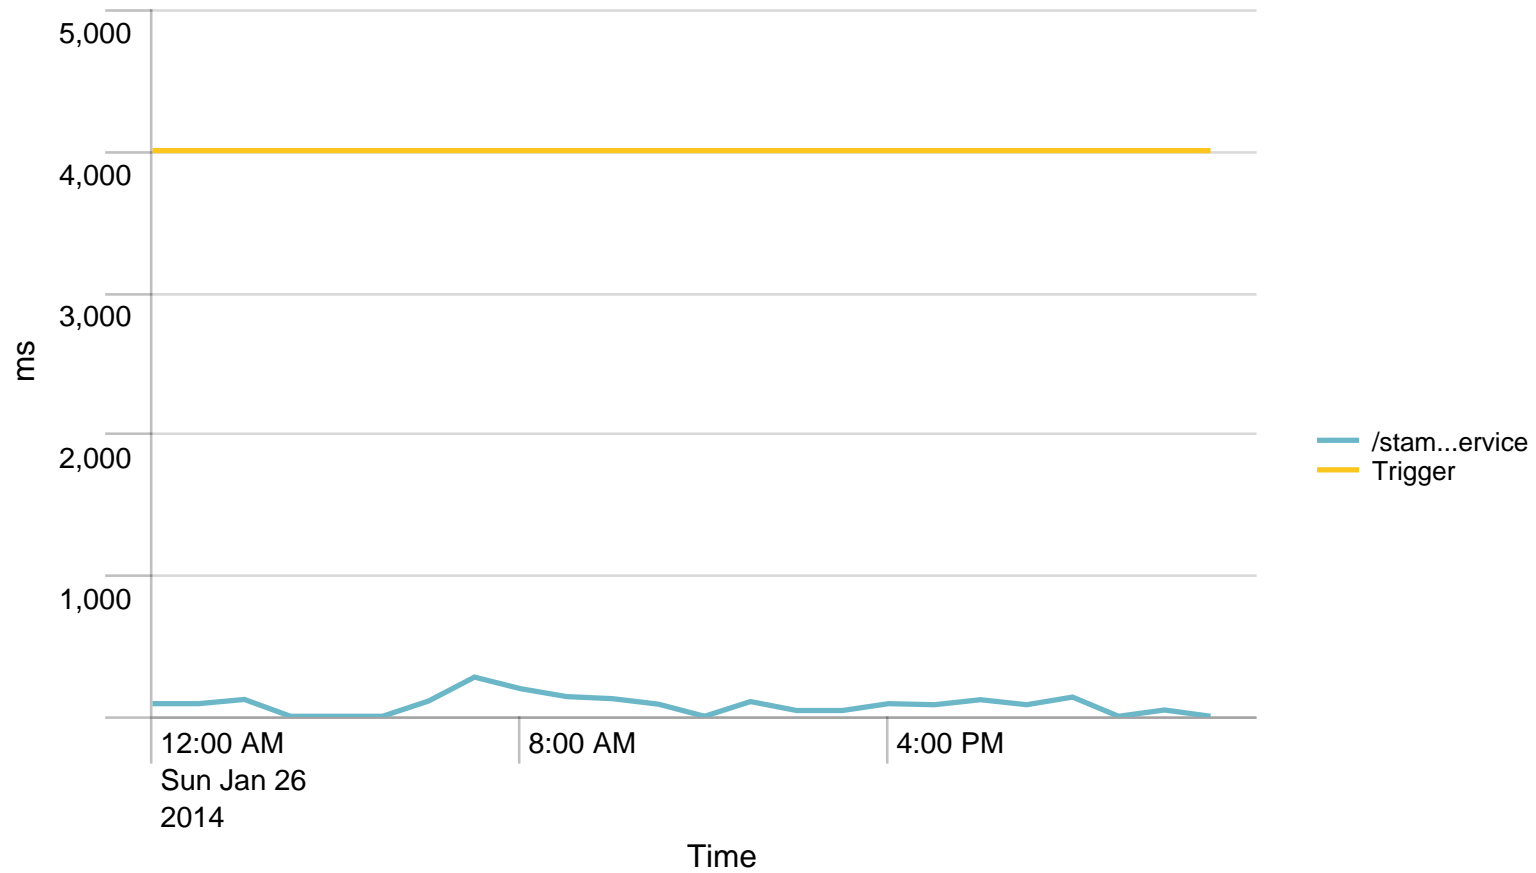

Alerts - responsetime / last 24 hours

No results found.

Average response time (ms) pr application / 1 hour - past day. Trigger: 4