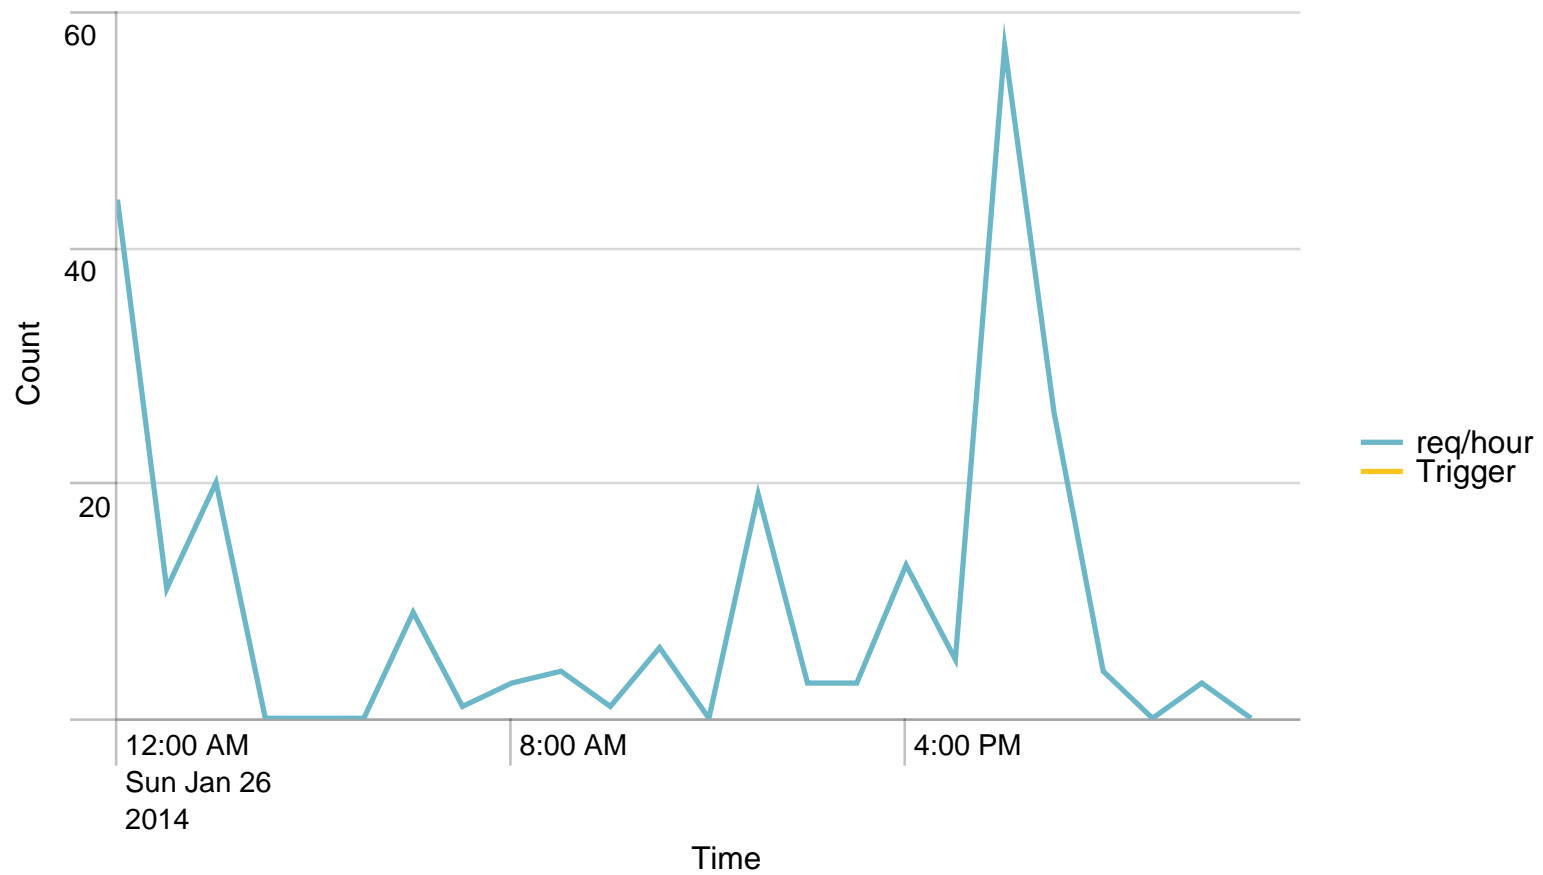

Max Requests / min - 24 hours. Trigger: 38046

## Max Requests / last 24 hours. Trigger: 2282760

## Requests/path/hour - 24 hours