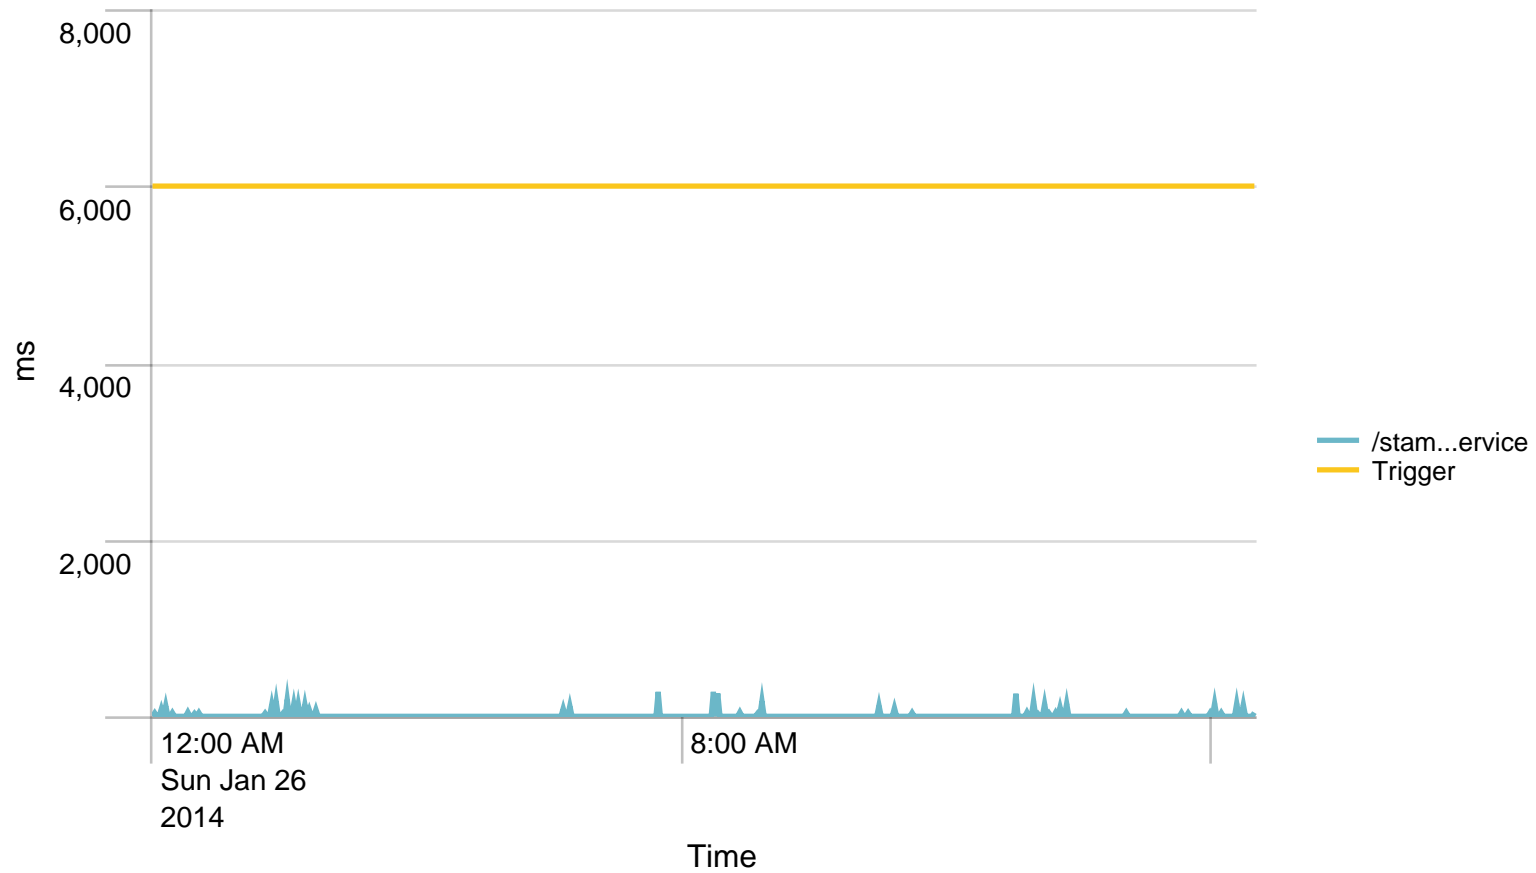

Alerts - hour / last 24 hours

No results found.

Average response time (ms) pr application / 1 minute - past day. Trigger: 6