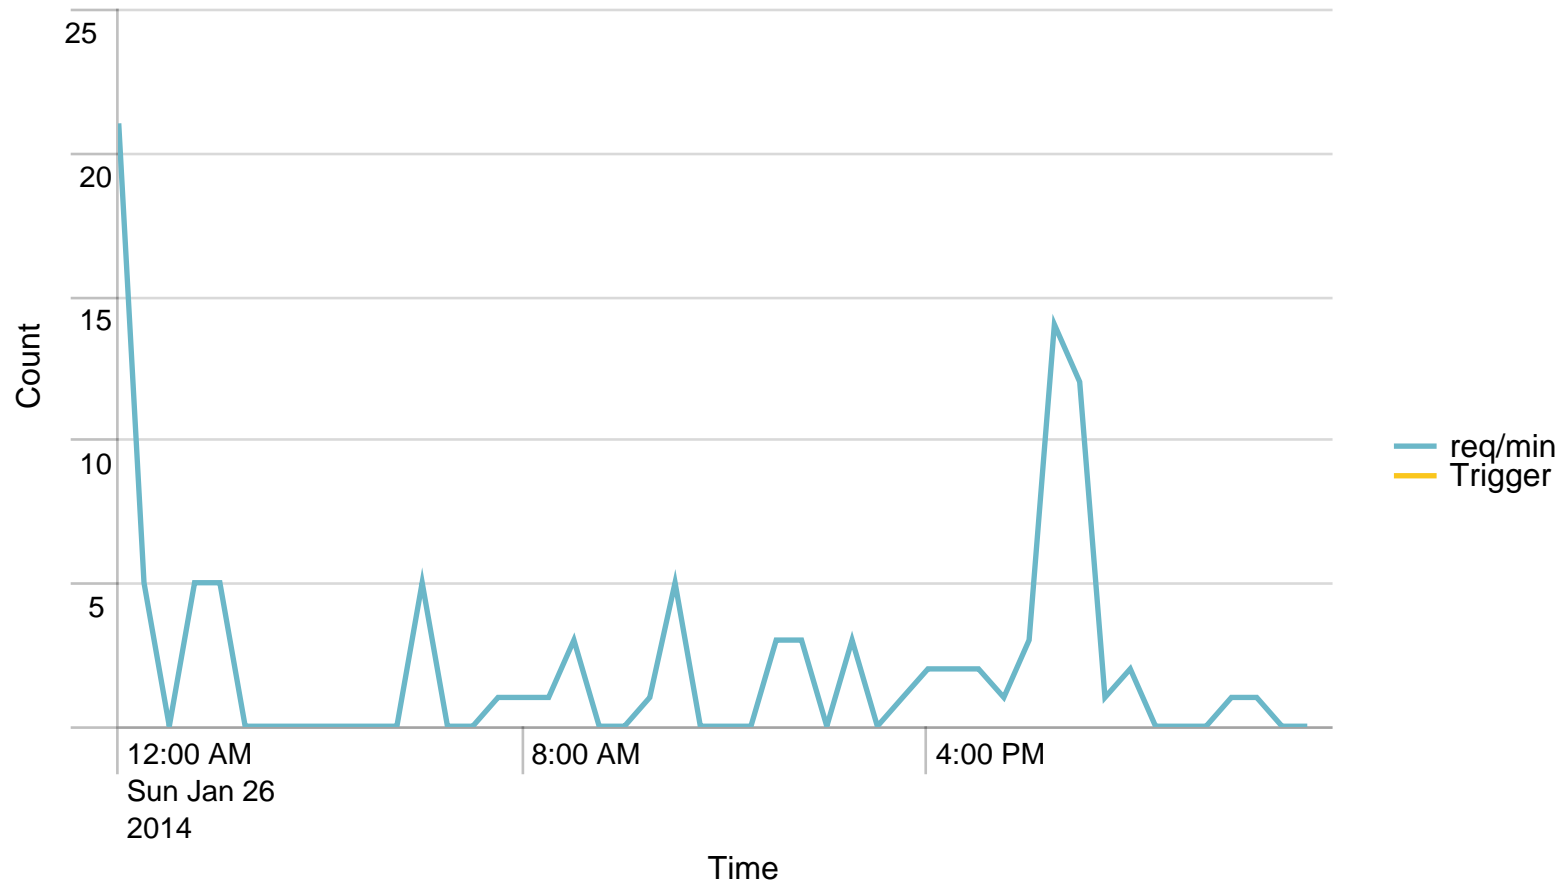

Max Requests / min - 24 hours. Trigger: 38046

## Max Requests / last 24 hours. Trigger: 2282760

## Requests/path/hour - 24 hours