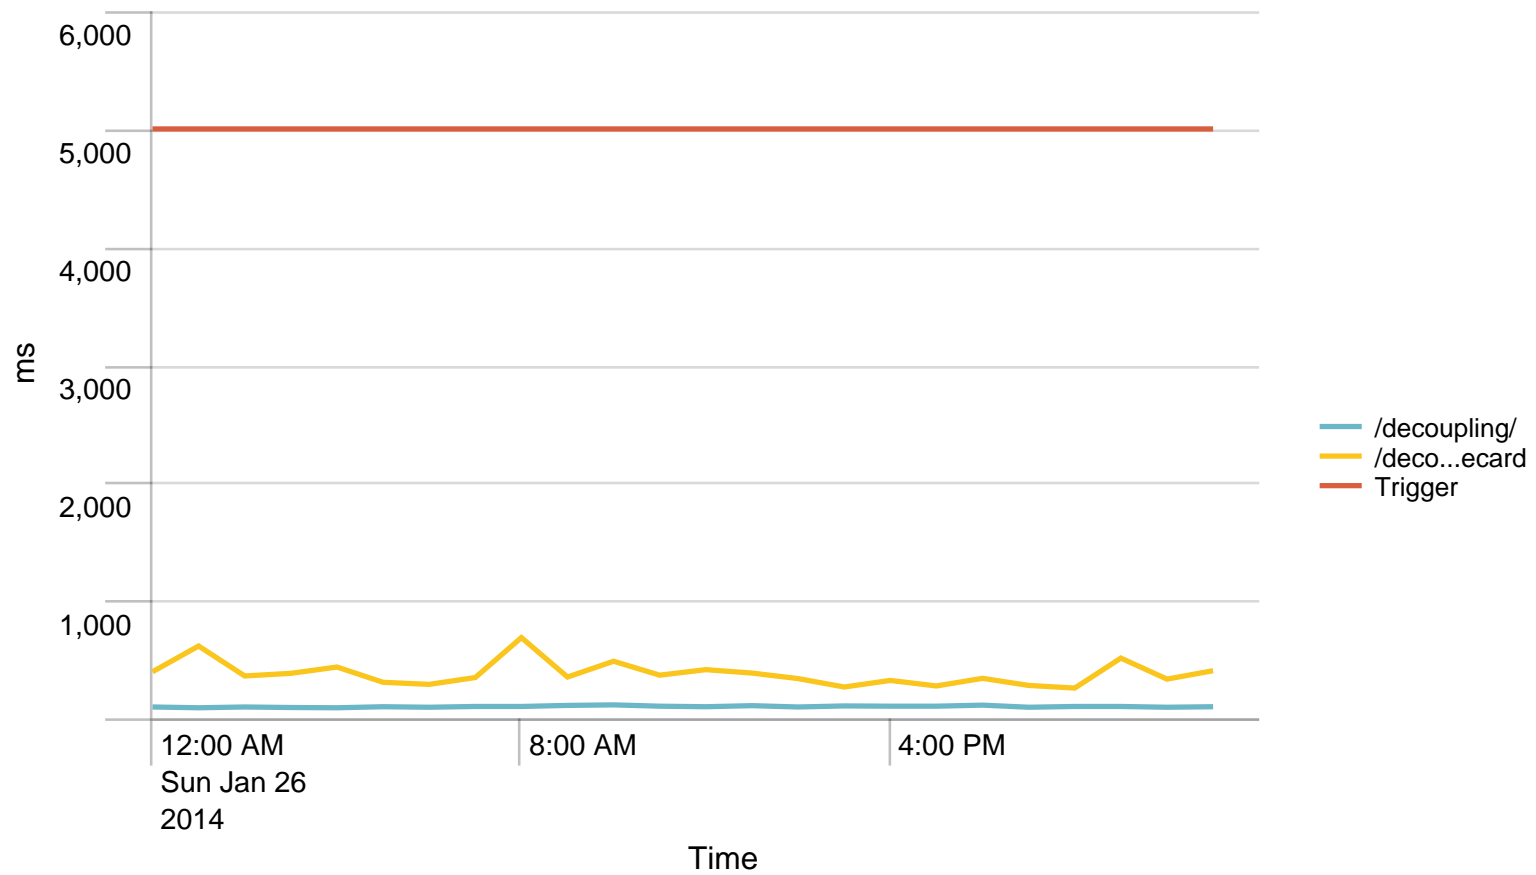

Alerts - responsetime / last 24 hours

No results found.

Average response time (ms) pr application / 1 hour - past day. Trigger: 5 sec