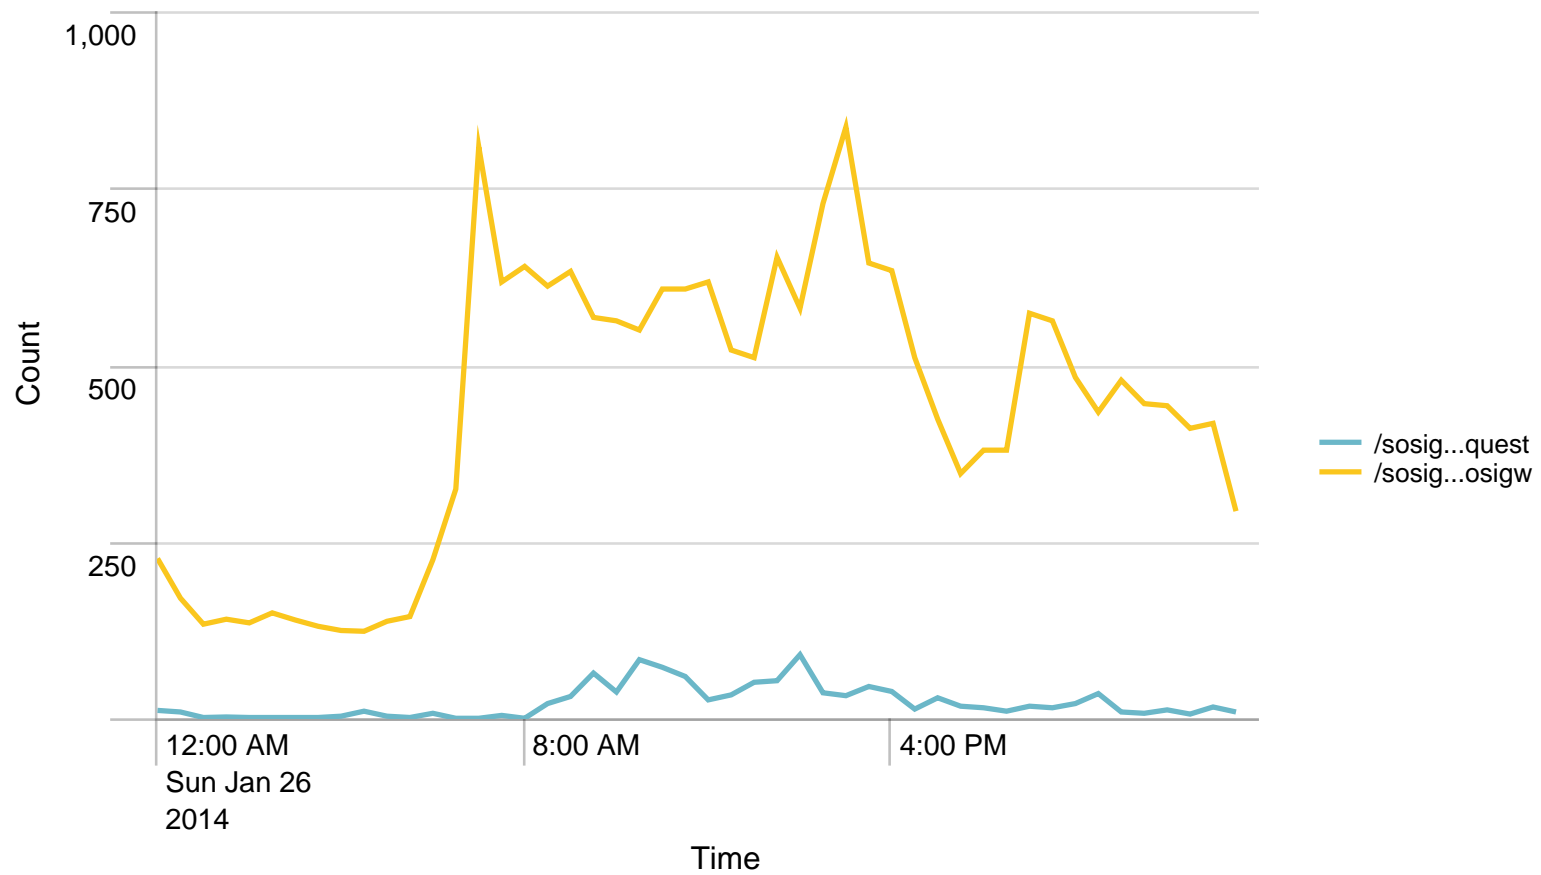

Max Requests / min - 24 hours. Trigger: 864

Alerts - min / last 24 hours

No results found.

Max Requests / last 24 hours. Trigger: 51840

Alerts - hour / last 24 hours

No results found.

Used Heap (MB) / 5 minutes - last 24 hours. Trigger: 90%

Alerts - Memory / last 24 hours

No results found.

Average response time (ms) pr application / 1 minute - past day. Trigger: 5 sec

Alerts - responsetime / last 24 hours

_time	path	dur	Trigger
1 2014-01-26T08:34:00+0100	/sosigw/proxy/soap-request		5348.000000 5000

Average response time (ms) pr application / 1 hour - past day. Trigger: 4 sec

Alerts - responsetime / last 24 hours

No results found.

Requests/path/hour - 24 hours

Avg CPU usage/min - 24 hours

Avg CPU usage/hour - 24 hours

Alerts - CPU usage / last 24 hours

No results found.

Avg responstimes(ms)/host to SOSIGW - 24 hours

	Time	rm-app03.nspnet.dk	rm-app04.nspnet.dk
1	01/26/2014 00:00:00		84.372549 101.726829
2	01/26/2014 01:00:00		72.686131 81.440299
3	01/26/2014 02:00:00		74.503546 89.492857
4	01/26/2014 03:00:00		62.992481 82.577778
5	01/26/2014 04:00:00		87.061538 86.648438
6	01/26/2014 05:00:00		47.007092 108.349650
7	01/26/2014 06:00:00		80.803636 74.694245
8	01/26/2014 07:00:00		96.007123 65.722063
9	01/26/2014 08:00:00		85.677885 92.600962
10	01/26/2014 09:00:00		107.196850 104.834116
11	01/26/2014 10:00:00		143.626841 118.153974
12	01/26/2014 11:00:00		98.557402 121.293495
13	01/26/2014 12:00:00		95.902896 94.881154
14	01/26/2014 13:00:00		118.752000 100.840580
15	01/26/2014 14:00:00		100.759602 106.758179
16	01/26/2014 15:00:00		103.911376 89.469895
17	01/26/2014 16:00:00		88.479452 94.607204
18	01/26/2014 17:00:00		88.205955 107.140351
19	01/26/2014 18:00:00		72.770026 128.233422
20	01/26/2014 19:00:00		98.157895 69.687063
21	01/26/2014 20:00:00		82.020921 96.645702
22	01/26/2014 21:00:00		84.352814 86.820961
23	01/26/2014 22:00:00		61.622378 96.097674