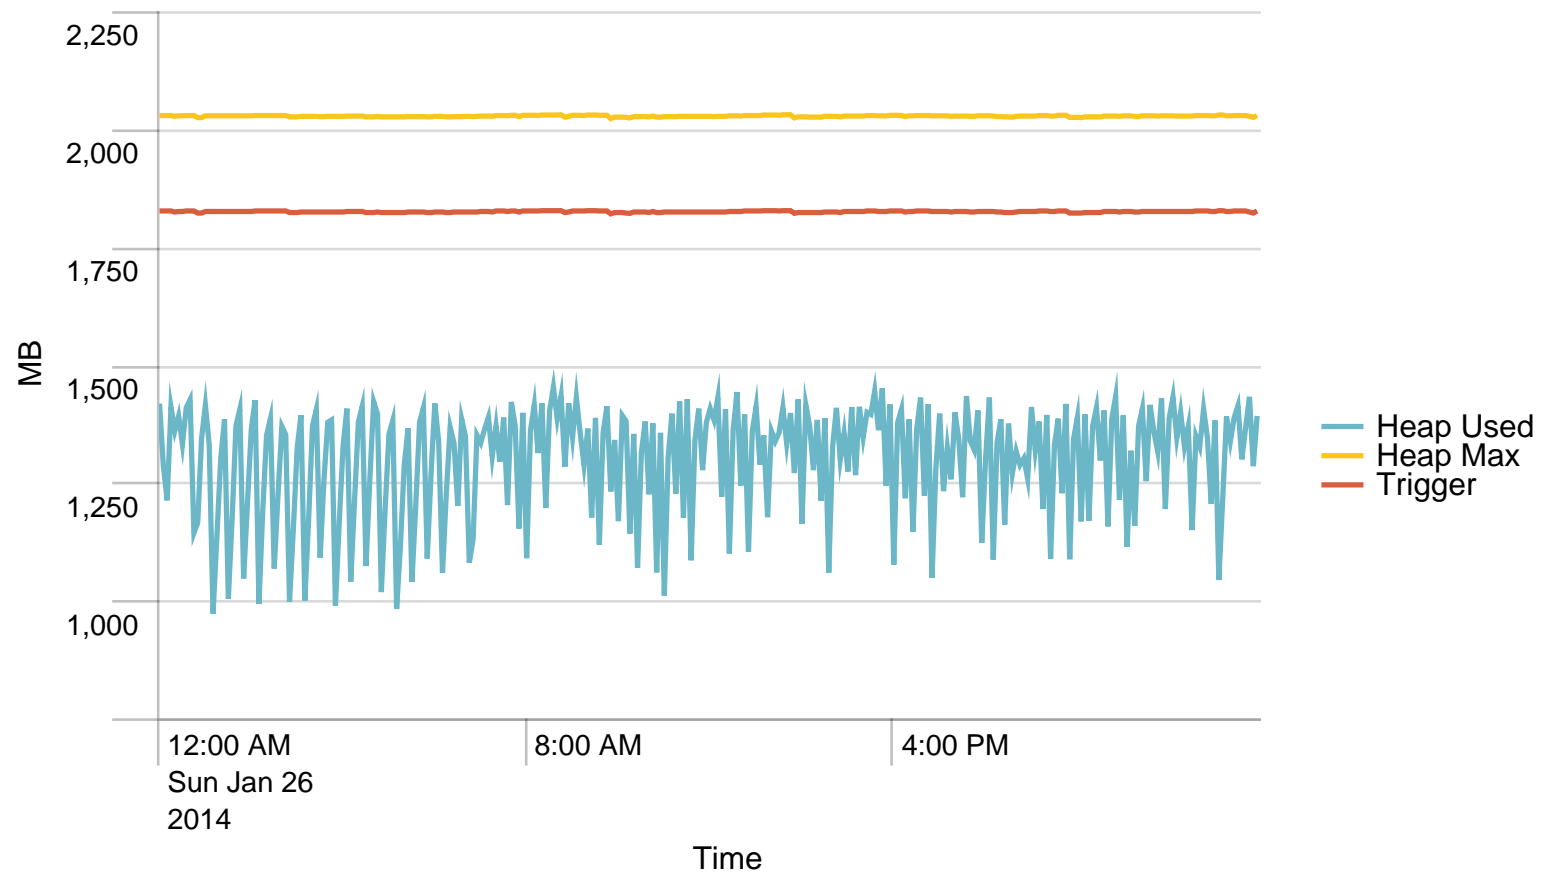

Max Requests / min - 24 hours. Trigger: 864

Alerts - min / last 24 hours

No results found.

Max Requests / last 24 hours. Trigger: 51840

Alerts - hour / last 24 hours

No results found.

Used Heap (MB) / 5 minutes - last 24 hours. Trigger: 90%

Alerts - Memory / last 24 hours

No results found.

Average response time (ms) pr application / 1 minute - past day. Trigger: 5 sec

Alerts - responsetime / last 24 hours

_time	path	dur	Trigger
1 2014-01-26T08:34:00+0100	/sosigw/proxy/soap-request		5348.000000 5000

Average response time (ms) pr application / 1 hour - past day. Trigger: 4 sec

Alerts - responsetime / last 24 hours

No results found.

Requests/path/hour - 24 hours

Avg CPU usage/min - 24 hours

Avg CPU usage/hour - 24 hours