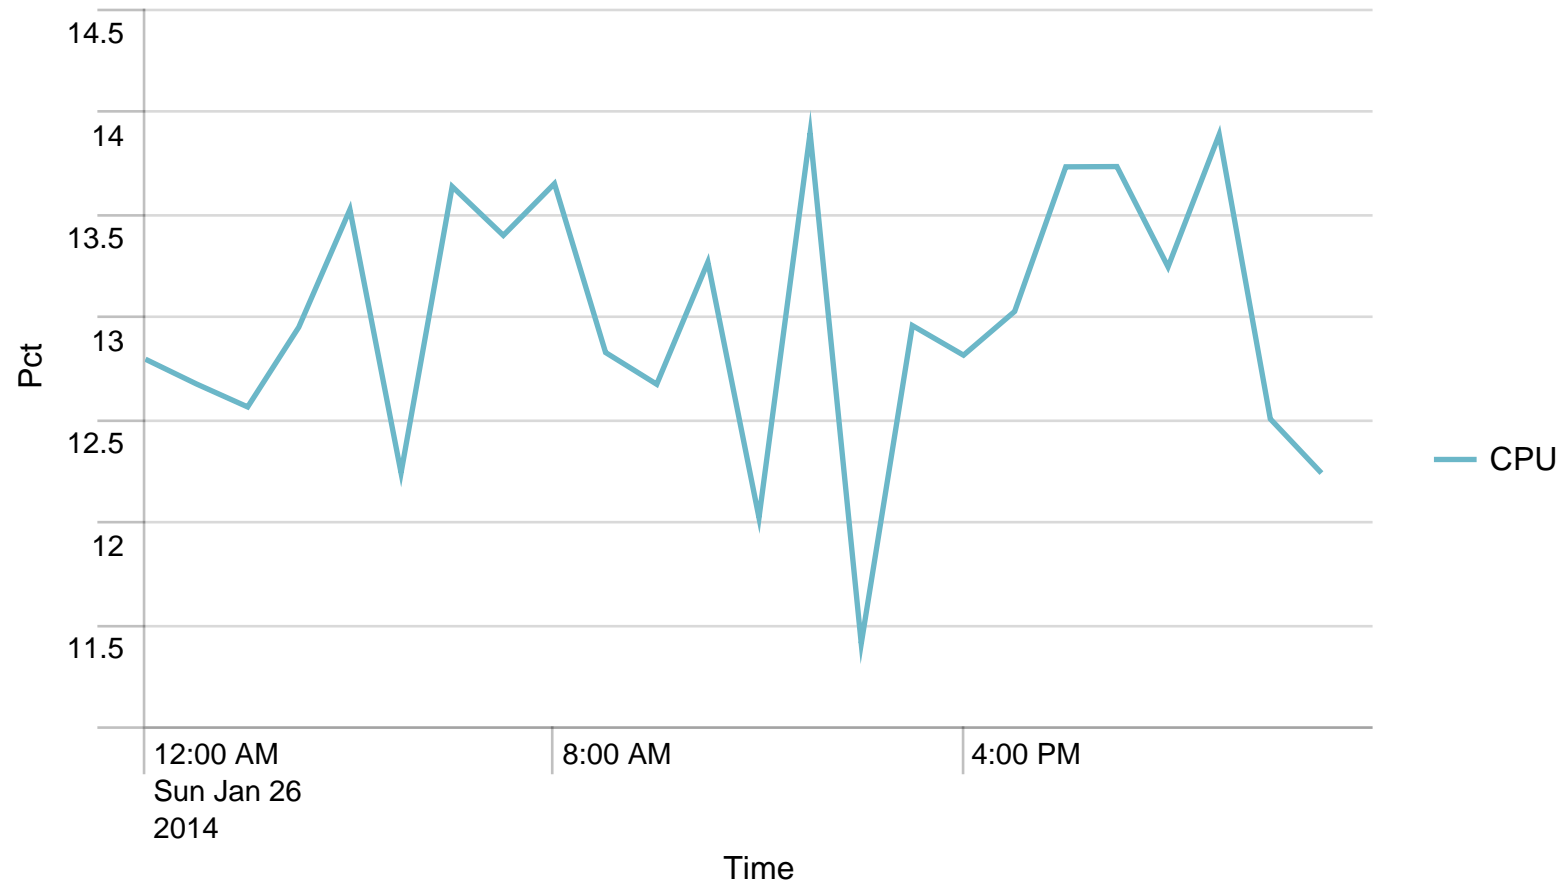

Max Requests / min - 24 hours. Trigger: 88182

Alerts - min / last 24 hours

No results found.

Max Requests / last 24 hours. Trigger: 5290920

Alerts - hour / last 24 hours

No results found.

Average response time (ms) pr application / 1 minute - past day. Trigger: 8 sec

No results found.

Requests/path/hour - 24 hours

No results found.

Avg CPU usage/min - 24 hours

Avg CPU usage/hour - 24 hours

Alerts - CPU usage / last 24 hours

No results found.

Average response time DCCservice call / 1 hour - past day

No results found.

Avg responstimes(ms)/host to DCC - 24 hours

No results found.

SoapActions/hour to DCC - 24 hours

No results found.