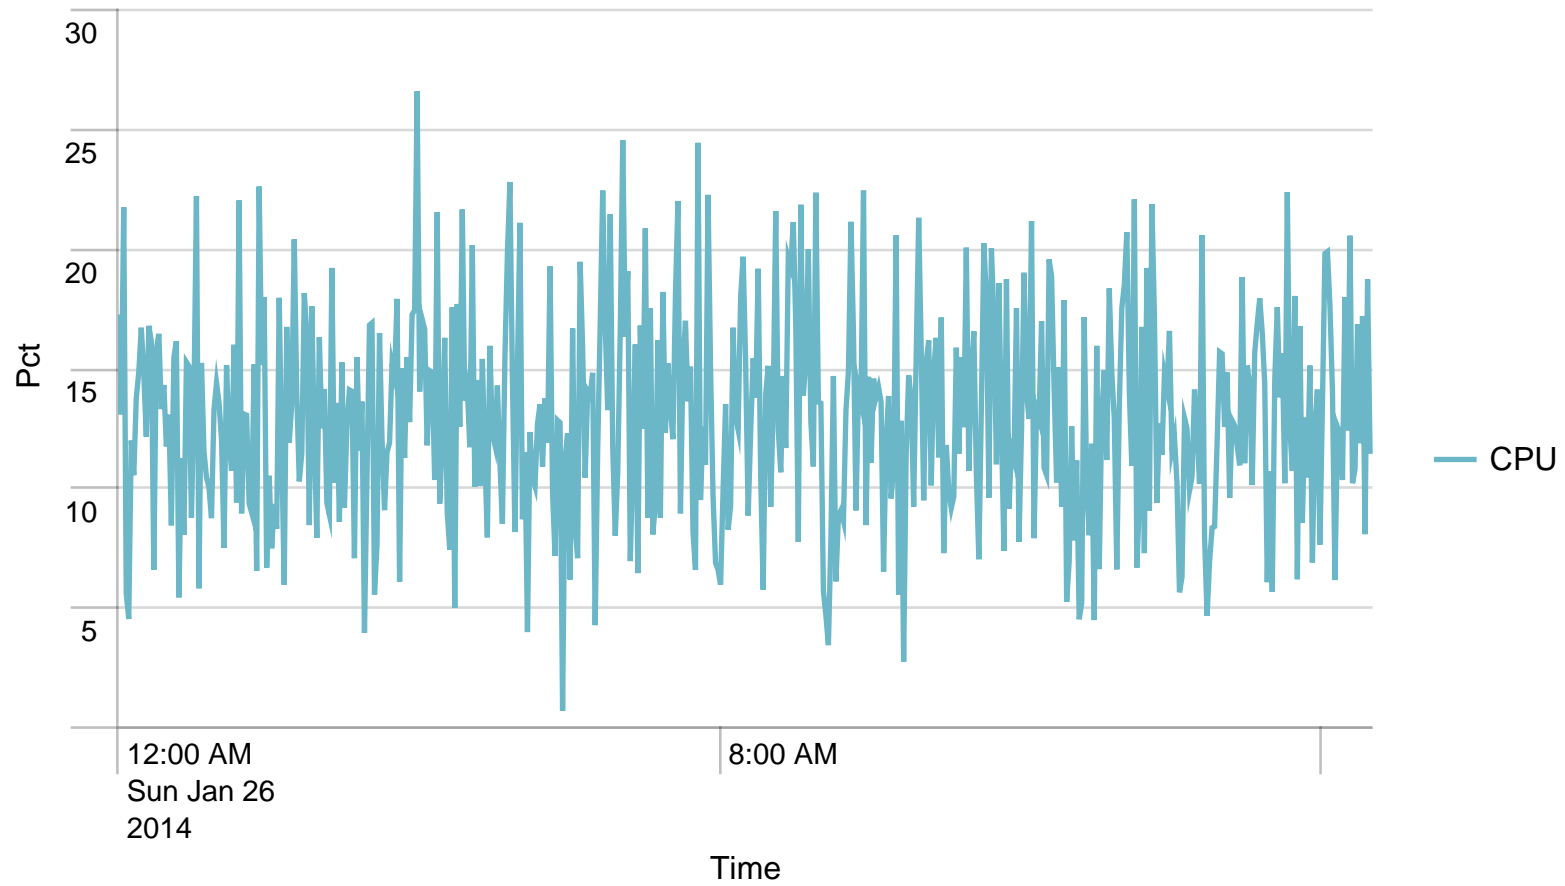

Max Requests / min - 24 hours. Trigger: 88182

Alerts - min / last 24 hours

No results found.

Max Requests / last 24 hours. Trigger: 5290920

Alerts - hour / last 24 hours

No results found.

Average response time (ms) pr application / 1 minute - past day. Trigger: 8 sec

No results found.

Alerts - responsetime / last 24 hours

No results found.

Average response time (ms) pr application / 1 hour - past day. Trigger: 5 sec

No results found.

Alerts - responsetime / last 24 hours

No results found.

Requests/path/hour - 24 hours

No results found.

Avg CPU usage/min - 24 hours

Avg CPU usage/hour - 24 hours

Alerts - CPU usage / last 24 hours

No results found.

Average response time DCCservice call / 1 hour - past day

No results found.

Avg responstimes(ms)/host to DCC - 24 hours

No results found.

SoapActions/hour to DCC - 24 hours

No results found.