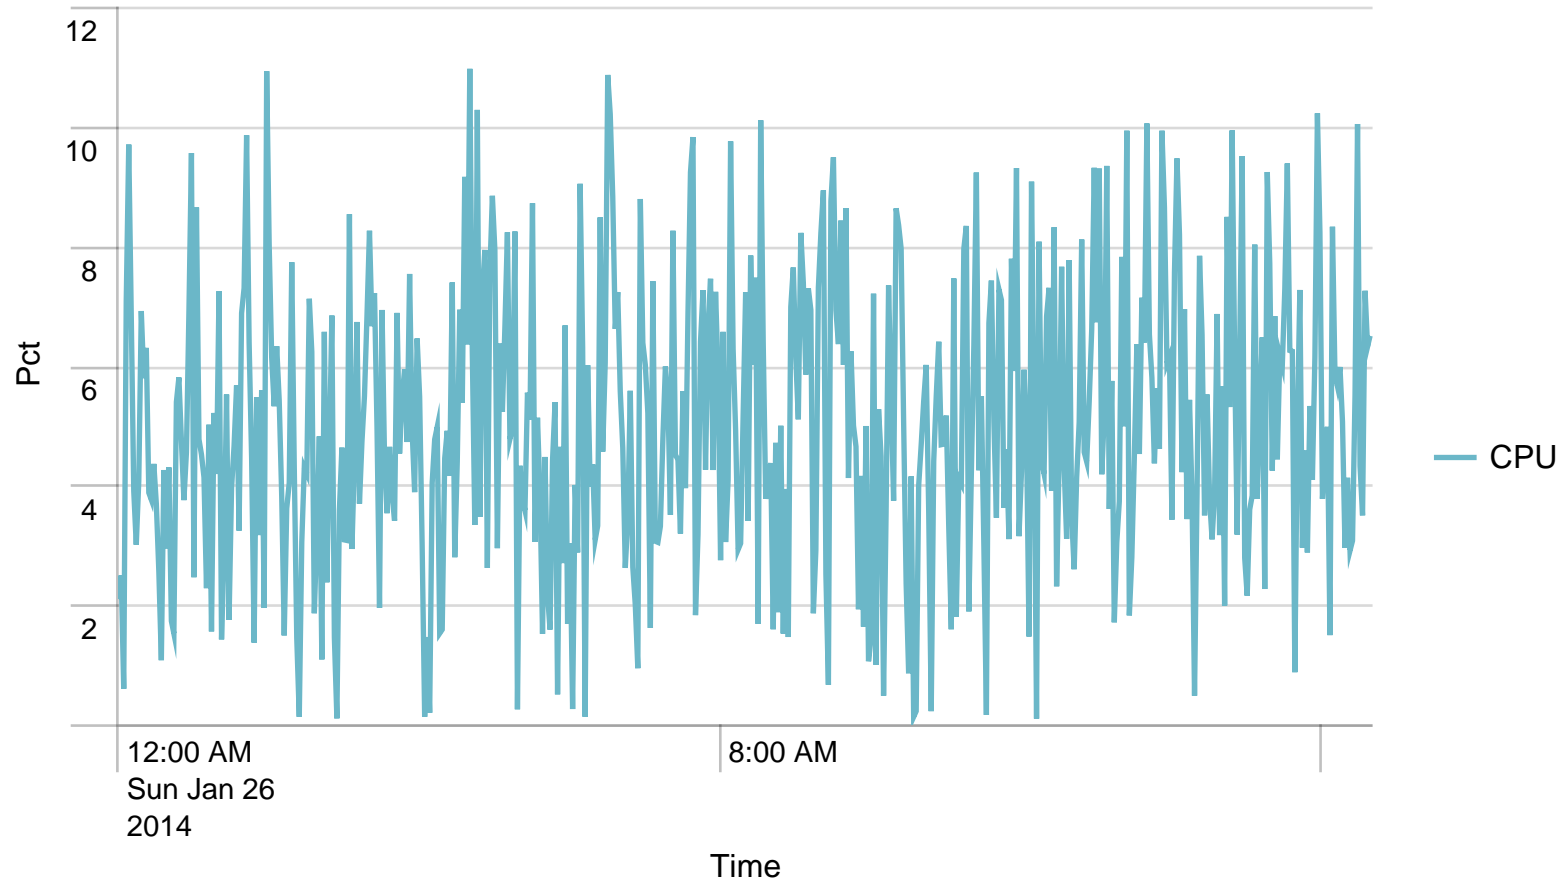

Avg CPU usage/min - 24 hours