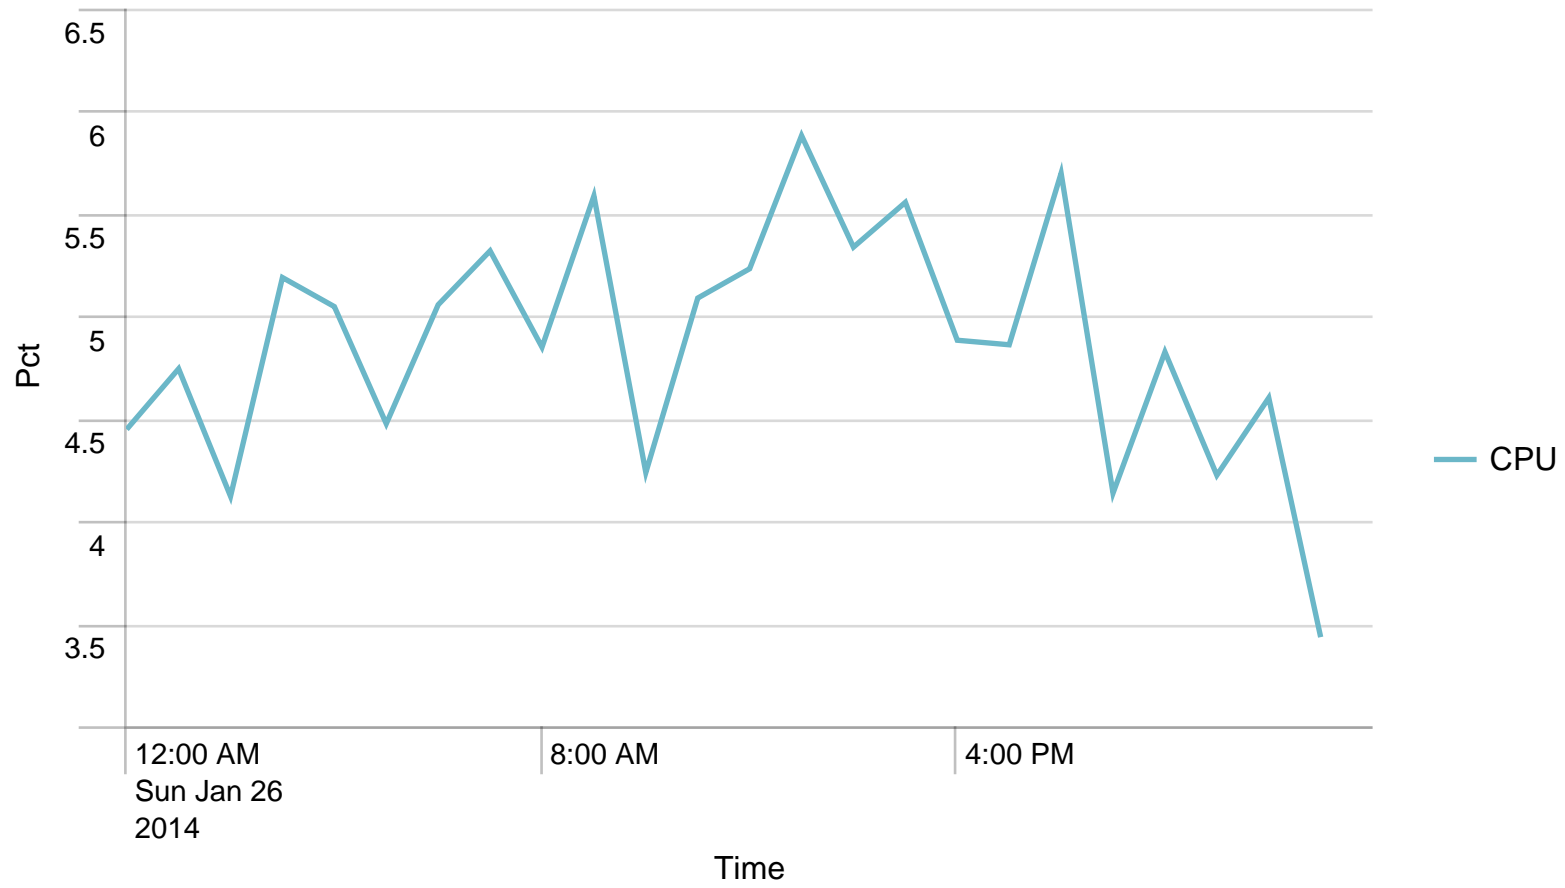

Avg CPU usage/hour - 24 hours