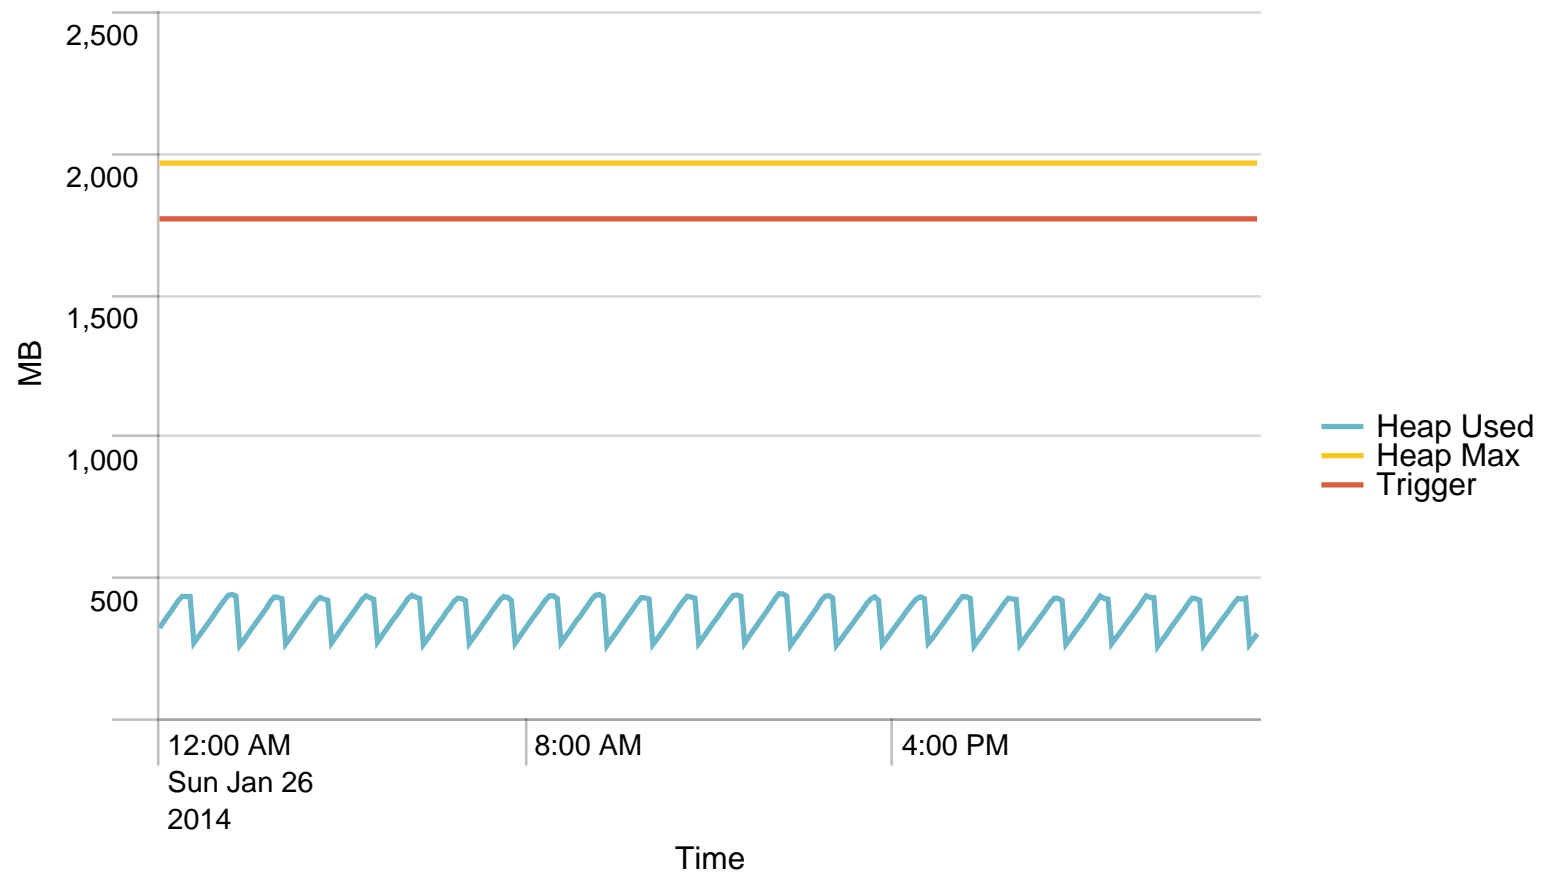

Alerts - hour / last 24 hours

No results found.

Used Heap (MB) / 5 minutes - last 24 hours. Trigger: 90%