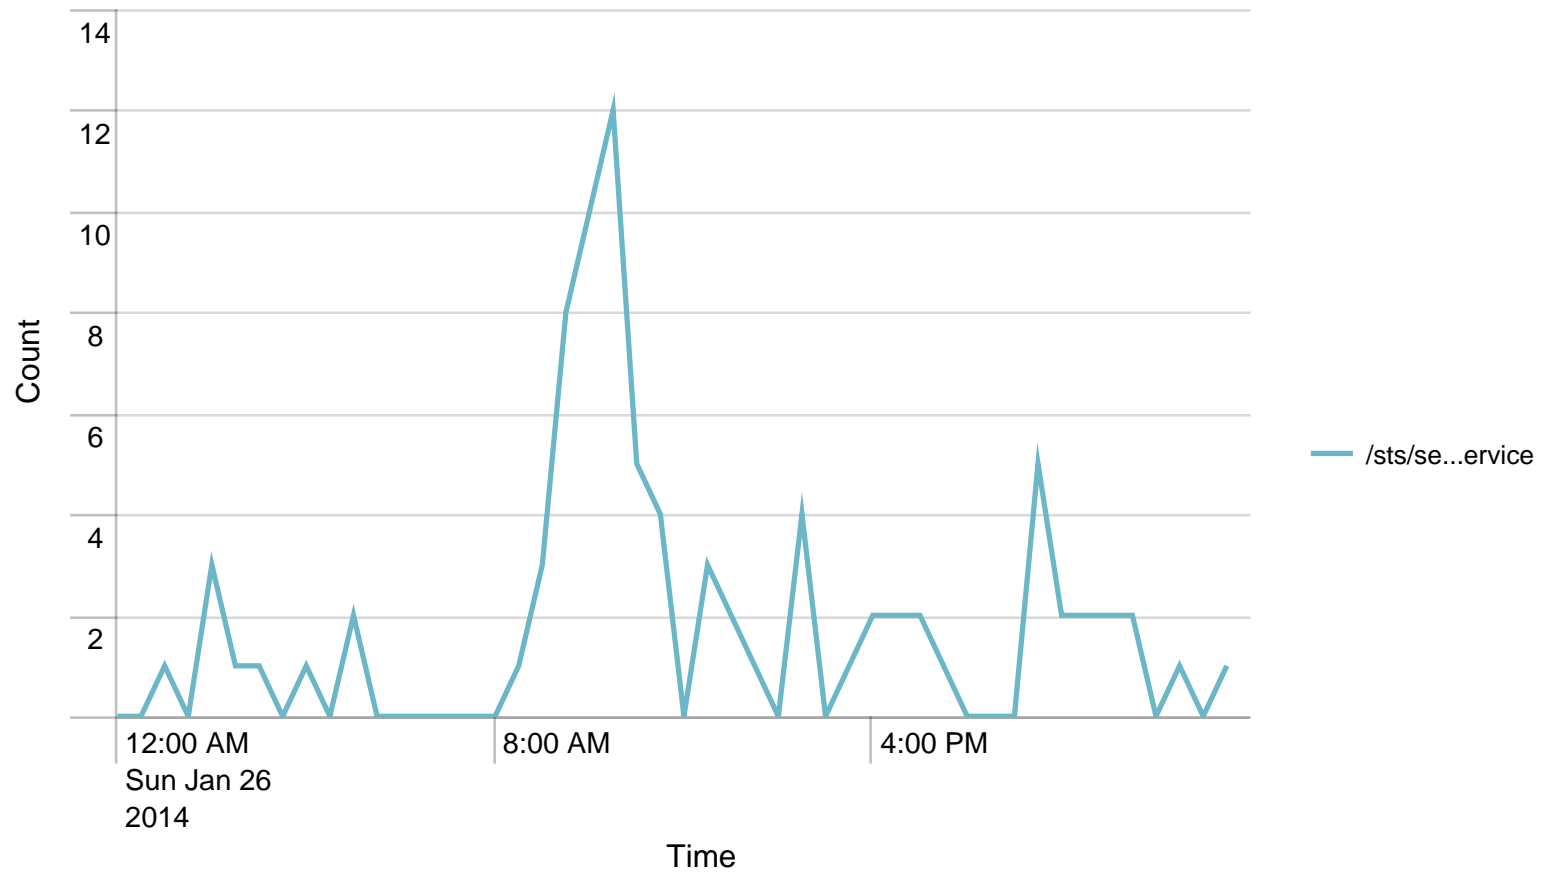

Max Requests / min - 24 hours. Trigger: 864

Alerts - min / last 24 hours

No results found.

Max Requests / last 24 hours. Trigger: 51840

Alerts - hour / last 24 hours

No results found.

Used Heap (MB) / 5 minutes - last 24 hours. Trigger: 90%

Alerts - Memory / last 24 hours

No results found.

Average response time (ms) pr application / 1 minute - past day. Trigger: 5 sec

Alerts - responsetime / last 24 hours

No results found.

Average response time (ms) pr application / 1 hour - past day. Trigger: 4 sec

Alerts - responsetime / last 24 hours

No results found.

Requests/path/hour - 24 hours

Avg CPU usage/min - 24 hours

Avg CPU usage/hour - 24 hours

Time
24 01/26/2014 23:00:00

rs-app03.nspnet.dk

rs-app04.nspnet.dk
136.000000

SoapActions/hour to STS - 24 hours

	Time	VALUE
1	01/26/2014 00:00:00	0
2	01/26/2014 01:00:00	1
3	01/26/2014 02:00:00	4
4	01/26/2014 03:00:00	1
5	01/26/2014 04:00:00	1
6	01/26/2014 05:00:00	2
7	01/26/2014 06:00:00	0
8	01/26/2014 07:00:00	0
9	01/26/2014 08:00:00	1
10	01/26/2014 09:00:00	11
11	01/26/2014 10:00:00	22
12	01/26/2014 11:00:00	9
13	01/26/2014 12:00:00	3
14	01/26/2014 13:00:00	3
15	01/26/2014 14:00:00	4
16	01/26/2014 15:00:00	1
17	01/26/2014 16:00:00	4
18	01/26/2014 17:00:00	3
19	01/26/2014 18:00:00	0
20	01/26/2014 19:00:00	5
21	01/26/2014 20:00:00	4
22	01/26/2014 21:00:00	4
23	01/26/2014 22:00:00	1
24	01/26/2014 23:00:00	1