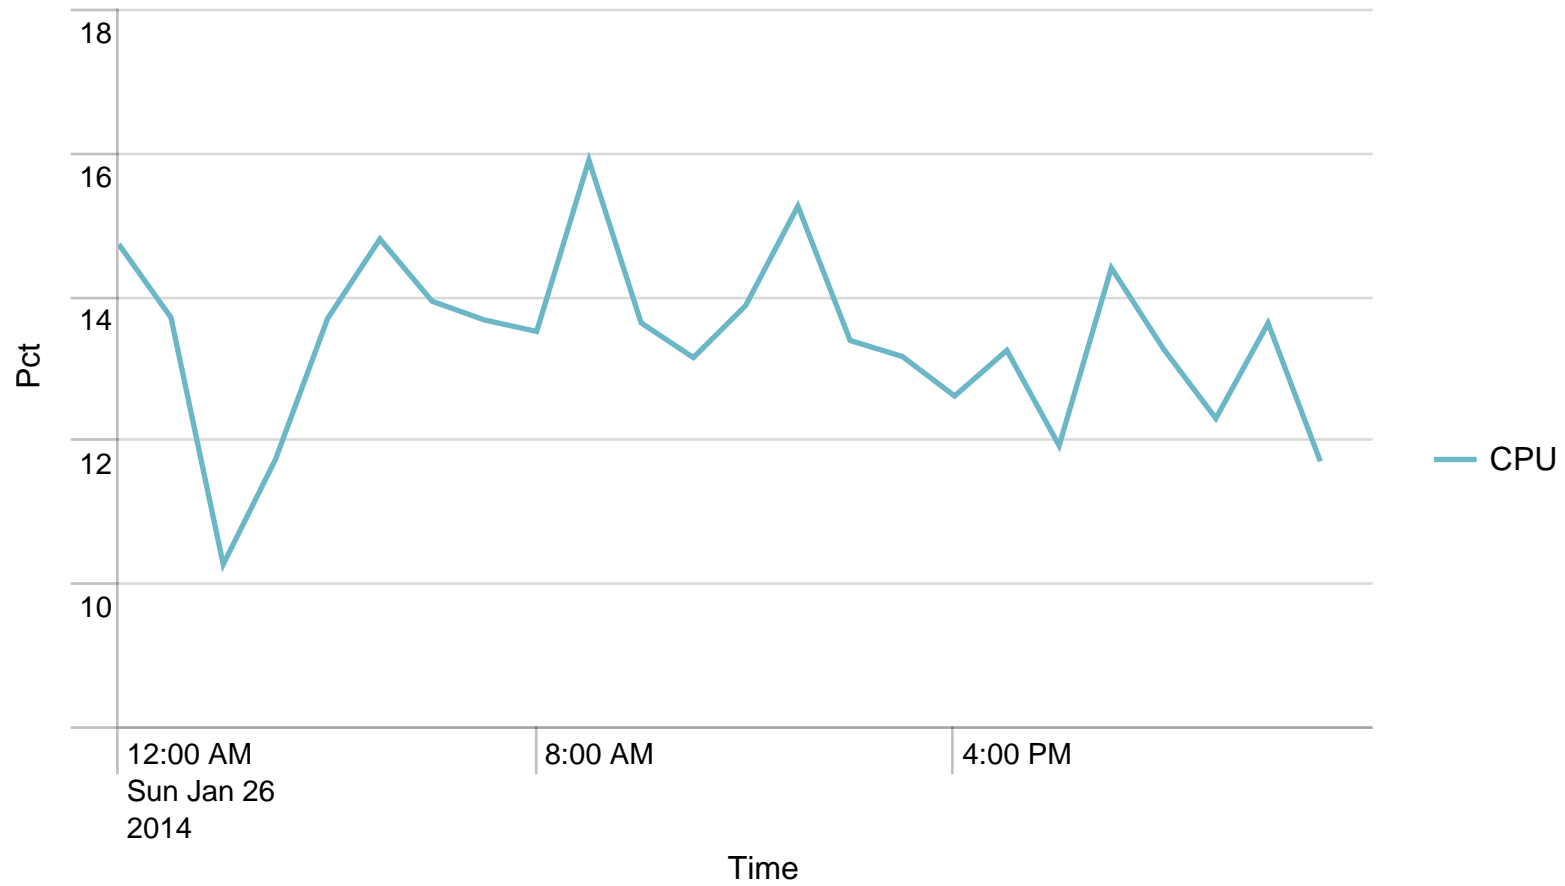

Alerts - responsetime / last 24 hours

No results found.

Requests/path/hour - 24 hours

Avg CPU usage/min - 24 hours

Avg CPU usage/hour - 24 hours

Time
24 01/26/2014 23:00:00

rs-app03.nspnet.dk

rs-app04.nspnet.dk
136.000000

SoapActions/hour to STS - 24 hours

	Time	VALUE
1	01/26/2014 00:00:00	0
2	01/26/2014 01:00:00	1
3	01/26/2014 02:00:00	4
4	01/26/2014 03:00:00	1
5	01/26/2014 04:00:00	1
6	01/26/2014 05:00:00	2
7	01/26/2014 06:00:00	0
8	01/26/2014 07:00:00	0
9	01/26/2014 08:00:00	1
10	01/26/2014 09:00:00	11
11	01/26/2014 10:00:00	22
12	01/26/2014 11:00:00	9
13	01/26/2014 12:00:00	3
14	01/26/2014 13:00:00	3
15	01/26/2014 14:00:00	4
16	01/26/2014 15:00:00	1
17	01/26/2014 16:00:00	4
18	01/26/2014 17:00:00	3
19	01/26/2014 18:00:00	0
20	01/26/2014 19:00:00	5
21	01/26/2014 20:00:00	4
22	01/26/2014 21:00:00	4
23	01/26/2014 22:00:00	1
24	01/26/2014 23:00:00	1