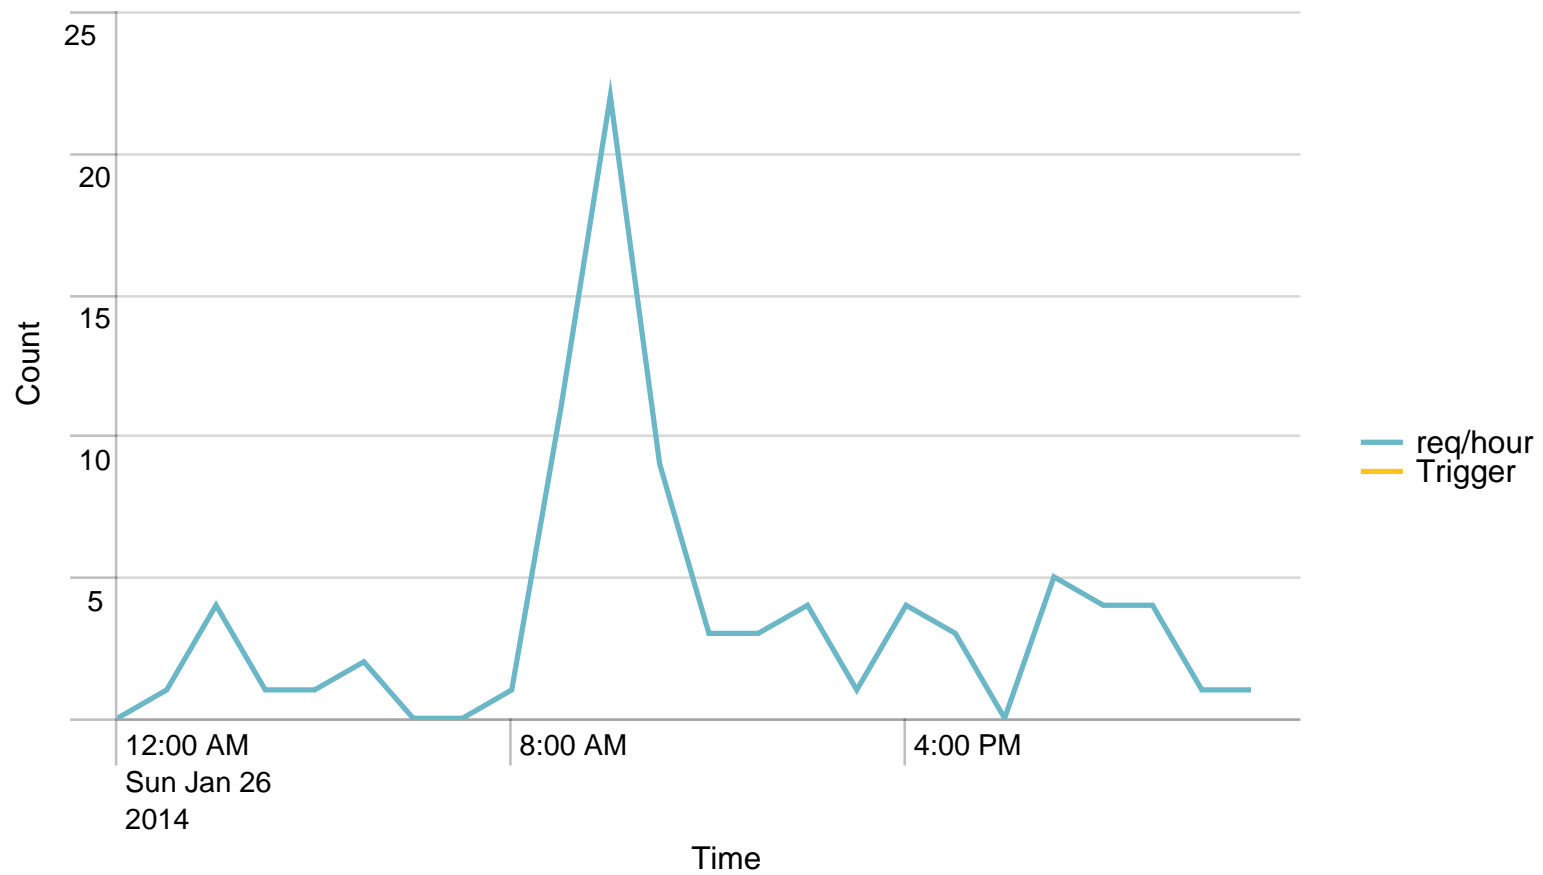

Max Requests / min - 24 hours. Trigger: 864

Alerts - min / last 24 hours

No results found.

Max Requests / last 24 hours. Trigger: 51840

Alerts - hour / last 24 hours

No results found.

Used Heap (MB) / 5 minutes - last 24 hours. Trigger: 90%

Alerts - Memory / last 24 hours

No results found.

Average response time (ms) pr application / 1 minute - past day. Trigger: 5 sec

Alerts - responsetime / last 24 hours

No results found.

Average response time (ms) pr application / 1 hour - past day. Trigger: 4 sec

Alerts - responsetime / last 24 hours

No results found.

Requests/path/hour - 24 hours

Avg CPU usage/min - 24 hours

Avg CPU usage/hour - 24 hours

Time
24 01/26/2014 23:00:00

rs-app03.nspnet.dk

rs-app04.nspnet.dk
136.000000

SoapActions/hour to STS - 24 hours

	Time	VALUE
1	01/26/2014 00:00:00	0
2	01/26/2014 01:00:00	1
3	01/26/2014 02:00:00	4
4	01/26/2014 03:00:00	1
5	01/26/2014 04:00:00	1
6	01/26/2014 05:00:00	2
7	01/26/2014 06:00:00	0
8	01/26/2014 07:00:00	0
9	01/26/2014 08:00:00	1
10	01/26/2014 09:00:00	11
11	01/26/2014 10:00:00	22
12	01/26/2014 11:00:00	9
13	01/26/2014 12:00:00	3
14	01/26/2014 13:00:00	3
15	01/26/2014 14:00:00	4
16	01/26/2014 15:00:00	1
17	01/26/2014 16:00:00	4
18	01/26/2014 17:00:00	3
19	01/26/2014 18:00:00	0
20	01/26/2014 19:00:00	5
21	01/26/2014 20:00:00	4
22	01/26/2014 21:00:00	4
23	01/26/2014 22:00:00	1
24	01/26/2014 23:00:00	1