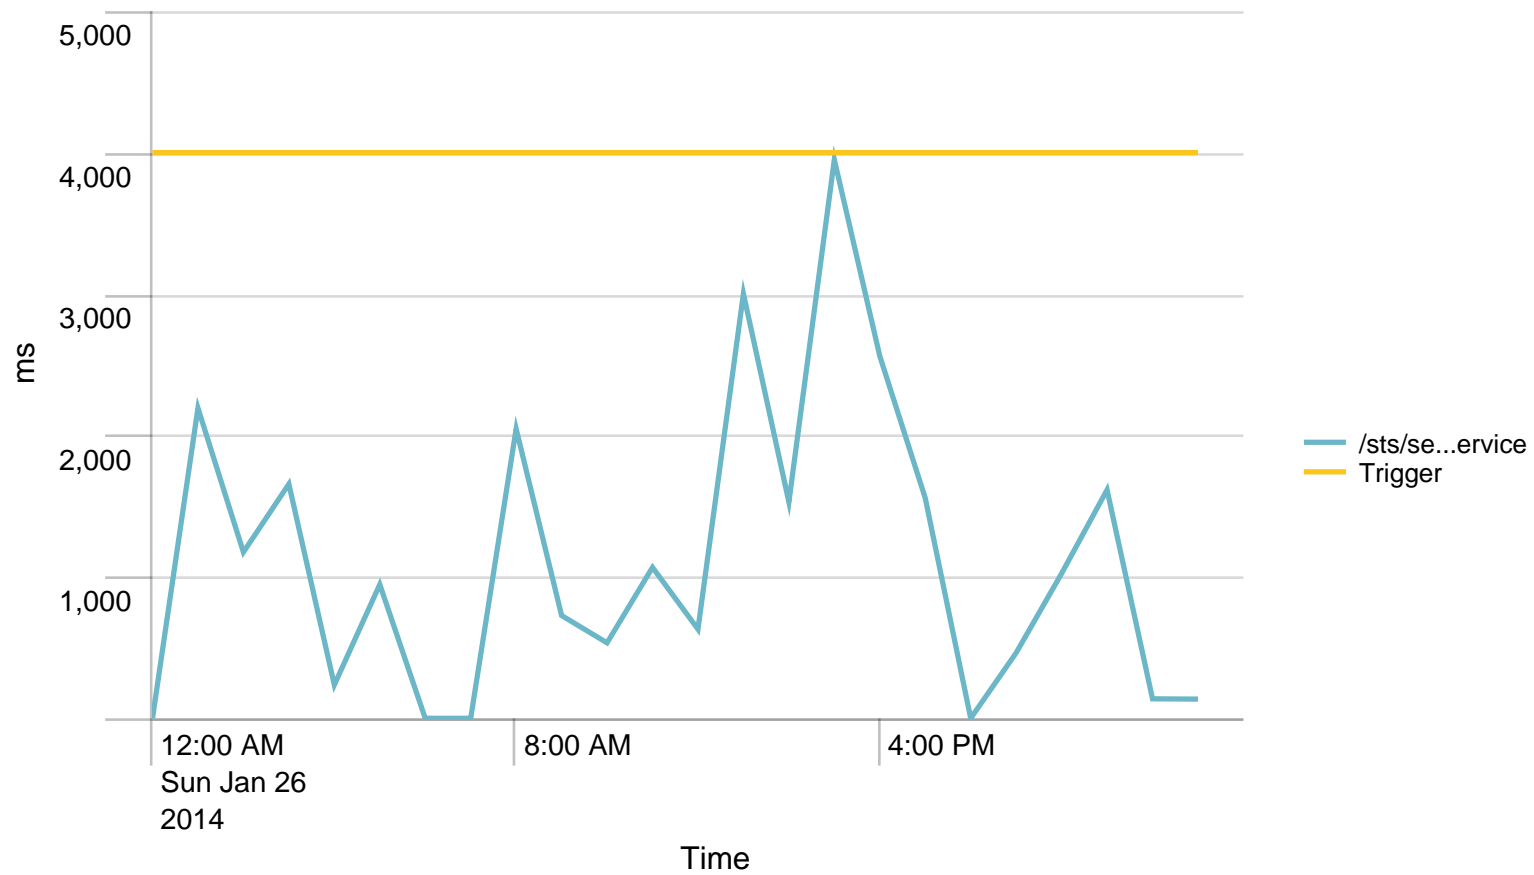

Max Requests / min - 24 hours. Trigger: 864

Alerts - min / last 24 hours

No results found.

Max Requests / last 24 hours. Trigger: 51840

Alerts - hour / last 24 hours

No results found.

Used Heap (MB) / 5 minutes - last 24 hours. Trigger: 90%

Alerts - Memory / last 24 hours

No results found.

Average response time (ms) pr application / 1 minute - past day. Trigger: 5 sec

Alerts - responsetime / last 24 hours

No results found.

Average response time (ms) pr application / 1 hour - past day. Trigger: 4 sec

Alerts - responsetime / last 24 hours

No results found.

Requests/path/hour - 24 hours

Avg CPU usage/min - 24 hours

Avg CPU usage/hour - 24 hours

Time
24 01/26/2014 23:00:00

rs-app03.nspnet.dk

rs-app04.nspnet.dk
136.000000

SoapActions/hour to STS - 24 hours

	Time	VALUE
1	01/26/2014 00:00:00	0
2	01/26/2014 01:00:00	1
3	01/26/2014 02:00:00	4
4	01/26/2014 03:00:00	1
5	01/26/2014 04:00:00	1
6	01/26/2014 05:00:00	2
7	01/26/2014 06:00:00	0
8	01/26/2014 07:00:00	0
9	01/26/2014 08:00:00	1
10	01/26/2014 09:00:00	11
11	01/26/2014 10:00:00	22
12	01/26/2014 11:00:00	9
13	01/26/2014 12:00:00	3
14	01/26/2014 13:00:00	3
15	01/26/2014 14:00:00	4
16	01/26/2014 15:00:00	1
17	01/26/2014 16:00:00	4
18	01/26/2014 17:00:00	3
19	01/26/2014 18:00:00	0
20	01/26/2014 19:00:00	5
21	01/26/2014 20:00:00	4
22	01/26/2014 21:00:00	4
23	01/26/2014 22:00:00	1
24	01/26/2014 23:00:00	1