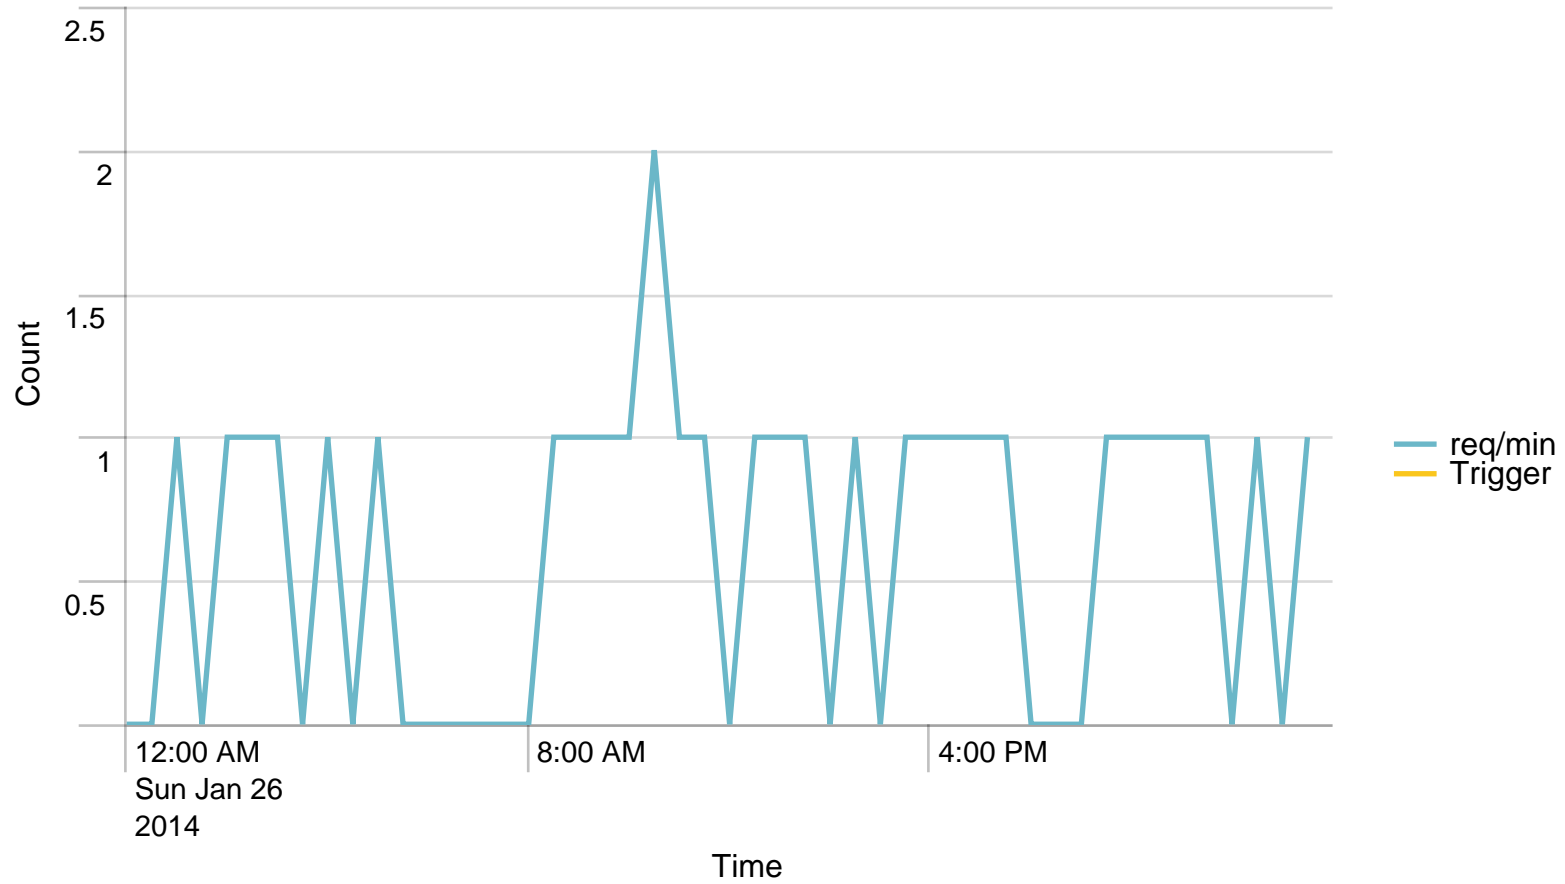

Max Requests / min - 24 hours. Trigger: 864

Alerts - min / last 24 hours

No results found.

Max Requests / last 24 hours. Trigger: 51840

Alerts - hour / last 24 hours

No results found.

Used Heap (MB) / 5 minutes - last 24 hours. Trigger: 90%

Alerts - Memory / last 24 hours

No results found.

Average response time (ms) pr application / 1 minute - past day. Trigger: 5 sec

Alerts - responsetime / last 24 hours

No results found.

Average response time (ms) pr application / 1 hour - past day. Trigger: 4 sec

Alerts - responsetime / last 24 hours

No results found.

Requests/path/hour - 24 hours

Avg CPU usage/min - 24 hours

Avg CPU usage/hour - 24 hours

Time
24 01/26/2014 23:00:00

rs-app03.nspnet.dk

rs-app04.nspnet.dk
136.000000

SoapActions/hour to STS - 24 hours

	Time	VALUE
1	01/26/2014 00:00:00	0
2	01/26/2014 01:00:00	1
3	01/26/2014 02:00:00	4
4	01/26/2014 03:00:00	1
5	01/26/2014 04:00:00	1
6	01/26/2014 05:00:00	2
7	01/26/2014 06:00:00	0
8	01/26/2014 07:00:00	0
9	01/26/2014 08:00:00	1
10	01/26/2014 09:00:00	11
11	01/26/2014 10:00:00	22
12	01/26/2014 11:00:00	9
13	01/26/2014 12:00:00	3
14	01/26/2014 13:00:00	3
15	01/26/2014 14:00:00	4
16	01/26/2014 15:00:00	1
17	01/26/2014 16:00:00	4
18	01/26/2014 17:00:00	3
19	01/26/2014 18:00:00	0
20	01/26/2014 19:00:00	5
21	01/26/2014 20:00:00	4
22	01/26/2014 21:00:00	4
23	01/26/2014 22:00:00	1
24	01/26/2014 23:00:00	1