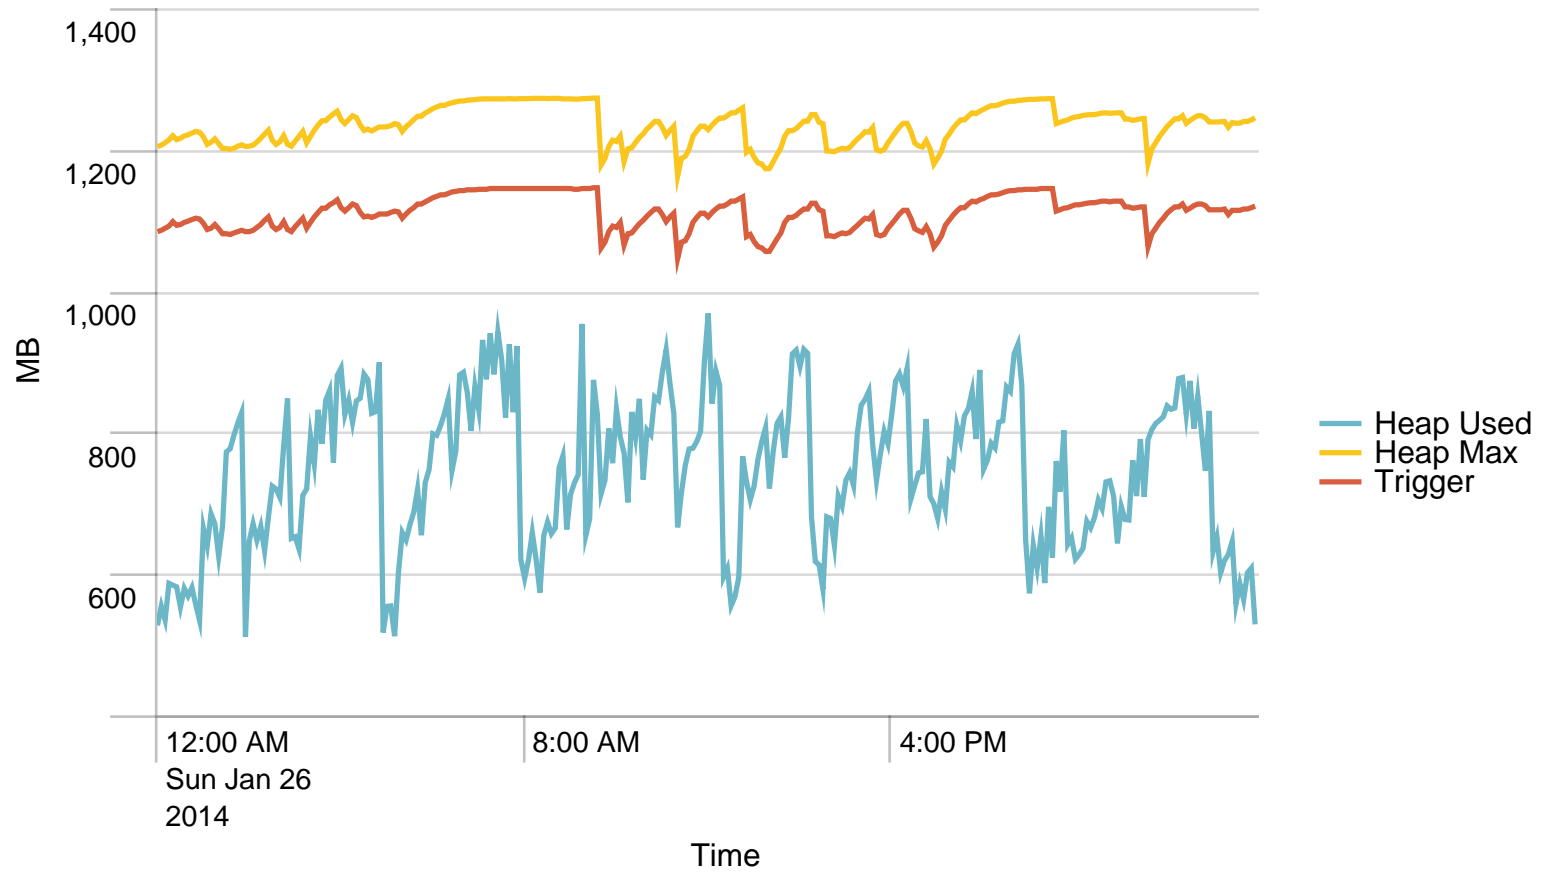

Max Requests / min - 24 hours. Trigger: 864

Alerts - min / last 24 hours

No results found.

Max Requests / last 24 hours. Trigger: 51840

Alerts - hour / last 24 hours

No results found.

Used Heap (MB) / 5 minutes - last 24 hours. Trigger: 90%

Alerts - Memory / last 24 hours

No results found.

Average response time (ms) pr application / 1 minute - past day. Trigger: 5 sec

Alerts - responsetime / last 24 hours

No results found.

Average response time (ms) pr application / 1 hour - past day. Trigger: 4 sec

Alerts - responsetime / last 24 hours

No results found.

Requests/path/hour - 24 hours

Avg CPU usage/min - 24 hours

Avg CPU usage/hour - 24 hours

Time
24 01/26/2014 23:00:00

rs-app03.nspnet.dk

rs-app04.nspnet.dk
136.000000

SoapActions/hour to STS - 24 hours

	Time	VALUE
1	01/26/2014 00:00:00	0
2	01/26/2014 01:00:00	1
3	01/26/2014 02:00:00	4
4	01/26/2014 03:00:00	1
5	01/26/2014 04:00:00	1
6	01/26/2014 05:00:00	2
7	01/26/2014 06:00:00	0
8	01/26/2014 07:00:00	0
9	01/26/2014 08:00:00	1
10	01/26/2014 09:00:00	11
11	01/26/2014 10:00:00	22
12	01/26/2014 11:00:00	9
13	01/26/2014 12:00:00	3
14	01/26/2014 13:00:00	3
15	01/26/2014 14:00:00	4
16	01/26/2014 15:00:00	1
17	01/26/2014 16:00:00	4
18	01/26/2014 17:00:00	3
19	01/26/2014 18:00:00	0
20	01/26/2014 19:00:00	5
21	01/26/2014 20:00:00	4
22	01/26/2014 21:00:00	4
23	01/26/2014 22:00:00	1
24	01/26/2014 23:00:00	1