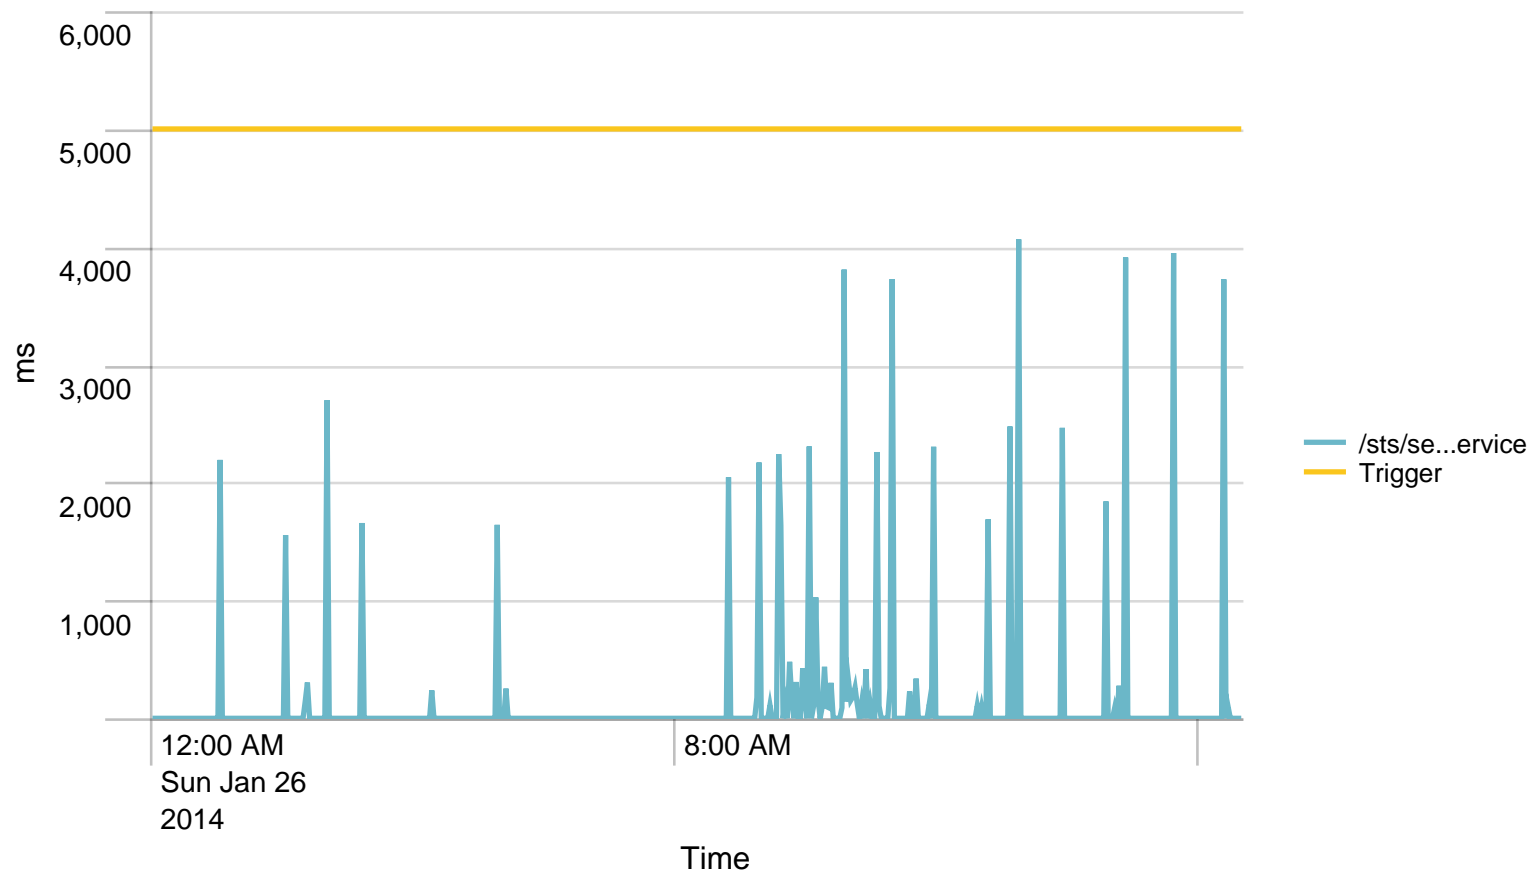

Max Requests / min - 24 hours. Trigger: 864

Alerts - min / last 24 hours

No results found.

Max Requests / last 24 hours. Trigger: 51840

Alerts - hour / last 24 hours

No results found.

Used Heap (MB) / 5 minutes - last 24 hours. Trigger: 90%

Alerts - Memory / last 24 hours

No results found.

Average response time (ms) pr application / 1 minute - past day. Trigger: 5 sec

Alerts - responsetime / last 24 hours

No results found.

Average response time (ms) pr application / 1 hour - past day. Trigger: 4 sec

Alerts - responsetime / last 24 hours

No results found.

Requests/path/hour - 24 hours

Avg CPU usage/min - 24 hours

Avg CPU usage/hour - 24 hours

Time
24 01/26/2014 23:00:00

rs-app03.nspnet.dk

rs-app04.nspnet.dk
136.000000

SoapActions/hour to STS - 24 hours

	Time	VALUE
1	01/26/2014 00:00:00	0
2	01/26/2014 01:00:00	1
3	01/26/2014 02:00:00	4
4	01/26/2014 03:00:00	1
5	01/26/2014 04:00:00	1
6	01/26/2014 05:00:00	2
7	01/26/2014 06:00:00	0
8	01/26/2014 07:00:00	0
9	01/26/2014 08:00:00	1
10	01/26/2014 09:00:00	11
11	01/26/2014 10:00:00	22
12	01/26/2014 11:00:00	9
13	01/26/2014 12:00:00	3
14	01/26/2014 13:00:00	3
15	01/26/2014 14:00:00	4
16	01/26/2014 15:00:00	1
17	01/26/2014 16:00:00	4
18	01/26/2014 17:00:00	3
19	01/26/2014 18:00:00	0
20	01/26/2014 19:00:00	5
21	01/26/2014 20:00:00	4
22	01/26/2014 21:00:00	4
23	01/26/2014 22:00:00	1
24	01/26/2014 23:00:00	1