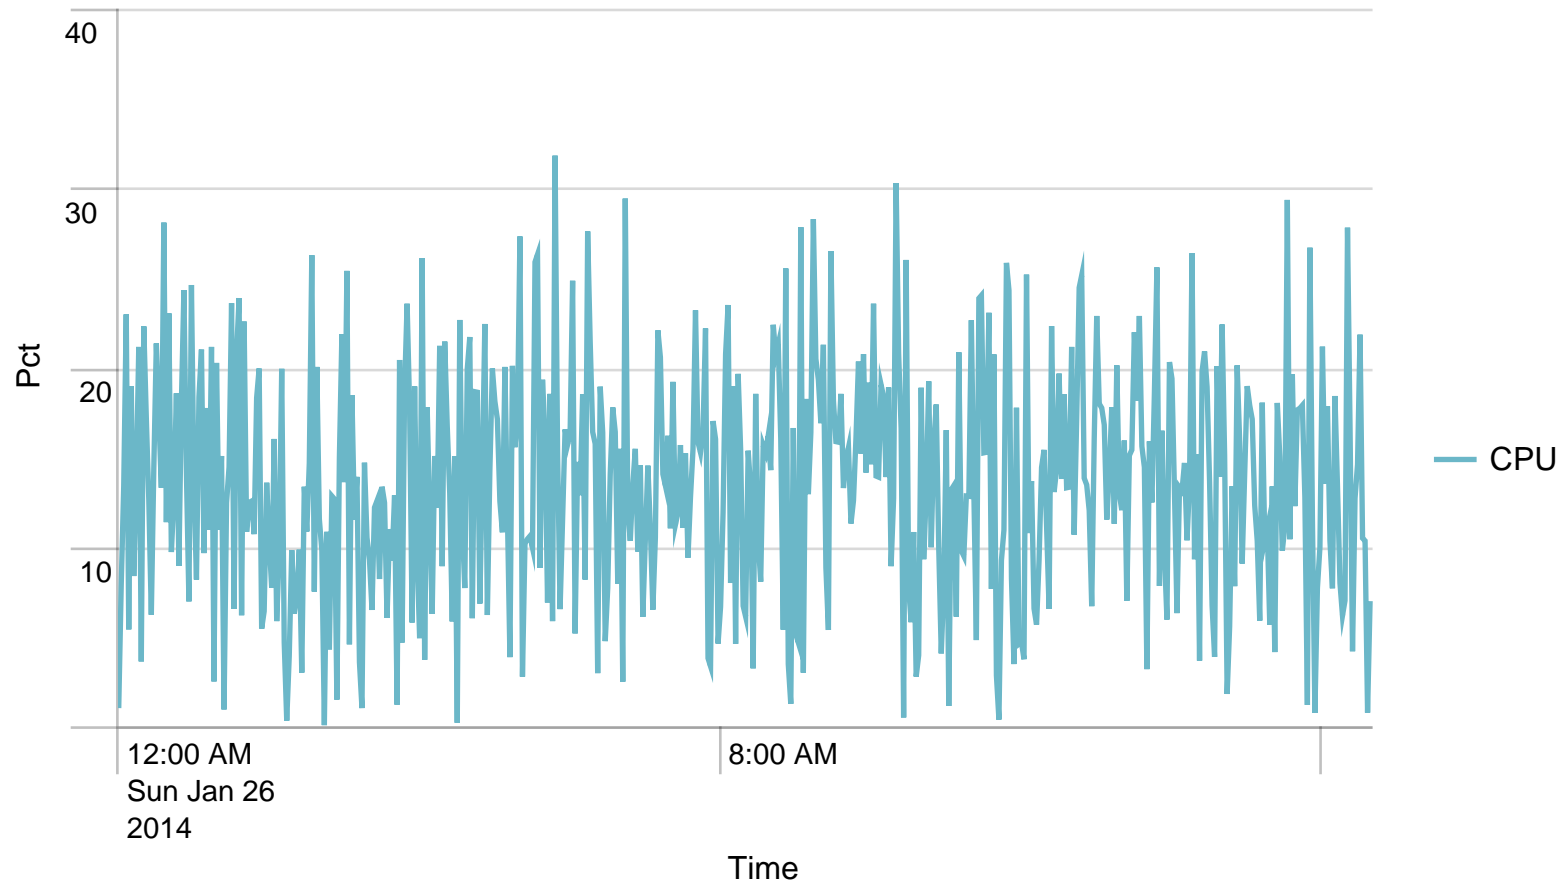

Max Requests / min - 24 hours. Trigger: 864

Alerts - min / last 24 hours

No results found.

Max Requests / last 24 hours. Trigger: 51840

Alerts - hour / last 24 hours

No results found.

Used Heap (MB) / 5 minutes - last 24 hours. Trigger: 90%

Alerts - Memory / last 24 hours

No results found.

Average response time (ms) pr application / 1 minute - past day. Trigger: 5 sec

Alerts - responsetime / last 24 hours

No results found.

Average response time (ms) pr application / 1 hour - past day. Trigger: 4 sec

Alerts - responsetime / last 24 hours

No results found.

Requests/path/hour - 24 hours

Avg CPU usage/min - 24 hours

Avg CPU usage/hour - 24 hours

Time
24 01/26/2014 23:00:00

rs-app03.nspnet.dk

rs-app04.nspnet.dk
136.000000

SoapActions/hour to STS - 24 hours

	Time	VALUE
1	01/26/2014 00:00:00	0
2	01/26/2014 01:00:00	1
3	01/26/2014 02:00:00	4
4	01/26/2014 03:00:00	1
5	01/26/2014 04:00:00	1
6	01/26/2014 05:00:00	2
7	01/26/2014 06:00:00	0
8	01/26/2014 07:00:00	0
9	01/26/2014 08:00:00	1
10	01/26/2014 09:00:00	11
11	01/26/2014 10:00:00	22
12	01/26/2014 11:00:00	9
13	01/26/2014 12:00:00	3
14	01/26/2014 13:00:00	3
15	01/26/2014 14:00:00	4
16	01/26/2014 15:00:00	1
17	01/26/2014 16:00:00	4
18	01/26/2014 17:00:00	3
19	01/26/2014 18:00:00	0
20	01/26/2014 19:00:00	5
21	01/26/2014 20:00:00	4
22	01/26/2014 21:00:00	4
23	01/26/2014 22:00:00	1
24	01/26/2014 23:00:00	1