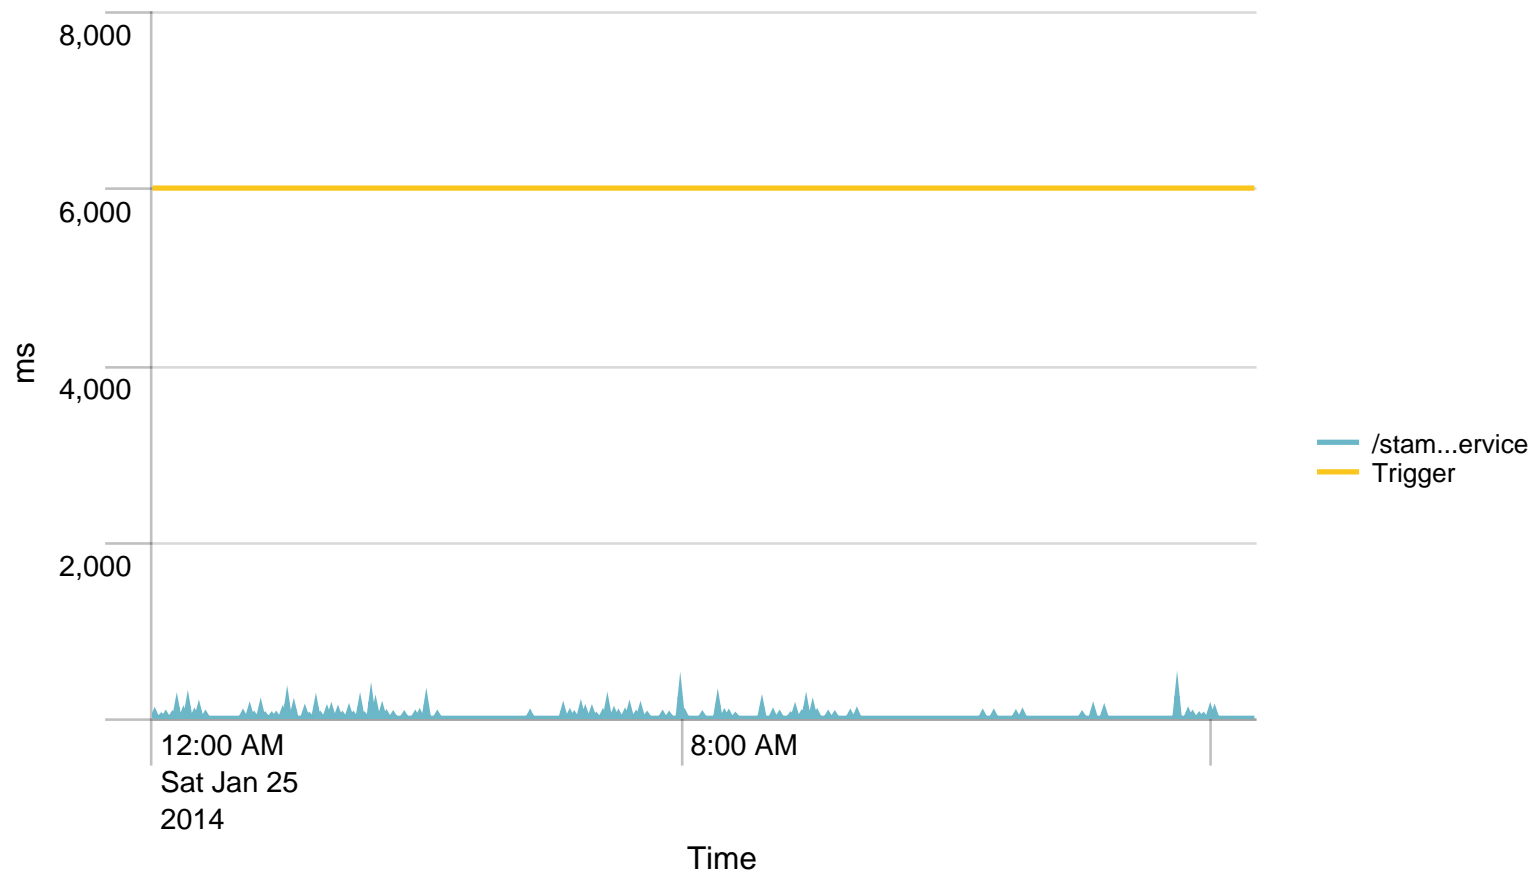

Alerts - hour / last 24 hours

No results found.

Average response time (ms) pr application / 1 minute - past day. Trigger: 6