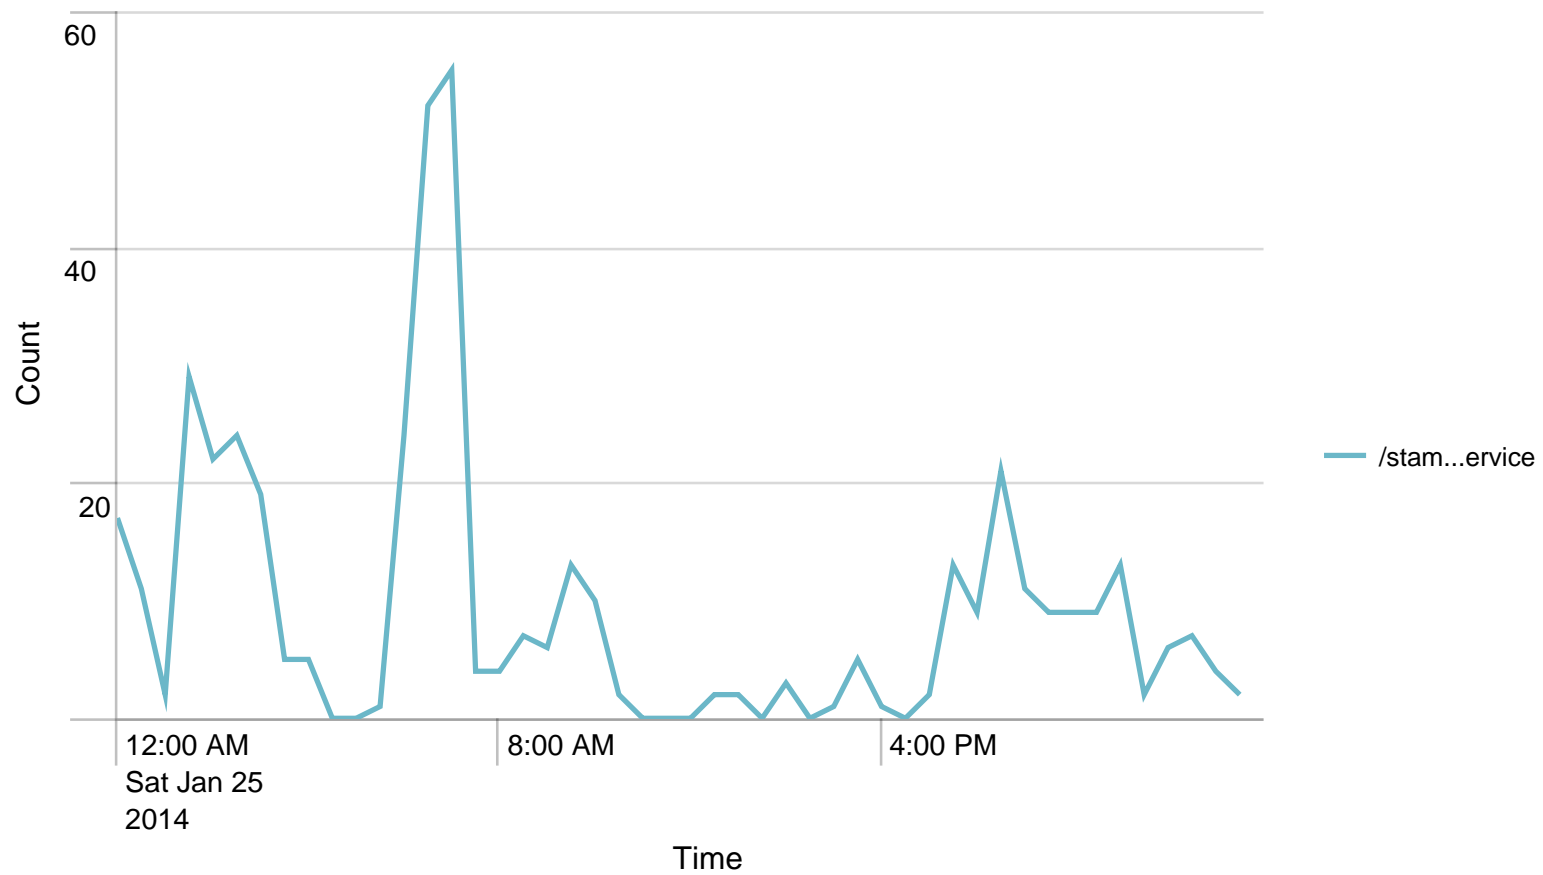

## Max Requests / last 24 hours. Trigger: 2282760

## Alerts - responsetime / last 24 hours

No results found.

## Average response time (ms) pr application / 1 hour - past day. Trigger: 4

## Requests/path/hour - 24 hours