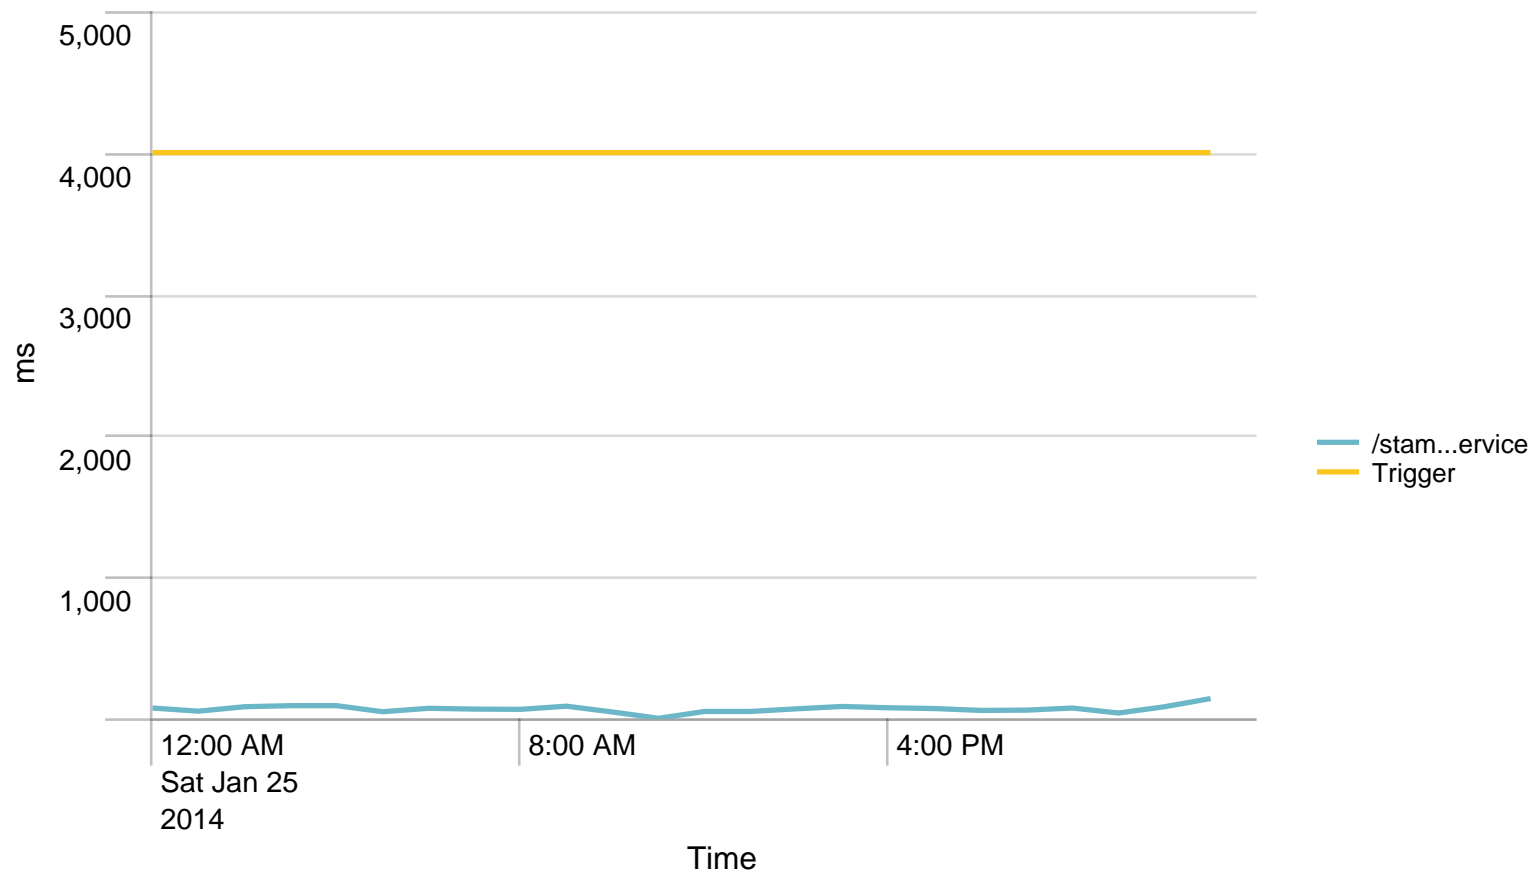

Alerts - responsetime / last 24 hours

No results found.

Average response time (ms) pr application / 1 hour - past day. Trigger: 4