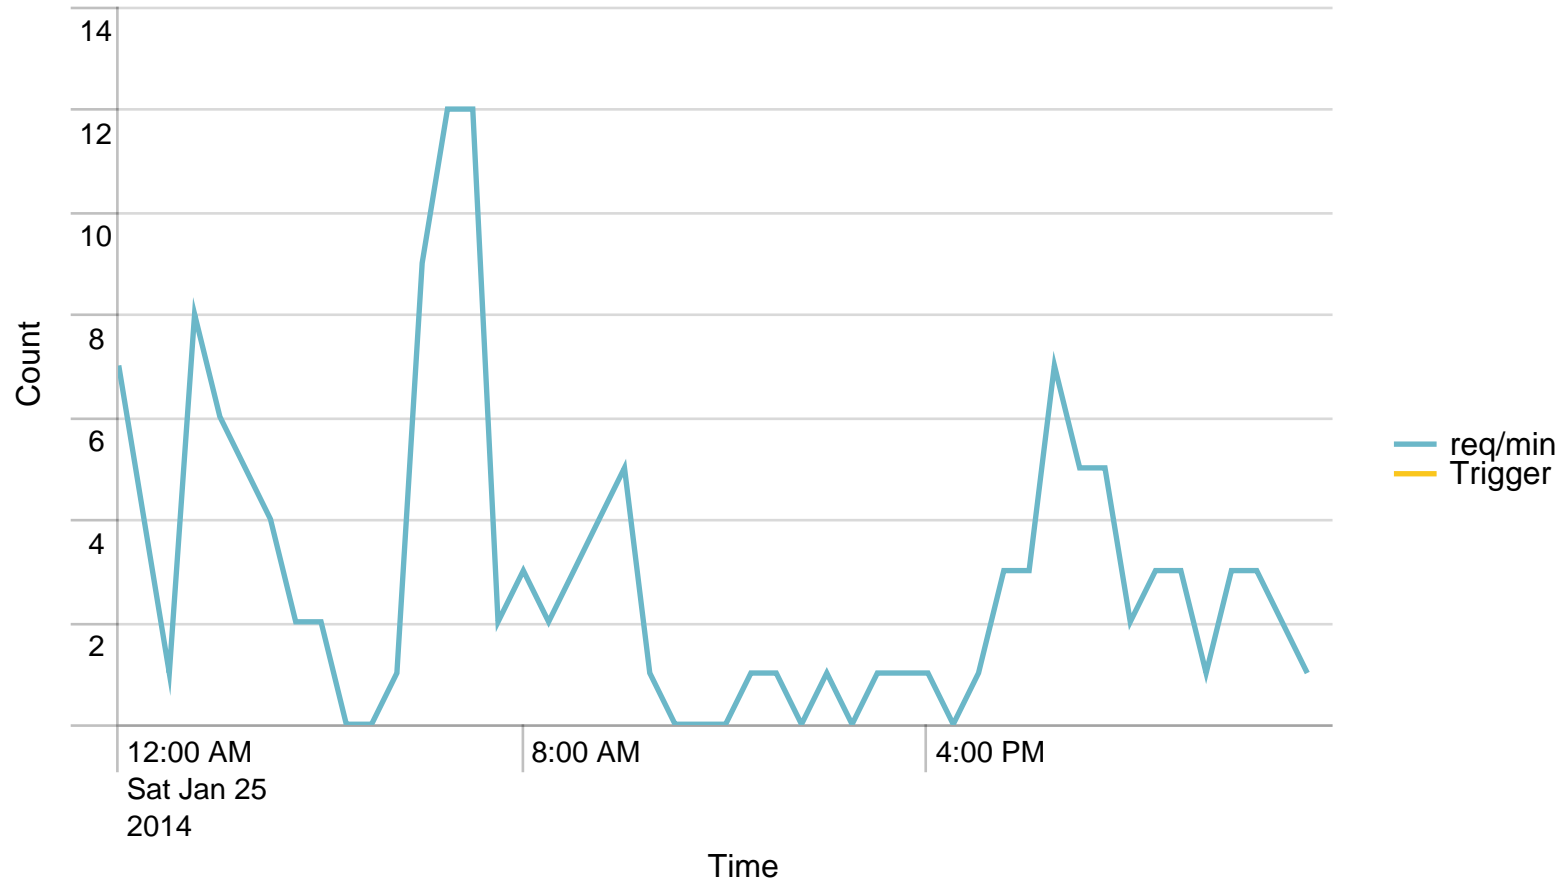

Max Requests / min - 24 hours. Trigger: 38046

## Max Requests / last 24 hours. Trigger: 2282760

## Requests/path/hour - 24 hours