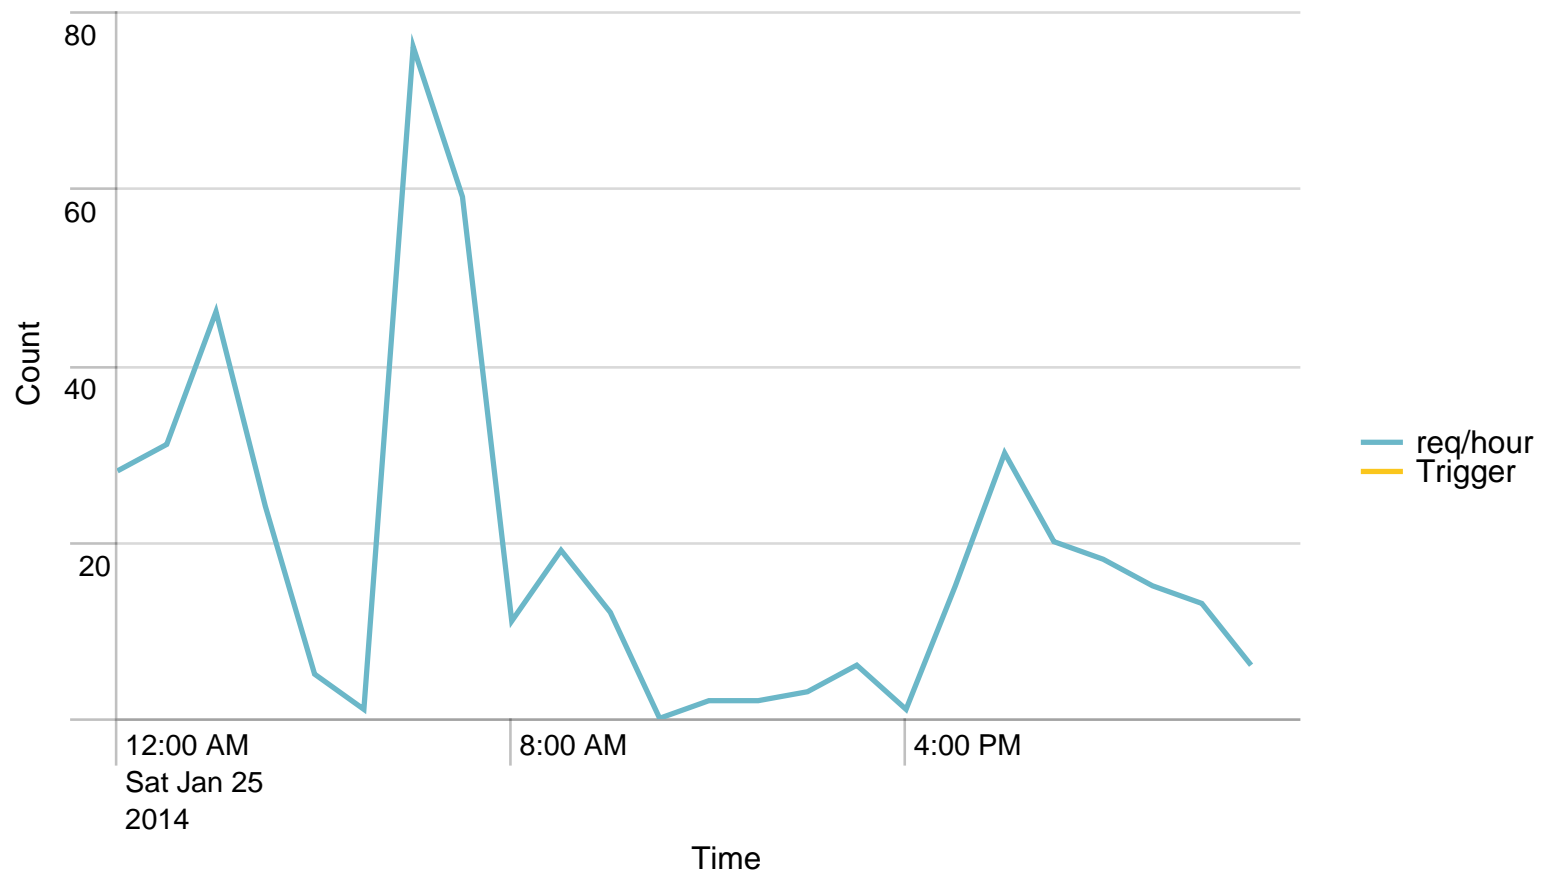

Max Requests / min - 24 hours. Trigger: 38046

## Max Requests / last 24 hours. Trigger: 2282760

## Requests/path/hour - 24 hours