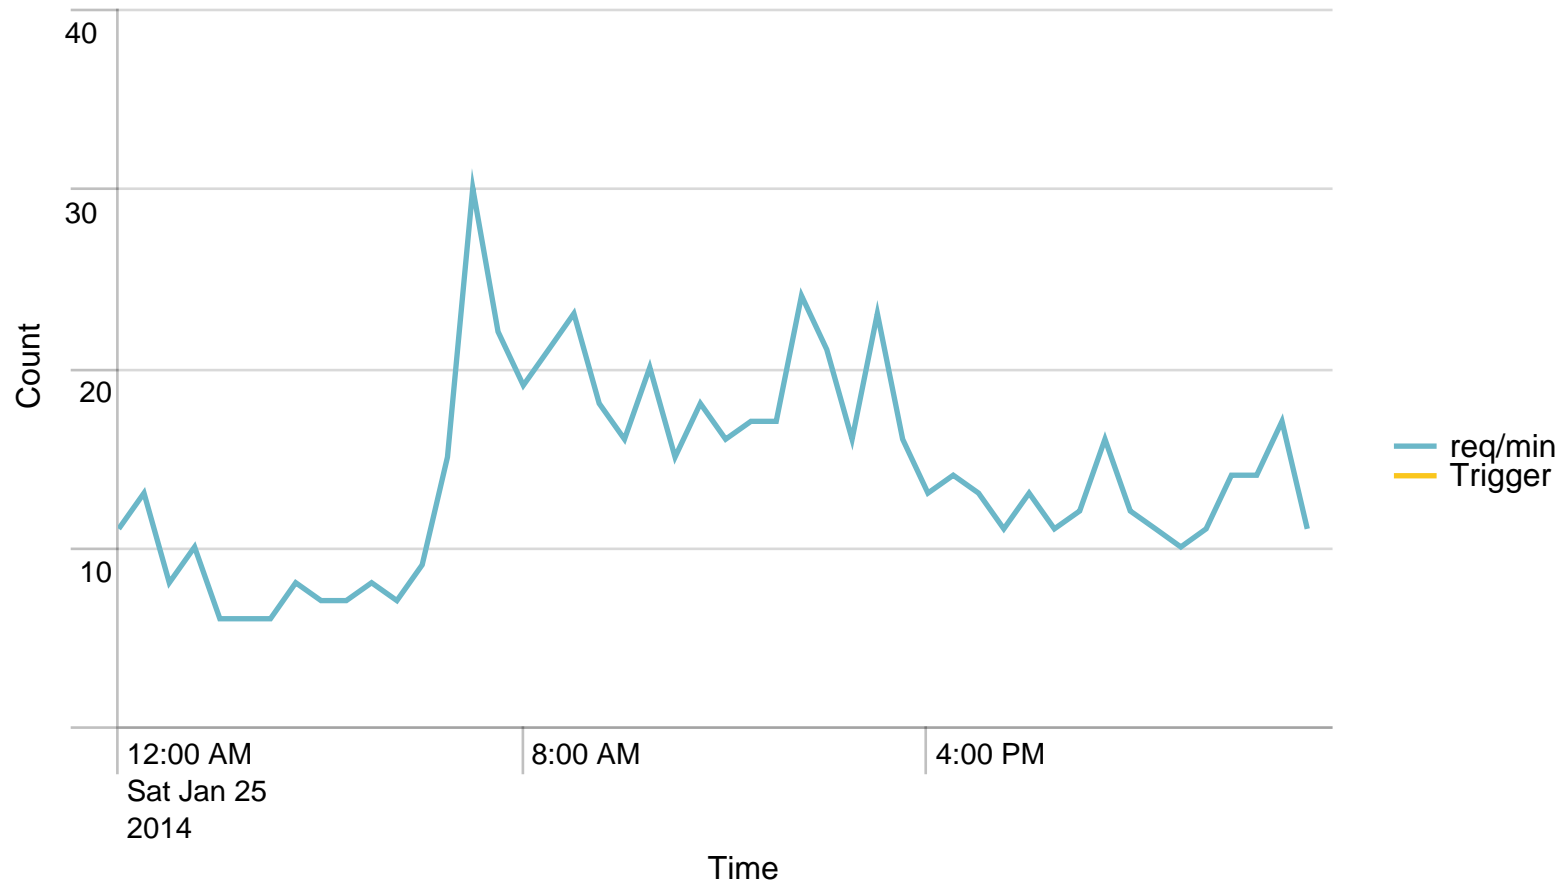

Max Requests / min - 24 hours. Trigger: 864

## Max Requests / last 24 hours. Trigger: 51840