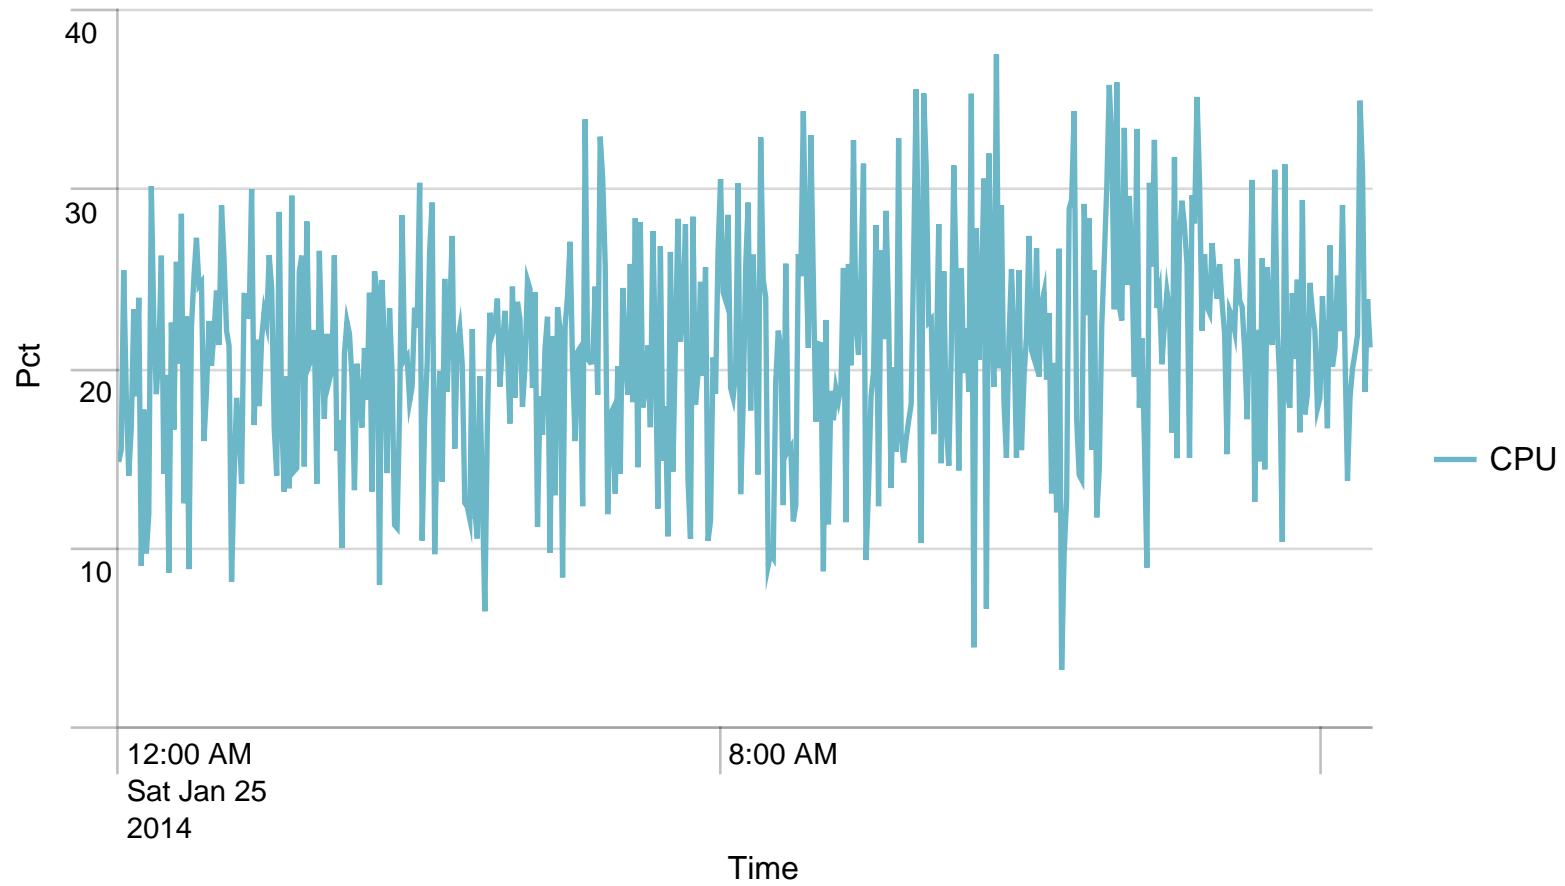

Avg CPU usage/min - 24 hours