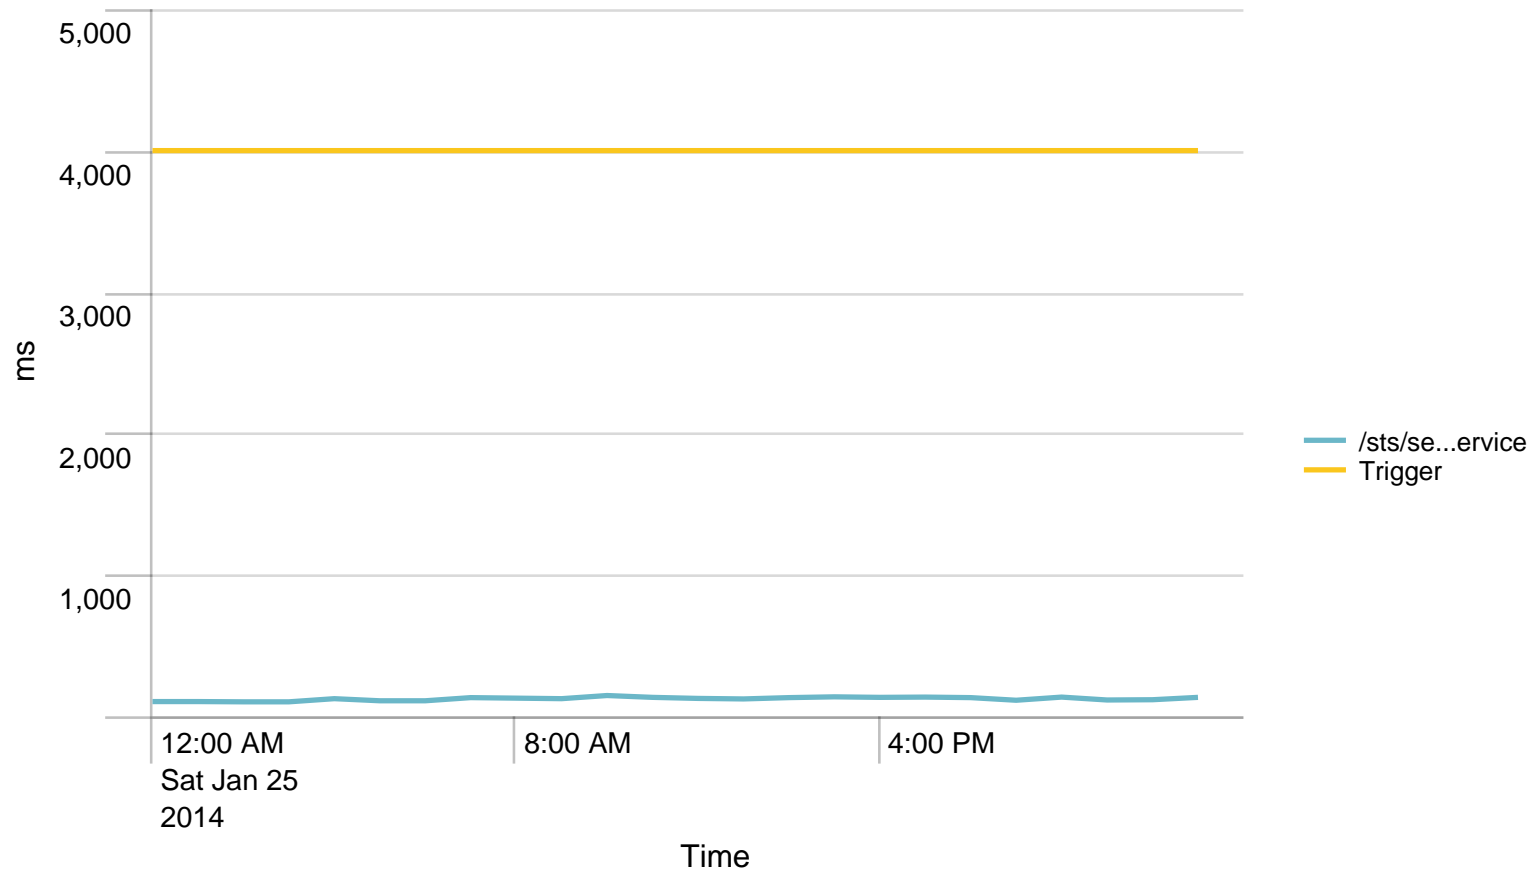

Alerts - responsetime / last 24 hours

No results found.

Average response time (ms) pr application / 1 hour - past day. Trigger: 4 sec