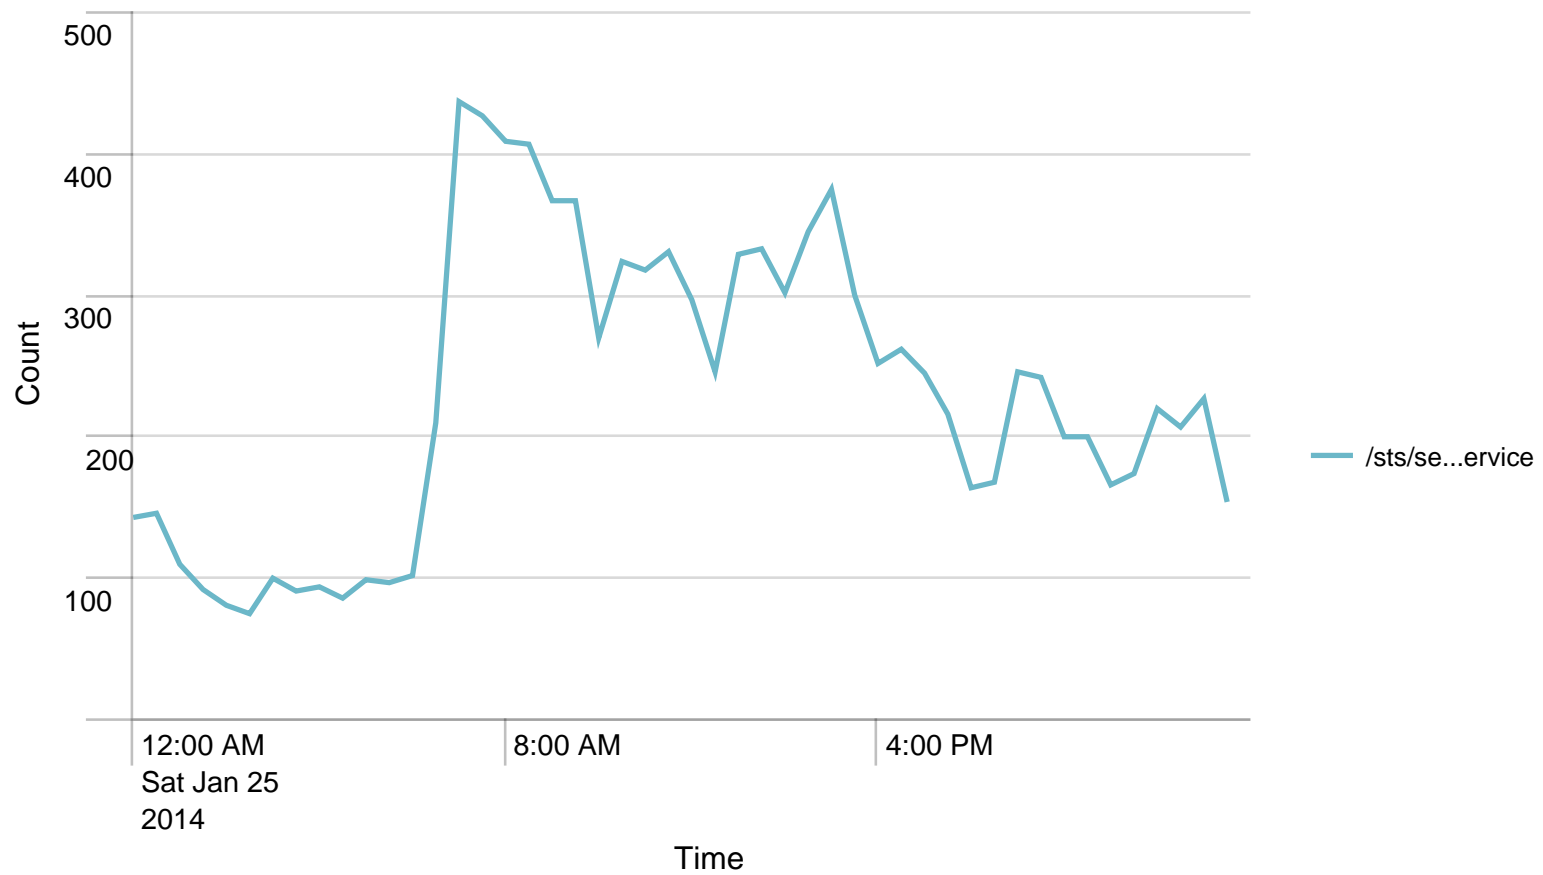

## Alerts - responsetime / last 24 hours

No results found.

## Average response time (ms) pr application / 1 hour - past day. Trigger: 4 sec

## Requests/path/hour - 24 hours