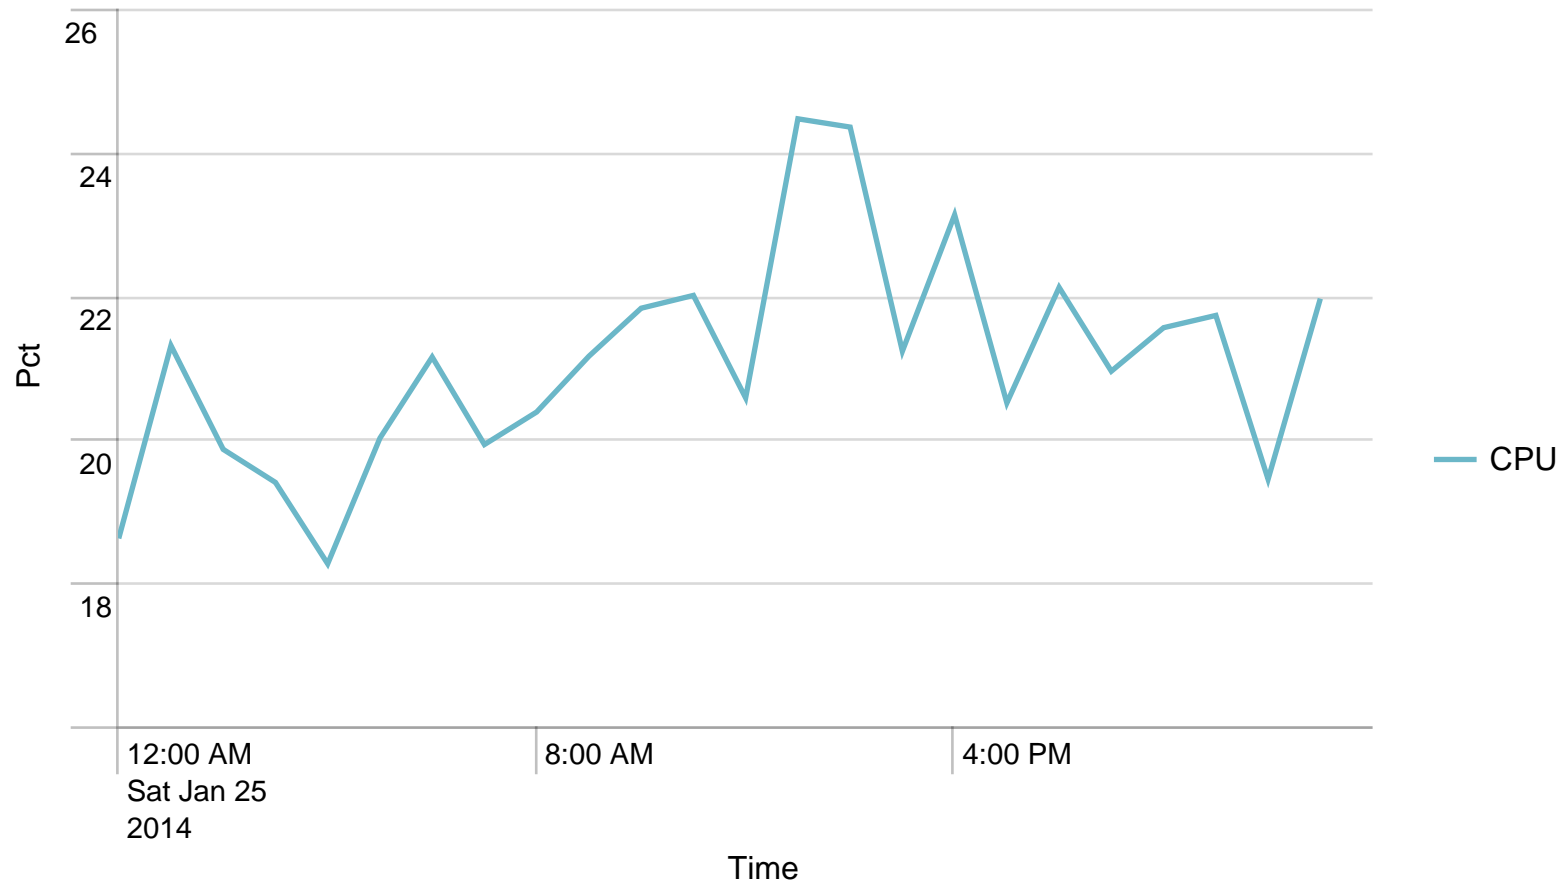

Avg CPU usage/hour - 24 hours

Alerts - CPU usage / last 24 hours

No results found.

Avg responstimes(ms)/host to STS - 24 hours

	Time	rm-app03.nspnet.dk	rm-app04.nspnet.dk
1	01/25/2014 00:00:00		94.333333 113.090909
2	01/25/2014 01:00:00		95.686869 113.059406
3	01/25/2014 02:00:00		91.597403 112.389610
4	01/25/2014 03:00:00		92.677083 112.064516
5	01/25/2014 04:00:00		112.273810 136.627660
6	01/25/2014 05:00:00		100.895833 117.836735
7	01/25/2014 06:00:00		104.696774 115.832258
8	01/25/2014 07:00:00		130.144186 132.048611
9	01/25/2014 08:00:00		111.672414 144.590686
10	01/25/2014 09:00:00		128.683060 121.349727
11	01/25/2014 10:00:00		122.081633 170.936242
12	01/25/2014 11:00:00		130.058824 136.141975
13	01/25/2014 12:00:00		122.360595 129.047794
14	01/25/2014 13:00:00		99.036254 147.209726
15	01/25/2014 14:00:00		122.656347 140.624224
16	01/25/2014 15:00:00		120.488095 153.994065
17	01/25/2014 16:00:00		127.777778 138.311538
18	01/25/2014 17:00:00		130.095652 142.615721
19	01/25/2014 18:00:00		134.958333 129.104938
20	01/25/2014 19:00:00		114.897119 111.806584
21	01/25/2014 20:00:00		134.811881 135.000000
22	01/25/2014 21:00:00		94.505882 134.523810
23	01/25/2014 22:00:00		113.260664 119.841121