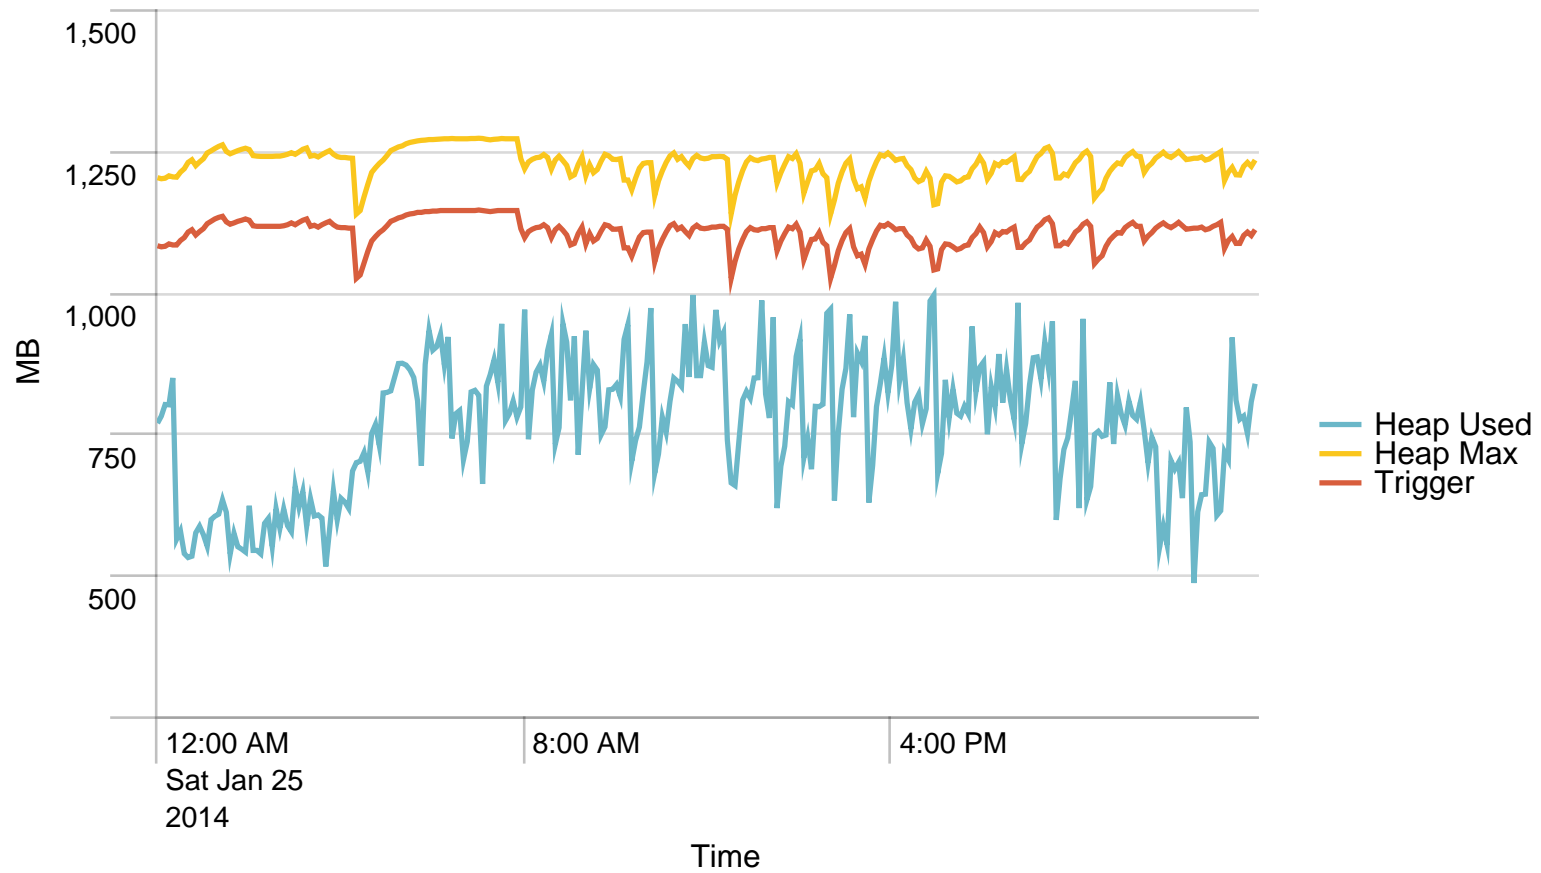

Alerts - hour / last 24 hours

No results found.

Used Heap (MB) / 5 minutes - last 24 hours. Trigger: 90%