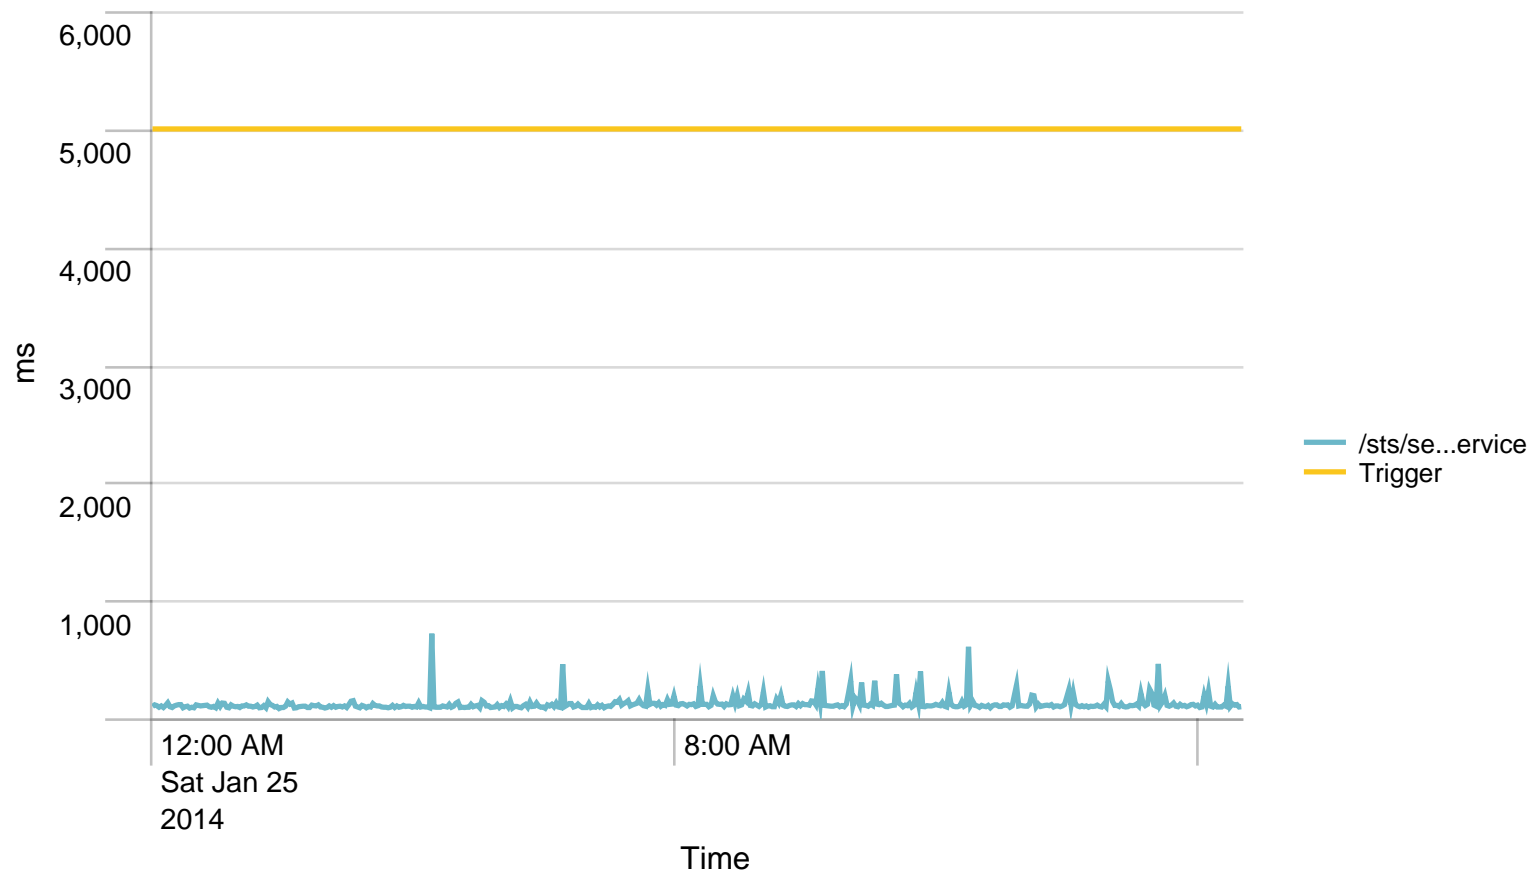

Alerts - Memory / last 24 hours

No results found.

Average response time (ms) pr application / 1 minute - past day. Trigger: 5 sec