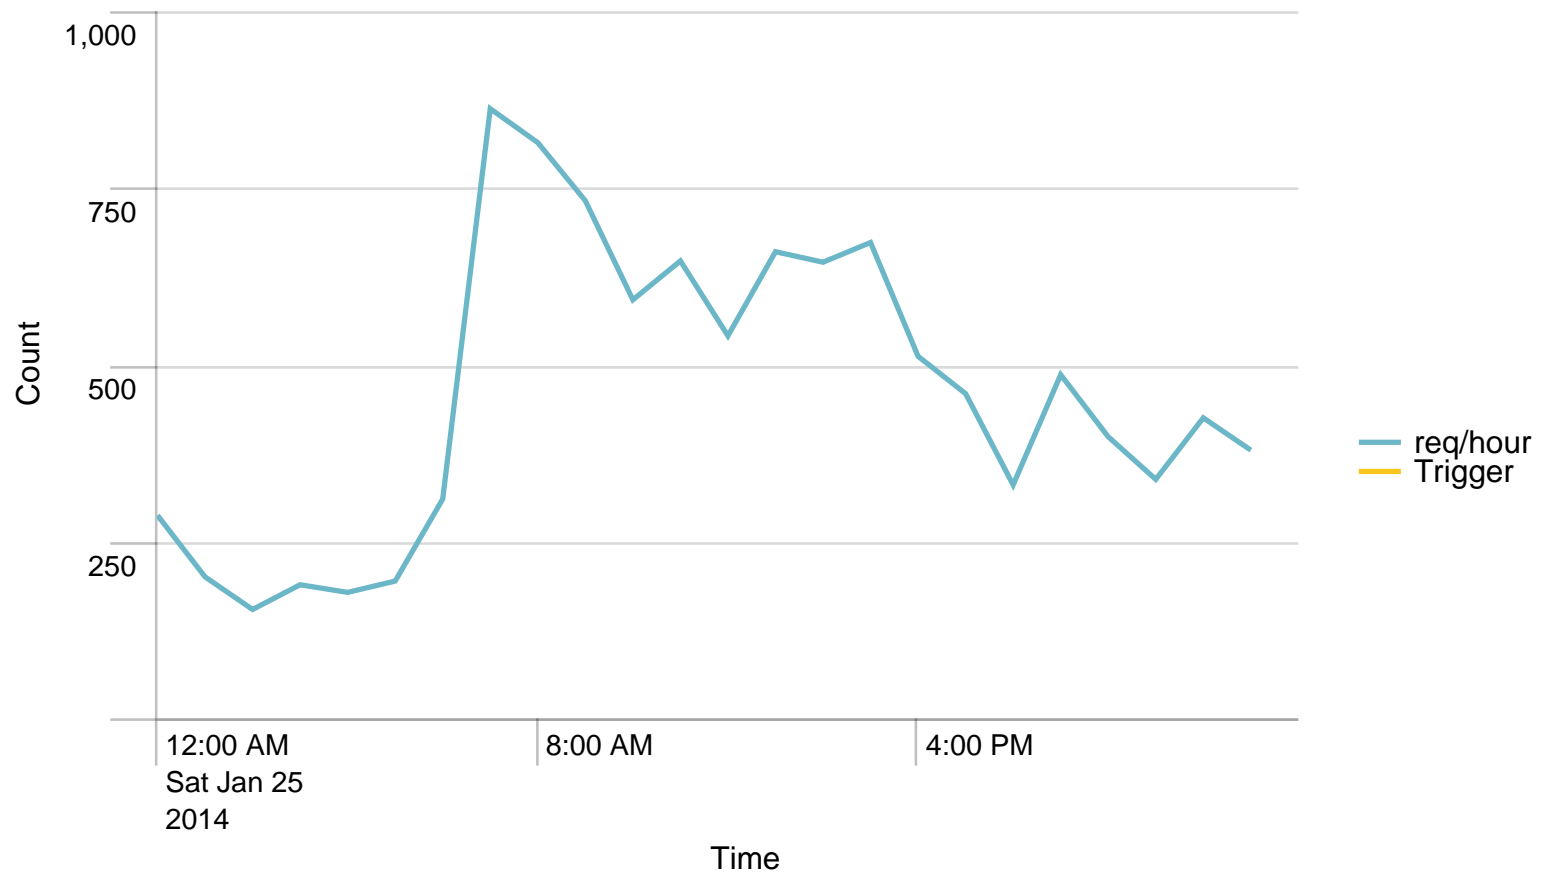

Max Requests / min - 24 hours. Trigger: 864

## Max Requests / last 24 hours. Trigger: 51840