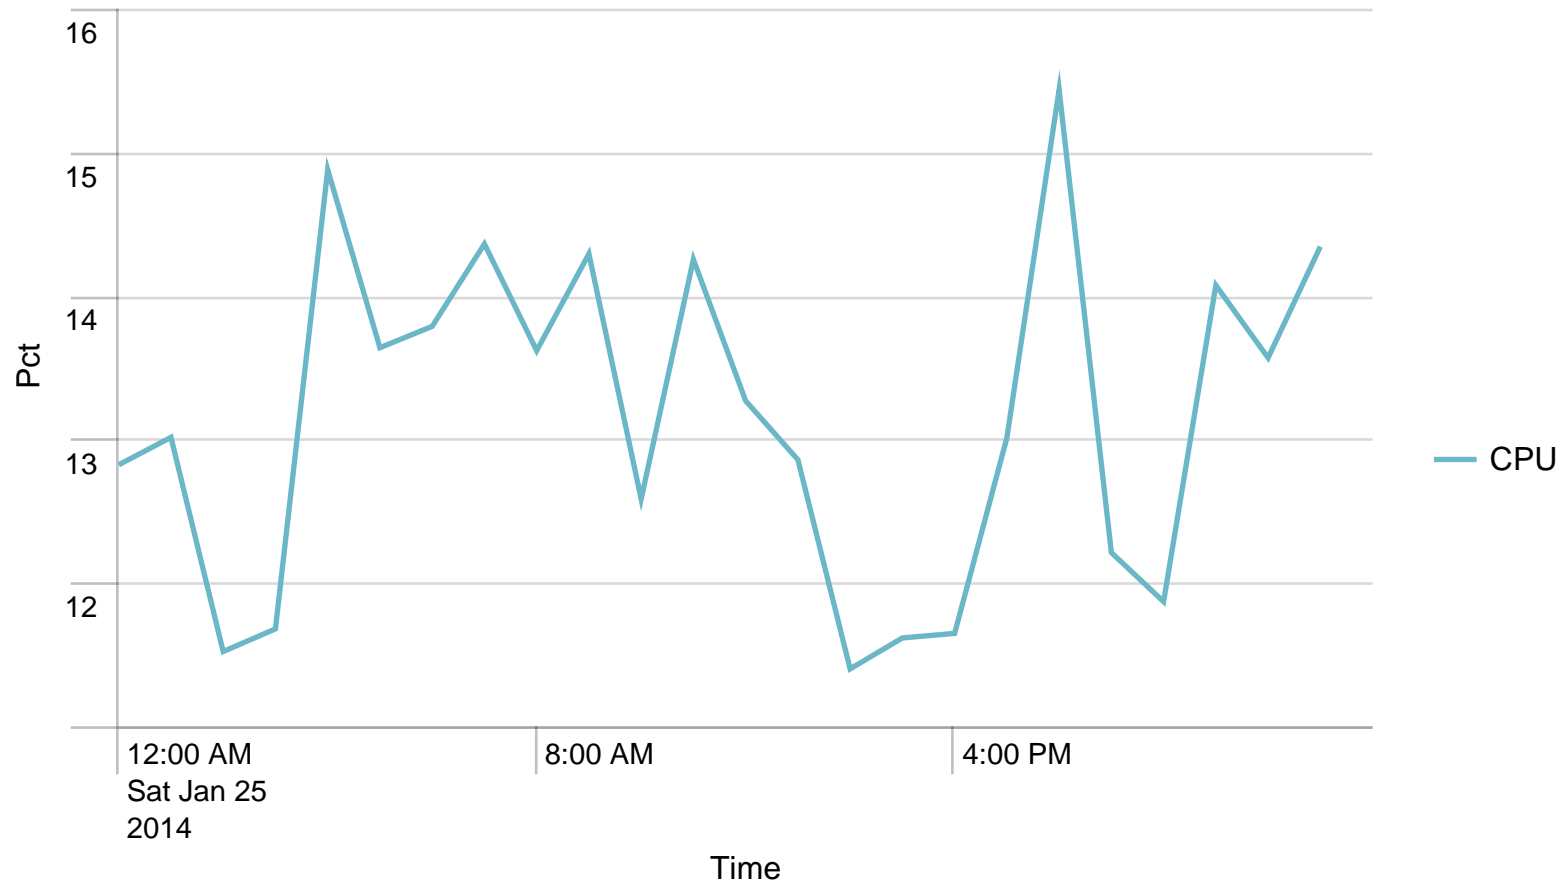

Max Requests / min - 24 hours. Trigger: 88182

Alerts - min / last 24 hours

No results found.

Max Requests / last 24 hours. Trigger: 5290920

Alerts - hour / last 24 hours

No results found.

Average response time (ms) pr application / 1 minute - past day. Trigger: 8 sec

No results found.

Requests/path/hour - 24 hours

No results found.

Avg CPU usage/min - 24 hours

Avg CPU usage/hour - 24 hours

Alerts - CPU usage / last 24 hours

No results found.

Average response time DCCservice call / 1 hour - past day

No results found.

Avg responstimes(ms)/host to DCC - 24 hours

No results found.

SoapActions/hour to DCC - 24 hours

No results found.