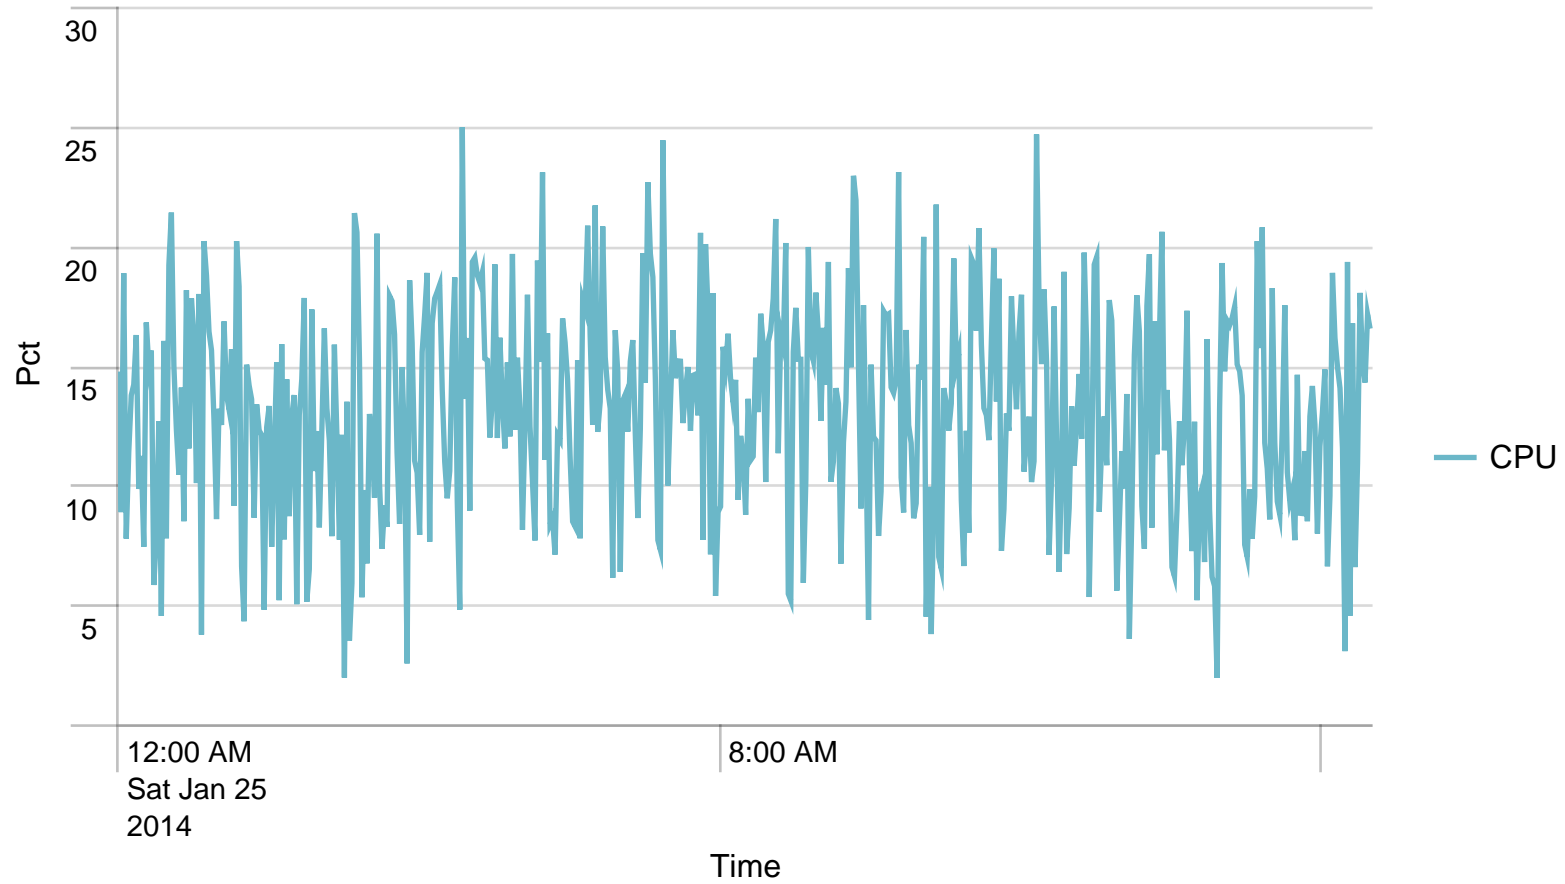

Max Requests / min - 24 hours. Trigger: 88182

Alerts - min / last 24 hours

No results found.

Max Requests / last 24 hours. Trigger: 5290920

Alerts - hour / last 24 hours

No results found.

Average response time (ms) pr application / 1 minute - past day. Trigger: 8 sec

No results found.

Alerts - responsetime / last 24 hours

No results found.

Average response time (ms) pr application / 1 hour - past day. Trigger: 5 sec

No results found.

Alerts - responsetime / last 24 hours

No results found.

Requests/path/hour - 24 hours

No results found.

Avg CPU usage/min - 24 hours

Avg CPU usage/hour - 24 hours

Alerts - CPU usage / last 24 hours

No results found.

Average response time DCCservice call / 1 hour - past day

No results found.

Avg responstimes(ms)/host to DCC - 24 hours

No results found.

SoapActions/hour to DCC - 24 hours

No results found.