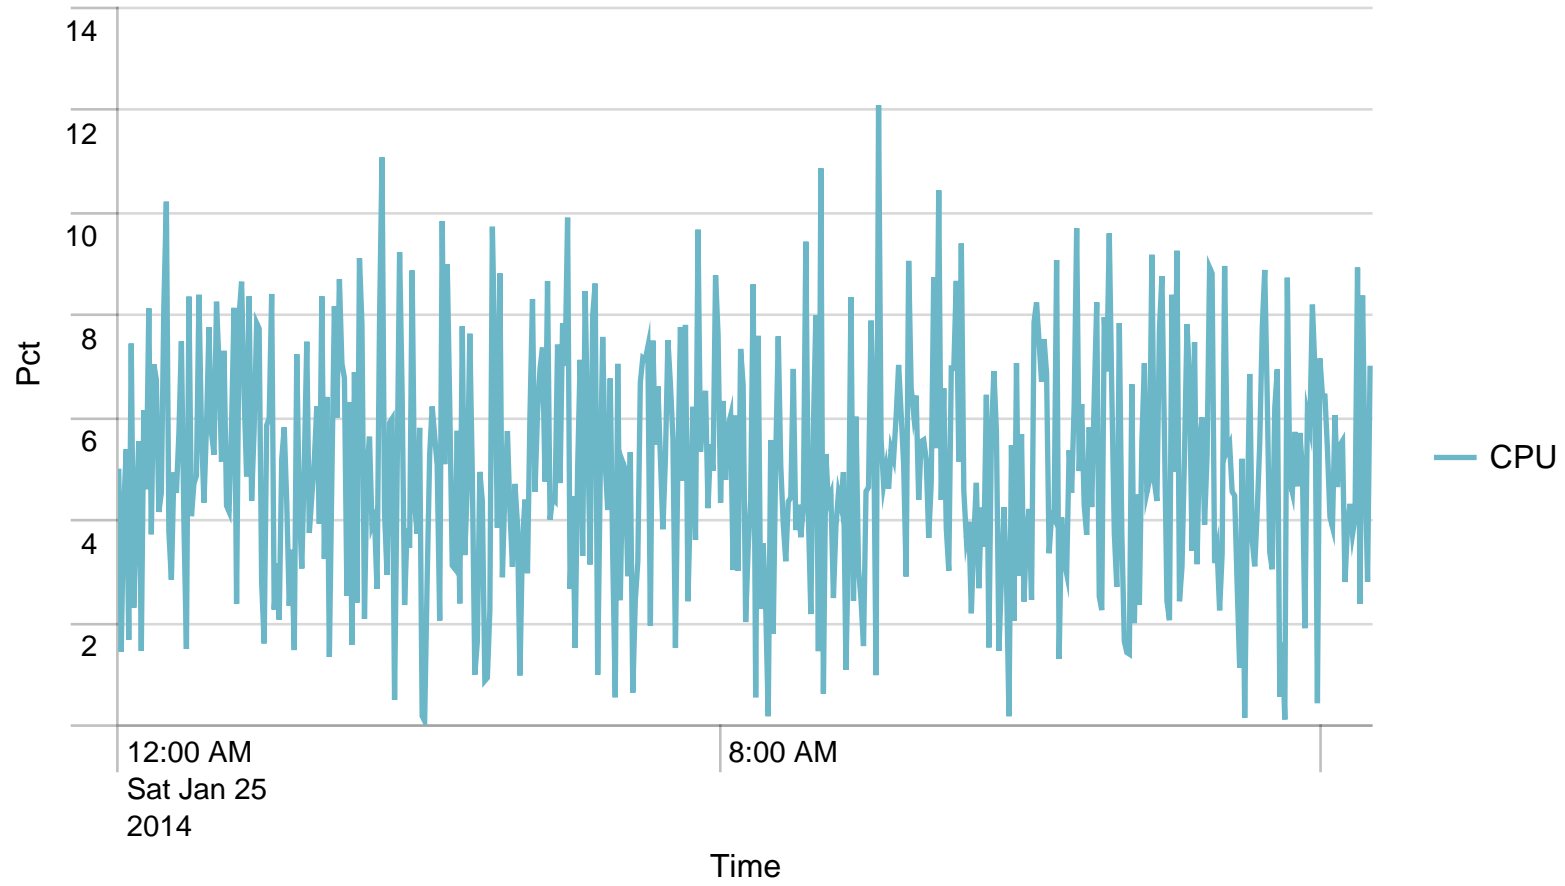

No results found.

Alerts - responsetime / last 24 hours

No results found.

Requests/path/hour - 24 hours

No results found.

Avg CPU usage/min - 24 hours

Avg CPU usage/hour - 24 hours

Alerts - CPU usage / last 24 hours

No results found.

Avg responstimes(ms)/host to SOSIGW - 24 hours

No results found.

Requests RemoteService/hour - 24 hours

No results found.

SoapActions/hour to SOSIGW - 24 hours

No results found.