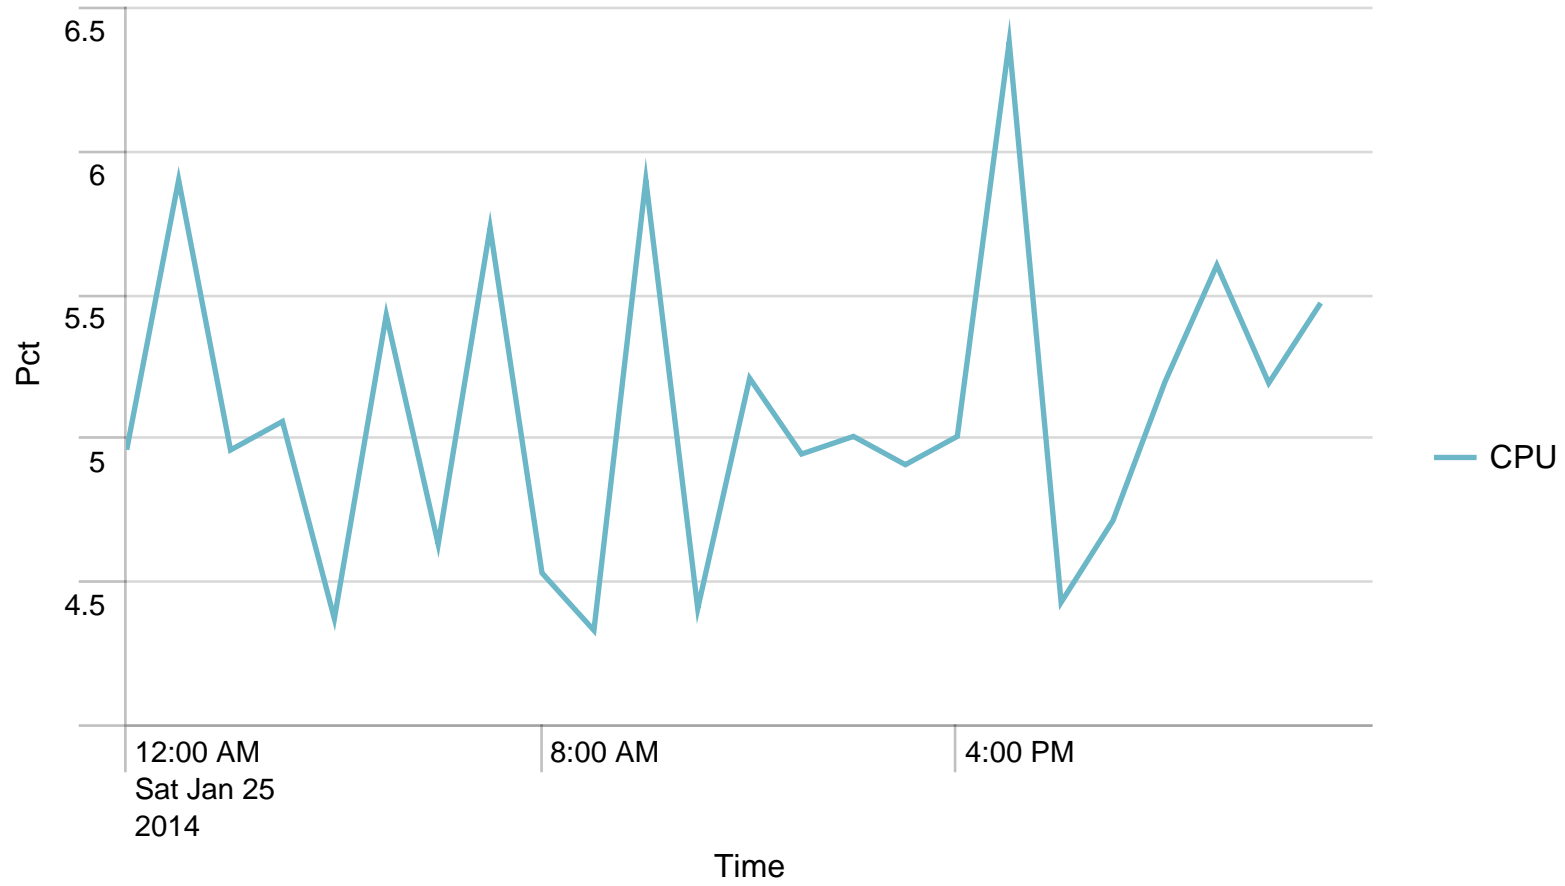

Max Requests / min - 24 hours. Trigger: 864

Alerts - min / last 24 hours

No results found.

Max Requests / last 24 hours. Trigger: 51840

Alerts - hour / last 24 hours

No results found.

Used Heap (MB) / 5 minutes - last 24 hours. Trigger: 90%

No results found.

Alerts - responsetime / last 24 hours

No results found.

Requests/path/hour - 24 hours

No results found.

Avg CPU usage/min - 24 hours

Avg CPU usage/hour - 24 hours

Alerts - CPU usage / last 24 hours

No results found.

Avg responstimes(ms)/host to SOSIGW - 24 hours

No results found.

Requests RemoteService/hour - 24 hours

No results found.

SoapActions/hour to SOSIGW - 24 hours

No results found.