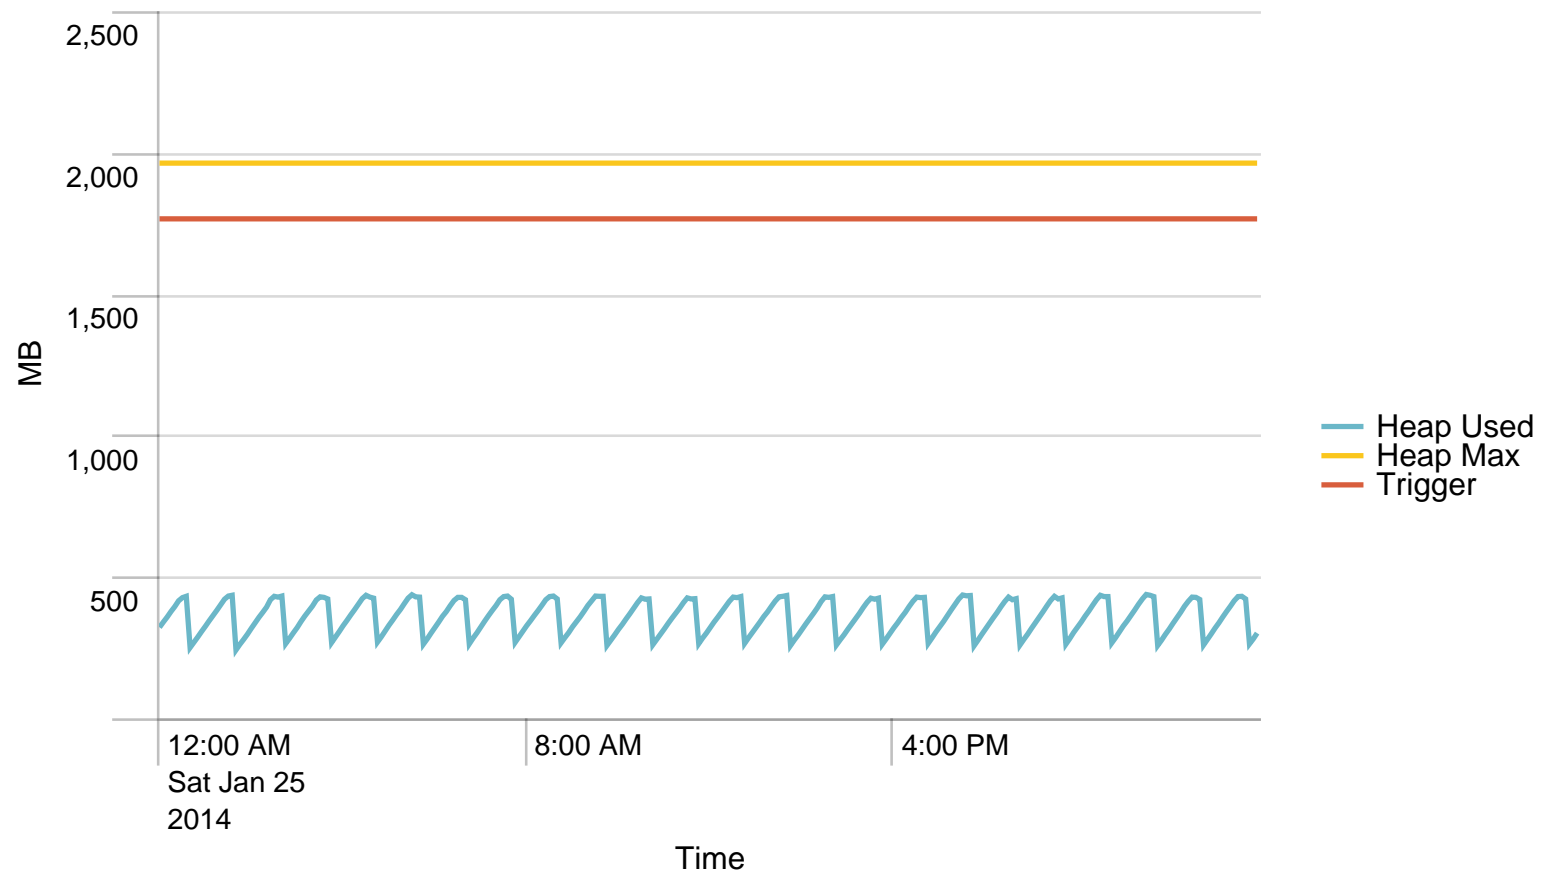

Max Requests / min - 24 hours. Trigger: 864

Alerts - min / last 24 hours

No results found.

Max Requests / last 24 hours. Trigger: 51840

Alerts - hour / last 24 hours

No results found.

Used Heap (MB) / 5 minutes - last 24 hours. Trigger: 90%

Alerts - Memory / last 24 hours

No results found.

Average response time (ms) pr application / 1 minute - past day. Trigger: 5 sec

No results found.

Alerts - responsetime / last 24 hours

No results found.

Average response time (ms) pr application / 1 hour - past day. Trigger: 4 sec