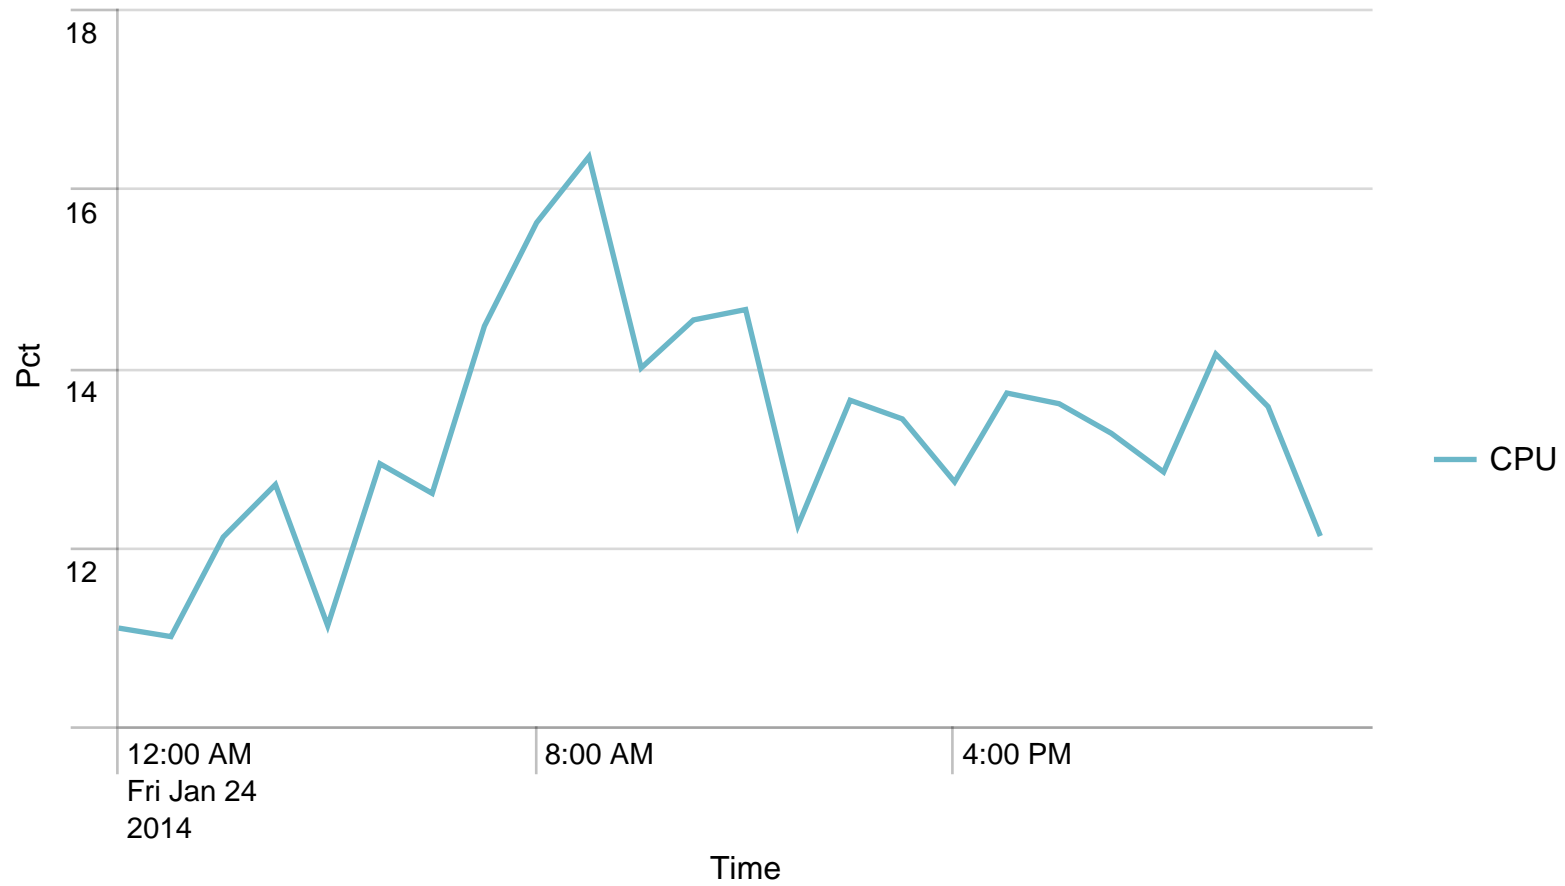

Avg CPU usage/hour - 24 hours