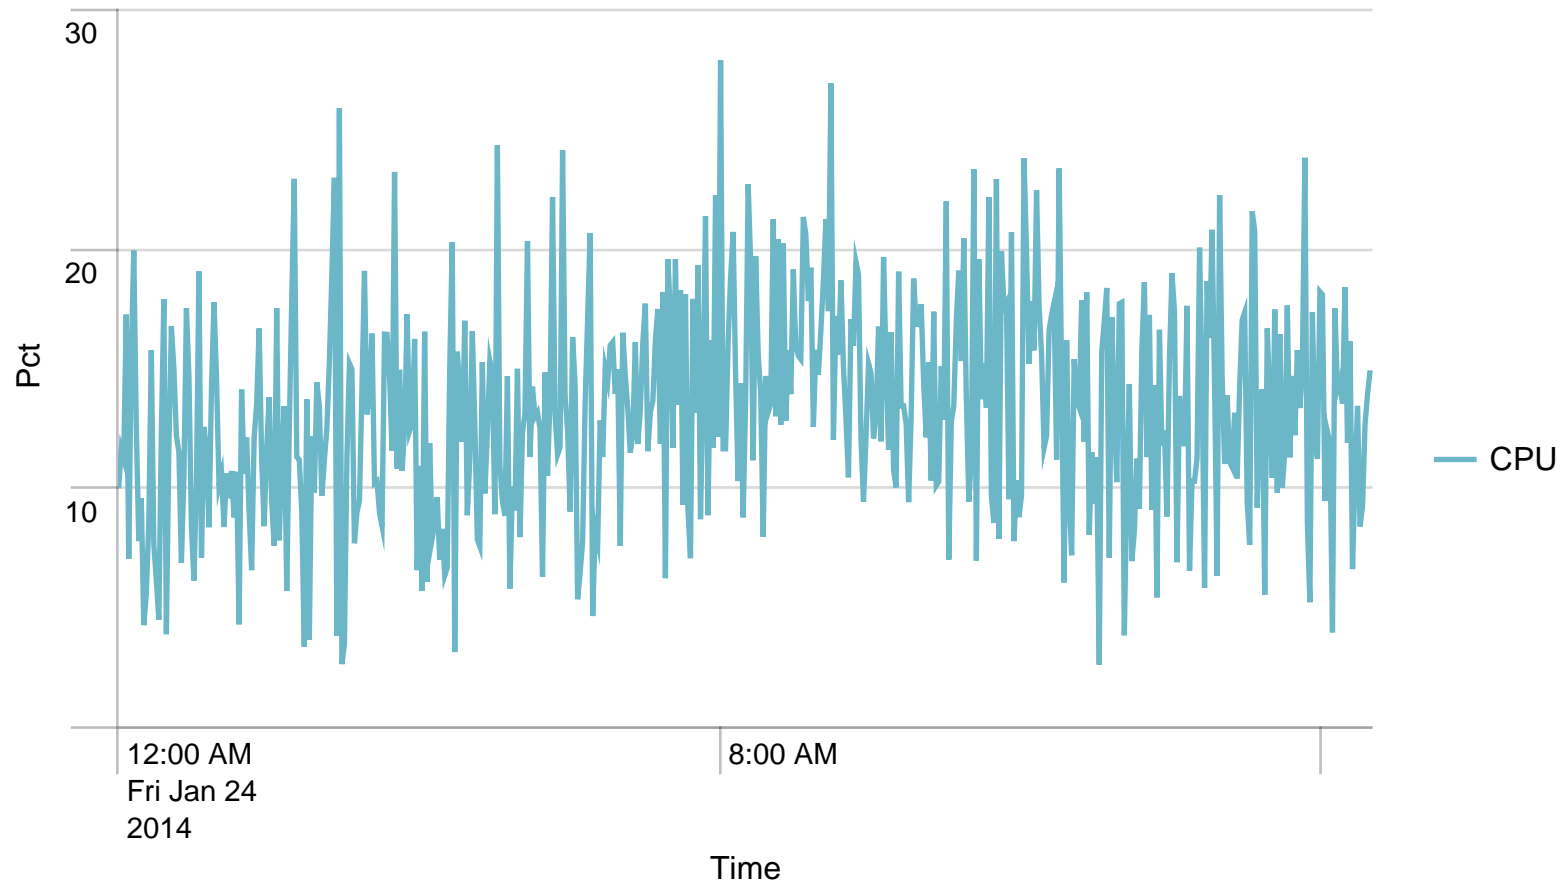

Avg CPU usage/min - 24 hours