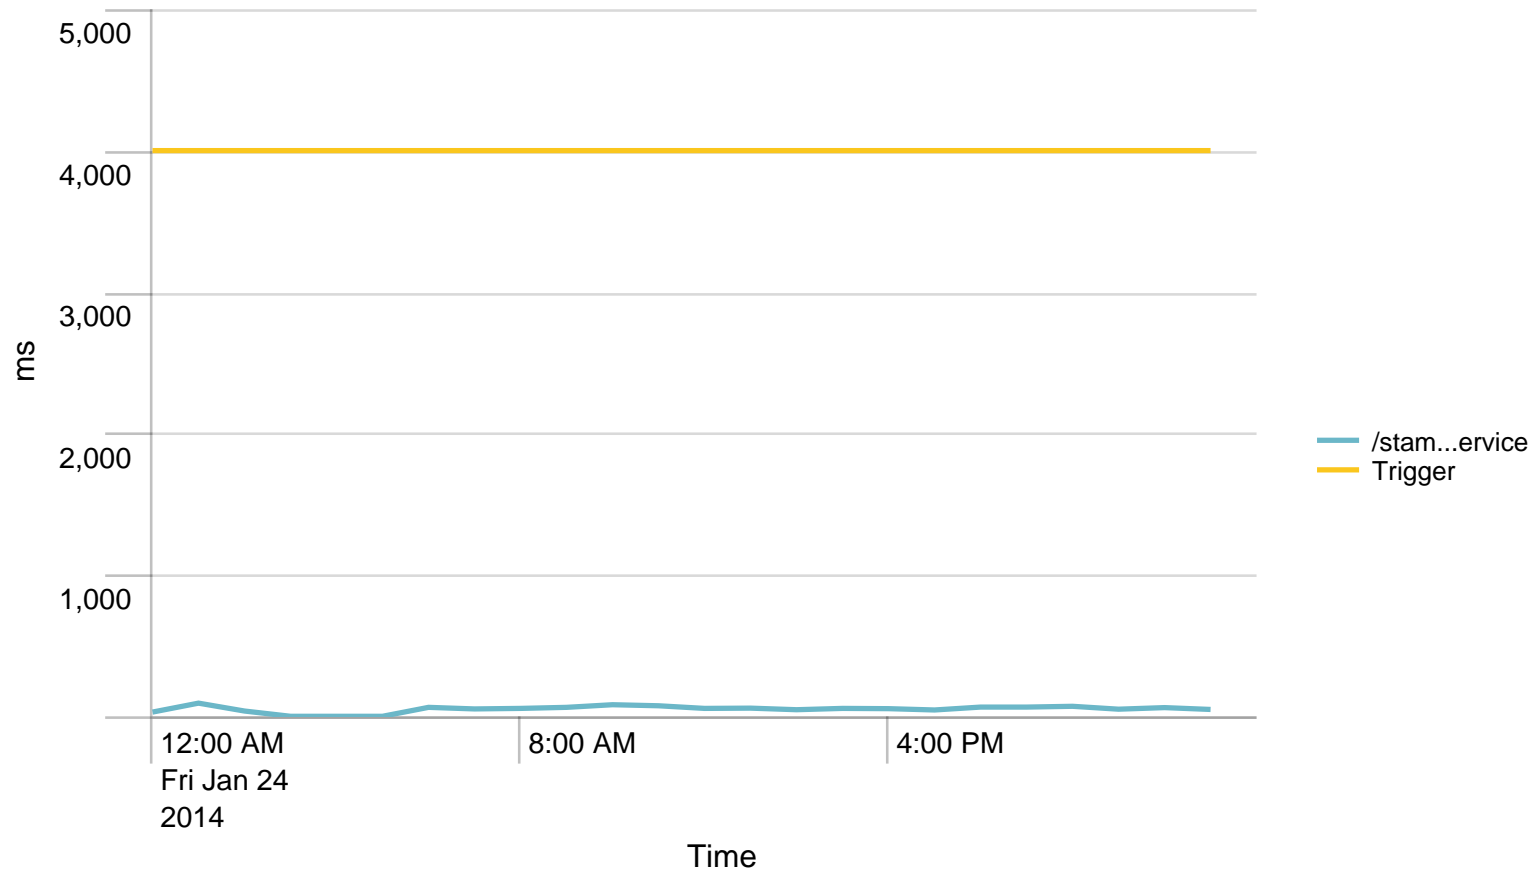

Max Requests / min - 24 hours. Trigger: 38046

Alerts - min / last 24 hours

No results found.

Max Requests / last 24 hours. Trigger: 2282760

Alerts - hour / last 24 hours

No results found.

Average response time (ms) pr application / 1 minute - past day. Trigger: 6

Alerts - responsetime / last 24 hours

No results found.

Average response time (ms) pr application / 1 hour - past day. Trigger: 4

Alerts - responsetime / last 24 hours

No results found.

Requests/path/hour - 24 hours

Avg responstimes(ms)/host - 24 hours

	Time	rh-app03.nspnet.dk	rh-app04.nspnet.dk
1	01/24/2014 00:00:00	26.000000	35.333333
2	01/24/2014 01:00:00	156.000000	30.000000
3	01/24/2014 02:00:00	35.600000	39.000000
4	01/24/2014 03:00:00		
5	01/24/2014 04:00:00		
6	01/24/2014 05:00:00		
7	01/24/2014 06:00:00	70.772727	55.645833
8	01/24/2014 07:00:00	64.367925	38.846154
9	01/24/2014 08:00:00	62.504950	47.825243
10	01/24/2014 09:00:00	75.291971	50.067164
11	01/24/2014 10:00:00	103.225806	60.500000
12	01/24/2014 11:00:00	97.250000	50.375000
13	01/24/2014 12:00:00	56.466667	54.692308
14	01/24/2014 13:00:00	63.787234	51.071429
15	01/24/2014 14:00:00	44.750000	48.800000
16	01/24/2014 15:00:00	53.000000	57.666667
17	01/24/2014 16:00:00	52.500000	54.333333
18	01/24/2014 17:00:00	36.000000	63.000000
19	01/24/2014 18:00:00	52.000000	72.000000
20	01/24/2014 19:00:00	44.428571	82.000000
21	01/24/2014 20:00:00	79.062500	58.909091
22	01/24/2014 21:00:00	40.923077	65.333333
23	01/24/2014 22:00:00	49.555556	82.600000
24	01/24/2014 23:00:00	48.333333	46.333333