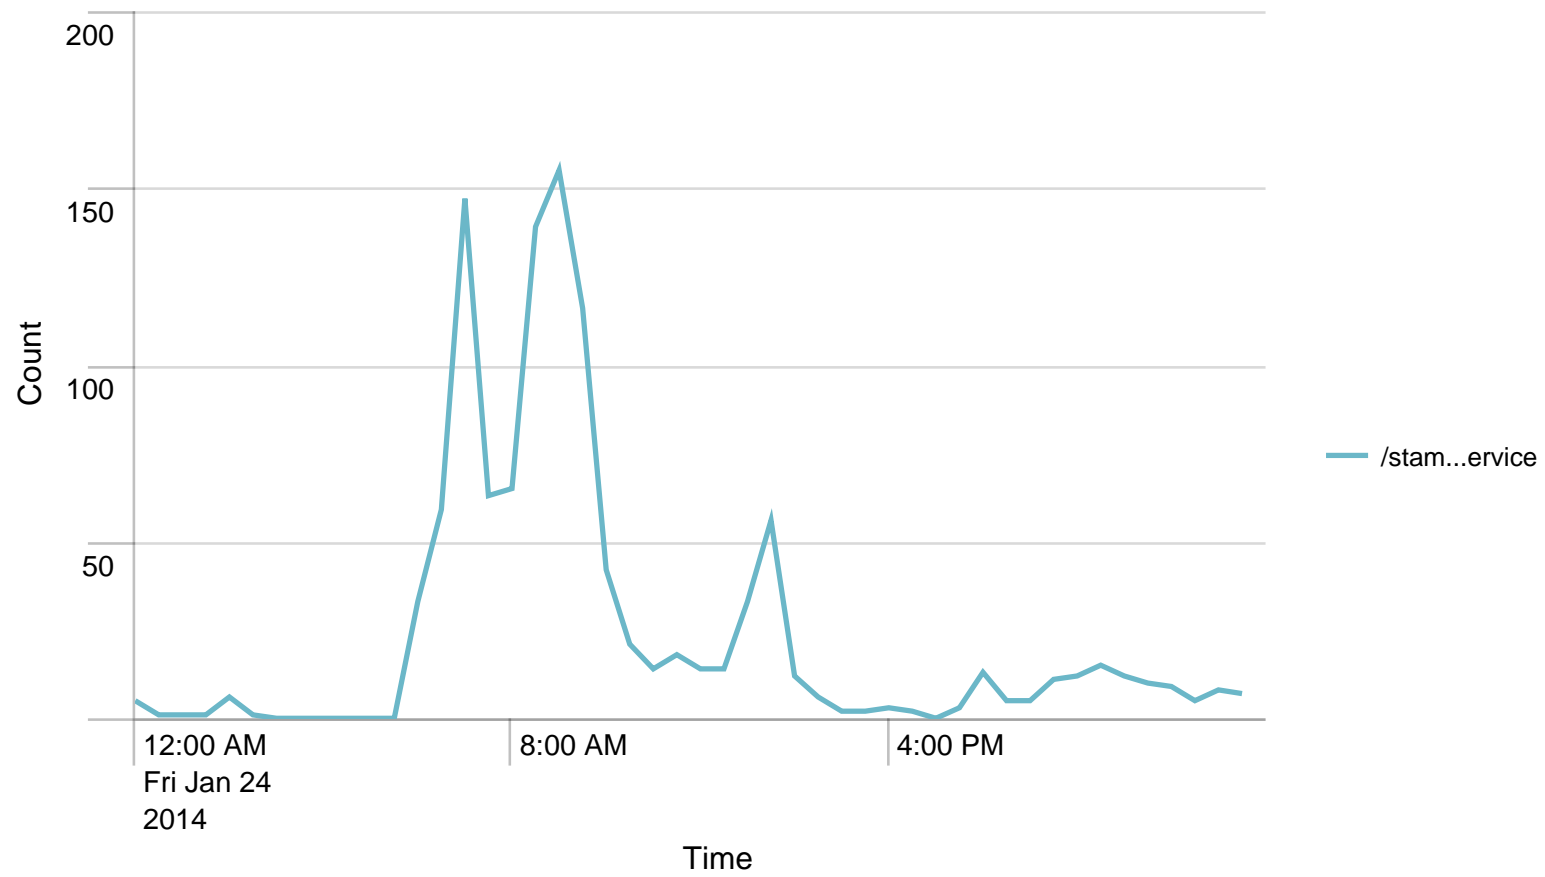

Max Requests / min - 24 hours. Trigger: 38046

Alerts - min / last 24 hours

No results found.

Max Requests / last 24 hours. Trigger: 2282760

Alerts - hour / last 24 hours

No results found.

Average response time (ms) pr application / 1 minute - past day. Trigger: 6

Alerts - responsetime / last 24 hours

No results found.

Average response time (ms) pr application / 1 hour - past day. Trigger: 4

Alerts - responsetime / last 24 hours

No results found.

Requests/path/hour - 24 hours

Avg responstimes(ms)/host - 24 hours

	Time	rh-app03.nspnet.dk	rh-app04.nspnet.dk
1	01/24/2014 00:00:00	26.000000	35.333333
2	01/24/2014 01:00:00	156.000000	30.000000
3	01/24/2014 02:00:00	35.600000	39.000000
4	01/24/2014 03:00:00		
5	01/24/2014 04:00:00		
6	01/24/2014 05:00:00		
7	01/24/2014 06:00:00	70.772727	55.645833
8	01/24/2014 07:00:00	64.367925	38.846154
9	01/24/2014 08:00:00	62.504950	47.825243
10	01/24/2014 09:00:00	75.291971	50.067164
11	01/24/2014 10:00:00	103.225806	60.500000
12	01/24/2014 11:00:00	97.250000	50.375000
13	01/24/2014 12:00:00	56.466667	54.692308
14	01/24/2014 13:00:00	63.787234	51.071429
15	01/24/2014 14:00:00	44.750000	48.800000
16	01/24/2014 15:00:00	53.000000	57.666667
17	01/24/2014 16:00:00	52.500000	54.333333
18	01/24/2014 17:00:00	36.000000	63.000000
19	01/24/2014 18:00:00	52.000000	72.000000
20	01/24/2014 19:00:00	44.428571	82.000000
21	01/24/2014 20:00:00	79.062500	58.909091
22	01/24/2014 21:00:00	40.923077	65.333333
23	01/24/2014 22:00:00	49.555556	82.600000
24	01/24/2014 23:00:00	48.333333	46.333333