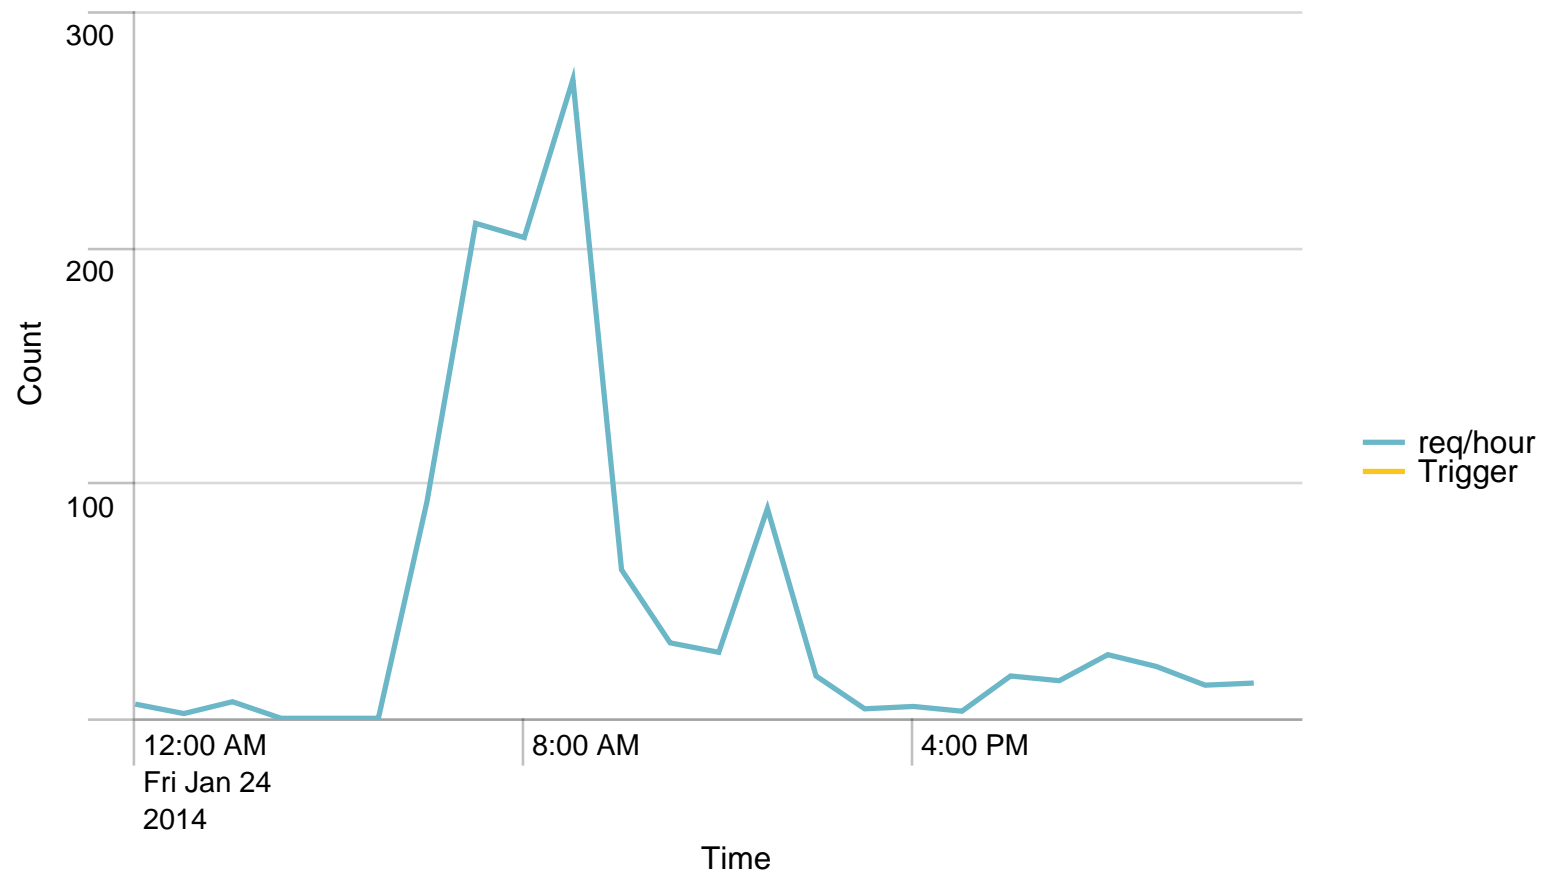

Max Requests / min - 24 hours. Trigger: 38046

Alerts - min / last 24 hours

No results found.

Max Requests / last 24 hours. Trigger: 2282760

Alerts - hour / last 24 hours

No results found.

Average response time (ms) pr application / 1 minute - past day. Trigger: 6

Alerts - responsetime / last 24 hours

No results found.

Average response time (ms) pr application / 1 hour - past day. Trigger: 4

Alerts - responsetime / last 24 hours

No results found.

Requests/path/hour - 24 hours

Avg responstimes(ms)/host - 24 hours

	Time	rh-app03.nspnet.dk	rh-app04.nspnet.dk
1	01/24/2014 00:00:00	26.000000	35.333333
2	01/24/2014 01:00:00	156.000000	30.000000
3	01/24/2014 02:00:00	35.600000	39.000000
4	01/24/2014 03:00:00		
5	01/24/2014 04:00:00		
6	01/24/2014 05:00:00		
7	01/24/2014 06:00:00	70.772727	55.645833
8	01/24/2014 07:00:00	64.367925	38.846154
9	01/24/2014 08:00:00	62.504950	47.825243
10	01/24/2014 09:00:00	75.291971	50.067164
11	01/24/2014 10:00:00	103.225806	60.500000
12	01/24/2014 11:00:00	97.250000	50.375000
13	01/24/2014 12:00:00	56.466667	54.692308
14	01/24/2014 13:00:00	63.787234	51.071429
15	01/24/2014 14:00:00	44.750000	48.800000
16	01/24/2014 15:00:00	53.000000	57.666667
17	01/24/2014 16:00:00	52.500000	54.333333
18	01/24/2014 17:00:00	36.000000	63.000000
19	01/24/2014 18:00:00	52.000000	72.000000
20	01/24/2014 19:00:00	44.428571	82.000000
21	01/24/2014 20:00:00	79.062500	58.909091
22	01/24/2014 21:00:00	40.923077	65.333333
23	01/24/2014 22:00:00	49.555556	82.600000
24	01/24/2014 23:00:00	48.333333	46.333333