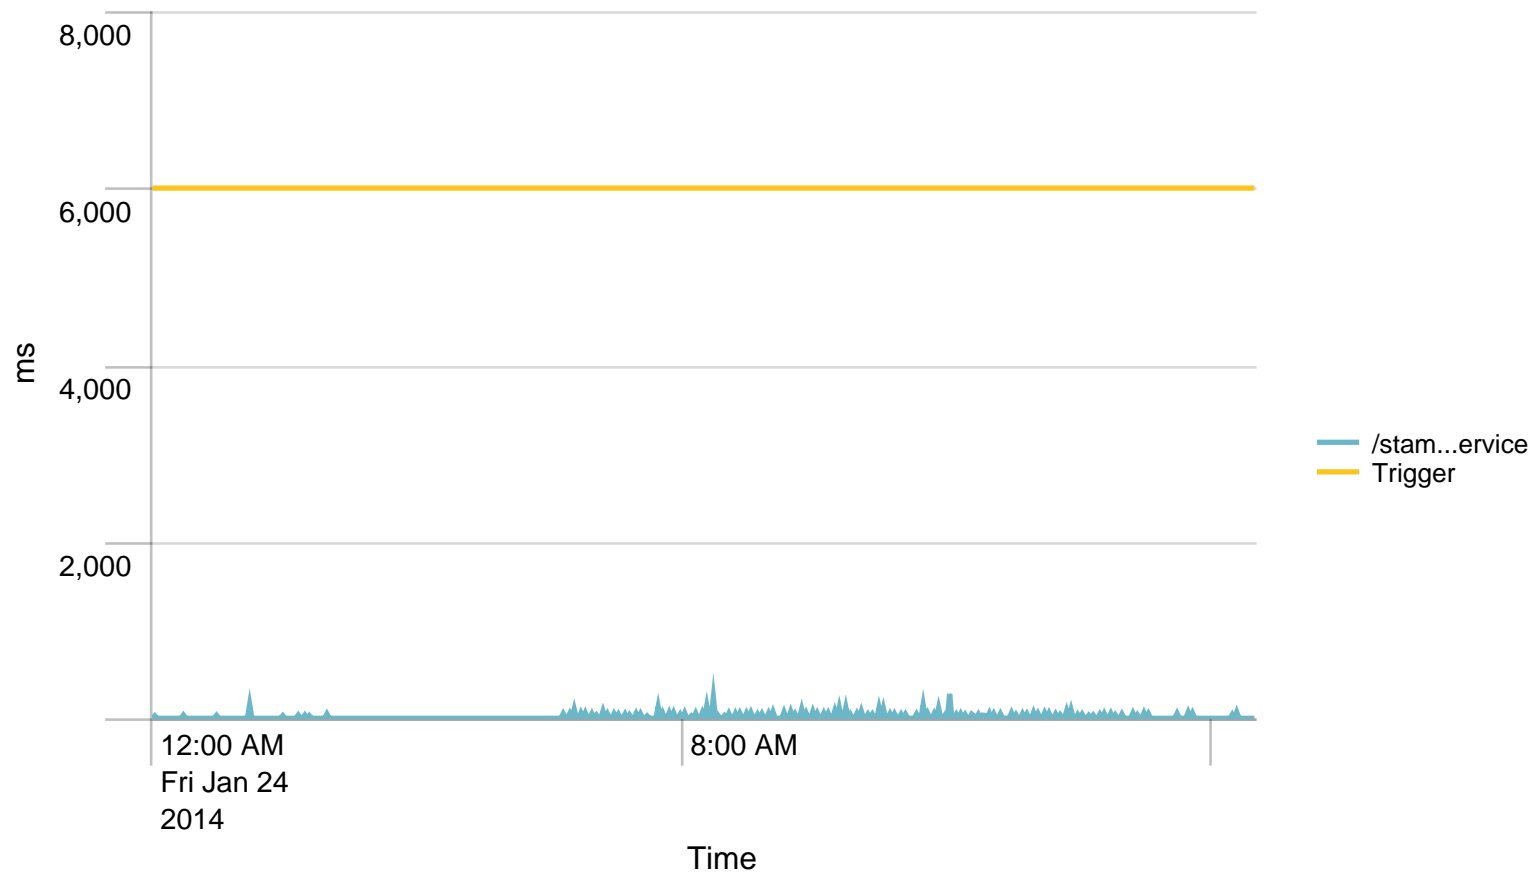

Max Requests / min - 24 hours. Trigger: 38046

Alerts - min / last 24 hours

No results found.

Max Requests / last 24 hours. Trigger: 2282760

Alerts - hour / last 24 hours

No results found.

Average response time (ms) pr application / 1 minute - past day. Trigger: 6

Alerts - responsetime / last 24 hours

No results found.

Average response time (ms) pr application / 1 hour - past day. Trigger: 4

Alerts - responsetime / last 24 hours

No results found.

Requests/path/hour - 24 hours

Avg responstimes(ms)/host - 24 hours

	Time	rh-app03.nspnet.dk	rh-app04.nspnet.dk
1	01/24/2014 00:00:00	26.000000	35.333333
2	01/24/2014 01:00:00	156.000000	30.000000
3	01/24/2014 02:00:00	35.600000	39.000000
4	01/24/2014 03:00:00		
5	01/24/2014 04:00:00		
6	01/24/2014 05:00:00		
7	01/24/2014 06:00:00	70.772727	55.645833
8	01/24/2014 07:00:00	64.367925	38.846154
9	01/24/2014 08:00:00	62.504950	47.825243
10	01/24/2014 09:00:00	75.291971	50.067164
11	01/24/2014 10:00:00	103.225806	60.500000
12	01/24/2014 11:00:00	97.250000	50.375000
13	01/24/2014 12:00:00	56.466667	54.692308
14	01/24/2014 13:00:00	63.787234	51.071429
15	01/24/2014 14:00:00	44.750000	48.800000
16	01/24/2014 15:00:00	53.000000	57.666667
17	01/24/2014 16:00:00	52.500000	54.333333
18	01/24/2014 17:00:00	36.000000	63.000000
19	01/24/2014 18:00:00	52.000000	72.000000
20	01/24/2014 19:00:00	44.428571	82.000000
21	01/24/2014 20:00:00	79.062500	58.909091
22	01/24/2014 21:00:00	40.923077	65.333333
23	01/24/2014 22:00:00	49.555556	82.600000
24	01/24/2014 23:00:00	48.333333	46.333333