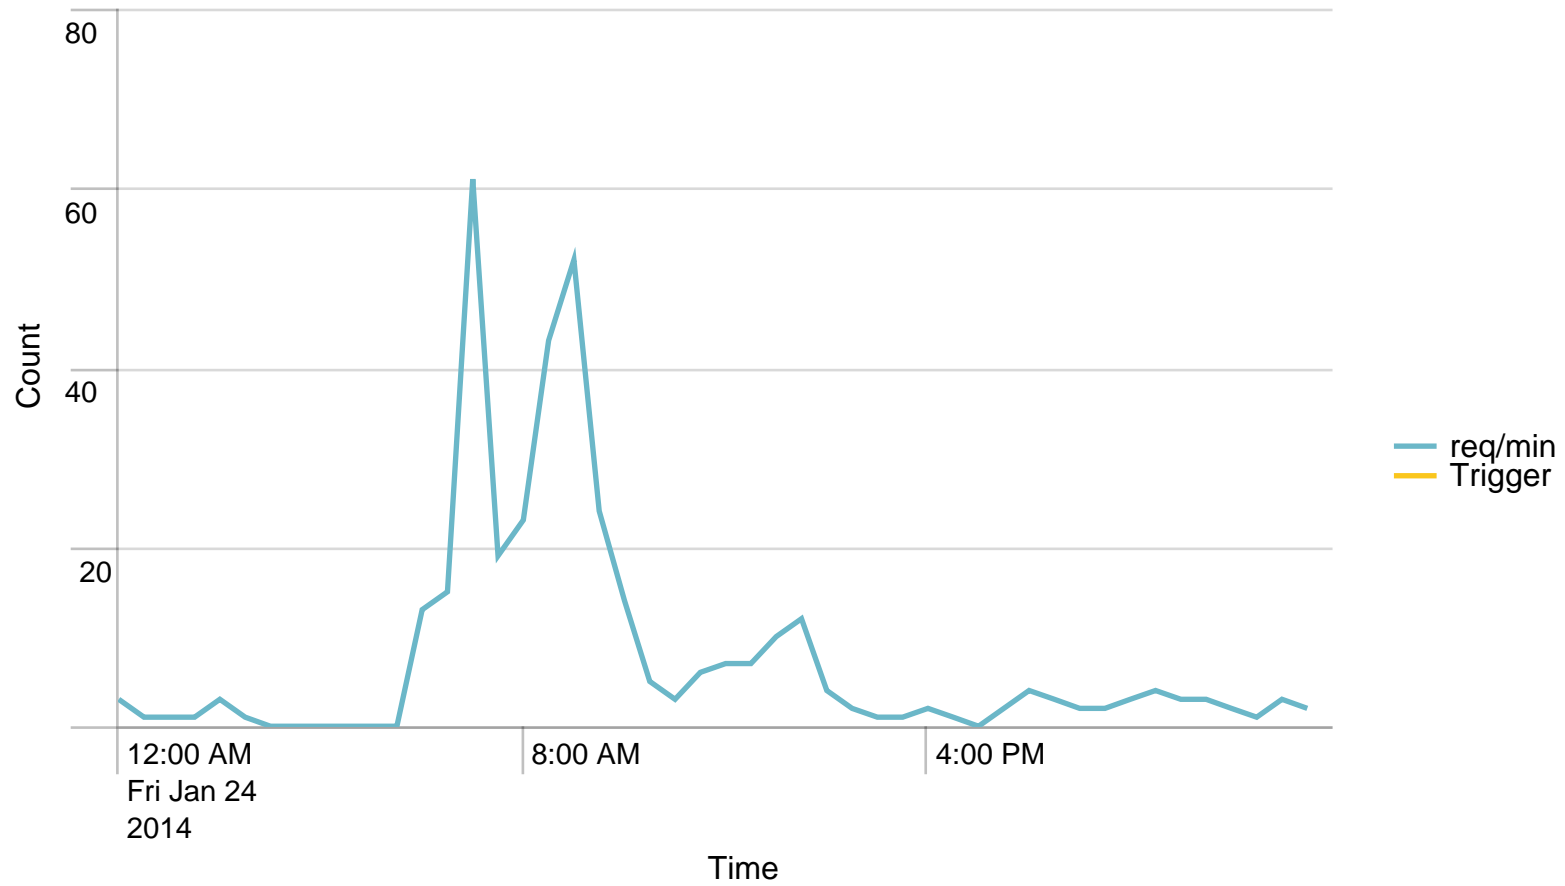

Max Requests / min - 24 hours. Trigger: 38046

Alerts - min / last 24 hours

No results found.

Max Requests / last 24 hours. Trigger: 2282760

Alerts - hour / last 24 hours

No results found.

Average response time (ms) pr application / 1 minute - past day. Trigger: 6

Alerts - responsetime / last 24 hours

No results found.

Average response time (ms) pr application / 1 hour - past day. Trigger: 4

Alerts - responsetime / last 24 hours

No results found.

Requests/path/hour - 24 hours

Avg responstimes(ms)/host - 24 hours

	Time	rh-app03.nspnet.dk	rh-app04.nspnet.dk
1	01/24/2014 00:00:00	26.000000	35.333333
2	01/24/2014 01:00:00	156.000000	30.000000
3	01/24/2014 02:00:00	35.600000	39.000000
4	01/24/2014 03:00:00		
5	01/24/2014 04:00:00		
6	01/24/2014 05:00:00		
7	01/24/2014 06:00:00	70.772727	55.645833
8	01/24/2014 07:00:00	64.367925	38.846154
9	01/24/2014 08:00:00	62.504950	47.825243
10	01/24/2014 09:00:00	75.291971	50.067164
11	01/24/2014 10:00:00	103.225806	60.500000
12	01/24/2014 11:00:00	97.250000	50.375000
13	01/24/2014 12:00:00	56.466667	54.692308
14	01/24/2014 13:00:00	63.787234	51.071429
15	01/24/2014 14:00:00	44.750000	48.800000
16	01/24/2014 15:00:00	53.000000	57.666667
17	01/24/2014 16:00:00	52.500000	54.333333
18	01/24/2014 17:00:00	36.000000	63.000000
19	01/24/2014 18:00:00	52.000000	72.000000
20	01/24/2014 19:00:00	44.428571	82.000000
21	01/24/2014 20:00:00	79.062500	58.909091
22	01/24/2014 21:00:00	40.923077	65.333333
23	01/24/2014 22:00:00	49.555556	82.600000
24	01/24/2014 23:00:00	48.333333	46.333333