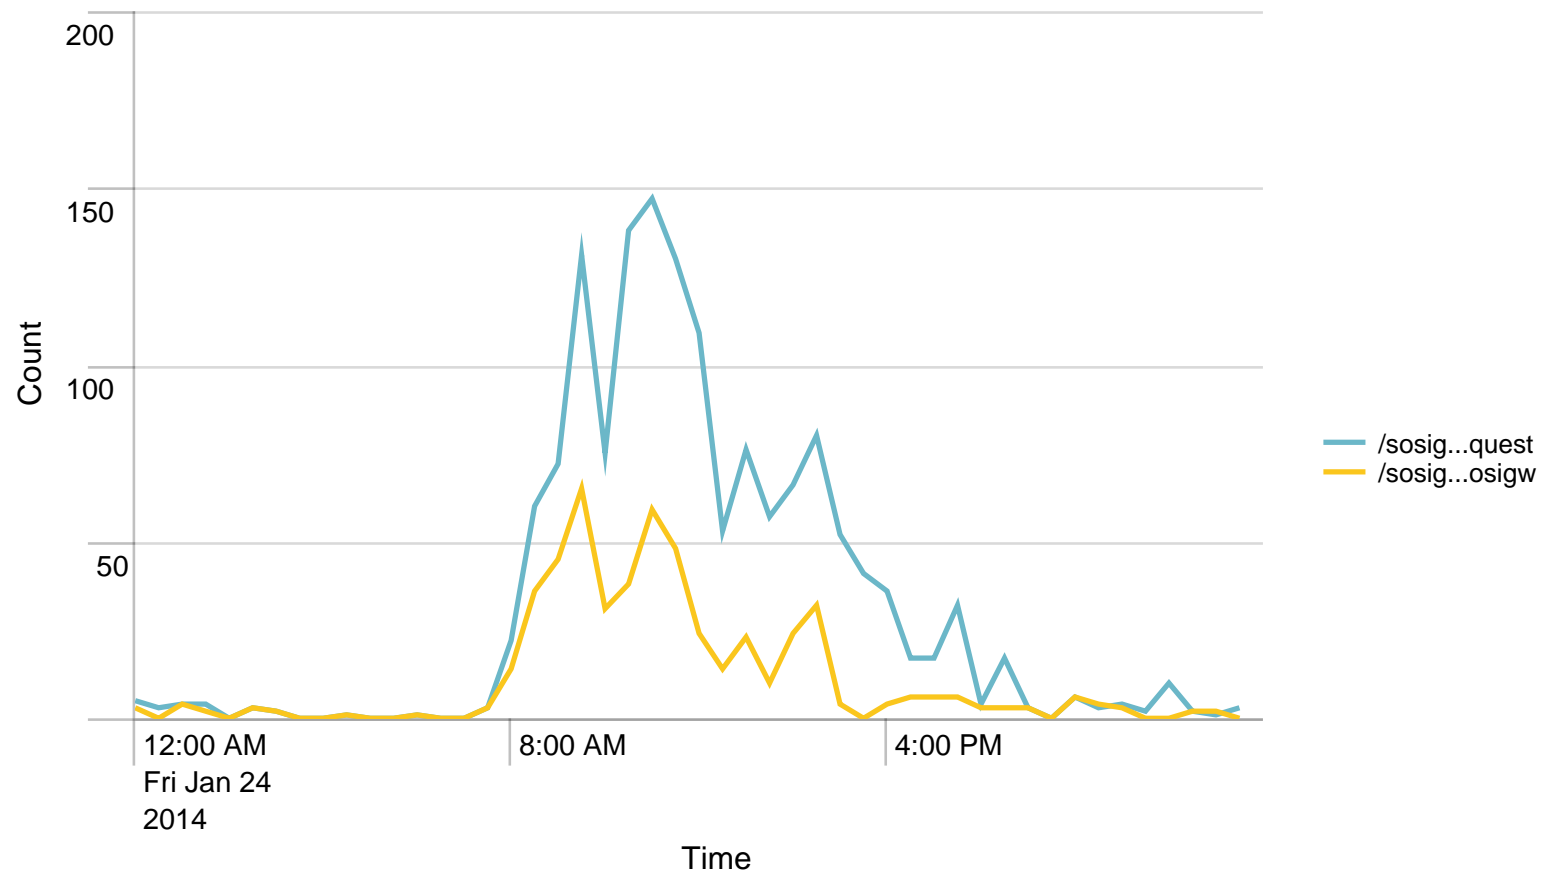

## Alerts - responsetime / last 24 hours

No results found.

Average response time (ms) pr application / 1 hour - past day. Trigger: 4 sec

## Requests/path/hour - 24 hours