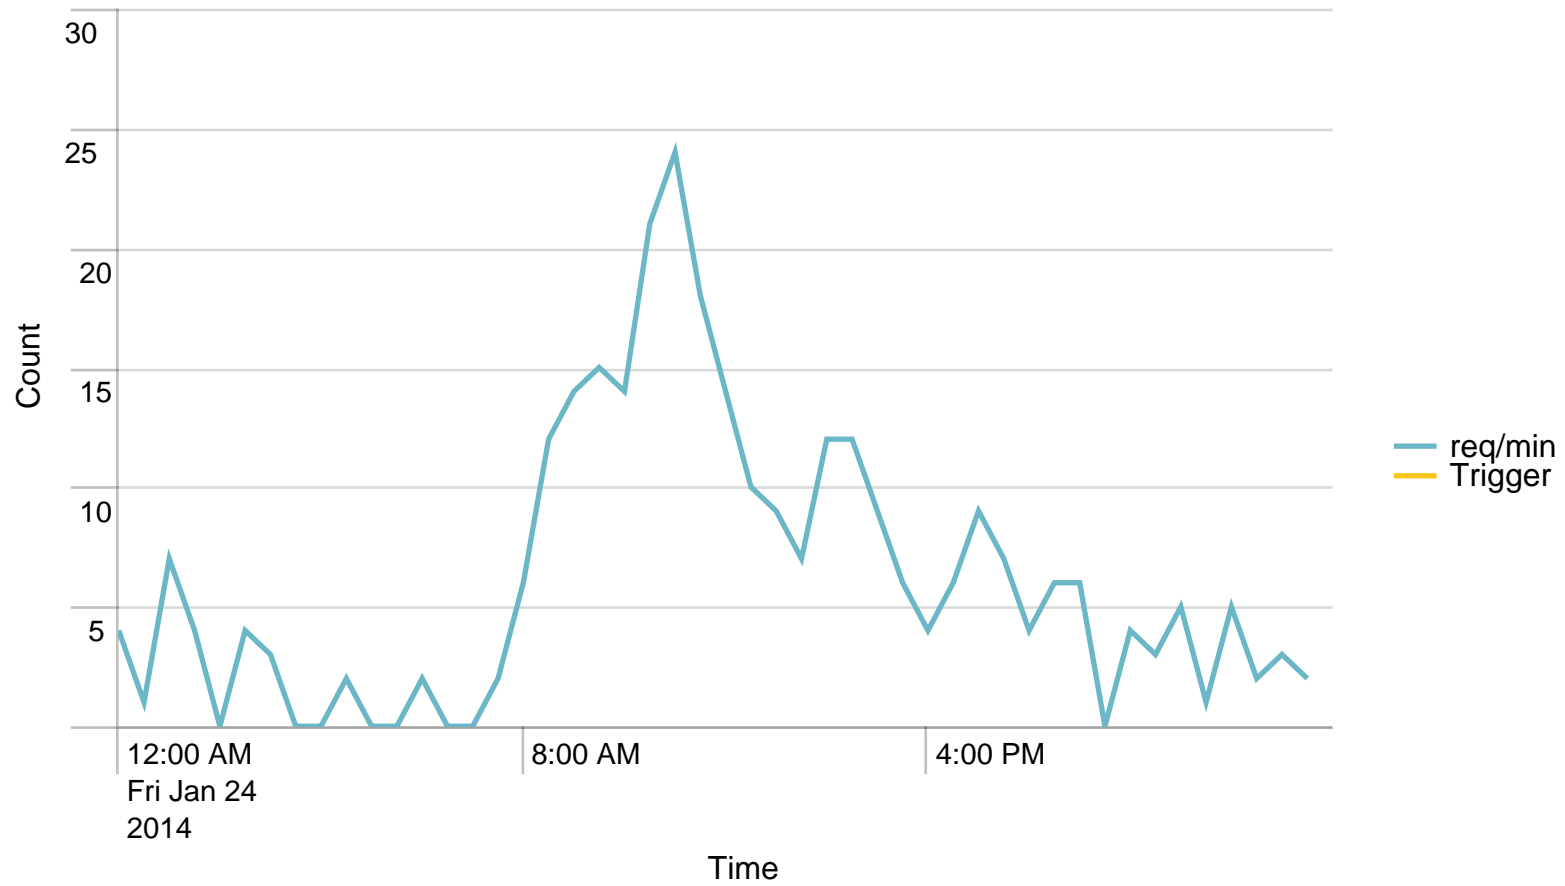

Max Requests / min - 24 hours. Trigger: 864

## Max Requests / last 24 hours. Trigger: 51840