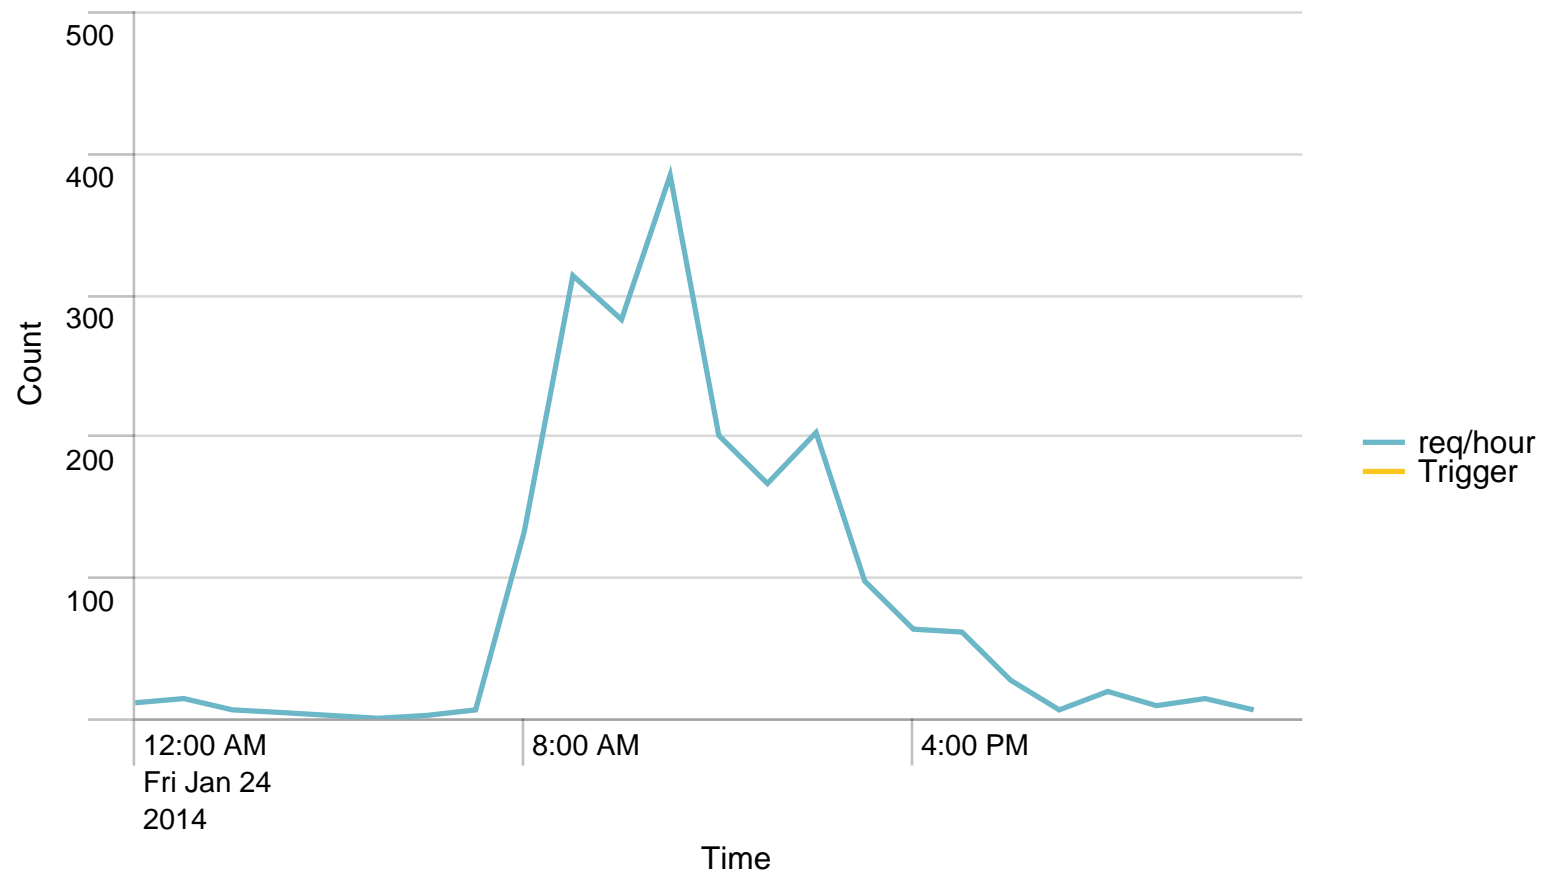

Max Requests / min - 24 hours. Trigger: 864

## Max Requests / last 24 hours. Trigger: 51840