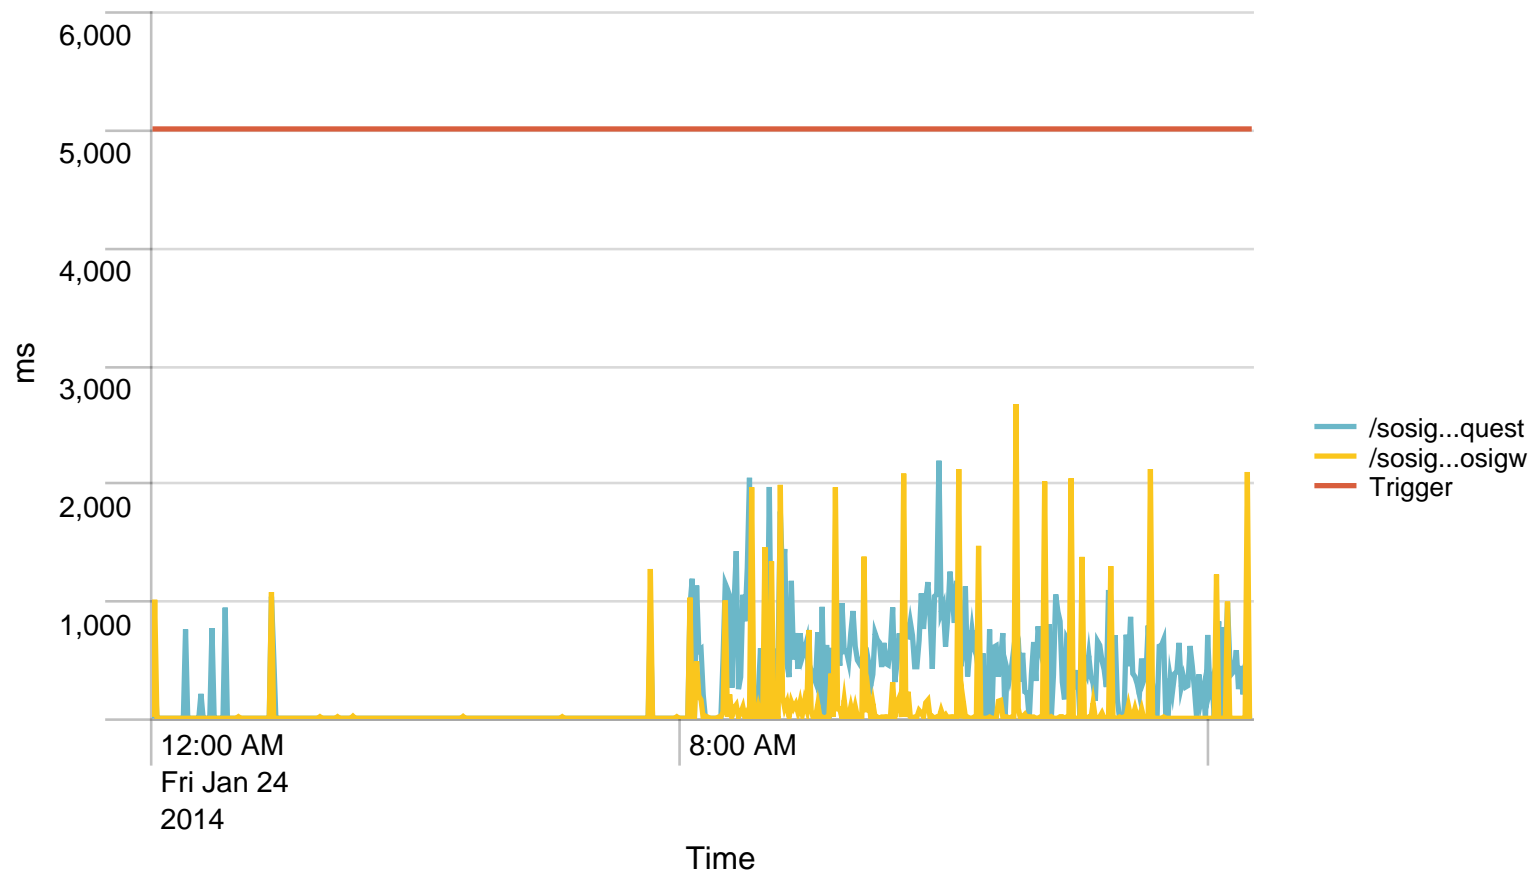

Alerts - Memory / last 24 hours

No results found.

Average response time (ms) pr application / 1 minute - past day. Trigger: 5 sec