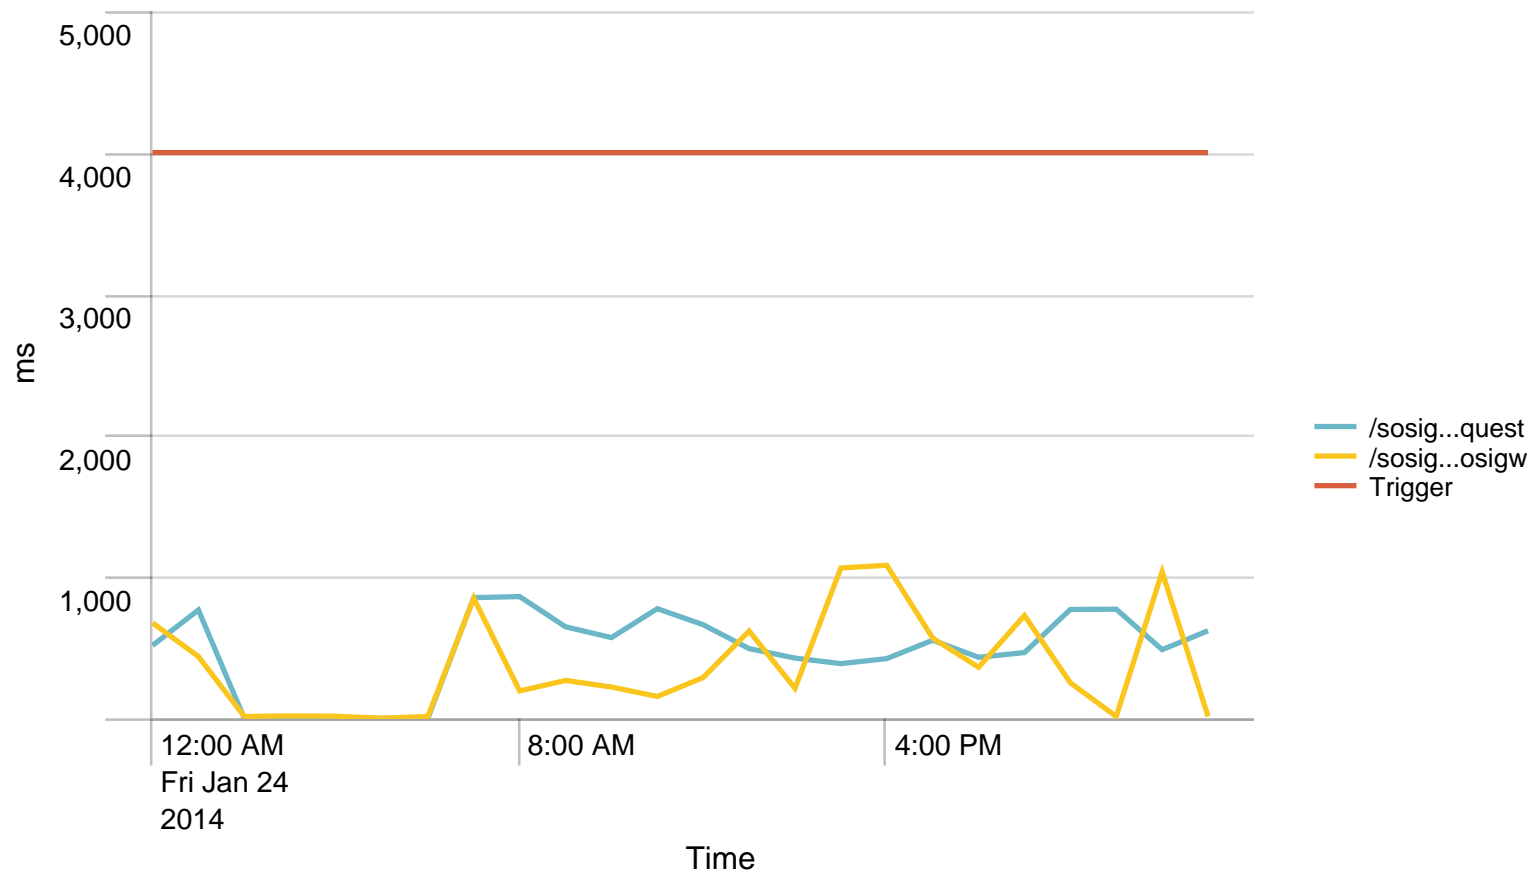

## Alerts - Memory / last 24 hours

No results found.

Average response time (ms) pr application / 1 minute - past day. Trigger: 5 sec

## Alerts - responsetime / last 24 hours

No results found.

Average response time (ms) pr application / 1 hour - past day. Trigger: 4 sec

## Requests/path/hour - 24 hours