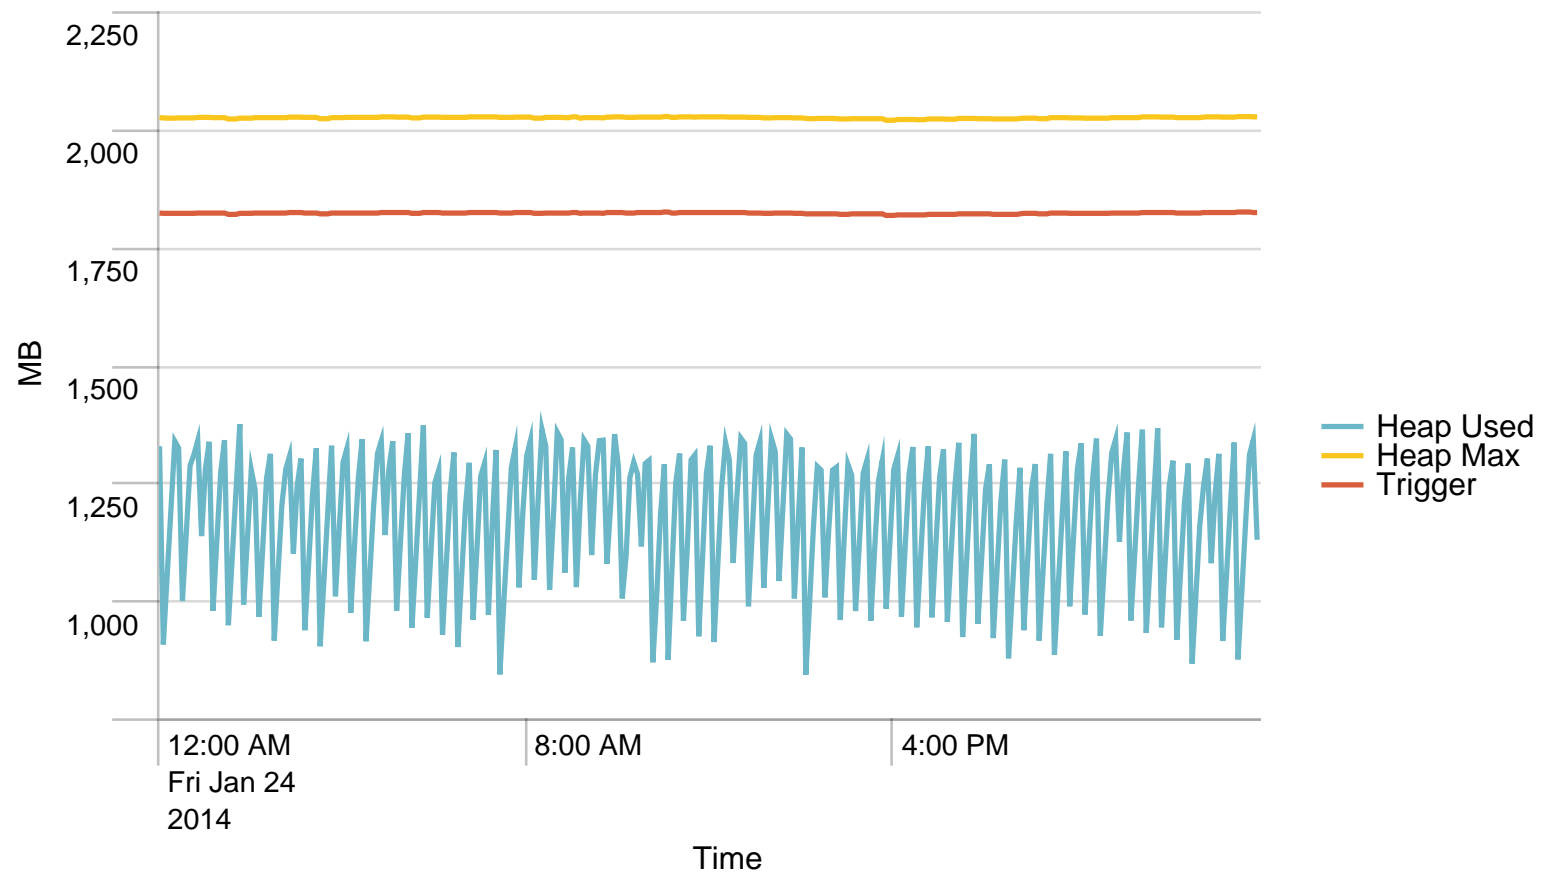

Alerts - hour / last 24 hours

No results found.

Used Heap (MB) / 5 minutes - last 24 hours. Trigger: 90%