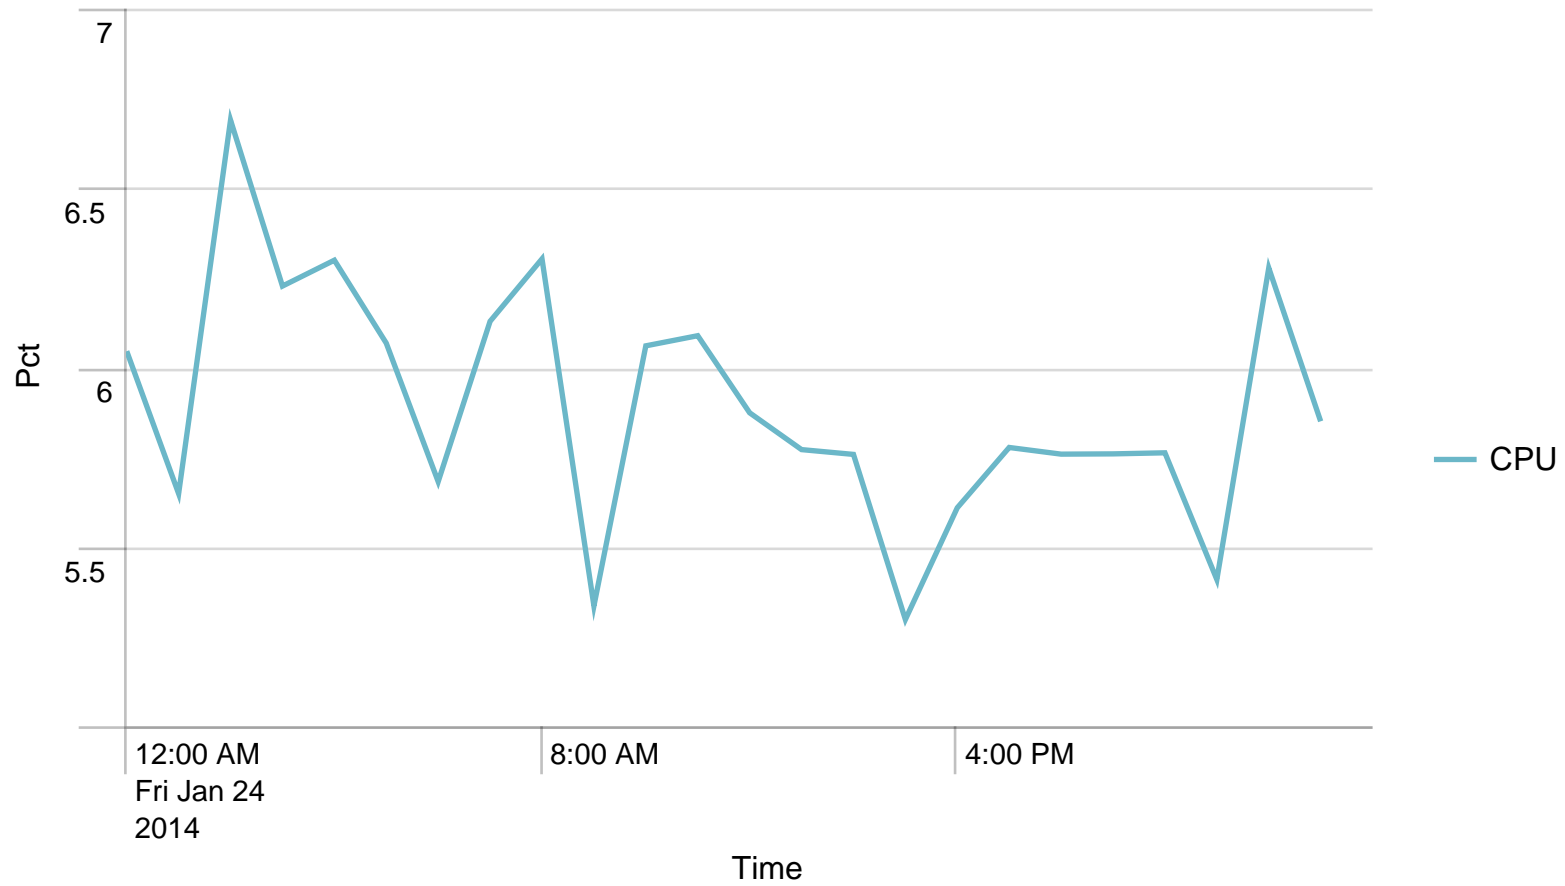

Avg CPU usage/hour - 24 hours

Alerts - CPU usage / last 24 hours

No results found.

Avg responstimes(ms)/host to SOSIGW - 24 hours

	Time	rh-app03.nspnet.dk	rh-app04.nspnet.dk
1	01/24/2014 00:00:00	818.500000	368.400000
2	01/24/2014 01:00:00	512.000000	670.500000
3	01/24/2014 02:00:00	13.666667	
4	01/24/2014 03:00:00	17.500000	
5	01/24/2014 04:00:00	15.000000	
6	01/24/2014 05:00:00		
7	01/24/2014 06:00:00		13.000000
8	01/24/2014 07:00:00	1267.000000	433.500000
9	01/24/2014 08:00:00	581.170213	467.208333
10	01/24/2014 09:00:00	531.098214	418.355140
11	01/24/2014 10:00:00	452.651376	482.618182
12	01/24/2014 11:00:00	587.248175	600.748299
13	01/24/2014 12:00:00	513.761905	655.048193
14	01/24/2014 13:00:00	512.202899	522.865672
15	01/24/2014 14:00:00	435.961039	288.272727
16	01/24/2014 15:00:00	367.959184	475.170732
17	01/24/2014 16:00:00	597.928571	480.103448
18	01/24/2014 17:00:00	408.384615	722.043478
19	01/24/2014 18:00:00	308.909091	513.454545
20	01/24/2014 19:00:00	2156.000000	162.333333
21	01/24/2014 20:00:00	443.400000	163.200000
22	01/24/2014 21:00:00	538.666667	245.333333
23	01/24/2014 22:00:00	832.166667	321.000000