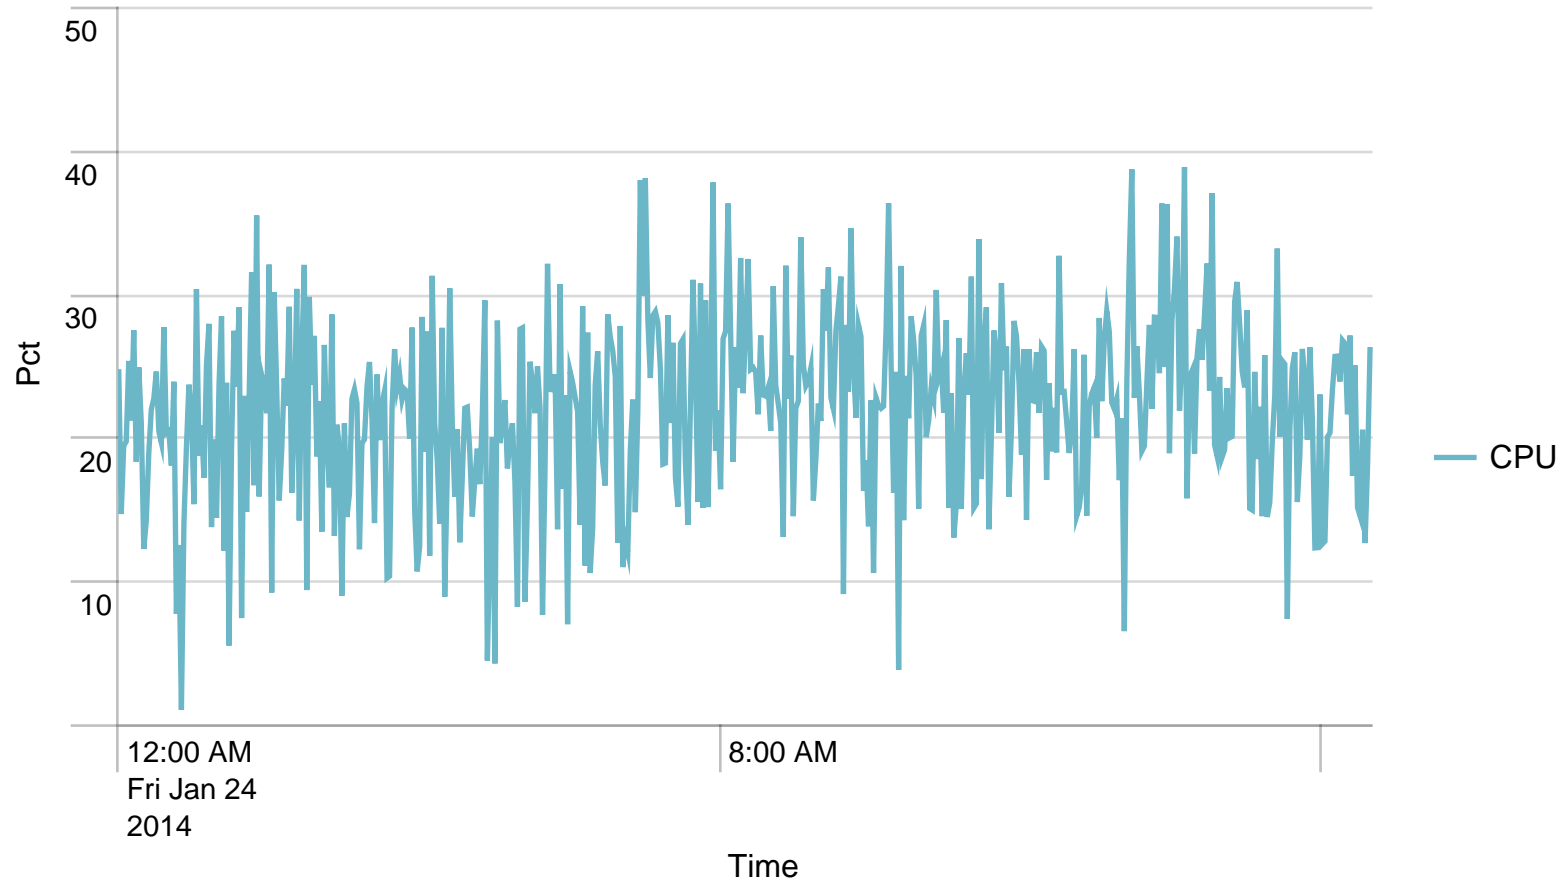

Avg CPU usage/min - 24 hours