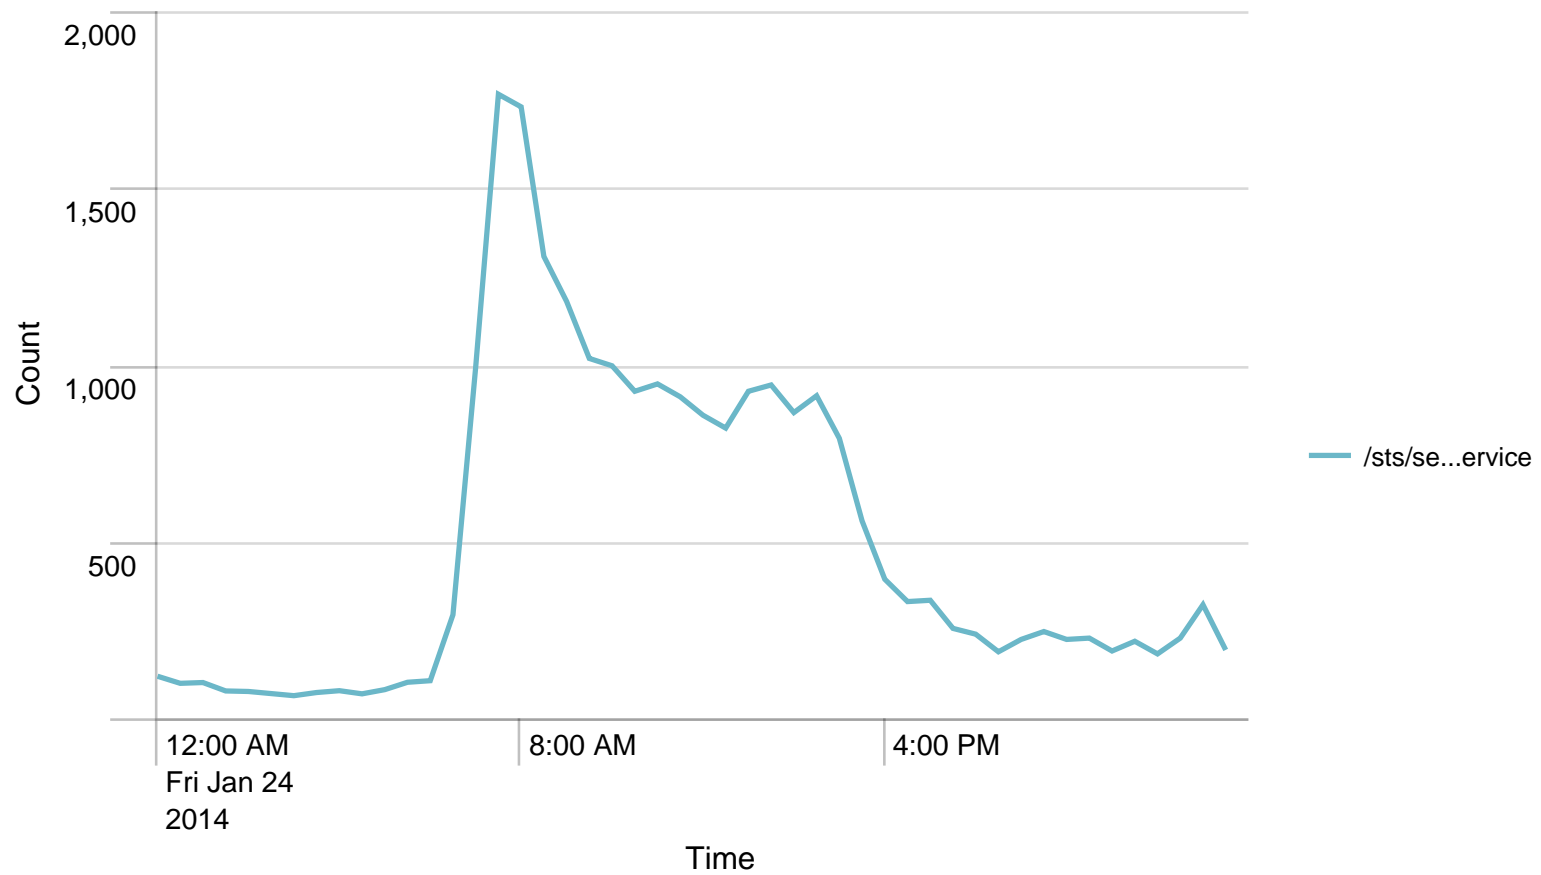

Alerts - responsetime / last 24 hours

No results found.

Requests/path/hour - 24 hours