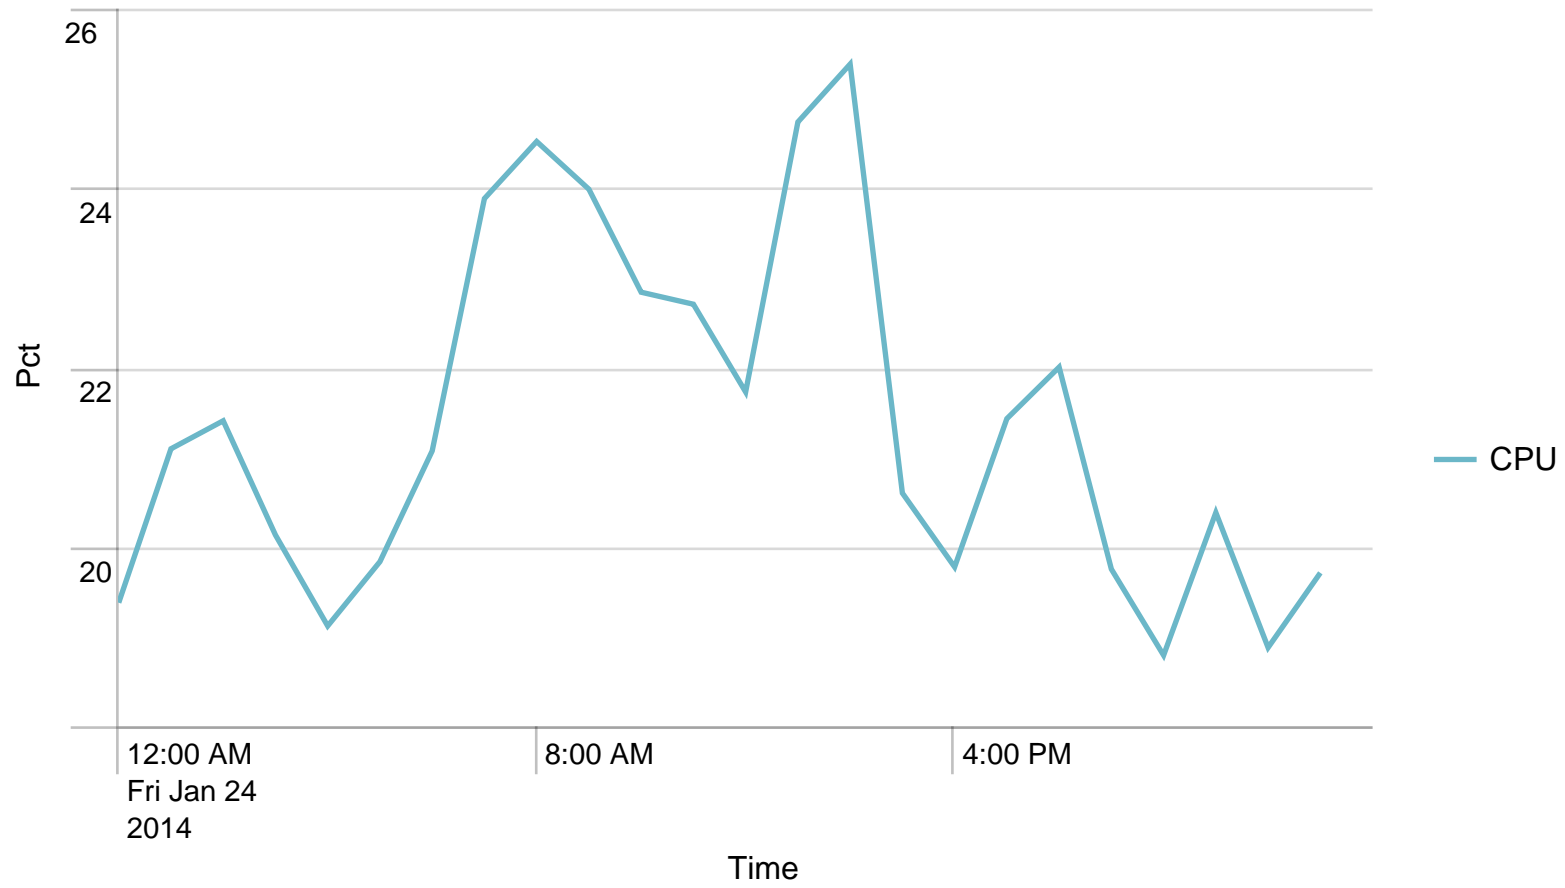

Alerts - responsetime / last 24 hours

No results found.

Requests/path/hour - 24 hours

Avg CPU usage/min - 24 hours

Avg CPU usage/hour - 24 hours

Alerts - CPU usage / last 24 hours

No results found.

Avg responstimes(ms)/host to STS - 24 hours

	Time	rm-app03.nspnet.dk	rm-app04.nspnet.dk	
1	01/24/2014 00:00:00		97.224299	133.711712
2	01/24/2014 01:00:00		94.511628	116.728261
3	01/24/2014 02:00:00		98.810811	137.666667
4	01/24/2014 03:00:00		123.521739	137.000000
5	01/24/2014 04:00:00		88.360000	116.152778
6	01/24/2014 05:00:00		93.329787	114.393258
7	01/24/2014 06:00:00		101.019900	123.429293
8	01/24/2014 07:00:00		103.036957	130.624819
9	01/24/2014 08:00:00		105.228892	133.451613
10	01/24/2014 09:00:00		107.666058	128.995459
11	01/24/2014 10:00:00		189.594792	140.972973
12	01/24/2014 11:00:00		109.760823	133.323308
13	01/24/2014 12:00:00		109.381406	127.084625
14	01/24/2014 13:00:00		110.243301	130.918717
15	01/24/2014 14:00:00		109.296629	134.850056
16	01/24/2014 15:00:00		111.059084	134.279346
17	01/24/2014 16:00:00		101.349862	126.086111
18	01/24/2014 17:00:00		100.813559	143.436860
19	01/24/2014 18:00:00		114.837209	192.431280
20	01/24/2014 19:00:00		120.346320	115.050633
21	01/24/2014 20:00:00		97.191964	134.641593
22	01/24/2014 21:00:00		104.731707	131.379310
23	01/24/2014 22:00:00		94.524272	139.674877