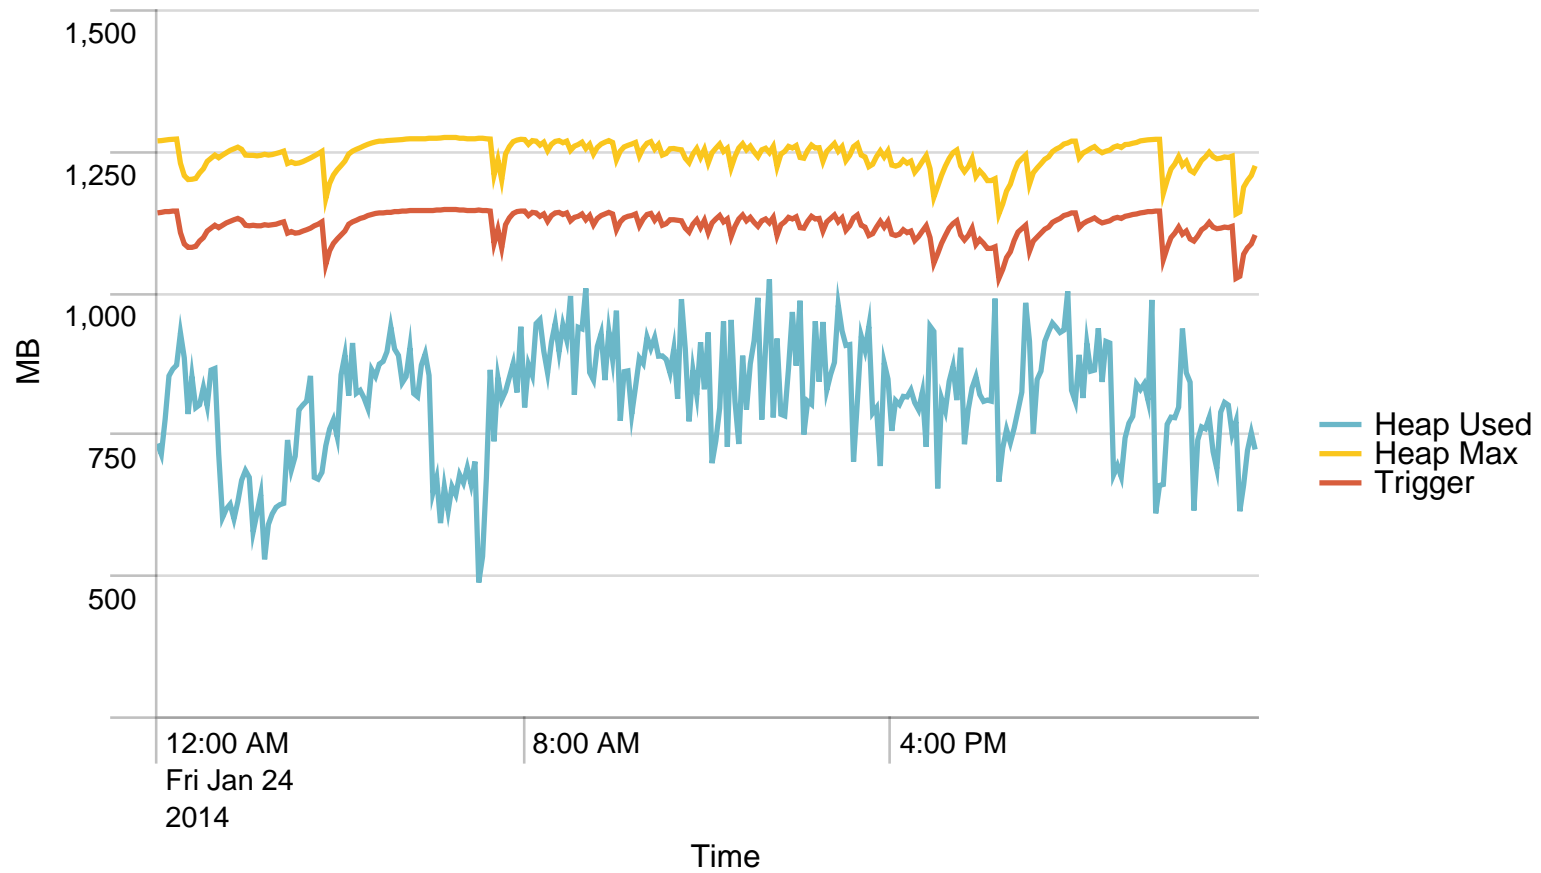

Max Requests / min - 24 hours. Trigger: 864

Alerts - min / last 24 hours

No results found.

Max Requests / last 24 hours. Trigger: 51840

Alerts - hour / last 24 hours

No results found.

Used Heap (MB) / 5 minutes - last 24 hours. Trigger: 90%

	Time	rm-app03.nspnet.dk	rm-app04.nspnet.dk	
1	01/24/2014 00:00:00		97.224299	133.711712
2	01/24/2014 01:00:00		94.511628	116.728261
3	01/24/2014 02:00:00		98.810811	137.666667
4	01/24/2014 03:00:00		123.521739	137.000000
5	01/24/2014 04:00:00		88.360000	116.152778
6	01/24/2014 05:00:00		93.329787	114.393258
7	01/24/2014 06:00:00		101.019900	123.429293
8	01/24/2014 07:00:00		103.036957	130.624819
9	01/24/2014 08:00:00		105.228892	133.451613
10	01/24/2014 09:00:00		107.666058	128.995459
11	01/24/2014 10:00:00		189.594792	140.972973
12	01/24/2014 11:00:00		109.760823	133.323308
13	01/24/2014 12:00:00		109.381406	127.084625
14	01/24/2014 13:00:00		110.243301	130.918717
15	01/24/2014 14:00:00		109.296629	134.850056
16	01/24/2014 15:00:00		111.059084	134.279346
17	01/24/2014 16:00:00		101.349862	126.086111
18	01/24/2014 17:00:00		100.813559	143.436860
19	01/24/2014 18:00:00		114.837209	192.431280
20	01/24/2014 19:00:00		120.346320	115.050633
21	01/24/2014 20:00:00		97.191964	134.641593
22	01/24/2014 21:00:00		104.731707	131.379310
23	01/24/2014 22:00:00		94.524272	139.674877