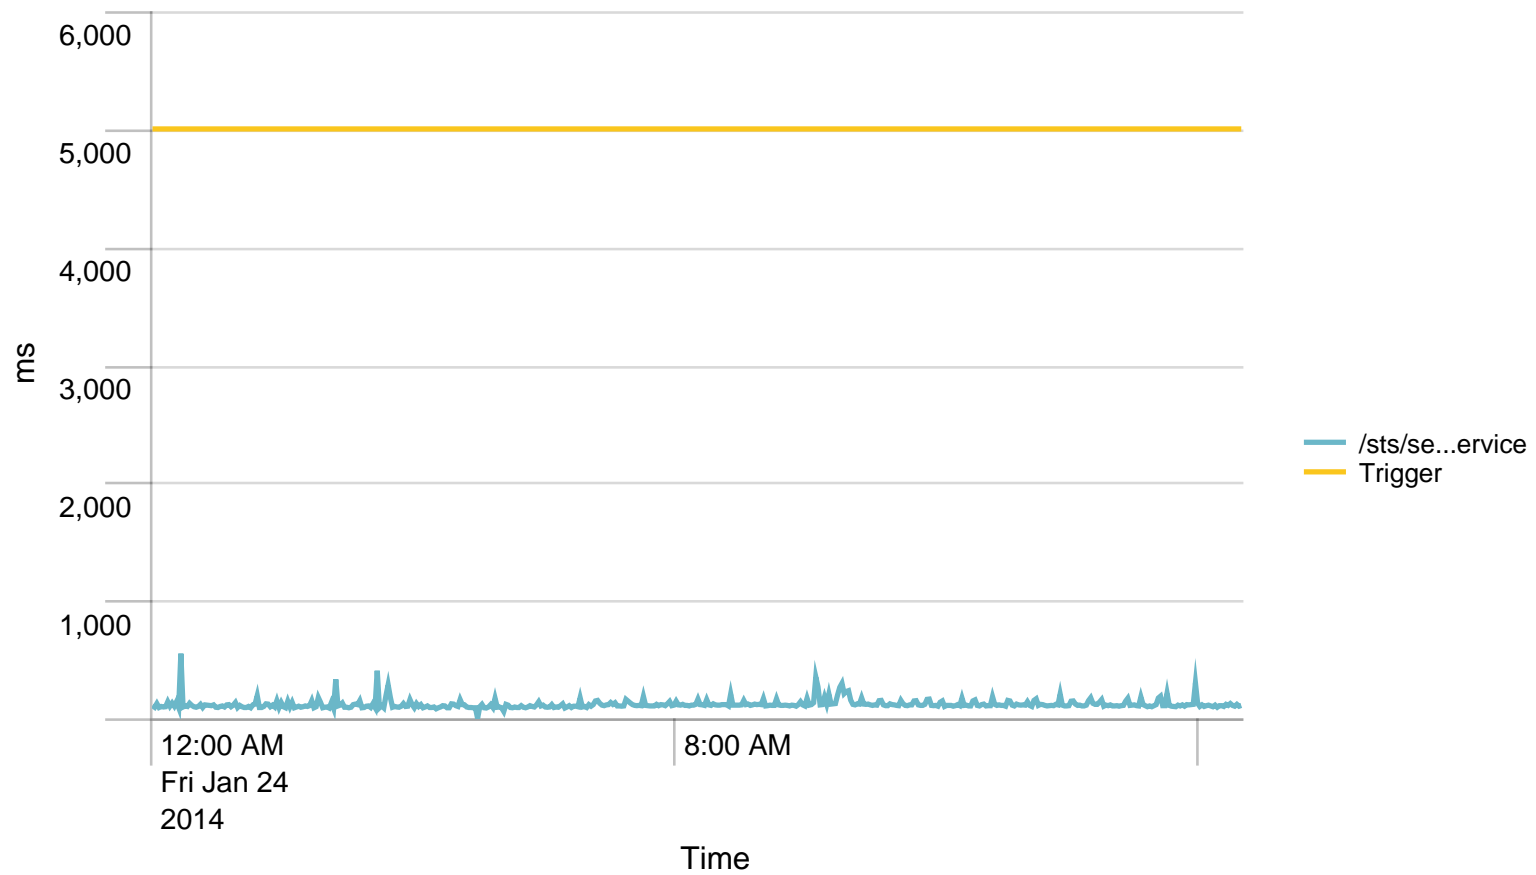

Alerts - Memory / last 24 hours

No results found.

Average response time (ms) pr application / 1 minute - past day. Trigger: 5 sec