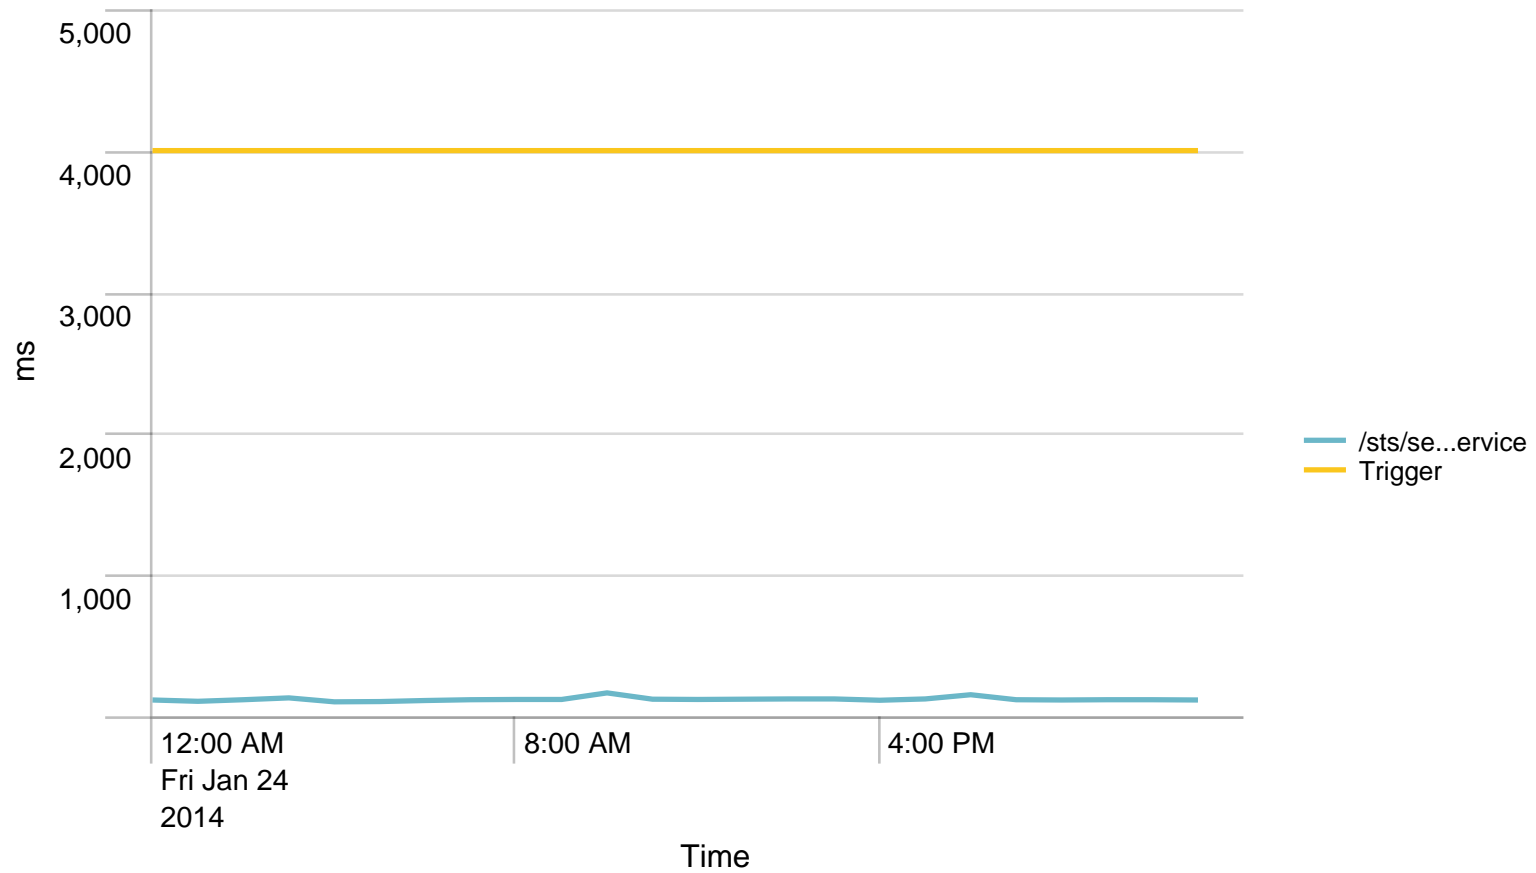

Alerts - Memory / last 24 hours

No results found.

Average response time (ms) pr application / 1 minute - past day. Trigger: 5 sec

Alerts - responsetime / last 24 hours

No results found.

Average response time (ms) pr application / 1 hour - past day. Trigger: 4 sec

Alerts - responsetime / last 24 hours

No results found.

Requests/path/hour - 24 hours

Avg CPU usage/min - 24 hours

Avg CPU usage/hour - 24 hours

Alerts - CPU usage / last 24 hours

No results found.

Avg responstimes(ms)/host to STS - 24 hours

	Time	rm-app03.nspnet.dk	rm-app04.nspnet.dk	
1	01/24/2014 00:00:00		97.224299	133.711712
2	01/24/2014 01:00:00		94.511628	116.728261
3	01/24/2014 02:00:00		98.810811	137.666667
4	01/24/2014 03:00:00		123.521739	137.000000
5	01/24/2014 04:00:00		88.360000	116.152778
6	01/24/2014 05:00:00		93.329787	114.393258
7	01/24/2014 06:00:00		101.019900	123.429293
8	01/24/2014 07:00:00		103.036957	130.624819
9	01/24/2014 08:00:00		105.228892	133.451613
10	01/24/2014 09:00:00		107.666058	128.995459
11	01/24/2014 10:00:00		189.594792	140.972973
12	01/24/2014 11:00:00		109.760823	133.323308
13	01/24/2014 12:00:00		109.381406	127.084625
14	01/24/2014 13:00:00		110.243301	130.918717
15	01/24/2014 14:00:00		109.296629	134.850056
16	01/24/2014 15:00:00		111.059084	134.279346
17	01/24/2014 16:00:00		101.349862	126.086111
18	01/24/2014 17:00:00		100.813559	143.436860
19	01/24/2014 18:00:00		114.837209	192.431280
20	01/24/2014 19:00:00		120.346320	115.050633
21	01/24/2014 20:00:00		97.191964	134.641593
22	01/24/2014 21:00:00		104.731707	131.379310
23	01/24/2014 22:00:00		94.524272	139.674877