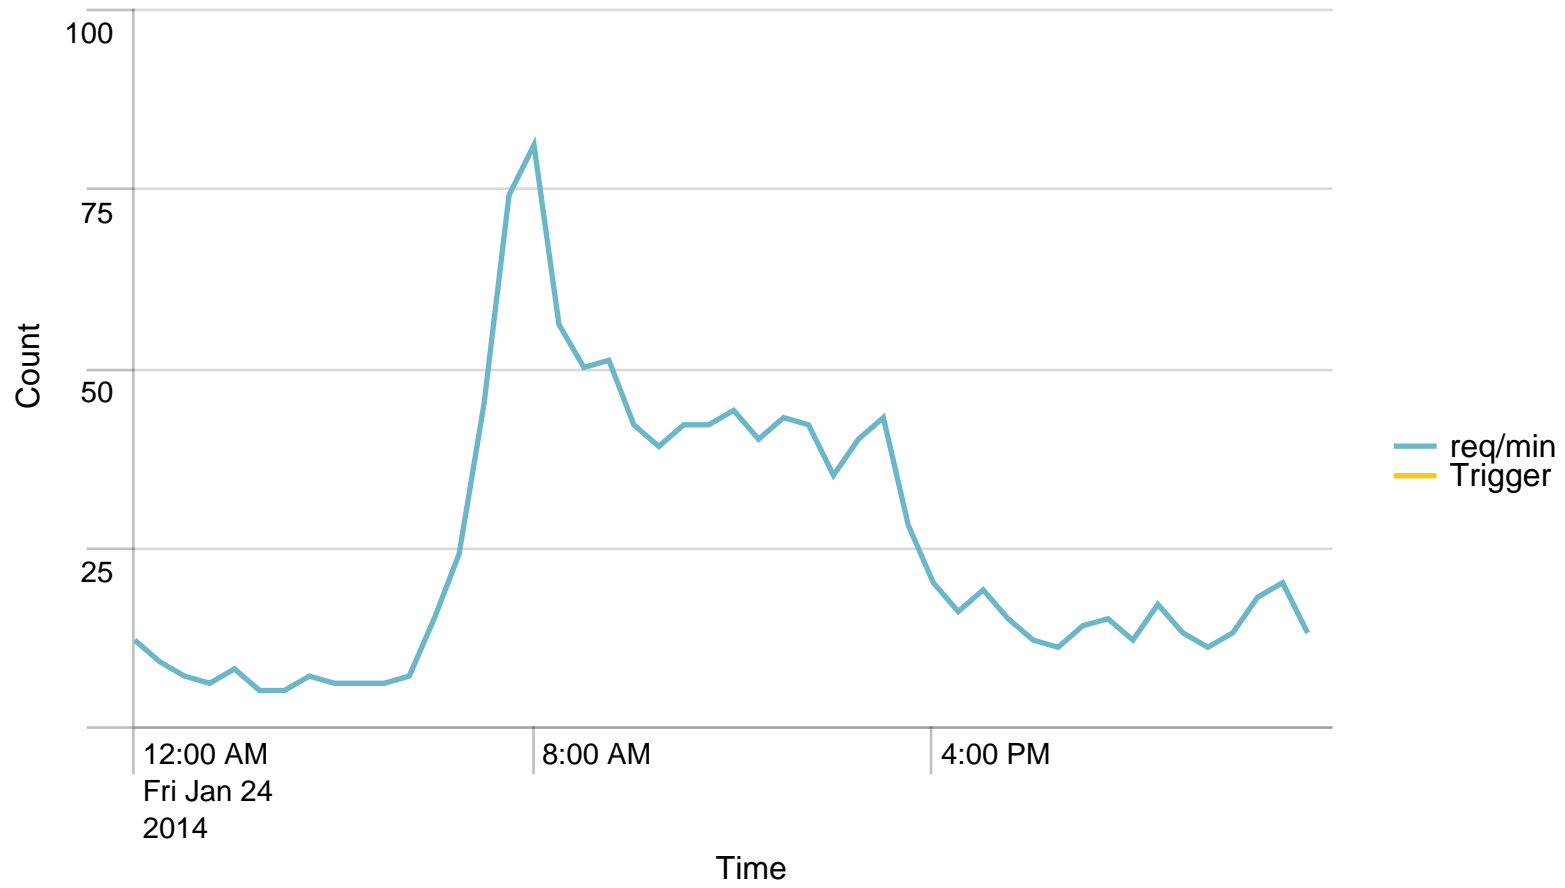

Max Requests / min - 24 hours. Trigger: 864

Alerts - min / last 24 hours

No results found.

Max Requests / last 24 hours. Trigger: 51840

Alerts - hour / last 24 hours

No results found.

Used Heap (MB) / 5 minutes - last 24 hours. Trigger: 90%

	Time	rm-app03.nspnet.dk	rm-app04.nspnet.dk	
1	01/24/2014 00:00:00		97.224299	133.711712
2	01/24/2014 01:00:00		94.511628	116.728261
3	01/24/2014 02:00:00		98.810811	137.666667
4	01/24/2014 03:00:00		123.521739	137.000000
5	01/24/2014 04:00:00		88.360000	116.152778
6	01/24/2014 05:00:00		93.329787	114.393258
7	01/24/2014 06:00:00		101.019900	123.429293
8	01/24/2014 07:00:00		103.036957	130.624819
9	01/24/2014 08:00:00		105.228892	133.451613
10	01/24/2014 09:00:00		107.666058	128.995459
11	01/24/2014 10:00:00		189.594792	140.972973
12	01/24/2014 11:00:00		109.760823	133.323308
13	01/24/2014 12:00:00		109.381406	127.084625
14	01/24/2014 13:00:00		110.243301	130.918717
15	01/24/2014 14:00:00		109.296629	134.850056
16	01/24/2014 15:00:00		111.059084	134.279346
17	01/24/2014 16:00:00		101.349862	126.086111
18	01/24/2014 17:00:00		100.813559	143.436860
19	01/24/2014 18:00:00		114.837209	192.431280
20	01/24/2014 19:00:00		120.346320	115.050633
21	01/24/2014 20:00:00		97.191964	134.641593
22	01/24/2014 21:00:00		104.731707	131.379310
23	01/24/2014 22:00:00		94.524272	139.674877