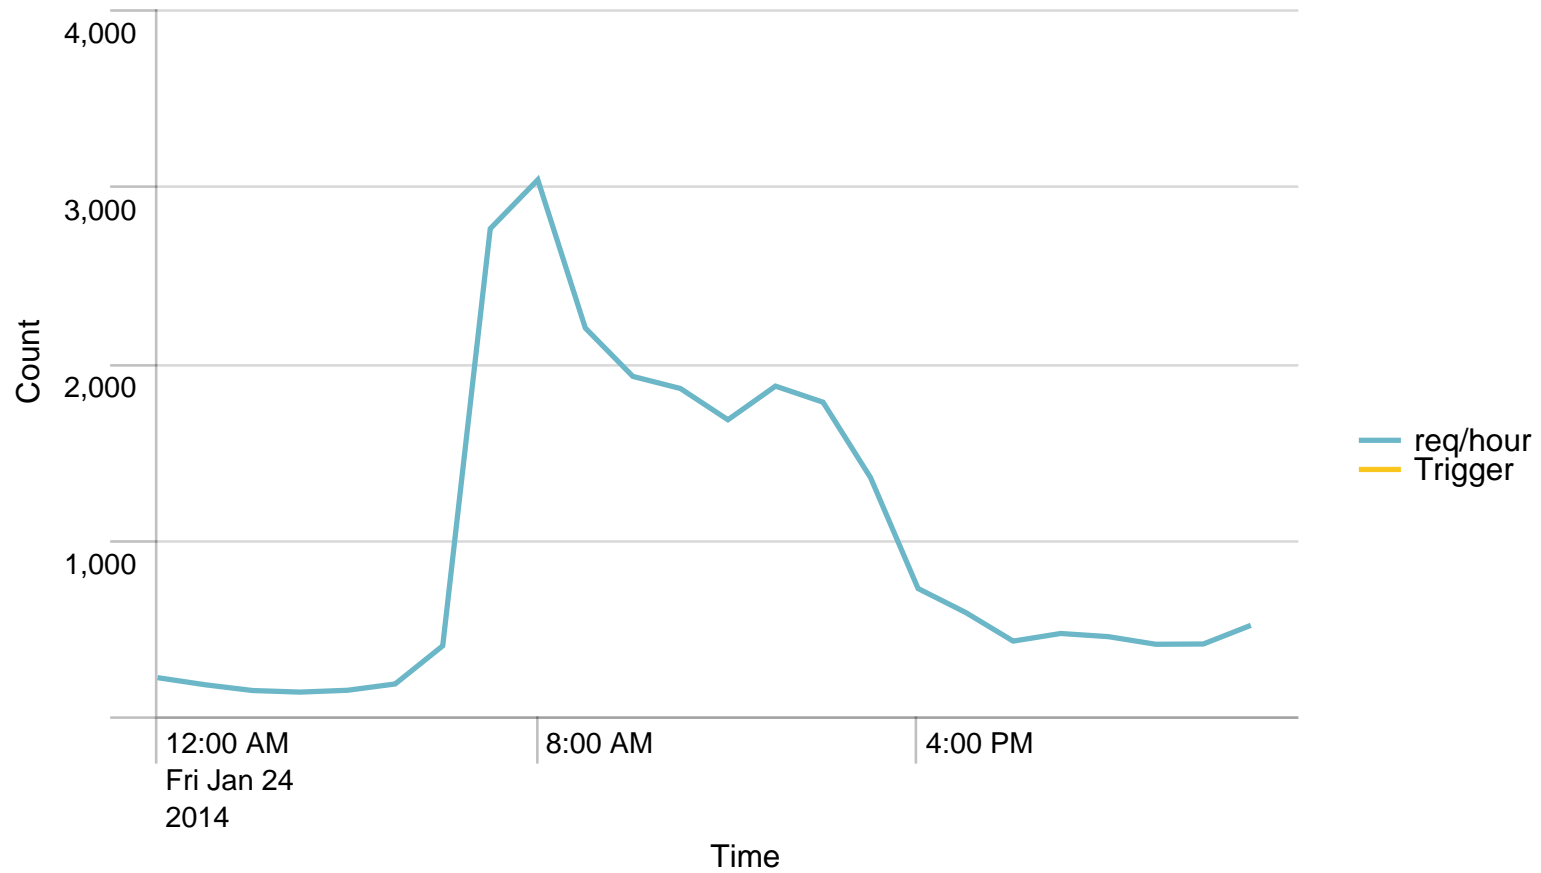

Max Requests / min - 24 hours. Trigger: 864

Alerts - min / last 24 hours

No results found.

Max Requests / last 24 hours. Trigger: 51840

Alerts - hour / last 24 hours

No results found.

Used Heap (MB) / 5 minutes - last 24 hours. Trigger: 90%

	Time	rm-app03.nspnet.dk	rm-app04.nspnet.dk	
1	01/24/2014 00:00:00		97.224299	133.711712
2	01/24/2014 01:00:00		94.511628	116.728261
3	01/24/2014 02:00:00		98.810811	137.666667
4	01/24/2014 03:00:00		123.521739	137.000000
5	01/24/2014 04:00:00		88.360000	116.152778
6	01/24/2014 05:00:00		93.329787	114.393258
7	01/24/2014 06:00:00		101.019900	123.429293
8	01/24/2014 07:00:00		103.036957	130.624819
9	01/24/2014 08:00:00		105.228892	133.451613
10	01/24/2014 09:00:00		107.666058	128.995459
11	01/24/2014 10:00:00		189.594792	140.972973
12	01/24/2014 11:00:00		109.760823	133.323308
13	01/24/2014 12:00:00		109.381406	127.084625
14	01/24/2014 13:00:00		110.243301	130.918717
15	01/24/2014 14:00:00		109.296629	134.850056
16	01/24/2014 15:00:00		111.059084	134.279346
17	01/24/2014 16:00:00		101.349862	126.086111
18	01/24/2014 17:00:00		100.813559	143.436860
19	01/24/2014 18:00:00		114.837209	192.431280
20	01/24/2014 19:00:00		120.346320	115.050633
21	01/24/2014 20:00:00		97.191964	134.641593
22	01/24/2014 21:00:00		104.731707	131.379310
23	01/24/2014 22:00:00		94.524272	139.674877