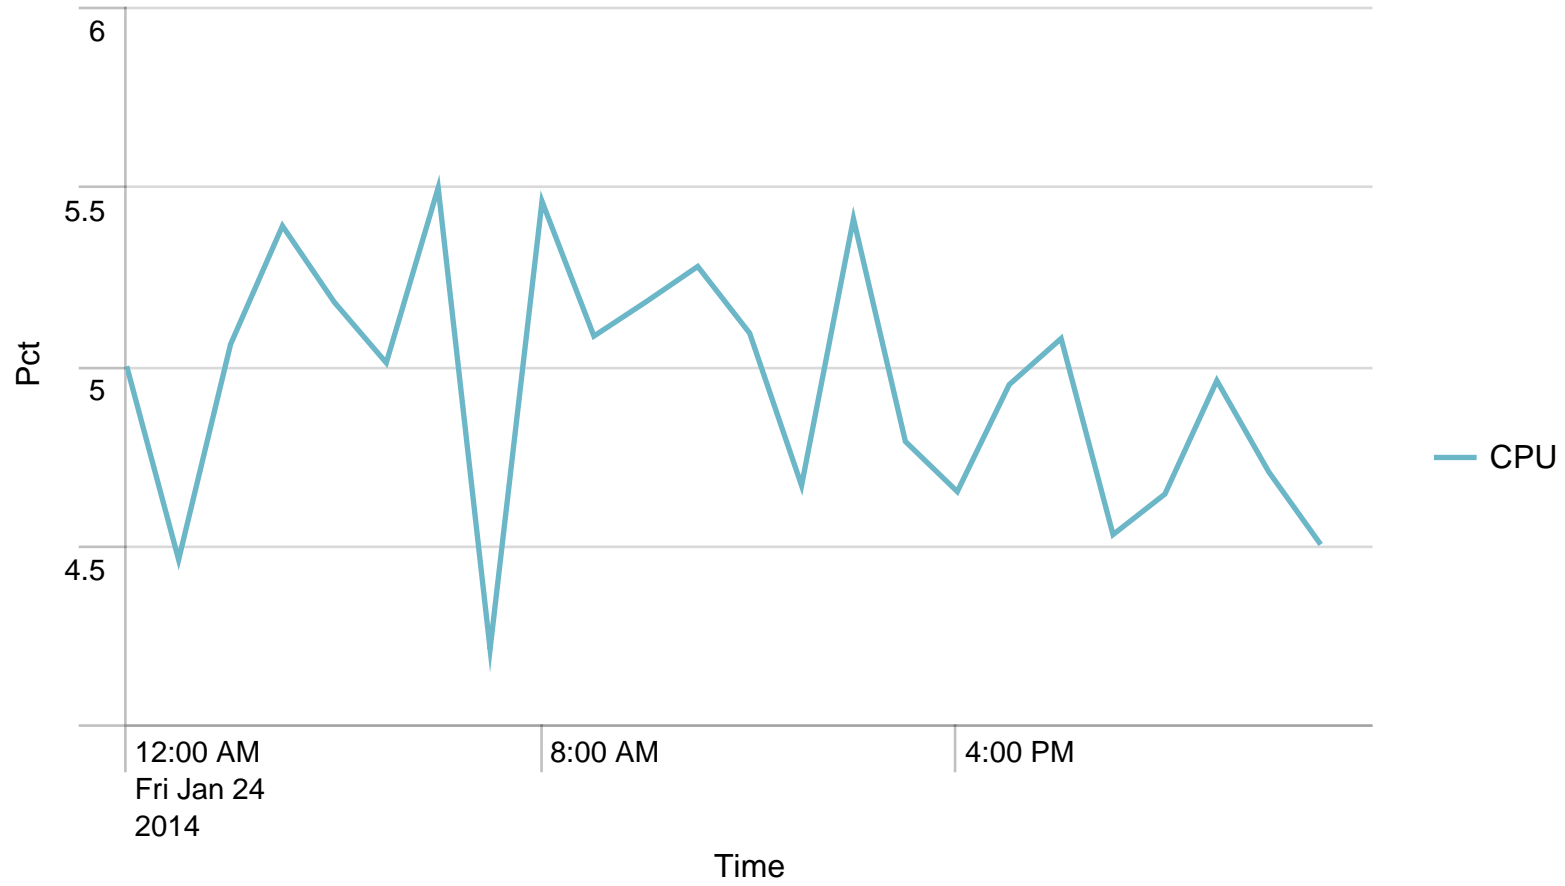

Max Requests / min - 24 hours. Trigger: 864

Alerts - min / last 24 hours

No results found.

Max Requests / last 24 hours. Trigger: 51840

Alerts - hour / last 24 hours

No results found.

Used Heap (MB) / 5 minutes - last 24 hours. Trigger: 90%

No results found.

Alerts - responsetime / last 24 hours

No results found.

Requests/path/hour - 24 hours

No results found.

Avg CPU usage/min - 24 hours

Avg CPU usage/hour - 24 hours

Alerts - CPU usage / last 24 hours

No results found.

Avg responstimes(ms)/host to SOSIGW - 24 hours

No results found.

Requests RemoteService/hour - 24 hours

No results found.

SoapActions/hour to SOSIGW - 24 hours

No results found.