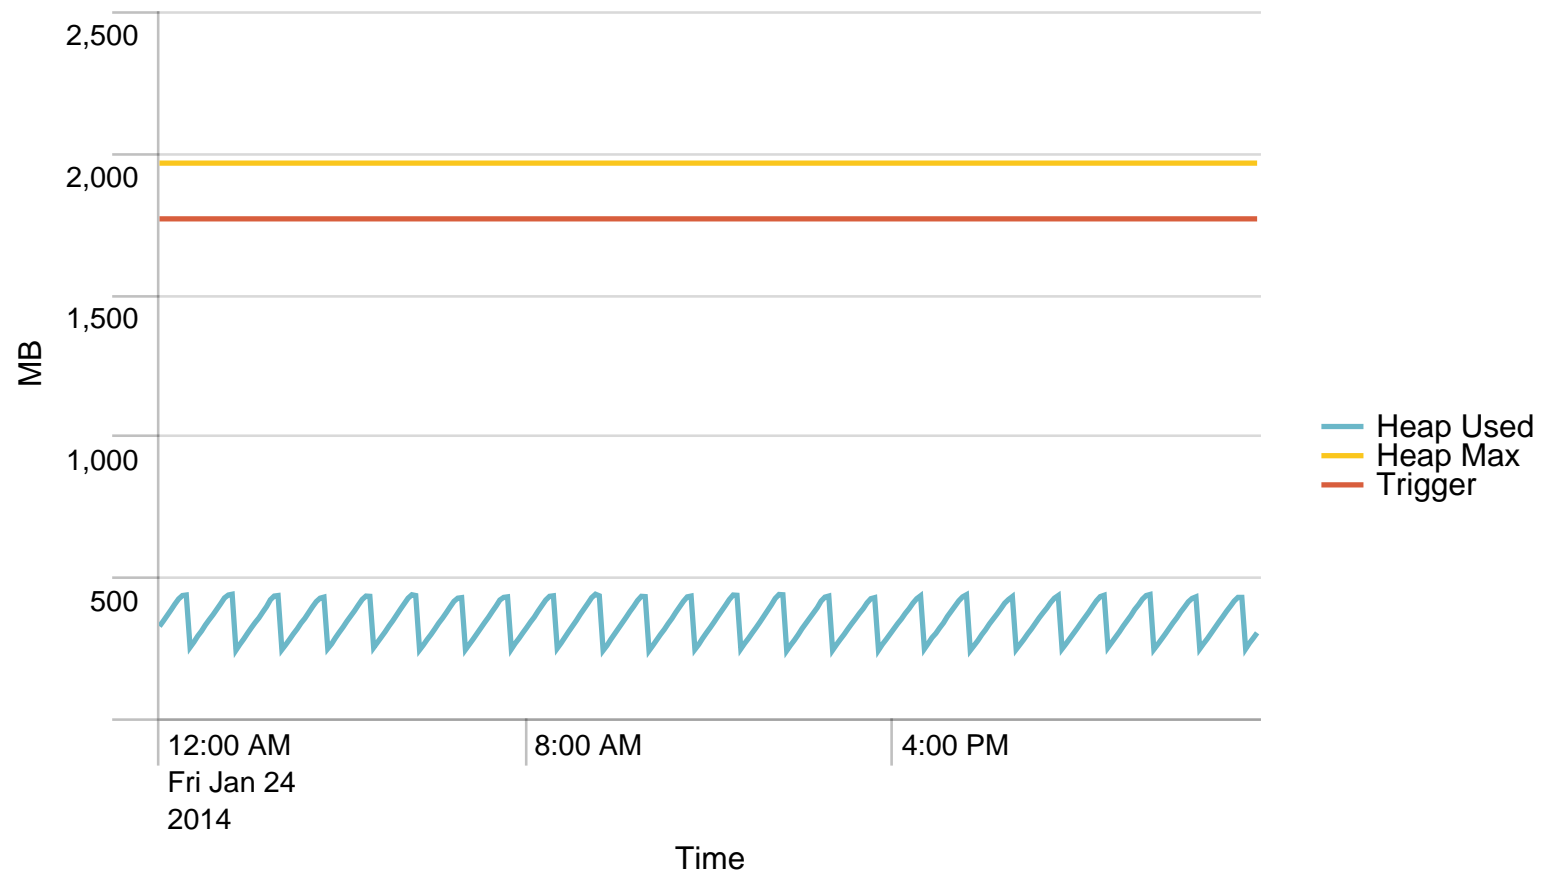

Max Requests / min - 24 hours. Trigger: 864

Alerts - min / last 24 hours

No results found.

Max Requests / last 24 hours. Trigger: 51840

Alerts - hour / last 24 hours

No results found.

Used Heap (MB) / 5 minutes - last 24 hours. Trigger: 90%

Alerts - Memory / last 24 hours

No results found.

Average response time (ms) pr application / 1 minute - past day. Trigger: 5 sec

No results found.

Alerts - responsetime / last 24 hours

No results found.

Average response time (ms) pr application / 1 hour - past day. Trigger: 4 sec