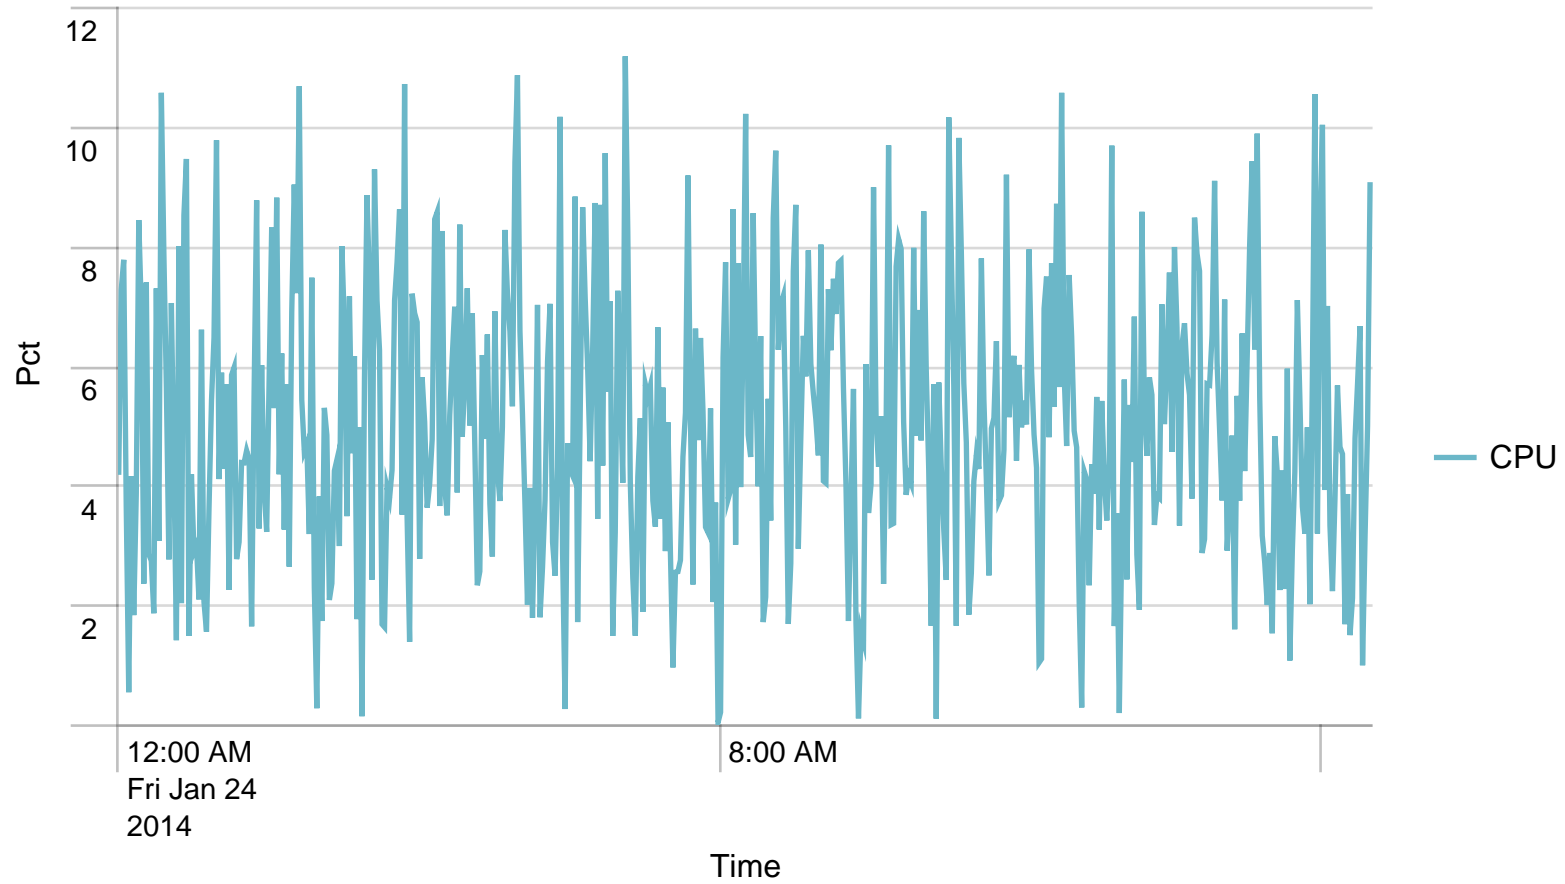

Max Requests / min - 24 hours. Trigger: 864

Alerts - min / last 24 hours

No results found.

Max Requests / last 24 hours. Trigger: 51840

Alerts - hour / last 24 hours

No results found.

Used Heap (MB) / 5 minutes - last 24 hours. Trigger: 90%

No results found.

Alerts - responsetime / last 24 hours

No results found.

Requests/path/hour - 24 hours

No results found.

Avg CPU usage/min - 24 hours

Avg CPU usage/hour - 24 hours

Alerts - CPU usage / last 24 hours

No results found.

Avg responstimes(ms)/host to SOSIGW - 24 hours

No results found.

Requests RemoteService/hour - 24 hours

No results found.

SoapActions/hour to SOSIGW - 24 hours

No results found.