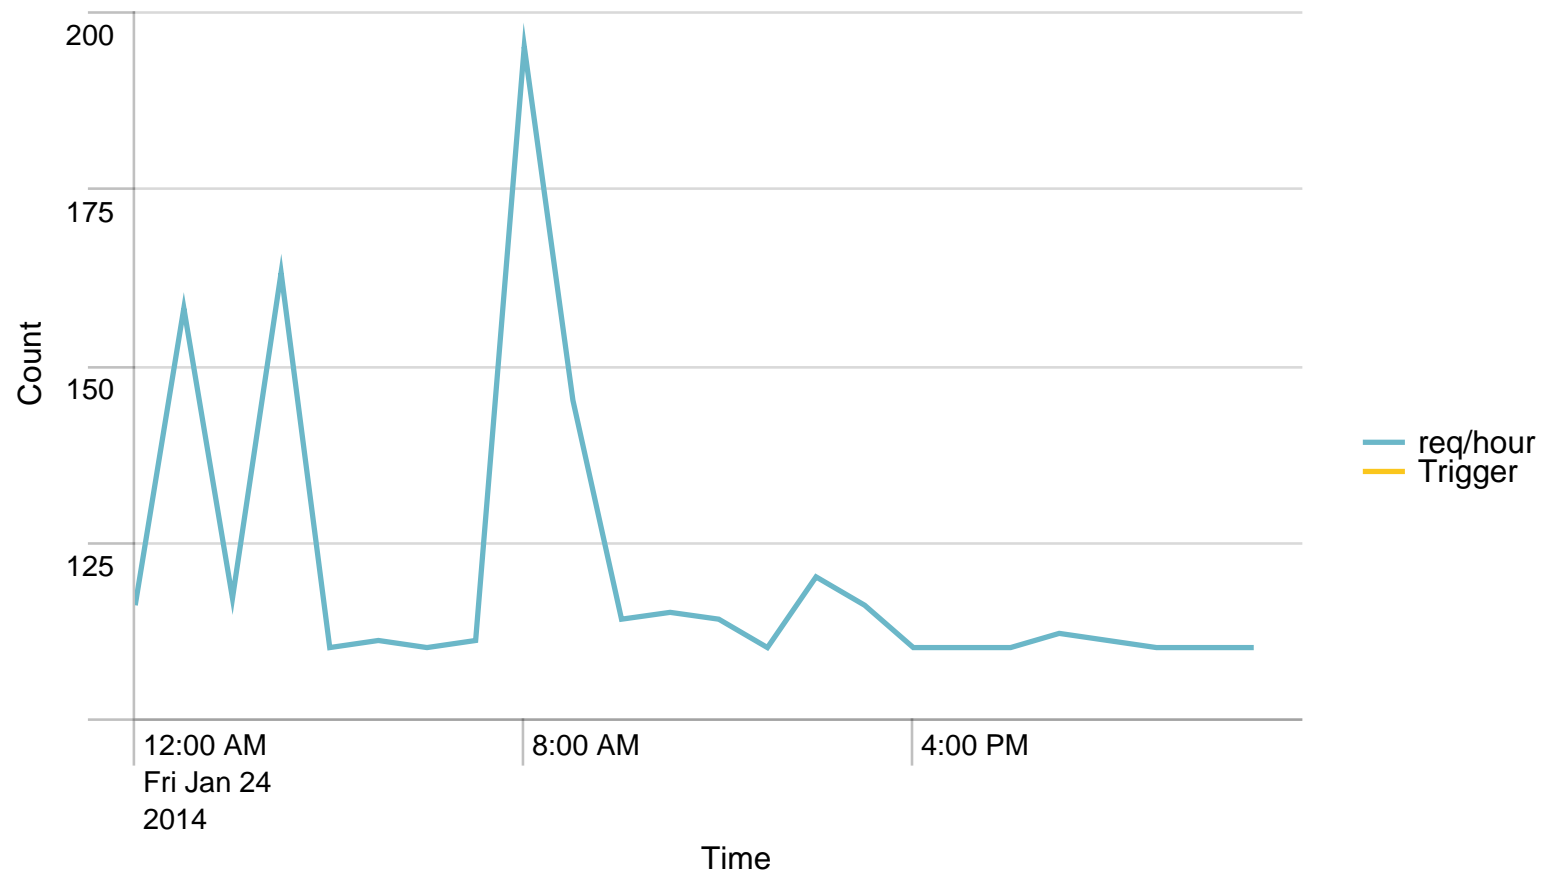

Max Requests / min - 24 hours. Trigger:

Alerts - min / last 24 hours

No results found.

Max Requests / last 24 hours. Trigger:

Alerts - hour / last 24 hours

No results found.

Average response time (ms) pr application / 1 minute - past day. Trigger: 22 sec

Alerts - responsetime / last 24 hours

No results found.

Average response time (ms) pr application / 1 hour - past day. Trigger: 15 sec

Alerts - responsetime / last 24 hours

No results found.

Requests/path/hour - 24 hours