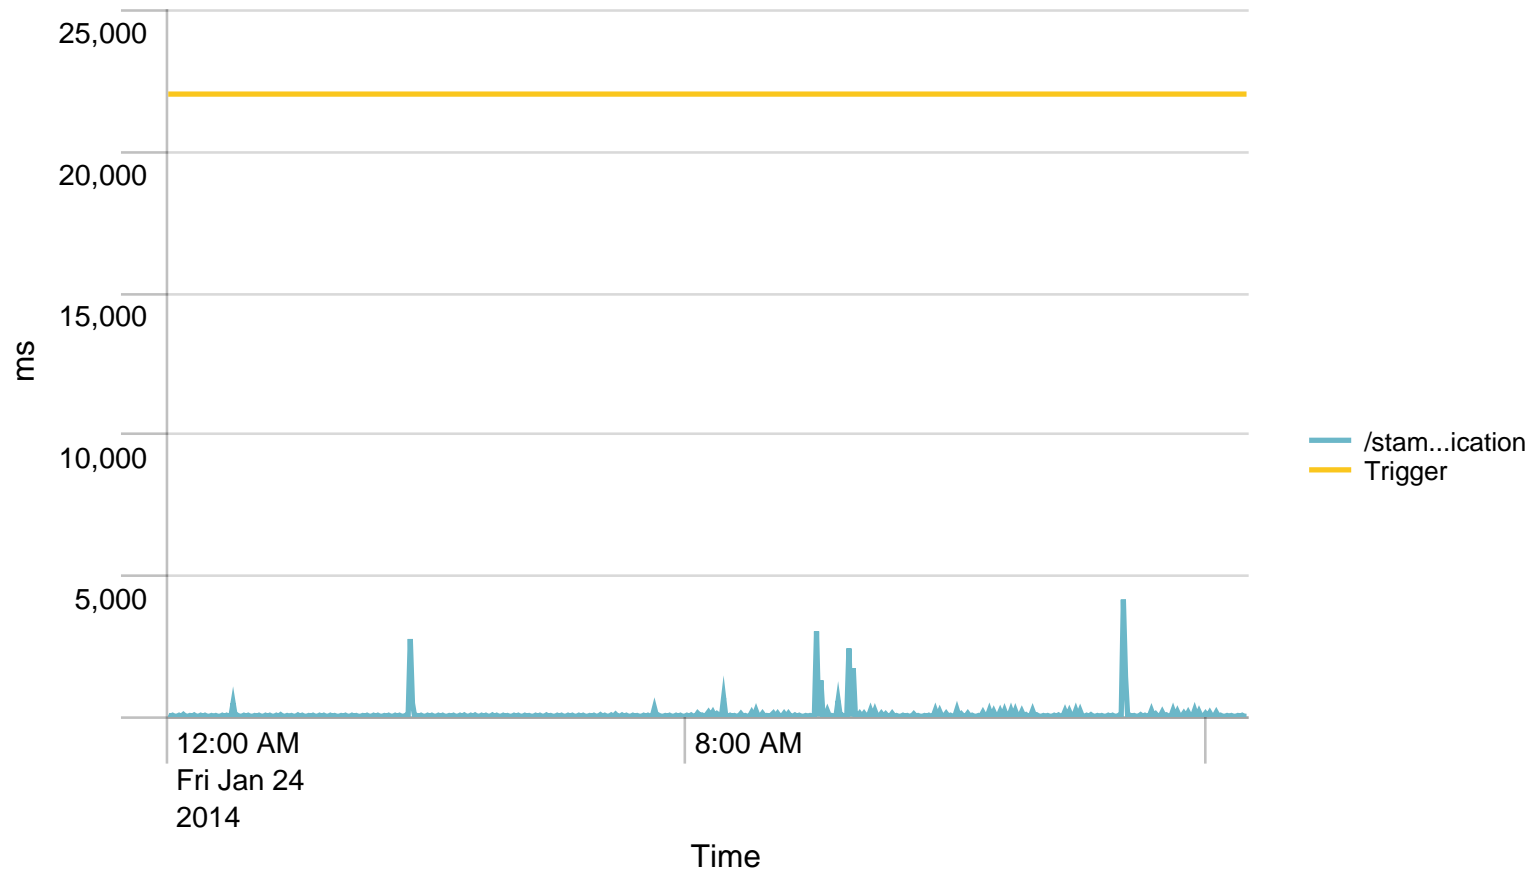

Max Requests / min - 24 hours. Trigger:

Alerts - min / last 24 hours

No results found.

Max Requests / last 24 hours. Trigger:

Alerts - hour / last 24 hours

No results found.

Average response time (ms) pr application / 1 minute - past day. Trigger: 22 sec

Alerts - responsetime / last 24 hours

No results found.

Average response time (ms) pr application / 1 hour - past day. Trigger: 15 sec

Alerts - responsetime / last 24 hours

No results found.

Requests/path/hour - 24 hours