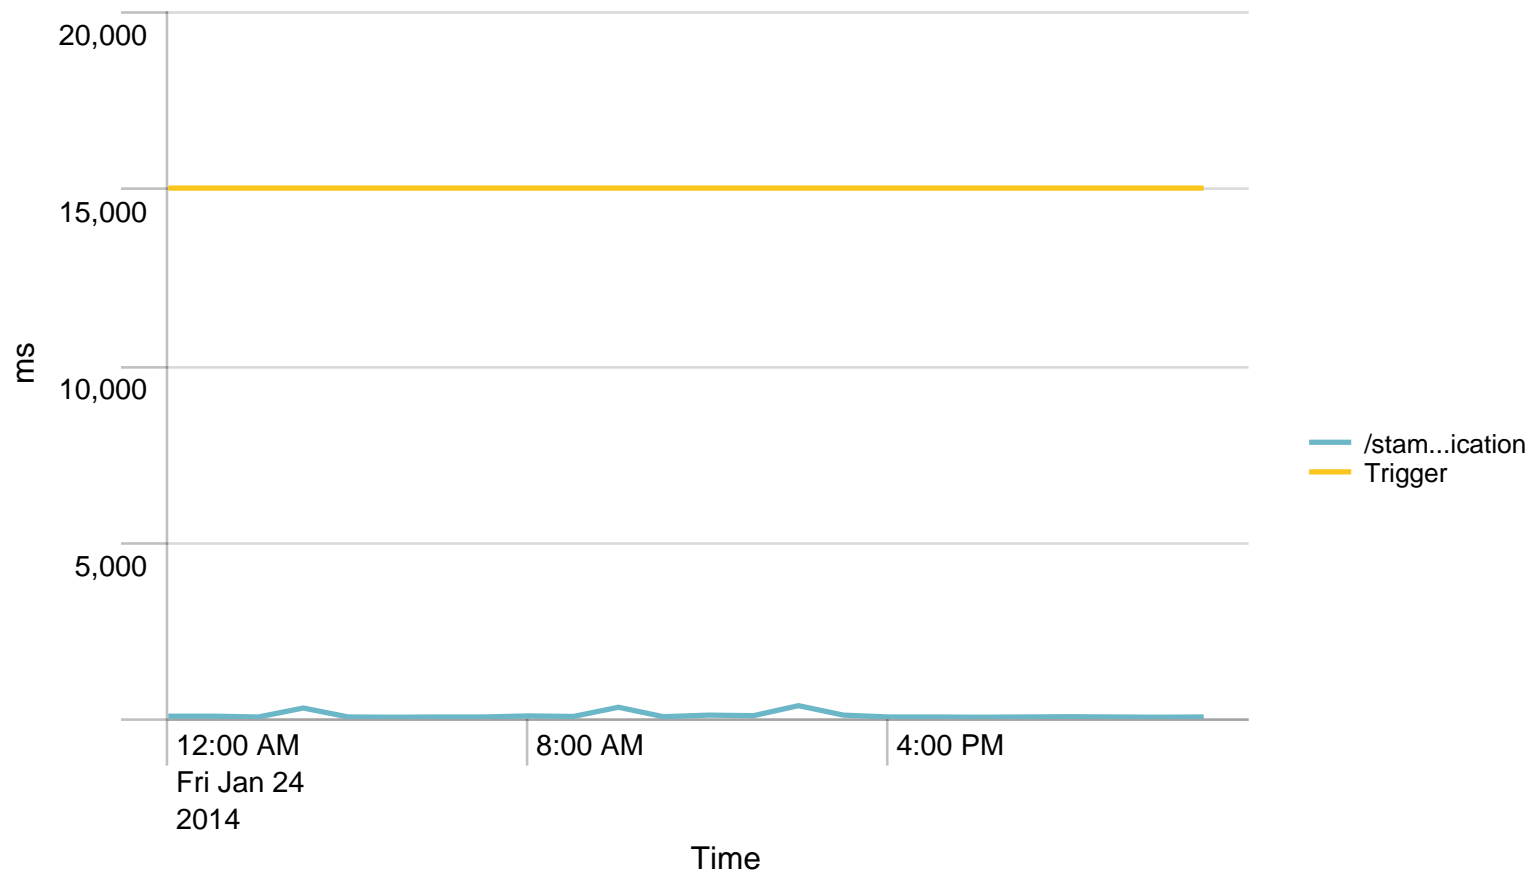

Max Requests / min - 24 hours. Trigger:

Alerts - min / last 24 hours

No results found.

Max Requests / last 24 hours. Trigger:

Alerts - hour / last 24 hours

No results found.

Average response time (ms) pr application / 1 minute - past day. Trigger: 22 sec

Alerts - responsetime / last 24 hours

No results found.

Average response time (ms) pr application / 1 hour - past day. Trigger: 15 sec

Alerts - responsetime / last 24 hours

No results found.

Requests/path/hour - 24 hours