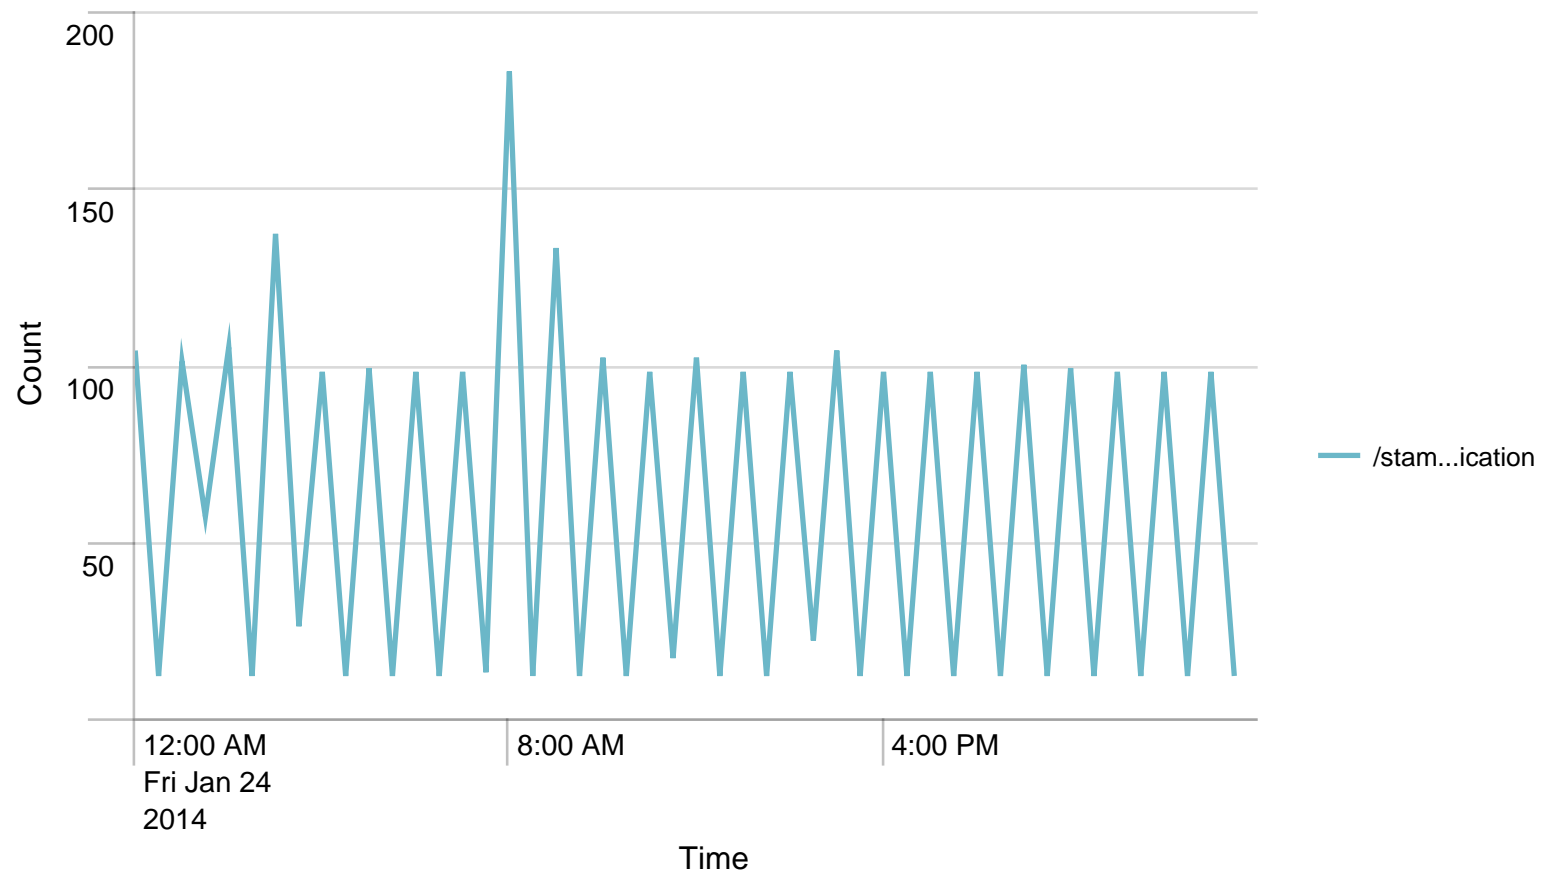

Alerts - responsetime / last 24 hours

No results found.

Average response time (ms) pr application / 1 hour - past day. Trigger: 15 sec

Alerts - responsetime / last 24 hours

No results found.

Requests/path/hour - 24 hours

Avg responstimes(ms)/host - 24 hours

	Time	cnsp-app01.cnsp.netic.dk	cnsp-app02.cnsp.netic.dk	cnsp-app03.cnsp.netic.dk	cnsp-app04.cnsp.netic.dk
1	01/24/2014 00:00:00	100.517241	44.800000	28.655172	65.821429
2	01/24/2014 01:00:00	56.179487	77.179487	43.564103	47.878049
3	01/24/2014 02:00:00	30.600000	47.300000	30.571429	33.344828
4	01/24/2014 03:00:00	291.666667	78.625000	435.166667	337.380952
5	01/24/2014 04:00:00	28.444444	47.275862	29.964286	33.000000
6	01/24/2014 05:00:00	27.827586	40.678571	29.961538	29.035714
7	01/24/2014 06:00:00	29.615385	47.518519	29.896552	32.928571
8	01/24/2014 07:00:00	28.444444	38.766667	28.464286	58.961538
9	01/24/2014 08:00:00	57.448980	74.065217	73.591837	68.470588
10	01/24/2014 09:00:00	41.771429	66.743590	49.000000	41.176471
11	01/24/2014 10:00:00	118.206897	794.827586	256.925926	74.827586
12	01/24/2014 11:00:00	38.366667	50.750000	45.653846	40.806452
13	01/24/2014 12:00:00	77.259259	134.571429	80.866667	69.241379
14	01/24/2014 13:00:00	54.321429	104.153846	40.777778	95.206897
15	01/24/2014 14:00:00	184.687500	245.750000	348.566667	699.884615
16	01/24/2014 15:00:00	169.866667	74.413793	40.821429	77.448276
17	01/24/2014 16:00:00	27.576923	64.259259	34.758621	34.071429
18	01/24/2014 17:00:00	39.586207	41.285714	28.500000	33.703704
19	01/24/2014 18:00:00	27.153846	39.407407	30.896552	31.892857
20	01/24/2014 19:00:00	28.222222	43.535714	28.931034	33.142857
21	01/24/2014 20:00:00	66.892857	41.931034	33.035714	29.615385
22	01/24/2014 21:00:00	28.428571	53.000000	30.111111	33.965517
23	01/24/2014 22:00:00	28.481481	41.827586	28.142857	27.653846
24	01/24/2014 23:00:00	27.964286	46.884615	32.703704	34.344828