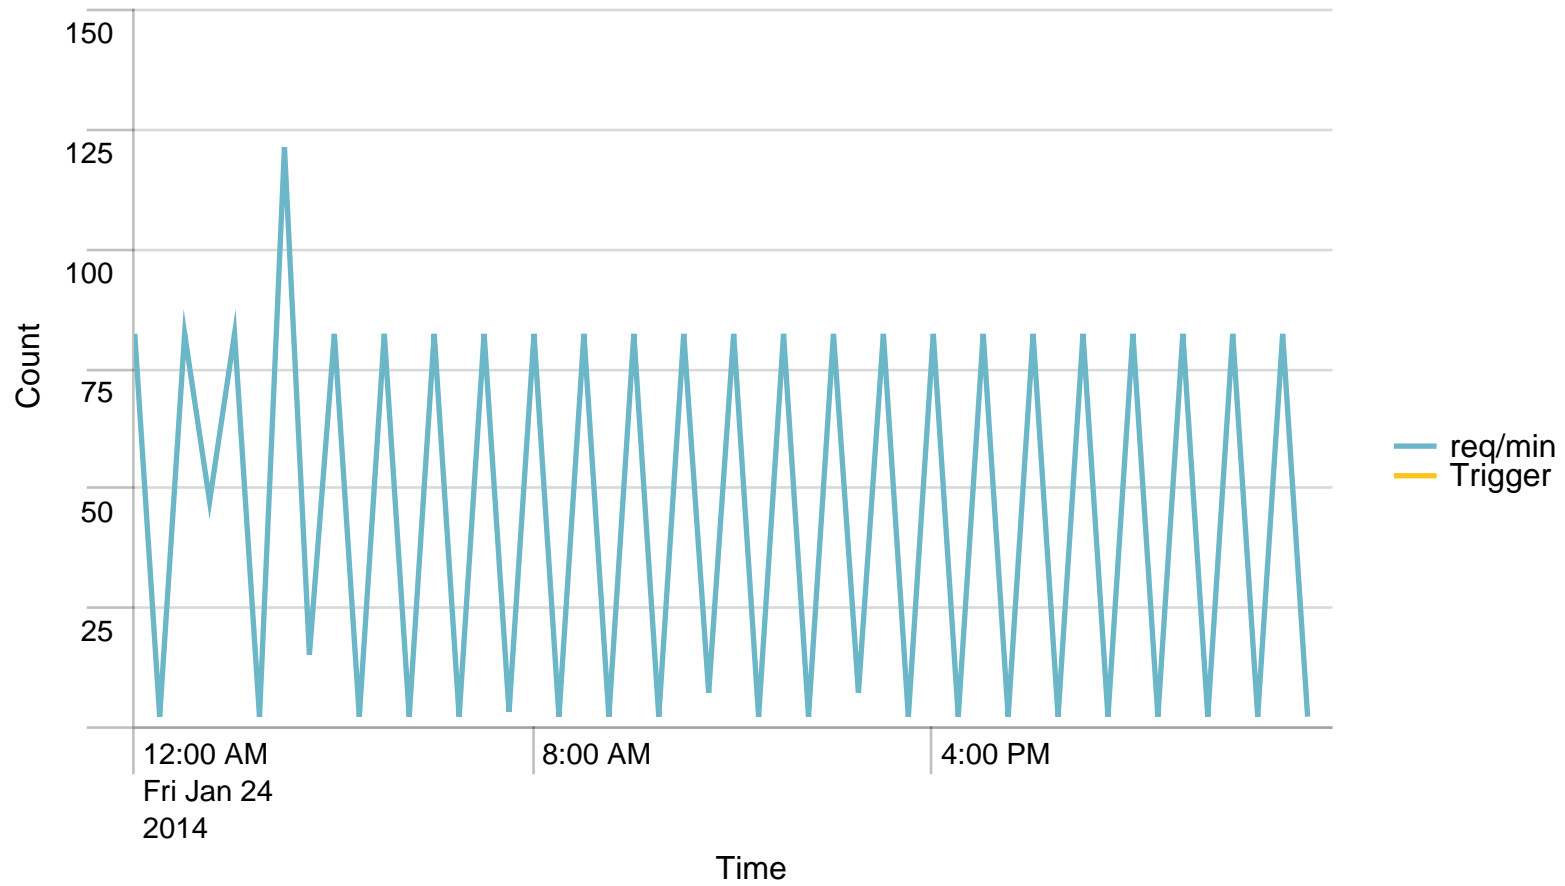

Max Requests / min - 24 hours. Trigger:

Alerts - min / last 24 hours

No results found.

Max Requests / last 24 hours. Trigger:

Alerts - hour / last 24 hours

No results found.

Average response time (ms) pr application / 1 minute - past day. Trigger: 22 sec

Alerts - responsetime / last 24 hours

No results found.

Average response time (ms) pr application / 1 hour - past day. Trigger: 15 sec

Alerts - responsetime / last 24 hours

No results found.

Requests/path/hour - 24 hours