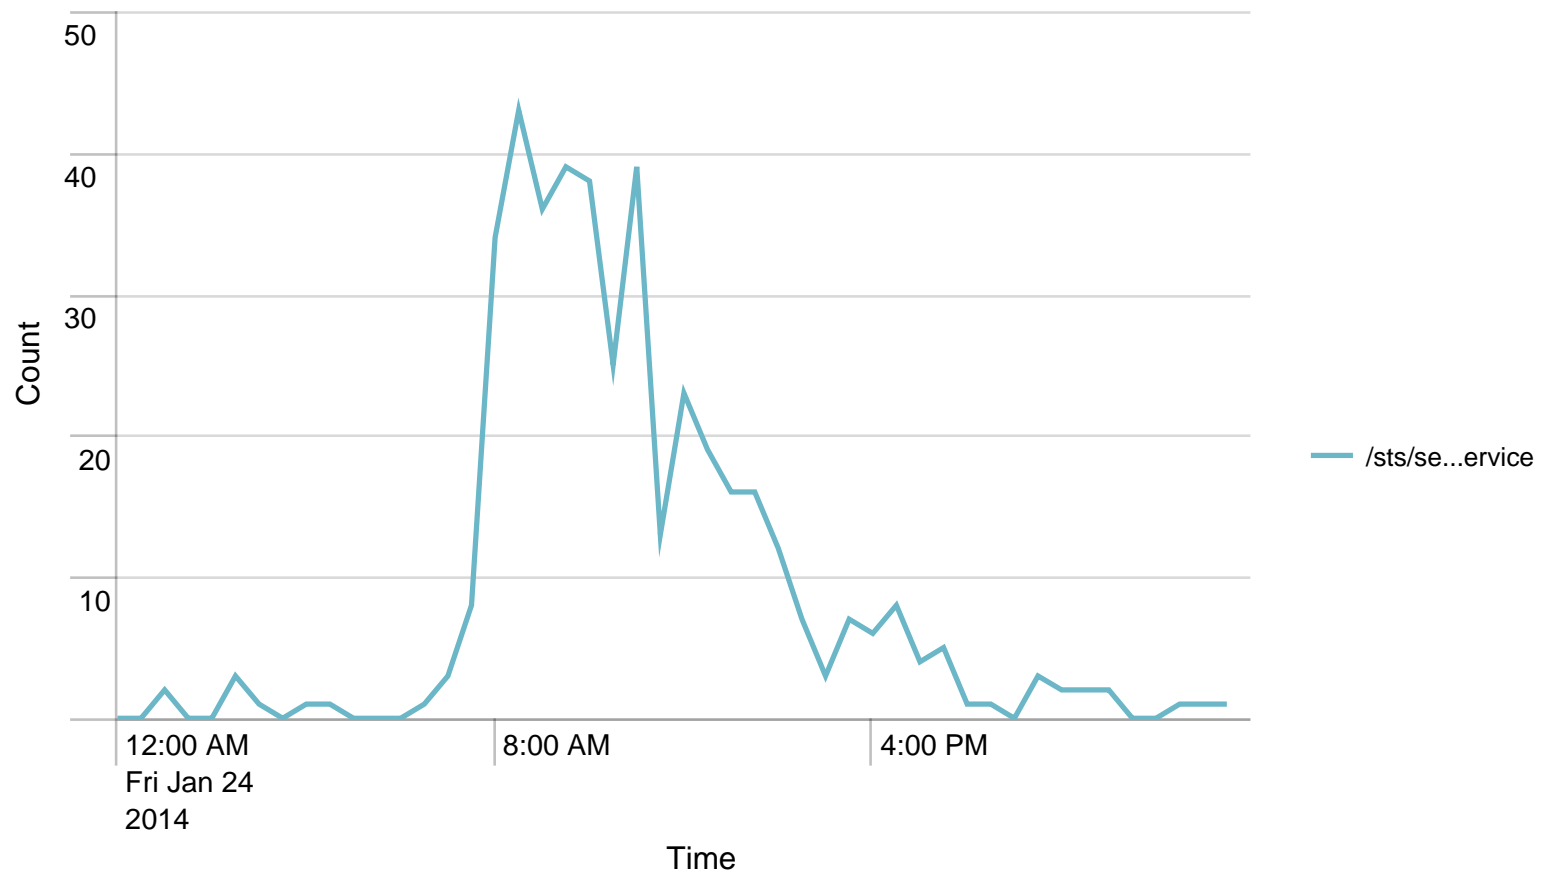

Max Requests / min - 24 hours. Trigger: 864

Alerts - min / last 24 hours

No results found.

Max Requests / last 24 hours. Trigger: 51840

Alerts - hour / last 24 hours

No results found.

Used Heap (MB) / 5 minutes - last 24 hours. Trigger: 90%

Alerts - Memory / last 24 hours

No results found.

Average response time (ms) pr application / 1 minute - past day. Trigger: 5 sec

Alerts - responsetime / last 24 hours

No results found.

Average response time (ms) pr application / 1 hour - past day. Trigger: 4 sec

Alerts - responsetime / last 24 hours

No results found.

Requests/path/hour - 24 hours

Avg CPU usage/min - 24 hours

Avg CPU usage/hour - 24 hours

Alerts - CPU usage / last 24 hours

No results found.

Avg responstimes(ms)/host to STS - 24 hours

| | Time | rs-app03.nspnet.dk | rs-app04.nspnet.dk |
|----|---------------------|--------------------|--------------------|
| 1 | 01/24/2014 00:00:00 | | |
| 2 | 01/24/2014 01:00:00 | | 2066.000000 |
| 3 | 01/24/2014 02:00:00 | | 1316.500000 |
| 4 | 01/24/2014 03:00:00 | | |
| 5 | 01/24/2014 04:00:00 | | 1602.000000 |
| 6 | 01/24/2014 05:00:00 | | |
| 7 | 01/24/2014 06:00:00 | | 1655.000000 |
| 8 | 01/24/2014 07:00:00 | | 1468.333333 |
| 9 | 01/24/2014 08:00:00 | | 401.538462 |
| 10 | 01/24/2014 09:00:00 | | 416.200000 |
| 11 | 01/24/2014 10:00:00 | | 432.766667 |
| 12 | 01/24/2014 11:00:00 | | 539.041667 |
| 13 | 01/24/2014 12:00:00 | | 603.444444 |
| 14 | 01/24/2014 13:00:00 | | 721.375000 |
| 15 | 01/24/2014 14:00:00 | | 1101.500000 |
| 16 | 01/24/2014 15:00:00 | | 102.500000 |
| 17 | 01/24/2014 16:00:00 | | 623.000000 |
| 18 | 01/24/2014 17:00:00 | | 1066.750000 |
| 19 | 01/24/2014 18:00:00 | | 967.000000 |
| 20 | 01/24/2014 19:00:00 | | 89.000000 |
| 21 | 01/24/2014 20:00:00 | | 2094.000000 |
| 22 | 01/24/2014 21:00:00 | | 95.000000 |
| 23 | 01/24/2014 22:00:00 | | 2252.000000 |