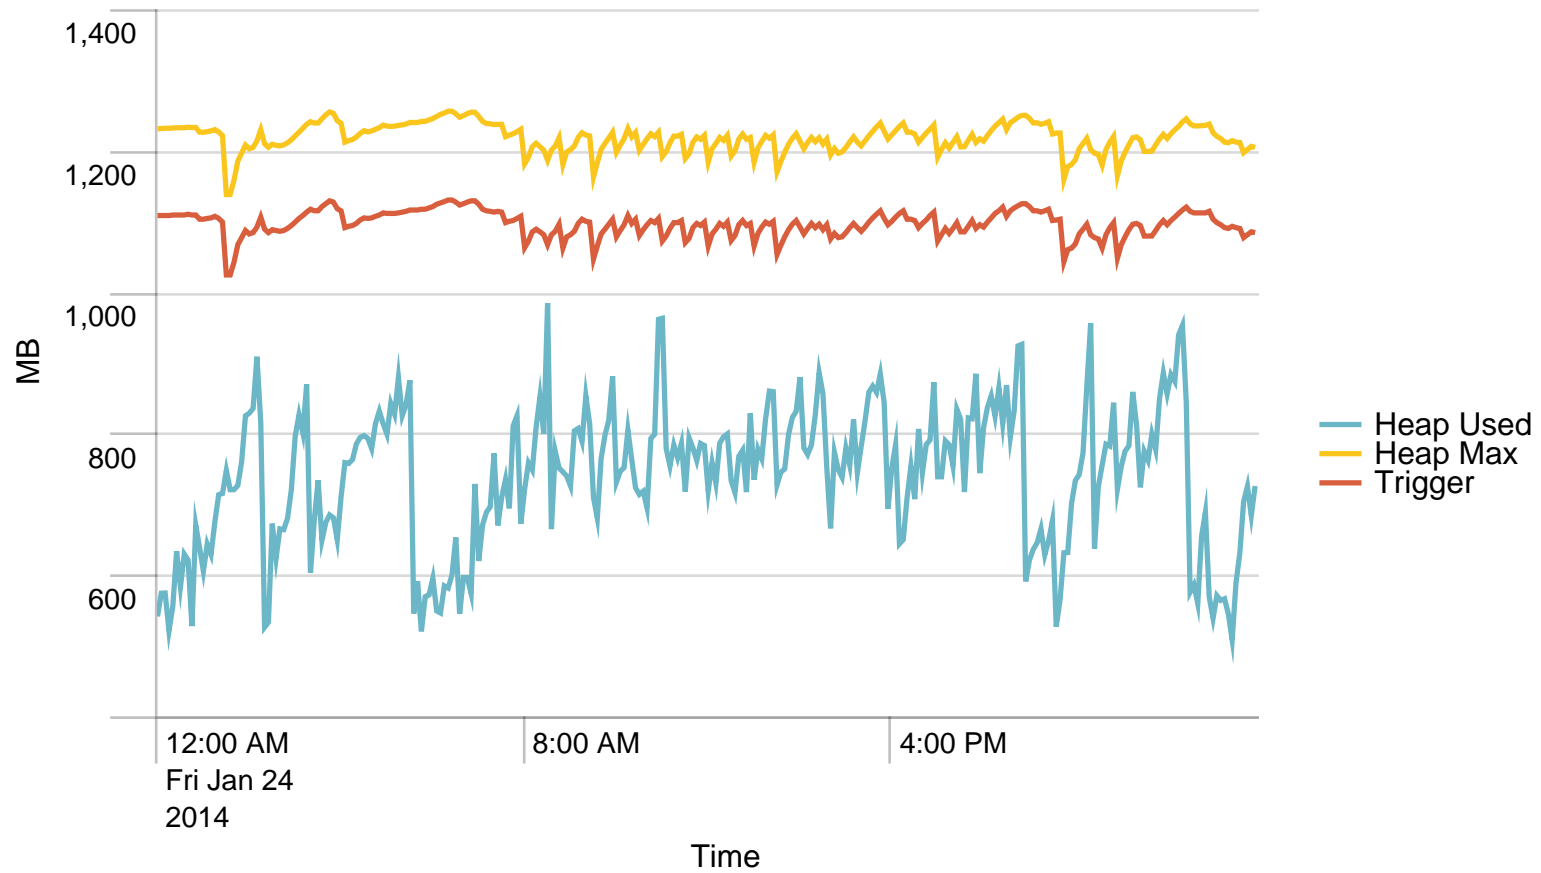

Max Requests / min - 24 hours. Trigger: 864

Alerts - min / last 24 hours

No results found.

Max Requests / last 24 hours. Trigger: 51840

Alerts - hour / last 24 hours

No results found.

Used Heap (MB) / 5 minutes - last 24 hours. Trigger: 90%

Alerts - Memory / last 24 hours

No results found.

Average response time (ms) pr application / 1 minute - past day. Trigger: 5 sec

Alerts - responsetime / last 24 hours

No results found.

Average response time (ms) pr application / 1 hour - past day. Trigger: 4 sec

Alerts - responsetime / last 24 hours

No results found.

Requests/path/hour - 24 hours

Avg CPU usage/min - 24 hours

Avg CPU usage/hour - 24 hours

Alerts - CPU usage / last 24 hours

No results found.

Avg responstimes(ms)/host to STS - 24 hours

| | Time | rs-app03.nspnet.dk | rs-app04.nspnet.dk |
|----|---------------------|--------------------|--------------------|
| 1 | 01/24/2014 00:00:00 | | |
| 2 | 01/24/2014 01:00:00 | | 2066.000000 |
| 3 | 01/24/2014 02:00:00 | | 1316.500000 |
| 4 | 01/24/2014 03:00:00 | | |
| 5 | 01/24/2014 04:00:00 | | 1602.000000 |
| 6 | 01/24/2014 05:00:00 | | |
| 7 | 01/24/2014 06:00:00 | | 1655.000000 |
| 8 | 01/24/2014 07:00:00 | | 1468.333333 |
| 9 | 01/24/2014 08:00:00 | | 401.538462 |
| 10 | 01/24/2014 09:00:00 | | 416.200000 |
| 11 | 01/24/2014 10:00:00 | | 432.766667 |
| 12 | 01/24/2014 11:00:00 | | 539.041667 |
| 13 | 01/24/2014 12:00:00 | | 603.444444 |
| 14 | 01/24/2014 13:00:00 | | 721.375000 |
| 15 | 01/24/2014 14:00:00 | | 1101.500000 |
| 16 | 01/24/2014 15:00:00 | | 102.500000 |
| 17 | 01/24/2014 16:00:00 | | 623.000000 |
| 18 | 01/24/2014 17:00:00 | | 1066.750000 |
| 19 | 01/24/2014 18:00:00 | | 967.000000 |
| 20 | 01/24/2014 19:00:00 | | 89.000000 |
| 21 | 01/24/2014 20:00:00 | | 2094.000000 |
| 22 | 01/24/2014 21:00:00 | | 95.000000 |
| 23 | 01/24/2014 22:00:00 | | 2252.000000 |