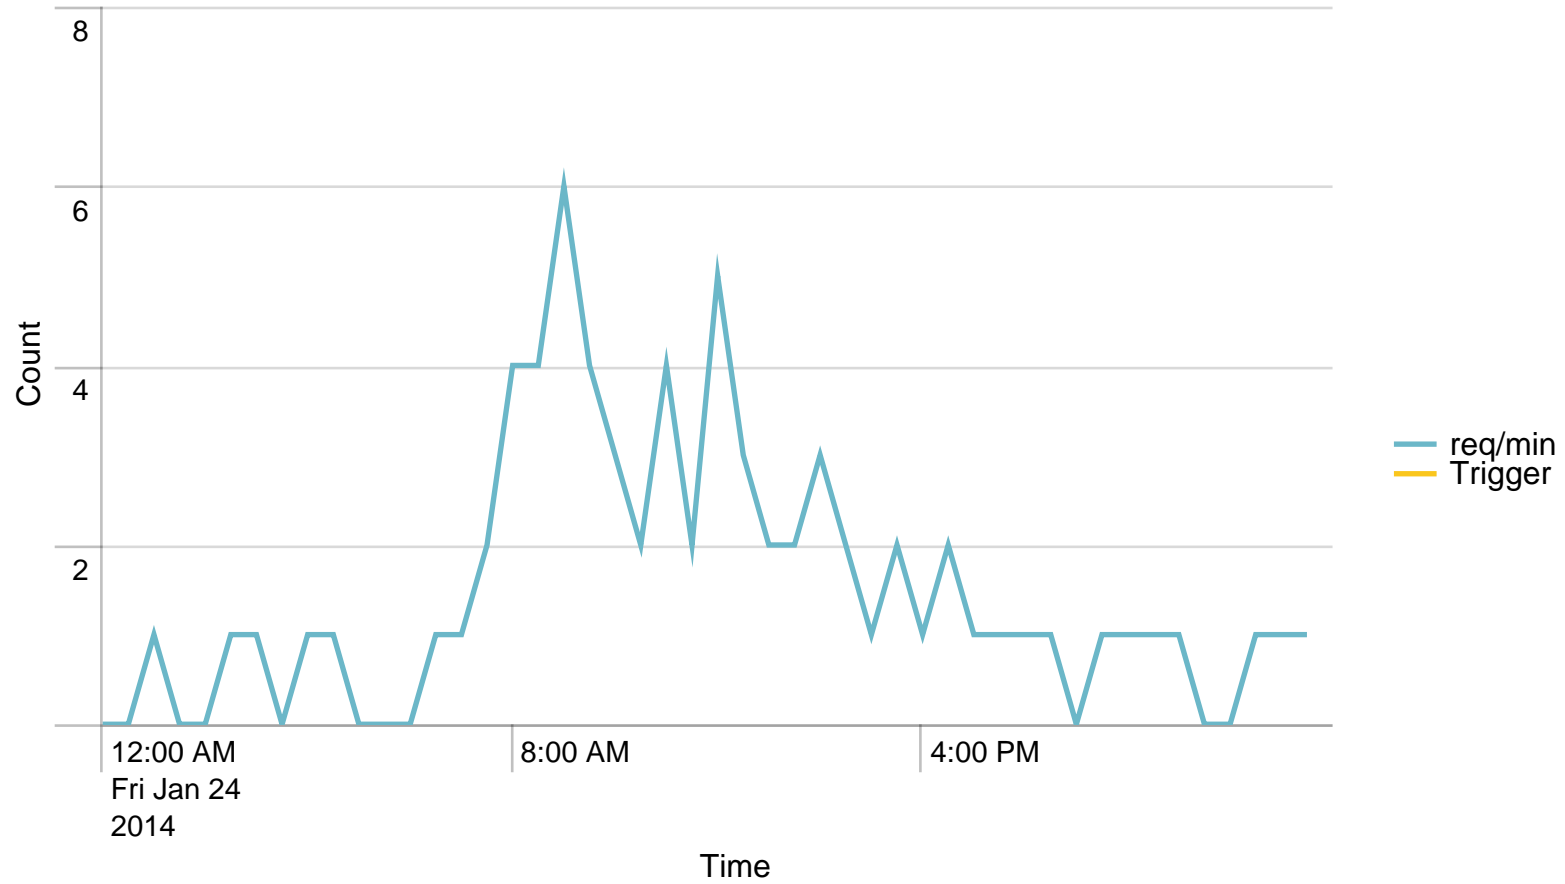

Max Requests / min - 24 hours. Trigger: 864

Alerts - min / last 24 hours

No results found.

Max Requests / last 24 hours. Trigger: 51840

Alerts - hour / last 24 hours

No results found.

Used Heap (MB) / 5 minutes - last 24 hours. Trigger: 90%

Alerts - Memory / last 24 hours

No results found.

Average response time (ms) pr application / 1 minute - past day. Trigger: 5 sec

Alerts - responsetime / last 24 hours

No results found.

Average response time (ms) pr application / 1 hour - past day. Trigger: 4 sec

Alerts - responsetime / last 24 hours

No results found.

Requests/path/hour - 24 hours

Avg CPU usage/min - 24 hours

Avg CPU usage/hour - 24 hours

Alerts - CPU usage / last 24 hours

No results found.

Avg responstimes(ms)/host to STS - 24 hours

| | Time | rs-app03.nspnet.dk | rs-app04.nspnet.dk |
|----|---------------------|--------------------|--------------------|
| 1 | 01/24/2014 00:00:00 | | |
| 2 | 01/24/2014 01:00:00 | | 2066.000000 |
| 3 | 01/24/2014 02:00:00 | | 1316.500000 |
| 4 | 01/24/2014 03:00:00 | | |
| 5 | 01/24/2014 04:00:00 | | 1602.000000 |
| 6 | 01/24/2014 05:00:00 | | |
| 7 | 01/24/2014 06:00:00 | | 1655.000000 |
| 8 | 01/24/2014 07:00:00 | | 1468.333333 |
| 9 | 01/24/2014 08:00:00 | | 401.538462 |
| 10 | 01/24/2014 09:00:00 | | 416.200000 |
| 11 | 01/24/2014 10:00:00 | | 432.766667 |
| 12 | 01/24/2014 11:00:00 | | 539.041667 |
| 13 | 01/24/2014 12:00:00 | | 603.444444 |
| 14 | 01/24/2014 13:00:00 | | 721.375000 |
| 15 | 01/24/2014 14:00:00 | | 1101.500000 |
| 16 | 01/24/2014 15:00:00 | | 102.500000 |
| 17 | 01/24/2014 16:00:00 | | 623.000000 |
| 18 | 01/24/2014 17:00:00 | | 1066.750000 |
| 19 | 01/24/2014 18:00:00 | | 967.000000 |
| 20 | 01/24/2014 19:00:00 | | 89.000000 |
| 21 | 01/24/2014 20:00:00 | | 2094.000000 |
| 22 | 01/24/2014 21:00:00 | | 95.000000 |
| 23 | 01/24/2014 22:00:00 | | 2252.000000 |