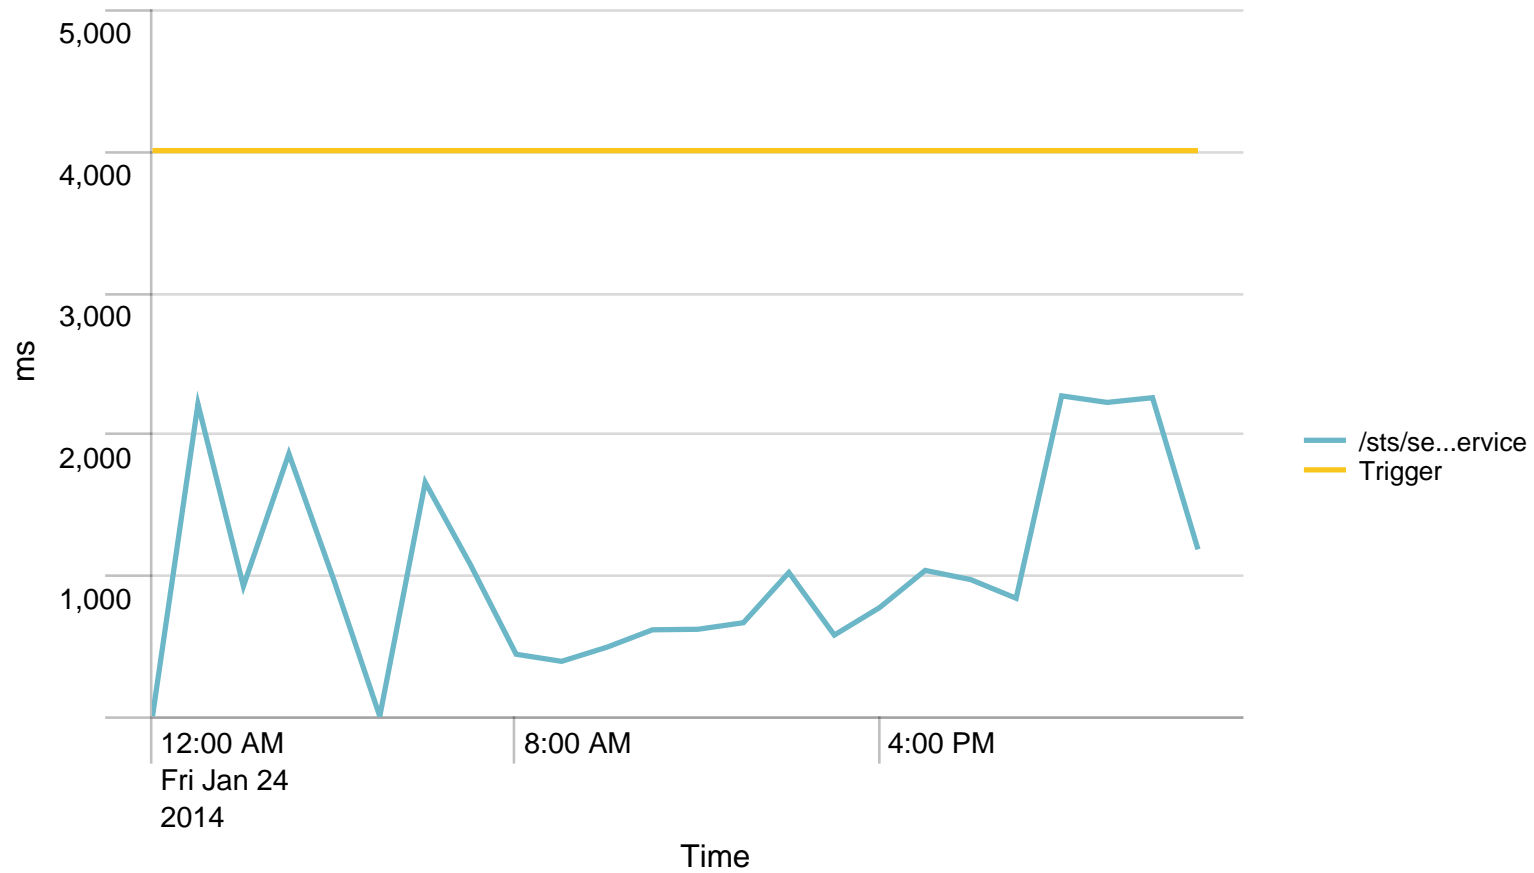

Max Requests / min - 24 hours. Trigger: 864

Alerts - min / last 24 hours

No results found.

Max Requests / last 24 hours. Trigger: 51840

Alerts - hour / last 24 hours

No results found.

Used Heap (MB) / 5 minutes - last 24 hours. Trigger: 90%

Alerts - Memory / last 24 hours

No results found.

Average response time (ms) pr application / 1 minute - past day. Trigger: 5 sec

Alerts - responsetime / last 24 hours

No results found.

Average response time (ms) pr application / 1 hour - past day. Trigger: 4 sec

Alerts - responsetime / last 24 hours

No results found.

Requests/path/hour - 24 hours

Avg CPU usage/min - 24 hours

Avg CPU usage/hour - 24 hours

Alerts - CPU usage / last 24 hours

No results found.

Avg responstimes(ms)/host to STS - 24 hours

| | Time | rs-app03.nspnet.dk | rs-app04.nspnet.dk |
|----|---------------------|--------------------|--------------------|
| 1 | 01/24/2014 00:00:00 | | |
| 2 | 01/24/2014 01:00:00 | | 2066.000000 |
| 3 | 01/24/2014 02:00:00 | | 1316.500000 |
| 4 | 01/24/2014 03:00:00 | | |
| 5 | 01/24/2014 04:00:00 | | 1602.000000 |
| 6 | 01/24/2014 05:00:00 | | |
| 7 | 01/24/2014 06:00:00 | | 1655.000000 |
| 8 | 01/24/2014 07:00:00 | | 1468.333333 |
| 9 | 01/24/2014 08:00:00 | | 401.538462 |
| 10 | 01/24/2014 09:00:00 | | 416.200000 |
| 11 | 01/24/2014 10:00:00 | | 432.766667 |
| 12 | 01/24/2014 11:00:00 | | 539.041667 |
| 13 | 01/24/2014 12:00:00 | | 603.444444 |
| 14 | 01/24/2014 13:00:00 | | 721.375000 |
| 15 | 01/24/2014 14:00:00 | | 1101.500000 |
| 16 | 01/24/2014 15:00:00 | | 102.500000 |
| 17 | 01/24/2014 16:00:00 | | 623.000000 |
| 18 | 01/24/2014 17:00:00 | | 1066.750000 |
| 19 | 01/24/2014 18:00:00 | | 967.000000 |
| 20 | 01/24/2014 19:00:00 | | 89.000000 |
| 21 | 01/24/2014 20:00:00 | | 2094.000000 |
| 22 | 01/24/2014 21:00:00 | | 95.000000 |
| 23 | 01/24/2014 22:00:00 | | 2252.000000 |