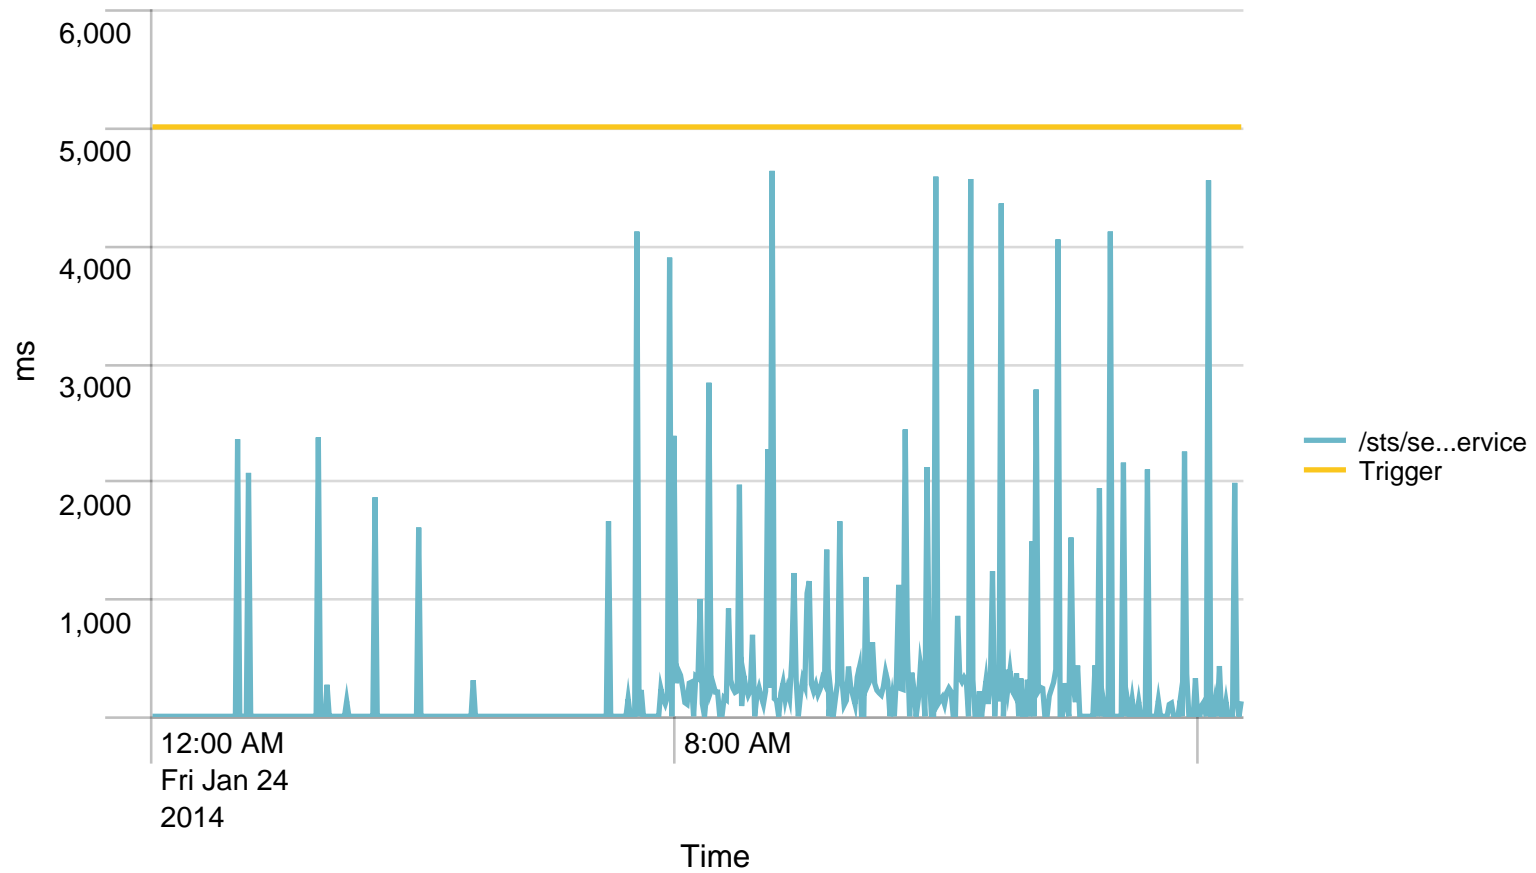

Max Requests / min - 24 hours. Trigger: 864

Alerts - min / last 24 hours

No results found.

Max Requests / last 24 hours. Trigger: 51840

Alerts - hour / last 24 hours

No results found.

Used Heap (MB) / 5 minutes - last 24 hours. Trigger: 90%

Alerts - Memory / last 24 hours

No results found.

Average response time (ms) pr application / 1 minute - past day. Trigger: 5 sec

Alerts - responsetime / last 24 hours

No results found.

Average response time (ms) pr application / 1 hour - past day. Trigger: 4 sec

Alerts - responsetime / last 24 hours

No results found.

Requests/path/hour - 24 hours

Avg CPU usage/min - 24 hours

Avg CPU usage/hour - 24 hours

Alerts - CPU usage / last 24 hours

No results found.

Avg responstimes(ms)/host to STS - 24 hours

| | Time | rs-app03.nspnet.dk | rs-app04.nspnet.dk |
|----|---------------------|--------------------|--------------------|
| 1 | 01/24/2014 00:00:00 | | |
| 2 | 01/24/2014 01:00:00 | | 2066.000000 |
| 3 | 01/24/2014 02:00:00 | | 1316.500000 |
| 4 | 01/24/2014 03:00:00 | | |
| 5 | 01/24/2014 04:00:00 | | 1602.000000 |
| 6 | 01/24/2014 05:00:00 | | |
| 7 | 01/24/2014 06:00:00 | | 1655.000000 |
| 8 | 01/24/2014 07:00:00 | | 1468.333333 |
| 9 | 01/24/2014 08:00:00 | | 401.538462 |
| 10 | 01/24/2014 09:00:00 | | 416.200000 |
| 11 | 01/24/2014 10:00:00 | | 432.766667 |
| 12 | 01/24/2014 11:00:00 | | 539.041667 |
| 13 | 01/24/2014 12:00:00 | | 603.444444 |
| 14 | 01/24/2014 13:00:00 | | 721.375000 |
| 15 | 01/24/2014 14:00:00 | | 1101.500000 |
| 16 | 01/24/2014 15:00:00 | | 102.500000 |
| 17 | 01/24/2014 16:00:00 | | 623.000000 |
| 18 | 01/24/2014 17:00:00 | | 1066.750000 |
| 19 | 01/24/2014 18:00:00 | | 967.000000 |
| 20 | 01/24/2014 19:00:00 | | 89.000000 |
| 21 | 01/24/2014 20:00:00 | | 2094.000000 |
| 22 | 01/24/2014 21:00:00 | | 95.000000 |
| 23 | 01/24/2014 22:00:00 | | 2252.000000 |