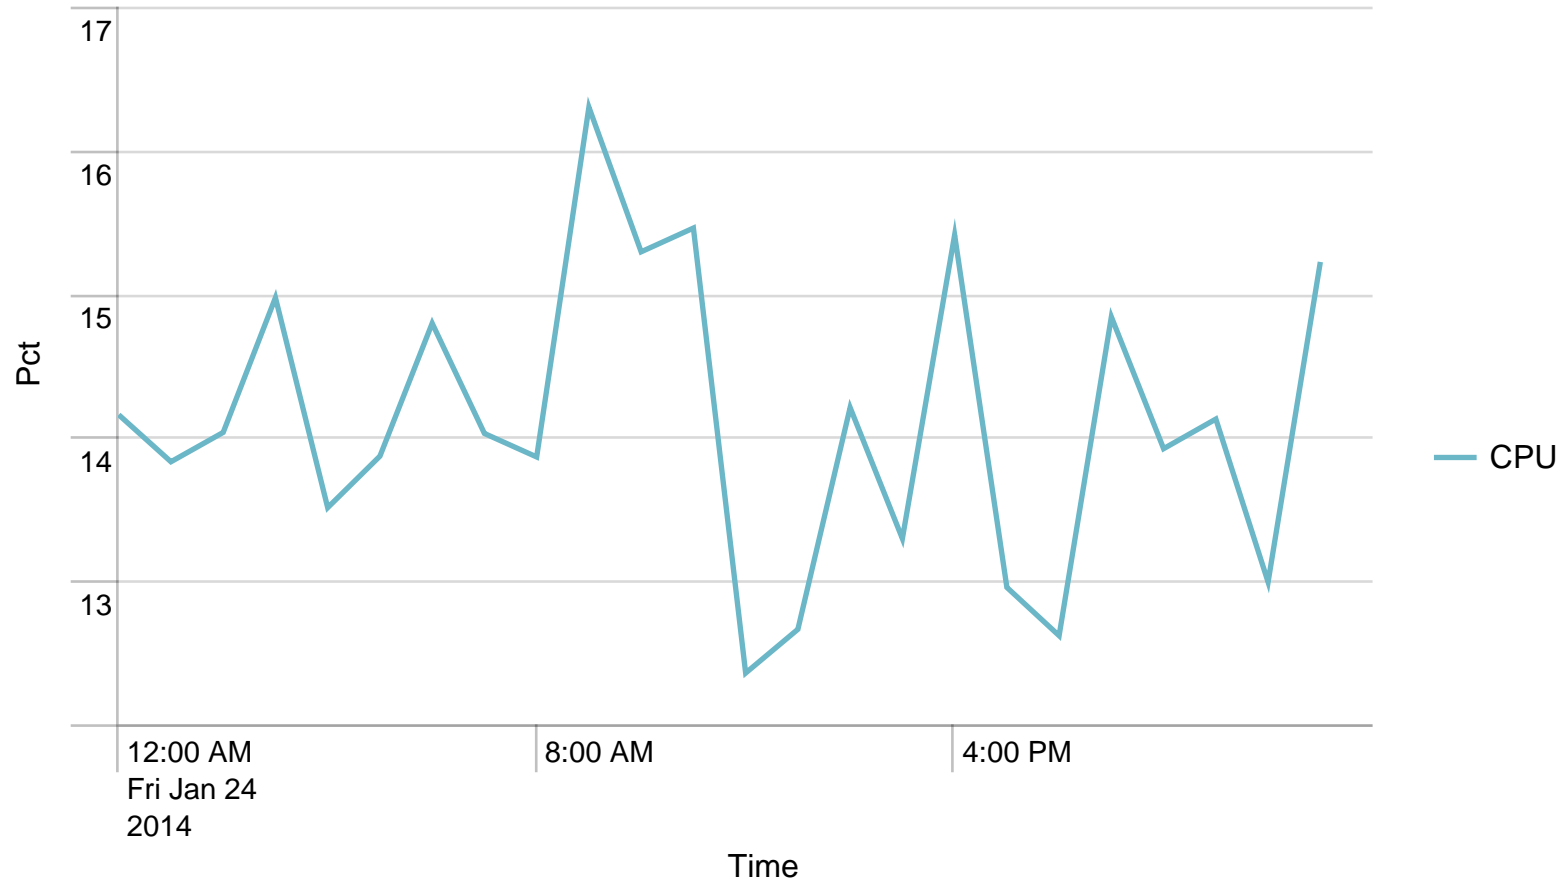

Max Requests / min - 24 hours. Trigger: 864

Alerts - min / last 24 hours

No results found.

Max Requests / last 24 hours. Trigger: 51840

Alerts - hour / last 24 hours

No results found.

Used Heap (MB) / 5 minutes - last 24 hours. Trigger: 90%

Alerts - responsetime / last 24 hours

No results found.

Requests/path/hour - 24 hours

Avg CPU usage/min - 24 hours

Avg CPU usage/hour - 24 hours

Alerts - CPU usage / last 24 hours

No results found.

Avg responstimes(ms)/host to STS - 24 hours

| | Time | rs-app03.nspnet.dk | rs-app04.nspnet.dk |
|----|---------------------|--------------------|--------------------|
| 1 | 01/24/2014 00:00:00 | | |
| 2 | 01/24/2014 01:00:00 | | 2066.000000 |
| 3 | 01/24/2014 02:00:00 | | 1316.500000 |
| 4 | 01/24/2014 03:00:00 | | |
| 5 | 01/24/2014 04:00:00 | | 1602.000000 |
| 6 | 01/24/2014 05:00:00 | | |
| 7 | 01/24/2014 06:00:00 | | 1655.000000 |
| 8 | 01/24/2014 07:00:00 | | 1468.333333 |
| 9 | 01/24/2014 08:00:00 | | 401.538462 |
| 10 | 01/24/2014 09:00:00 | | 416.200000 |
| 11 | 01/24/2014 10:00:00 | | 432.766667 |
| 12 | 01/24/2014 11:00:00 | | 539.041667 |
| 13 | 01/24/2014 12:00:00 | | 603.444444 |
| 14 | 01/24/2014 13:00:00 | | 721.375000 |
| 15 | 01/24/2014 14:00:00 | | 1101.500000 |
| 16 | 01/24/2014 15:00:00 | | 102.500000 |
| 17 | 01/24/2014 16:00:00 | | 623.000000 |
| 18 | 01/24/2014 17:00:00 | | 1066.750000 |
| 19 | 01/24/2014 18:00:00 | | 967.000000 |
| 20 | 01/24/2014 19:00:00 | | 89.000000 |
| 21 | 01/24/2014 20:00:00 | | 2094.000000 |
| 22 | 01/24/2014 21:00:00 | | 95.000000 |
| 23 | 01/24/2014 22:00:00 | | 2252.000000 |

| | | |
|------------------------|--------------------|------------------------|
| Time | rs-app03.nspnet.dk | rs-app04.nspnet.dk |
| 24 01/24/2014 23:00:00 | | 2214.000000 148.000000 |

SoapActions/hour to STS - 24 hours