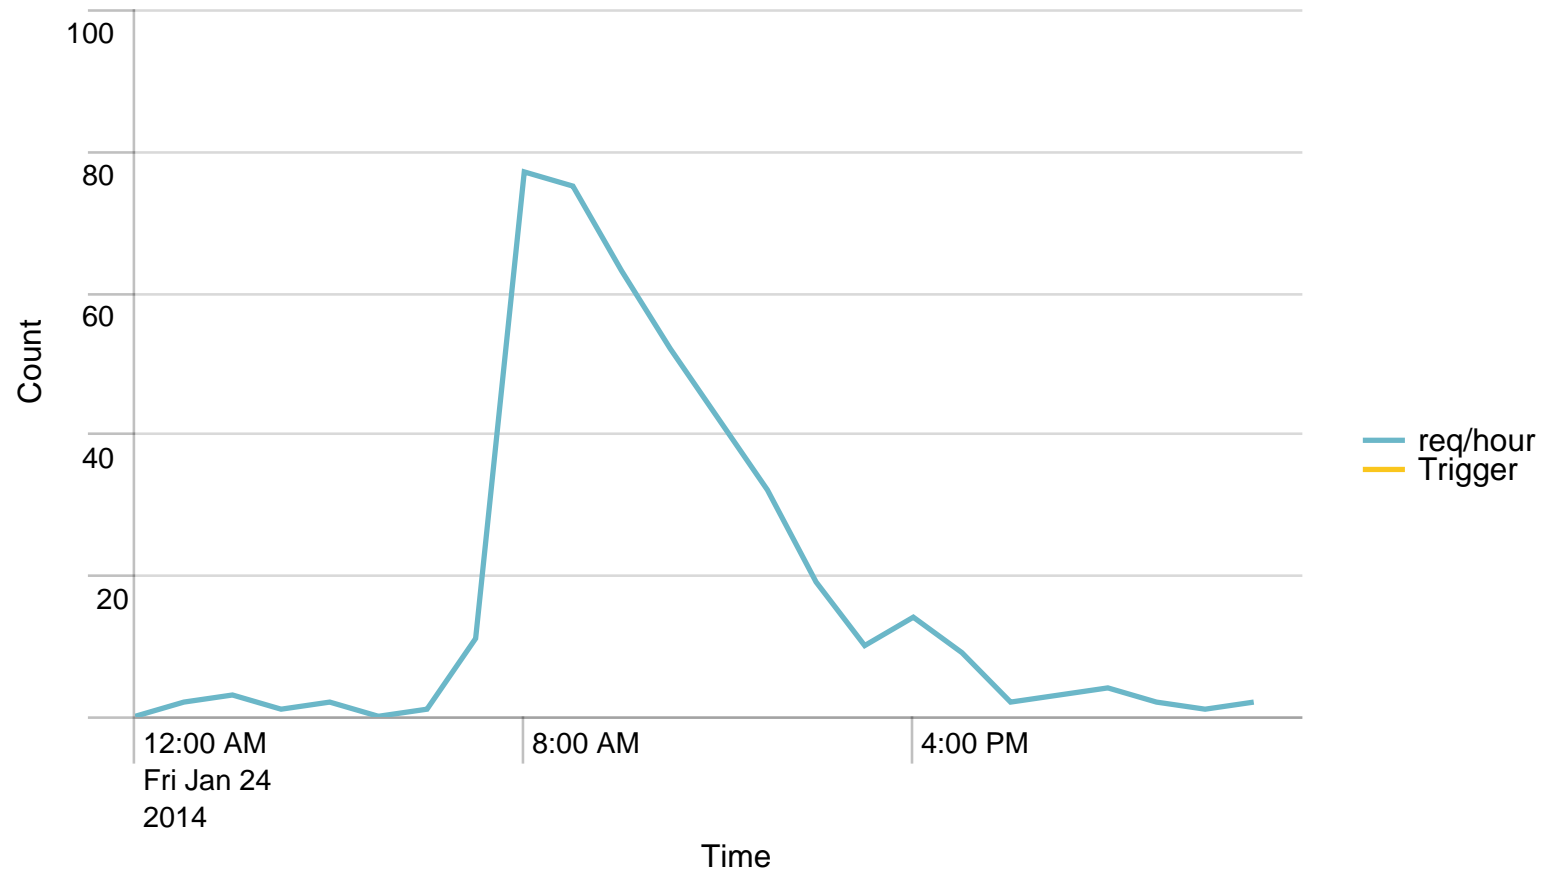

Max Requests / min - 24 hours. Trigger: 864

Alerts - min / last 24 hours

No results found.

Max Requests / last 24 hours. Trigger: 51840

Alerts - hour / last 24 hours

No results found.

Used Heap (MB) / 5 minutes - last 24 hours. Trigger: 90%

Alerts - Memory / last 24 hours

No results found.

Average response time (ms) pr application / 1 minute - past day. Trigger: 5 sec

Alerts - responsetime / last 24 hours

No results found.

Average response time (ms) pr application / 1 hour - past day. Trigger: 4 sec

| | Time | rs-app03.nspnet.dk | rs-app04.nspnet.dk |
|----|---------------------|--------------------|--------------------|
| 1 | 01/24/2014 00:00:00 | | |
| 2 | 01/24/2014 01:00:00 | | 2066.000000 |
| 3 | 01/24/2014 02:00:00 | | 1316.500000 |
| 4 | 01/24/2014 03:00:00 | | |
| 5 | 01/24/2014 04:00:00 | | 1602.000000 |
| 6 | 01/24/2014 05:00:00 | | |
| 7 | 01/24/2014 06:00:00 | | 1655.000000 |
| 8 | 01/24/2014 07:00:00 | | 1468.333333 |
| 9 | 01/24/2014 08:00:00 | | 401.538462 |
| 10 | 01/24/2014 09:00:00 | | 416.200000 |
| 11 | 01/24/2014 10:00:00 | | 432.766667 |
| 12 | 01/24/2014 11:00:00 | | 539.041667 |
| 13 | 01/24/2014 12:00:00 | | 603.444444 |
| 14 | 01/24/2014 13:00:00 | | 721.375000 |
| 15 | 01/24/2014 14:00:00 | | 1101.500000 |
| 16 | 01/24/2014 15:00:00 | | 102.500000 |
| 17 | 01/24/2014 16:00:00 | | 623.000000 |
| 18 | 01/24/2014 17:00:00 | | 1066.750000 |
| 19 | 01/24/2014 18:00:00 | | 967.000000 |
| 20 | 01/24/2014 19:00:00 | | 89.000000 |
| 21 | 01/24/2014 20:00:00 | | 2094.000000 |
| 22 | 01/24/2014 21:00:00 | | 95.000000 |
| 23 | 01/24/2014 22:00:00 | | 2252.000000 |