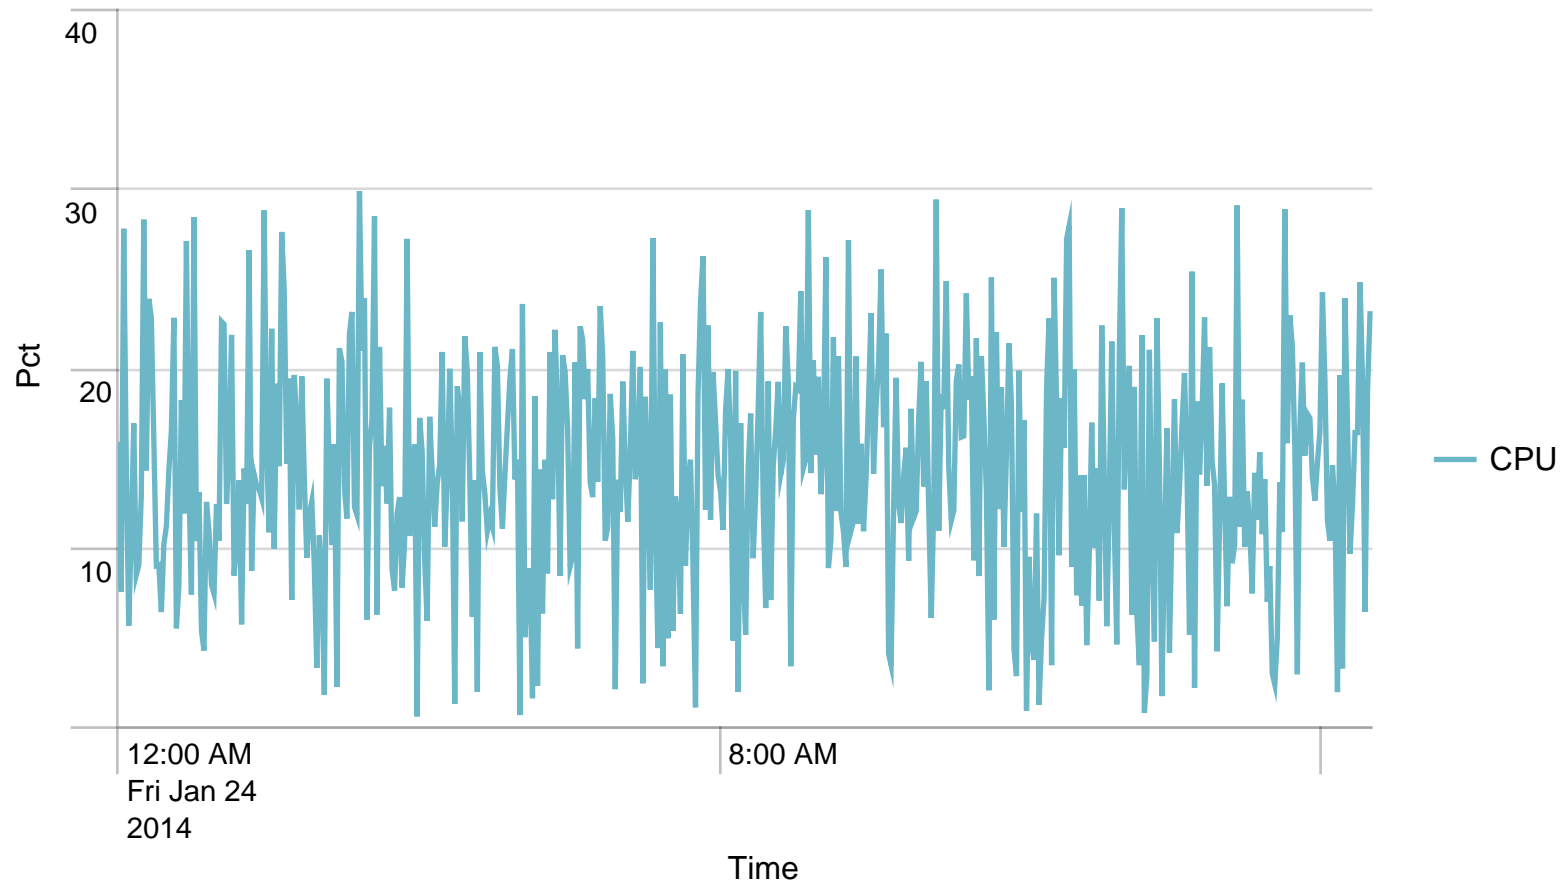

Max Requests / min - 24 hours. Trigger: 864

Alerts - min / last 24 hours

No results found.

Max Requests / last 24 hours. Trigger: 51840

Alerts - hour / last 24 hours

No results found.

Used Heap (MB) / 5 minutes - last 24 hours. Trigger: 90%

Alerts - Memory / last 24 hours

No results found.

Average response time (ms) pr application / 1 minute - past day. Trigger: 5 sec

Alerts - responsetime / last 24 hours

No results found.

Average response time (ms) pr application / 1 hour - past day. Trigger: 4 sec

Alerts - responsetime / last 24 hours

No results found.

Requests/path/hour - 24 hours

Avg CPU usage/min - 24 hours

Avg CPU usage/hour - 24 hours

Alerts - CPU usage / last 24 hours

No results found.

Avg responstimes(ms)/host to STS - 24 hours

| | Time | rs-app03.nspnet.dk | rs-app04.nspnet.dk |
|----|---------------------|--------------------|--------------------|
| 1 | 01/24/2014 00:00:00 | | |
| 2 | 01/24/2014 01:00:00 | | 2066.000000 |
| 3 | 01/24/2014 02:00:00 | | 1316.500000 |
| 4 | 01/24/2014 03:00:00 | | |
| 5 | 01/24/2014 04:00:00 | | 1602.000000 |
| 6 | 01/24/2014 05:00:00 | | |
| 7 | 01/24/2014 06:00:00 | | 1655.000000 |
| 8 | 01/24/2014 07:00:00 | | 1468.333333 |
| 9 | 01/24/2014 08:00:00 | | 401.538462 |
| 10 | 01/24/2014 09:00:00 | | 416.200000 |
| 11 | 01/24/2014 10:00:00 | | 432.766667 |
| 12 | 01/24/2014 11:00:00 | | 539.041667 |
| 13 | 01/24/2014 12:00:00 | | 603.444444 |
| 14 | 01/24/2014 13:00:00 | | 721.375000 |
| 15 | 01/24/2014 14:00:00 | | 1101.500000 |
| 16 | 01/24/2014 15:00:00 | | 102.500000 |
| 17 | 01/24/2014 16:00:00 | | 623.000000 |
| 18 | 01/24/2014 17:00:00 | | 1066.750000 |
| 19 | 01/24/2014 18:00:00 | | 967.000000 |
| 20 | 01/24/2014 19:00:00 | | 89.000000 |
| 21 | 01/24/2014 20:00:00 | | 2094.000000 |
| 22 | 01/24/2014 21:00:00 | | 95.000000 |
| 23 | 01/24/2014 22:00:00 | | 2252.000000 |