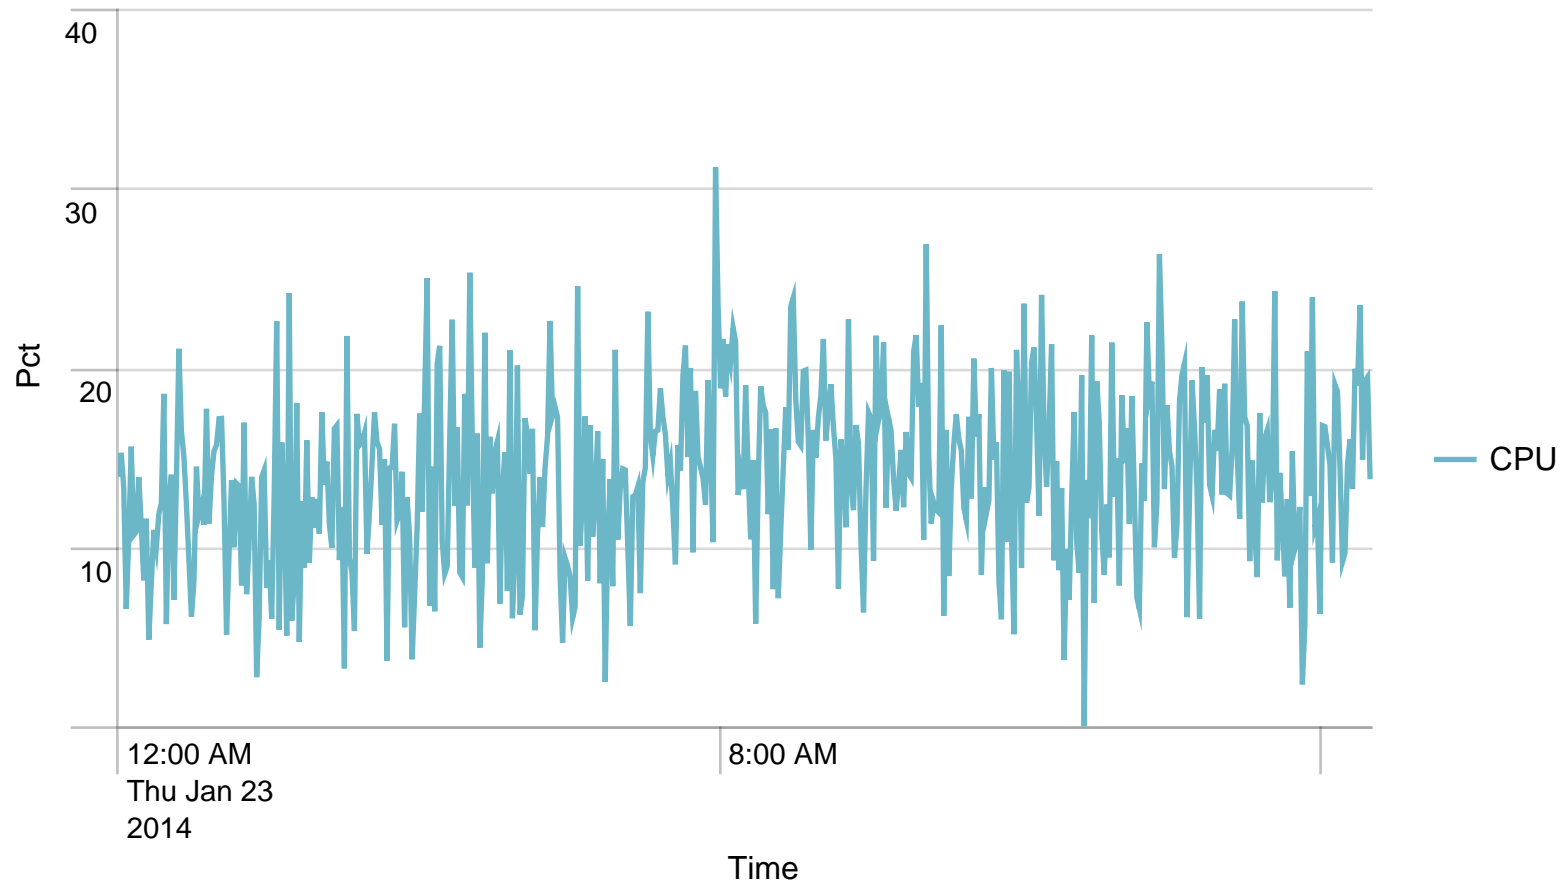

Max Requests / min - 24 hours. Trigger: 88182

Alerts - min / last 24 hours

No results found.

Max Requests / last 24 hours. Trigger: 5290920

Alerts - hour / last 24 hours

No results found.

Average response time (ms) pr application / 1 minute - past day. Trigger: 8 sec

Alerts - responsetime / last 24 hours

No results found.

Average response time (ms) pr application / 1 hour - past day. Trigger: 5 sec

Alerts - responsetime / last 24 hours

No results found.

Requests/path/hour - 24 hours

Avg CPU usage/min - 24 hours

Avg CPU usage/hour - 24 hours

Alerts - CPU usage / last 24 hours

No results found.

Avg responstimes(ms)/host to DCC - 24 hours

	Time	cnspp-app01.cnspp.netic.dk	cnspp-app02.cnspp.netic.dk	cnspp-app03.cnspp.netic.dk	cnspp-app04.cnspp.netic.dk
1	01/23/2014 00:00:00				
2	01/23/2014 01:00:00				
3	01/23/2014 02:00:00				
4	01/23/2014 03:00:00				
5	01/23/2014 04:00:00				
6	01/23/2014 05:00:00				
7	01/23/2014 06:00:00				
8	01/23/2014 07:00:00				
9	01/23/2014 08:00:00				
10	01/23/2014 09:00:00	404.000000	688.666667	400.000000	351.000000
11	01/23/2014 10:00:00				
12	01/23/2014 11:00:00	544.000000	462.000000		813.000000
13	01/23/2014 12:00:00				
14	01/23/2014 13:00:00				
15	01/23/2014 14:00:00				
16	01/23/2014 15:00:00				
17	01/23/2014 16:00:00				
18	01/23/2014 17:00:00				
19	01/23/2014 18:00:00				
20	01/23/2014 19:00:00				
21	01/23/2014 20:00:00				
22	01/23/2014 21:00:00				
23	01/23/2014 22:00:00				