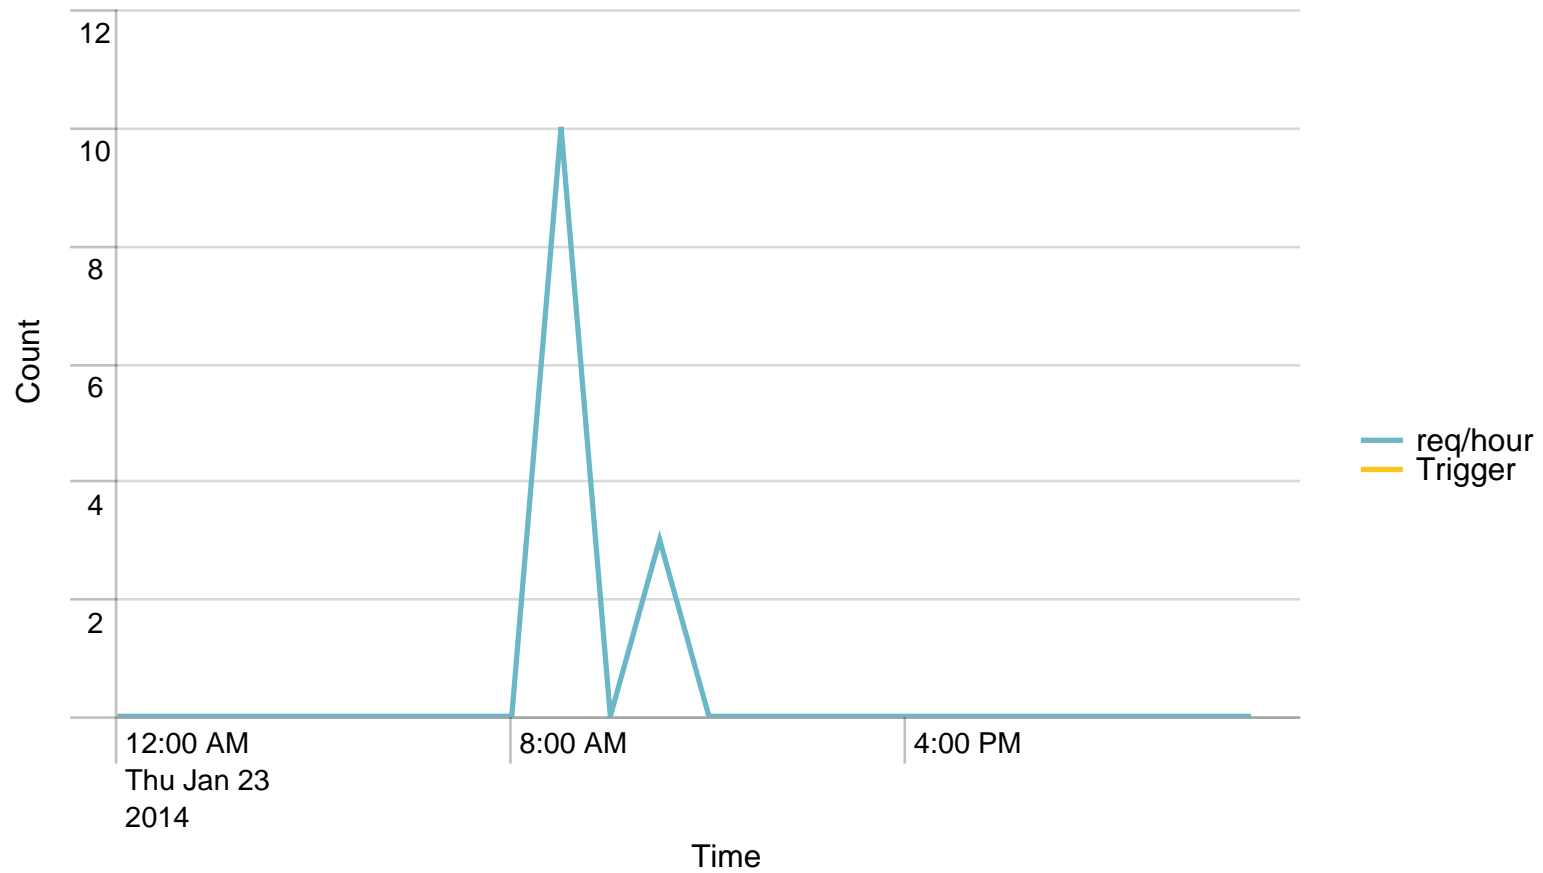

Max Requests / min - 24 hours. Trigger: 88182

Alerts - min / last 24 hours

No results found.

Max Requests / last 24 hours. Trigger: 5290920

Alerts - hour / last 24 hours

No results found.

Average response time (ms) pr application / 1 minute - past day. Trigger: 8 sec

Alerts - responsetime / last 24 hours

No results found.

Average response time (ms) pr application / 1 hour - past day. Trigger: 5 sec

Alerts - responsetime / last 24 hours

No results found.

Requests/path/hour - 24 hours

Avg CPU usage/min - 24 hours

Avg CPU usage/hour - 24 hours

Alerts - CPU usage / last 24 hours

No results found.

Avg responstimes(ms)/host to DCC - 24 hours

	Time	cnspp-app01.cnspp.netic.dk	cnspp-app02.cnspp.netic.dk	cnspp-app03.cnspp.netic.dk	cnspp-app04.cnspp.netic.dk
1	01/23/2014 00:00:00				
2	01/23/2014 01:00:00				
3	01/23/2014 02:00:00				
4	01/23/2014 03:00:00				
5	01/23/2014 04:00:00				
6	01/23/2014 05:00:00				
7	01/23/2014 06:00:00				
8	01/23/2014 07:00:00				
9	01/23/2014 08:00:00				
10	01/23/2014 09:00:00	404.000000	688.666667	400.000000	351.000000
11	01/23/2014 10:00:00				
12	01/23/2014 11:00:00	544.000000	462.000000		813.000000
13	01/23/2014 12:00:00				
14	01/23/2014 13:00:00				
15	01/23/2014 14:00:00				
16	01/23/2014 15:00:00				
17	01/23/2014 16:00:00				
18	01/23/2014 17:00:00				
19	01/23/2014 18:00:00				
20	01/23/2014 19:00:00				
21	01/23/2014 20:00:00				
22	01/23/2014 21:00:00				
23	01/23/2014 22:00:00				