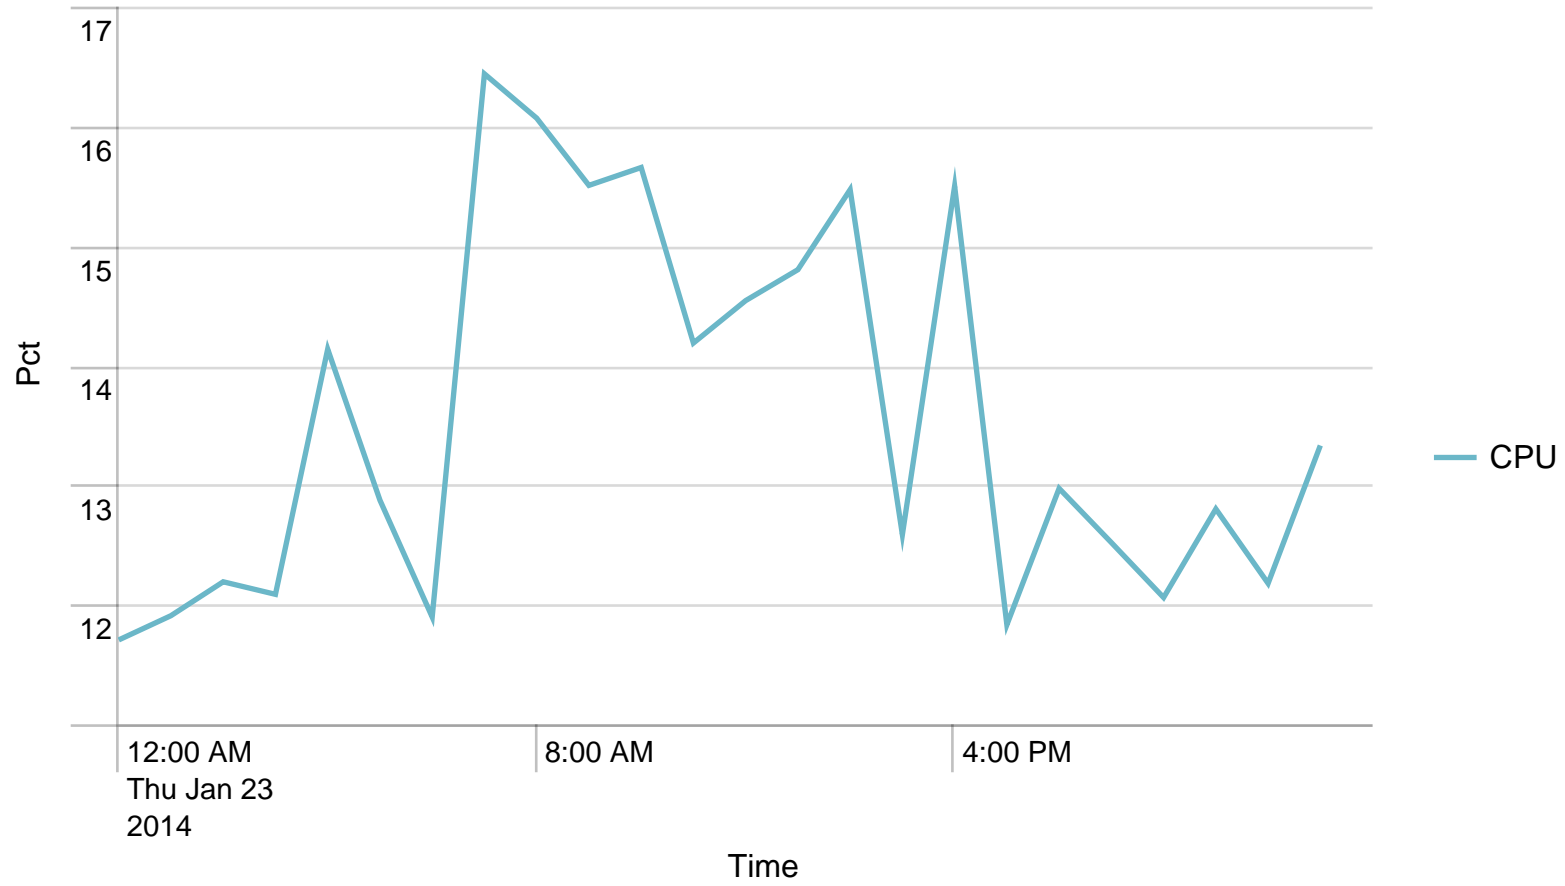

Max Requests / min - 24 hours. Trigger: 88182

Alerts - min / last 24 hours

No results found.

Max Requests / last 24 hours. Trigger: 5290920

Alerts - hour / last 24 hours

No results found.

Average response time (ms) pr application / 1 minute - past day. Trigger: 8 sec

Alerts - responsetime / last 24 hours

No results found.

Average response time (ms) pr application / 1 hour - past day. Trigger: 5 sec

Alerts - responsetime / last 24 hours

No results found.

Requests/path/hour - 24 hours

Avg CPU usage/min - 24 hours

Avg CPU usage/hour - 24 hours

Alerts - CPU usage / last 24 hours

No results found.

Avg responstimes(ms)/host to DCC - 24 hours

	Time	cnspp-app01.cnspp.netic.dk	cnspp-app02.cnspp.netic.dk	cnspp-app03.cnspp.netic.dk	cnspp-app04.cnspp.netic.dk
1	01/23/2014 00:00:00				
2	01/23/2014 01:00:00				
3	01/23/2014 02:00:00				
4	01/23/2014 03:00:00				
5	01/23/2014 04:00:00				
6	01/23/2014 05:00:00				
7	01/23/2014 06:00:00				
8	01/23/2014 07:00:00				
9	01/23/2014 08:00:00				
10	01/23/2014 09:00:00	404.000000	688.666667	400.000000	351.000000
11	01/23/2014 10:00:00				
12	01/23/2014 11:00:00	544.000000	462.000000		813.000000
13	01/23/2014 12:00:00				
14	01/23/2014 13:00:00				
15	01/23/2014 14:00:00				
16	01/23/2014 15:00:00				
17	01/23/2014 16:00:00				
18	01/23/2014 17:00:00				
19	01/23/2014 18:00:00				
20	01/23/2014 19:00:00				
21	01/23/2014 20:00:00				
22	01/23/2014 21:00:00				
23	01/23/2014 22:00:00				