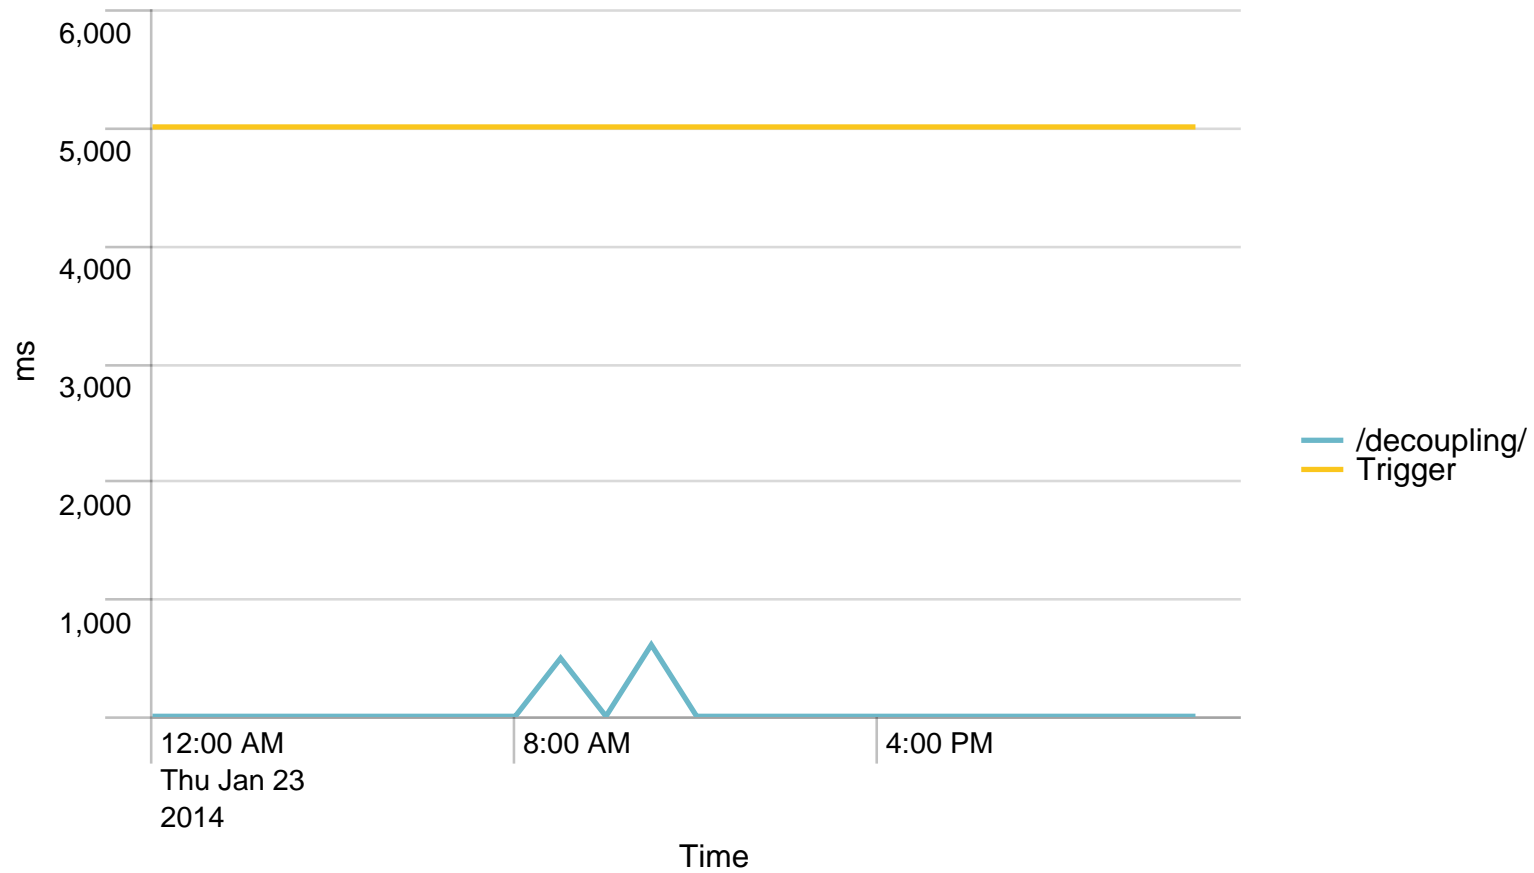

Max Requests / min - 24 hours. Trigger: 88182

Alerts - min / last 24 hours

No results found.

Max Requests / last 24 hours. Trigger: 5290920

Alerts - hour / last 24 hours

No results found.

Average response time (ms) pr application / 1 minute - past day. Trigger: 8 sec

Alerts - responsetime / last 24 hours

No results found.

Average response time (ms) pr application / 1 hour - past day. Trigger: 5 sec

Alerts - responsetime / last 24 hours

No results found.

Requests/path/hour - 24 hours

Avg CPU usage/min - 24 hours

Avg CPU usage/hour - 24 hours

Alerts - CPU usage / last 24 hours

No results found.

Avg responstimes(ms)/host to DCC - 24 hours

	Time	cnspp-app01.cnspp.netic.dk	cnspp-app02.cnspp.netic.dk	cnspp-app03.cnspp.netic.dk	cnspp-app04.cnspp.netic.dk
1	01/23/2014 00:00:00				
2	01/23/2014 01:00:00				
3	01/23/2014 02:00:00				
4	01/23/2014 03:00:00				
5	01/23/2014 04:00:00				
6	01/23/2014 05:00:00				
7	01/23/2014 06:00:00				
8	01/23/2014 07:00:00				
9	01/23/2014 08:00:00				
10	01/23/2014 09:00:00	404.000000	688.666667	400.000000	351.000000
11	01/23/2014 10:00:00				
12	01/23/2014 11:00:00	544.000000	462.000000		813.000000
13	01/23/2014 12:00:00				
14	01/23/2014 13:00:00				
15	01/23/2014 14:00:00				
16	01/23/2014 15:00:00				
17	01/23/2014 16:00:00				
18	01/23/2014 17:00:00				
19	01/23/2014 18:00:00				
20	01/23/2014 19:00:00				
21	01/23/2014 20:00:00				
22	01/23/2014 21:00:00				
23	01/23/2014 22:00:00				