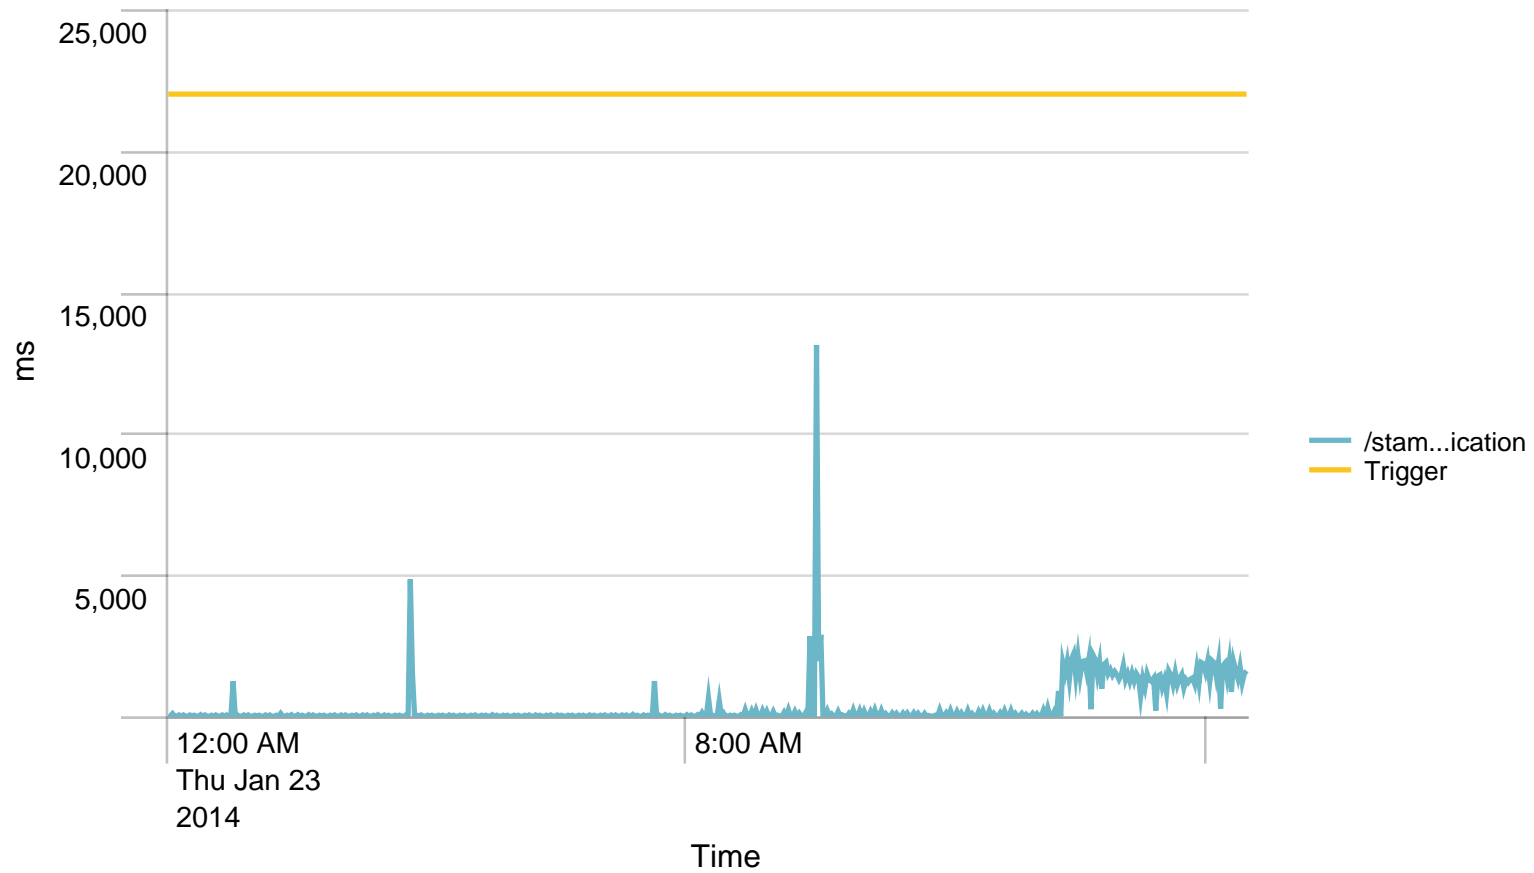

Max Requests / min - 24 hours. Trigger:

## Max Requests / last 24 hours. Trigger:

## Alerts - hour / last 24 hours

No results found.

Average response time (ms) pr application / 1 minute - past day. Trigger: 22 sec

## Requests/path/hour - 24 hours