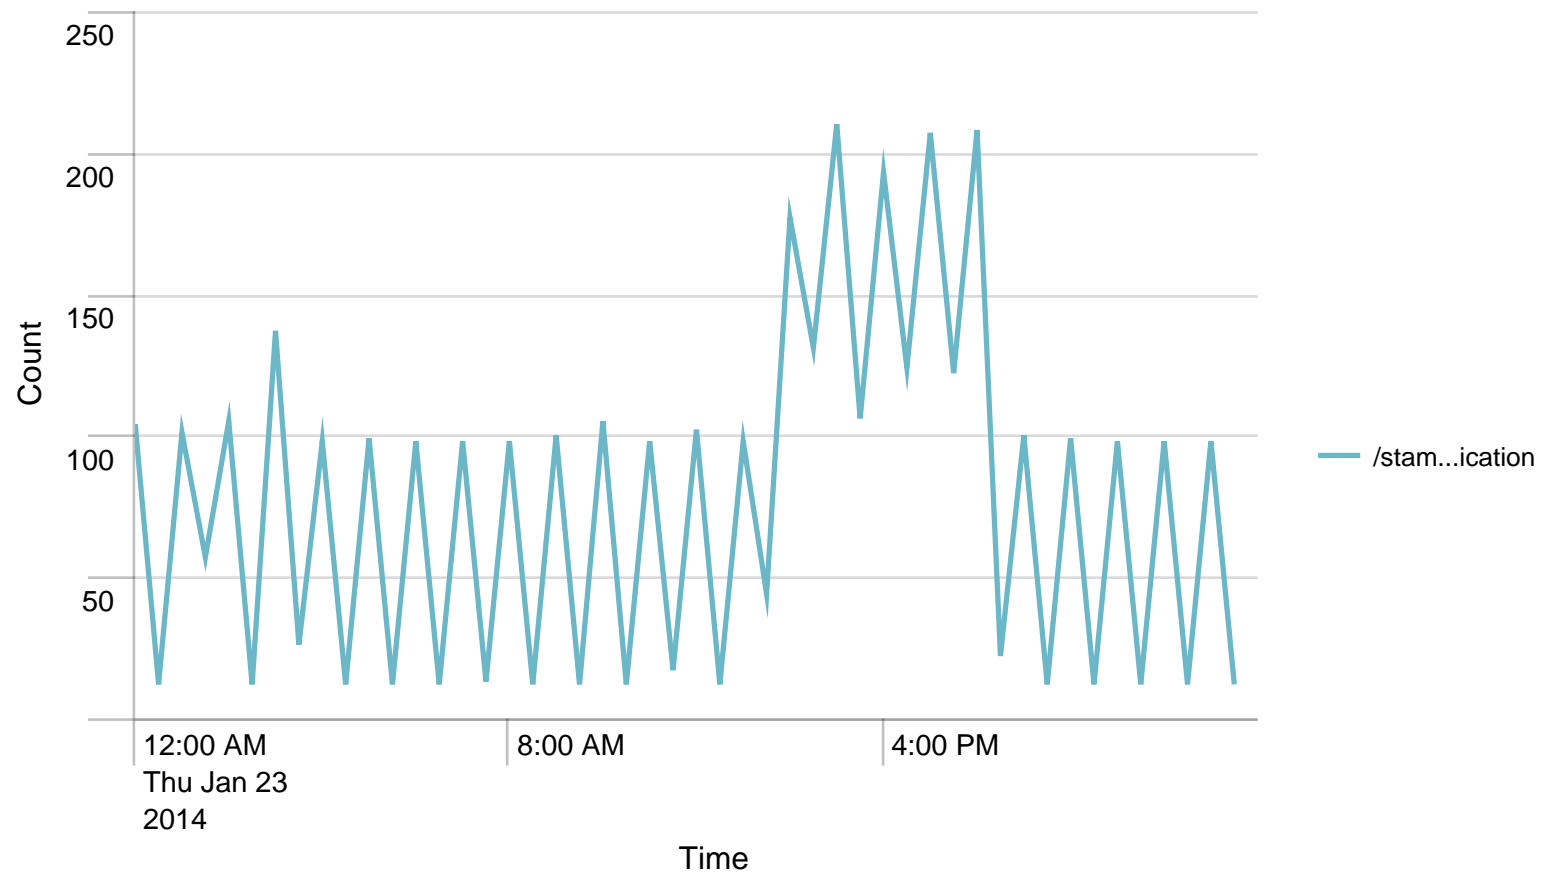

## Max Requests / last 24 hours. Trigger:

## Alerts - responsetime / last 24 hours

No results found.

Average response time (ms) pr application / 1 hour - past day. Trigger: 15 sec

## Requests/path/hour - 24 hours