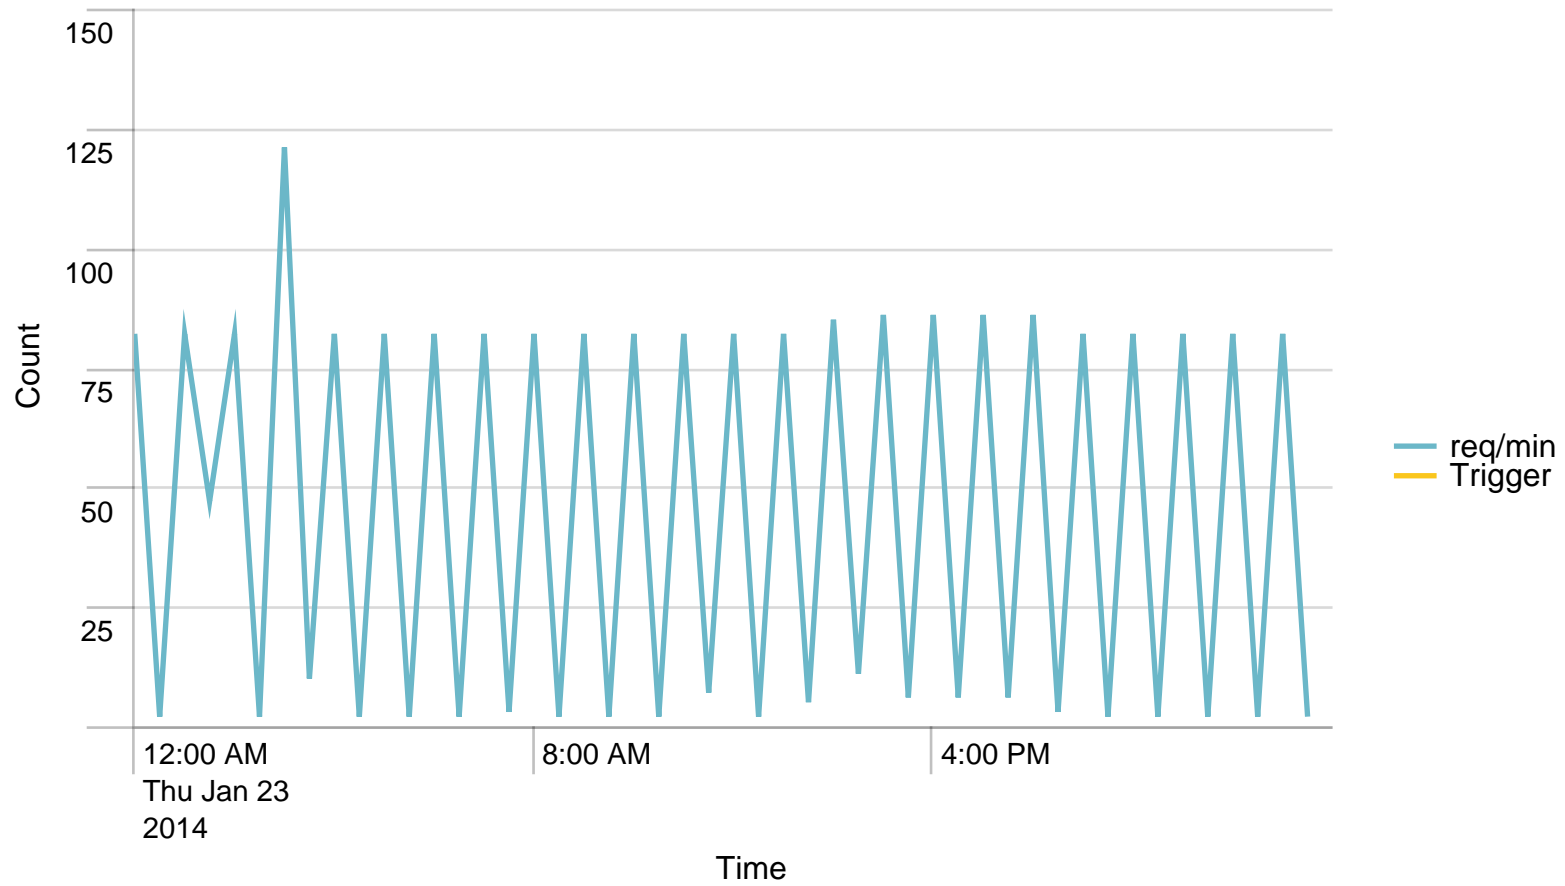

Max Requests / min - 24 hours. Trigger:

## Max Requests / last 24 hours. Trigger:

## Requests/path/hour - 24 hours