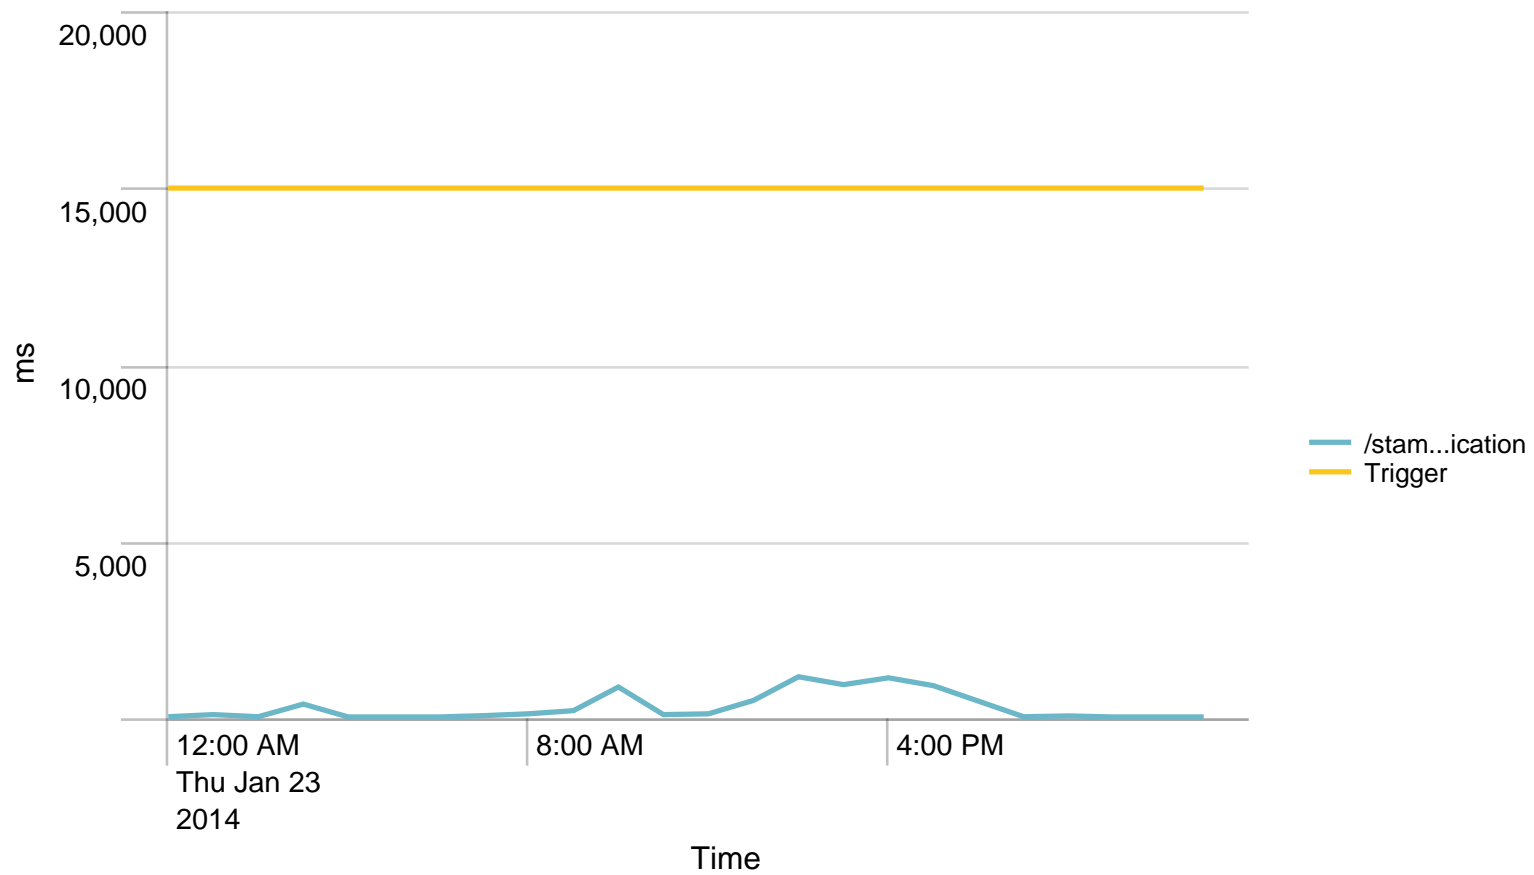

## Max Requests / last 24 hours. Trigger:

## Alerts - hour / last 24 hours

No results found.

Average response time (ms) pr application / 1 minute - past day. Trigger: 22 sec

## Alerts - responsetime / last 24 hours

No results found.

Average response time (ms) pr application / 1 hour - past day. Trigger: 15 sec

## Requests/path/hour - 24 hours