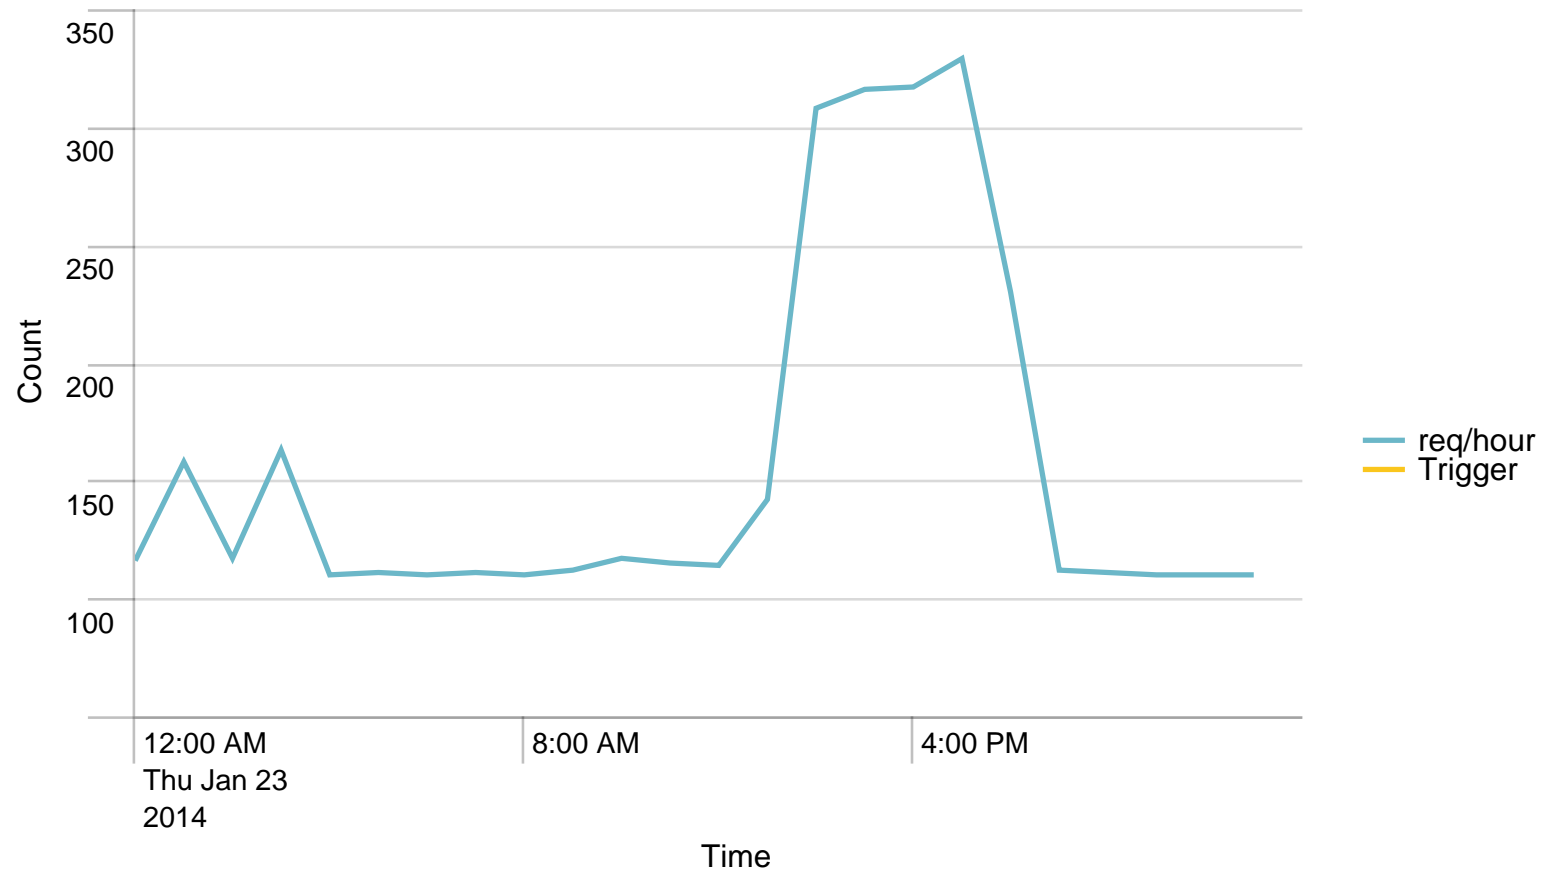

Max Requests / min - 24 hours. Trigger:

## Max Requests / last 24 hours. Trigger:

## Requests/path/hour - 24 hours