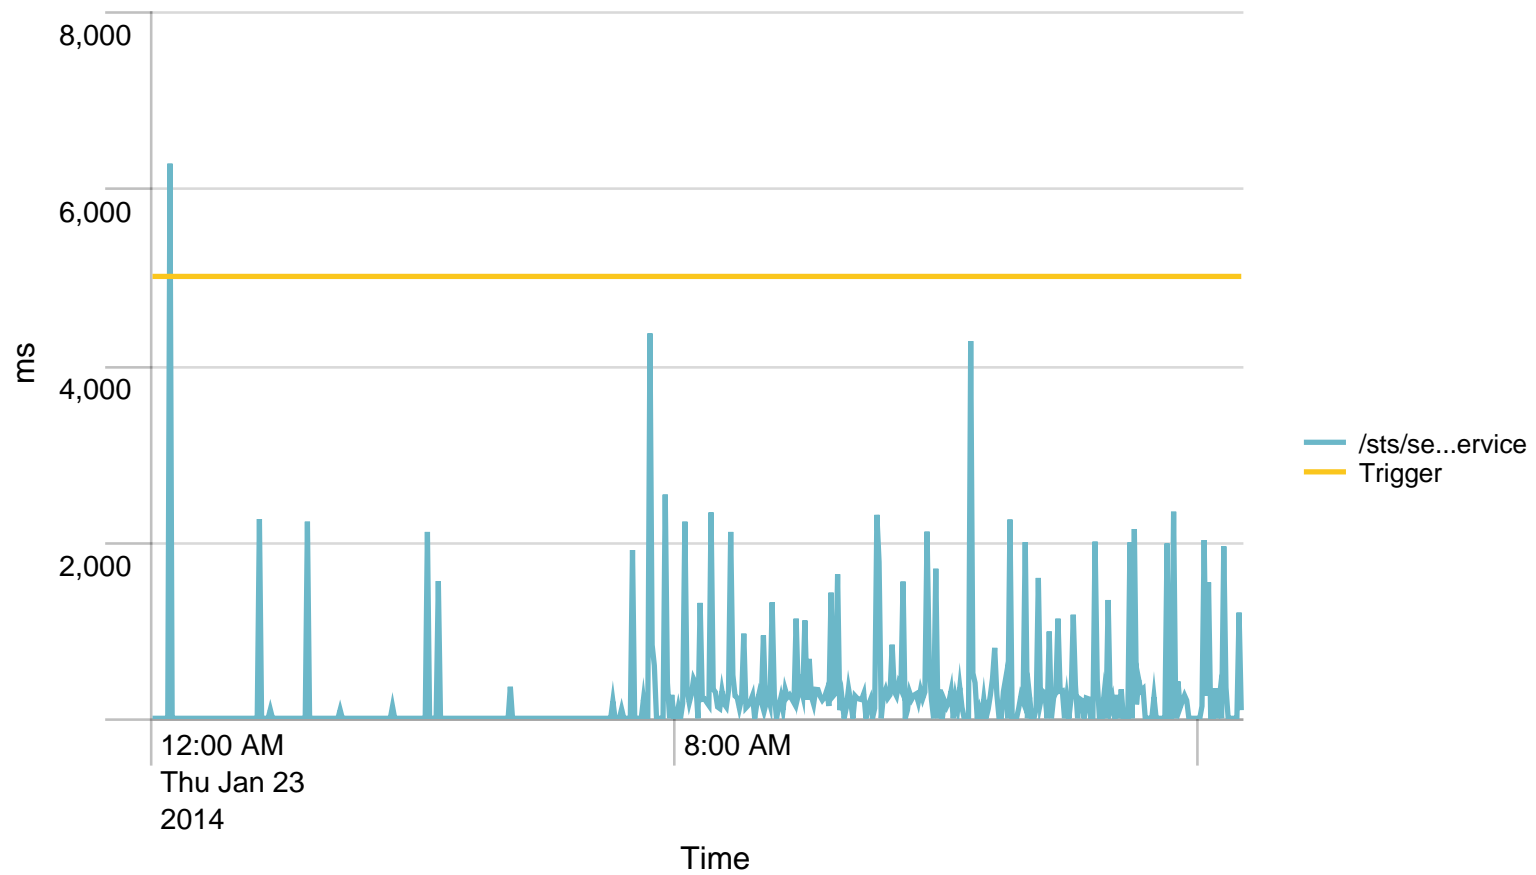

Max Requests / min - 24 hours. Trigger: 864

Alerts - min / last 24 hours

No results found.

Max Requests / last 24 hours. Trigger: 51840

Alerts - hour / last 24 hours

No results found.

Used Heap (MB) / 5 minutes - last 24 hours. Trigger: 90%

Alerts - Memory / last 24 hours

No results found.

Average response time (ms) pr application / 1 minute - past day. Trigger: 5 sec

Alerts - responsetime / last 24 hours

_time	path	dur	Trigger
1 2014-01-23T00:16:00+0100	/sts/services/NewSecurityTokenService	6275.000000	5000

Average response time (ms) pr application / 1 hour - past day. Trigger: 4 sec

Alerts - responsetime / last 24 hours

_time	path	dur	Trigger
1 2014-01-23T00:00:00+0100	/sts/services/NewSecurityTokenService	6275.000000	4000

Time
24 01/23/2014 23:00:00

rs-app03.nspnet.dk

rs-app04.nspnet.dk

SoapActions/hour to STS - 24 hours

	Time	VALUE
1	01/23/2014 00:00:00	1
2	01/23/2014 01:00:00	2
3	01/23/2014 02:00:00	2
4	01/23/2014 03:00:00	1
5	01/23/2014 04:00:00	2
6	01/23/2014 05:00:00	1
7	01/23/2014 06:00:00	0
8	01/23/2014 07:00:00	15
9	01/23/2014 08:00:00	68
10	01/23/2014 09:00:00	88
11	01/23/2014 10:00:00	71
12	01/23/2014 11:00:00	54
13	01/23/2014 12:00:00	33
14	01/23/2014 13:00:00	38
15	01/23/2014 14:00:00	27
16	01/23/2014 15:00:00	22
17	01/23/2014 16:00:00	17
18	01/23/2014 17:00:00	8
19	01/23/2014 18:00:00	2
20	01/23/2014 19:00:00	6
21	01/23/2014 20:00:00	2
22	01/23/2014 21:00:00	3
23	01/23/2014 22:00:00	0
24	01/23/2014 23:00:00	0