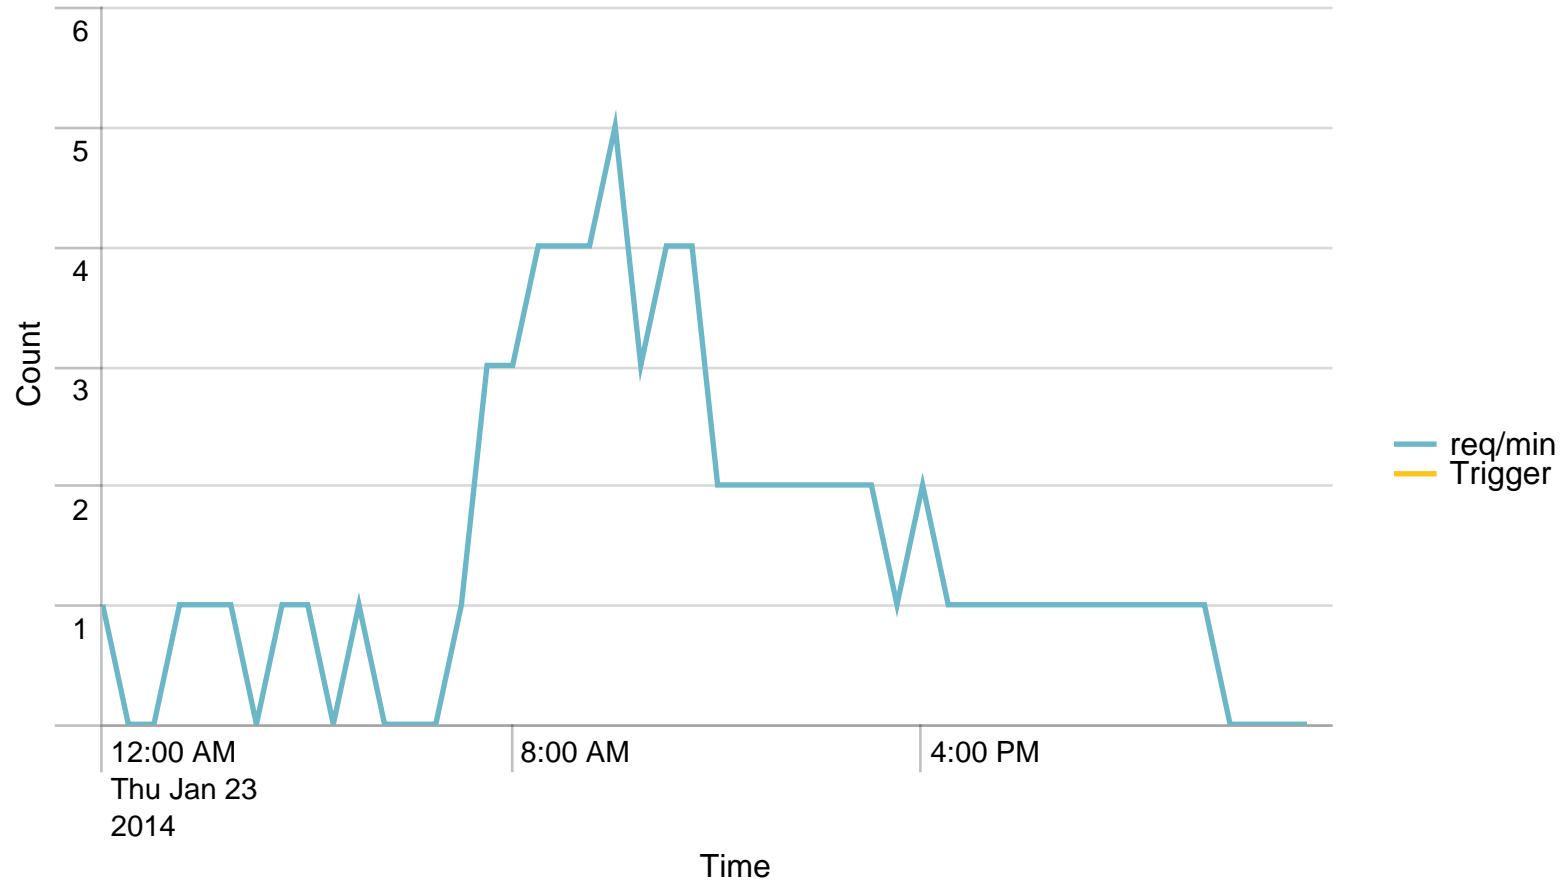

Max Requests / min - 24 hours. Trigger: 864

Alerts - min / last 24 hours

No results found.

Max Requests / last 24 hours. Trigger: 51840

Alerts - hour / last 24 hours

No results found.

Used Heap (MB) / 5 minutes - last 24 hours. Trigger: 90%

Alerts - Memory / last 24 hours

No results found.

Average response time (ms) pr application / 1 minute - past day. Trigger: 5 sec

Alerts - responsetime / last 24 hours

_time	path	dur	Trigger
1 2014-01-23T00:16:00+0100	/sts/services/NewSecurityTokenService	6275.000000	5000

Average response time (ms) pr application / 1 hour - past day. Trigger: 4 sec

Alerts - responsetime / last 24 hours

_time	path	dur	Trigger
1 2014-01-23T00:00:00+0100	/sts/services/NewSecurityTokenService	6275.000000	4000

Time
24 01/23/2014 23:00:00

rs-app03.nspnet.dk

rs-app04.nspnet.dk

SoapActions/hour to STS - 24 hours

	Time	VALUE
1	01/23/2014 00:00:00	1
2	01/23/2014 01:00:00	2
3	01/23/2014 02:00:00	2
4	01/23/2014 03:00:00	1
5	01/23/2014 04:00:00	2
6	01/23/2014 05:00:00	1
7	01/23/2014 06:00:00	0
8	01/23/2014 07:00:00	15
9	01/23/2014 08:00:00	68
10	01/23/2014 09:00:00	88
11	01/23/2014 10:00:00	71
12	01/23/2014 11:00:00	54
13	01/23/2014 12:00:00	33
14	01/23/2014 13:00:00	38
15	01/23/2014 14:00:00	27
16	01/23/2014 15:00:00	22
17	01/23/2014 16:00:00	17
18	01/23/2014 17:00:00	8
19	01/23/2014 18:00:00	2
20	01/23/2014 19:00:00	6
21	01/23/2014 20:00:00	2
22	01/23/2014 21:00:00	3
23	01/23/2014 22:00:00	0
24	01/23/2014 23:00:00	0