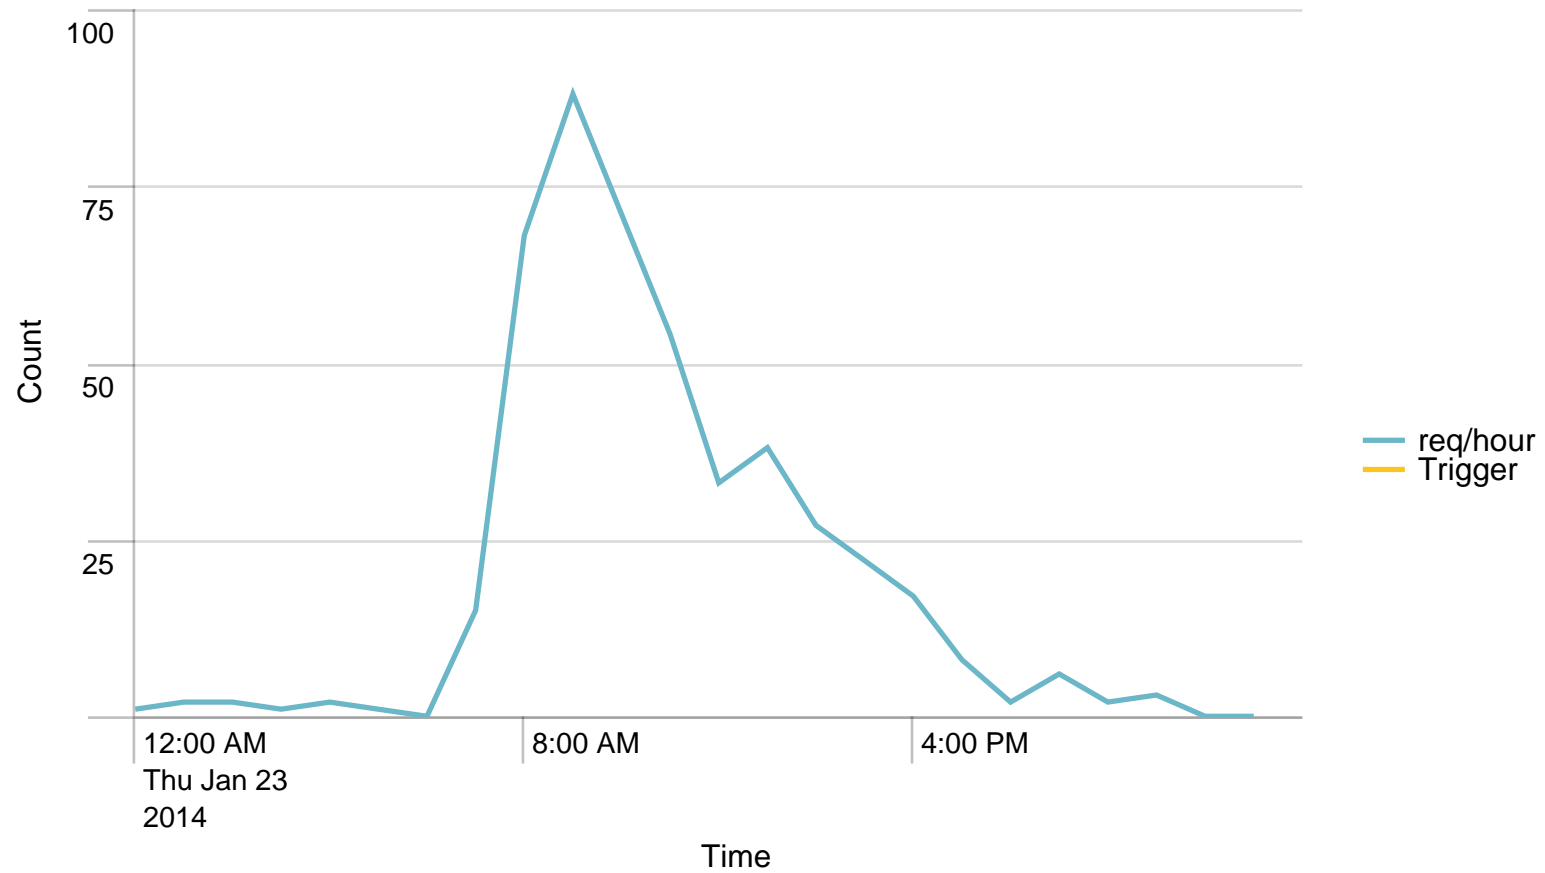

Max Requests / min - 24 hours. Trigger: 864

Alerts - min / last 24 hours

No results found.

Max Requests / last 24 hours. Trigger: 51840

Alerts - hour / last 24 hours

No results found.

Used Heap (MB) / 5 minutes - last 24 hours. Trigger: 90%

Alerts - Memory / last 24 hours

No results found.

Average response time (ms) pr application / 1 minute - past day. Trigger: 5 sec

Alerts - responsetime / last 24 hours

_time	path	dur	Trigger
1 2014-01-23T00:16:00+0100	/sts/services/NewSecurityTokenService	6275.000000	5000

Average response time (ms) pr application / 1 hour - past day. Trigger: 4 sec

Alerts - responsetime / last 24 hours

_time	path	dur	Trigger
1 2014-01-23T00:00:00+0100	/sts/services/NewSecurityTokenService	6275.000000	4000

Time
24 01/23/2014 23:00:00

rs-app03.nspnet.dk

rs-app04.nspnet.dk

SoapActions/hour to STS - 24 hours

	Time	VALUE
1	01/23/2014 00:00:00	1
2	01/23/2014 01:00:00	2
3	01/23/2014 02:00:00	2
4	01/23/2014 03:00:00	1
5	01/23/2014 04:00:00	2
6	01/23/2014 05:00:00	1
7	01/23/2014 06:00:00	0
8	01/23/2014 07:00:00	15
9	01/23/2014 08:00:00	68
10	01/23/2014 09:00:00	88
11	01/23/2014 10:00:00	71
12	01/23/2014 11:00:00	54
13	01/23/2014 12:00:00	33
14	01/23/2014 13:00:00	38
15	01/23/2014 14:00:00	27
16	01/23/2014 15:00:00	22
17	01/23/2014 16:00:00	17
18	01/23/2014 17:00:00	8
19	01/23/2014 18:00:00	2
20	01/23/2014 19:00:00	6
21	01/23/2014 20:00:00	2
22	01/23/2014 21:00:00	3
23	01/23/2014 22:00:00	0
24	01/23/2014 23:00:00	0