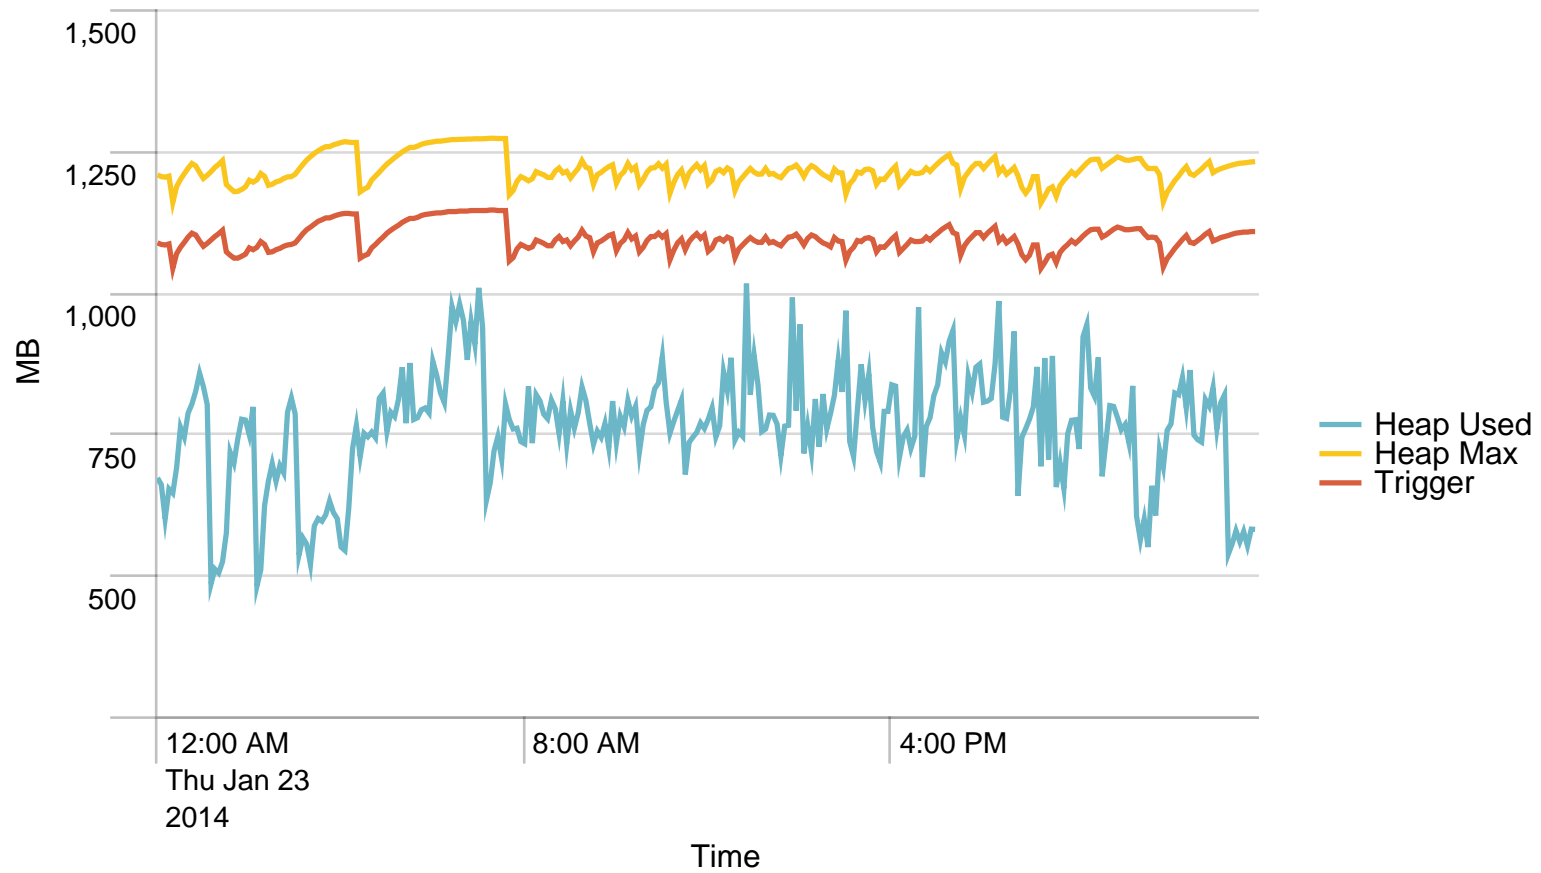

Max Requests / min - 24 hours. Trigger: 864

Alerts - min / last 24 hours

No results found.

Max Requests / last 24 hours. Trigger: 51840

Alerts - hour / last 24 hours

No results found.

Used Heap (MB) / 5 minutes - last 24 hours. Trigger: 90%

Alerts - Memory / last 24 hours

No results found.

Average response time (ms) pr application / 1 minute - past day. Trigger: 5 sec

Alerts - responsetime / last 24 hours

_time	path	dur	Trigger
1 2014-01-23T00:16:00+0100	/sts/services/NewSecurityTokenService	6275.000000	5000

Average response time (ms) pr application / 1 hour - past day. Trigger: 4 sec

Alerts - responsetime / last 24 hours

_time	path	dur	Trigger
1 2014-01-23T00:00:00+0100	/sts/services/NewSecurityTokenService	6275.000000	4000

Time
24 01/23/2014 23:00:00

rs-app03.nspnet.dk

rs-app04.nspnet.dk

SoapActions/hour to STS - 24 hours

	Time	VALUE
1	01/23/2014 00:00:00	1
2	01/23/2014 01:00:00	2
3	01/23/2014 02:00:00	2
4	01/23/2014 03:00:00	1
5	01/23/2014 04:00:00	2
6	01/23/2014 05:00:00	1
7	01/23/2014 06:00:00	0
8	01/23/2014 07:00:00	15
9	01/23/2014 08:00:00	68
10	01/23/2014 09:00:00	88
11	01/23/2014 10:00:00	71
12	01/23/2014 11:00:00	54
13	01/23/2014 12:00:00	33
14	01/23/2014 13:00:00	38
15	01/23/2014 14:00:00	27
16	01/23/2014 15:00:00	22
17	01/23/2014 16:00:00	17
18	01/23/2014 17:00:00	8
19	01/23/2014 18:00:00	2
20	01/23/2014 19:00:00	6
21	01/23/2014 20:00:00	2
22	01/23/2014 21:00:00	3
23	01/23/2014 22:00:00	0
24	01/23/2014 23:00:00	0