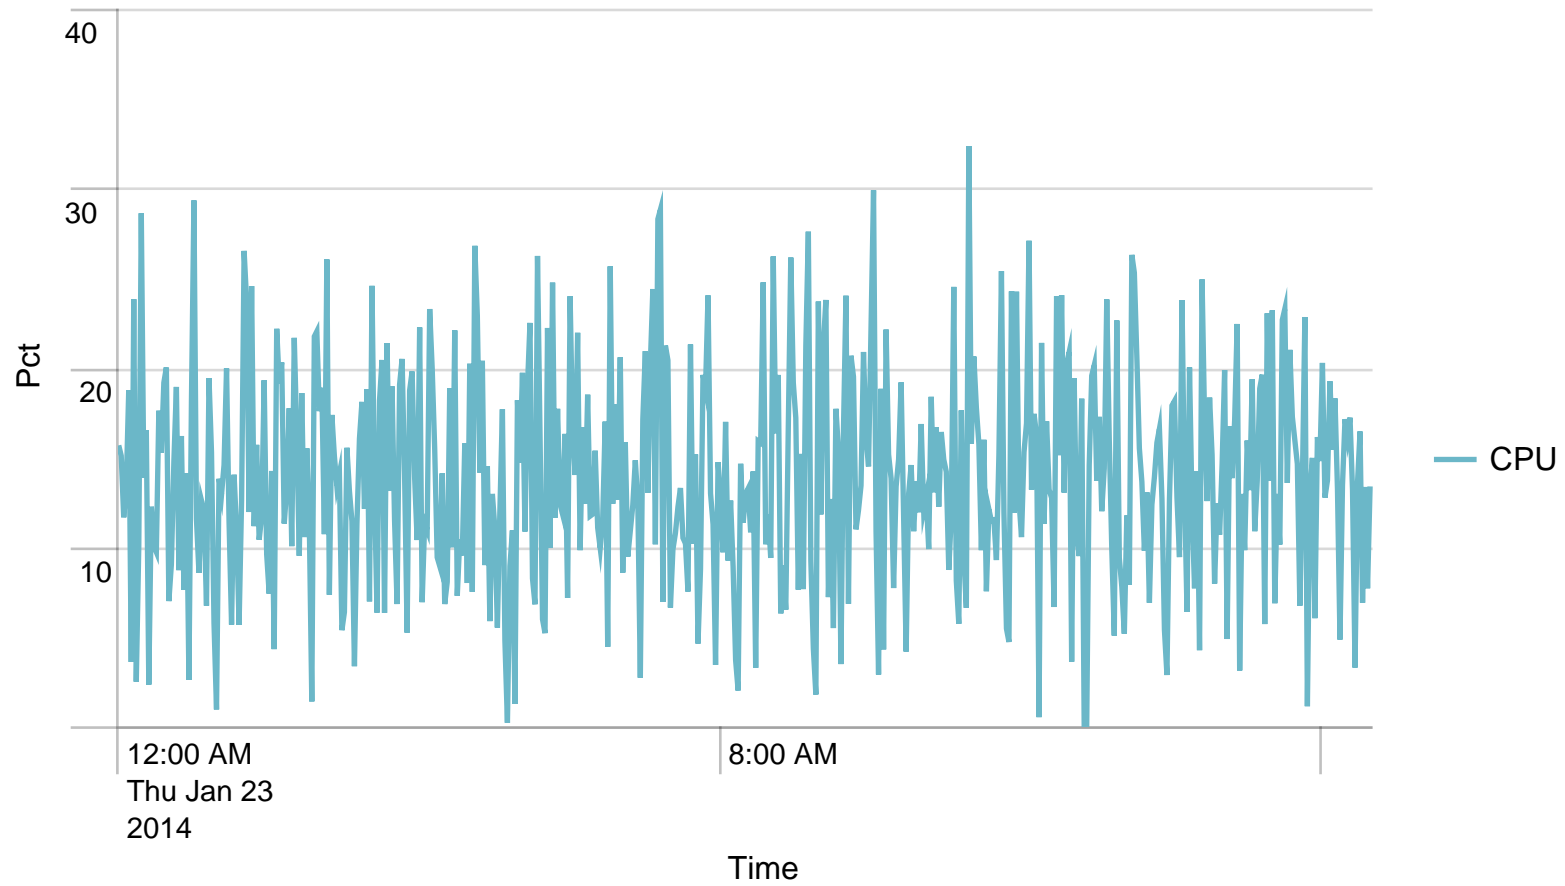

Average response time (ms) pr application / 1 hour - past day. Trigger: 4 sec

Alerts - responsetime / last 24 hours

_time	path	dur	Trigger
1 2014-01-23T00:00:00+0100	/sts/services/NewSecurityTokenService	6275.000000	4000

Requests/path/hour - 24 hours

Avg CPU usage/min - 24 hours

Avg CPU usage/hour - 24 hours

Alerts - CPU usage / last 24 hours

No results found.

Avg responstimes(ms)/host to STS - 24 hours

	Time	rs-app03.nspnet.dk	rs-app04.nspnet.dk
1	01/23/2014 00:00:00	6275.000000	
2	01/23/2014 01:00:00		1175.500000
3	01/23/2014 02:00:00	2225.000000	94.000000
4	01/23/2014 03:00:00	134.000000	
5	01/23/2014 04:00:00	2108.000000	1553.000000
6	01/23/2014 05:00:00		357.000000
7	01/23/2014 06:00:00		
8	01/23/2014 07:00:00	1164.000000	1011.875000
9	01/23/2014 08:00:00	493.800000	495.848485
10	01/23/2014 09:00:00	455.279070	378.044444
11	01/23/2014 10:00:00	486.000000	298.131579
12	01/23/2014 11:00:00	780.500000	530.714286
13	01/23/2014 12:00:00	516.352941	583.437500
14	01/23/2014 13:00:00	772.055556	520.850000
15	01/23/2014 14:00:00	577.083333	719.000000
16	01/23/2014 15:00:00	757.833333	572.300000
17	01/23/2014 16:00:00	694.666667	1139.000000
18	01/23/2014 17:00:00	2830.000000	541.500000
19	01/23/2014 18:00:00	1844.000000	4581.000000
20	01/23/2014 19:00:00	1628.333333	881.666667
21	01/23/2014 20:00:00	152.000000	2432.000000
22	01/23/2014 21:00:00	1268.500000	2001.000000
23	01/23/2014 22:00:00		