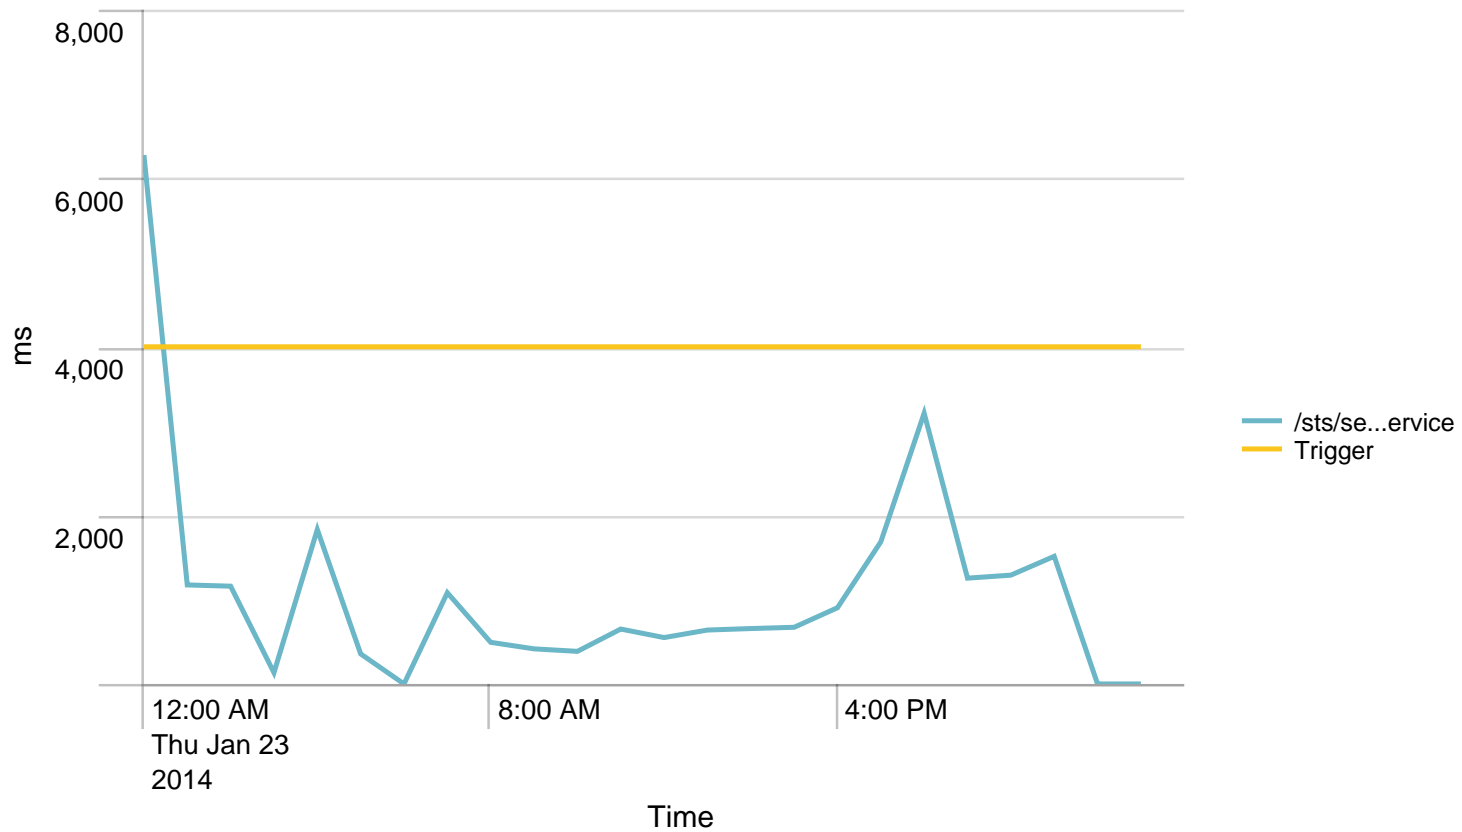

Max Requests / min - 24 hours. Trigger: 864

Alerts - min / last 24 hours

No results found.

Max Requests / last 24 hours. Trigger: 51840

Alerts - hour / last 24 hours

No results found.

Used Heap (MB) / 5 minutes - last 24 hours. Trigger: 90%

Alerts - Memory / last 24 hours

No results found.

Average response time (ms) pr application / 1 minute - past day. Trigger: 5 sec

Alerts - responsetime / last 24 hours

_time	path	dur	Trigger
1 2014-01-23T00:16:00+0100	/sts/services/NewSecurityTokenService	6275.000000	5000

Average response time (ms) pr application / 1 hour - past day. Trigger: 4 sec

Alerts - responsetime / last 24 hours

_time	path	dur	Trigger
1 2014-01-23T00:00:00+0100	/sts/services/NewSecurityTokenService	6275.000000	4000

Time
24 01/23/2014 23:00:00

rs-app03.nspnet.dk

rs-app04.nspnet.dk

SoapActions/hour to STS - 24 hours

	Time	VALUE
1	01/23/2014 00:00:00	1
2	01/23/2014 01:00:00	2
3	01/23/2014 02:00:00	2
4	01/23/2014 03:00:00	1
5	01/23/2014 04:00:00	2
6	01/23/2014 05:00:00	1
7	01/23/2014 06:00:00	0
8	01/23/2014 07:00:00	15
9	01/23/2014 08:00:00	68
10	01/23/2014 09:00:00	88
11	01/23/2014 10:00:00	71
12	01/23/2014 11:00:00	54
13	01/23/2014 12:00:00	33
14	01/23/2014 13:00:00	38
15	01/23/2014 14:00:00	27
16	01/23/2014 15:00:00	22
17	01/23/2014 16:00:00	17
18	01/23/2014 17:00:00	8
19	01/23/2014 18:00:00	2
20	01/23/2014 19:00:00	6
21	01/23/2014 20:00:00	2
22	01/23/2014 21:00:00	3
23	01/23/2014 22:00:00	0
24	01/23/2014 23:00:00	0