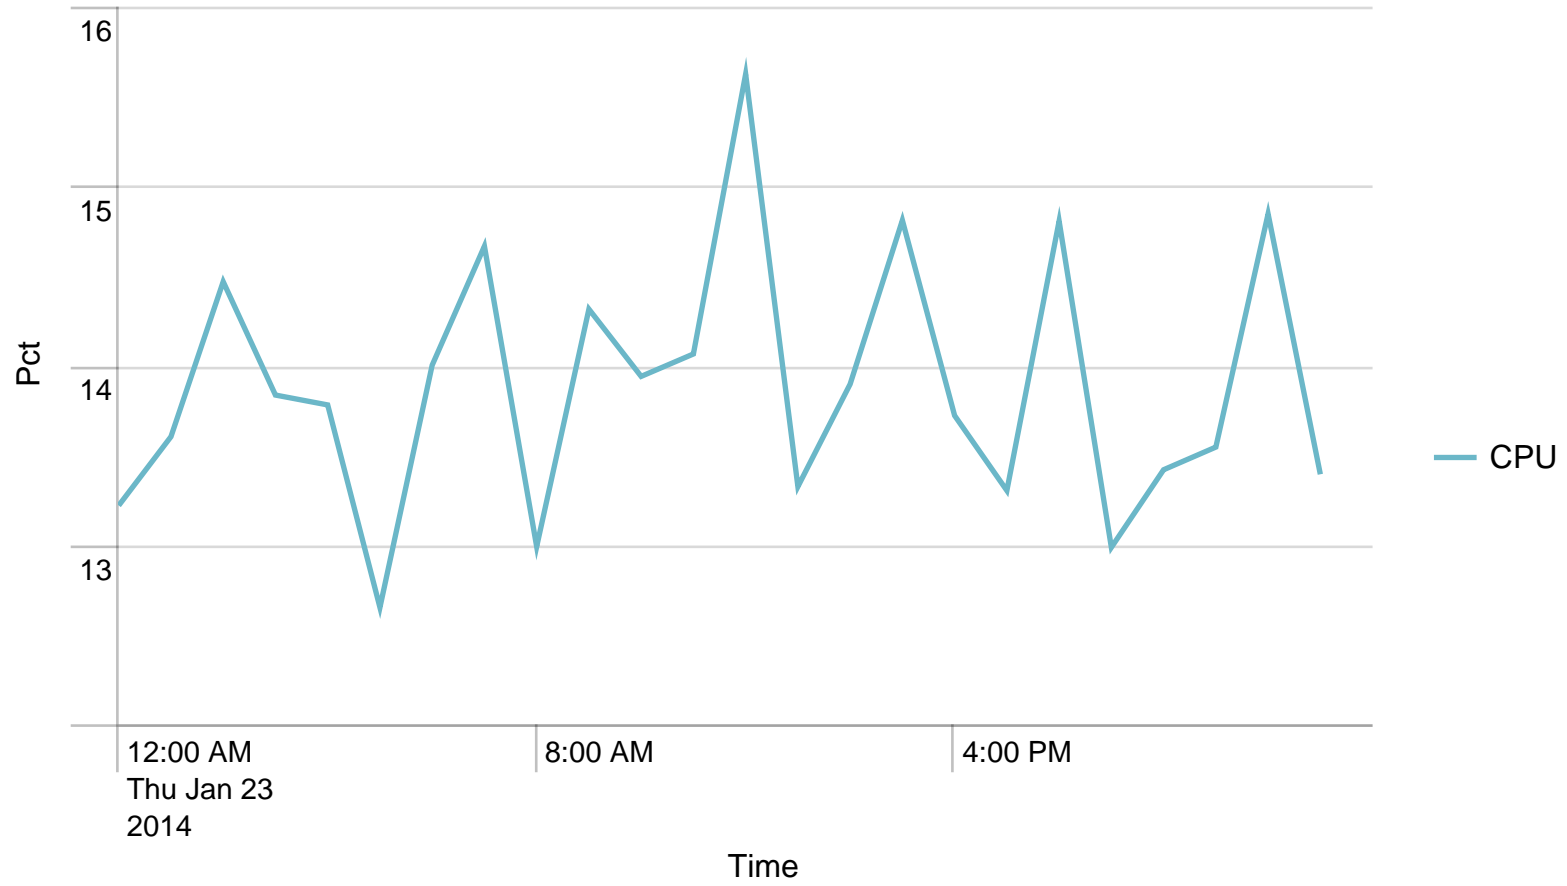

Average response time (ms) pr application / 1 hour - past day. Trigger: 4 sec

Alerts - responsetime / last 24 hours

_time	path	dur	Trigger
1 2014-01-23T00:00:00+0100	/sts/services/NewSecurityTokenService	6275.000000	4000

Requests/path/hour - 24 hours

Avg CPU usage/min - 24 hours

Avg CPU usage/hour - 24 hours

Alerts - CPU usage / last 24 hours

No results found.

Avg responstimes(ms)/host to STS - 24 hours

	Time	rs-app03.nspnet.dk	rs-app04.nspnet.dk
1	01/23/2014 00:00:00	6275.000000	
2	01/23/2014 01:00:00		1175.500000
3	01/23/2014 02:00:00	2225.000000	94.000000
4	01/23/2014 03:00:00	134.000000	
5	01/23/2014 04:00:00	2108.000000	1553.000000
6	01/23/2014 05:00:00		357.000000
7	01/23/2014 06:00:00		
8	01/23/2014 07:00:00	1164.000000	1011.875000
9	01/23/2014 08:00:00	493.800000	495.848485
10	01/23/2014 09:00:00	455.279070	378.044444
11	01/23/2014 10:00:00	486.000000	298.131579
12	01/23/2014 11:00:00	780.500000	530.714286
13	01/23/2014 12:00:00	516.352941	583.437500
14	01/23/2014 13:00:00	772.055556	520.850000
15	01/23/2014 14:00:00	577.083333	719.000000
16	01/23/2014 15:00:00	757.833333	572.300000
17	01/23/2014 16:00:00	694.666667	1139.000000
18	01/23/2014 17:00:00	2830.000000	541.500000
19	01/23/2014 18:00:00	1844.000000	4581.000000
20	01/23/2014 19:00:00	1628.333333	881.666667
21	01/23/2014 20:00:00	152.000000	2432.000000
22	01/23/2014 21:00:00	1268.500000	2001.000000
23	01/23/2014 22:00:00		