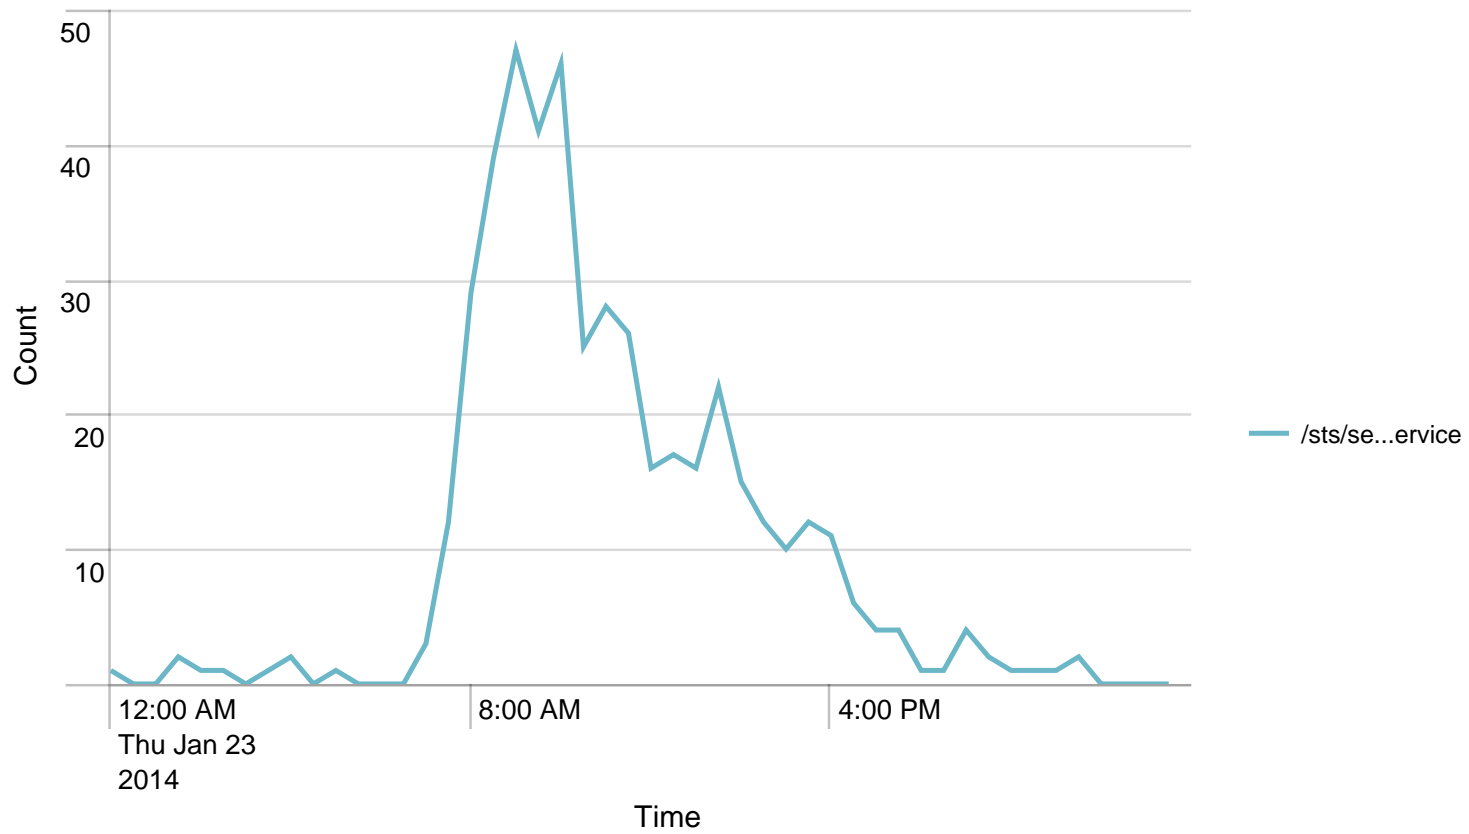

Alerts - responsetime / last 24 hours

_time	path	dur	Trigger
1 2014-01-23T00:00:00+0100	/sts/services/NewSecurityTokenService	6275.000000	4000

Requests/path/hour - 24 hours