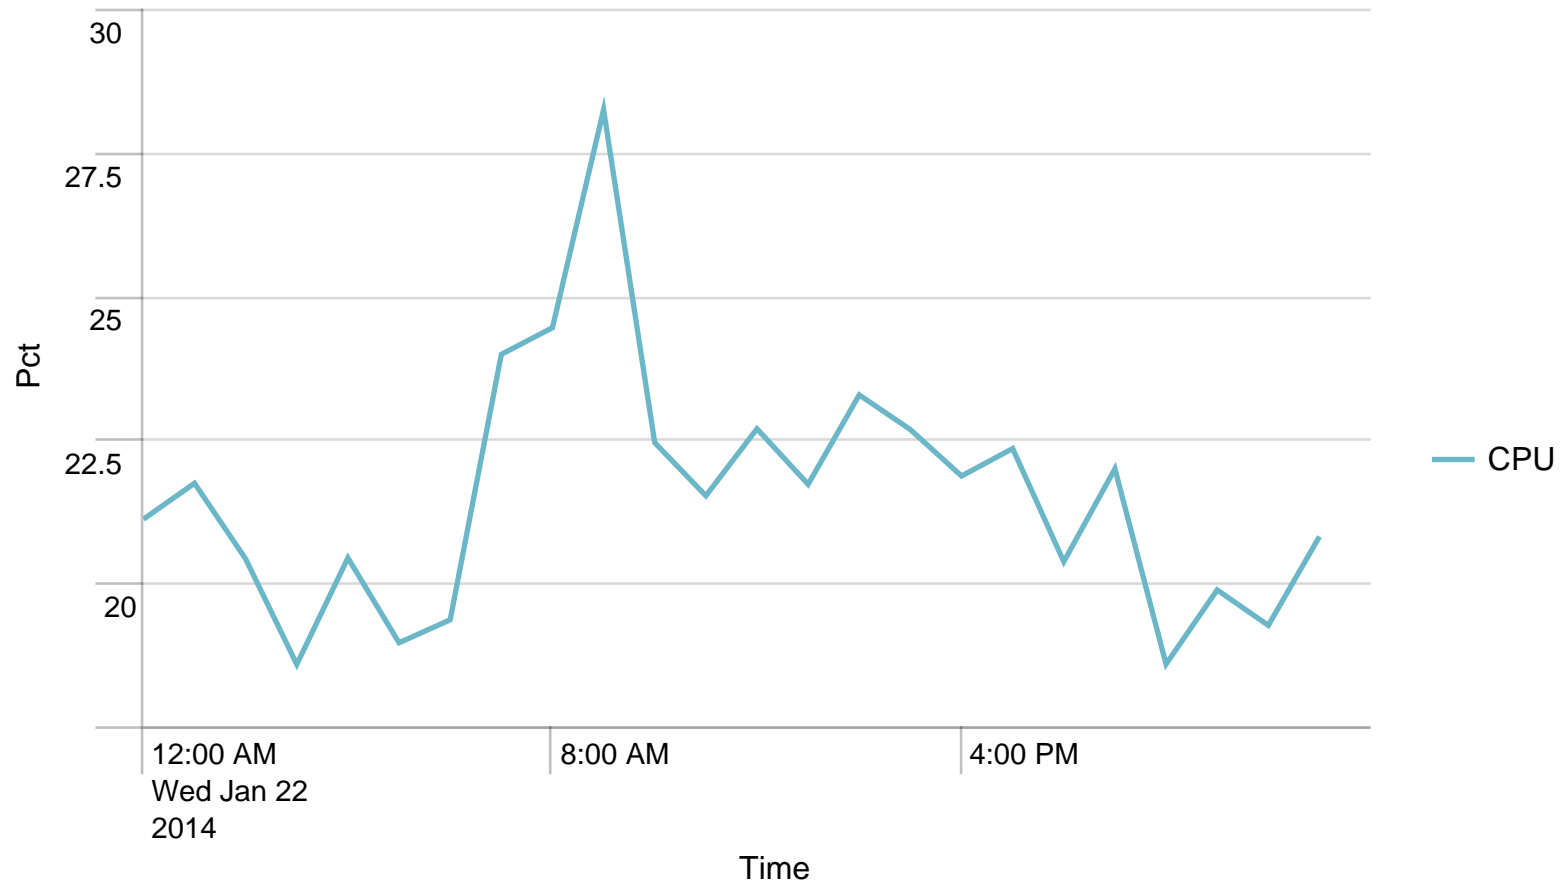

Max Requests / min - 24 hours. Trigger: 864

Alerts - min / last 24 hours

No results found.

Max Requests / last 24 hours. Trigger: 51840

Alerts - hour / last 24 hours

No results found.

Used Heap (MB) / 5 minutes - last 24 hours. Trigger: 90%

Alerts - responsetime / last 24 hours

No results found.

Requests/path/hour - 24 hours

Avg CPU usage/min - 24 hours

Avg CPU usage/hour - 24 hours

Alerts - CPU usage / last 24 hours

No results found.

Avg responstimes(ms)/host to SOSIGW - 24 hours

	Time	rm-app03.nspnet.dk	rm-app04.nspnet.dk
1	01/22/2014 00:00:00		84.820225 99.130597
2	01/22/2014 01:00:00		73.783251 100.742574
3	01/22/2014 02:00:00		79.345912 89.483871
4	01/22/2014 03:00:00		62.810458 93.948052
5	01/22/2014 04:00:00		74.775956 91.183784
6	01/22/2014 05:00:00		63.095506 91.920904
7	01/22/2014 06:00:00		72.986755 116.652655
8	01/22/2014 07:00:00		85.438697 84.858294
9	01/22/2014 08:00:00		85.302326 85.715767
10	01/22/2014 09:00:00		108.916941 118.395095
11	01/22/2014 10:00:00		134.275579 134.786751
12	01/22/2014 11:00:00		118.835539 128.070807
13	01/22/2014 12:00:00		110.646682 111.844066
14	01/22/2014 13:00:00		100.567342 115.328729
15	01/22/2014 14:00:00		104.187094 107.147501
16	01/22/2014 15:00:00		88.888453 104.652935
17	01/22/2014 16:00:00		97.621562 96.653378
18	01/22/2014 17:00:00		94.586028 112.907336
19	01/22/2014 18:00:00		105.875717 110.938224
20	01/22/2014 19:00:00		95.029091 90.931900
21	01/22/2014 20:00:00		112.218000 77.465209
22	01/22/2014 21:00:00		93.073620 99.742204
23	01/22/2014 22:00:00		86.968966 247.824957