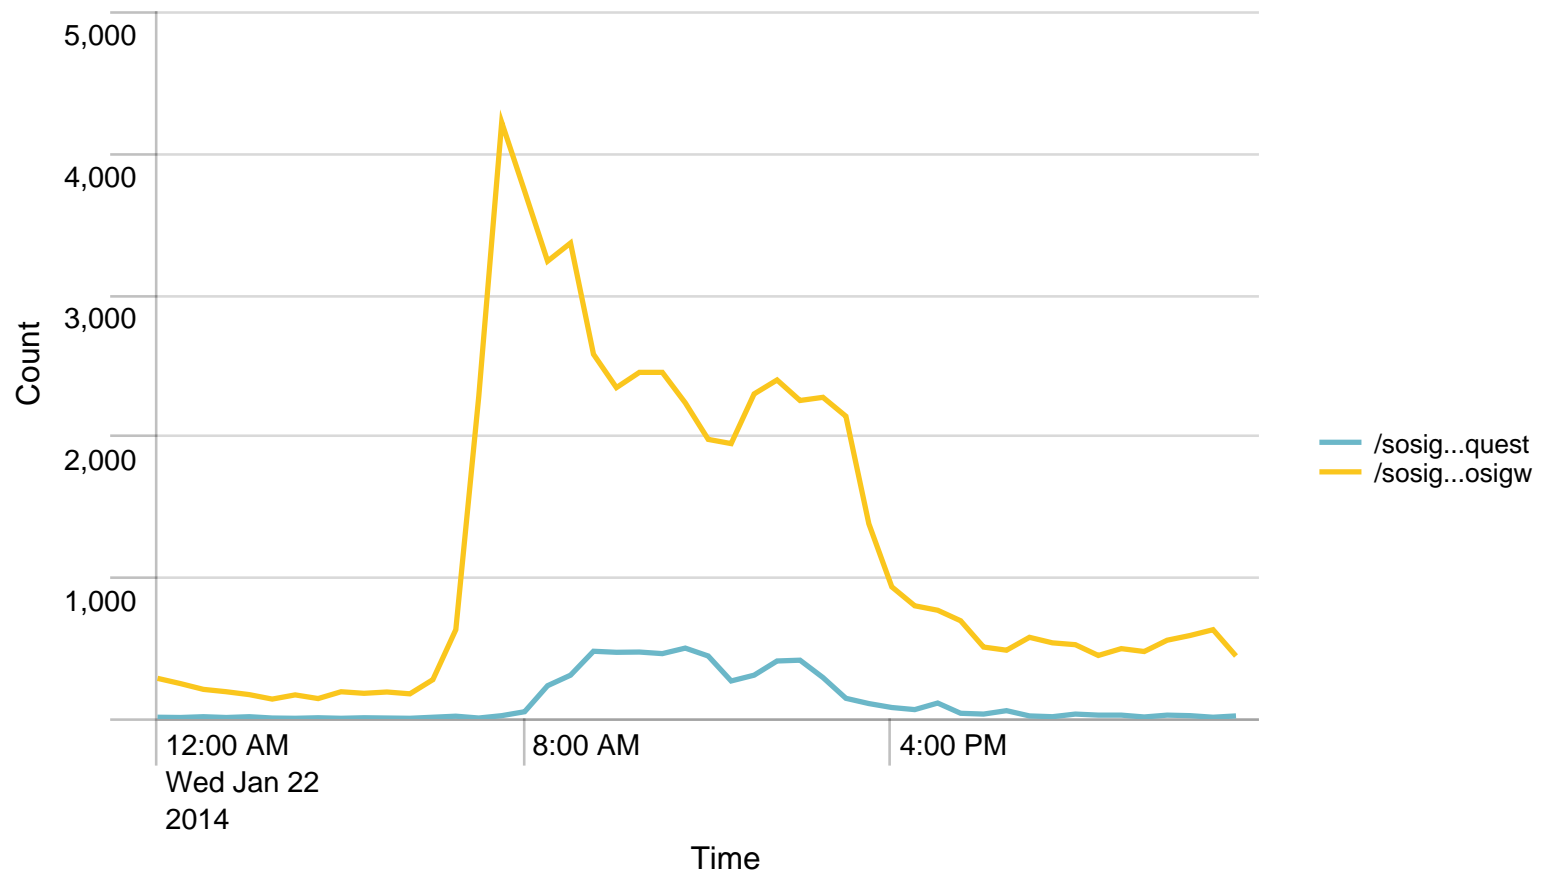

Max Requests / min - 24 hours. Trigger: 864

Alerts - min / last 24 hours

No results found.

Max Requests / last 24 hours. Trigger: 51840

Alerts - hour / last 24 hours

No results found.

Used Heap (MB) / 5 minutes - last 24 hours. Trigger: 90%

Alerts - Memory / last 24 hours

No results found.

Average response time (ms) pr application / 1 minute - past day. Trigger: 4 sec

Alerts - responsetime / last 24 hours

No results found.

Average response time (ms) pr application / 1 hour - past day. Trigger: 5 sec

Alerts - responsetime / last 24 hours

No results found.

Requests/path/hour - 24 hours

Avg CPU usage/min - 24 hours

Avg CPU usage/hour - 24 hours

Alerts - CPU usage / last 24 hours

No results found.

Avg responstimes(ms)/host to SOSIGW - 24 hours

	Time	rm-app03.nspnet.dk	rm-app04.nspnet.dk
1	01/22/2014 00:00:00		84.820225 99.130597
2	01/22/2014 01:00:00		73.783251 100.742574
3	01/22/2014 02:00:00		79.345912 89.483871
4	01/22/2014 03:00:00		62.810458 93.948052
5	01/22/2014 04:00:00		74.775956 91.183784
6	01/22/2014 05:00:00		63.095506 91.920904
7	01/22/2014 06:00:00		72.986755 116.652655
8	01/22/2014 07:00:00		85.438697 84.858294
9	01/22/2014 08:00:00		85.302326 85.715767
10	01/22/2014 09:00:00		108.916941 118.395095
11	01/22/2014 10:00:00		134.275579 134.786751
12	01/22/2014 11:00:00		118.835539 128.070807
13	01/22/2014 12:00:00		110.646682 111.844066
14	01/22/2014 13:00:00		100.567342 115.328729
15	01/22/2014 14:00:00		104.187094 107.147501
16	01/22/2014 15:00:00		88.888453 104.652935
17	01/22/2014 16:00:00		97.621562 96.653378
18	01/22/2014 17:00:00		94.586028 112.907336
19	01/22/2014 18:00:00		105.875717 110.938224
20	01/22/2014 19:00:00		95.029091 90.931900
21	01/22/2014 20:00:00		112.218000 77.465209
22	01/22/2014 21:00:00		93.073620 99.742204
23	01/22/2014 22:00:00		86.968966 247.824957