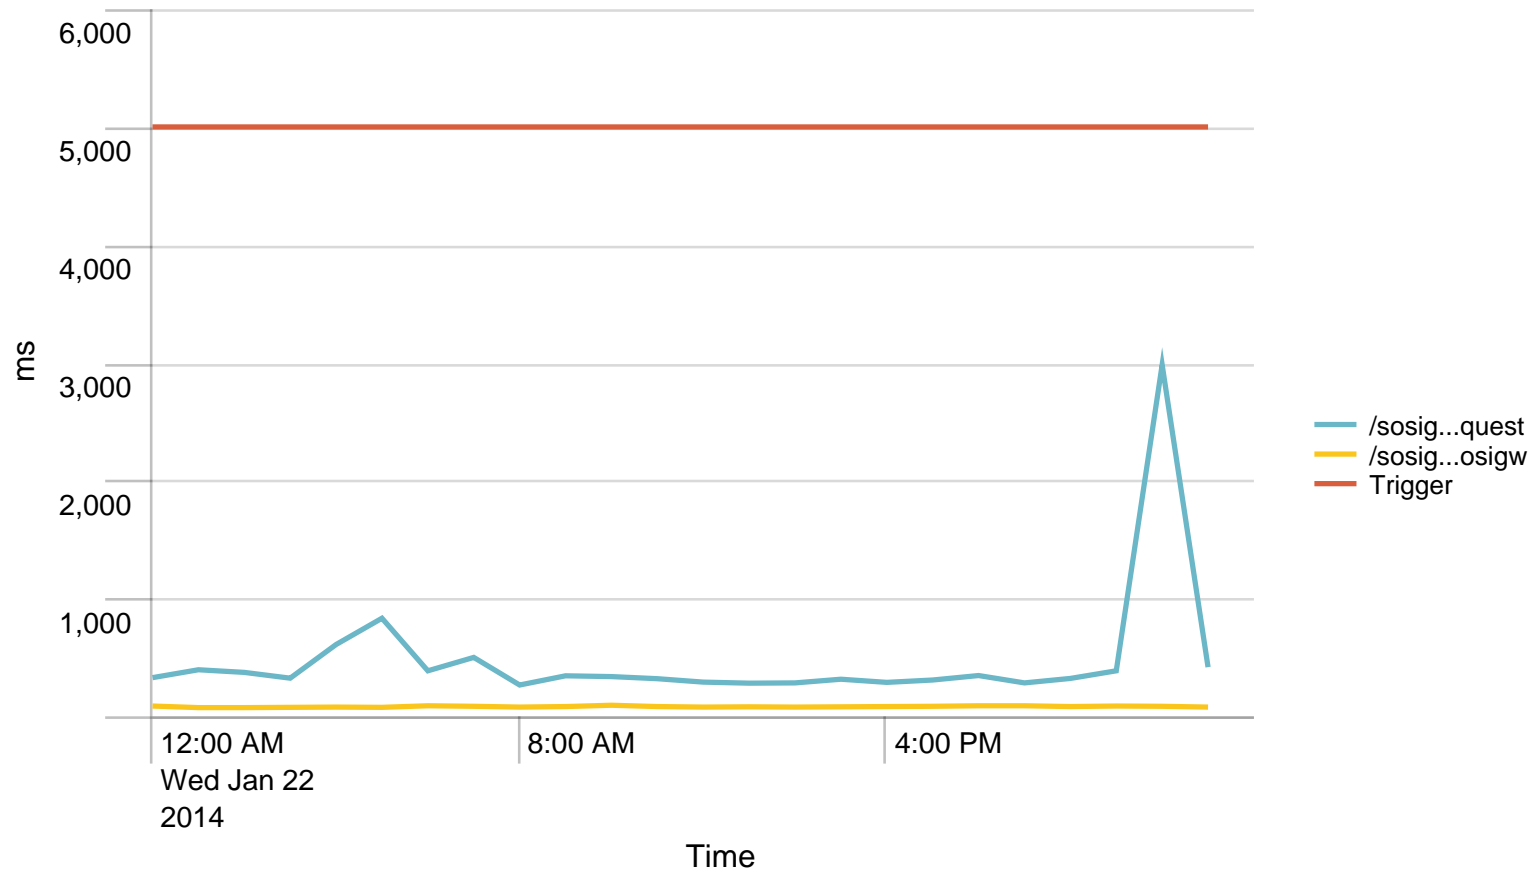

Max Requests / min - 24 hours. Trigger: 864

Alerts - min / last 24 hours

No results found.

Max Requests / last 24 hours. Trigger: 51840

Alerts - hour / last 24 hours

No results found.

Used Heap (MB) / 5 minutes - last 24 hours. Trigger: 90%

Alerts - Memory / last 24 hours

No results found.

Average response time (ms) pr application / 1 minute - past day. Trigger: 4 sec

Alerts - responsetime / last 24 hours

No results found.

Average response time (ms) pr application / 1 hour - past day. Trigger: 5 sec

Alerts - responsetime / last 24 hours

No results found.

Requests/path/hour - 24 hours

Avg CPU usage/min - 24 hours

Avg CPU usage/hour - 24 hours

Alerts - CPU usage / last 24 hours

No results found.

Avg responstimes(ms)/host to SOSIGW - 24 hours

	Time	rm-app03.nspnet.dk	rm-app04.nspnet.dk
1	01/22/2014 00:00:00		84.820225 99.130597
2	01/22/2014 01:00:00		73.783251 100.742574
3	01/22/2014 02:00:00		79.345912 89.483871
4	01/22/2014 03:00:00		62.810458 93.948052
5	01/22/2014 04:00:00		74.775956 91.183784
6	01/22/2014 05:00:00		63.095506 91.920904
7	01/22/2014 06:00:00		72.986755 116.652655
8	01/22/2014 07:00:00		85.438697 84.858294
9	01/22/2014 08:00:00		85.302326 85.715767
10	01/22/2014 09:00:00		108.916941 118.395095
11	01/22/2014 10:00:00		134.275579 134.786751
12	01/22/2014 11:00:00		118.835539 128.070807
13	01/22/2014 12:00:00		110.646682 111.844066
14	01/22/2014 13:00:00		100.567342 115.328729
15	01/22/2014 14:00:00		104.187094 107.147501
16	01/22/2014 15:00:00		88.888453 104.652935
17	01/22/2014 16:00:00		97.621562 96.653378
18	01/22/2014 17:00:00		94.586028 112.907336
19	01/22/2014 18:00:00		105.875717 110.938224
20	01/22/2014 19:00:00		95.029091 90.931900
21	01/22/2014 20:00:00		112.218000 77.465209
22	01/22/2014 21:00:00		93.073620 99.742204
23	01/22/2014 22:00:00		86.968966 247.824957