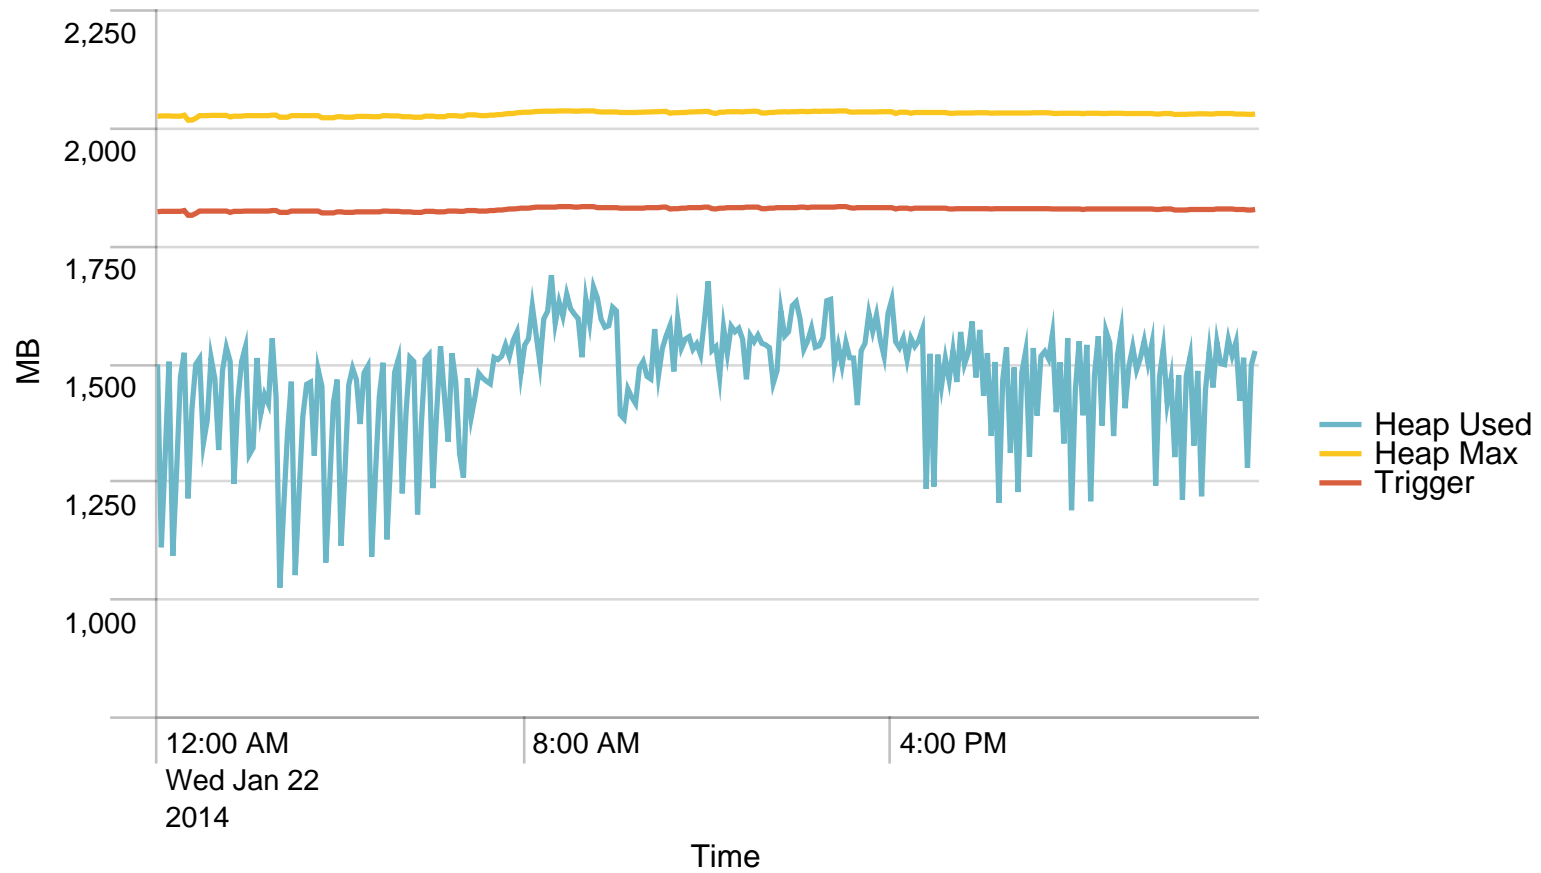

Max Requests / min - 24 hours. Trigger: 864

Alerts - min / last 24 hours

No results found.

Max Requests / last 24 hours. Trigger: 51840

Alerts - hour / last 24 hours

No results found.

Used Heap (MB) / 5 minutes - last 24 hours. Trigger: 90%

Alerts - Memory / last 24 hours

No results found.

Average response time (ms) pr application / 1 minute - past day. Trigger: 4 sec

Alerts - responsetime / last 24 hours

No results found.

Average response time (ms) pr application / 1 hour - past day. Trigger: 5 sec

Alerts - responsetime / last 24 hours

No results found.

Requests/path/hour - 24 hours

Avg CPU usage/min - 24 hours

Avg CPU usage/hour - 24 hours

Alerts - CPU usage / last 24 hours

No results found.

Avg responstimes(ms)/host to SOSIGW - 24 hours

	Time	rm-app03.nspnet.dk	rm-app04.nspnet.dk
1	01/22/2014 00:00:00		84.820225 99.130597
2	01/22/2014 01:00:00		73.783251 100.742574
3	01/22/2014 02:00:00		79.345912 89.483871
4	01/22/2014 03:00:00		62.810458 93.948052
5	01/22/2014 04:00:00		74.775956 91.183784
6	01/22/2014 05:00:00		63.095506 91.920904
7	01/22/2014 06:00:00		72.986755 116.652655
8	01/22/2014 07:00:00		85.438697 84.858294
9	01/22/2014 08:00:00		85.302326 85.715767
10	01/22/2014 09:00:00		108.916941 118.395095
11	01/22/2014 10:00:00		134.275579 134.786751
12	01/22/2014 11:00:00		118.835539 128.070807
13	01/22/2014 12:00:00		110.646682 111.844066
14	01/22/2014 13:00:00		100.567342 115.328729
15	01/22/2014 14:00:00		104.187094 107.147501
16	01/22/2014 15:00:00		88.888453 104.652935
17	01/22/2014 16:00:00		97.621562 96.653378
18	01/22/2014 17:00:00		94.586028 112.907336
19	01/22/2014 18:00:00		105.875717 110.938224
20	01/22/2014 19:00:00		95.029091 90.931900
21	01/22/2014 20:00:00		112.218000 77.465209
22	01/22/2014 21:00:00		93.073620 99.742204
23	01/22/2014 22:00:00		86.968966 247.824957