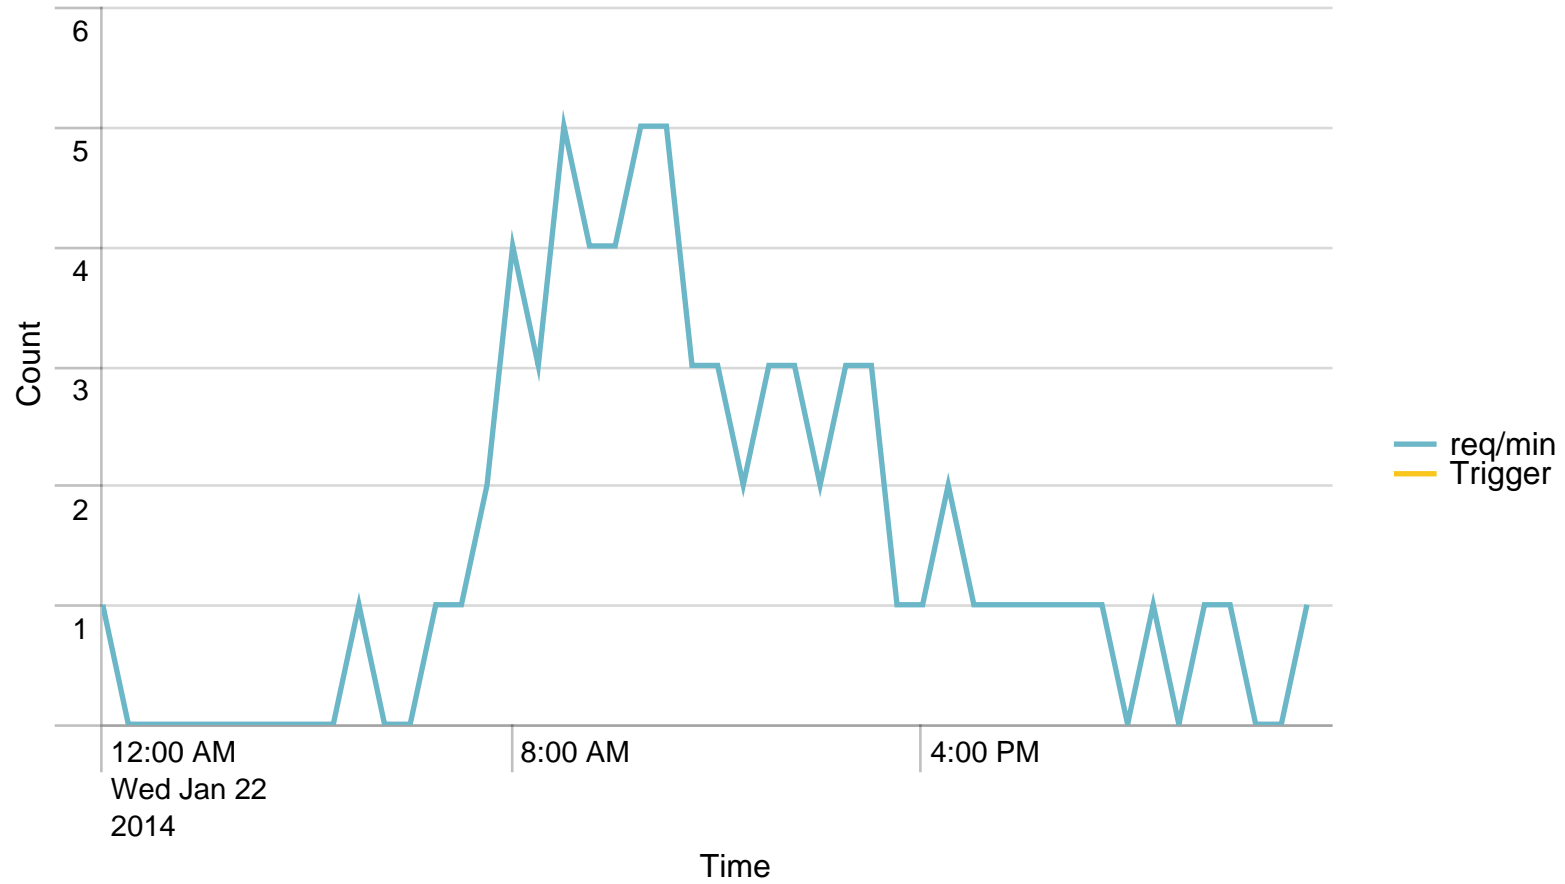

Max Requests / min - 24 hours. Trigger: 864

Alerts - min / last 24 hours

No results found.

Max Requests / last 24 hours. Trigger: 51840

Alerts - hour / last 24 hours

No results found.

Used Heap (MB) / 5 minutes - last 24 hours. Trigger: 90%

Alerts - Memory / last 24 hours

No results found.

Average response time (ms) pr application / 1 minute - past day. Trigger: 4 sec

Alerts - responsetime / last 24 hours

No results found.

Average response time (ms) pr application / 1 hour - past day. Trigger: 5 sec

	Time	rs-app03.nspnet.dk	rs-app04.nspnet.dk
1	01/22/2014 00:00:00		146.000000
2	01/22/2014 01:00:00		
3	01/22/2014 02:00:00		
4	01/22/2014 03:00:00		
5	01/22/2014 04:00:00		
6	01/22/2014 05:00:00		1414.000000
7	01/22/2014 06:00:00		1303.000000
8	01/22/2014 07:00:00	988.166667	1145.857143
9	01/22/2014 08:00:00	536.483871	473.206897
10	01/22/2014 09:00:00	589.411765	362.767857
11	01/22/2014 10:00:00	614.833333	474.414634
12	01/22/2014 11:00:00	719.967742	383.416667
13	01/22/2014 12:00:00	469.176471	521.785714
14	01/22/2014 13:00:00	640.047619	639.440000
15	01/22/2014 14:00:00	745.692308	331.166667
16	01/22/2014 15:00:00	867.538462	748.444444
17	01/22/2014 16:00:00	1376.285714	864.800000
18	01/22/2014 17:00:00	1224.571429	935.500000
19	01/22/2014 18:00:00	1629.333333	2114.500000
20	01/22/2014 19:00:00		658.500000
21	01/22/2014 20:00:00	2187.000000	102.000000
22	01/22/2014 21:00:00		1153.500000
23	01/22/2014 22:00:00		3952.000000