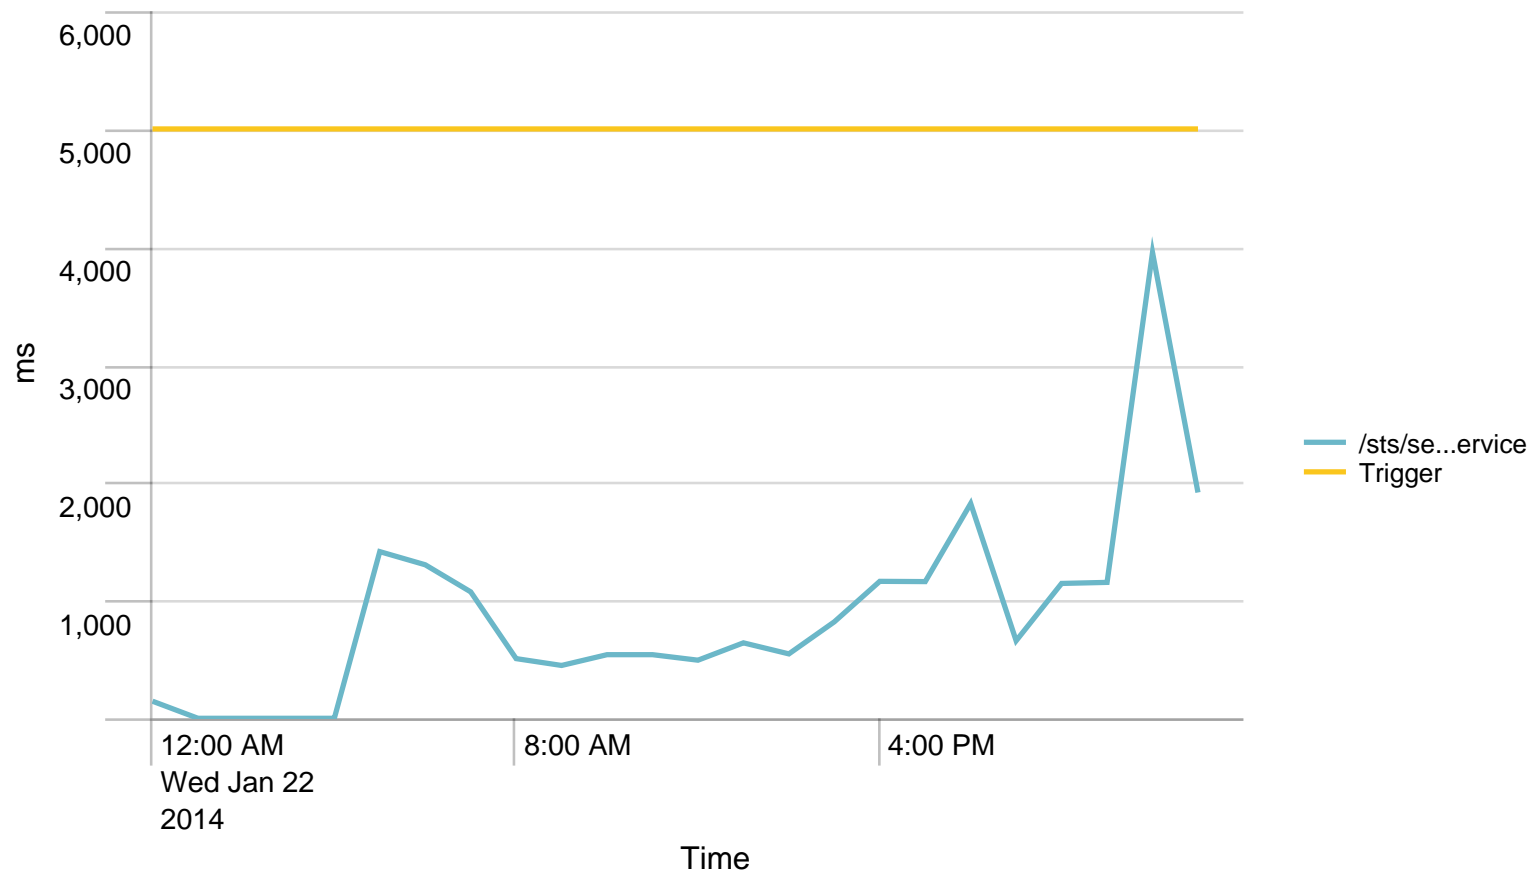

Max Requests / min - 24 hours. Trigger: 864

Alerts - min / last 24 hours

No results found.

Max Requests / last 24 hours. Trigger: 51840

Alerts - hour / last 24 hours

No results found.

Used Heap (MB) / 5 minutes - last 24 hours. Trigger: 90%

Alerts - Memory / last 24 hours

No results found.

Average response time (ms) pr application / 1 minute - past day. Trigger: 4 sec

Alerts - responsetime / last 24 hours

No results found.

Average response time (ms) pr application / 1 hour - past day. Trigger: 5 sec

Alerts - responsetime / last 24 hours

No results found.

Requests/path/hour - 24 hours

Avg CPU usage/min - 24 hours

Avg CPU usage/hour - 24 hours

Alerts - CPU usage / last 24 hours

No results found.

Avg responstimes(ms)/host to STS - 24 hours

	Time	rs-app03.nspnet.dk	rs-app04.nspnet.dk
1	01/22/2014 00:00:00		146.000000
2	01/22/2014 01:00:00		
3	01/22/2014 02:00:00		
4	01/22/2014 03:00:00		
5	01/22/2014 04:00:00		
6	01/22/2014 05:00:00		1414.000000
7	01/22/2014 06:00:00		1303.000000
8	01/22/2014 07:00:00	988.166667	1145.857143
9	01/22/2014 08:00:00	536.483871	473.206897
10	01/22/2014 09:00:00	589.411765	362.767857
11	01/22/2014 10:00:00	614.833333	474.414634
12	01/22/2014 11:00:00	719.967742	383.416667
13	01/22/2014 12:00:00	469.176471	521.785714
14	01/22/2014 13:00:00	640.047619	639.440000
15	01/22/2014 14:00:00	745.692308	331.166667
16	01/22/2014 15:00:00	867.538462	748.444444
17	01/22/2014 16:00:00	1376.285714	864.800000
18	01/22/2014 17:00:00	1224.571429	935.500000
19	01/22/2014 18:00:00	1629.333333	2114.500000
20	01/22/2014 19:00:00		658.500000
21	01/22/2014 20:00:00	2187.000000	102.000000
22	01/22/2014 21:00:00		1153.500000
23	01/22/2014 22:00:00		3952.000000