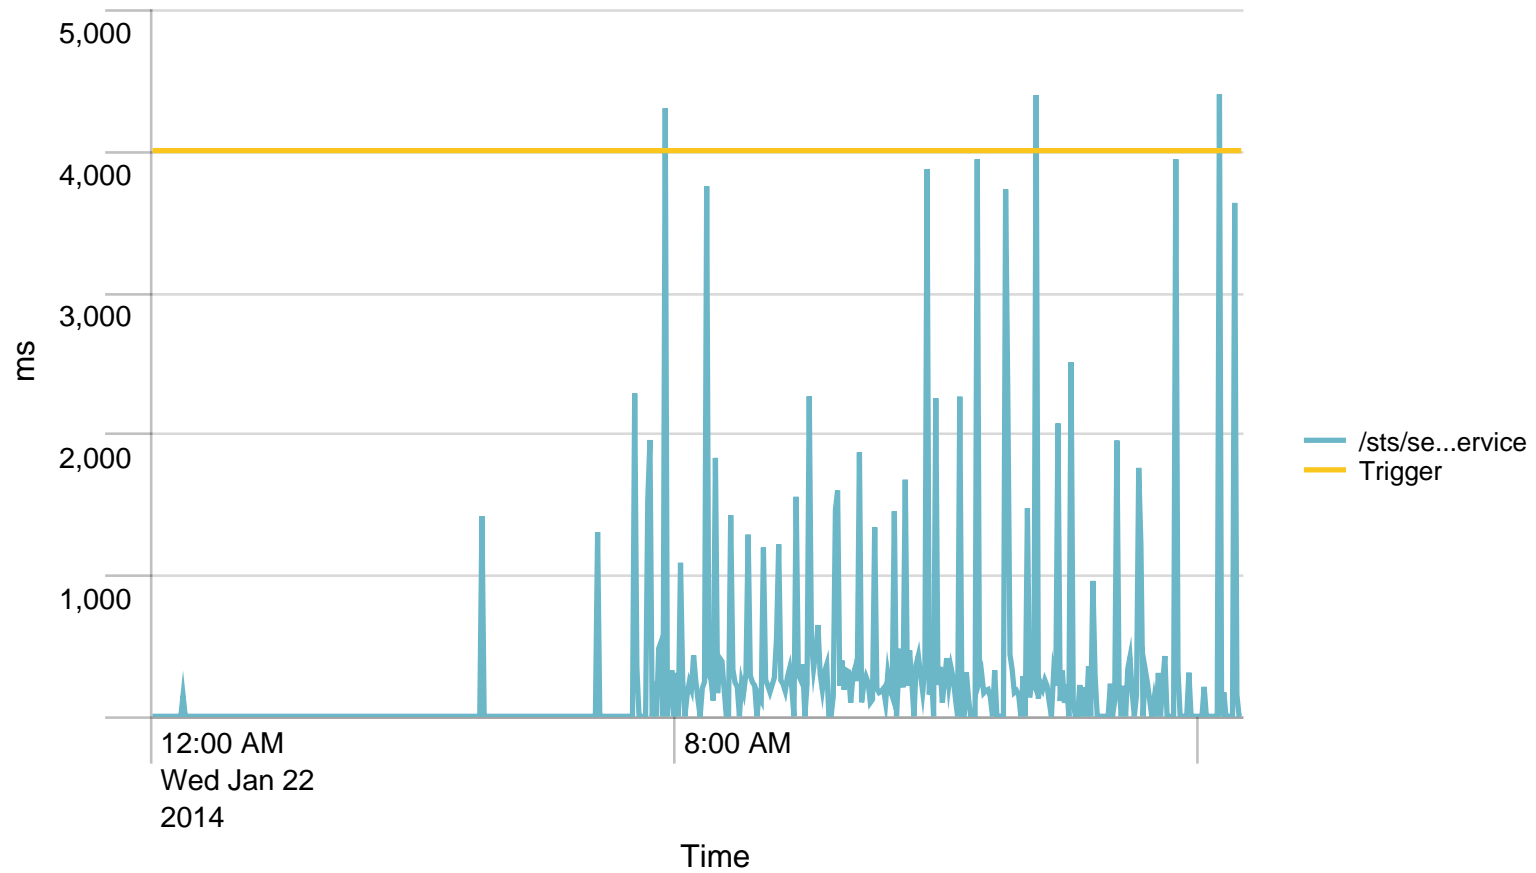

Alerts - Memory / last 24 hours

No results found.

Average response time (ms) pr application / 1 minute - past day. Trigger: 4 sec