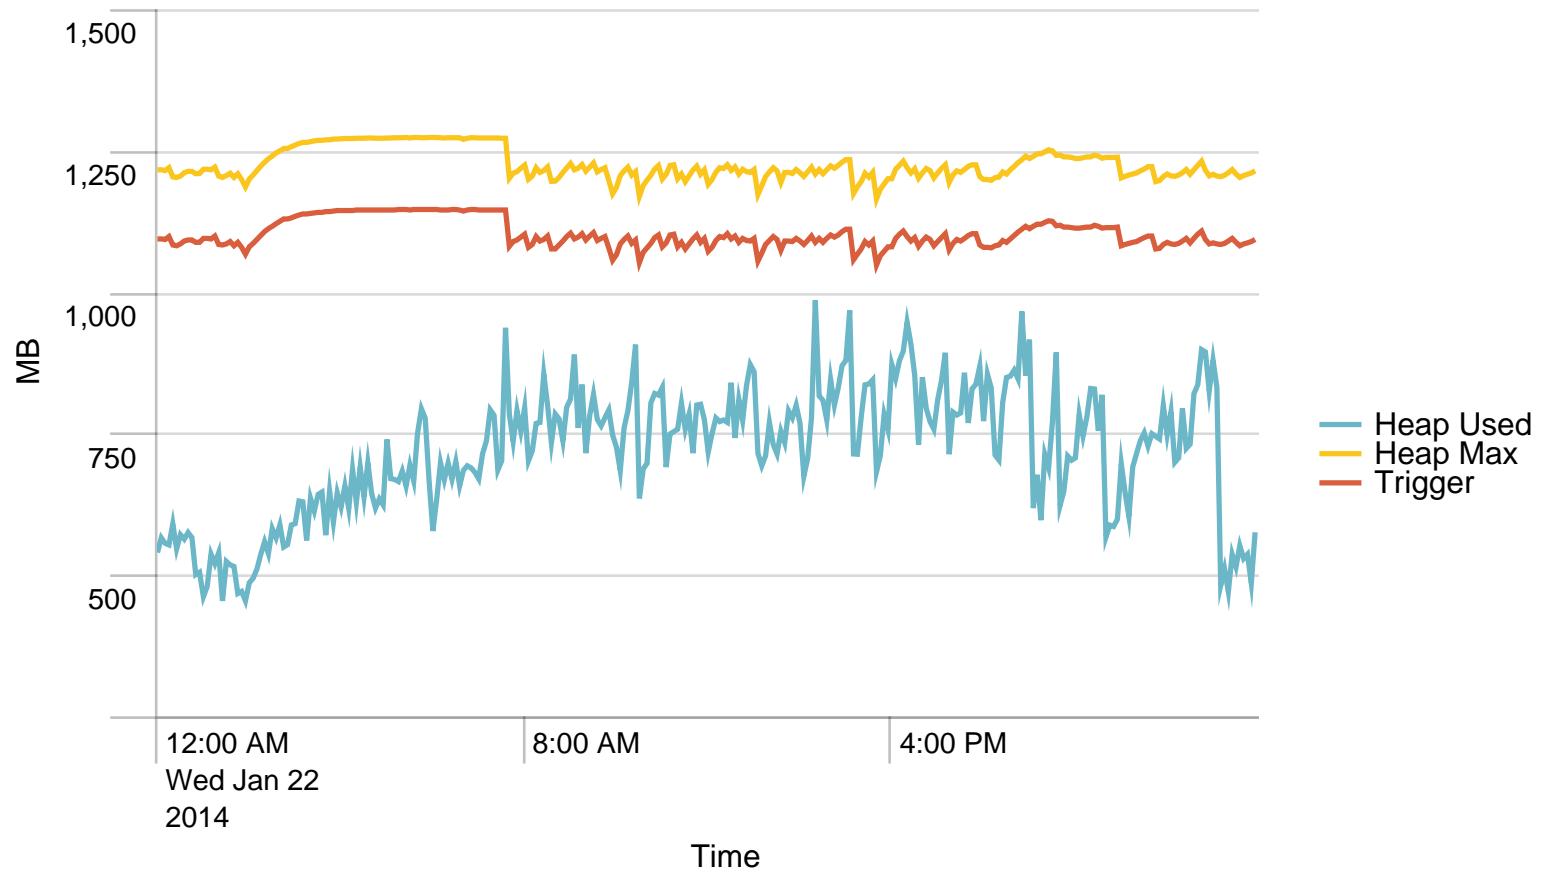

Max Requests / min - 24 hours. Trigger: 864

Alerts - min / last 24 hours

No results found.

Max Requests / last 24 hours. Trigger: 51840

Alerts - hour / last 24 hours

No results found.

Used Heap (MB) / 5 minutes - last 24 hours. Trigger: 90%

Alerts - Memory / last 24 hours

No results found.

Average response time (ms) pr application / 1 minute - past day. Trigger: 4 sec

Alerts - responsetime / last 24 hours

No results found.

Average response time (ms) pr application / 1 hour - past day. Trigger: 5 sec

Alerts - responsetime / last 24 hours

No results found.

Requests/path/hour - 24 hours

Avg CPU usage/min - 24 hours

Avg CPU usage/hour - 24 hours

Alerts - CPU usage / last 24 hours

No results found.

Avg responstimes(ms)/host to STS - 24 hours

	Time	rs-app03.nspnet.dk	rs-app04.nspnet.dk
1	01/22/2014 00:00:00		146.000000
2	01/22/2014 01:00:00		
3	01/22/2014 02:00:00		
4	01/22/2014 03:00:00		
5	01/22/2014 04:00:00		
6	01/22/2014 05:00:00		1414.000000
7	01/22/2014 06:00:00		1303.000000
8	01/22/2014 07:00:00	988.166667	1145.857143
9	01/22/2014 08:00:00	536.483871	473.206897
10	01/22/2014 09:00:00	589.411765	362.767857
11	01/22/2014 10:00:00	614.833333	474.414634
12	01/22/2014 11:00:00	719.967742	383.416667
13	01/22/2014 12:00:00	469.176471	521.785714
14	01/22/2014 13:00:00	640.047619	639.440000
15	01/22/2014 14:00:00	745.692308	331.166667
16	01/22/2014 15:00:00	867.538462	748.444444
17	01/22/2014 16:00:00	1376.285714	864.800000
18	01/22/2014 17:00:00	1224.571429	935.500000
19	01/22/2014 18:00:00	1629.333333	2114.500000
20	01/22/2014 19:00:00		658.500000
21	01/22/2014 20:00:00	2187.000000	102.000000
22	01/22/2014 21:00:00		1153.500000
23	01/22/2014 22:00:00		3952.000000