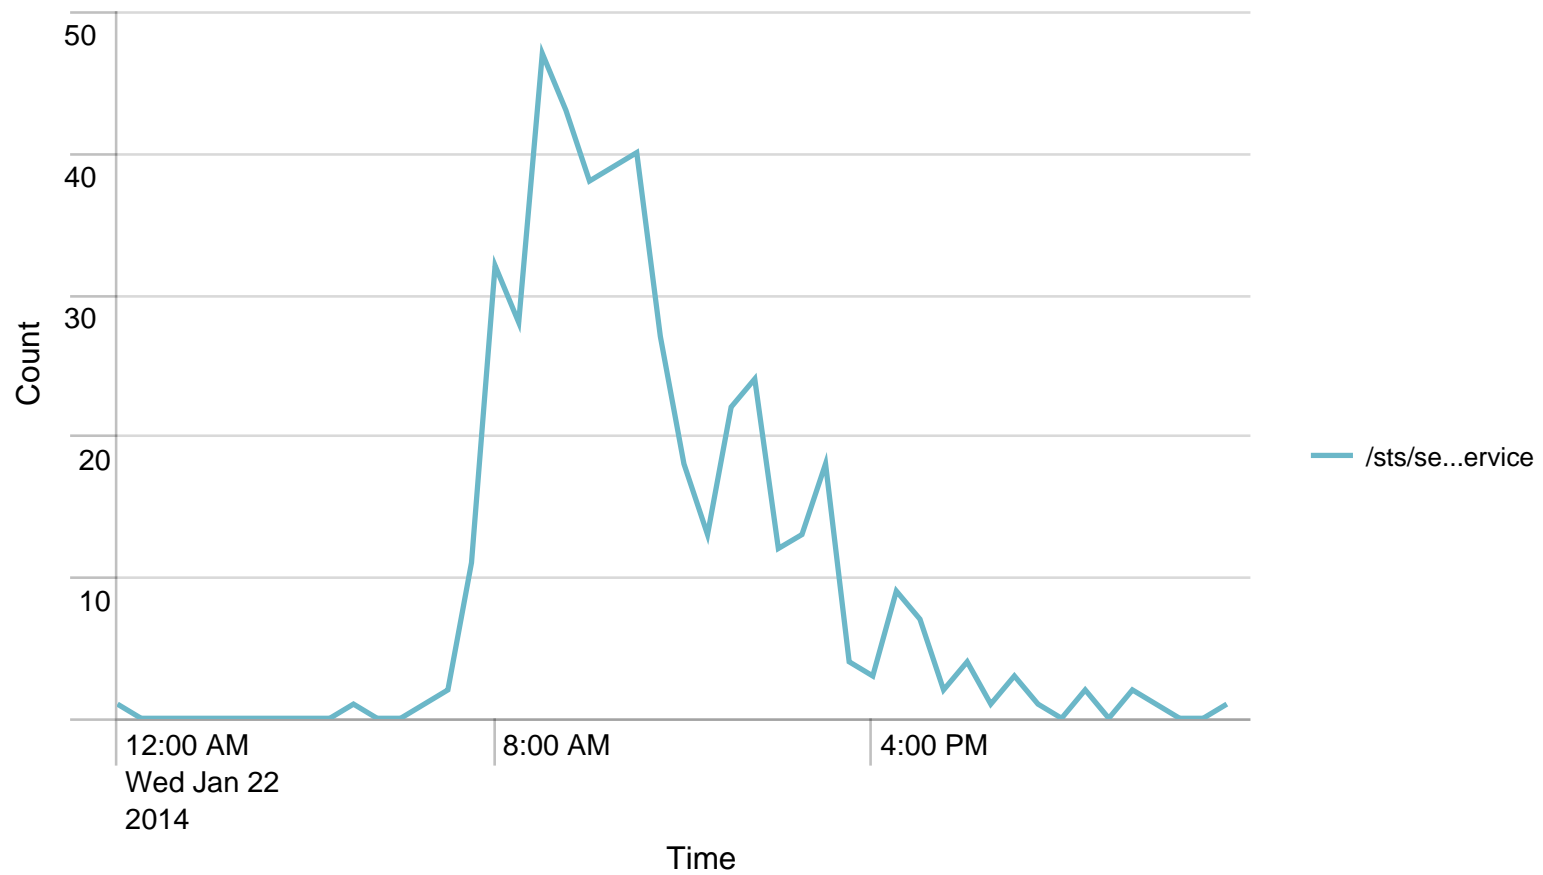

Max Requests / min - 24 hours. Trigger: 864

Alerts - min / last 24 hours

No results found.

Max Requests / last 24 hours. Trigger: 51840

Alerts - hour / last 24 hours

No results found.

Used Heap (MB) / 5 minutes - last 24 hours. Trigger: 90%

Alerts - Memory / last 24 hours

No results found.

Average response time (ms) pr application / 1 minute - past day. Trigger: 4 sec

Alerts - responsetime / last 24 hours

No results found.

Average response time (ms) pr application / 1 hour - past day. Trigger: 5 sec

Alerts - responsetime / last 24 hours

No results found.

Requests/path/hour - 24 hours

Avg CPU usage/min - 24 hours

Avg CPU usage/hour - 24 hours

Alerts - CPU usage / last 24 hours

No results found.

Avg responstimes(ms)/host to STS - 24 hours

	Time	rs-app03.nspnet.dk	rs-app04.nspnet.dk
1	01/22/2014 00:00:00		146.000000
2	01/22/2014 01:00:00		
3	01/22/2014 02:00:00		
4	01/22/2014 03:00:00		
5	01/22/2014 04:00:00		
6	01/22/2014 05:00:00		1414.000000
7	01/22/2014 06:00:00		1303.000000
8	01/22/2014 07:00:00	988.166667	1145.857143
9	01/22/2014 08:00:00	536.483871	473.206897
10	01/22/2014 09:00:00	589.411765	362.767857
11	01/22/2014 10:00:00	614.833333	474.414634
12	01/22/2014 11:00:00	719.967742	383.416667
13	01/22/2014 12:00:00	469.176471	521.785714
14	01/22/2014 13:00:00	640.047619	639.440000
15	01/22/2014 14:00:00	745.692308	331.166667
16	01/22/2014 15:00:00	867.538462	748.444444
17	01/22/2014 16:00:00	1376.285714	864.800000
18	01/22/2014 17:00:00	1224.571429	935.500000
19	01/22/2014 18:00:00	1629.333333	2114.500000
20	01/22/2014 19:00:00		658.500000
21	01/22/2014 20:00:00	2187.000000	102.000000
22	01/22/2014 21:00:00		1153.500000
23	01/22/2014 22:00:00		3952.000000