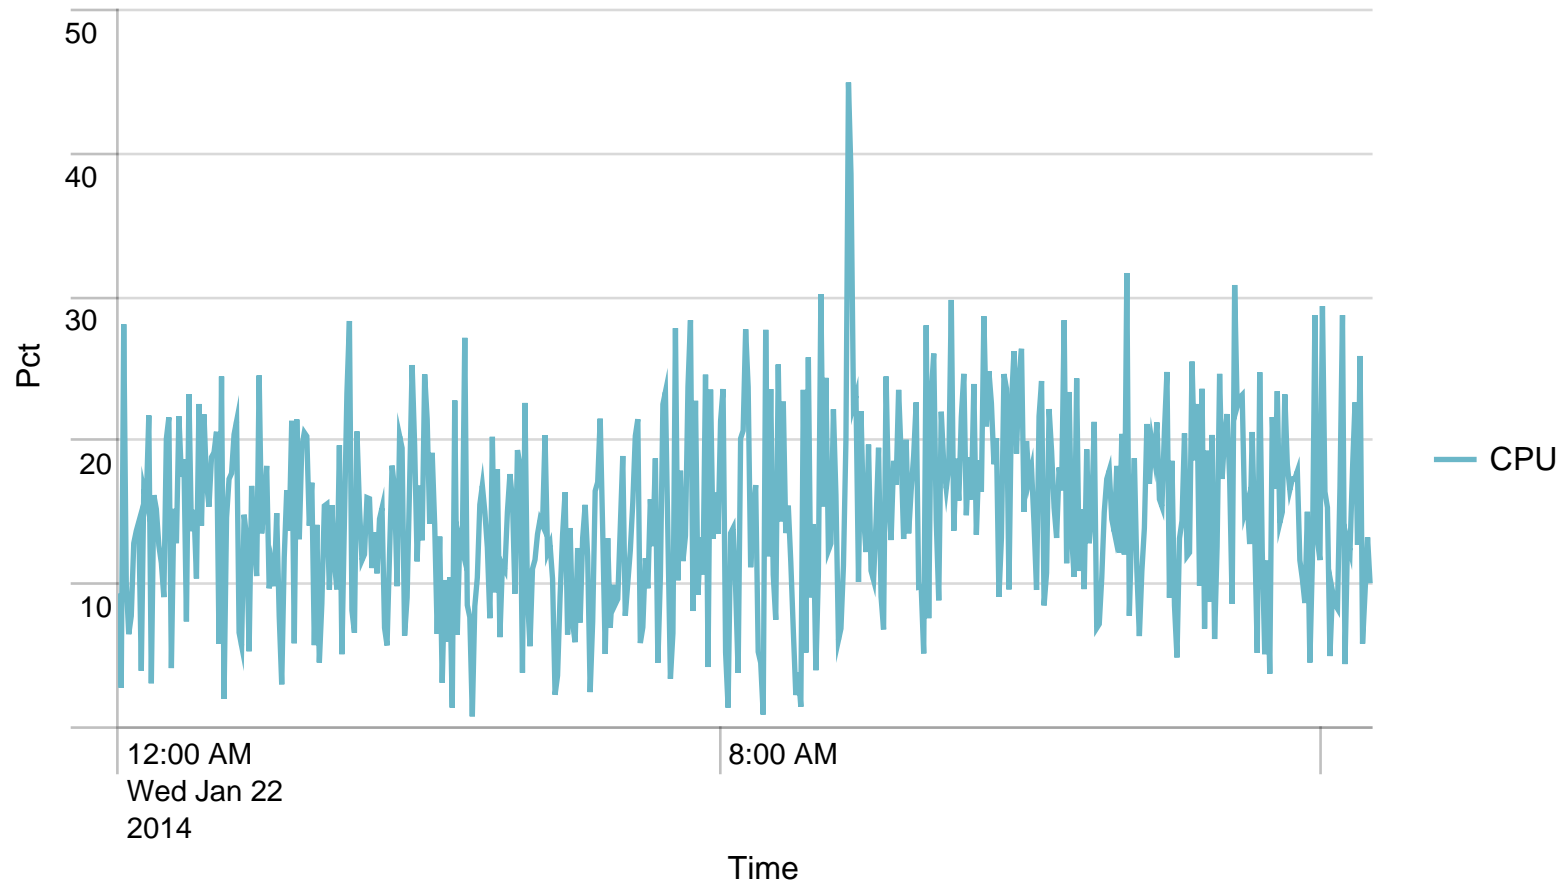

Avg CPU usage/min - 24 hours