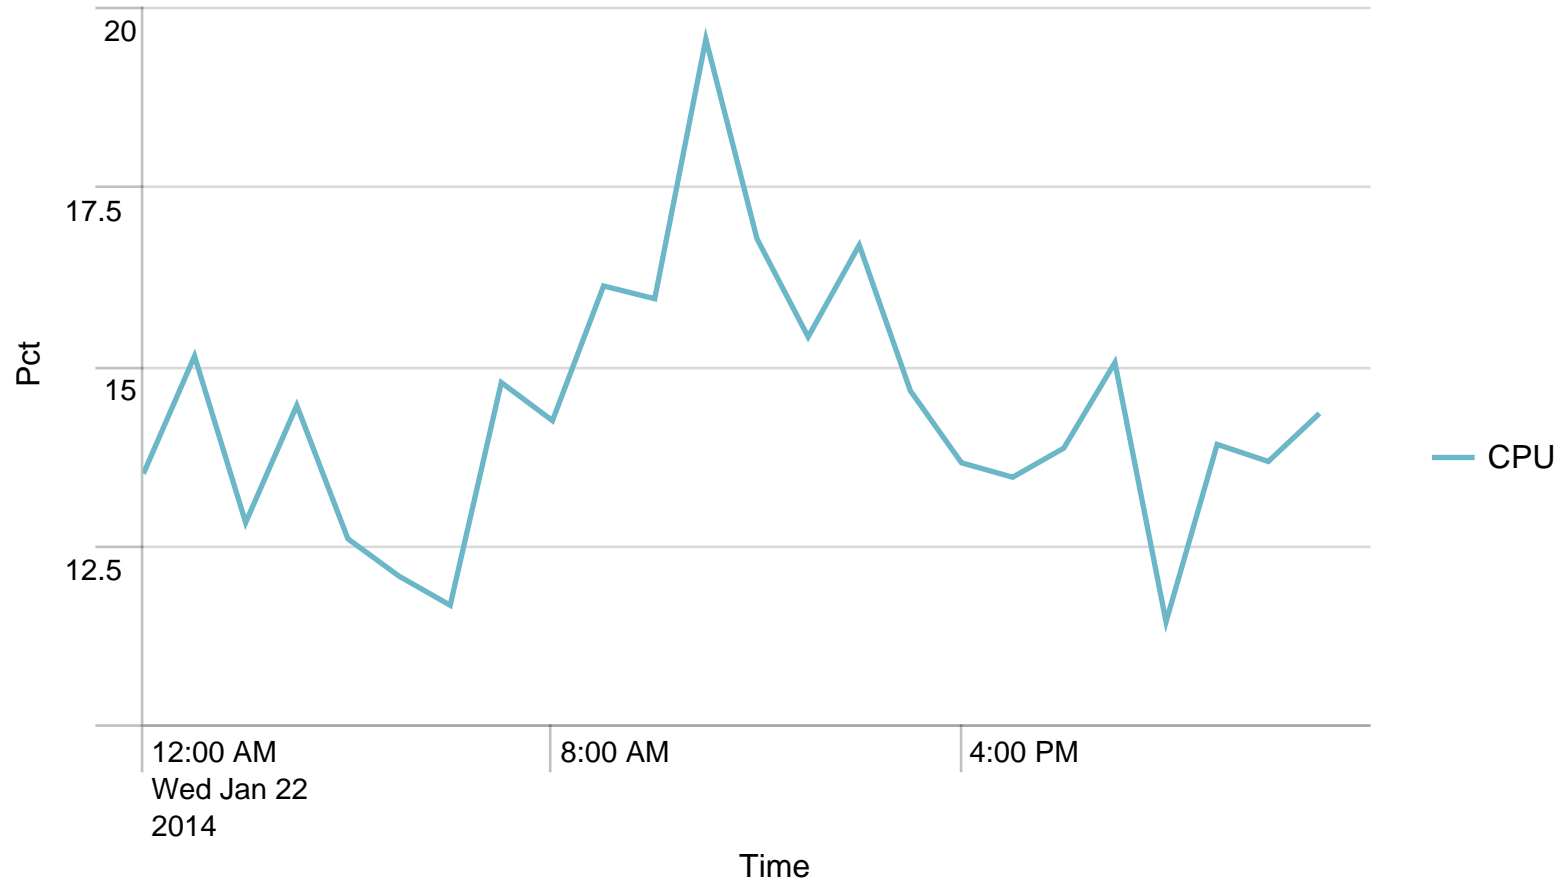

Alerts - responsetime / last 24 hours

No results found.

Requests/path/hour - 24 hours

Avg CPU usage/min - 24 hours

Avg CPU usage/hour - 24 hours

Alerts - CPU usage / last 24 hours

No results found.

Avg responstimes(ms)/host to STS - 24 hours

	Time	rs-app03.nspnet.dk	rs-app04.nspnet.dk
1	01/22/2014 00:00:00		146.000000
2	01/22/2014 01:00:00		
3	01/22/2014 02:00:00		
4	01/22/2014 03:00:00		
5	01/22/2014 04:00:00		
6	01/22/2014 05:00:00		1414.000000
7	01/22/2014 06:00:00		1303.000000
8	01/22/2014 07:00:00	988.166667	1145.857143
9	01/22/2014 08:00:00	536.483871	473.206897
10	01/22/2014 09:00:00	589.411765	362.767857
11	01/22/2014 10:00:00	614.833333	474.414634
12	01/22/2014 11:00:00	719.967742	383.416667
13	01/22/2014 12:00:00	469.176471	521.785714
14	01/22/2014 13:00:00	640.047619	639.440000
15	01/22/2014 14:00:00	745.692308	331.166667
16	01/22/2014 15:00:00	867.538462	748.444444
17	01/22/2014 16:00:00	1376.285714	864.800000
18	01/22/2014 17:00:00	1224.571429	935.500000
19	01/22/2014 18:00:00	1629.333333	2114.500000
20	01/22/2014 19:00:00		658.500000
21	01/22/2014 20:00:00	2187.000000	102.000000
22	01/22/2014 21:00:00		1153.500000
23	01/22/2014 22:00:00		3952.000000

Time
24 01/22/2014 23:00:00

rs-app03.nspnet.dk

rs-app04.nspnet.dk

1915.000000

SoapActions/hour to STS - 24 hours

	Time	VALUE
1	01/22/2014 00:00:00	1
2	01/22/2014 01:00:00	0
3	01/22/2014 02:00:00	0
4	01/22/2014 03:00:00	0
5	01/22/2014 04:00:00	0
6	01/22/2014 05:00:00	1
7	01/22/2014 06:00:00	1
8	01/22/2014 07:00:00	13
9	01/22/2014 08:00:00	60
10	01/22/2014 09:00:00	90
11	01/22/2014 10:00:00	77
12	01/22/2014 11:00:00	67
13	01/22/2014 12:00:00	31
14	01/22/2014 13:00:00	46
15	01/22/2014 14:00:00	25
16	01/22/2014 15:00:00	22
17	01/22/2014 16:00:00	12
18	01/22/2014 17:00:00	9
19	01/22/2014 18:00:00	5
20	01/22/2014 19:00:00	4
21	01/22/2014 20:00:00	2
22	01/22/2014 21:00:00	2
23	01/22/2014 22:00:00	1
24	01/22/2014 23:00:00	1