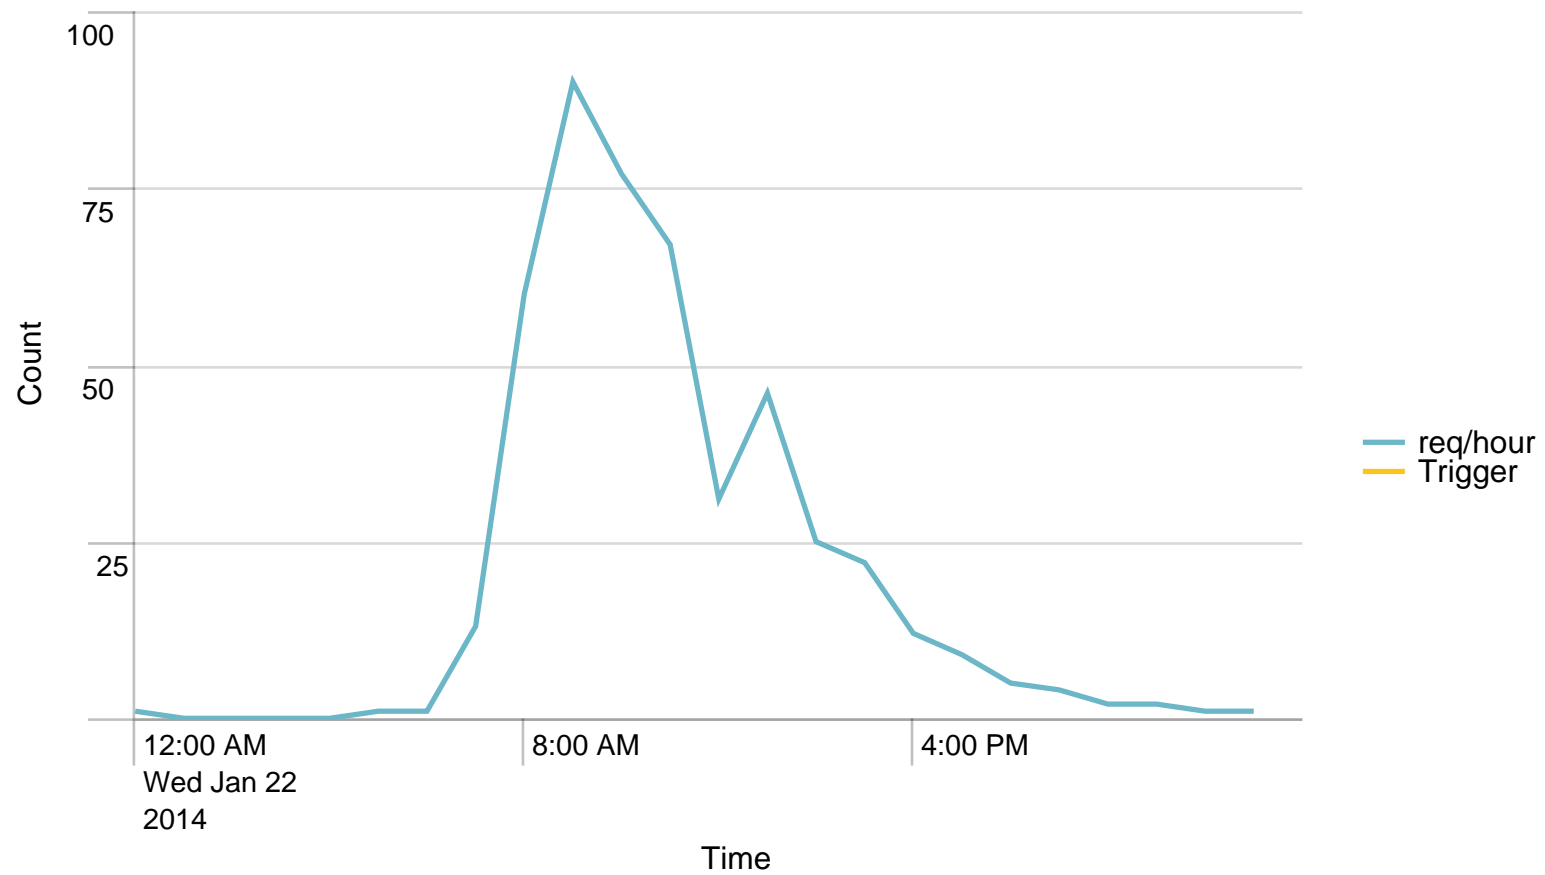

Max Requests / min - 24 hours. Trigger: 864

Alerts - min / last 24 hours

No results found.

Max Requests / last 24 hours. Trigger: 51840

Alerts - hour / last 24 hours

No results found.

Used Heap (MB) / 5 minutes - last 24 hours. Trigger: 90%

Alerts - Memory / last 24 hours

No results found.

Average response time (ms) pr application / 1 minute - past day. Trigger: 4 sec

Alerts - responsetime / last 24 hours

No results found.

Average response time (ms) pr application / 1 hour - past day. Trigger: 5 sec

	Time	rs-app03.nspnet.dk	rs-app04.nspnet.dk
1	01/22/2014 00:00:00		146.000000
2	01/22/2014 01:00:00		
3	01/22/2014 02:00:00		
4	01/22/2014 03:00:00		
5	01/22/2014 04:00:00		
6	01/22/2014 05:00:00		1414.000000
7	01/22/2014 06:00:00		1303.000000
8	01/22/2014 07:00:00	988.166667	1145.857143
9	01/22/2014 08:00:00	536.483871	473.206897
10	01/22/2014 09:00:00	589.411765	362.767857
11	01/22/2014 10:00:00	614.833333	474.414634
12	01/22/2014 11:00:00	719.967742	383.416667
13	01/22/2014 12:00:00	469.176471	521.785714
14	01/22/2014 13:00:00	640.047619	639.440000
15	01/22/2014 14:00:00	745.692308	331.166667
16	01/22/2014 15:00:00	867.538462	748.444444
17	01/22/2014 16:00:00	1376.285714	864.800000
18	01/22/2014 17:00:00	1224.571429	935.500000
19	01/22/2014 18:00:00	1629.333333	2114.500000
20	01/22/2014 19:00:00		658.500000
21	01/22/2014 20:00:00	2187.000000	102.000000
22	01/22/2014 21:00:00		1153.500000
23	01/22/2014 22:00:00		3952.000000