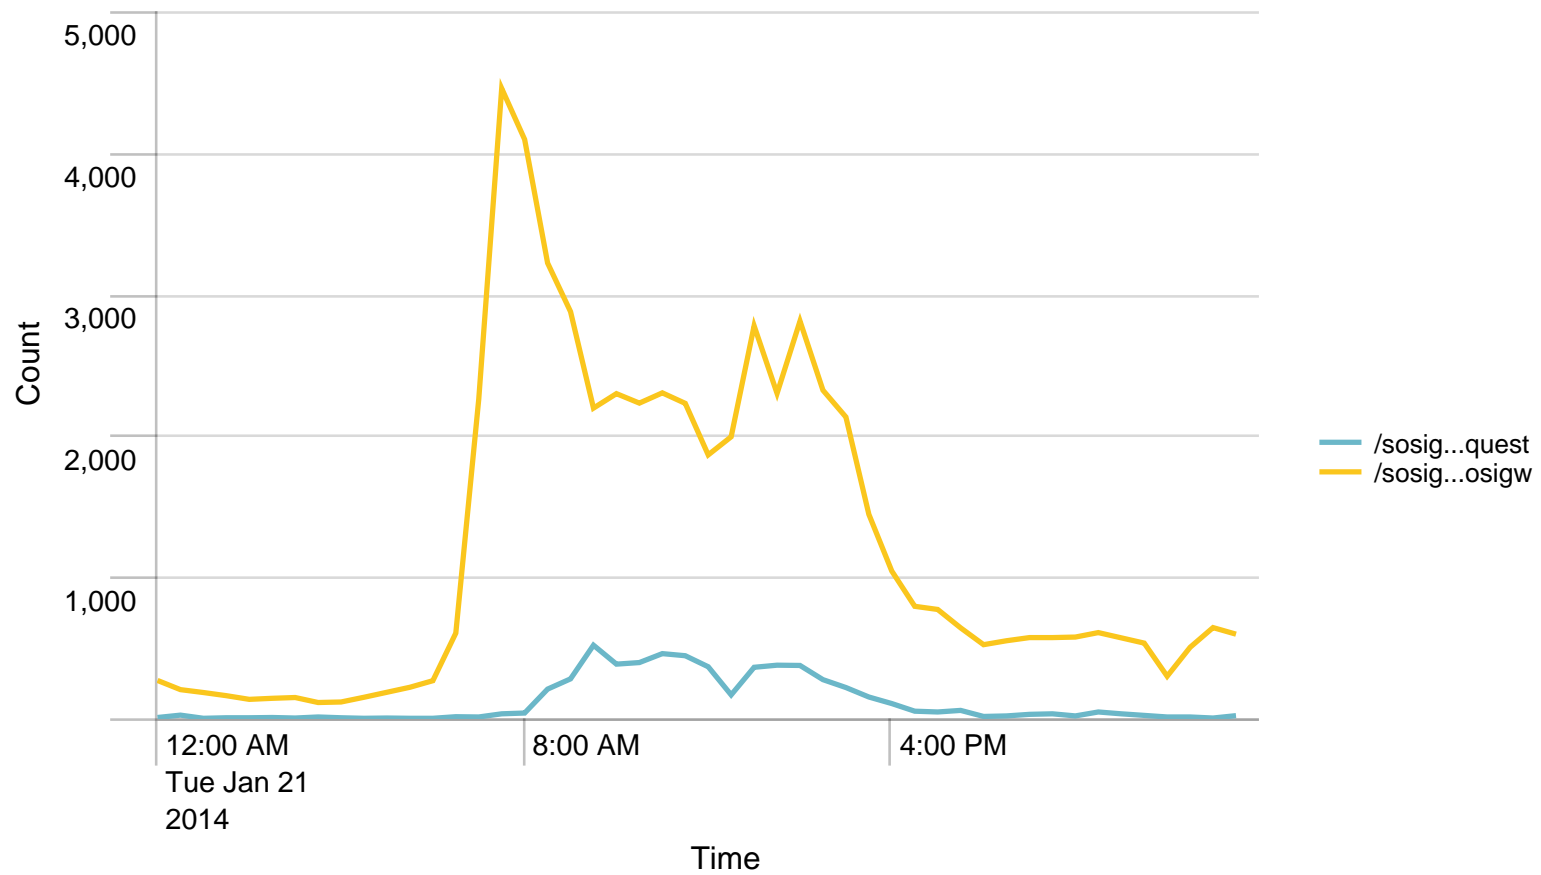

Max Requests / min - 24 hours. Trigger: 864

Alerts - min / last 24 hours

No results found.

Max Requests / last 24 hours. Trigger: 51840

Alerts - hour / last 24 hours

No results found.

Used Heap (MB) / 5 minutes - last 24 hours. Trigger: 90%

Alerts - Memory / last 24 hours

No results found.

Average response time (ms) pr application / 1 minute - past day. Trigger: 4 sec

Alerts - responsetime / last 24 hours

No results found.

Average response time (ms) pr application / 1 hour - past day. Trigger: 5 sec

Alerts - responsetime / last 24 hours

No results found.

Requests/path/hour - 24 hours

Avg CPU usage/min - 24 hours

Avg CPU usage/hour - 24 hours

Alerts - CPU usage / last 24 hours

No results found.

Avg responstimes(ms)/host to SOSIGW - 24 hours

	Time	rm-app03.nspnet.dk	rm-app04.nspnet.dk
1	01/21/2014 00:00:00		91.628571
2	01/21/2014 01:00:00		72.226744
3	01/21/2014 02:00:00		94.676259
4	01/21/2014 03:00:00		92.365672
5	01/21/2014 04:00:00		74.902256
6	01/21/2014 05:00:00		84.328358
7	01/21/2014 06:00:00		112.296984
8	01/21/2014 07:00:00		96.220228
9	01/21/2014 08:00:00		87.822803
10	01/21/2014 09:00:00		124.511078
11	01/21/2014 10:00:00		131.091940
12	01/21/2014 11:00:00		138.568681
13	01/21/2014 12:00:00		120.601162
14	01/21/2014 13:00:00		114.875093
15	01/21/2014 14:00:00		113.963216
16	01/21/2014 15:00:00		101.758676
17	01/21/2014 16:00:00		104.128898
18	01/21/2014 17:00:00		100.489655
19	01/21/2014 18:00:00		92.596529
20	01/21/2014 19:00:00		144.470833
21	01/21/2014 20:00:00		66.381579
22	01/21/2014 21:00:00		115.679012
23	01/21/2014 22:00:00		114.094872